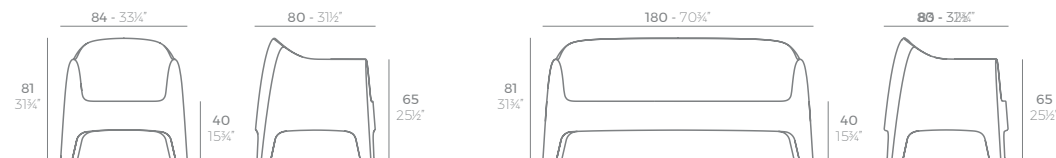

SOLID

SOLID Lounge Chair
SOLID Butaca

SOLID Sofá
SOLID Sofá

	Basic Básico	Nautic Cushion Nautic Acolchado	Silvertex/Crevin Cushion Silvertex/Crevin Acolchado
Lounge Chair - Butaca	55023	55023CO	55023CCO
Sofa - Sofá	55022	55022CO	55022CCO