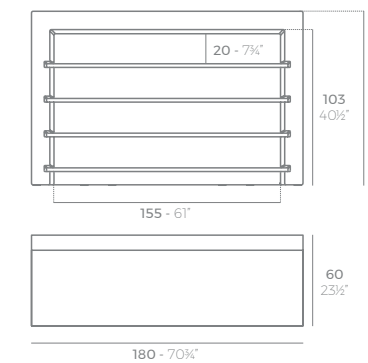

FIESTA 180 Barra
FIESTA 180 Counter