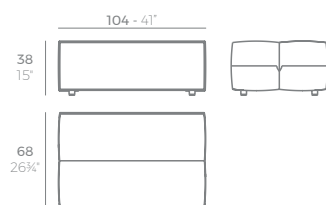

TABLET

TABLET Puff S
TABLET Ottoman S
ref. 54211