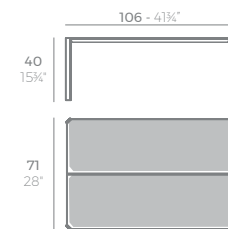

TABLET Mesa Baja 2
TABLET Low Table 2
ref. 54220