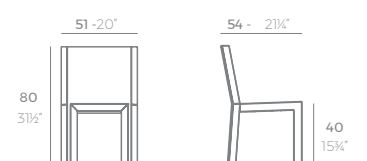

FRAME

FRAME Silla
FRAME Chair

Basic Básico	Lacquered Lacado	Cushion Acolchado
54093	54093F	54093CO