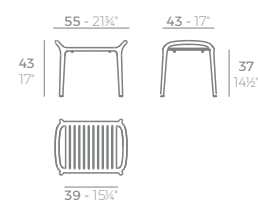

IBIZA

IBIZA Mesa Tumbona
IBIZA Sun Lounger Table
Ref:65046