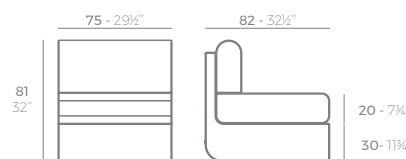

ULM Sofá Módulo Central
ULM Sectional Sofa Armless