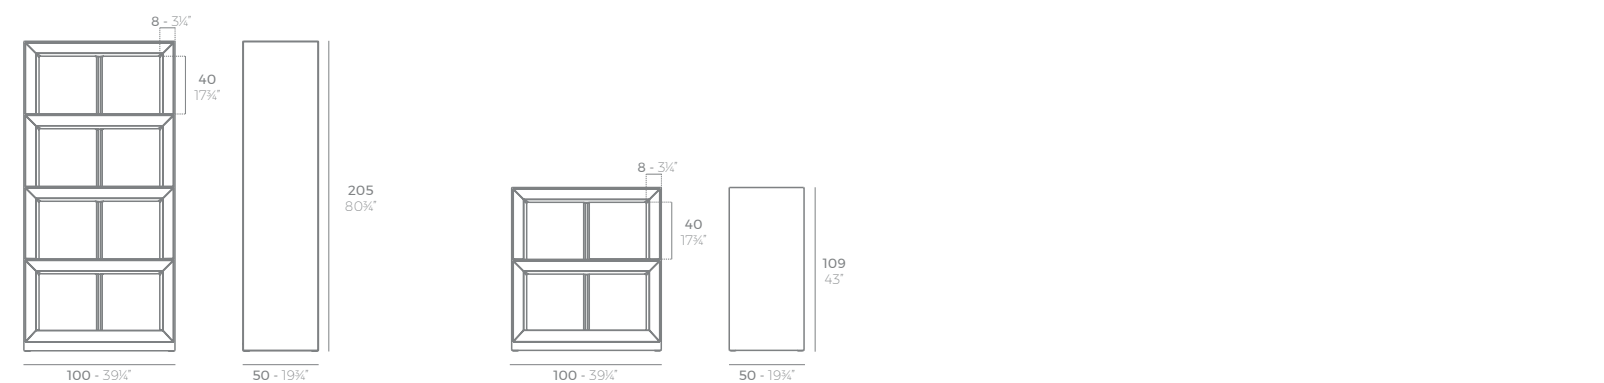

VELA Contrabarra
VELA Shelving system

VELA Contrabarra
VELA Shelving system