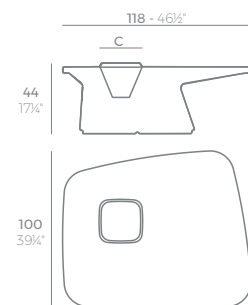

NOMA

Noma Mesa Baja
Noma Low Table

	Cal L	C (d x h) in C (a x h) cm	Basic Básico	Self-Watering Autorriego	Lacquered Lacado	White Led Cab. Led Blanco Cab.	RGBW Led Cab. Led RGBW Cab.	RGBW Led DMX Cab. Led RGBW DMX Cab.	RGBW Led Batt. Led RGBE Bat.	RGBW Led DMX Batt. Led RGBW DMX Batt.
Low Table - Mesa Baja	1 3/4 - 7	7 7/8 x 7 7/8 - 20 x 20	4515A	4515R	4515F	4515W	4515L	4515D	4515Y	4515DY