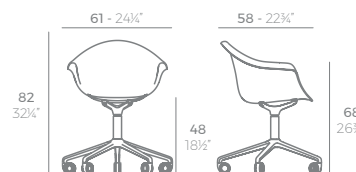

INCASSO Sillón Giratorio con ruedas
INCASSO Armchair Swivel with casters
ref. 56033