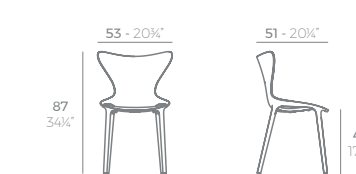

LOVE Silla
LOVE Chair

Basic Básico	Lacquered Lacado	Cushion Acolchado (NAUTIC)	Cushion Acolchado (SILVERTEX, CREVIN, SAVANE, HERITAGE)
65042	65042F	65042CO	65042CCO