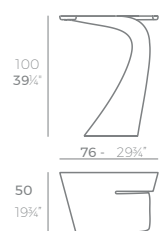

WING

WING Mesa Alta
WING Bar Table

	Basic Básico	Lacquered Lacado	White Led Cab. Led Blanco Cab.	RGBW Led Cab. Led RGBW Cab.	RGBW Led Batt. Led RGBW Bat.	RGBW Led DMX Cab. Led RGBW DMX Cab.	RGBW Led DMX Batt. Led RGBW DMX Bat.
Bar Table Mesa Alta	53032	53032F	53032W	53032L	53032Y	53032D	53032DY