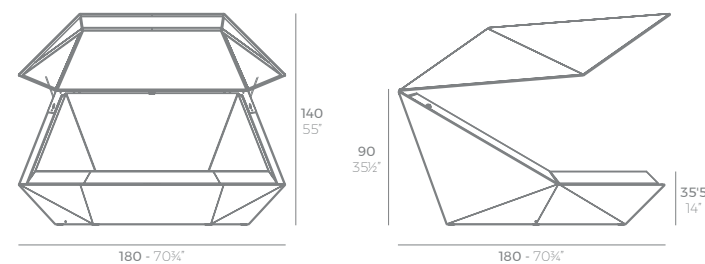

FAZ Daybed con parasol
FAZ Daybed with parasol

	Open Abierto	Close Cerrado	Rotation Giro	Thick Cushion Grosor acolchado
Daybed with parasol Daybed con parasol	55" 140	35 1/2" 90	360° 360°	3 3/4" 8

Optional Opcional	Bluetooth sound system pack 200W Bluetooth sound system pack 200W	4-Pillow pack 23 1/2" x 23 1/2" Pack 4 cojines 60x60cm
	54099	54101
	54099	54101