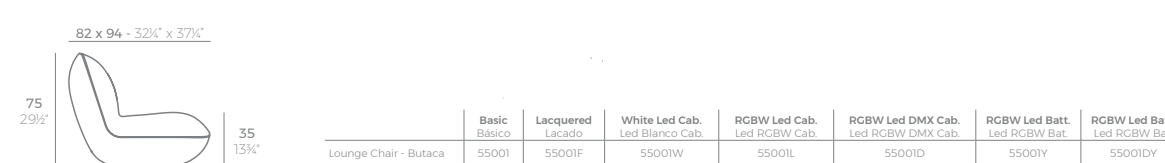

PILLOW

PILLOW Butaca
PILLOW Lounge Chair

	Basic Básico	Lacquered Lacado	White Led Cab. Led Blanco Cab.	RGBW Led Cab. Led RGBW Cab.	RGBW Led DMX Cab. Led RGBW DMX Cab.	RGBW Led Batt. Led RGBW Bat.	RGBW Led DMX Batt. Led RGBW DMX Batt.
Lounge Chair - Butaca	55001	55001F	55001W	55001L	55001D	55001Y	55001DY