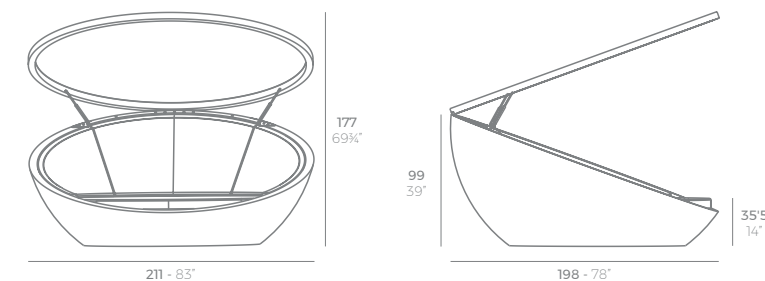

ULM Daybed con parasol
ULM Daybed with sunroof

	Open Abierto	Close Cerrado	Rotation Giro	Thick Cushion Grosor acolchado
Daybed with sunroof Daybed con parasol	69 1/4" 177	39" 99	360° 360°	3 3/4" 8