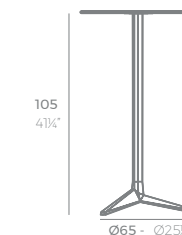

TABLE TOP - SOBRE