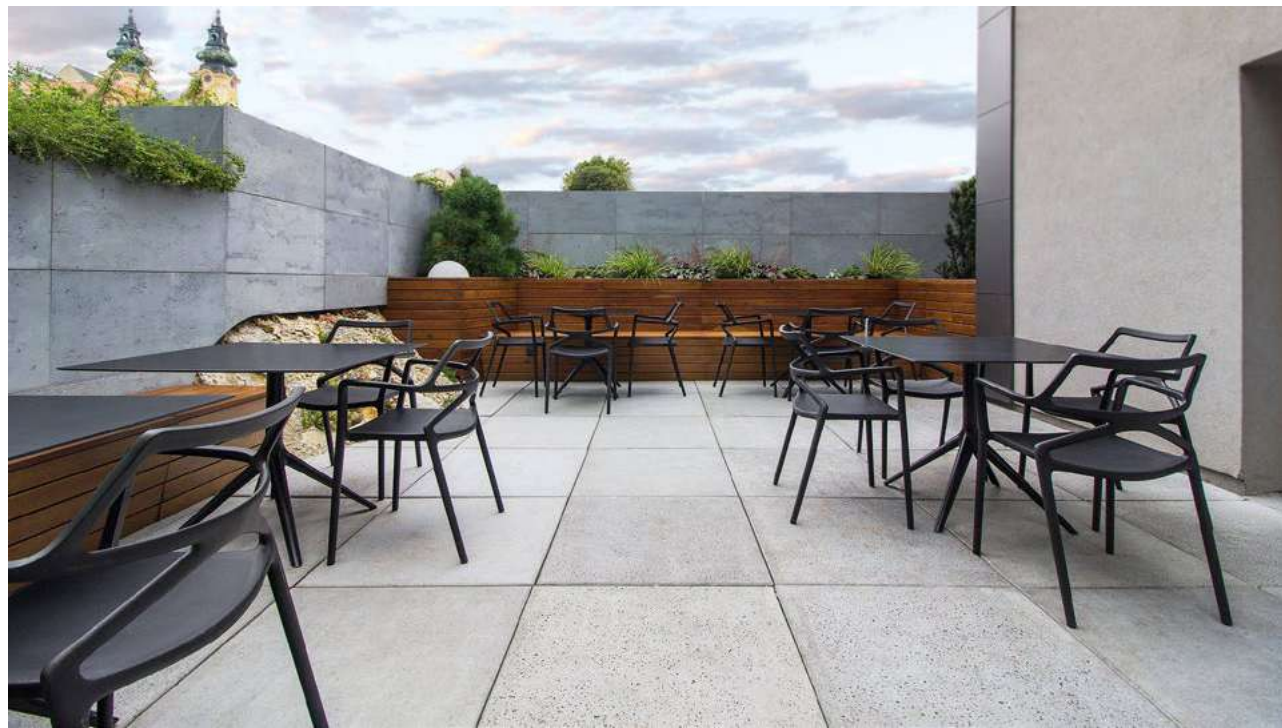

FAZ **STOOL & TABLE**
black

FAZ **CHAIR & TABLE**
black

FAZ WOOD **CHAIR & ARMCHAIR & TABLE**
white + ash wood 2

FAZ WOOD **CHAIR & ARMCHAIR & STOOL & TABLE**
black + ash wood 2

MARI-SOL

BY EUGENI QUITLET

AFRICA **ARMCHAIR** & MARI-SOL **TABLE**
white