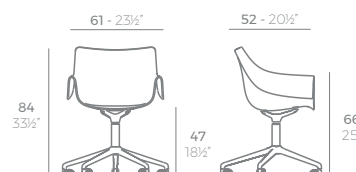

MANTA Sillón Giratorio con ruedas
MANTA Armchair Swivel with casters
ref. 65054