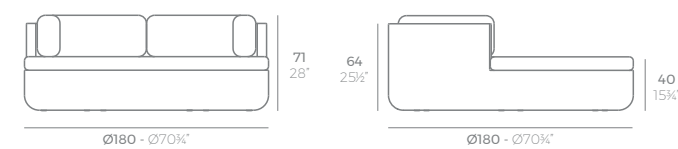

ULM Daybed cabezal fijo
ULM Daybed fixed backrest

	Rotation Giro	Thick Cushion Grosor acolchado
Daybed fixed backrest Daybed cabezal fijo	360° 360°	4" 10