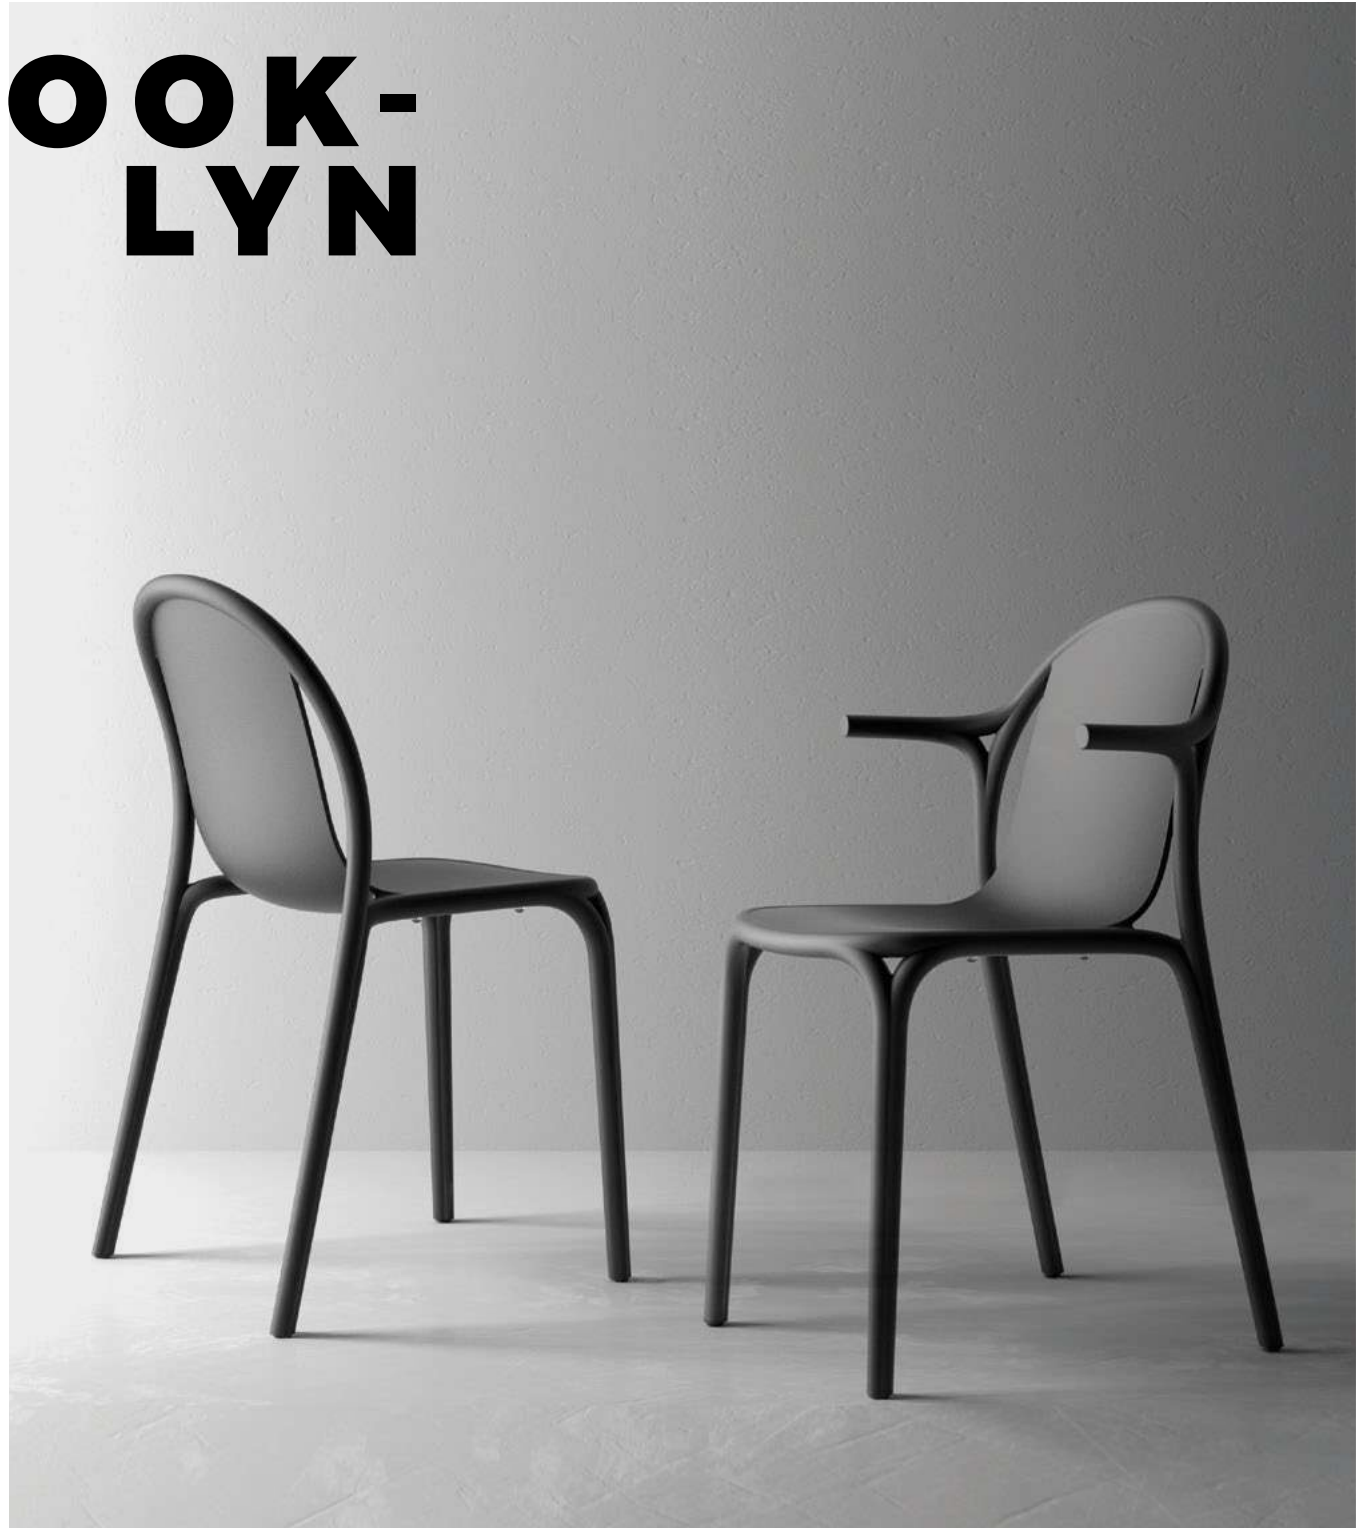

LOVE **MINI CHAIR**
melon & almond & navy

BROOK- LYN

BY EUGENI QUITLET

BROOKLYN **CHAIR & STOOLS** & MARI-SOL **TABLE**
black & black + glass top

BROOKLYN **STOOL**
black

BROOKLYN **STOOLS & MARI-SOL TABLE**
black