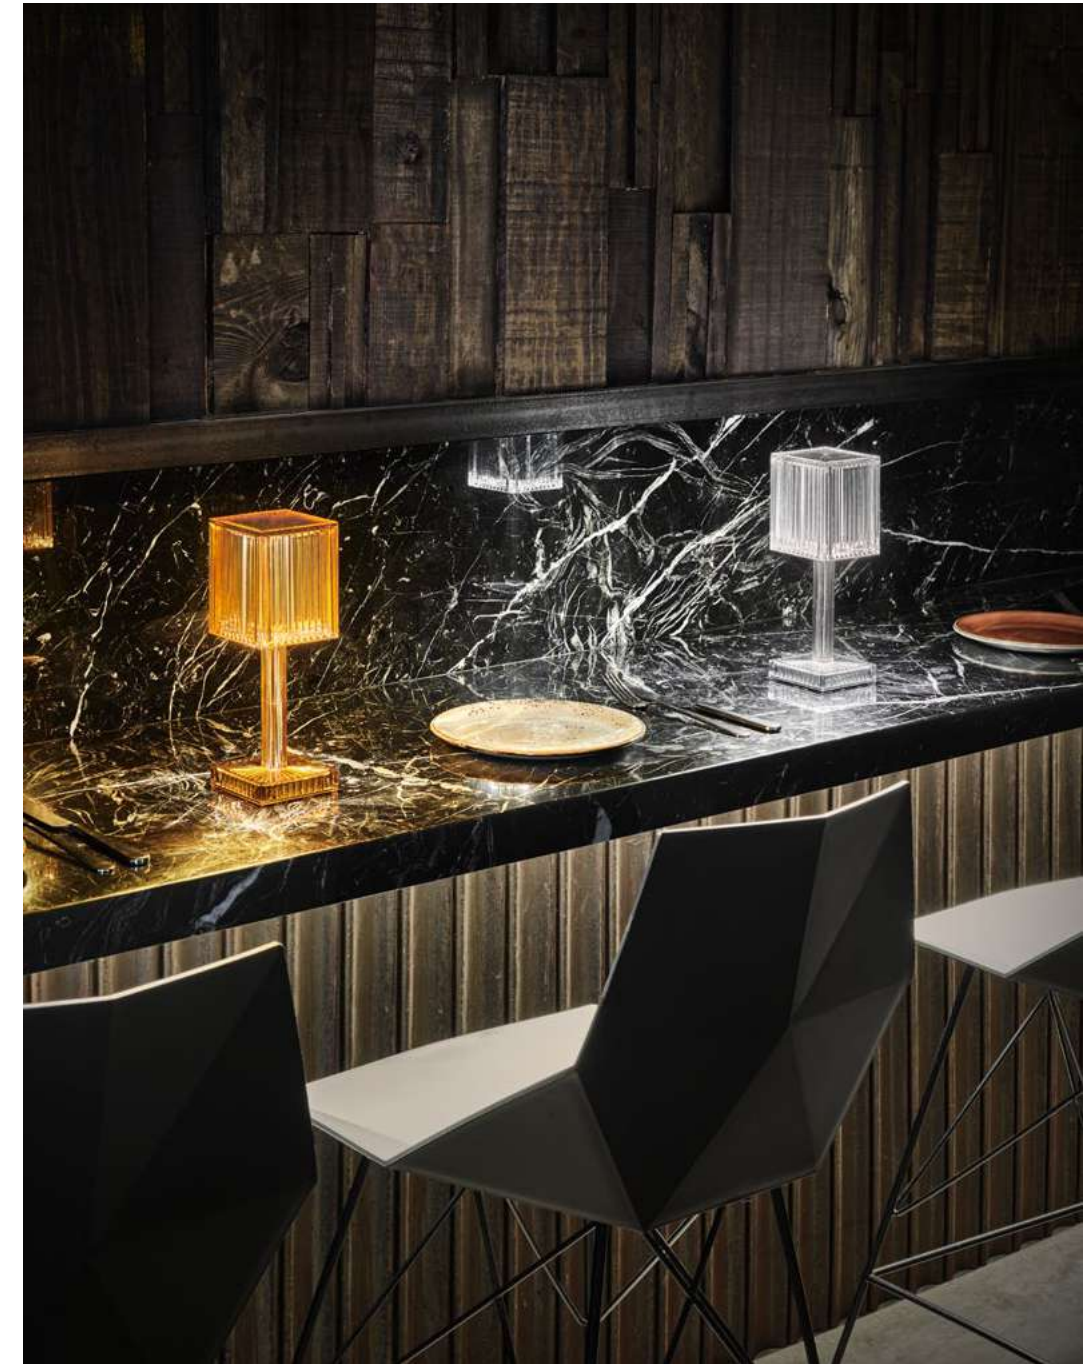

GATSBY

BY RAMÓN ESTEVE