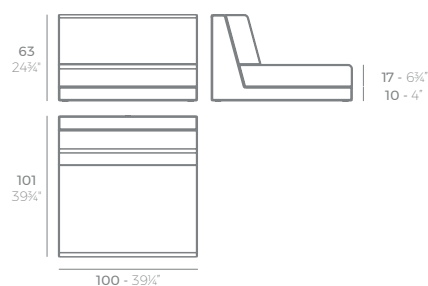

LOUNGE CHAIRS & SOFAS SILLONES Y SOFÁS

PIXEL

PIXEL Sofá Módulo Central Bajo
PIXEL Sectional Sofa Low Armless