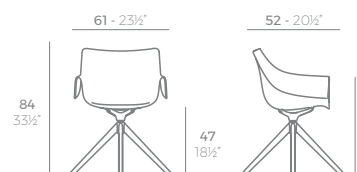

MANTA Sillón Giratorio Madera
MANTA Armchair Swivel Wooden Legs
ref. 65055