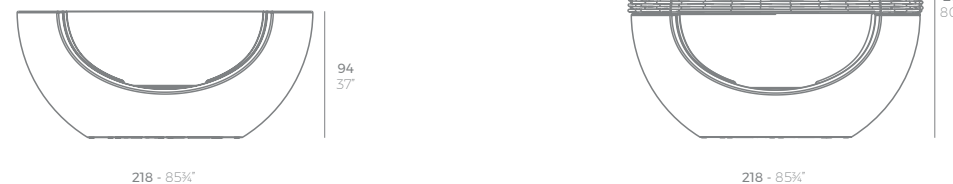

DAYBEDS & SUN LOUNGERS

DAYBEDS & TUMBONAS

FAZ

	Rotation Giro	Thick Cushion Grosor acolchado
Daybed Daybed	360° 360°	3 3/4" 8

	Basic Básico	Lacquered Lacado	White Led Cab. Led Blanco Cab.	RGBW Led Cab. Led RGBW Cab.	RGBW Led Batt. Led RGBW Bat.	RGBW Led DMX Cab. Led RGBW DMX Cab.	RGBW Led DMX Batt. Led RGBW DMX Bat.
Daybed Daybed	54086	54086F	54086W	54086L	54086Y	54086D	54086DY
Daybed with parasol Daybed con parasol	54098	54098F	54098W	54098L	54098Y	54098D	54098DY

	Open Abierto	Close Cerrado	Rotation Giro	Thick Cushion Grosor acolchado
Daybed with parasol Daybed con parasol	55" 140	35 1/2" 90	360° 360°	3 3/4" 8

Optional Opcional	Bluetooth sound system pack 200W Bluetooth sound system pack 200W	4-Pillow pack 23 1/2" x 23 1/2" Pack 4 cojines 60x60cm
	54099	54101
	54099	54101

ULM MOON

	Basic Básico	Lacquered Lacado	White Led Cab. Led Blanco Cab.	RGBW Led Cab. Led RGBW Cab.	RGBW Led Batt. Led RGBW Bat.	RGBW Led DMX Cab. Led RGBW DMX Cab.	RGBW Led DMX Batt. Led RGBW DMX Bat.
Daybed Daybed	54281	54281F	54281W	54281L	54281Y	54281D	54281DY
Daybed rope roof Daybed trenzada	54279	54279F	54279W	54279L	54279Y	54279D	54279DY
Daybed fabric roof Daybed capota textil	54326	54326F	54326W	54326L	54326Y	54326D	54326DY

Optional Opcional	Bluetooth sound system pack 200W Bluetooth sound system pack 200W	4-Pillow pack 23 1/2" x 23 1/2" Pack 4 cojines 60x60cm
	54099	54101
	54099	54101
	54326	54326

ULM

	Rotation Giro	Thick Cushion Grosor acolchado
Daybed Daybed	360° 360°	3 3/4" 8

	Rotation Giro	Thick Cushion Grosor acolchado
Daybed reclining backrest Daybed reclining	360° 360°	4" 10

	Rotation Giro	Thick Cushion Grosor acolchado
Daybed fixed backrest Daybed cabezal fijo	360° 360°	4" 10