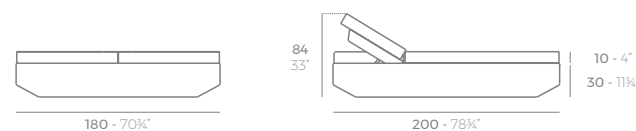

VELA Daybed 2 cabezales reclinables. Giro 360°. VELA Daybed 2 reclining backrest square. Rotation 360°.