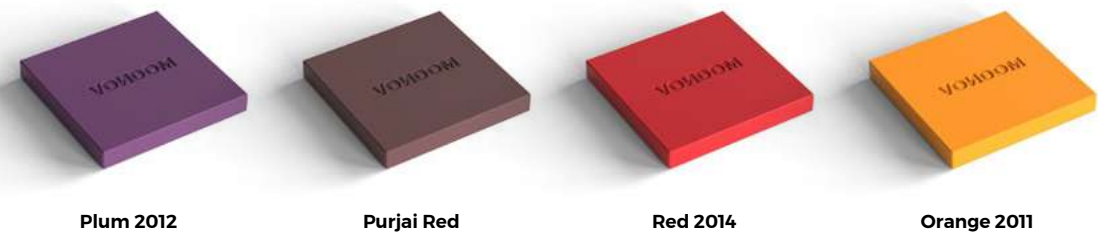

Lacquered. Lacado.