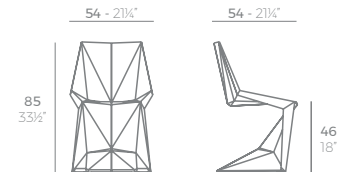

VOXEL Silla
VOXEL Chair

Basic Básico	Lacquered Lacado	Cushion Acolchado (NAUTIC)	Cushion Acolchado (SILVERTEX, CREVIN, SAVANE, HERITAGE)
51033	51033F	51033CO	51033CCO