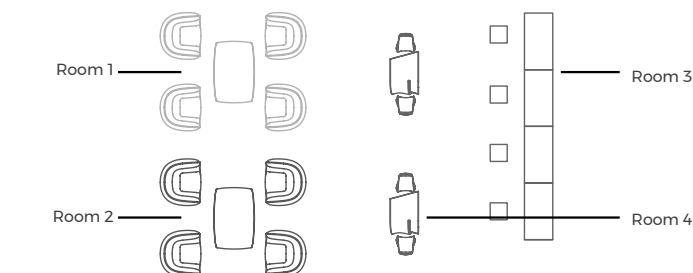

2* Example of DMX Wireless Home Customized Configuration

Remote Control Instructions

- △ Repeat last order (Re-send order)
- ⏻ ON / OFF
- A/B/C Groups (A = Furniture and furnishings / B = Planters & Pots / C = Lamps) can be customized, 3 maximum items.
- ABC Controls all groups simultaneously
- Automatic color change
- Memory Button (for programming custom colors) (consult "advanced functions")
- Programmed colors
- ⊗ Warm White 2700K / Natural White 4000k / Cool White 6500k
- +/- More / less (speed or intensity)

- Remote Control Battery: CR2032
- RF Controller: 433 Mhz / 10-15 meters (30-45 feet) range
- IP20 / indoor use only.

MAINTENANCE & SAFETY GENERAL

Our productions are manufactured according to ISO 9001:2008 quality and ISO 14001:2004 environmental quality, by using high quality materials we guarantee long life of our products.

In order to provide a durable and safe use to the product, please follow the following recommendations:

- All our products are suitable for indoor and outdoor use.
- Continuous exposure to the sun (especially with the dark colors) can cause burning injuries by direct contact with your skin. To avoid this, please check the temperature of the furniture in case of long-term exposure to the sun.
- Place the item on a flat surface to avoid uncontrolled movements.
- Keep the item far from excessive heat sources.
- The product is not a toy. To avoid accidents, do not allow children to play with it.
- Keep furniture away dust to keep it clean, if cleaning is required we recommended the use of pressure washers, such as KARCHER'S and/or domestic degreasing cleaner periodically. Never use abrasive or corrosive products.
- To preserve the product, we recommend the usage of VONDOM cover for every item.
- In the case of lacquered products, we recommended car wax every 2 or 3 months, as it will avoid the appearance of possible scratches.
- Outdoor cushions are available only some models. We recommended you clean them periodically with a cloth and basic soap and water.
- Clean the stainless steel parts with appropriate products.
- When changing bulbs, please make sure the cord is not connected to the main power.
- If cords suffer any damage, they must be changed exclusively by the manufacturer or by a professional.
- If the RGB LED stops working, please do not handle it. Contact the manufacturer or your distributor immediately.

KEY ICONS

- Please avoid direct exposure to sun and rain.

CLEANING GENERAL

Vondom Outdoor Furniture cleans easily and stays impeccable.

Steps for clean outdoor furniture:

1. Spray the degreaser over the dirty surface.
  2. Rub it with a damp cloth.
  3. Rinse with abundant water with pressure washer.
2. Cautions! Don't use pressure washer for cushions and lacquered finish items.
4. Dry it outside and enjoy our products.

We hope you enjoy our products. If you need any further information, please contact our CUSTOMER SERVICE department by calling **+34 96 239 84 86** or sending us an e-mail to **info@vondom.com**.