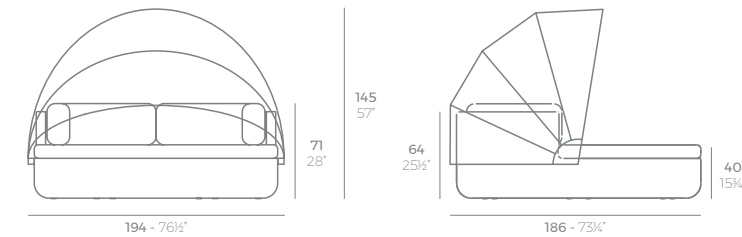

ULM Daybed cabezal fijo con parasol plegable
ULM Daybed fixed backrest with folding sunroof

	Rotation Giro	Thick Cushion Grosor acolchado
Daybed fixed backrest with canopy Daybed respaldo fijo con capota	360° 360°	4" 10

	Basic Básico	Lacquered Lacado	White Led Cab. Led Blanco Cab.	RGBW Led Cab. Led RGBW Cab.	RGBW Led Batt. Led RGBW Bat.	RGBW Led DMX Cab. Led RGBW DMX Cab.	RGBW Led DMX Batt. Led RGBW DMX Bat.
Daybed Daybed	54139	54139F	54139W	54139L	54139Y	54139D	54139DY
Daybed with sunroof Daybed con parasol	54136	54136F	54136W	54136L	54136Y	54136D	54136DY
Daybed reclining backrest Daybed reclining	54181	54181F	54181W	54181L	54181Y	54181D	54181DY
Daybed reclining backrest with folding sunroof Daybed reclining con parasol plegable	54189	54189F	54189W	54189L	54189Y	54189D	54189DY
Daybed fixed backrest Daybed cabezal fijo	54182	54182F	54182W	54182L	54182Y	54182D	54182DY
Daybed fixed backrest with folding sunroof Daybed cabezal fijo con parasol plegable	54190	54190F	54190W	54190L	54190Y	54190D	54190DY

Optional Opcional	Bluetooth sound system pack 200W Bluetooth sound system pack 200W	4-Pillow pack 23 1/2" x 23 1/2" Pack 4 cojines 60x60cm	Side table Mesa auxiliar
	54099	54101	-
	54099	54101	-
	54099	54101	54207
	54099	54101	54207
	54099	54101	54207
	54099	54101	54207