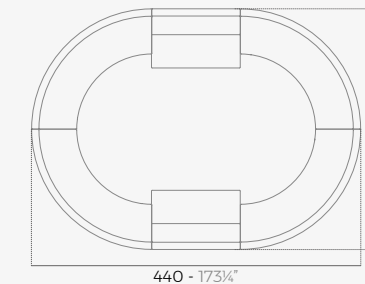

2 x 56023 120 Barra - 120 Counter
4 x 56002 Barra curva - Curved counter