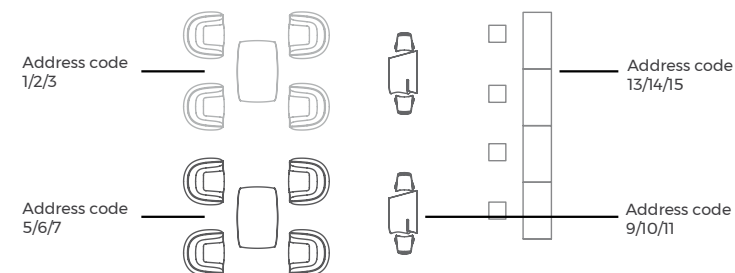

2* Example of DMX Wireless Professional Customized Configuration