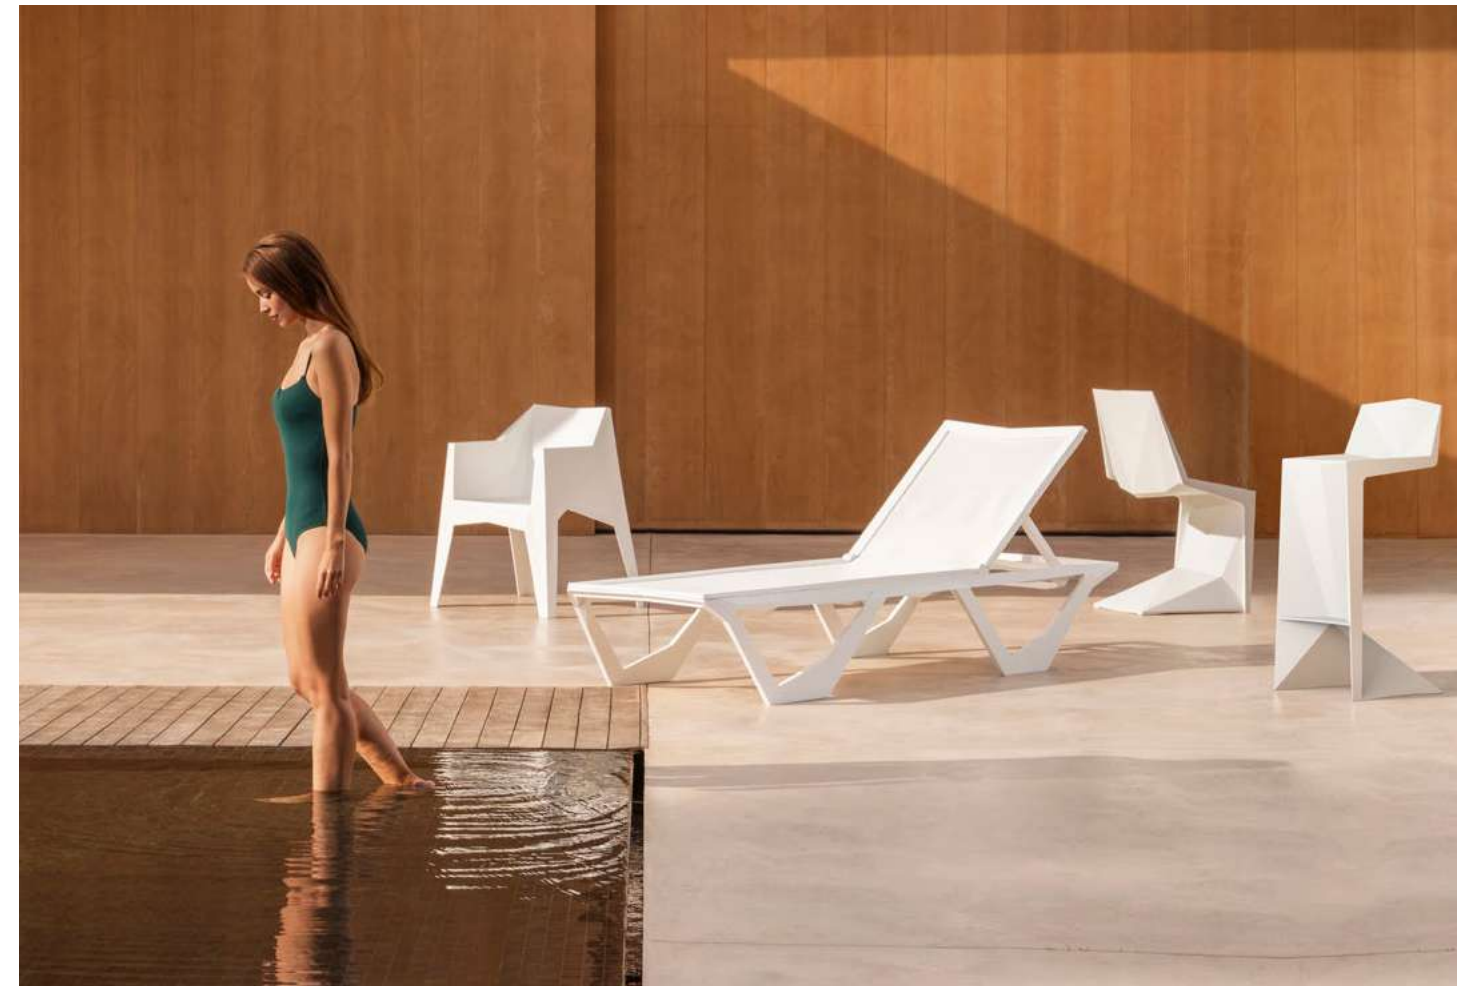

VOXEL **CHAIR** + FAZ INOX. **TABLE**
white