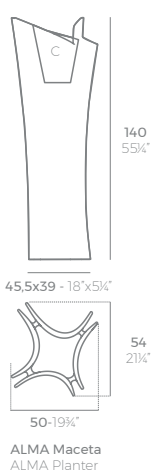

ALMA

	Gal L	C= d x d' in C= d x d' cm	Self-Watering Autorriego	Lacquered Lacado	White Led Cab. Led Blanco Cab.	RGBW Led Cab. Led RGBW Cab.	RGBW Led Batt. Led RGBW Bat.	RGBW Led DMX Cab. Led RGBW DMX Cab.	RGBW Led DMX Batt. Led RGBW DMX Bat.
Planter Maceta	2¼ - 10	7¼" x 9 ½" - 20 x 24	53013R	53013F	53013W	53013L	53013Y	53013D	53013DY