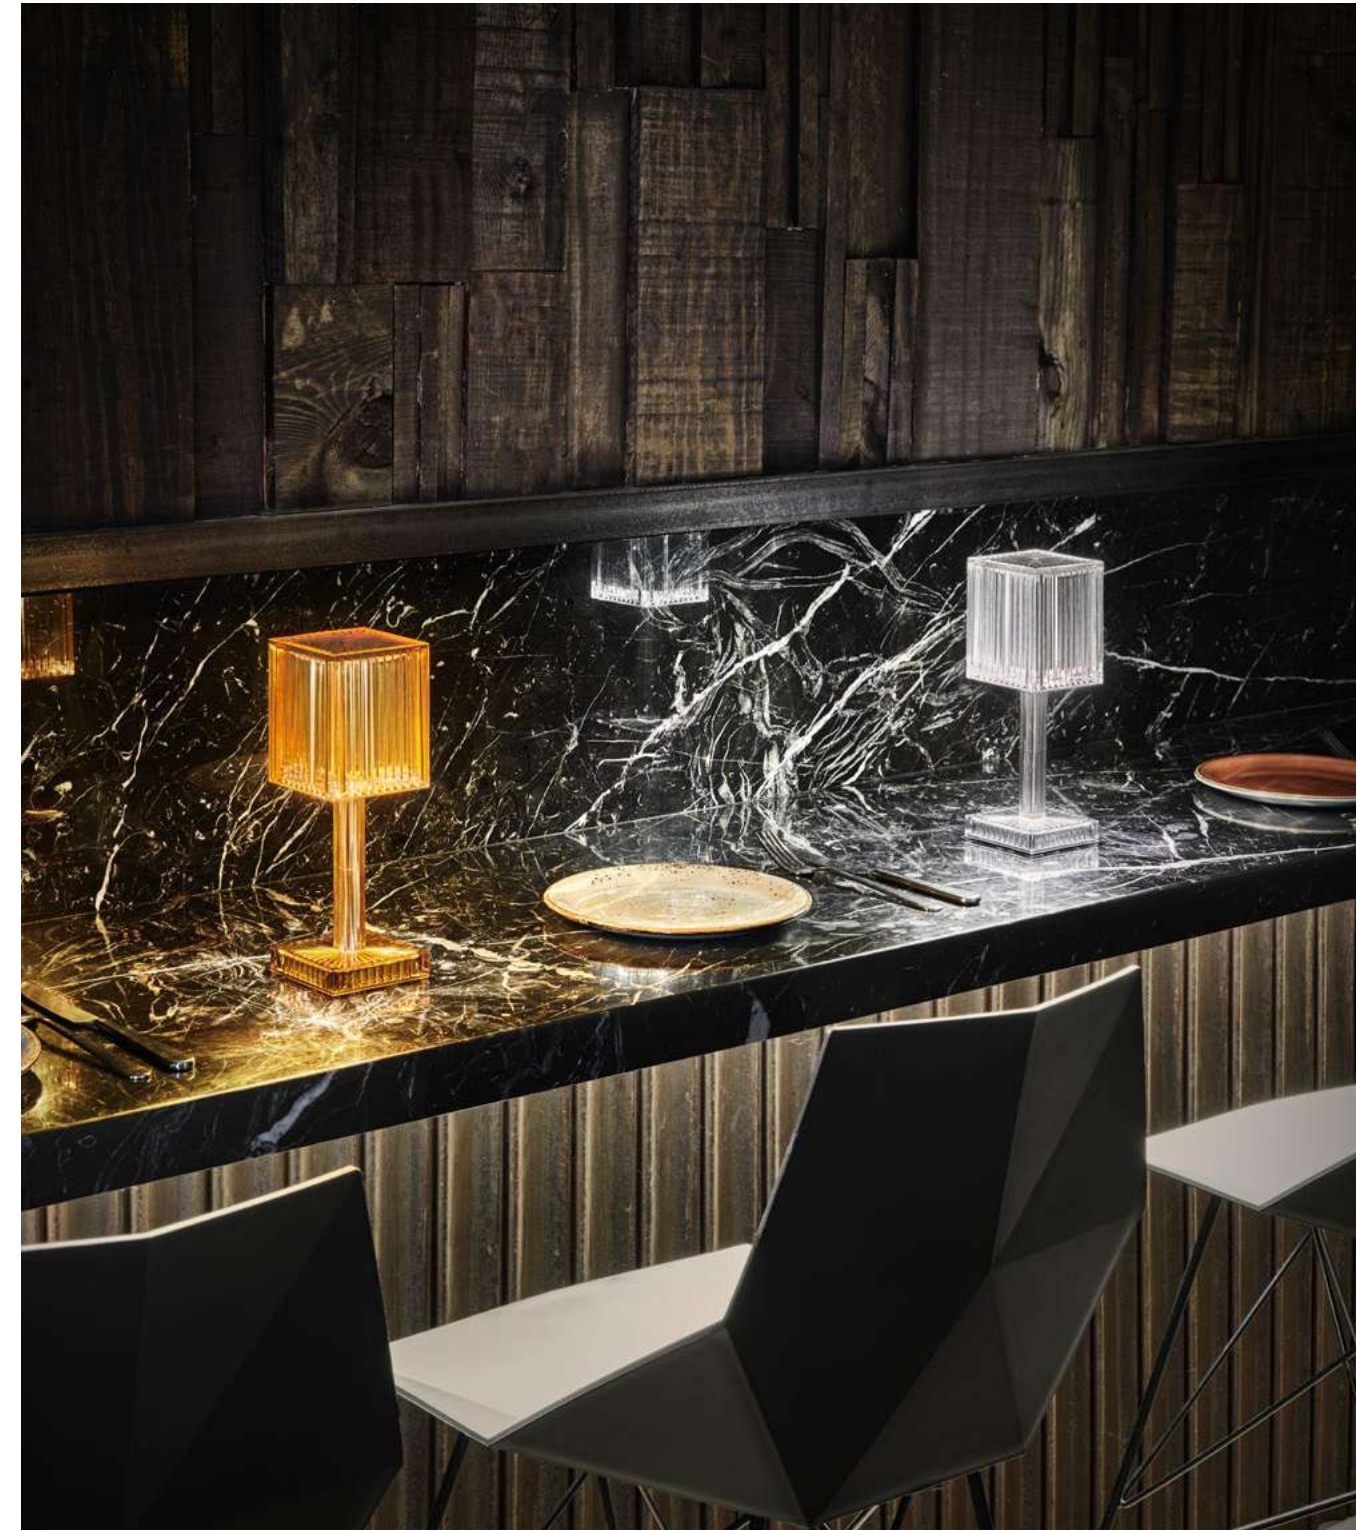

FOREST

by Ramón Esteve

FOREST 2M + 1,5M + 1M
ice + rgbw

FOREST 2M + 1,5M + 1M
ice + rgbw

GATSBY

by Ramón Esteve

GATSBY CYLINDER **TABLE LAMP**
fume

reddot winner 2020