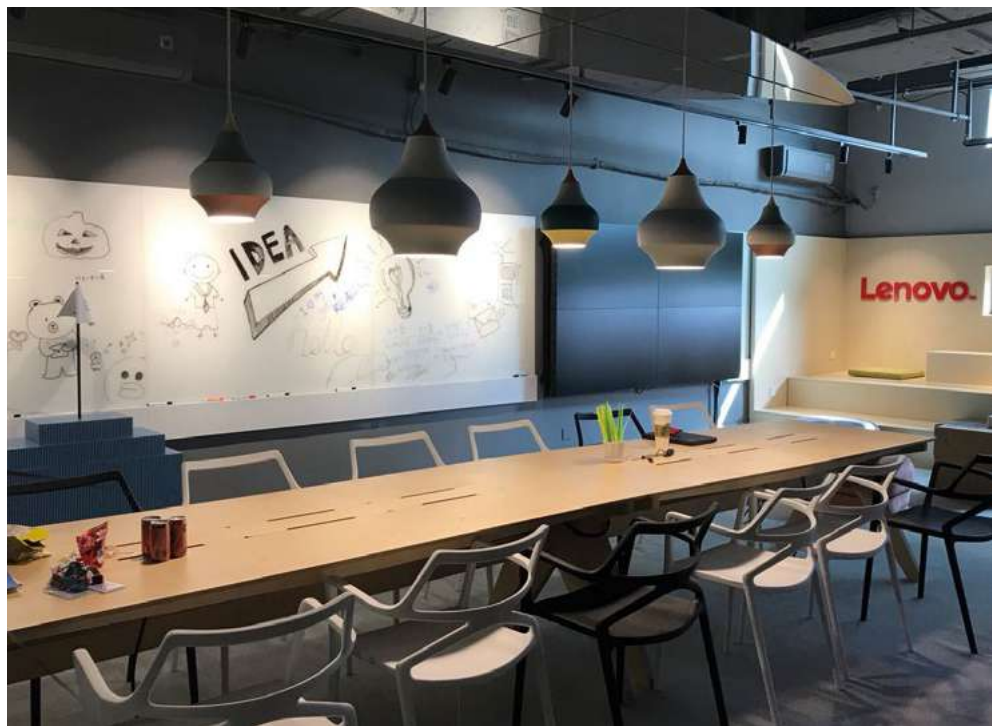

DELTA

BY JORGE PENSI

DELTA **CHAIR & TABLE**
white

DELTA TABLE
white + glass & black + black hpl & black hpl

DELTA TABLE & CHAIR
white table base + glass top & white

SABINAS

BY JAVIER MARISCAL

SABINAS **ARMCHAIR** & MARI-SOL **TABLE**
red & black