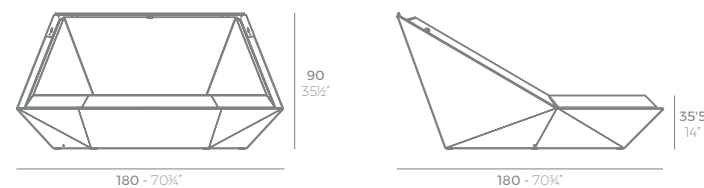

8 x 60007 AND - AND
8 x 60006 AND Banco - AND Bench

2 x 60007 AND - AND
12 x 60006 AND Banco - AND Bench

DAYBEDS & SUN LOUNGERS

DAYBEDS & TUMBONAS

FAZ

FAZ Daybed
FAZ Daybed

	Rotation Giro	Thick Cushion Grosor acolchado
Daybed Daybed	360° 360°	3 3/4" 8