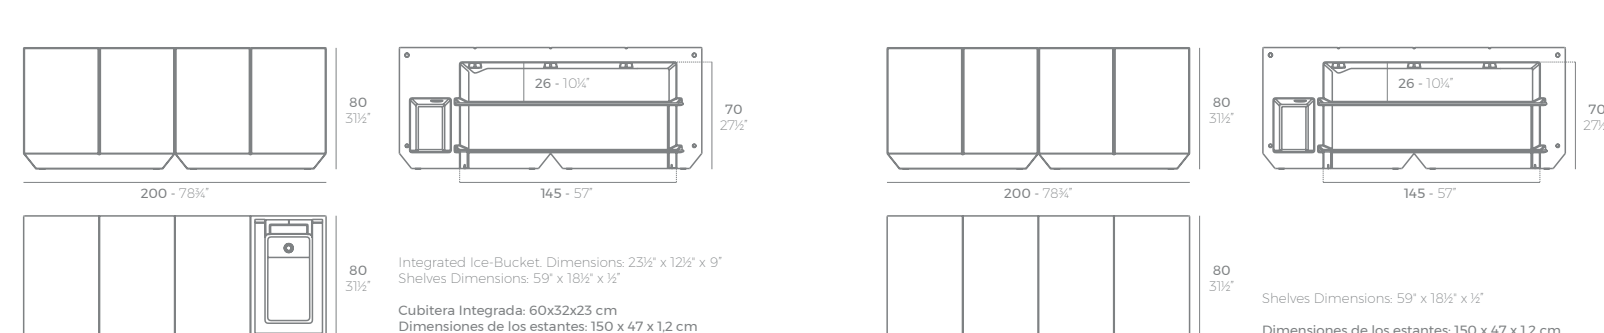

VELA

VELA Barra catering cubitera
VELA Catering counter with ice-bucket

VELA Barra catering
VELA Catering counter