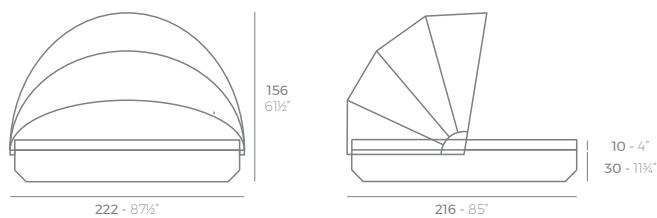

VELA Daybed redondo reclinable con parasol plegable. Giro 360°. VELA Daybed 1 reclining backrest round with folding sunroof. Rotation 360°.