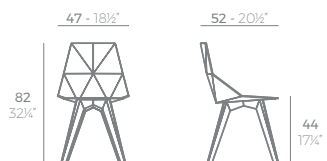

FAZ Silla patas transparentes
FAZ Chair clear legs

Basic Básico	Lacquered Lacado	Cushion Acolchado (NAUTIC)	Cushion Acolchado (SILVERTEX, CREVIN, SAVANE, HERITAGE)
54062	54062F	54044CO	54044CCO