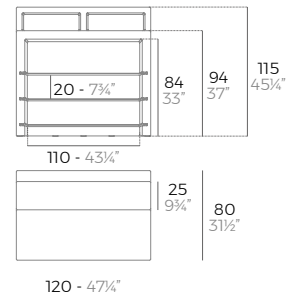

Básico / Basic	Lacado / Lacquered	LED	LED RGBW		LED RGBW DMX*	
		Blanco / White	Cable / Cable	Bateria / Battery	Cable / Cable	Bateria / Battery

FIESTA 120cm counter with working area.

54148G	66107M	56023	56023F	56023W	56023L	56023Y

Opcional. Optional.

Set 2 Estantes HPL. 2-HPL Flat Shelf Set.	- 56023D
Cubre Barra Inox. Counter Top - Stainless Steel.	- 56023DY
Set 8 ruedas ø40 mm con bloqueo. 8-wheel set with lock.	- 56023E
Bluetooth Sound System Pack 200W	- 56023X