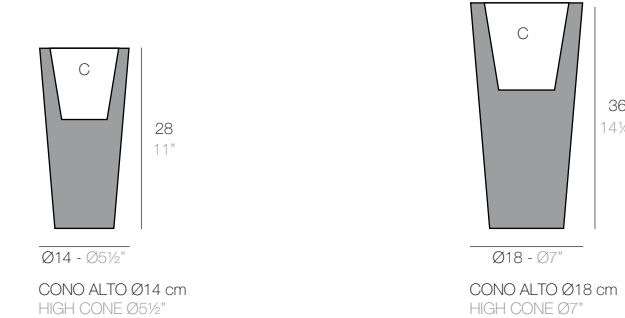

CONO ALTO NANO

	Gal L	C = d x h in C = d x h cm	Nano Nano	Nano Lacquered Lacado Nano	Nano Led Nano Led
High Cone Ø5 1/2" x 11" - Cono Alto Ø14 x 28 cm	1/2 - 1 5/8	Ø4 1/2" x 7" - Ø11 x 18	40514A	40514F	40514W
High Cone Ø7" x 14 1/4" - Cono Alto Ø18 x 36 cm	1 - 3	Ø7" x 9" - Ø14 x 23	40518A	40518F	40518W