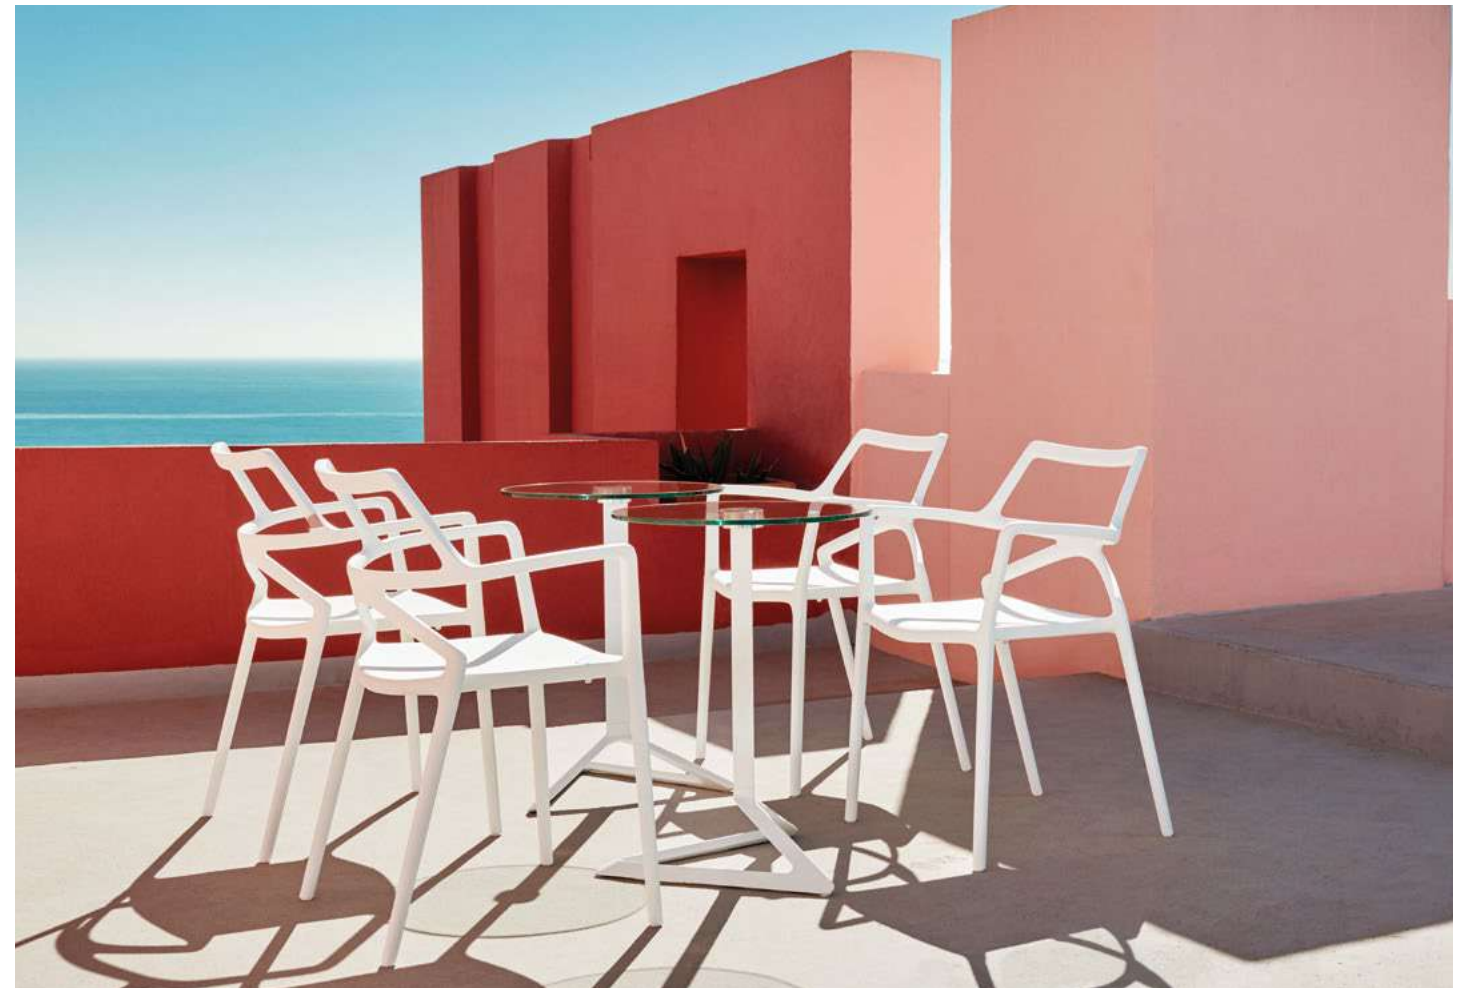

DELTA

BY JORGE PENSI

DELTA **CHAIR & TABLE**
white

DELTA TABLE
white + glass & black + black hpl & black hpl

DELTA TABLE & CHAIR
white table base + glass top & white

SABINAS

BY JAVIER MARISCAL

SABINAS **ARMCHAIR** & MARI-SOL **TABLE**
red & black