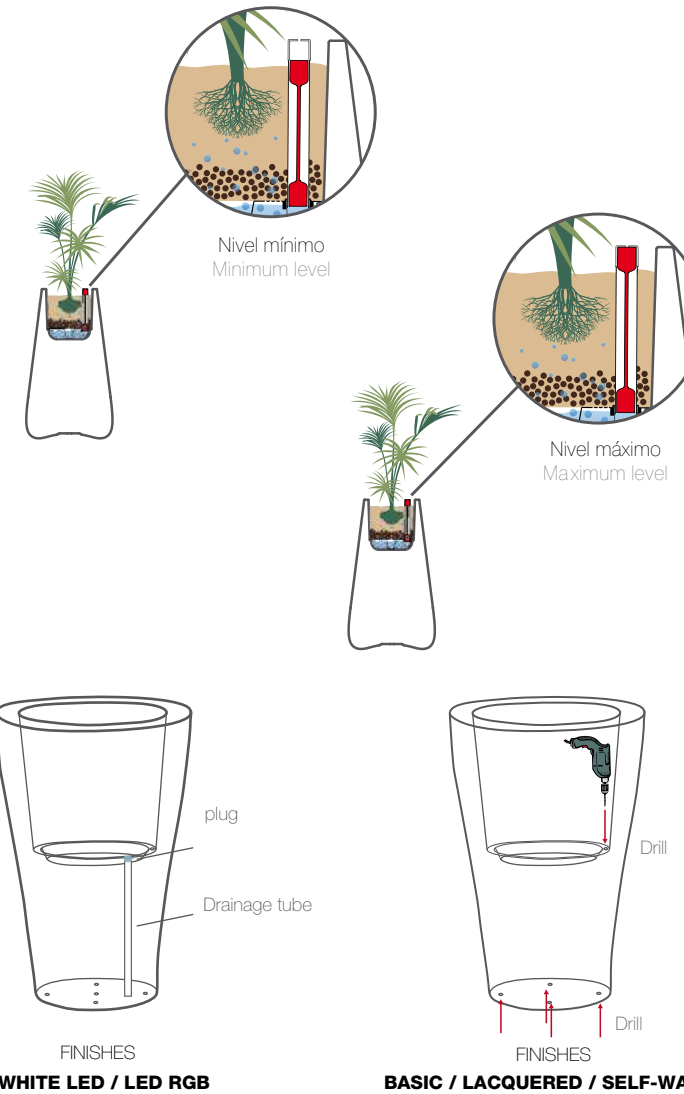

HANDLING AND CARE

VONDOM covers are impregnated to resist water, oil and dirt, functioning to protect the furniture. They are not recommended as a permanent cover for cushions, as moisture may collect and lead to the formation of mold stains. Furniture and cushions should be thoroughly dry before using the covers. Please note that the covers are especially tailored to your furniture item and precise placement is required. In order to increase the circulation of air and avoid the formation of condensation, the covers are not made to floor length. Never pack or fold covers that have become wet; instead, let them dry in a well-ventilated place. Use a soft cloth and warm water to clean the covers, using a gentle upholstery cleaner if necessary. Rinse with clear water. Solvents are not suitable for cleaning the covers as these are aggressive to the surface and may cause damage and discoloration.

INSTRUCCIONS_ Product Description

- 1.- Water tank level indicator, verifiable at any time.
- 2.- Expanded clay works as drainage. This will prevent stagnation, control water flow & assure root aeration.
- 3.- Vegetal soil.
- 4.- Self-watering base where the plant absorbs the water.
- 5.- Water tank.
- 6.- Option of wheels o feet.

INSTRUCCIONS_ Planting Instructions