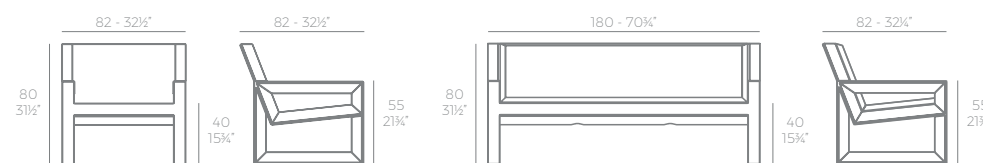

FRAME

FRAME Butaca
FRAME Lounge Chair

FRAME Sofá
FRAME Sofa

	Basic Básico	Lacquered Lacado
Lounge Chair - Butaca	54088	54088F
Sofa - Sofá	54095	54095F