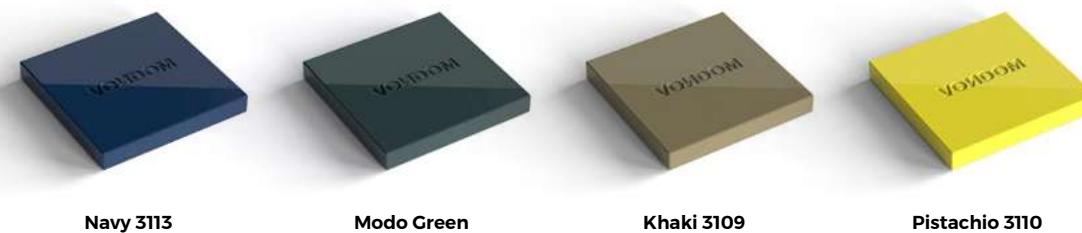

Lacquered. Lacado.