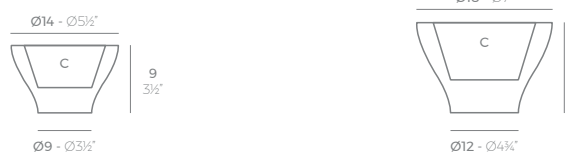

CENTRO ALTO NANO

CENTRO ALTO Nano Ø14 cm
CENTRO ALTO Nano Ø5½"

	Gal L	C = d x h in C = d x h cm	Nano Nano	Nano Lacquered Lacado Nano	Nano Led Nano Led
Nano Centro Alto Ø5½" - Nano Centro Alto Ø14 cm	¼ - 0,5	Ø4½" x 11" - Ø11 x 5	42014A	42014F	42014W
Nano Centro Alto Ø7" - Nano Centro Alto Ø18 cm	½ - 1	Ø7" x 3½" - Ø14 x 7	42018A	42018F	42018W