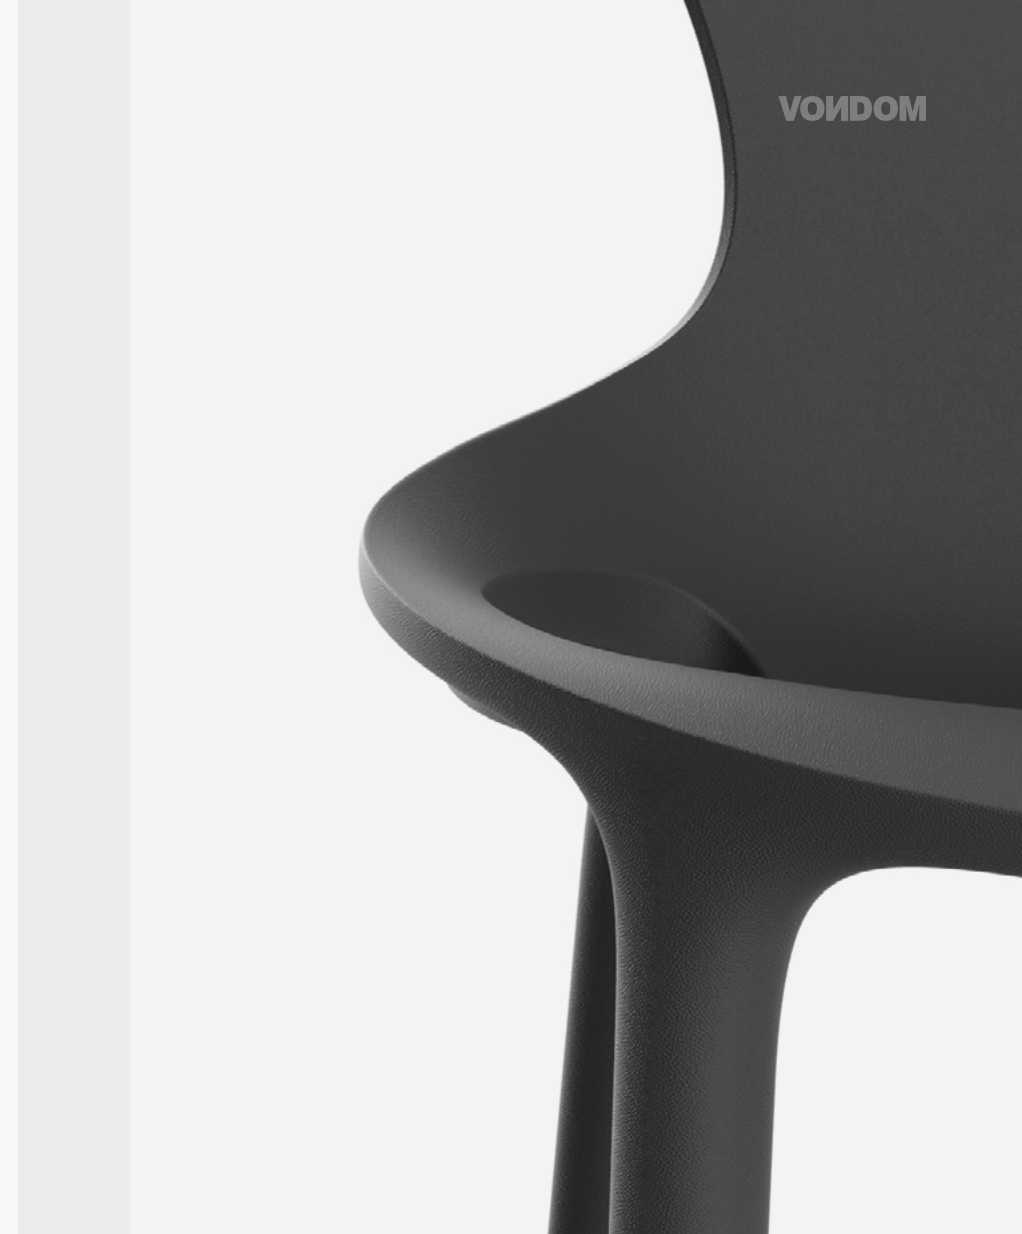

Produced using recycled plastics from the sea and balearic islands.