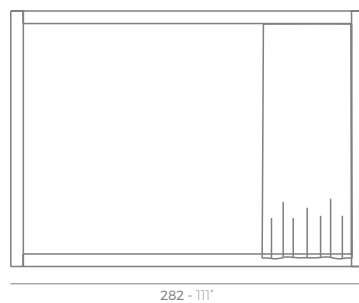

CANOPIES & PAVILIONS PÉRGOLAS Y CENADORES

VELA

282 - 111"

COUNTERS BARRAS

FIESTA

	Basic Básico	Lacquered Lacado	White Led Cab. Led Blanco Cab.	RGBW Led Cab. Led RGBW Cab.	RGBW Led Batt. Led RGBW Bat.	RGBW Led DMX Cab. Led RGBW DMX Cab.	RGBW Led DMX Batt. Led RGBW DMX Bat.
120 Counter 120 Barra	56023	56023F	56023W	56023L	56023Y	56023D	56023DY
180 Counter 180 Barra	56001	56001F	56001W	56001L	56001Y	56001D	56001DY
Curved counter Barra curva	56002	56002F	56002W	56002L	56002Y	56002D	56002DY

Optional Opcional	2-HPL Flat shelf set Set 2 estantes HPL	Counter top - stainless steel Cubre barra inox.	8-Wheel set with lock set Set 8 ruedas con bloqueo	Bluetooth sound system pack 200W Bluetooth sound system pack 200W
56023E	56023X	56023B	56099	
56001E	56001X	56001B	56099	
56002E	56002X	56002B	56099	

COMBINATION OPTIONS - POSIBLES COMBINACIONES