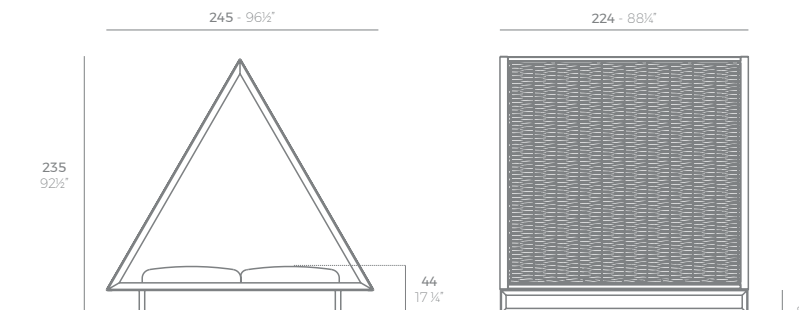

FRAME VINEYARD Daybed con capota trenzada. FRAME VINEYARD Daybed with woven rope parasol.