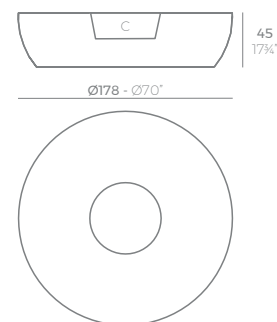

VASES

	Cal L	C (d x h) in C (a x h) cm	Basic Básico	Self-Watering Autorniego	Lacquered Lacado	White Led Cab. Led Blanco Cab.	RGBW Led Cab. Led RGBW Cab.	RGBW Led Batt. Led RGBW Bat.	RGBW Led DMX Cab. Led RGBW DMX Cab.	RGBW Led DMX Batt. Led RGBW DMX Bat.	Cushion Acolchado
Island Isla	271/4" 103	Ø27 1/4" x 15 1/4" Ø69 x 39	47178A	47178R	47178F	47178W	47178L	47178Y	47178D	47178DY	47178CO

FRAME

FRAME Banco
FRAME Bench

	Basic Básico	Lacquered Lacado	Cushion Acolchado
Bench Banco	54087	54087F	54087CO