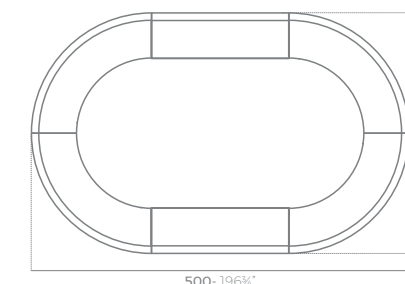

2 x 56001 180 Barra - 180 Counter
4 x 56002 Barra curva - Curved counter