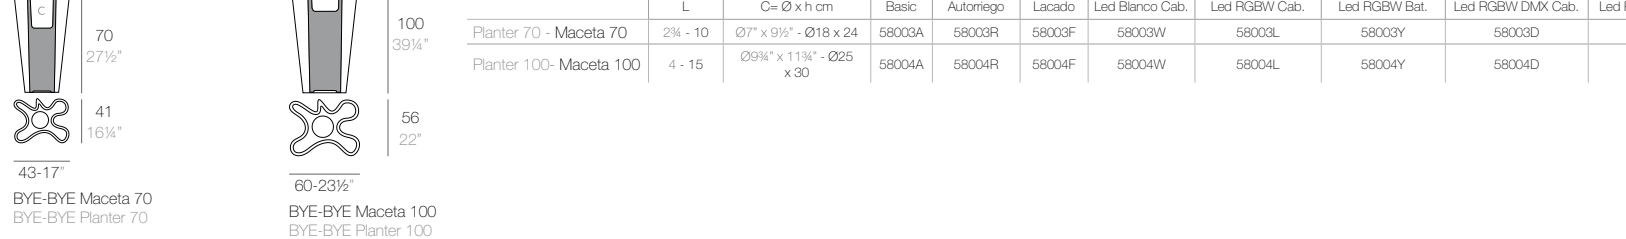

BYE-BYE

Model	Gal L	C= Ø x h in - C= Ø x h cm	Basic Basic	Self-watering Autoriego	Lacquered Lacado	White Led Cab. Led Blanco Cab.	RGBW Led Cab. Led RGBW Cab.	RGBW Led Batt. Led RGBW Bat.	RGBW Led DMX Cab. Led RGBW DMX Cab.	RGBW Led DMX Batt. Led RGBW DMX Bat.
Planter 70 - Maceta 70	2¾ - 10	Ø7" x 9½" - Ø18 x 24	58003A	58003R	58003F	58003W	58003L	58003Y	58003D	58003DY
Planter 100 - Maceta 100	4 - 15	Ø9¾" x 11¾" - Ø25 x 30	58004A	58004R	58004F	58004W	58004L	58004Y	58004D	58004DY

VASES

ULM JARDINERAS