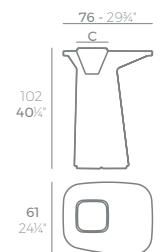

NOMA

NOMA Mesa Alta
NOMA Bar Table

	Gal L	C (d x h) in C (a x h) cm	Basic Básico	Self-Watering Autorriego	Lacquered Lacado	White Led Cab. Led Blanco Cab.	RGBW Led Cab. Led RGBW Cab.	RGBW Led Batt. Led RGBW Bat.	RGBW Led DMX Cab. Led RGBW DMX Cab.	RGBW Led DMX Batt. Led RGBW DMX Bat.
Bar Table - Mesa Alta	1 1/2 - 7	7 3/4 x 7 3/4 - 20 x 20	45075A	45075R	45075F	45075W	45075L	45075Y	45075D	45075DY