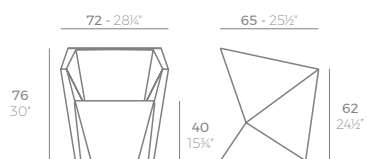

FAZ

FAZ Sillón
FAZ Armchair

Basic Básico	Lacquered Lacado	RGBW Led Batt.	RGBW Led DMX Batt.	Cushion Acolchado (NAUTIC, SILVERTEX, CREVIN, SAVANE, HERITAGE)
54015	54015F	54015Y	54015DY	54015CO