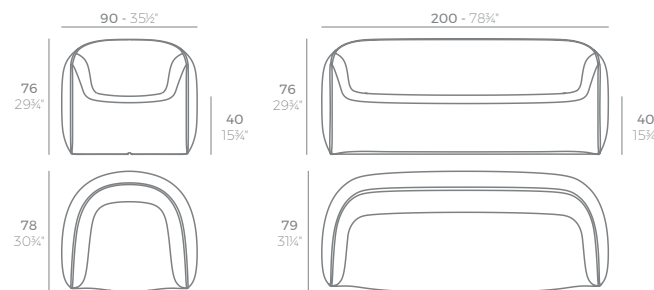

BLOW

BLOW Butaca
BLOW Lounge Chair

BLOW Sofá
BLOW Sofa

	Basic Básico	Lacquered Lacado	White Led Cab. Led Blanco Cab.	RGBW Led Cab. Led RGBW Cab.	RGBW Led DMX Cab. Led RGBW DMX Cab.	RGBW Led Batt. Led RGBW Bat.	RGBW Led DMX Batt. Led RGBW DMX Bat.	Cushion Acolchado
Lounge Chair - Butaca	55014	55014F	55014W	55014L	55014D	55014Y	55014DY	55014CO
Sofa - Sofá	55016	55016F	55016W	55016L	55016D	55016Y	55016DY	55016CO