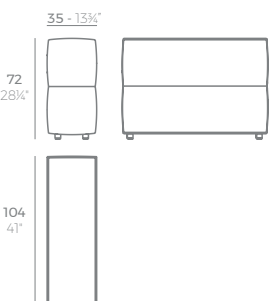

TABLET Sofá Módulo Brazo Derecho
TABLET Sectional Sofa Right Arm
ref. 54225