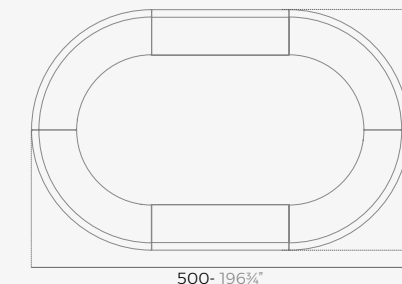

2 x 56001 180 Barra - 180 Counter
4 x 56002 Barra curva - Curved counter