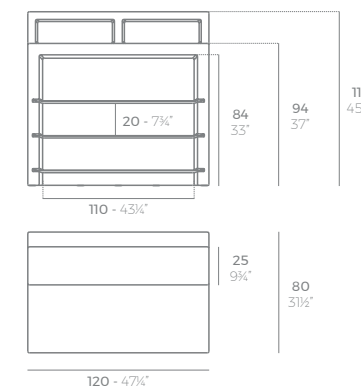

COUNTERS BARRAS

FIESTA

FIESTA 120 Barra
FIESTA 120 Counter

	Basic Básico	Lacquered Lacado	White Led Cab. Led Blanco Cab.	RGBW Led Cab. Led RGBW Cab.	RGBW Led Batt. Led RGBW Bat.	RGBW Led DMX Cab. Led RGBW DMX Cab.	RGBW Led DMX Batt. Led RGBW DMX Bat.
120 Counter 120 Barra	56023	56023F	56023W	56023L	56023Y	56023D	56023DY
180 Counter 180 Barra	56001	56001F	56001W	56001L	56001Y	56001D	56001DY
Curved counter Barra curva	56002	56002F	56002W	56002L	56002Y	56002D	56002DY