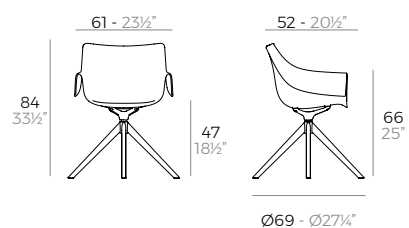

discover more!
conoce más!

MANTA swivel armchair with wooden legs.

SOON AVAILABLE

- 65055

- WHITE
 - BLACK
 - ECRU
 - TORTORA
 - MELON
- WHITE
 - BLACK
- WOOD 1
 - WOOD 2

discover more!
conoce más!

INCASSO swivel armchair with wooden legs.