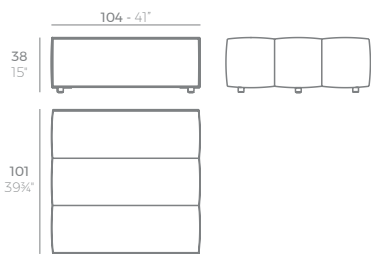

TABLET Puff L
TABLET Ottoman L
ref. 54213