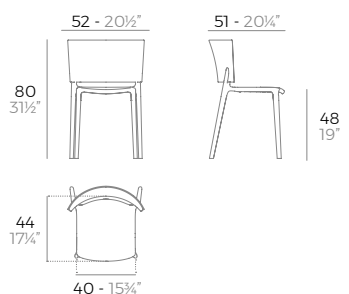

Basic. Básico.
REVOLUTION
Recycled plastic from the Mediterranean*
Lacquered. Lacado.

- 65036
- 65036VR
- 65036F

WHITE	LACQ. WHITE
BLACK	LACQ. BLACK
ECRU	LACQ. RED
RED	LACQ. ANTH.
BRONZE	MILOS (R)
PICKLE	CALA (R)
NAVY	MANTA (R)

4 units
17,8 kg 0,36 m³
39 lb 12,7 ft³