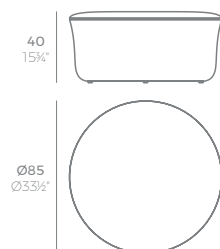

TABLET

TABLET Puff S
TABLET Ottoman S
ref. 54211

TABLET Puff L
TABLET Ottoman L
ref. 54213

SUAVE

SUAVE Puff Ø45x40cm
SUAVE Ottoman Ø45x40cm
ref. 67006

SUAVE Puff Ø65x40cm
SUAVE Ottoman Ø65x40cm
ref. 67007

SUAVE Puff Ø85x40cm
SUAVE Ottoman Ø85x40cm
ref. 67008