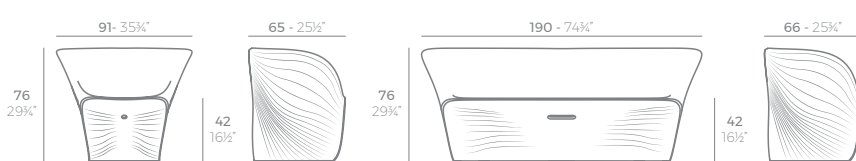

BIOPHILIA

BIOPHILIA Butaca
BIOPHILIA Lounge Chair

BIOPHILIA Sofá
BIOPHILIA Sofa

	Basic Básico	Lacquered Lacado	White Led Cab. Led Blanco Cab.	RGBW Led Cab. Led RGBW Cab.	RGBW Led DMX Cab. Led RGBW DMX Cab.	RGBW Led Batt. Led RGBW Bat.	RGBW Led DMX Batt. Led RGBW DMX Batt.	Lacquered Two-Tone Lacado Dos-Tonos	Cushion Acolchado
Lounge Chair - Butaca	59002	59002F	59002W	59002L	59002D	59002Y	59002DY	59002FP	59002CO
Sofa - Sofá	59003	59003F	59003W	59003L	59003D	59003Y	59003DY	59003FP	59003CO