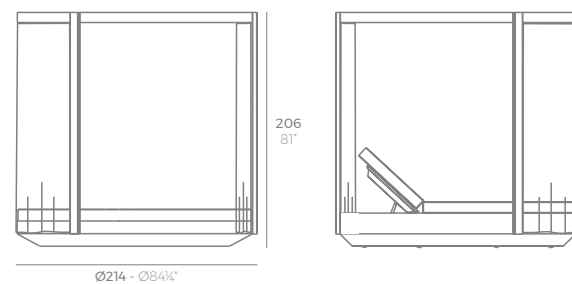

VELA

VELA Pérgola con estor (daybed no incluido)
VELA Canopy with blind (daybed not included)
ref. 54115F

VELA Pérgola con cortinas (daybed no incluido)
VELA Canopy with curtain (daybed not included)
ref. 54183F