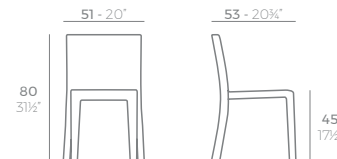

JUT

JUT Silla
JUT Chair

Basic Básico	Lacquered Lacado	Cushion Acolchado
44409	44409F	44409CO