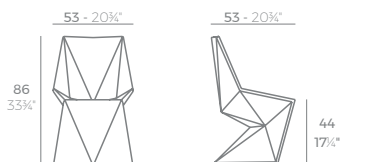

Basic Básico	Lacquered Lacado	Cushion Acolchado
53034	53034F	53034CO

AGATHA

AGATHA Silla
AGATHA Chair

Basic Básico	Lacquered Lacado	L Two-Tone L Dos Tonos
52001	52001F	52001FP

VERTEX

VERTEX Silla
VERTEX Chair