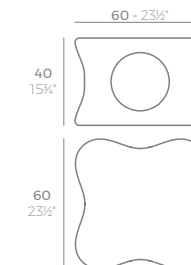

PAL

PAL Mesa Baja
PAL Low Table

	Basic Básico	Lacquered Lacado	White Led Cab. Led Blanco Cab.	RGBW Led Cab. Led RGBW Cab.	RGBW Led DMX Cab. Led RGBW DMX Cab.	RGBW Led Batt. Led RGBW Bat.	RGBW Led DMX Batt. Led RGBW DMX Bat.
Low Table Mesa Baja	51003	51003F	51003W	51003L	51003D	51003Y	51003DY