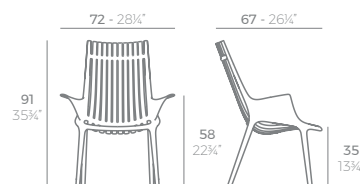

IBIZA

IBIZA Sillón
IBIZA Lounge Chair

	Basic Básico	Lacquered Lacado	Nautic Cushion Nautic Acolchado	Silvertex/Crevin/Savane/Heritage Cushion Silvertex/Crevin/Savane/Heritage Acolchado
Lounge Chair - Sillón	65039	65039F	65039CO	65039CCO