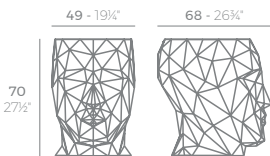

ADAN

ADAN Mesa ADAN Table

	Basic Básico	Lacquered Lacado	White Led Cab. Led Blanco Cab.	RGBW Led Cab. Led RGBW Cab.	RGBW Led DMX Cab. Led RGBW DMX Cab.	RGBW Led Batt. Led RGBW Bat.	RGBW Led DMX Batt. Led RGBW DMX Bat.
Table Mesa	49062	49062F	49062W	49062L	49062D	49062D	49062DY