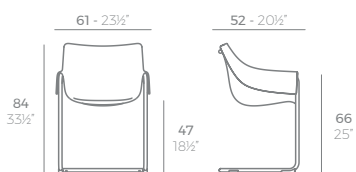

CHAIRS SILLAS

MANTA

MANTA Sillón Cantilever
MANTA Armchair Cantilever
ref. 65047