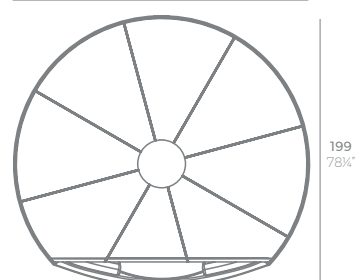

218 - 85 3/4"

MOON Daybed con Capota Textil
MOON Daybed with Fabric Roof

Optional Opcional	Bluetooth sound system pack 200W Bluetooth sound system pack 200W	4-Pillow pack 23 1/2" x 23 1/2" Pack 4 cojines 60x60cm
	54099	54101
	54099	54101
	54326	54326