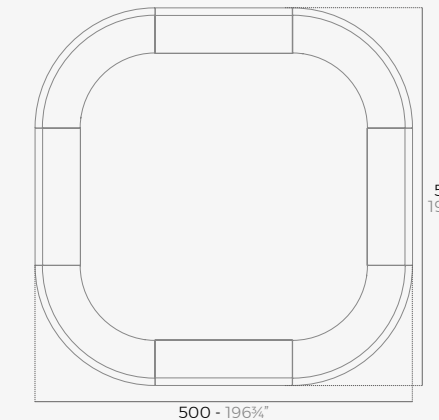

4 x 56001 180 Barra - 180 Counter
4 x 56002 Barra curva - Curved counter