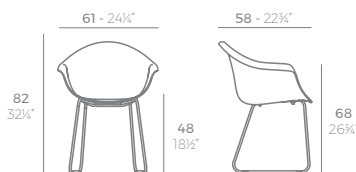

INCASSO

INCASSO Sillón Cantilever
INCASSO Armchair Cantilever
ref. 56031