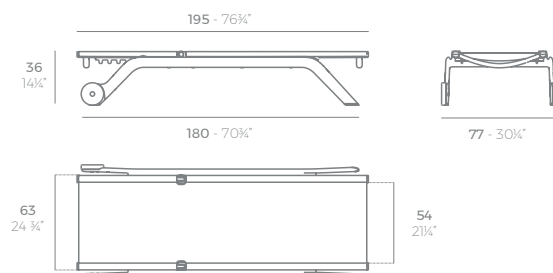

AFRICA

AFRICA Tumbona
AFRICA Sun Lounger
ref. 65048