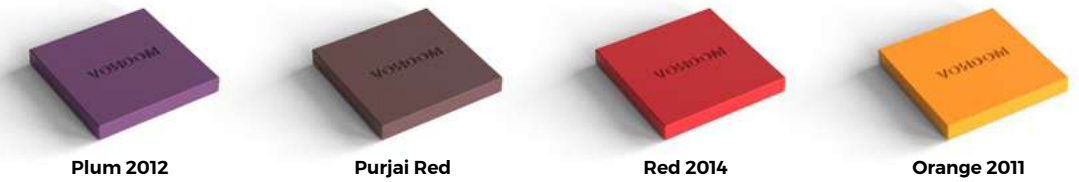

FINISHES & COLORS

PRODUCT COLORS

Basic. Básico.