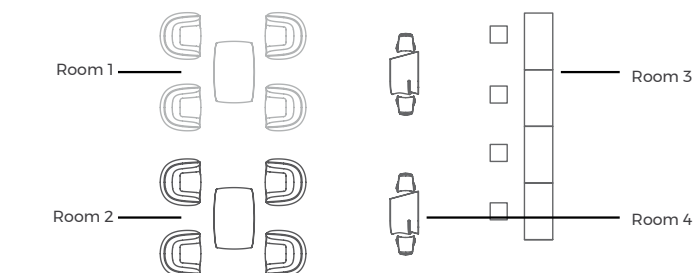

2* Example of DMX Wireless Home Customized Configuration

MAINTENANCE & SAFETY GENERAL

Our productions are manufactured according to ISO 9001:2008 quality and ISO 14001:2004 environmental quality, by using high quality materials we guarantee long life of our products.

In order to provide a durable and safe use to the product, please follow the following recommendations:

- All our products are suitable for indoor and outdoor use.
- Continuous exposure to the sun (especially with the dark colors) can cause burning injuries by direct contact with your skin. To avoid this, please check the temperature of the furniture in case of long-term exposure to the sun.
- Place the item on a flat surface to avoid uncontrolled movements.
- Keep the item far from excessive heat sources.
- The product is not a toy. To avoid accidents, do not allow children to play with it.
- Keep furniture away dust to keep it clean, if cleaning is required we recommended the use of pressure washers, such as KARCHER'S and/or domestic degreasing cleaner periodically. Never use abrasive or corrosive products.
- To preserve the product, we recommend the usage of VONDOM cover for every item.
- In the case of lacquered products, we recommended car wax every 2 or 3 months, as it will avoid the appearance of possible scratches.
- Outdoor cushions are available only some models. We recommended you clean them periodically with a cloth and basic soap and water.
- Clean the stainless steel parts with appropriate products.
- When changing bulbs, please make sure the cord is not connected to the main power.
- If cords suffer any damage, they must be changed exclusively by the manufacturer or by a professional.
- If the RGBW LED stops working, please do not handle it. Contact the manufacturer or your distributor immediately.

CLEANING GENERAL

Vondom Outdoor Furniture cleans easily and stays impeccable.

Steps for clean outdoor furniture:

1. Spray the degreaser over the dirty surface.
  2. Rub it with a damp cloth. Never with a scourer or abrasive cloth
  3. Rinse with abundant water with pressure washer.
2. Cautions! Don't use pressure washer for cushions and lacquered finish items.
4. Dry it outside and enjoy our products.

We hope you enjoy our products. If you need any further information, please contact our CUSTOMER SERVICE department by calling **+34 96 239 84 86** or sending us an e-mail to **info@vondom.com**.

Remote Control Instructions

- △ Repeat last order (Re-send order)
- ⏻ ON / OFF
- A/B/C Groups (A = Furniture and furnishings / B = Planters & Pots / C = Lamps) can be customized, 3 maximum items.
- ABC Controls all groups simultaneously
- Automatic color change
- Memory Button (for programming custom colors) (consult "advanced functions")
- Programmed colors (Yellow, Orange, Red, Purple, Blue, Green, Light Green)
- ⊗ Warm White 2700K / Natural White 4000k / Cool White 6500k
- +/- More / less (speed or intensity)

- Remote Control Battery: CR2032
- RF Controller: 433 Mhz / 10-15 meters (30-45 feet) range
- IP20 / indoor use only.

KEY ICONS