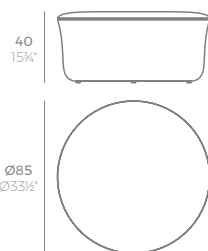

SUAVE Puff Ø85x40cm
SUAVE Ottoman Ø85x40cm
ref. 67008