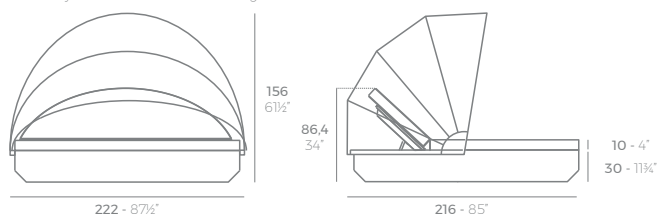

VELA Daybed redondo reclinable con parasol plegable. Giro 360°. VELA Daybed 1 reclining backrest round with folding sunroof. Rotation 360°.