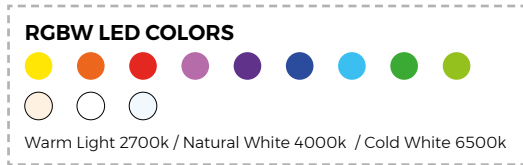

Unit with internal lighting with RGBW LED technology and remote control unit for switching colors. Available only in matte ice white finish. Remote control included.

RGBW LED DMX

Unit with internal lighting with RGBW LED technology and remote control unit for switching colors. Also controlled by DMX-1024 (wireless), enabling communication between one or more products simultaneously via the DMX transmitter (not included). There are two options to choose from: Professional XLR DMX and Home WIFI DMX.

Both options are available in various configurations:

1* DMX Wireless Standard Configuration.

2* DMX Wireless Customized Configuration.

WITH BATTERY

RGBW LED BATTERY

Unit with internal lighting with battery-powered RGBW LED technology. Includes charger and remote control for switching colors and charger. Available only in matte ice white finish.

RGBW LED DMX BATTERY

Unit with internal lighting with RGBW LED technology supplied by a battery (includes charger and remote control unit for switching colors). Also controlled by DMX-1024 (wireless), enabling communication between one or more products simultaneously via the DMX transmitter (not included). There are two options to choose from: Professional XLR DMX and Home WIFI DMX. (Remote control included).

Both options can have 2 different configurations:

1* DMX Wireless Standard Configuration.

2* DMX Wireless Customized Configuration.

Bluetooth Sound System ✨

Connect your smartphone or tablet via Bluetooth to the built in speakers.

- Sound systems 200W Dual component.

- Bluetooth Ready v.4.0.

- Input: AUX Jack 3,5 mm.

- USB Charger for portable gadget - Output 5V= 1500mA

Lightining

POWER SUPPLY

LED WHITE

- Simple color LEDs 4500 K

- 720 - 2800 LM Max. (Models subject to availability)

- 12 - 72 W Max. (Models subject o availability)

- Power supply: Mean Well / Class 2 / IN: 100-240V AC / 50-60Hz

- IEE: Class A

- IP65 / applicable for wet areas.

- Ta: 40°C

- 4-5 m. white cable Ho5RN-F 2G1 mm2 + Plug (EU - AUS - UK) Ⓢ Ⓢ Ⓢ

- 4-5 m. white cable SJTW - 2 x AWG18 + Plug (USA) Ⓢ Ⓢ

- CE / RoHS / UL

NANO LED WHITE

- Simple color LEDs 4500 K

- 40 LM

- 1.4 W Max.

- Wall Power supply: IN: 100-240V AC / 50-60Hz

- IEE: Class A

- IP20 / indoor use only

- Ta: 35°C

- 2 Meters transparent cable with hand switch + EU Plug Ⓢ

- CE / RoHS

RGBW LED

- Multicolor LEDs RGBW

- Controller RF433 Mhz / 10-15 meters range

- 450 - 1100 LM Max. (Models subject to availability)

- 16 - 72 W Max. (Models subject to availability)

- Power supply: Mean Well / Class 2 / IN: 100-240V AC / 50-60Hz

- IEE: Class A

- IP65 / applicable for wet areas.

- Ta: 40°C

- 4-5 m. white cable Ho5RN-F 2G1 mm2 + Plug (EU - AUS - UK) Ⓢ Ⓢ Ⓢ

- 4-5 m. white cable SJTW - 2 x AWG18 + Plug (USA) Ⓢ Ⓢ

- CE / RoHS / UL

RGBW LED DMX

- Multicolor LEDs RGBW

- Controller RF433 Mhz / 10-15 meters range

- DMX 1024 decoder / 2.4Ghz wireless signal/ compatible with IOS or Android & Professional Installations.

- DMX 1024 decoder / 2.4 Ghz wireless signal.

- Home WiFi DMX wireless controller, compatible with IOS and Android (not included)

- Professional DMX wireless controller, connector XLR (not included)

- 450 - 1100 LM Max. (Models subject to availability)

- 12 - 72 W Max. (Models subject to availability)

- Power supply: Mean Well / Class 2 / IN: 100-240V AC / 50-60Hz

- IEE: Class A

- IP65 / applicable for wet areas.

- Ta: 40°C

- 4-5 m. white cable Ho5RN-F 2G1 mm2 + Plug (EU - AUS - UK) Ⓢ Ⓢ Ⓢ

- 4-5 m. white cable SJTW - 2 x AWG18 + Plug (USA) Ⓢ Ⓢ

- CE / RoHS / UL

BATTERY

BATTERY RGBW LED

- Multicolor LEDs RGBW

- Controller RF433 Mhz / 10-15 meters range

- 450 - 1100 LM Max. (depending on the model)

- 12 - 72 W Max. (depending on the model)

- Li-ion Battery 5.2.19 Ah (depending on the model) 12V / 6-8 h autonomy / Load 5h - 500 cycles

- Charger: 1.5A - 4A (depending on the model) IN: 100-240V AC / 50-60Hz

- IEE: Class A / CE / RoHS / IP65 (Suitable for wet areas)

- Ta: 40°C

BATTERY RGBW LED DMX

- Multicolor LEDs RGBW

- Controller RF433 Mhz / 10-15 meters range

- DMX 1024 decoder / 2.4 Ghz wireless signal.

- Home WiFi DMX wireless controller, compatible with IOS and Android (not included)

- Professional DMX wireless controller, connector XLR (not included)

- Li-ion Battery 5.2 - 19 Ah (depending on the model) 12V / 6-8 h autonomy / Load 5h - 500 cycles

- Charger: 1.5A - 4A (depending on the model) IN: 100-240V AC / 50-60Hz

- 1100 LM Max. (Models subject to availability)

- 12 - 72 W Max. (Models subject to availability)

- IEE: Class A / CE / RoHS / IP65 (Suitable for wet areas)

- Ta: 40°C