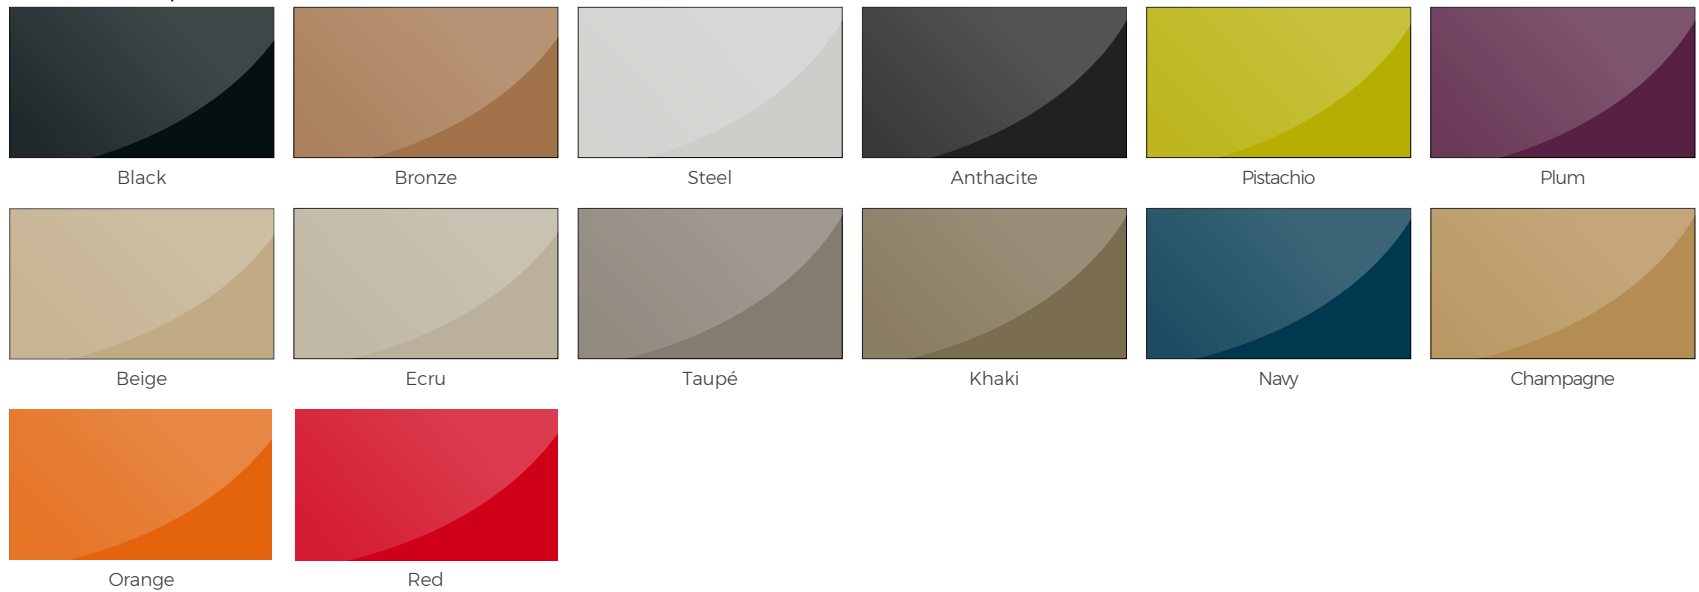

Lacado. Lacquered.