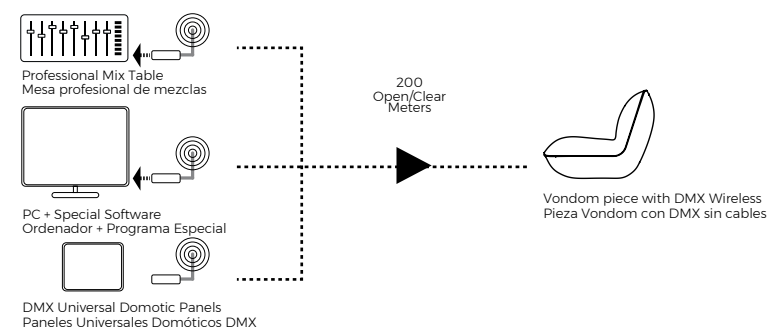

1* DMX Wireless Standard Configuration

Preset three separate Family products: POTS, LAMPS & FURNITURE.

2* DMX Wireless Customized Configuration

You can send us your customized special environment that you want to control independently and we will set it up.