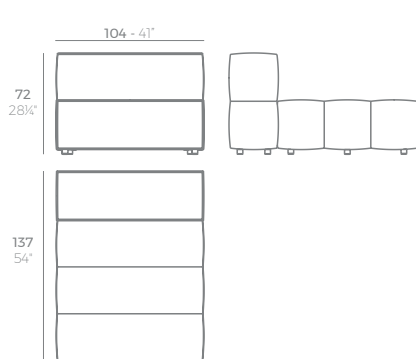

TABLET Sofá Módulo Central Chaiselongue
TABLET Sectional Sofa Armless Chaiselongue
ref. 54226