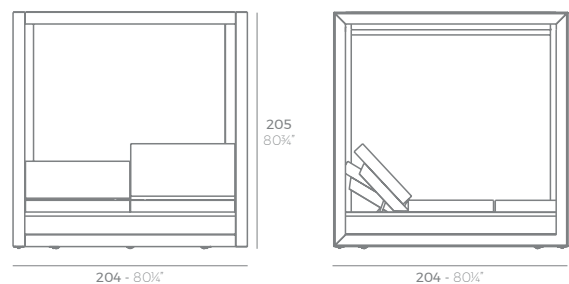

VELA

VELA Pérgola con estor (daybed no incluido)
VELA Canopy with blind (daybed not included)
ref. 54115F

VELA Pérgola con cortinas (daybed no incluido)
VELA Canopy with curtain (daybed not included)
ref. 54183F