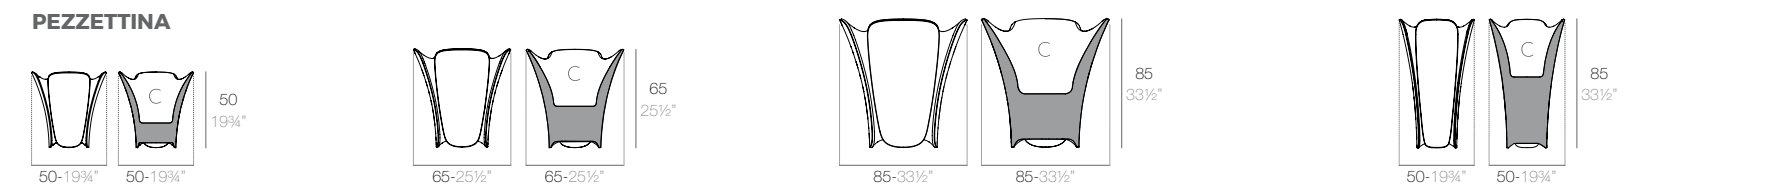

PEZZETTINA

	Gal L	C= (d x d) x h in C= (d x d) x h cm	Basic Basic	Self-watering Autoriego	Lacquered Lacado	White Led Cab. Led Blanco Cab.	RGBW Led Cab. Led RGBW Cab.	RGBW Led Batt. Led RGBW Bat.	RGBW Led DMX Cab. Led RGBW DMX Cab.	RGBW Led DMX Batt. Led RGBW DMX Bat.
Planter 50 - Maceta 50	4 3/4 - 18	(15 1/4" x 15 1/4") x 11 1/2" - (40 x 40) x 29	56006A	56006R	56006F	56006W	56006L	56006Y	56006D	56006DY
Planter 65 - Maceta 65	9 1/4 - 35	(20 3/4" x 20 3/4") x 12 1/2" - (53 x 53) x 31	56007A	56007R	56007F	56007W	56007L	56007Y	56007D	56007DY
Planter 85 - Maceta 85	20 1/2 - 78	(27 1/4" x 27 1/4") x 16 1/4" - (69 x 69) x 41	56008A	56008R	56008F	56008W	56008L	56008Y	56008D	56008DY
High Planter - Maceta Alta	5 1/4 - 20	(15 1/4" x 15 1/4") x 12 1/2" - (39 x 39) x 32	56009A	56009R	56009F	56009W	56009L	56009Y	56009D	56009DY