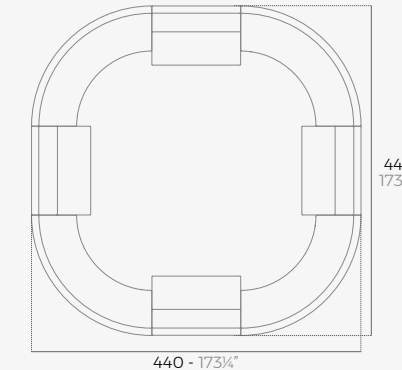

4 x 56023 120 Barra - 120 Counter
4 x 56002 Barra curva - Curved counter