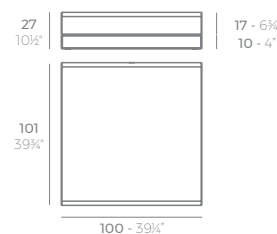

PIXEL Puff
PIXEL Ottoman