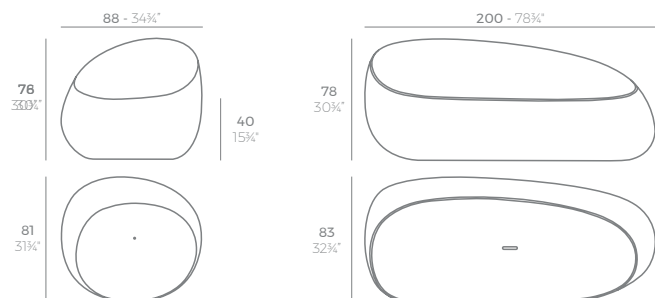

STONE

STONE Butaca
STONE Lounge Chair

STONE Sofá
STONE Sofa

	Basic Básico	Lacquered Lacado	White Led Cab. Led Blanco Cab.	RGBW Led Cab. Led RGBW Cab.	RGBW Led DMX Cab. Led RGBW DMX Cab.	RGBW Led Batt. Led RGBW Bat.	RGBW Led DMX Batt. Led RGBW DMX Bat.	Nautic Cushion Nautic Acolchado	Silvertex / Crevin Cushion Silvertex / Crevin Acolchado
Lounge Chair - Butaca	55006	55006F	55006W	55006L	55006D	55006Y	55006DY	55006CO	55006CCO
Sofa - Sofá	55005	55005F	55005W	55005L	55005D	55005Y	55005DY	55005CO	55005CCO