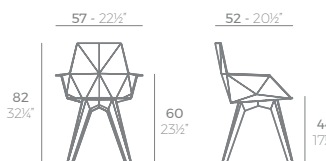

FAZ Sillón patas transparentes
FAZ Armchair clear legs

Basic Básico	Lacquered Lacado	Cushion Acolchado (NAUTIC)	Cushion Acolchado (SILVERTEX, CREVIN, SAVANE, HERITAGE)
54063	54063F	54044CO	54044CCO