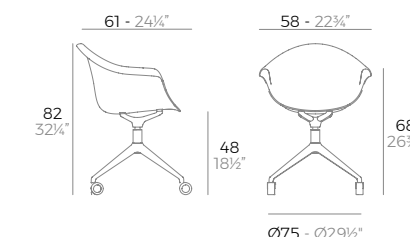

discover more!
conoce más!

MANTA swivel armchair with wooden legs.

SOON AVAILABLE

- 65055

- WHITE
 - BLACK
 - ECRU
 - TORTORA
 - MELON
- WHITE
 - BLACK
- WOOD 1
 - WOOD 2

discover more!
conoce más!

INCASSO swivel armchair with wooden legs.