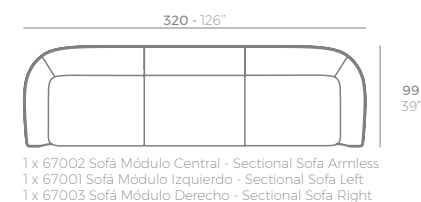

COMBINATION OPTIONS - POSIBLES COMBINACIONES

2 x 67002 Sofá Módulo Central - Sectional Sofa Armless
1 x 67001 Sofá Módulo Izquierdo - Sectional Sofa Left
1 x 67003 Sofá Módulo Derecho - Sectional Sofa Right
1 x 67015 Sofá Módulo Esquina - Sectional Sofa Corner