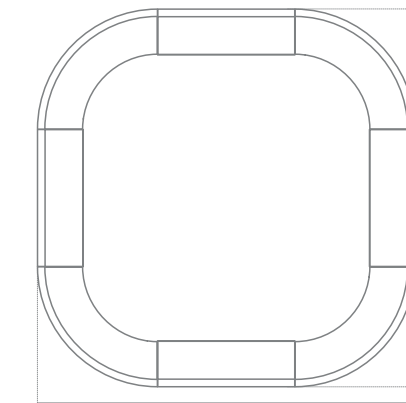

4 x 56001 180 Barra - 180 Counter
4 x 56002 Barra curva - Curved counter