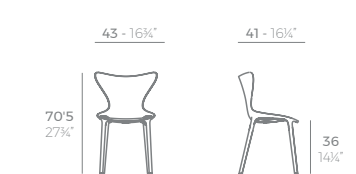

LOVE

LOVE Silla mini
LOVE Chair mini

Basic Básico	Lacquered Lacado
65043	65043F