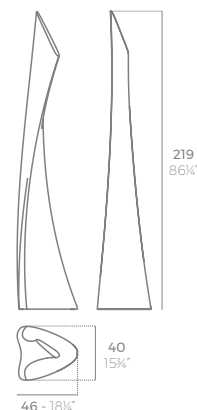

WING

WING Lámpara
WING Lamp