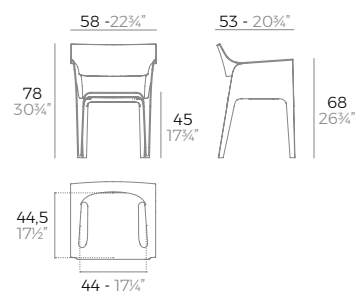

- WHITE
- BLACK
- ECRU
- RED
- ALMOND
- LACQ. WHITE
- LACQ. BLACK
- LACQ. RED
- LACQ. ANTH.
- MILOS (R)
- CALA (R)
- MANTA (R)

4 units
28 kg 0,47 m³
62 lb 16,75 ft³