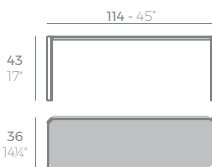

TABLET Mesa Baja 1
TABLET Low Table 1
ref. 54219

TABLET Sofá Módulo Central
TABLET Sectional Sofa Armless
ref. 54214