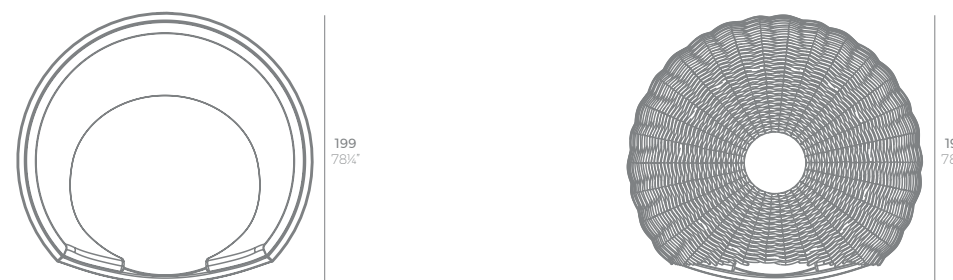

218 - 85 3/4"

MOON Daybed con capota trenzada
MOON Daybed with woven rope roof

	Basic Básico	Lacquered Lacado	White Led Cab. Led Blanco Cab.	RGBW Led Cab. Led RGBW Cab.	RGBW Led Batt. Led RGBW Bat.	RGBW Led DMX Cab. Led RGBW DMX Cab.	RGBW Led DMX Batt. Led RGBW DMX Bat.
Daybed Daybed	54281	54281F	54281W	54281L	54281Y	54281D	54281DY
Daybed rope roof Daybed trenzada	54279	54279F	54279W	54279L	54279Y	54279D	54279DY
Daybed fabric roof Daybed capota textil	54326	54326F	54326W	54326L	54326Y	54326D	54326DY