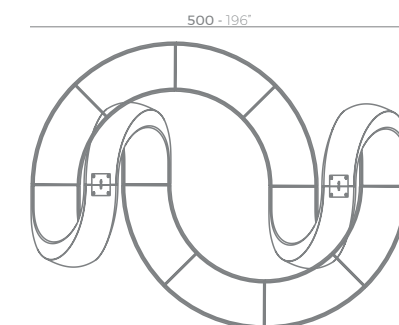

2 x 60007 AND - AND
8 x 60006 AND Banco - AND Bench