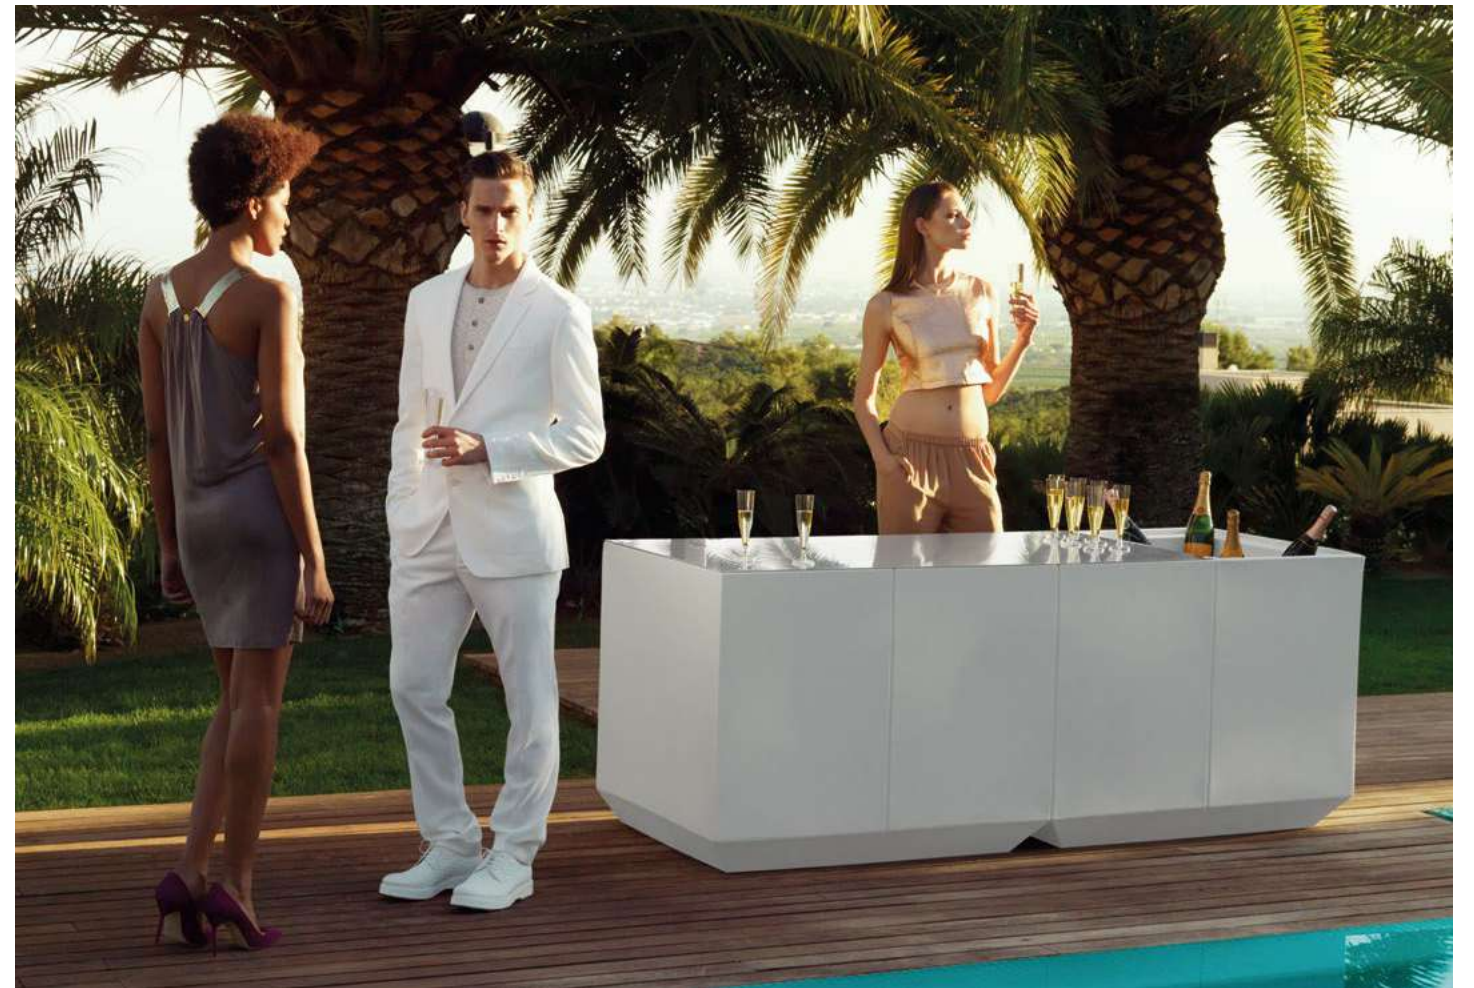

VELA

BY RAMÓN ESTEVE

VELA **CATERING COUNTER**
white + glass top + ice-bucket