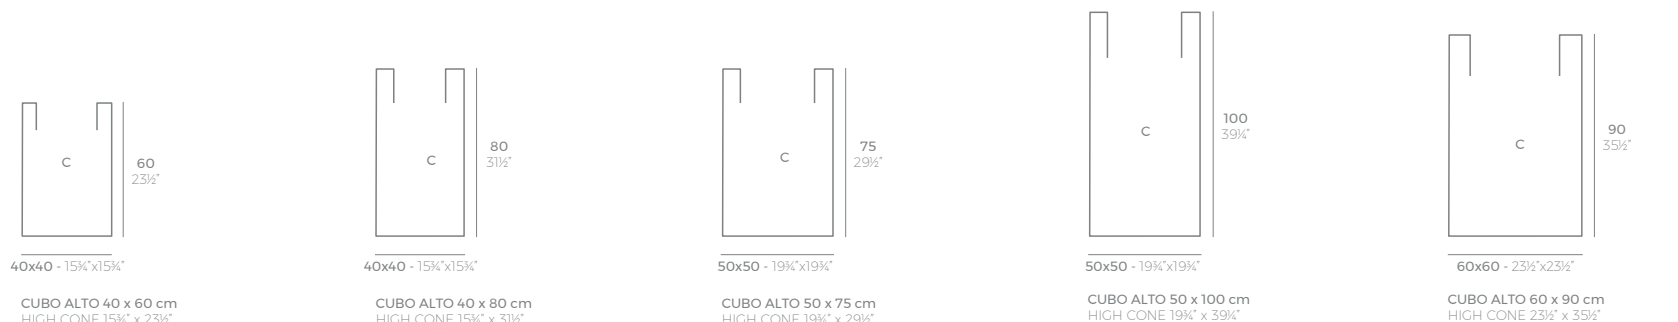

Gal L	C= (d x d) x h in C= (d x d) x h cm	Simple Simple	Lacquered Simple
High Cone 15$\frac{1}{4}$" x 23$\frac{1}{2}$" - Cubo Alto 40 x 60 cm	25 - 94	(14$\frac{1}{2}$" x 14$\frac{1}{2}$") x 23$\frac{1}{2}$" - (32 x 30) x 60	41440	41440F
High Cone 15$\frac{1}{4}$" x 31$\frac{1}{2}$" - Cubo Alto 40 x 80 cm	33$\frac{1}{2}$ - 127	(11$\frac{1}{4}$" x 11$\frac{1}{4}$") x 31$\frac{1}{2}$" - (30 x 30) x 80	41441	41441F
High Cone 19$\frac{1}{4}$" x 29$\frac{1}{2}$" - Cubo Alto 50 x 75 cm	48$\frac{1}{2}$ - 184	(15$\frac{1}{4}$" x 15$\frac{1}{4}$") x 29$\frac{1}{2}$" - (40 x 40) x 75	41450	41450F
High Cone 19$\frac{1}{4}$" x 39$\frac{1}{4}$" - Cubo Alto 50 x 100 cm	66 - 249	(15" x 15") x 39$\frac{1}{4}$" - (38 x 38) x 100	41451	41451F
High Cone 23$\frac{1}{2}$" x 35$\frac{1}{2}$" - Cubo Alto 60 x 90 cm	84$\frac{1}{2}$ - 320	(19" x 19") x 35$\frac{1}{2}$" - (48 x 48) x 90	41460	41460F