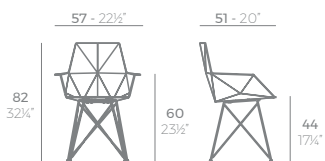

FAZ Sillón patas inox
FAZ Armchair inox legs

Basic Básico	Lacquered Lacado	Cushion Acolchado (NAUTIC)	Cushion Acolchado (SILVERTEX, CREVIN, SAVANE, HERITAGE)
54045	54045F	54044CO	54044CCO