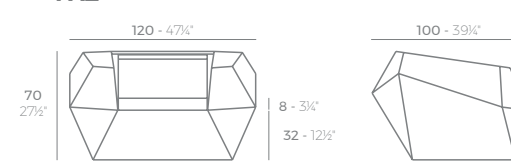

FAZ

FAZ Butaca
FAZ Lounge Chair

	Basic Básico	Lacquered Lacado	White Led Cab. Led Blanco Cab.	RGBW Led Cab. Led RGBW Cab.	RGBW Led DMX Cab. Led RGBW DMX Cab.	RGBW Led Batt. Led RGBW Bat.	RGBW Led DMX Batt. Led RGBW DMX Batt.
Lounge Chair - Butaca	54001	54001F	54001W	54001L	54001D	54001Y	54001DY