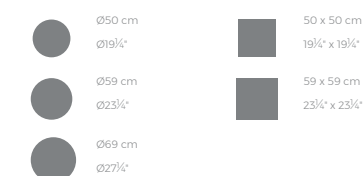

TABLE TOP - SOBRE