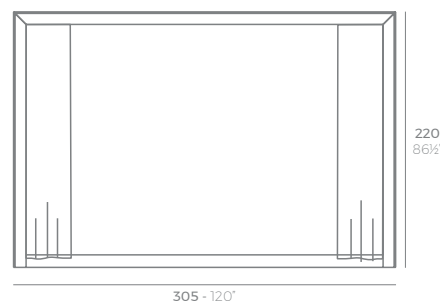

VELA Cenedor S
VELA S Pavilion
ref. 54130F