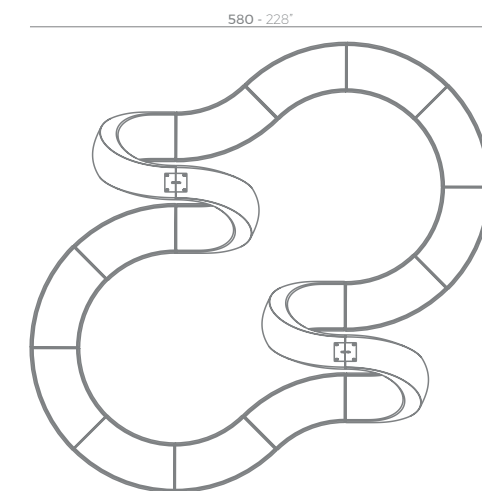

2 x 60007 AND - AND
12 x 60006 AND Banco - AND Bench