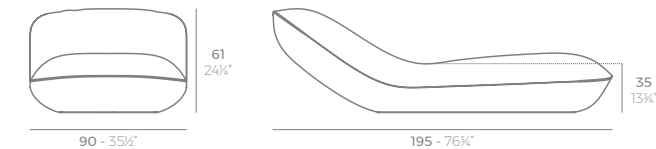

PILLOW

PILLOW Tumbona
PILLOW Sun Lounger

	Basic Básico	Lacquered Lacado	White Led Cab. Led Blanco Cab.	RGBW Led Cab. Led RGBW Cab.	RGBW Led Batt. Led RGBW Bat.	RGBW Led DMX Cab. Led RGBW DMX Cab.	RGBW Led DMX Batt. Led RGBW DMX Bat.
Sun Lounger - Tumbona	5501B	5501BF	5501BW	5501BL	5501BY	5501BD	5501BDY