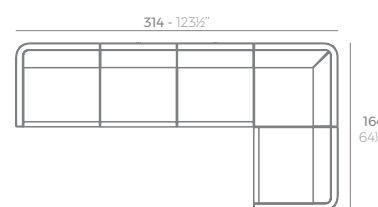

DELTA CORNER SOFA / SOFÁ ESQUINERO