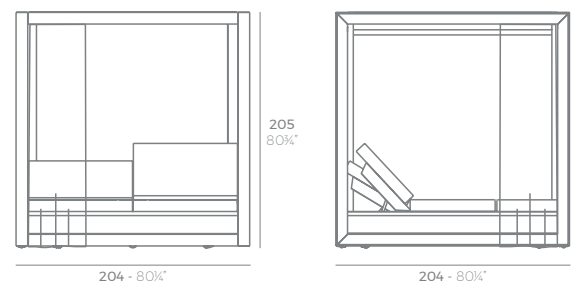

VELA

VELA Pérgola con estor (daybed no incluido)
VELA Canopy with blind (daybed not included)
ref. 54115F

VELA Pérgola con cortinas (daybed no incluido)
VELA Canopy with curtain (daybed not included)
ref. 54183F