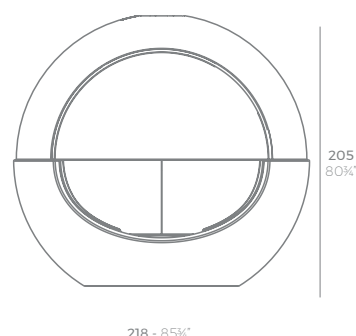

DAYBEDS & SUN LOUNGERS

DAYBEDS & TUMBONAS

FAZ

	Rotation Giro	Thick Cushion Grosor acolchado
Daybed Daybed	360° 360°	3 3/4" 8

	Basic Básico	Lacquered Lacado	White Led Cab. Led Blanco Cab.	RGBW Led Cab. Led RGBW Cab.	RGBW Led Batt. Led RGBW Bat.	RGBW Led DMX Cab. Led RGBW DMX Cab.	RGBW Led DMX Batt. Led RGBW DMX Bat.
Daybed Daybed	54086	54086F	54086W	54086L	54086Y	54086D	54086DY
Daybed with parasol Daybed con parasol	54098	54098F	54098W	54098L	54098Y	54098D	54098DY

	Open Abierto	Close Cerrado	Rotation Giro	Thick Cushion Grosor acolchado
Daybed with parasol Daybed con parasol	55" 140	35 1/2" 90	360° 360°	3 3/4" 8

Optional Opcional	Bluetooth sound system pack 200W Bluetooth sound system pack 200W	4-Pillow pack 23 1/2" x 23 1/2" Pack 4 cojines 60x60cm
	54099	54101
	54099	54101

ULM MOON

	Basic Básico	Lacquered Lacado	White Led Cab. Led Blanco Cab.	RGBW Led Cab. Led RGBW Cab.	RGBW Led Batt. Led RGBW Bat.	RGBW Led DMX Cab. Led RGBW DMX Cab.	RGBW Led DMX Batt. Led RGBW DMX Bat.
Daybed Daybed	54281	54281F	54281W	54281L	54281Y	54281D	54281DY
Daybed rope roof Daybed trenzada	54279	54279F	54279W	54279L	54279Y	54279D	54279DY
Daybed fabric roof Daybed capota textil	54326	54326F	54326W	54326L	54326Y	54326D	54326DY

Optional Opcional	Bluetooth sound system pack 200W Bluetooth sound system pack 200W	4-Pillow pack 23 1/2" x 23 1/2" Pack 4 cojines 60x60cm
	54099	54101
	54099	54101
	54326	54326

ULM

	Rotation Giro	Thick Cushion Grosor acolchado
Daybed Daybed	360° 360°	3 3/4" 8

	Rotation Giro	Thick Cushion Grosor acolchado
Daybed reclining backrest Daybed reclining	360° 360°	4" 10

	Rotation Giro	Thick Cushion Grosor acolchado
Daybed fixed backrest Daybed cabezal fijo	360° 360°	4" 10