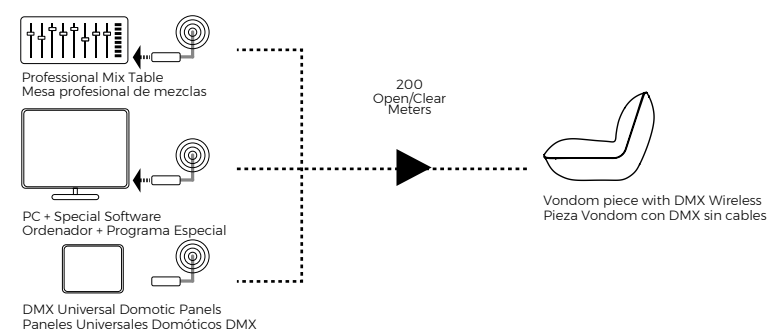

DMX Wireless

DMX 512 (Digital Multiplex) is a mechanism used for the electronic control of entertainment lighting, enabling communication between the control-table, our own lights and light sources. You can create customized and special environments. This allowed to control every Vondom product independently or in groups.

There are 2 different DMX Wireless, depending on our customer needs:

DMX WIRELESS PROFESSIONAL XLR PACK

Vondom DMX Wireless Professional XLR you can control all LED RGBW VONDOM pieces from your Mix Tables, PC+software, Domotic panels, etc.

DMX WIRELESS HOME WIFI PACK

2* Example of DMX Wireless Professional Customized Configuration

DMX IS FUN!

Vondom DMX Wireless Home Wi-Fi Pack is a Wi-Fi access point to control all LED RGBW VONDOM items with your IOS or Android devices.