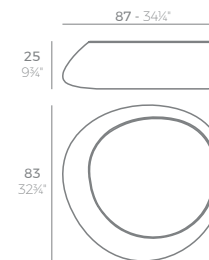

STONE

STONE Mesa Baja
STONE Low Table

	Basic Básico	Lacquered Lacado	White Led Cab. Led Blanco Cab.	RGBW Led Cab. Led RGBW Cab.	RGBW Led DMX Cab. Led RGBW DMX Cab.	RGBW Led Batt. Led RGBW Bat.	RGBW Led DMX Batt. Led RGBW DMX Bat.	Glass Top Sobre Cristal
Low Table Mesa Baja	55007	55007F	55007W	55007L	55007D	55007Y	55007DY	55007C