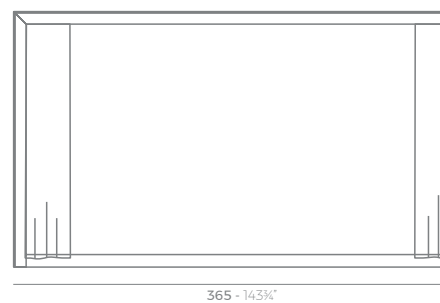

VELA Pérgola redonda (daybed no incluido)
VELA Round canopy (daybed not included)
ref. 54137F

VELA Cenedor S
VELA S Pavilion
ref. 54130F

VELA Cenedor M
VELA M Pavilion
ref. 54131F

VELA Cenedor L
VELA L Pavilion
ref. 54129F