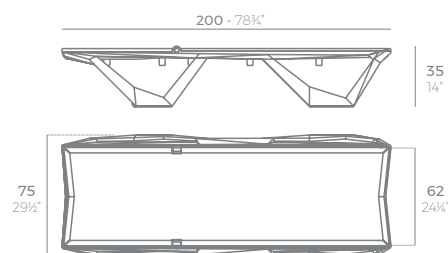

VOXEL

VOXEL Tumbona
VOXEL Sun Lounger
ref. 51035