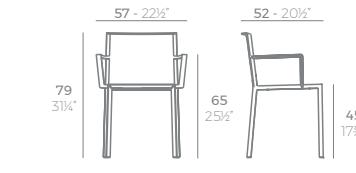

QUARTZ Silla con brazos
QUARTZ Chair with arms

Basic Básico	Lacquered Lacado	Cushion Acolchado (NAUTIC)	Cushion Acolchado (SILVERTEX, CREVIN, SAVANE, HERITAGE)
54195	54195F	54195CO	54195CCO