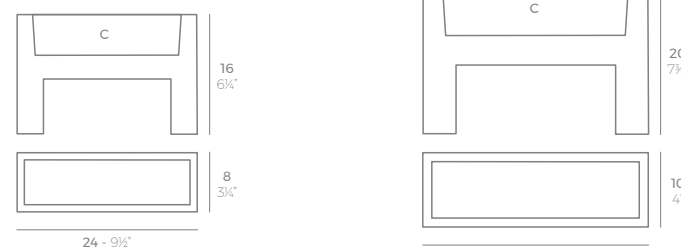

MURO NANO

MURO Nano 24 x 8 x 16 cm
WALL Nano 9½" x 3¼" x 6¼"

	Gal L	C = d x h in C = d x h cm	Nano Nano	Nano Lacquered Lacado Nano	Nano Led Nano Led
Nano Wall 9½"x3¼"x6¼" - Nano Muro 24x8x16 cm	¼ - 1	8½" x 2½" x 2½" - 22 x 6 x 7	42608A	42608F	42608W
Nano Wall 11¼"x4"x7¾" - Nano Muro 30x10x20 cm	½ - 15	11" x 3¼" x 3¼" - 28 x 8 x 8	42610A	42610F	42610W