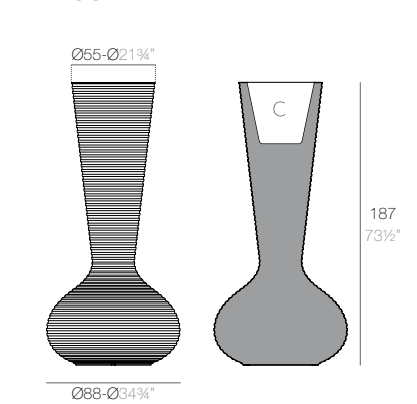

BLOOM

BLOOM Maceta
BLOOM Planter

	Gal L	C=Ø x h in C=Ø x h cm	Basic Basic	Self-watering Autoriego	Lacquered Lacado	White Led Cab. Led Blanco Cab.	RGBW Led Cab. Led RGBW Cab.	RGBW Led Batt. Led RGBW Bat.	RGBW Led DMX Cab. Led RGBW DMX Cab.	RGBW Led DMX Batt. Led RGBW DMX Bat.
Planter Maceta	2¼ - 10	Ø17¾" x 15¾" - Ø44 x 40	56019A	56019R	56019F	56019W	56019L	56019Y	56019D	56019DY