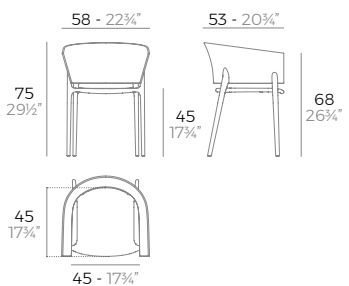

Basic. Básico.
REVOLUTION
Recycled plastic from the Mediterranean*
Lacquered. Lacado.

Price per unit
Precio unidad
- 65005
- 65005VR
- 65005F

WHITE	LACQ. WHITE
BLACK	LACQ. BLACK
ECRU	LACQ. RED
RED	LACQ. ANTH.
BRONZE	MILOS (R)
PICKLE	CALA (R)
NAVY	MANTA (R)

4 units
27,8 kg 0,41 m³
59,5 lb 14,7 ft³