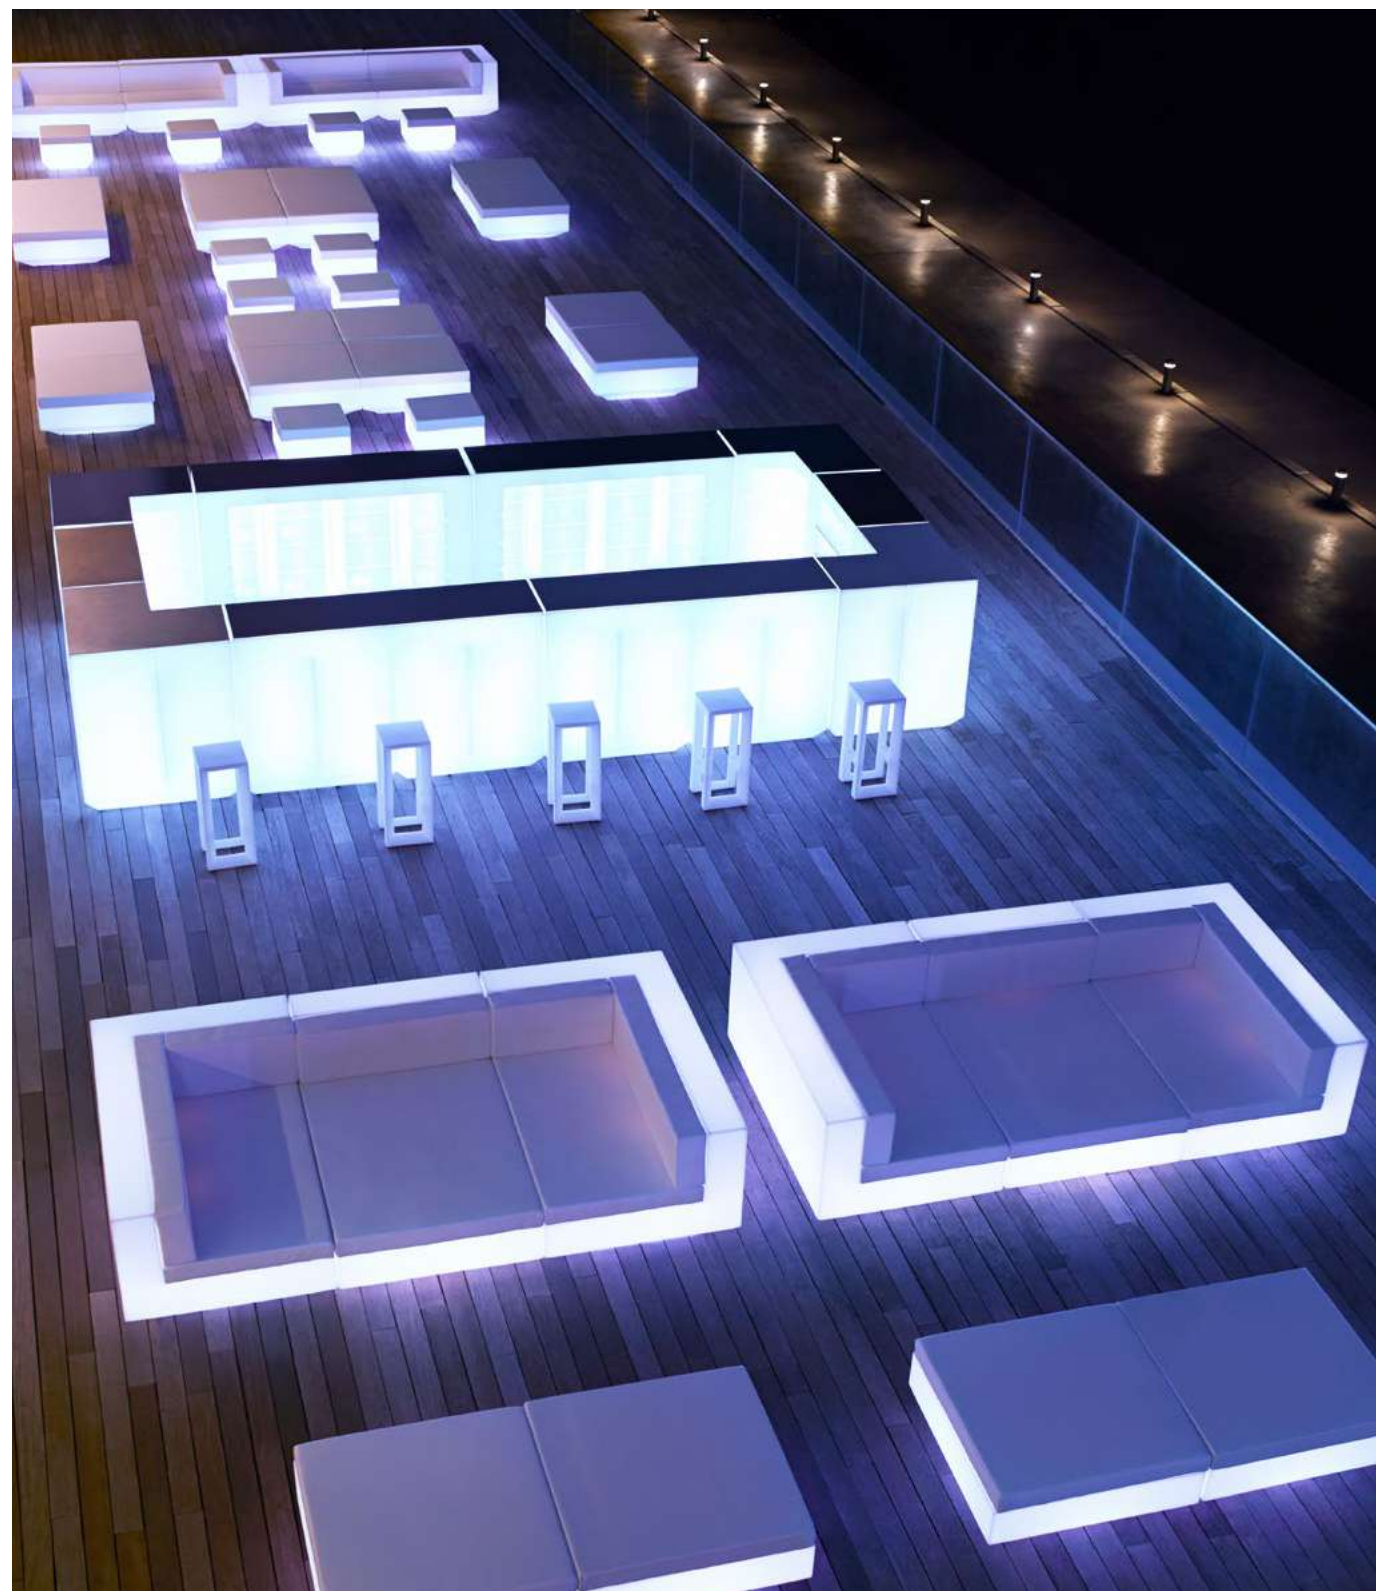

VELA
ARMCHAIR & TABLE & NANO POT
bronze + glass table top

VELA **COUNTER & CHAISE LONGUE & OTTOMANS & FRAME STOOLS**
ice + rgbw + nautic white cushions