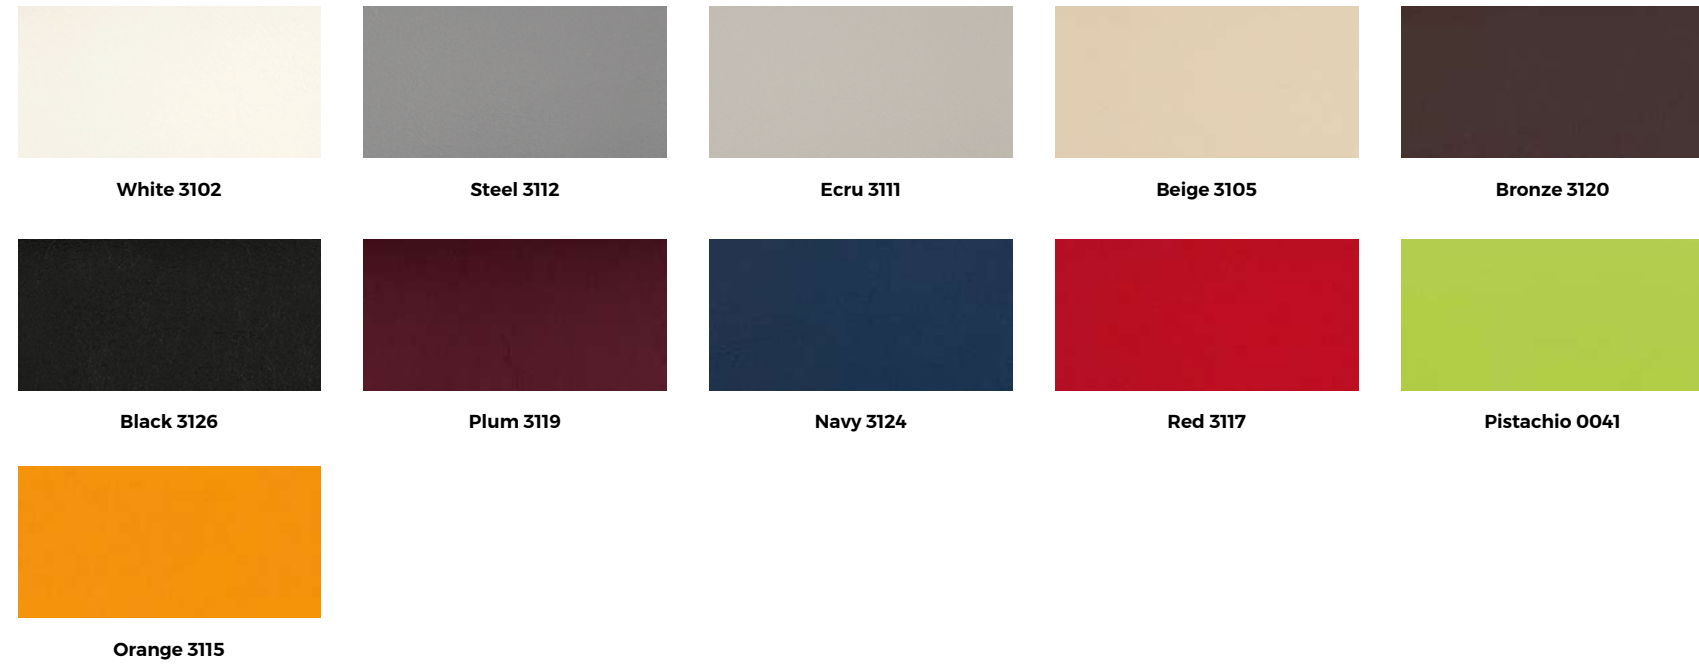

Nautical. (Group 1)