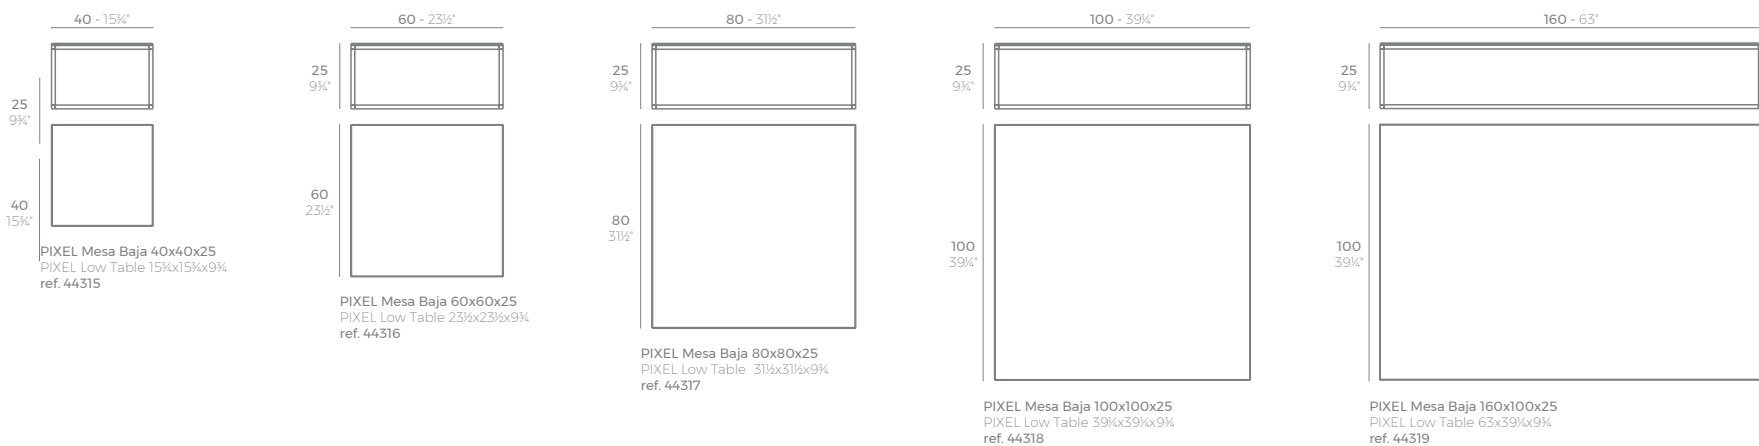

PIXEL

SUAVE