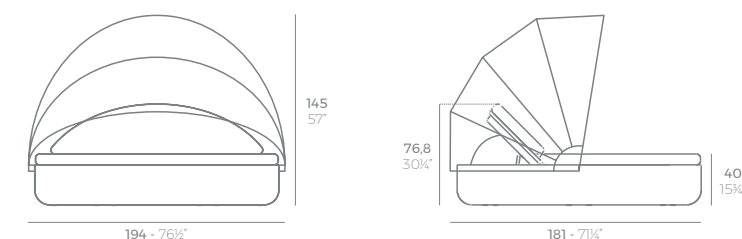

ULM Daybed reclining backrest con parasol plegable
ULM Daybed reclining backrest with folding sunroof

	Rotation Giro	Thick Cushion Grosor acolchado
Daybed reclining backrest with folding sunroof Daybed reclining con parasol plegable	360° 360°	4" 10