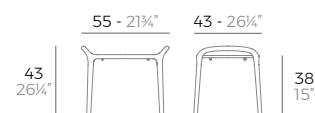

**TABLES
MESAS**

IBIZA side table / low stool