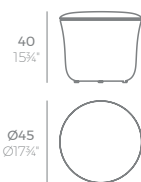

TABLET

TABLET Puff S
TABLET Ottoman S
ref. 54211

TABLET Puff L
TABLET Ottoman L
ref. 54213

SUAVE

SUAVE Puff Ø45x40cm
SUAVE Ottoman Ø45x40cm
ref. 67006

SUAVE Puff Ø65x40cm
SUAVE Ottoman Ø65x40cm
ref. 67007

SUAVE Puff Ø85x40cm
SUAVE Ottoman Ø85x40cm
ref. 67008