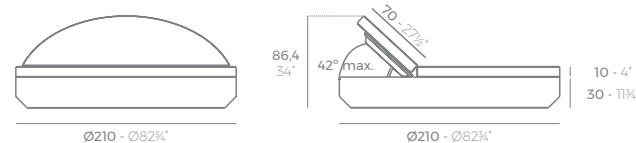

VELA

VELA Daybed redondo reclinable. Giro 360°. VELA Daybed 1 reclining backrest round. Rotation 360°.