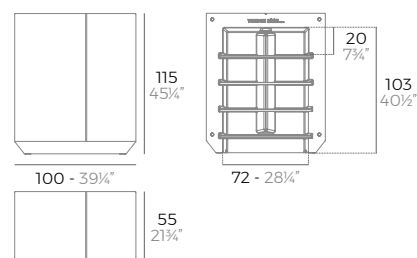

VELA single counter

56001B | 54099 | 54081 | 54081F | 54081W | 54081L | 54081Y