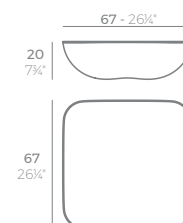

PILLOW

PILLOW Mesa Baja
PILLOW Low Table

	Basic Básico	Lacquered Lacado	White Led Cab. Led Blanco Cab.	RGBW Led Cab. Led RGBW Cab.	RGBW Led DMX Cab. Led RGBW DMX Cab.	RGBW Led Batt. Led RGBW Bat.	RGBW Led DMX Batt. Led RGBW DMX Bat.
Low Table Mesa Baja	55002	55002F	55002W	55002L	55002D	55002Y	55002DY