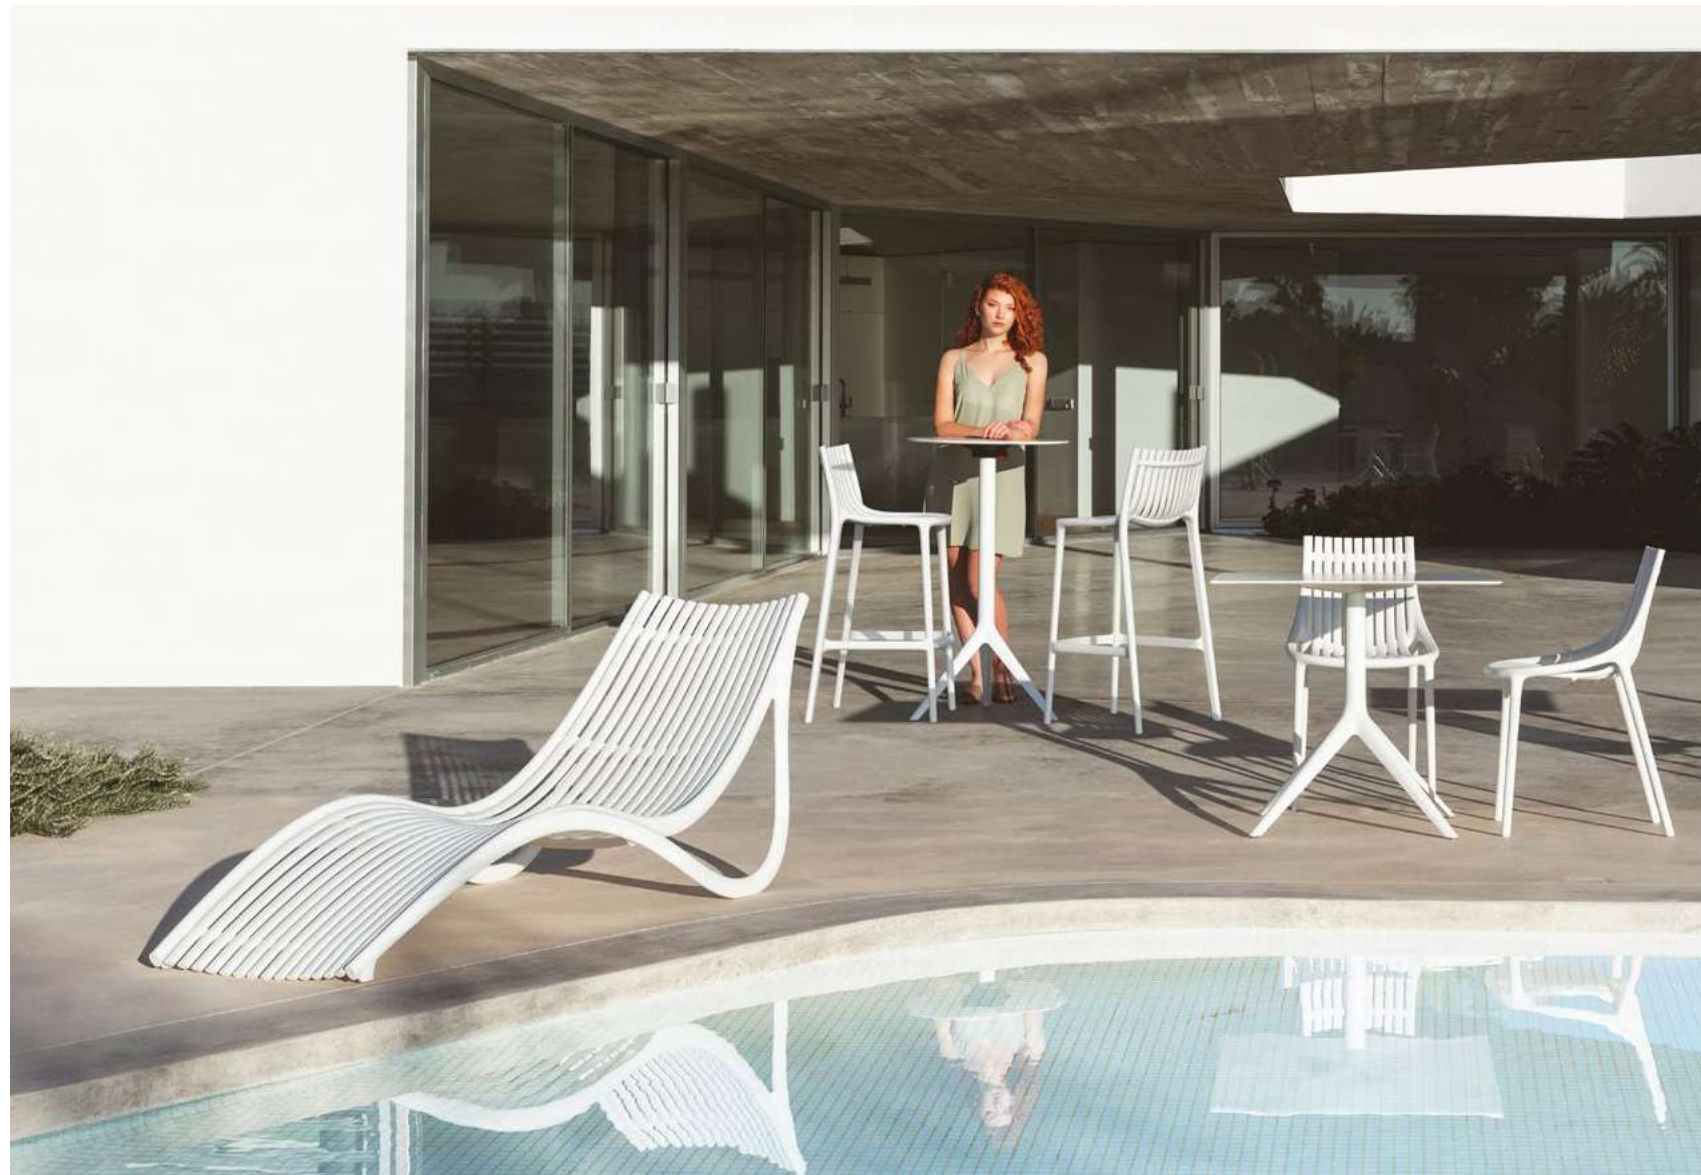

reddot winner 2020

IBIZA
SUN LOUNGER & LOW TABLE & LOUNGE CHAIR & CHAIRS
milos

IBIZA **SUN LOUNGER & SIDE TABLE & CHAIR & MARI-SOL TABLE**
milos & white + hpl fullwhite

IBIZA **SIDE TABLE/OTTOMAN & LOUNGE CHAIR**
pickle