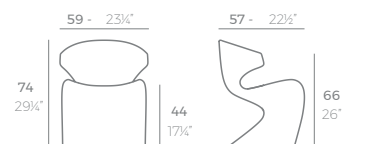

WING

WING Silla
WING Chair

Basic Básico	Lacquered Lacado	Cushion Acolchado
53034	53034F	53034CO