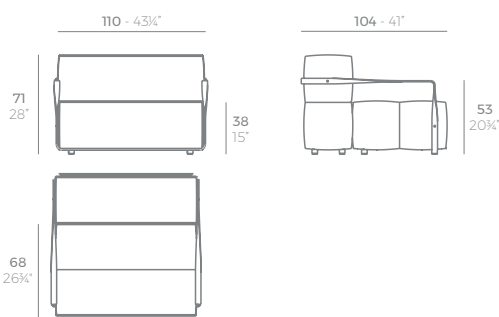

TABLET

TABLET Butaca
TABLET Lounge Chair
ref. 54319