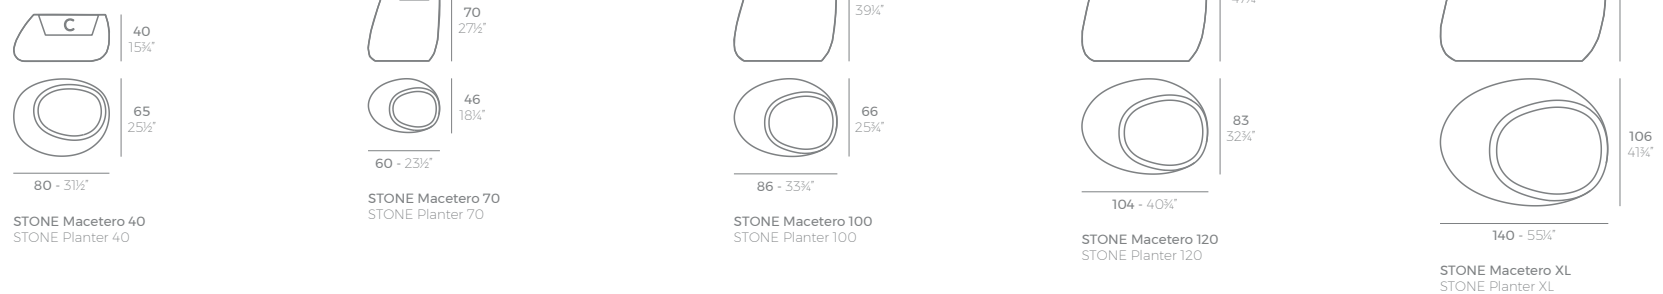

STONE

	Gal L	C= d x d' x h in C= d x d' x h cm	Basic Básico	Self-Watering Autorriego	Lacquered Lacado	White Led Cab. Led Blanco Cab.	RGBW Led Cab. Led RGBW Cab.	RGBW Led Batt. Led RGBW Bat.	RGBW Led DMX Cab. Led RGBW DMX Cab.	RGBW Led DMX Batt. Led RGBW DMX Bat.
Planter 40 - Macetero 40	8½ - 32	20½" x 15¼" x 10¼" - 52 x 39 x 26	55008A	55008R	55008F	55008W	55008L	55008Y	55008D	55008DY
Planter 70 - Macetero 70	5½ - 20	14½" x 11½" x 10¼" - 37 x 29 x 28	55009A	55009R	55009F	55009W	55009L	55009Y	55009D	55009DY
Planter 100 - Macetero 100	13½ - 52	21¼" x 15¼" x 15¼" - 54 x 44 x 39	55010A	55010R	55010F	55010W	55010L	55010Y	55010D	55010DY
Planter 120 - Macetero 120	27½ - 105	25½" x 22" x 18" - 65 x 56 x 46	55011A	55011R	55011F	55011W	55011L	55011Y	55011D	55011DY
Planter XL - Macetero XL	66½ - 252	35½" x 28¼" x 24½" - 90 x 72 x 62	55012A	55012R	55012F	55012W	55012L	55012Y	55012D	55012DY