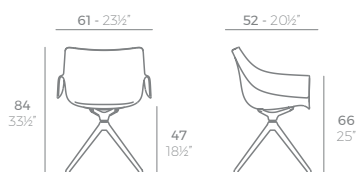

MANTA Sillón Giratorio
MANTA Armchair Swivel
ref. 65053