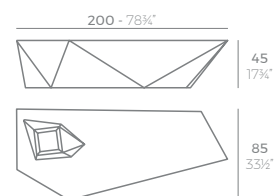

FAZ

FAZ Banco
FAZ Bench

	Basic Básico	Self-Watering Autorniego	Lacquered Lacado	White Led Cab. Led Blanco Cab.	RGBW Led Cab. Led RGBW Cab.	RGBW Led Batt. Led RGBW Bat.	RGBW Led DMX Cab. Led RGBW DMX Cab.	RGBW Led DMX Batt. Led RGBW DMX Bat.	Cushion Acolchado	Joining hardware kit for 3 benches Kit unión 3 bancos
Bench Banco	54046	54046R	54046F	54046W	54046L	54046Y	54046D	54046DY	54046CO	54046X