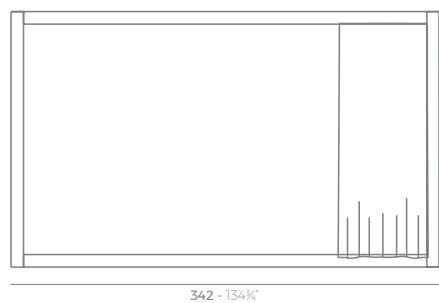

342 - 134 1/4"