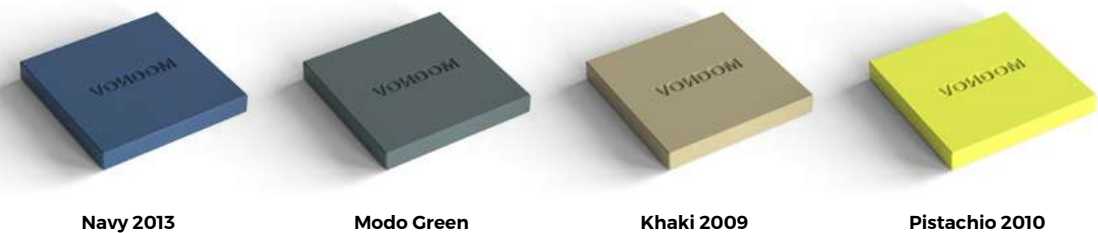

Lacquered. Lacado.