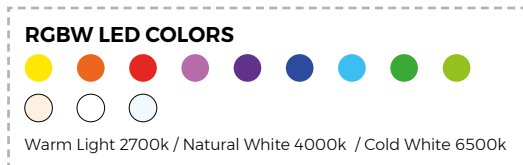

Unit with internal lighting with RGBW LED technology and remote control unit for switching colors. Available only in matte ice white finish. Remote control included.

RGBW LED DMX

Unit with internal lighting with RGBW LED technology and remote control unit for switching colors. Also controlled by DMX-1024 (wireless), enabling communication between one or more products simultaneously via the DMX transmitter (not included). There are two options to choose from: Professional XLR DMX and Home WIFI DMX.

Both options are available in various configurations:

1* DMX Wireless Standard Configuration.

2* DMX Wireless Customized Configuration.

WITH BATTERY

RGBW LED BATTERY

Unit with internal lighting with battery-powered RGBW LED technology. Includes charger and remote control for switching colors and charger. Available only in matte ice white finish.

RGBW LED DMX BATTERY

Unit with internal lighting with RGBW LED technology supplied by a battery (includes charger and remote control unit for switching colors). Also controlled by DMX-1024 (wireless), enabling communication between one or more products simultaneously via the DMX transmitter (not included). There are two options to choose from: Professional XLR DMX and Home WIFI DMX. (Remote control included).

Both options can have 2 different configurations:

1* DMX Wireless Standard Configuration.

2* DMX Wireless Customized Configuration.

Bluetooth Sound System

Connect your smartphone or tablet via Bluetooth to the built in speakers.

- Sound systems 200W Dual component.

- Bluetooth Ready v.4.0.

- Input: AUX Jack 3,5 mm.

- USB Charger for portable gadget - Output 5V= 1500mA

Lightning

POWER SUPPLY

LED WHITE

- Simple color LEDs 4500 K

- 720 - 2800 LM Max. (Models subject to availability)

- 12 - 72 W Max. (Models subject o availability)

- Power supply: Mean Well / Class 2 / IN: 100-240V AC / 50-60Hz

- IEE: Class A

- IP65 / applicable for wet areas.

- Ta: 40°C

- 4-5 m. white cable Ho5RN-F 2G1 mm2 + Plug (EU - AUS - UK)

- 4-5 m. white cable SJTW - 2 x AWG18 + Plug (USA)

- CE / RoHS / UL

NANO LED WHITE

- Simple color LEDs 4500 K

- 40 LM

- 14 W Max.

- Wall Power supply: IN: 100-240V AC / 50-60Hz

- IEE: Class A

- IP20 / indoor use only

- Ta: 35°C

- 2 Meters transparent cable with hand switch + EU Plug

- CE / RoHS

RGBW LED

- Multicolor LEDs RGBW

- Controller RF433 Mhz / 10-15 meters range

- 450 - 1100 LM Max. (Models subject to availability)

- 16 - 72 W Max. (Models subject to availability)

- Power supply: Mean Well / Class 2 / IN: 100-240V AC / 50-60Hz

- IEE: Class A

- IP65 / applicable for wet areas.

- Ta: 40°C

- 4-5 m. white cable Ho5RN-F 2G1 mm2 + Plug (EU - AUS - UK)

- 4-5 m. white cable SJTW - 2 x AWG18 + Plug (USA)

- CE / RoHS / UL

RGBW LED DMX

- Multicolor LEDs RGBW

- Controller RF433 Mhz / 10-15 meters range

- DMX 1024 decoder / 2.4Ghz wireless signal/ compatible with IOS or Android & Professional Installations.

- DMX 1024 decoder / 2.4 Ghz wireless signal.

- Home WiFi DMX wireless controller, compatible with IOS and Android (not included)

- Professional DMX wireless controller, connector XLR (not included)

- 450 - 1100 LM Max. (Models subject to availability)

- 12 - 72 W Max. (Models subject to availability)

- Power supply: Mean Well / Class 2 / IN: 100-240V AC / 50-60Hz

- IEE: Class A

- IP65 / applicable for wet areas.

- Ta: 40°C

- 4-5 m. white cable Ho5RN-F 2G1 mm2 + Plug (EU - AUS - UK)

- 4-5 m. white cable SJTW - 2 x AWG18 + Plug (USA)

- CE / RoHS / UL

BATTERY

BATTERY RGBW LED

- Multicolor LEDs RGBW

- Controller RF433 Mhz / 10-15 meters range

- 450 - 1100 LM Max. (depending on the model)

- 12 - 72 W Max. (depending on the model)

- Li-ion Battery 5.2.19 Ah (depending on the model) 12V / 6-8 h autonomy / Load 5h - 500 cycles

- Charger: 1.5A - 4A (depending on the model) IN: 100-240V AC / 50-60Hz

- IEE: Class A / CE / RoHS / IP65 (Suitable for wet areas)

- Ta: 40°C

BATTERY RGBW LED DMX

- Multicolor LEDs RGBW

- Controller RF433 Mhz / 10-15 meters range

- DMX 1024 decoder / 2.4 Ghz wireless signal.

- Home WiFi DMX wireless controller, compatible with IOS and Android (not included)

- Professional DMX wireless controller, connector XLR (not included)

- Li-ion Battery 5.2 - 19 Ah (depending on the model) 12V / 6-8 h autonomy / Load 5h - 500 cycles

- Charger: 1.5A - 4A (depending on the model) IN: 100-240V AC / 50-60Hz

- 1100 LM Max. (Models subject to availability)

- 12 - 72 W Max. (Models subject to availability)

- IEE: Class A / CE / RoHS / IP65 (Suitable for wet areas)

- Ta: 40°C

BATTERY NANO LED RGBW