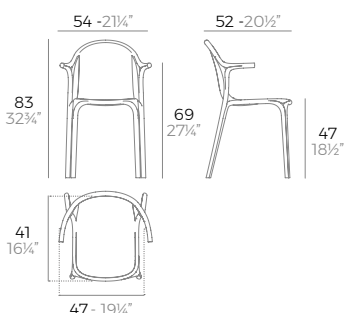

Basic. Básico.
REVOLUTION
Recycled plastic from the Mediterranean*
Lacquered. Lacado.

- 65038
- 65038VR
- 65038F

WHITE	LACQ. WHITE
BLACK	LACQ. BLACK
ECRU	LACQ. ANTH.
TORTORA	MILOS (R)
PICKLE	CALA (R)
	MANTA (R)

4 units
22,3 kg 0,44 m³
44 lb 15,3 ft³