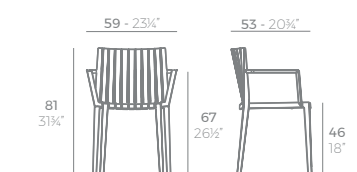

SPRITZ Silla con brazos
SPRITZ Chair with arms

Basic Básico	Cushion Acolchado (NAUTIC)	Cushion Acolchado (SILVERTEX, CREVIN, SAVANE, HERITAGE)
56015	56015CO	56015CCO