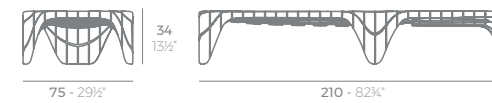

F3

F3 Tumbona
F3 Sun Lounger

	Basic Básico	Lacquered Lacado	Lacquered Two Tone Lacado Bicolor	Cushion Acolchado
Sun Lounger - Tumbona	60005	60005F	60005FP	60005CO