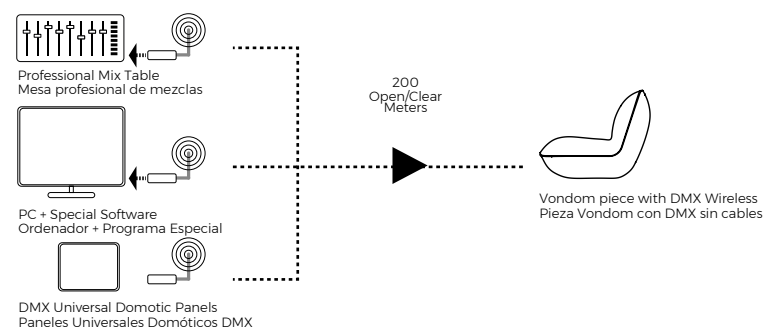

1* DMX Wireless Standard Configuration

Preset three separate Family products: POTS, LAMPS & FURNITURE.

2* DMX Wireless Customized Configuration

You can send us your customized special environment that you want to control independently and we will set it up.