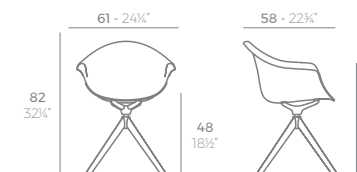

INCASSO Sillón Giratorio Madera
INCASSO Armchair Swivel Wooden Legs
ref. 56034