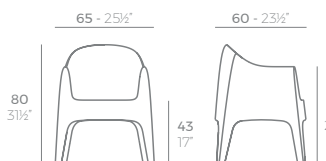

SOLID Sillón
SOLID Armchair

Basic Básico	Cushion Acolchado (NAUTIC)	Cushion Acolchado (SILVERTEX, CREVIN, SAVANE, HERITAGE)
55027	55027CO	55027CCO