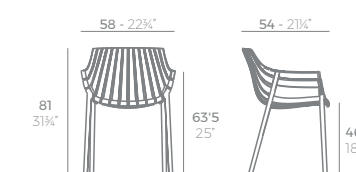

SPRITZ Sillón
SPRITZ Armchair

Basic Básico	Cushion Acolchado (NAUTIC)	Cushion Acolchado (SILVERTEX, CREVIN, SAVANE, HERITAGE)
56017	56017CO	56017CCO