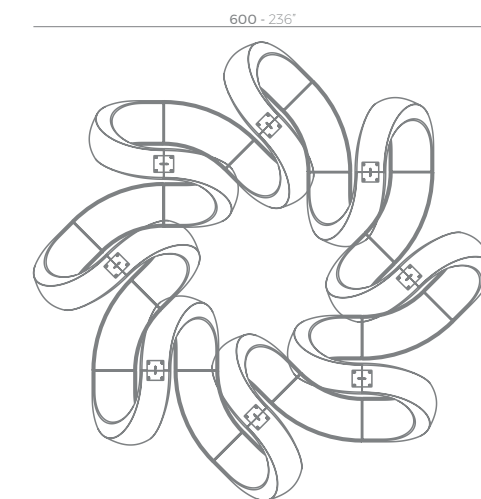

8 x 60007 AND - AND
8 x 60006 AND Banco - AND Bench