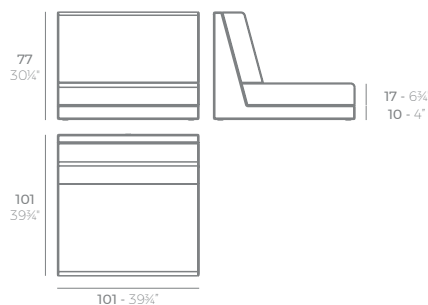

PIXEL Sofá Módulo Central Alto
PIXEL Sectional Sofa High Armless