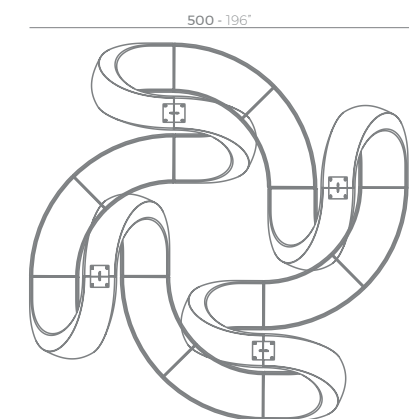

4 x 60007 AND - AND
8 x 60006 AND Banco - AND Bench