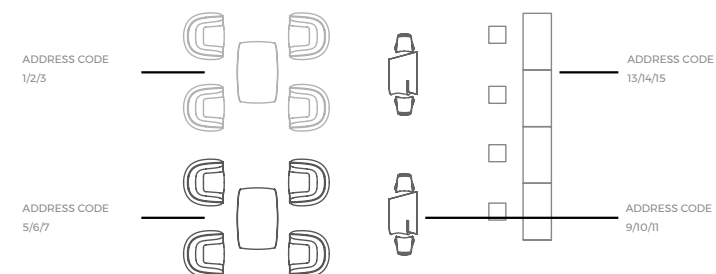

2* Example of DMX Wireless Professional Customized Configuration