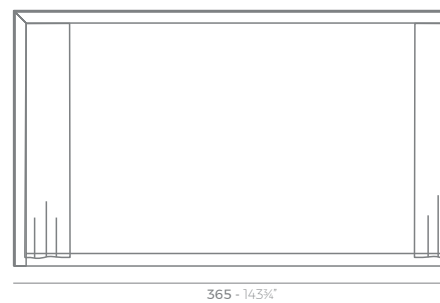

VELA Cenedor M
VELA M Pavilion
ref. 54131F