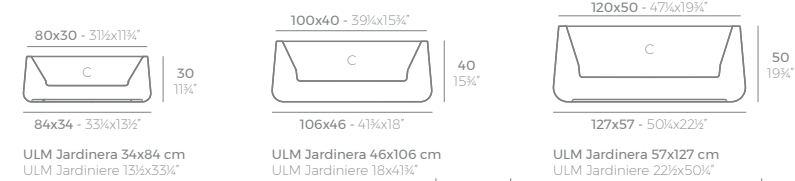

ULM JARDINERAS

ULM Jardinera 80x34 cm ULM Jardiniere 13½x53¼"
ULM Jardinera 46x106 cm ULM Jardiniere 18x41¼"
ULM Jardinera 57x127 cm ULM Jardiniere 22½x50¼"