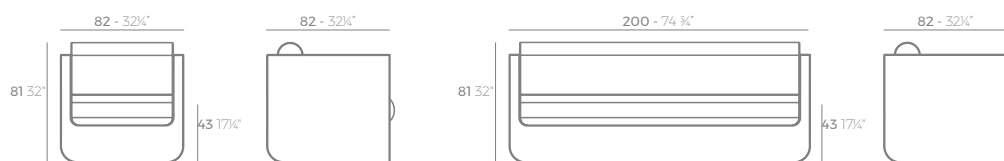

ULM

ULM Butaca
ULM Lounge Chair

ULM Sofá
ULM Sofa

	Basic Básico	Lacquered Lacado	White Led Cab. Led Blanco Cab.	RGBW Led Cab. Led RGBW Cab.	RGBW Led DMX Cab. Led RGBW DMX Cab.	RGBW Led Batt. Led RGBW Bat.	RGBW Led DMX Batt. Led RGBW DMX Batt.
Lounge Chair - Butaca	54134	54134F	54134W	54134L	54134D	54134Y	54134DY
Sofa - Sofá	54135	54135F	54135W	54135L	54135D	54135Y	54135DY