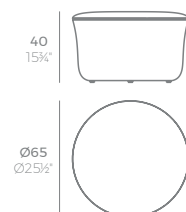

TABLET

TABLET Puff S
TABLET Ottoman S
ref. 54211

TABLET Puff L
TABLET Ottoman L
ref. 54213

SUAVE

SUAVE Puff Ø45x40cm
SUAVE Ottoman Ø45x40cm
ref. 67006

SUAVE Puff Ø65x40cm
SUAVE Ottoman Ø65x40cm
ref. 67007

SUAVE Puff Ø85x40cm
SUAVE Ottoman Ø85x40cm
ref. 67008