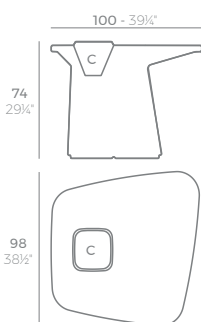

NOMA

Noma Mesa Noma Table

	Gal L	C (d x h) in C (a x h) cm	Basic Básico	Self-Watering Autorriego	Lacquered Lacado	White Led Cab. Led Blanco Cab.	RGBW Led Cab. Led RGBW Cab.	RGBW Led DMX Cab. Led RGBW DMX Cab.	RGBW Led Batt. Led RGBW Bat.	RGBW Led DMX Batt. Led RGBW DMX Bat.
Table - Mesa	1½" - 7	7½" x 7½" - 20 x 20	45100A	45100R	45100F	45100W	45100L	45100D	45100Y	45100DY