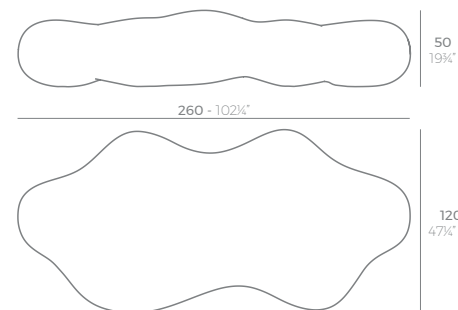

BENCHES BANCOS

LAVA

LAVA Banco
LAVA Bench

	Basic Básico	Lacquered Lacado	White Led Cab. Led Blanco Cab.	RGBW Led Cab. Led RGBW Cab.	RGBW Led Batt. Led RGBW Bat.	RGBW Led DMX Cab. Led RGBW DMX Cab.	RGBW Led DMX Batt. Led RGBW DMX Bat.	Ceiling holder kit Kit soporte colgante
Bench Banco	51012	51012F	51012W	51012L	51012Y	51012D	51012DY	51012X

FAZ

	Basic Básico	Self-Watering Autorniego	Lacquered Lacado	White Led Cab. Led Blanco Cab.	RGBW Led Cab. Led RGBW Cab.	RGBW Led Batt. Led RGBW Bat.	RGBW Led DMX Cab. Led RGBW DMX Cab.	RGBW Led DMX Batt. Led RGBW DMX Bat.	Cushion Acolchado	Joining hardware kit for 3 benches Kit unión 3 bancos
Bench Banco	54046	54046R	54046F	54046W	54046L	54046Y	54046D	54046DY	54046CO	54046X