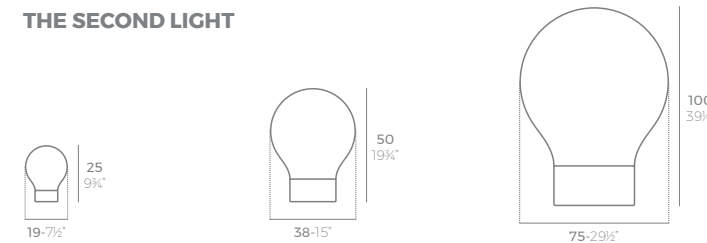

THE SECOND LIGHT

THE SECOND LIGHT Ø19 cm
THE SECOND LIGHT Ø7½"

THE SECOND LIGHT Ø38 cm
THE SECOND LIGHT Ø15"

THE SECOND LIGHT Ø75 cm
THE SECOND LIGHT Ø29½"

	White Led Cab. Led Blanco Cab.	RGBW Led Cab. Led RGBW Cab.	RGBW Led Batt. Led RGBW Bat.	RGBW Led DMX Cab. Led RGBW DMX Cab.	RGBW Led DMX Batt. Led RGBW DMX Bat.	Hanging Support Kit Kit Soporte Colgante
Ø7½" - Ø19 cm	-	46019L	-	-	-	48000X
Ø15" - Ø38 cm	46038W	46038L	46038Y	46038D	46038DY	48000X
Ø29½" - Ø75 cm	46075W	46075L	46075Y	46075D	46075DY	48000X