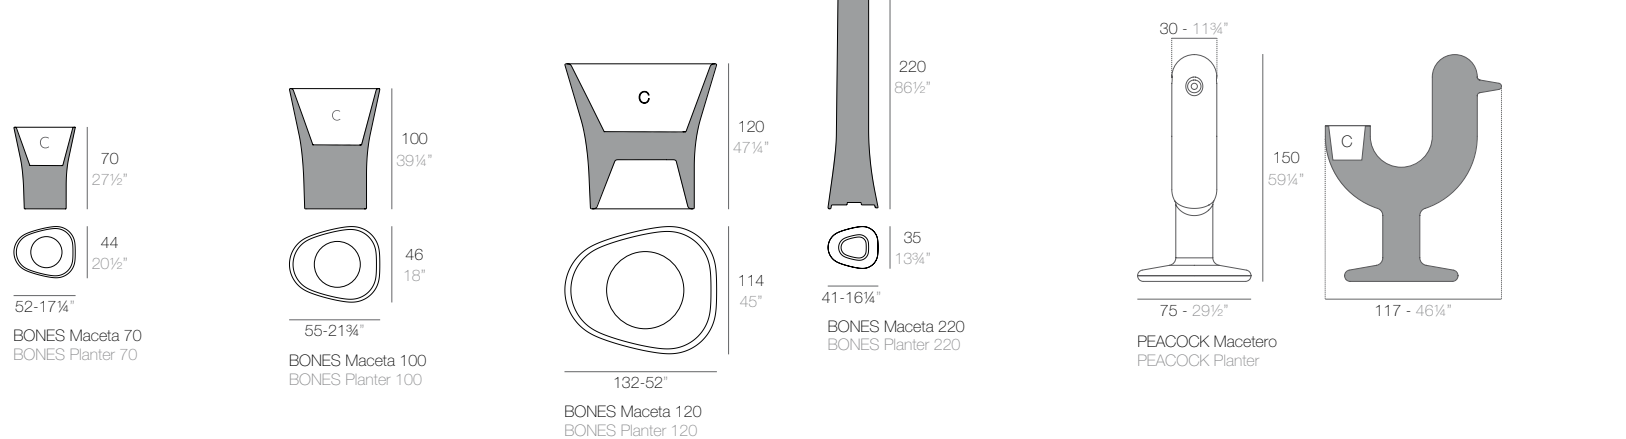

BONES

Model	Gal L	C= (d x d) x h in - C= (d x d) x h cm	Basic Basic	Self-watering Autoriego	Lacquered Lacado	White Led Cab. Led Blanco Cab.	RGBW Led Cab. Led RGBW Cab.	RGBW Led Batt. Led RGBW Bat.	RGBW Led DMX Cab. Led RGBW DMX Cab.	RGBW Led DMX Batt. Led RGBW DMX Bat.
Planter 70 - Maceta 70	7¾ - 29	(19¾" x 15") x 11" - (47 x 38) x 28	57002A	57002R	57002F	57002W	57002L	57002Y	57002D	57002DY
Planter 100 - Maceta 100	8 - 30,5	(19¾" x 15¾") x 11" - (50 x 39) x 28	57003A	57003R	57003F	57003W	57003L	57003Y	57003D	57003DY
Planter 120 - Maceta 120	119 - 452	(49½" x 41") x 24¾" - (126 x 104) x 63	57004A	57004R	57004F	57004W	57004L	57004Y	57004D	57004DY
Planter 220 - Maceta 220	1 - 4	(8¼" x 6¾") x 7¾" - (21 x 17) x 19	57001A	-	57001F	57001W	57001L	57001Y	57001D	57001DY