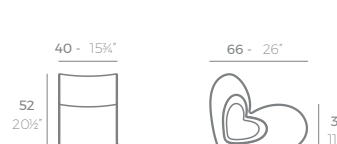

AGATHA

AGATHA Silla
AGATHA Chair

Basic Básico	Lacquered Lacado	L Two-Tone L Dos Tonos
52001	52001F	52001FP