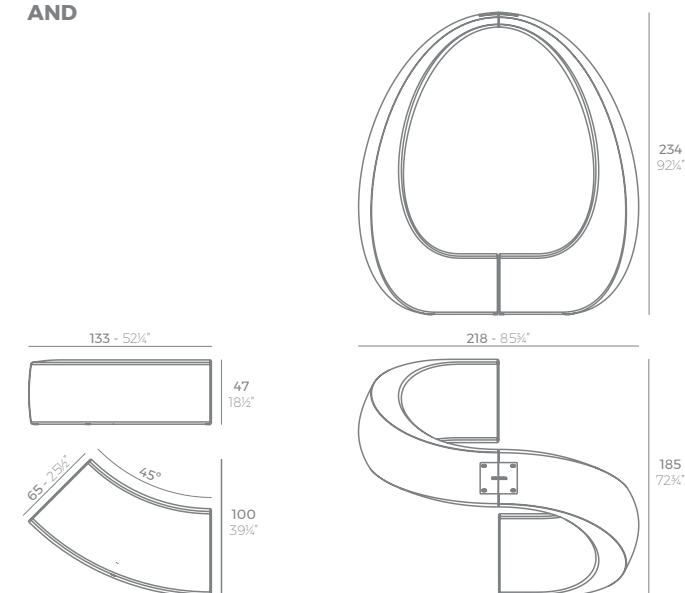

AND

AND Banco
AND Bench

AND (2 ud)
AND (2 units)

	Basic Básico	Lacquered Lacado	White Led Cab. Led Blanco Cab.	RGBW Led Cab. Led RGBW Cab.	RGBW Led Batt. Led RGBW Bat.	RGBW Led DMX Cab. Led RGBW DMX Cab.	RGBW Led DMX Batt. Led RGBW DMX Bat.	Cushion Acolchado
Bench Blanco	60006	60006F	60006W	60006L	60006Y	60006D	60006DY	60006CO
AND 2 units AND 2 unidades	60007	60007F	60007W	60007L	60007Y	60007D	60007DY	60007CO