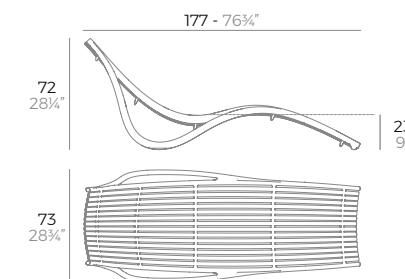

IBIZA sun lounger.

Basic. Básico.
REVOLUTION
Recycled plastic from the Mediterranean*

-
51035KIT
-
51038

- WHITE
- ECRU
- MILOS (R)
- CALA (R)
- MANTA (R)

4 units
71,7 kg - 1,17 m³
158 lb - 41,3 ft³

IBIZA sun lounger's table.