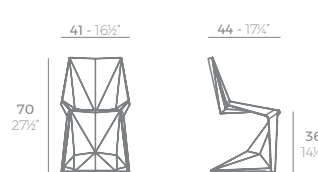

VOXEL

VOXEL Silla mini
VOXEL Chair mini

Basic Básico	Lacquered Lacado
51036	51036F