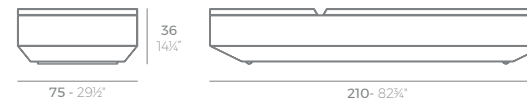

VELA

VELA Tumbona
VELA Sun Lounger

	Basic Básico	Lacquered Lacado	White Led Cab. Led Blanco Cab.	RGBW Led Cab. Led RGBW Cab.	RGBW Led Batt. Led RGBW Bat.	RGBW Led DMX Cab. Led RGBW DMX Cab.	RGBW Led DMX Batt. Led RGBW DMX Bat.
Sun Lounger - Tumbona	54034	54034F	54034W	54034L	54034Y	54034D	54034DY