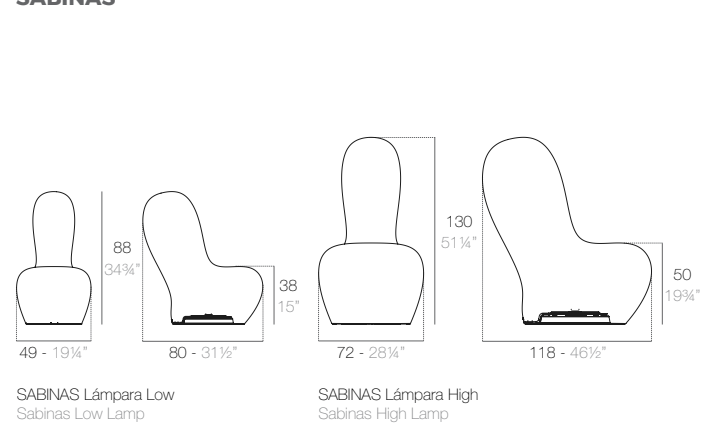

SABINAS

	White Led Cab. Led Blanco Cab.	RGBW Led Cab. Led RGBW Cab.	RGBW Led Batt. Led RGBW Bat.	RGBW Led DMX Cab. Led RGBW DMX Cab.	RGBW Led DMX Batt. Led RGBW DMX Bat.
Low Lamp Lámpara Low	45011W	45011L	45011Y	45011D	45011DY
High Lam Lámpara High	45010W	45010L	45010Y	45010D	45010DY