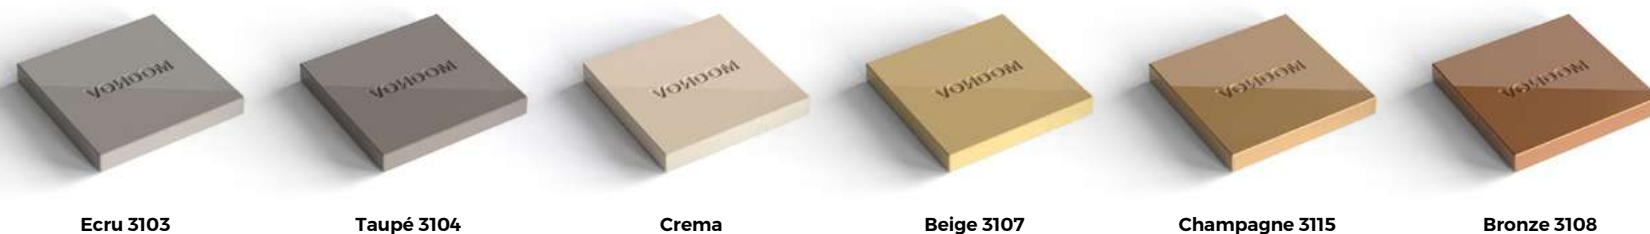

Lacquered. Lacado.