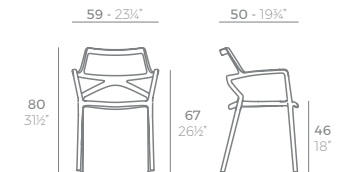

DELTA

DELTA Silla con brazos
DELTA Chair with arms

Basic Básico	Lacquered Lacado	Cushion Acolchado (NAUTIC)	Cushion Acolchado (SILVERTEX, CREVIN, SAVANE, HERITAGE)
66026	66026F	66026CO	66026CCO