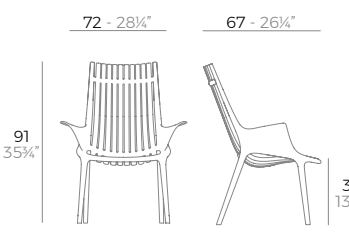

Basic. Básico.
REVOLUTION
Recycled plastic from the Mediterranean*
Lacquered. Lacado.

- 65039
- 65039VR

WHITE	MILOS (R)
BLACK	CALA (R)
ECRU	MANTA (R)
PICKLE	

4 units
38,5 kg - 0,92 m³
85 lb - 32,5 ft³