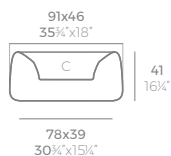

ORGANIC JARDINERAS

	Gal L	C= Ø x h in C= Ø x h cm	Basic Básico	Self-Watering Autorriego	Lacquered Lacado	White Led Cab. Led Blanco Cab.	RGBW Led Cab. Led RGBW Cab.	RGBW Led Batt. Led RGBW Bat.	RGBW Led DMX Cab. Led RGBW DMX Cab.	RGBW Led DMX Batt. Led RGBW DMX Bat.
Jardiniere 24 1/4" x 12 1/2" x 1 1/2" - Jardinerera 63x32x29 cm	2 - 8	7 1/2" x 14 1/2" x 4" - 19 x 37 x 10	42317A	42317R	42317RF	42317W	42317L	42317Y	42317D	42317DY
Jardiniere 35 1/4" x 18" x 16 1/4" - Jardinerera 91x46x41 cm	4 1/4 - 16	10 1/2" x 20 1/2" x 7 1/2" - 27 x 53 x 20	42318A	42318R	42318RF	42318W	42318L	42318Y	42318D	42318DY
Jardiniere 30" x 15" x 23 1/4" - Jardinerera 76x38x59 cm	4 1/4 - 16	9" x 17 1/2" x 5 1/2" - 23 x 45 x 14	42319A	42319R	42319RF	42319W	42319L	42319Y	42319D	42319DY