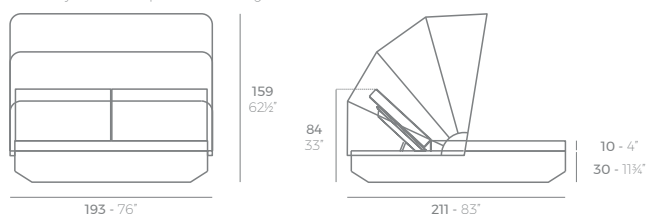

VELA

FRAME VINEYARD

FRAME VINEYARD Daybed con capota trenzada. FRAME VINEYARD Daybed with woven rope parasol.

	Basic Básico	Lacquered Lacado	White Led Cab. Led Blanco Cab.	RGBW Led Cab. Led RGBW Cab.	RGBW Led Batt. Led RGBW Bat.	RGBW Led DMX Cab. Led RGBW DMX Cab.	RGBW Led DMX Batt. Led RGBW DMX Bat.
Daybed round basic. Daybed basic redondo	54108	54108F	54108W	54108L	54108Y	54108D	54108DY
Daybed round basic with folding sunroof. Daybed basic redondo con parasol plegable	54187	54187F	54187W	54187L	54187Y	54187D	54187DY
Daybed 1 reclining backrest round. Daybed redondo reclinable	54122	54122F	54122W	54122L	54122Y	54122D	54122DY
Daybed 1 reclining backrest round with folding sunroof. Daybed redondo reclinable con parasol plegable	54188	54188F	54188W	54188L	54188Y	54188D	54188DY
Daybed basic square. Daybed basic cuadrado	54107	54107F	54107W	54107L	54107Y	54107D	54107DY
Daybed basic square with folding sunroof. Daybed basic cuadrado con parasol plegable	54184	54184F	54184W	54184L	54184Y	54184D	54184DY
Daybed 2 reclining backrest square. Daybed 2 cabezales reclinables	54180	54180F	54180W	54180L	54180Y	54180D	54180DY
Daybed 2 reclining backrest square with folding sunroof. Daybed 2 cabezales reclinables con parasol plegable	54185	54185F	54185W	54185L	54185Y	54185D	54185DY
Daybed 4 reclining backrest square. Daybed 4 cabezales reclinables	54104	54104F	54104W	54104L	54104Y	54104D	54104DY
Daybed 4 reclining backrest square with folding sunroof. Daybed 4 cabezales reclinables con parasol plegable	54186	54186F	54186W	54186L	54186Y	54186D	54186DY

Optional Opcional