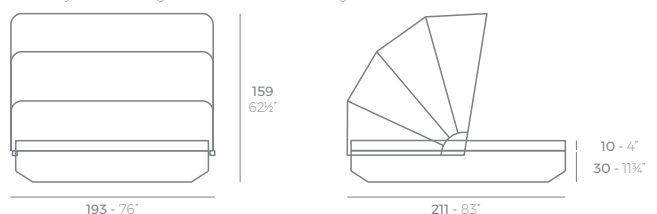

VELA

FRAME VINEYARD

FRAME VINEYARD Daybed con capota trenzada. FRAME VINEYARD Daybed with woven rope parasol.

	Basic Básico	Lacquered Lacado	White Led Cab. Led Blanco Cab.	RGBW Led Cab. Led RGBW Cab.	RGBW Led Batt. Led RGBW Bat.	RGBW Led DMX Cab. Led RGBW DMX Cab.	RGBW Led DMX Batt. Led RGBW DMX Bat.
Daybed round basic. Daybed basic redondo	54108	54108F	54108W	54108L	54108Y	54108D	54108DY
Daybed round basic with folding sunroof. Daybed basic redondo con parasol plegable	54187	54187F	54187W	54187L	54187Y	54187D	54187DY
Daybed 1 reclining backrest round. Daybed redondo reclinable	54122	54122F	54122W	54122L	54122Y	54122D	54122DY
Daybed 1 reclining backrest round with folding sunroof. Daybed redondo reclinable con parasol plegable	54188	54188F	54188W	54188L	54188Y	54188D	54188DY
Daybed basic square. Daybed basic cuadrado	54107	54107F	54107W	54107L	54107Y	54107D	54107DY
Daybed basic square with folding sunroof. Daybed basic cuadrado con parasol plegable	54184	54184F	54184W	54184L	54184Y	54184D	54184DY
Daybed 2 reclining backrest square. Daybed 2 cabezales reclinables	54180	54180F	54180W	54180L	54180Y	54180D	54180DY
Daybed 2 reclining backrest square with folding sunroof. Daybed 2 cabezales reclinables con parasol plegable	54185	54185F	54185W	54185L	54185Y	54185D	54185DY
Daybed 4 reclining backrest square. Daybed 4 cabezales reclinables	54104	54104F	54104W	54104L	54104Y	54104D	54104DY
Daybed 4 reclining backrest square with folding sunroof. Daybed 4 cabezales reclinables con parasol plegable	54186	54186F	54186W	54186L	54186Y	54186D	54186DY

Optional Opcional