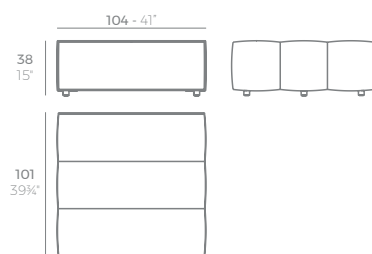

TABLET

TABLET Puff S
TABLET Ottoman S
ref. 54211

TABLET Puff L
TABLET Ottoman L
ref. 54213

SUAVE

SUAVE Puff Ø45x40cm
SUAVE Ottoman Ø45x40cm
ref. 67006

SUAVE Puff Ø65x40cm
SUAVE Ottoman Ø65x40cm
ref. 67007

SUAVE Puff Ø85x40cm
SUAVE Ottoman Ø85x40cm
ref. 67008