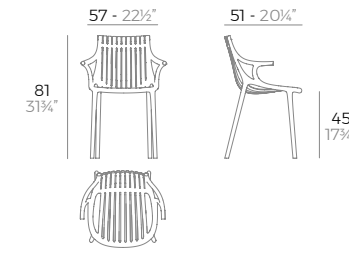

Basic. Básico.
REVOLUTION
Recycled plastic from the Mediterranean*
Lacquered. Lacado.

- 65044
- 65044VR

WHITE	MILOS (R)
BLACK	CALA (R)
ECRU	MANTA (R)
PICKLE	

4 units
25 kg - 0,38 m³
55 lb - 13,4 ft³