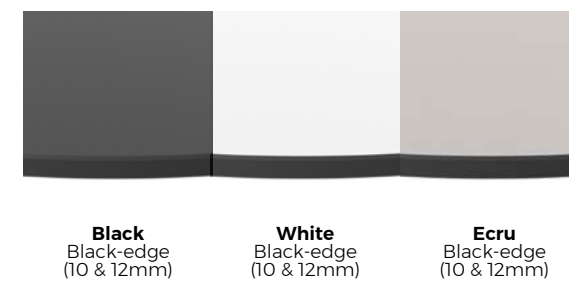

HPL BLACK-EDGE FINISHES