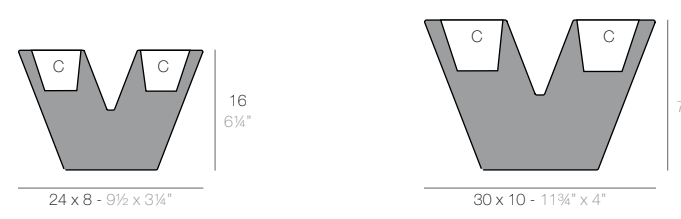

UVE NANO

	Gal L	C = d x h in C = d x h cm	Nano Nano	Nano Lacquered Lacado Nano	Nano Led Nano Led
Uve 24 x 8 x 16 cm - Uve 24x8x16 cm	0'05+0'05 - 0'2+0'2	3" x 2½" x 2½" - 7 x 6 x 6	43308A	43308F	43308W
Uve 11¼"x4"x7¾" - Uve 30x10x20 cm	0'1+0'1 - 0'4+0'4	3½" x 3¼" x 3¼" - 9 x 8 x 8	43310A	43310F	43310W

VASES

Vases Isla. Grosor Acolchado Isla: 4 cm.
Vases Island. Thick Cushion: 4 cm / 1 ½"

	Gal L	C (d x h) in C (a x h) cm	Basic	Self-watering Autorriego	Lacquered Lacado	White Led Cab. Led Blanco Cab.	RGBW Led Cab. Led RGBW Cab.	RGBW Led Batt. Led RGBW Bat.	RGBW Led DMX Cab. Led RGBW DMX Cab.	RGBW Led DMX Batt. Led RGBW DMX Bat.	Cushion Acolchado
Island Isla	2'71/4" 103	Ø27¼"x15¼" Ø69 x 39	47178A	47178R	47178F	47178W	47178L	47178Y	47178D	47178DY	47178CO