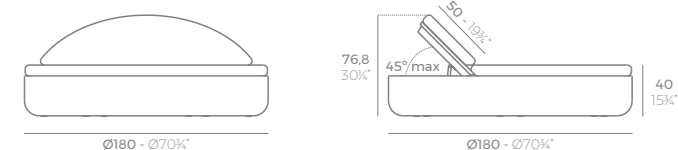

ULM Daybed reclining
ULM Daybed reclining backrest

	Rotation Giro	Thick Cushion Grosor acolchado
Daybed reclining backrest Daybed reclining	360° 360°	4" 10