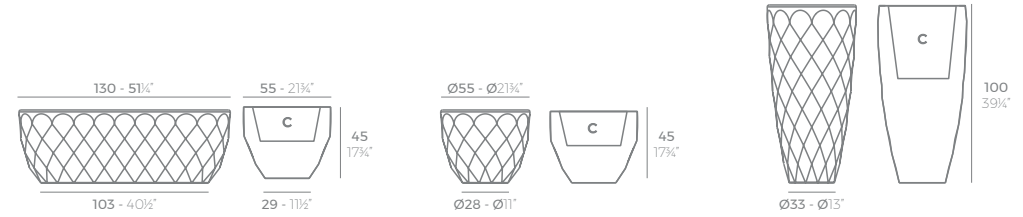

VASES

VASES Jardinera VASES Jardiniere
VASES Macetero 055 VASES Planter 055
VASES Macetero 065 VASES Planter 065

	Gal L	C= Ø x h in - C= Ø x h cm	Basic Básico	Self-Watering Autorriego	Lacquered Lacado	White Led Cab. Led Blanco Cab.	RGBW Led Cab. Led RGBW Cab.	RGBW Led Batt. Led RGBW Bat.	RGBW Led DMX Cab. Led RGBW DMX Cab.	RGBW Led DMX Batt. Led RGBW DMX Bat.
Jardiniere - Jardinera	34 - 128	47¼" x 18" x 15¼" - 120 x 46 x 39	47130A	47130R	47130F	47130W	47130L	47130Y	47130D	47130DY
Planter 055 - Maceta 055	11 - 41	Ø18" x 11¼" - Ø46 x 30	47055A	47055R	47055F	47055W	47055L	47055Y	47055D	47055DY
Planter 065 - Maceta 065	15 - 56	Ø19¾" x 15¼" - Ø50 x 39	47065A	47065R	47065F	47065W	47065L	47065Y	47065D	47065DY