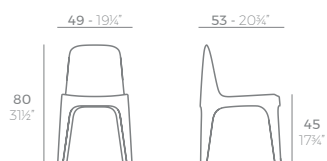

SOLID

SOLID Silla
SOLID Chair

Basic Básico	Cushion Acolchado (NAUTIC)	Cushion Acolchado (SILVERTEX, CREVIN, SAVANE, HERITAGE)
55024	55024CO	55024CCO