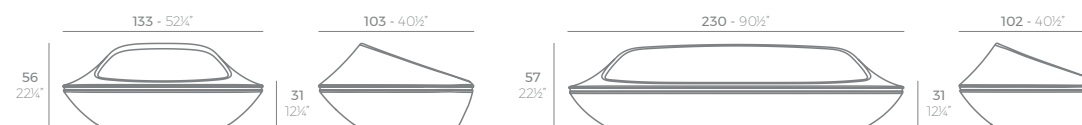

UFO

UFO Butaca
UFO Lounge Chair

UFO Sofá
UFO Sofa

	Basic Básico	Lacquered Lacado	White Led Cab. Led Blanco Cab.	RGBW Led Cab. Led RGBW Cab.	RGBW Led DMX Cab. Led RGBW DMX Cab.	RGBW Led Batt. Led RGBW Bat.	RGBW Led DMX Batt. Led RGBW DMX Bat.	Cushion Acolchado	Set 5 Wheels Set 5 Ruedas
Lounge Chair - Butaca	63001	63001F	63001W	63001L	63001D	63001Y	63001DY	63001CO	63001B
Sofa - Sofá	63002	63002F	63002W	63002L	63002D	63002Y	63002DY	63002CO	-