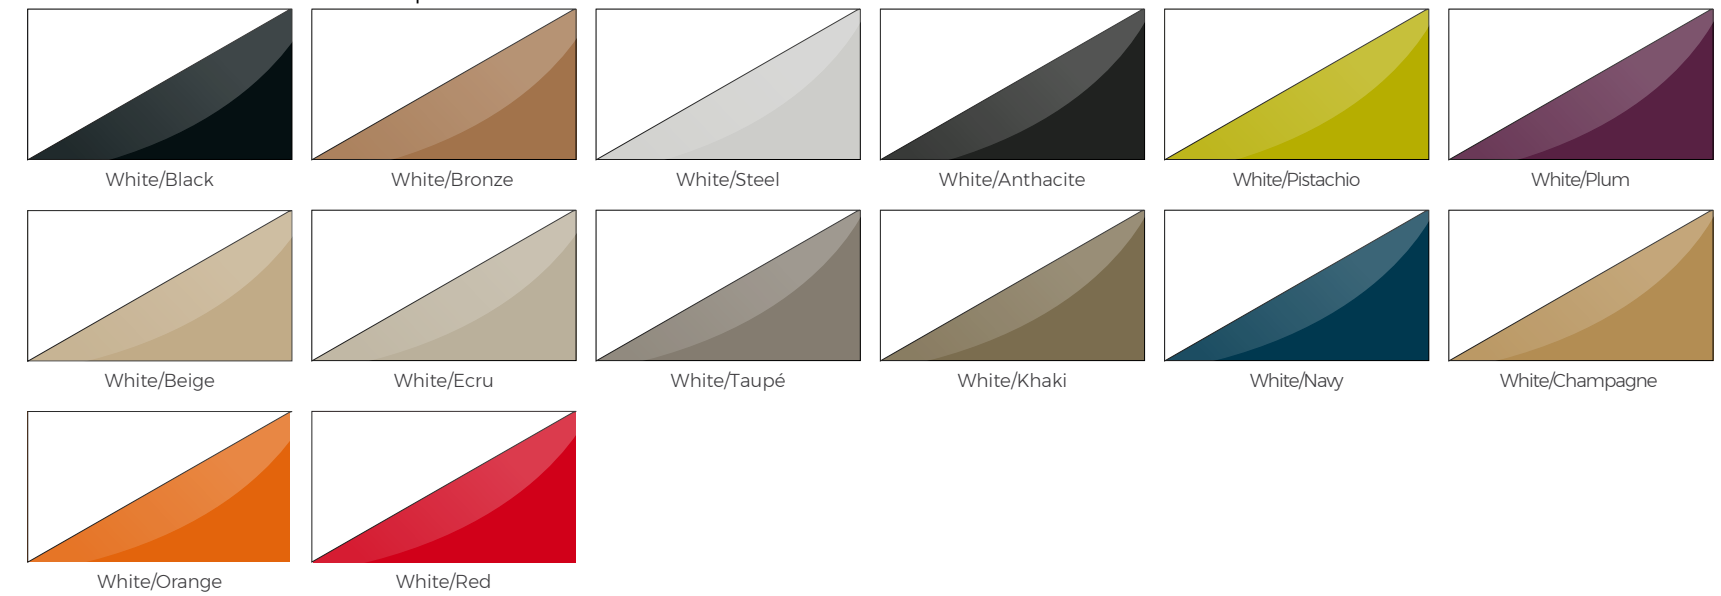

Bicolor Lacado. Two-Tone lacquered.