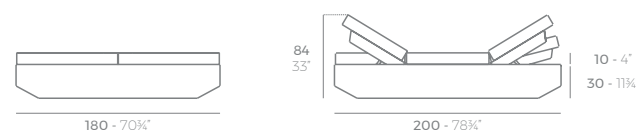

VELA Daybed 4 cabezales reclinables. Giro 360°. VELA Daybed 4 reclining backrest square. Rotation 360°.