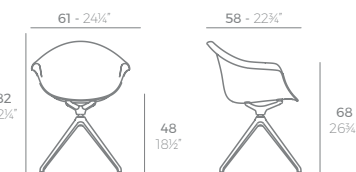

INCASSO Sillón Giratorio
INCASSO Armchair Swivel
ref. 56032