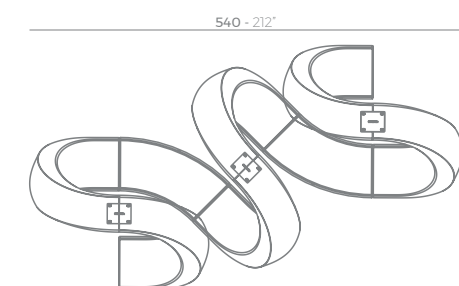

POSIBLES COMBINACIONES - COMBINATION OPTIONS

3 x 60007 AND - AND
2 x 60006 AND Banco - AND Bench