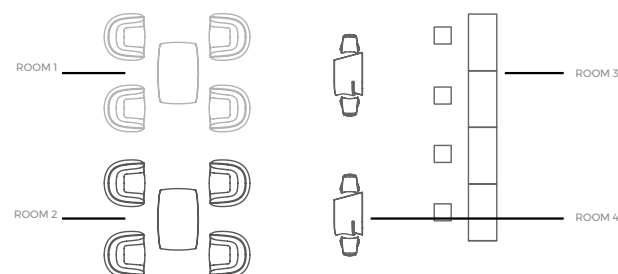

2* Example of DMX Wireless Home Customized Configuration

MAINTENANCE & SAFETY GENERAL

Our productions are manufactured according to ISO 9001:2008 quality and ISO 14001:2004 environmental quality, by using high quality materials we guarantee long life of our products.

In order to provide a durable and safe use to the product, please follow the following recommendations:

- All our products are suitable for indoor and outdoor use.
- Continuous exposure to the sun (especially with the dark colors) can cause burning injuries by direct contact with your skin. To avoid this, please check the temperature of the furniture in case of long-term exposure to the sun.
- Place the item on a flat surface to avoid uncontrolled movements.
- Keep the item far from excessive heat sources.
- The product is not a toy. To avoid accidents, do not to allow children to play with it.
- Keep furniture away dust to keep it clean, if cleaning is required we recommended the use of pressure washers, such as KARCHER'S and/or domestic degreasing cleaner periodically. Never use abrasive or corrosive products.
- To preserve the product, we recommend the usage of VONDOM cover for every item.
- In the case of lacquered products, we recommended car wax every 2 or 3 months, as it will avoid the appearance of possible scratches.
- Outdoor cushions are available only some models. We recommended you clean them periodically with a cloth and basic soap and water.
- Clean the stainless steel parts with appropriate products.
- When changing bulbs, please make sure the cord is not connected to the main power.
- If cords suffer any damage, they must be changed exclusively by the manufacturer or by a professional.
- If the RGBW LED stops working, please do not handle it. Contact the manufacturer or your distributor immediately.

KEY ICONS

- Please avoid direct exposure to sun and rain.
- Packaging information.
- Stackable.
- Stackable or collapsible.

Please note that injection products are sold as indivisible packaging. The quantity of products per package is shown in the corresponding packaging information.

Remote Control Instructions

- Repeat last order (Re-send order)
- ON / OFF
- A/B/C Groups (A = Furniture and furnishings / B = Planters & Pots / C = Lamps) can be customized, 3 maximum items.
- ABC Controls all groups simultaneously
- Automatic color change
- Memory Button (for programming custom colors) (consult "advanced functions")
- Programmed colors
- Warm White 2700K / Natural White 4000k / Cool White 6500k
- More / less (speed or intensity)

- Remote Control Battery: CR2032
- RF Controller: 433 Mhz / 10-15 meters (30-45 feet) range
- IP20 / indoor use only.