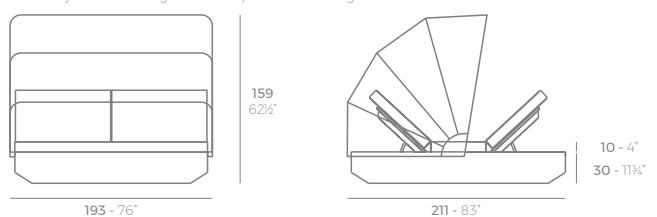

VELA

FRAME VINEYARD

FRAME VINEYARD Daybed con capota trenzada. FRAME VINEYARD Daybed with woven rope parasol.

	Basic Básico	Lacquered Lacado	White Led Cab. Led Blanco Cab.	RGBW Led Cab. Led RGBW Cab.	RGBW Led Batt. Led RGBW Bat.	RGBW Led DMX Cab. Led RGBW DMX Cab.	RGBW Led DMX Batt. Led RGBW DMX Bat.
Daybed round basic. Daybed basic redondo	54108	54108F	54108W	54108L	54108Y	54108D	54108DY
Daybed round basic with folding sunroof. Daybed basic redondo con parasol plegable	54187	54187F	54187W	54187L	54187Y	54187D	54187DY
Daybed 1 reclining backrest round. Daybed redondo reclinable	54122	54122F	54122W	54122L	54122Y	54122D	54122DY
Daybed 1 reclining backrest round with folding sunroof. Daybed redondo reclinable con parasol plegable	54188	54188F	54188W	54188L	54188Y	54188D	54188DY
Daybed basic square. Daybed basic cuadrado	54107	54107F	54107W	54107L	54107Y	54107D	54107DY
Daybed basic square with folding sunroof. Daybed basic cuadrado con parasol plegable	54184	54184F	54184W	54184L	54184Y	54184D	54184DY
Daybed 2 reclining backrest square. Daybed 2 cabezales reclinables	54180	54180F	54180W	54180L	54180Y	54180D	54180DY
Daybed 2 reclining backrest square with folding sunroof. Daybed 2 cabezales reclinables con parasol plegable	54185	54185F	54185W	54185L	54185Y	54185D	54185DY
Daybed 4 reclining backrest square. Daybed 4 cabezales reclinables	54104	54104F	54104W	54104L	54104Y	54104D	54104DY
Daybed 4 reclining backrest square with folding sunroof. Daybed 4 cabezales reclinables con parasol plegable	54186	54186F	54186W	54186L	54186Y	54186D	54186DY

Optional Opcional