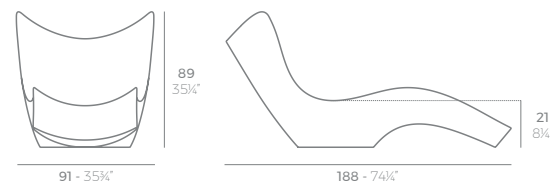

SURF

SURF Tumbona
SURF Sun Lounger

	Basic Básico	Lacquered Lacado	White Led Cab. Led Blanco Cab.	RGBW Led Cab. Led RGBW Cab.	RGBW Led Batt. Led RGBW Bat.	RGBW Led DMX Cab. Led RGBW DMX Cab.	RGBW Led DMX Batt. Led RGBW DMX Bat.
Sun Lounger - Tumbona	5101I	5101IF	5101IW	5101IL	5101IY	5101ID	5101IDY