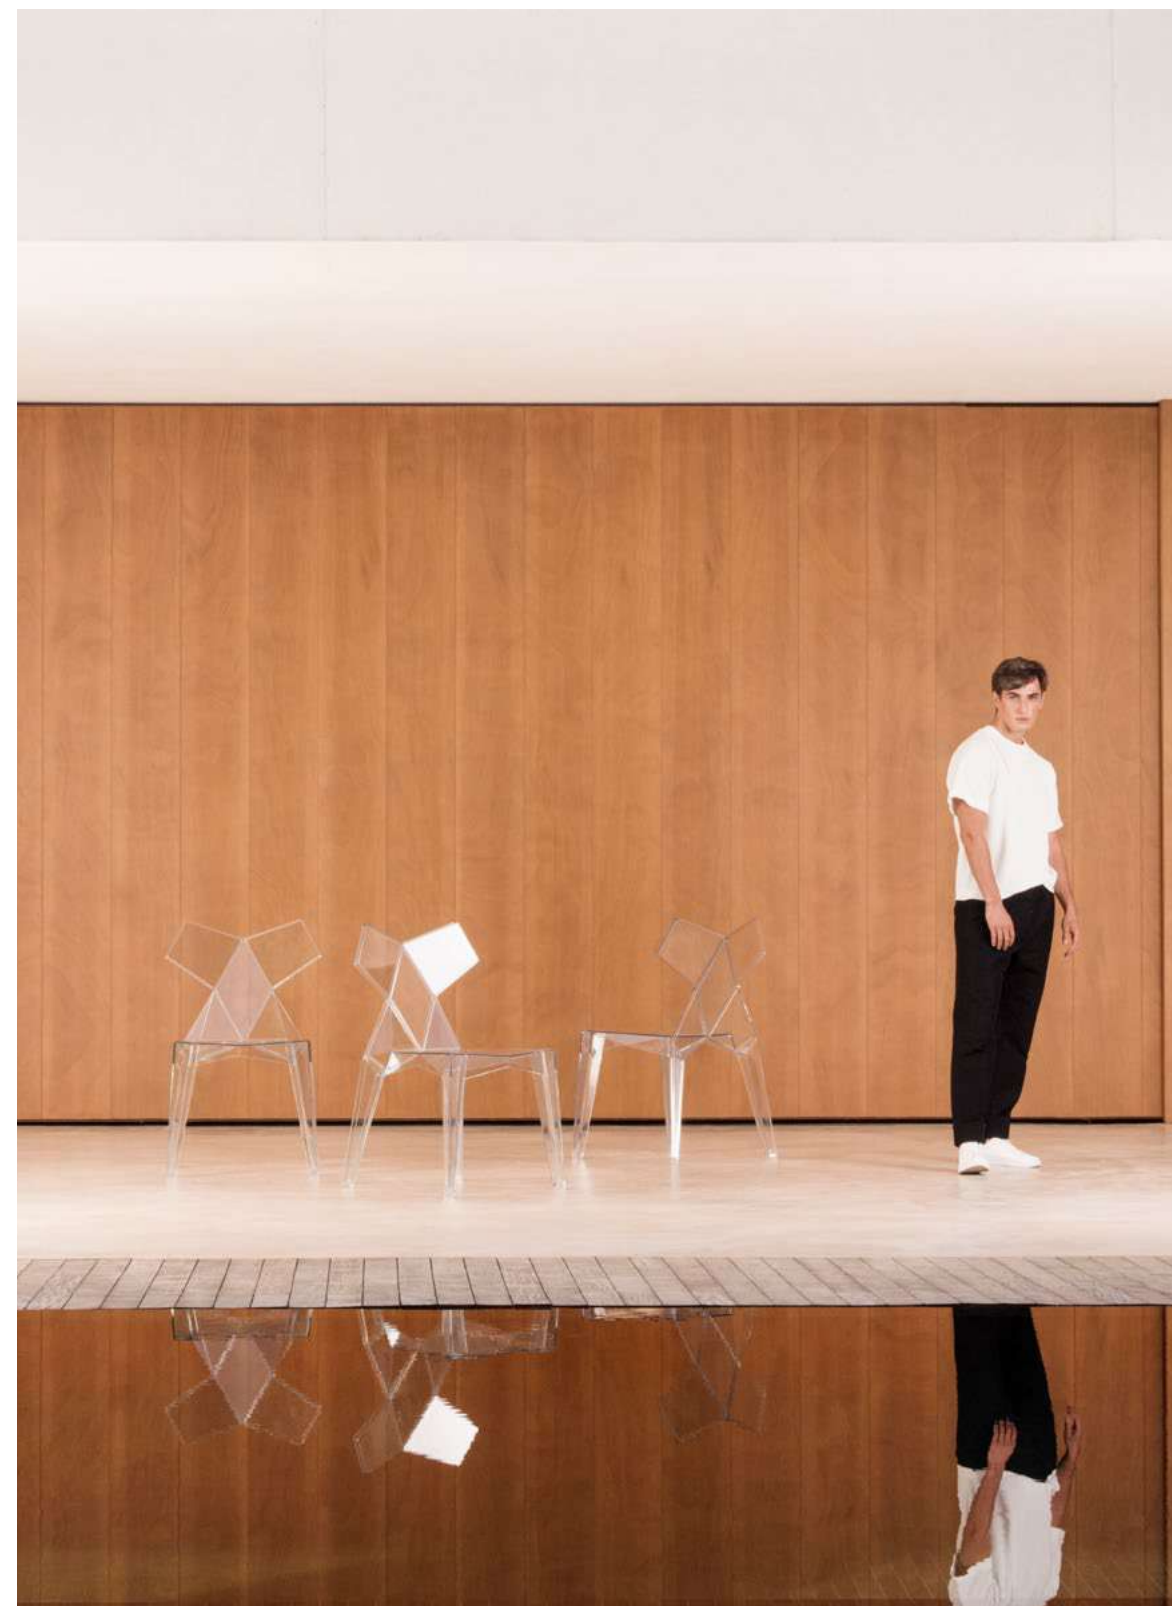

KIMONO CHAIR
fume & black & cristal

KIMONO CHAIR
cristal