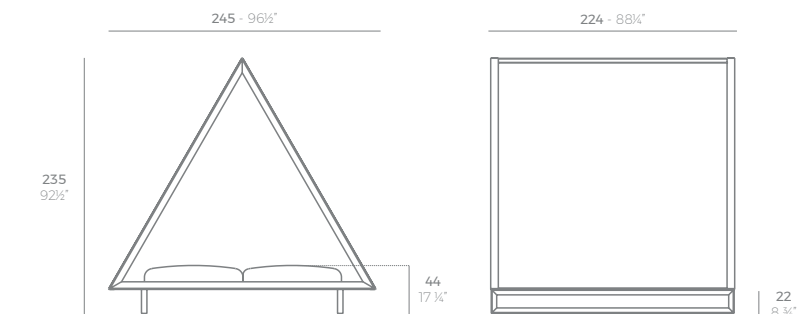

FRAME VINEYARD