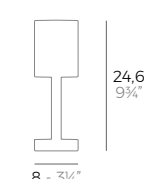

Europe plug	LED White	LED RGBW	LED RGBW DMX
Europe plug	54253DY	54253WY	54252WY
USA plug	54290WY	54290Y	54290DY
Europe plug	54252Y	-	-
USA plug	54290WY	-	-