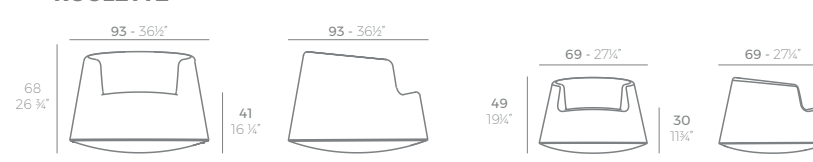

ROULETTE

ROULETTE Balancín (No es adecuado para niños)
ROULETTE Rocking Chair (Not for children)

ROULETTE NIÑOS Balancín
ROULETTE KIDS Rocking Chair

	Basic Básico	Lacquered Lacado
Roulette - Roulette	61002	61002F
Roulette Kids - Roulette Niños	61005	61005F