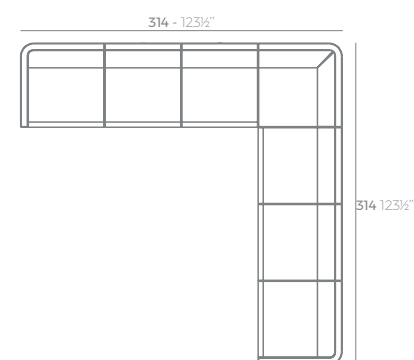

DELTA CORNER SOFA / SOFÁ ESQUINERO