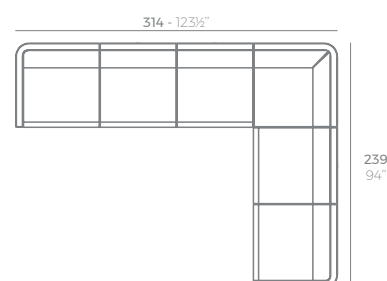

DELTA CORNER SOFA / SOFÁ ESQUINERO