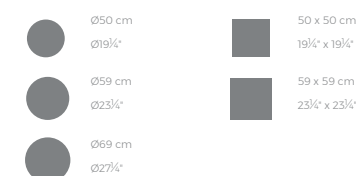

TABLE TOP - SOBRE