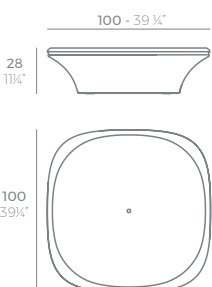

UFO

UFO Mesa Baja
UFO Low Table

	Basic Básico	Lacquered Lacado	White Led Cab. Led Blanco Cab.	RGBW Led Cab. Led RGBW Cab.	RGBW Led DMX Cab. Led RGBW DMX Cab.	RGBW Led Batt. Led RGBW Bat.	RGBW Led DMX Batt. Led RGBW DMX Batt.
Low Table Mesa Baja	63003	63003F	63003W	63003L	63003D	63003Y	63003DY