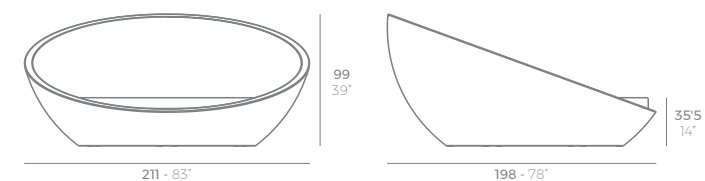

ULM

ULM Daybed
ULM Daybed

	Rotation Giro	Thick Cushion Grosor acolchado
Daybed Daybed	360° 360°	3 3/4" 8