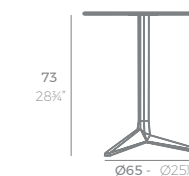

TABLE TOP - SOBRE