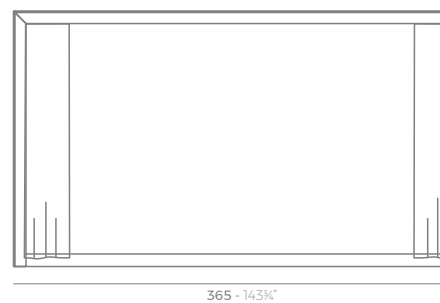

VELA Cenedor L
VELA L Pavilion
ref. 54129F