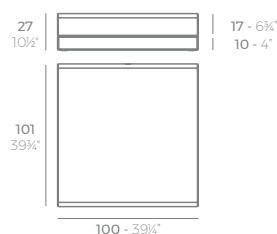

PIXEL

PIXEL Puff
PIXEL Ottoman