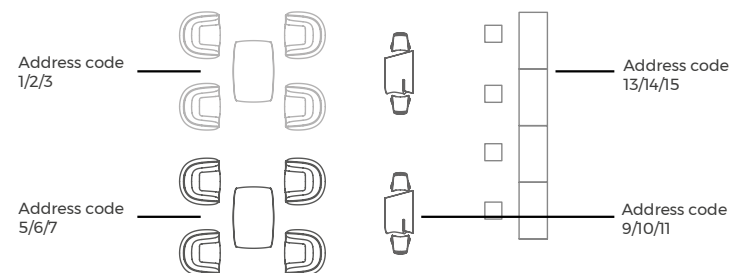

2* Example of DMX Wireless Professional Customized Configuration