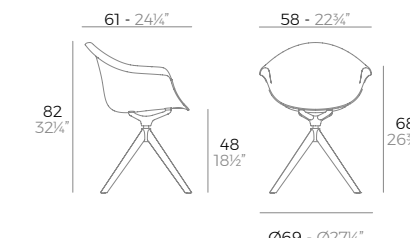

- 56032

1. ☐ GLOSS WHITE
   - ☐ GLOSS BLACK
   - ☐ CLEAR CRISTAL
   - ☐ CLEAR AMBAR
   - ☐ CLEAR FUMÉ
2. ☐ WHITE
   - ☐ BLACK
3. ☐ WOOD 1
   - ☐ WOOD 2

discover more!
conoce más!