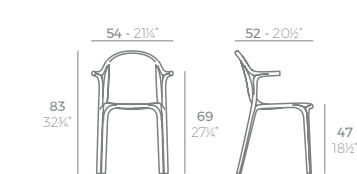

Basic Básico	Lacquered Lacado	Cushion Acolchado (NAUTIC)	Cushion Acolchado (SILVERTEX, CREVIN, SAVANE, HERITAGE)
65038	65038F	65038CO	65038CCO