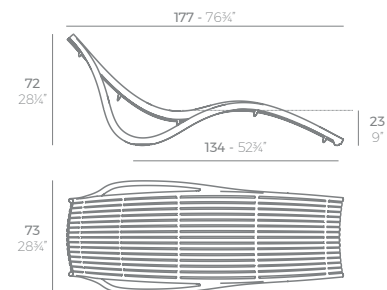

IBIZA

IBIZA Tumbona
IBIZA Sun Lounger