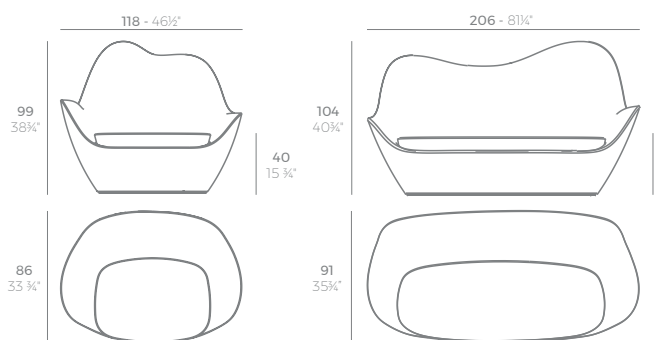

SABINAS

SABINAS Butaca
SABINAS Lounge Chair

SABINAS Sofá
SABINAS Sofa

	Basic Básico	Lacquered Lacado	White Led Cab. Led Blanco Cab.	RGBW Led Cab. Led RGBW Cab.	RGBW Led DMX Cab. Led RGBW DMX Cab.	RGBW Led Batt. Led RGBW Bat.	RGBW Led DMX Batt. Led RGBW DMX Bat.
Lounge Chair - Butaca	45007	45007F	45007W	45007L	45007D	45007Y	45007DY
Sofa - Sofá	45009	45009F	45009W	45009L	45009D	45009Y	45009DY