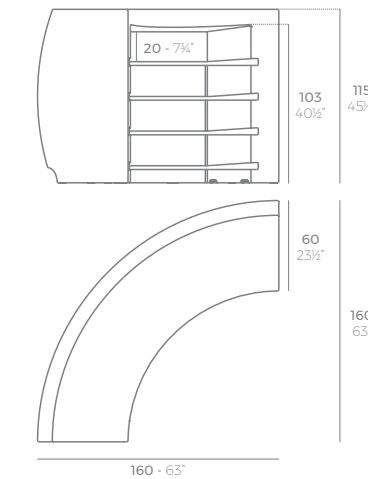

FIESTA Barra curva
FIESTA Curved counter

Optional Opcional	2-HPL Flat shelf set Set 2 estantes HPL	Counter top - stainless steel Cubre barra inox.	8-Wheel set with lock set Set 8 ruedas con bloqueo	Bluetooth sound system pack 200W Bluetooth sound system pack 200W
56023E	56023X	56023B	56099	
56001E	56001X	56001B	56099	
56002E	56002X	56002B	56099