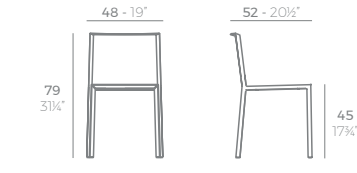

QUARTZ

QUARTZ Silla
QUARTZ Chair

Basic Básico	Lacquered Lacado	Cushion Acolchado (NAUTIC)	Cushion Acolchado (SILVERTEX, CREVIN, SAVANE, HERITAGE)
54194	54194F	54194CO	54194CCO