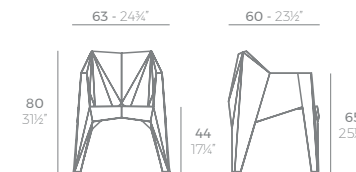

VOXEL Sillón
VOXEL Armchair

Basic Básico	Lacquered Lacado	Cushion Acolchado (NAUTIC)	Cushion Acolchado (SILVERTEX, CREVIN, SAVANE, HERITAGE)
51031	51031F	51031CO	51031CCO