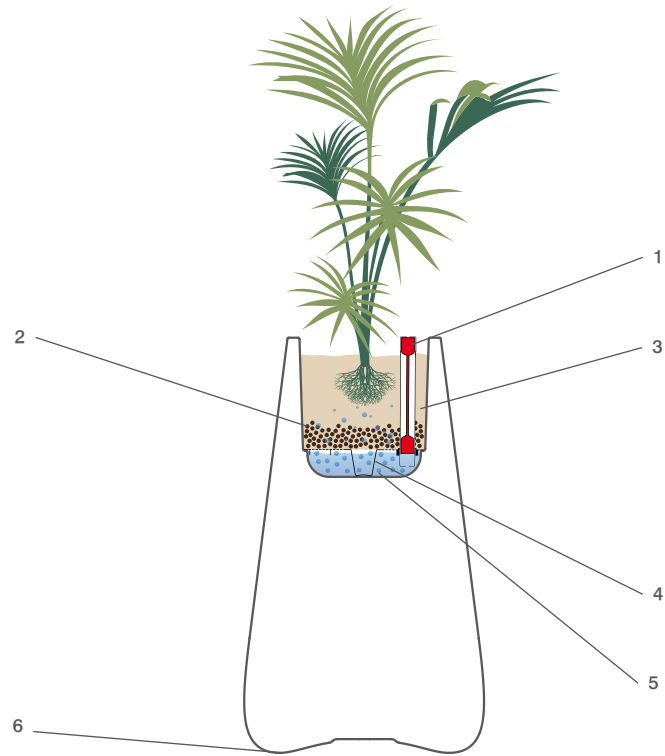

HANDLING AND CARE

VONDOM covers are impregnated to resist water, oil and dirt, functioning to protect the furniture. They are not recommended as a permanent cover for cushions, as moisture may collect and lead to the formation of mold stains. Furniture and cushions should be thoroughly dry before using the covers. Please note that the covers are especially tailored to your furniture item and precise placement is required. In order to increase the circulation of air and avoid the formation of condensation, the covers are not made to floor length. Never pack or fold covers that have become wet; instead, let them dry in a well-ventilated place. Use a soft cloth and warm water to clean the covers, using a gentle upholstery cleaner if necessary. Rinse with clear water. Solvents are not suitable for cleaning the covers as these are aggressive to the surface and may cause damage and discoloration.

INSTRUCCIONS_ Product Description

- 1.- Water tank level indicator, verifiable at any time.
- 2.- Expanded clay works as drainage. This will prevent stagnation, control water flow & assure root aeration.
- 3.- Vegetal soil.
- 4.- Self-watering base where the plant absorbs the water.
- 5.- Water tank.
- 6.- Option of wheels o feet.