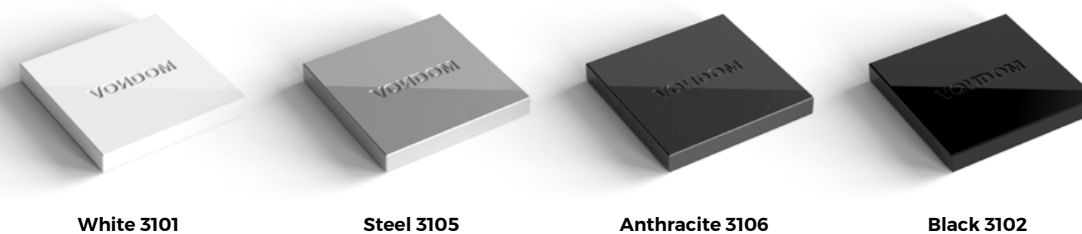

Lacquered. Lacado.