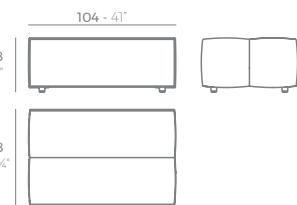

TABLET Puff S
TABLET Ottoman S
ref. 54211