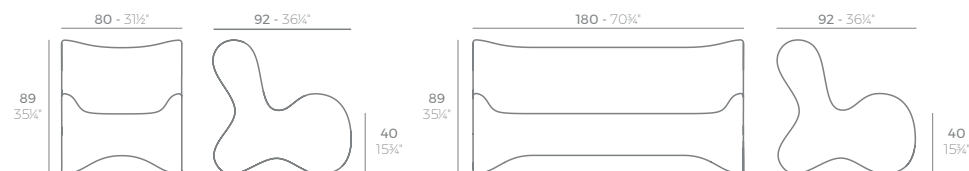

PAL

PAL Butaca
PAL Lounge Chair

PAL Sofá
PAL Sofa

	Basic Básico	Lacquered Lacado	White Led Cab. Led Blanco Cab.	RGBW Led Cab. Led RGBW Cab.	RGBW Led DMX Cab. Led RGBW DMX Cab.	RGBW Led Batt. Led RGBW Bat.	RGBW Led DMX Batt. Led RGBW DMX Bat.
Lounge Chair - Butaca	51001	51001F	51001W	51001L	51001D	51001Y	51001DY
Sofa - Sofá	51002	51002F	51002W	51002L	51002D	51002Y	51002DY