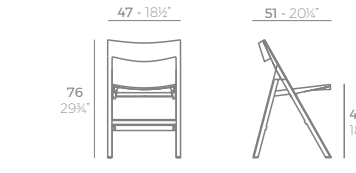

Basic Básico	Lacquered Lacado	Cushion Acolchado (NAUTIC)	Cushion Acolchado (SILVERTEX, CREVIN, SAVANE, HERITAGE)
54197