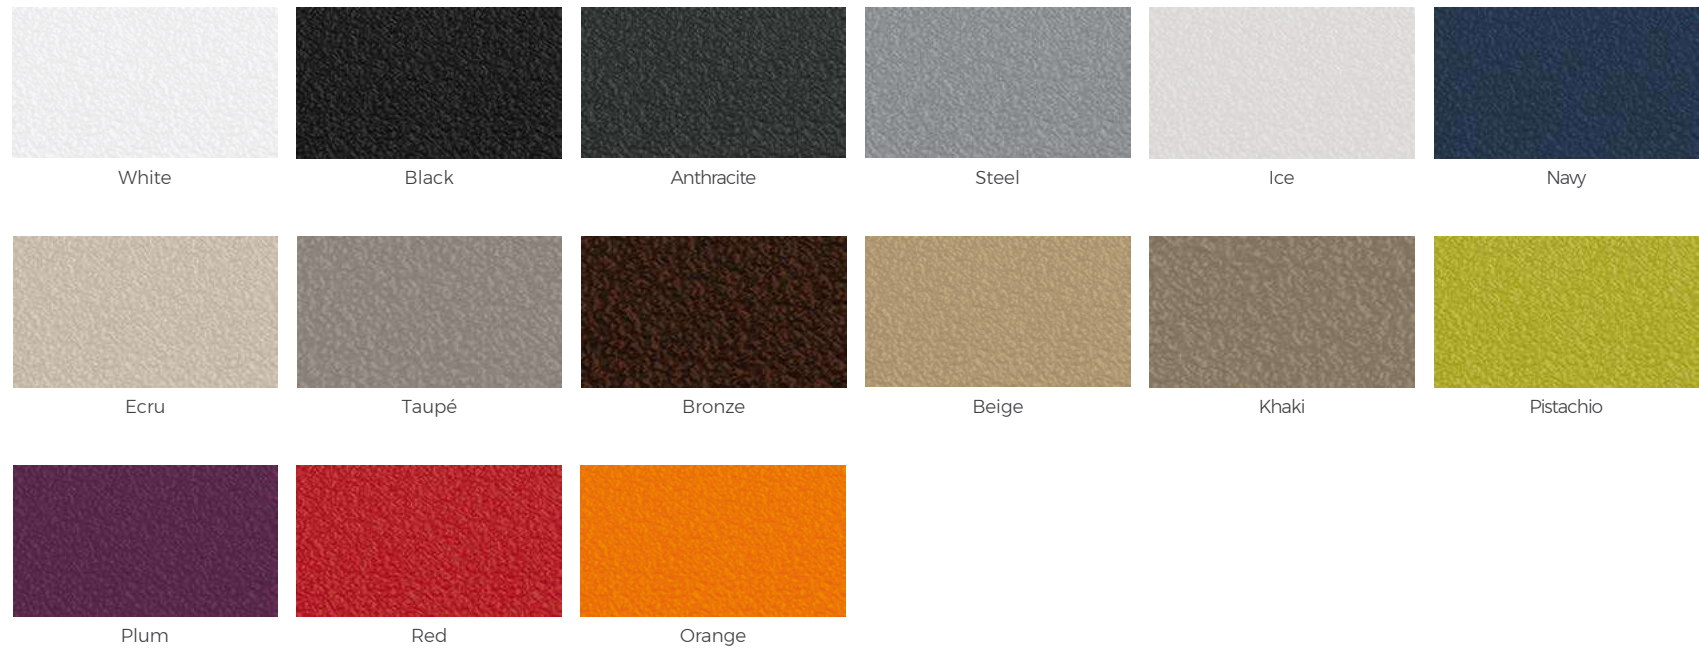

COLORES. COLORS.

Basic. LLPDE.