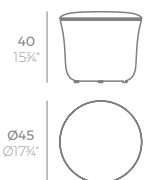

SUAVE Puff Ø45x40cm
SUAVE Ottoman Ø45x40cm
ref. 67006