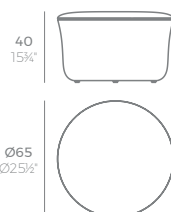

SUAVE Puff Ø65x40cm
SUAVE Ottoman Ø65x40cm
ref. 67007