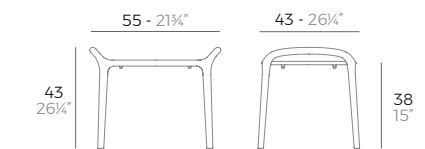

AFRICA sun lounger.

Basic. Básico.
(Price/unit in 12 units package)

-
65048

- ☐ WHITE
- ☐ GREY
- ☐ ECRU

discover more!
conoce más!

Price per unit
Precio unidad

Colours
Colores

Packaging
Embalaje

IBIZA sun lounger.

Basic. Básico.
REVOLUTION
Recycled plastic from the Mediterranean*

-
51035KIT
-
51038

- ☐ WHITE
- ☐ ECRU
- ☐ MILOS (R)
- ☐ CALA (R)
- ☐ MANTA (R)

4 units
71,7 kg - 1,17 m³
158 lb - 41,3 ft³

IBIZA sun lounger's table.

Basic. Básico.

-
65048KIT

- ☐ WHITE
- ☐ BLACK
- ☐ ECRU
- ☐ PICKLE

**TABLES
MESAS**

IBIZA side table / low stool

Basic. Básico.

-
65045
-
65045VR

- ☐ WHITE
- ☐ BLACK
- ☐ ECRU
- ☐ PICKLE
- ☐ MILOS (R)
- ☐ CALA (R)
- ☐ MANTA (R)

4 units
15 kg - 0,1 m³
27,5 lb - 3,5 ft³

VOXEL sun lounger.

Basic. Básico.
(Price/unit in 12 units package)

-
65046

- ☐ WHITE
- ☐ GREY
- ☐ ECRU

discover more!
conoce más!

Basic. Básico.

-
65046

- ☐ WHITE
- ☐ GRAY
- ☐ ECRU

4 units
9 kg 0,04 m³
19 lb 1,5 ft³

VOXEL sun lounger's table.

Basic. Básico.

-
51035

- ☐ WHITE
- ☐ GREY
- ☐ ECRU

SOLID dining table.

Basic. Básico.

-
51038

- ☐ WHITE
- ☐ BLACK
- ☐ ECRU

4 units
53 kg 1,38m³
117 lb 49 ft³

*In our VONDOM Revolution range, we manufacture our products using recycled plastic, from the Mediterranean, extending its life and enhancing its real value. Due to the origin of this raw material slight natural imperfections may appear, which gives every piece its own personality and spirit.
*En las colecciones de VONDOM Revolution trabajamos con plástico reciclado del mar Mediterráneo, alargamos su vida y potenciamos su valor. El origen de esta materia prima puede causar ligeras imperfecciones naturales que dotan a las piezas de una personalidad y espíritu propios.