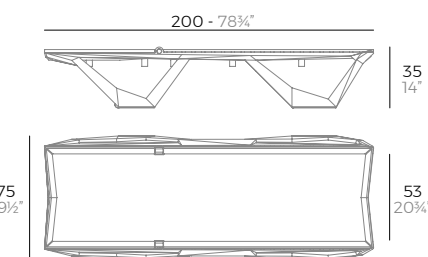

Basic. Básico.

-
65046

- ☐ WHITE
- ☐ GRAY
- ☐ ECRU

4 units
9 kg 0,04 m³
19 lb 1,5 ft³

VOXEL sun lounger's table.

Basic. Básico.

-
51035

- ☐ WHITE
- ☐ GREY
- ☐ ECRU