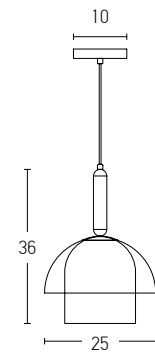

Bulb 1xE27
Power MAX 40W
Input 220-240V, 50/60Hz
Dimensions Ø: 25cm H: 36cm
Base Ø: 10cm H: 2cm
Material Metal - Glass
Special Feature 200cm Cable Adjustable
Color Black Matt - Smoked Grey / **Code 20126**