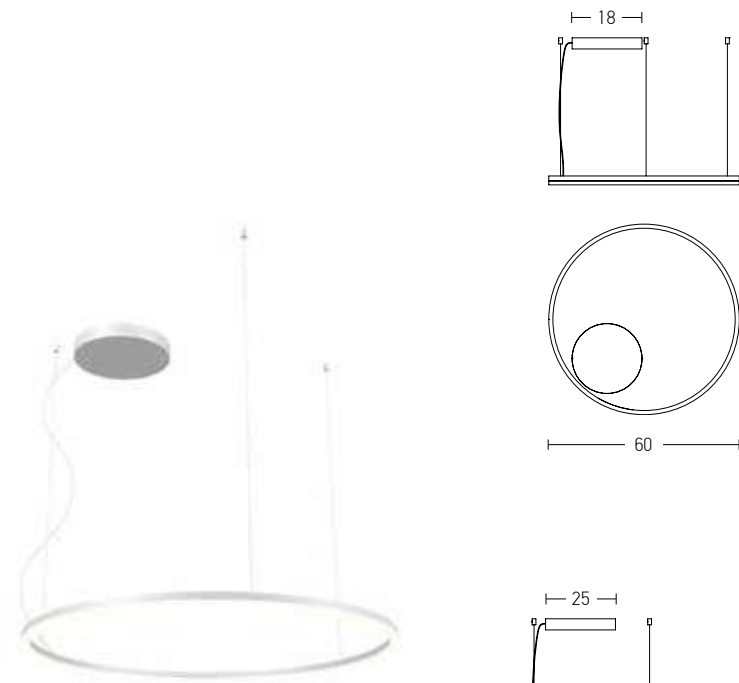

Power 42W
Input 220-240V, 50/60Hz
Color Temperature 3000K
Lumen 3360Lm
Cri 80
Dimensions Ø: 60cm H: 200cm
Base Ø: 18cm H: 5cm
Dimmable Triac ☐
Material Aluminium - Acrylic
Special Feature 200cm Cable Adjustable
Color Black Matt / **Code 20260**
Color White Matt / **Code 20261**