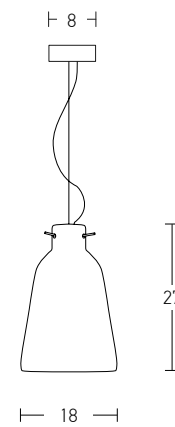

Bulb 1xE27
Power MAX 40W
Input 220-240V, 50/60Hz
Dimensions Ø: 18cm H: 27cm
Base Ø: 8cm H: 2cm
Material Clay
Special Feature 100cm Cable Adjustable
Color Natural / **Code 1663**