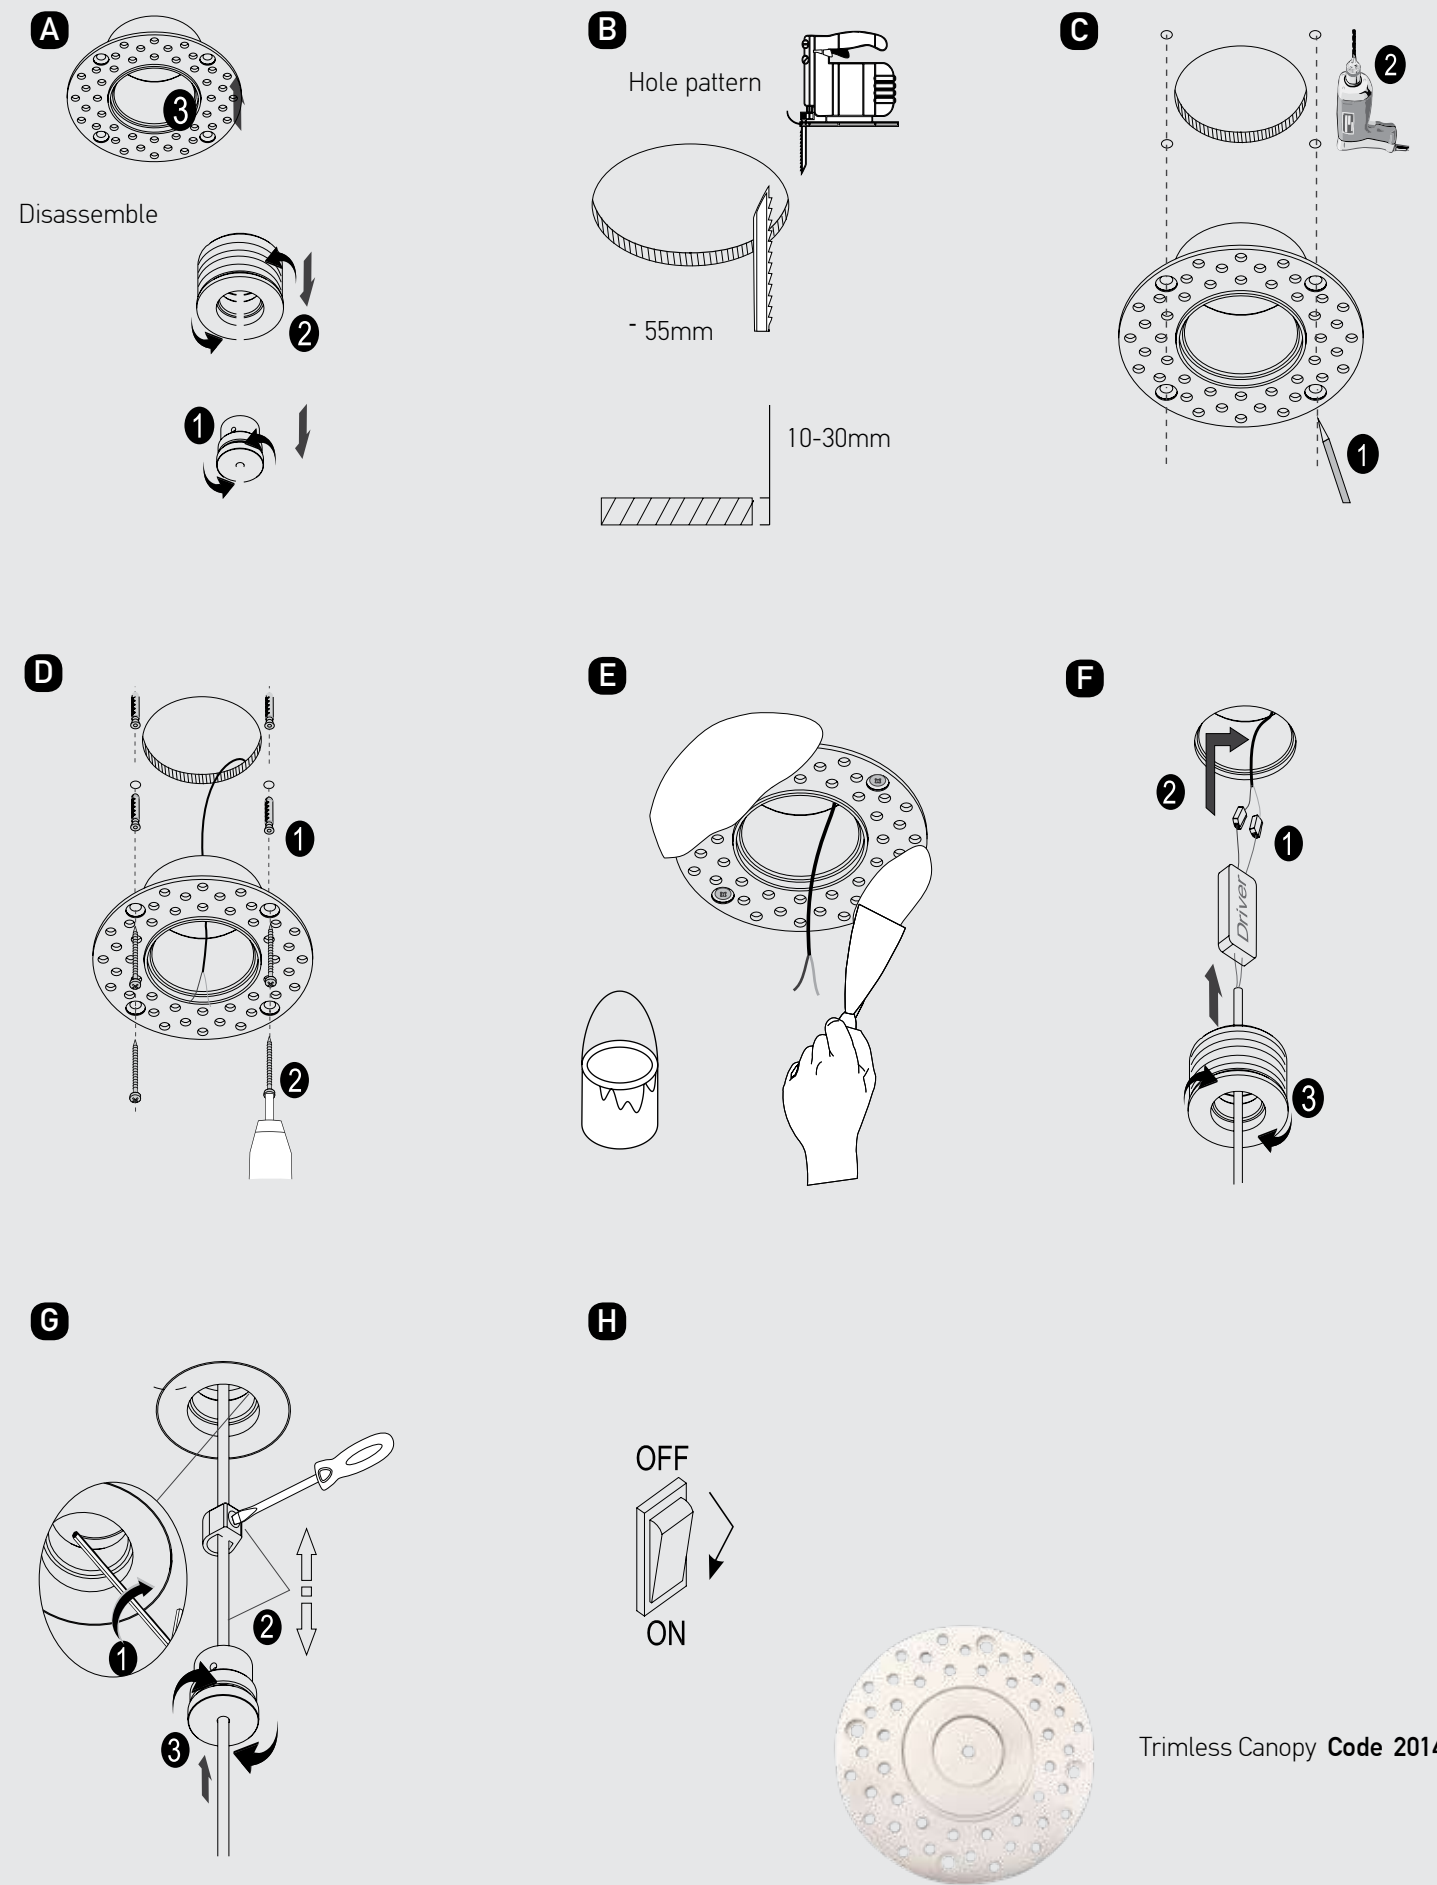

Installation Manual

Trimless Canopy **Code 20144**

Bulb 1xGU10
 Power MAX 50W
 Input 220-240V, 50/60Hz
 Dimensions Ø: 6.8cm H: 5.7cm
 Cutting Hole Ø: 6.2cm
 Material Aluminium
 Depth Required \downarrow \uparrow : 10cm
 Special Feature GU10 Lampholder Included
 Color Sandy White - Black / **Code Z10105-D9**