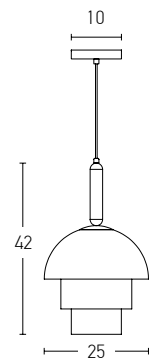

Bulb 1xE27
Power MAX 40W
Input 220-240V, 50/60Hz
Dimensions Ø: 25cm H: 36cm
Base Ø: 10cm H: 2cm
Material Metal - Glass
Special Feature 200cm Cable Adjustable
Color Black Matt - Smoked Grey / **Code 20126**

Bulb 1xE27
Power MAX 40W
Input 220-240V, 50/60Hz
Dimensions Ø: 25cm H: 42cm
Base Ø: 10cm H: 2cm
Material Metal - Glass
Special Feature 200cm Cable Adjustable
Color Gold Matt - Champagne / **Code 20127**