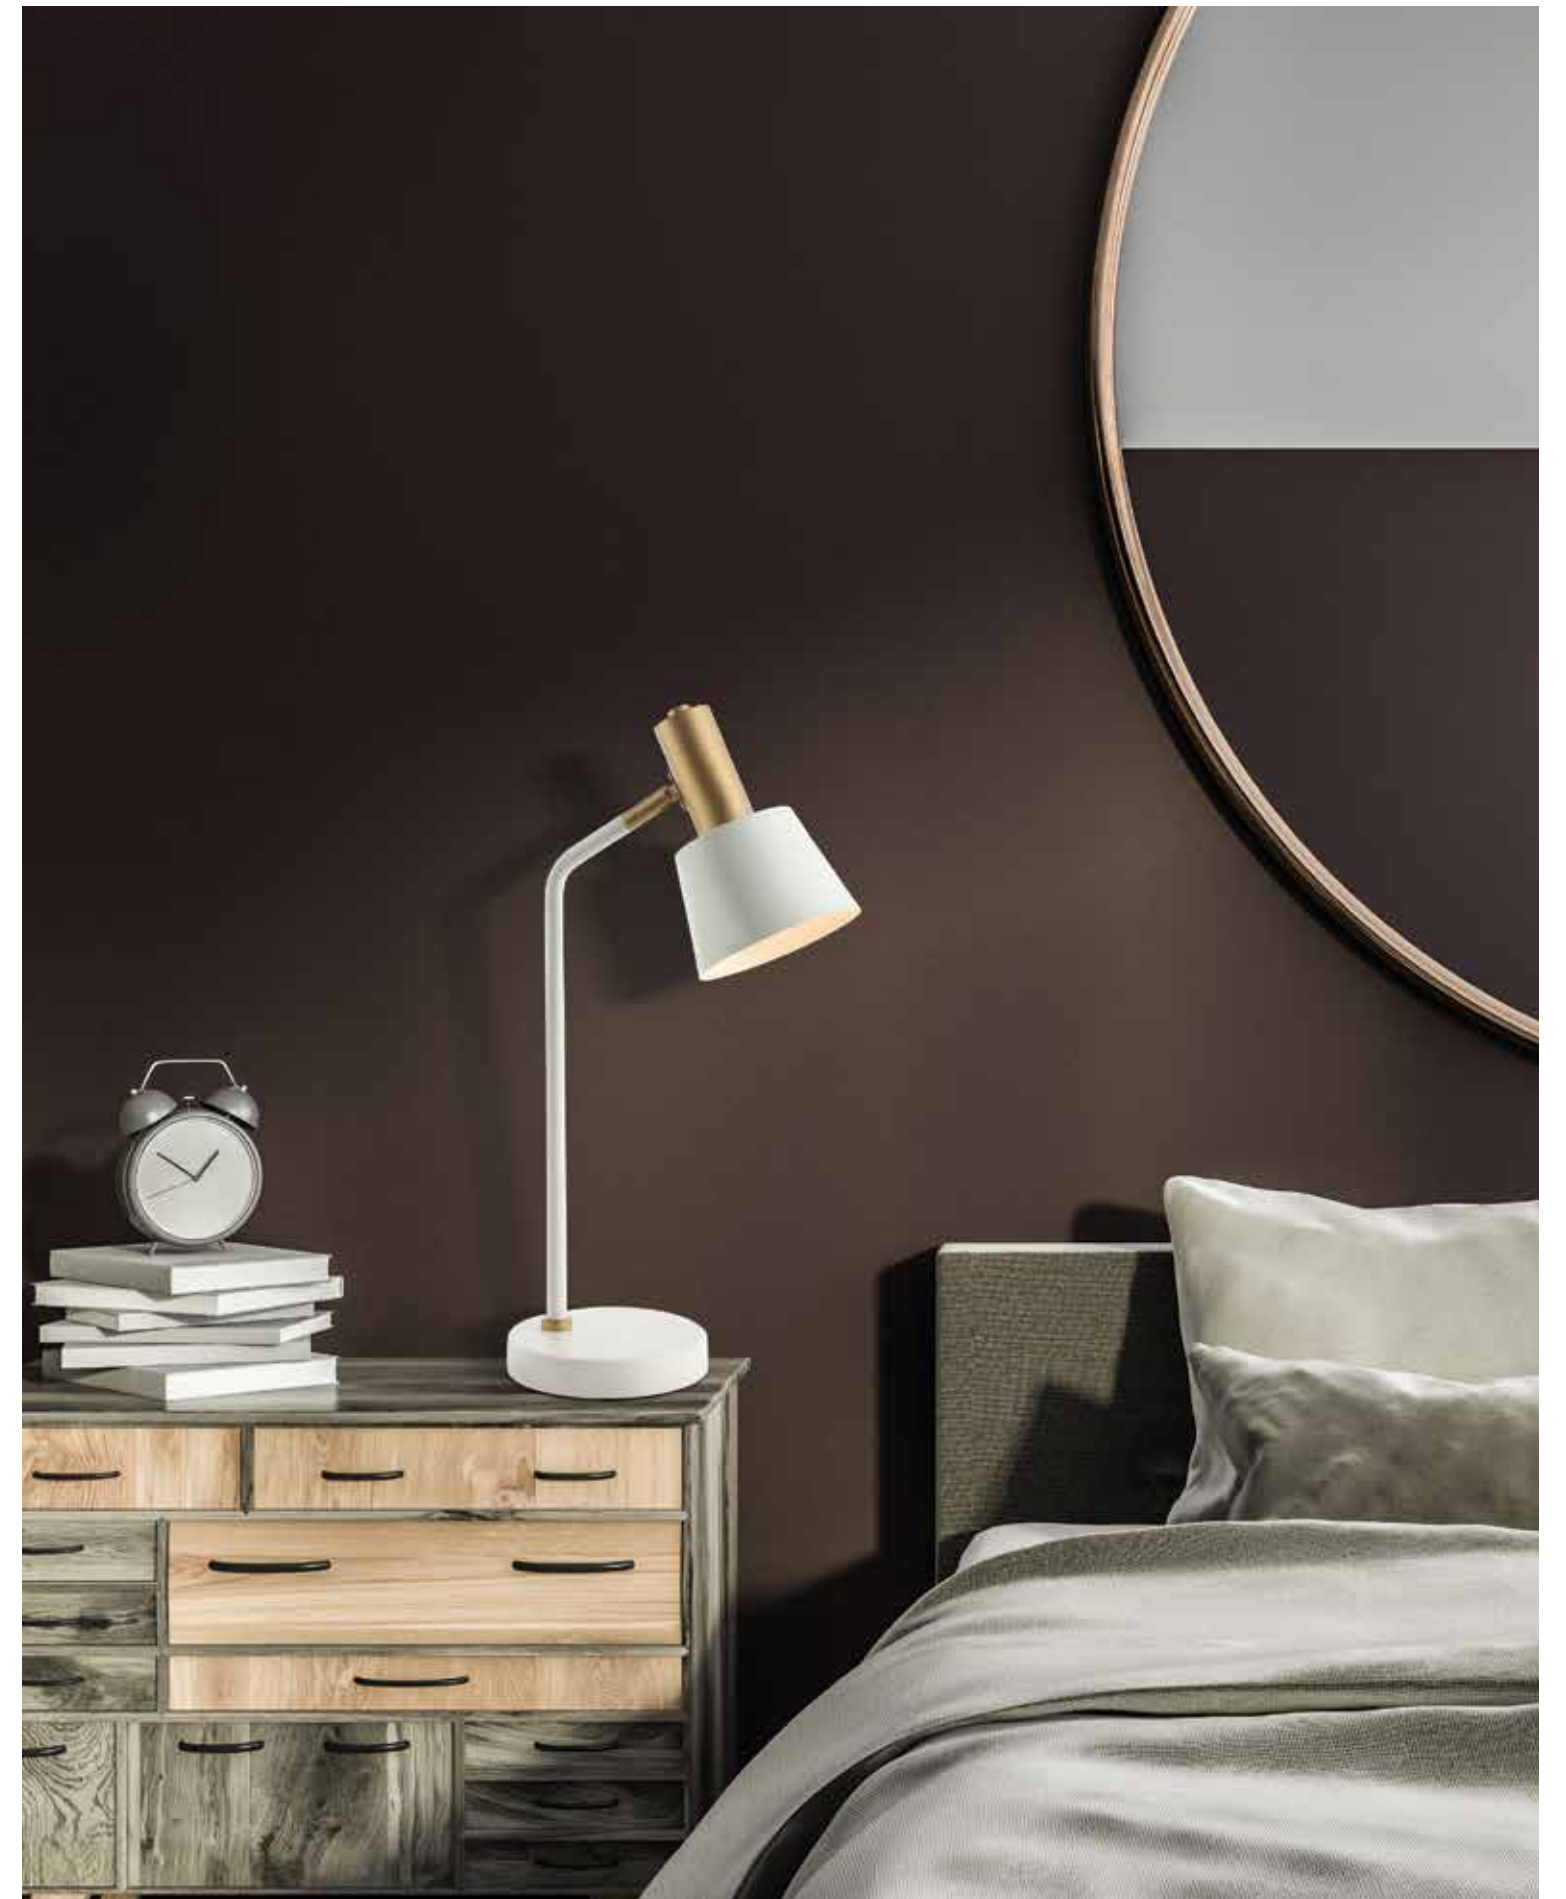

Bulb 1xE14
Power MAX 25W
Input 220-240V, 50/60Hz
Dimensions L: 18cm W: 11cm H: 18cm
Base Ø: 12cm H: 2cm
Material Metal - Aluminium
Color White Matt - Gold Matt / **Code 20218**
Color Gray Matt - Gold Matt / **Code 20219**

Bulb 1xE14
Power MAX 25W
Input 220-240V, 50/60Hz
Dimensions L: 24cm H: 44cm
Base Ø: 13cm H: 2.5cm
Material Metal - Aluminium
Special Feature 150cm Cable Available
Color White Matt - Gold Matt / **Code 20221**
Color Gray Matt - Gold Matt / **Code 20220**