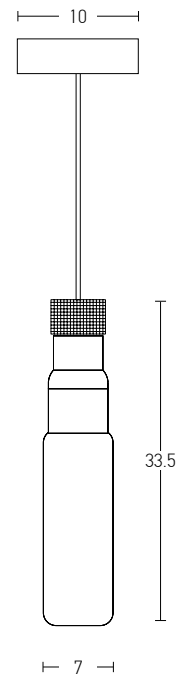

Bulb 1xGU10 Led
Power MAX 5W
Input 220-240V, 50/60Hz
Dimensions Ø: 7cm H: 33.5cm
Base Ø: 10cm H: 3.5cm
Material Metal - Aluminium - Glass
Special Feature 150cm Cable Adjustable
Color Black Matt - Smoked Glass / **Code 18121**