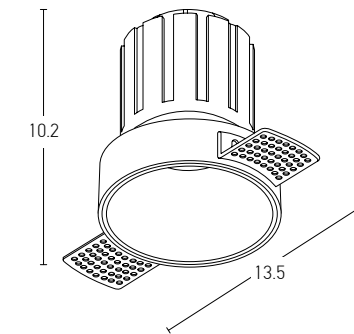

Power 9W
Input 220-240V, 50/60Hz
Color Temperature 3000K
Lumen 675Lm
Cri 90
Dimensions Ø: 8.2cm W: 13.5cm H: 10.2cm
Cutting Hole Ø: 8.2cm
Beam Angle 36°
Non Dimmable ☒
Material Aluminium
Depth Required JT : 10.5cm
Driver Included (200mA)
Color Sandy Black / **Code S096-B**
Color Copper Matt / **Code S096-C**
Color Gold Matt / **Code S096-G**