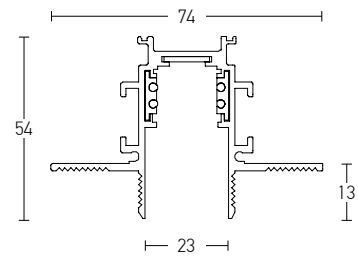

Power by : **CASAMBI**
 Available App on :

TRIMLESS Track : 1m / 2m / 3m

CORNER 90° (c1)
Vertical Plane

CORNER 90° (c2)
Horizontal Plane

Track Code	Size	Color	Corner Code	Plane	Color
2083B-1	1m	Sandy Black	2083B-C1	Vertical	Sandy Black
2083W-1	1m	Sandy White	2083W-C1	Vertical	Sandy White
2083B-2	2m	Sandy Black	2083B-C2	Horizontal	Sandy Black
2083W-2	2m	Sandy White	2083W-C2	Horizontal	Sandy White
2083B-3	3m	Sandy Black			
2083W-3	3m	Sandy White			