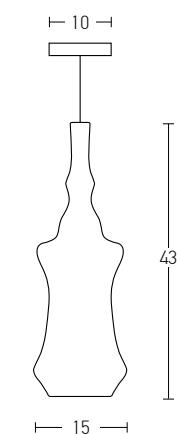

Bulb 1xE27
Power MAX 40W
Input 220-240V, 50/60Hz
Dimensions Ø: 20cm H: 37cm
Base Ø: 10cm H: 2cm
Material Metal - Glass
Special Feature 200cm Cable Adjustable
Color Clear Glass - Chrome / **Code 17039**

Bulb 1xE27
Power MAX 40W
Input 220-240V, 50/60Hz
Dimensions Ø: 15cm H: 30cm
Base Ø: 10cm H: 2cm
Material Metal - Glass
Special Feature 200cm Cable Adjustable
Color Clear Glass - Chrome / **Code 17040**

Bulb 1xE27
Power MAX 40W
Input 220-240V, 50/60Hz
Dimensions Ø: 15cm H: 43cm
Base Ø: 10cm H: 2cm
Material Metal - Glass
Special Feature 200cm Cable Adjustable
Color Clear Glass - Chrome / **Code 17038**