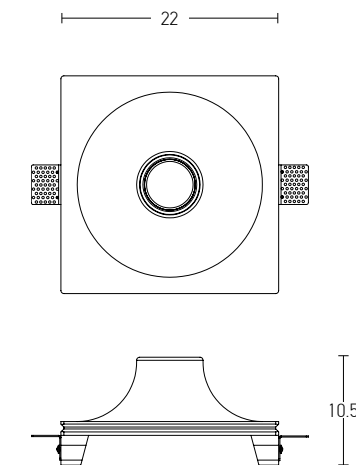

Bulb 1xGU10
Power MAX 50W
Input 220-240V, 50/60Hz
Dimensions L: 12cm W: 12cm H: 6.2cm
Cutting Hole L: 12.2cm W: 12.2cm
Material Gypsum
Depth Required JTL: 11.5cm
Special Feature GU10 Lampholder Included
Color Pure White / **Code S029**

Bulb 1xGU10
Power MAX 40W
Input 220-240V, 50/60Hz
Dimensions L: 22cm W: 22cm H: 10.5cm
Cutting Hole L: 22.2cm W: 22.2cm
Material Gypsum
Depth Required JTL: 4cm
Special Feature GU10 Lampholder Included
Color Pure White / **Code S109**

Bulb 1xGU10
Power MAX 40W
Input 220-240V, 50/60Hz
Dimensions L: 19cm W: 19cm H: 7.8cm
Cutting Hole L: 19.2cm W: 19.2cm
Material Gypsum
Depth Required JTL: 10.5cm
Special Feature GU10 Lampholder Included
Color Pure White / **Code S108**