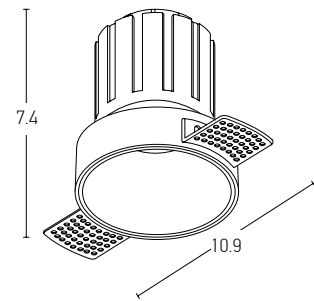

Power 6W
Input 220-240V, 50/60Hz
Color Temperature 3000K
Lumen 450Lm
Cri 90
Dimensions Ø: 6.2cm W: 10.9cm H: 7.4cm
Cutting Hole Ø: 6.2cm
Beam Angle 22°
Non Dimmable ☒
Material Aluminium
Depth Required JT : 8cm
Driver Included (135mA)
Color Sandy White / **Code S095**