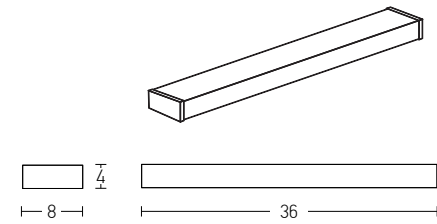

Power 12W
Input 220-240V, 50/60Hz
Color Temperature 3000K
Lumen 1100Lm
Cri 80
Dimensions L: 8cm W: 36cm H: 4cm
Non Dimmable ☒
Material Aluminium - Acrylic
Special Feature IP 44
Color Chrome / **Code 180043**