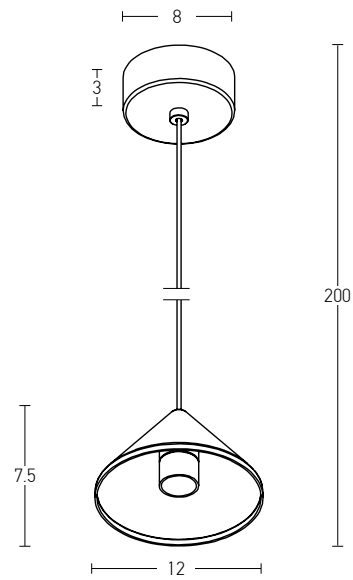

Power	6W
Input	220-240V, 50/60Hz
Color Temperature	3000K
Lumen	660Lm
Cri	80
Dimensions	Ø: 12cm H: 7.5cm
Base	Ø: 8cm H: 3cm
Non Dimmable	☒
Material	Metal - Aluminium
Beam Angle	18°
Special Feature	200cm Cable Adjustable Stick Ø: 2.7cm H: 6cm
Color	Black Matt - White / Code 1911
Color	Coffee Matt - White - Black Base / Code 1912
Color	White Matt / Code 1913