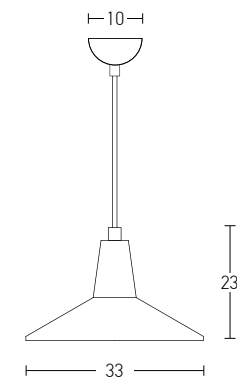

Bulb 1xE27
Power MAX 40W
Input 220-240V, 50/60Hz
Dimensions Ø: 33cm H: 23cm
Base Ø: 10cm H: 4.5cm
Material Aluminium - Wood
Special Feature 150cm Cable Adjustable
Color Black Matt / **Code 180085**