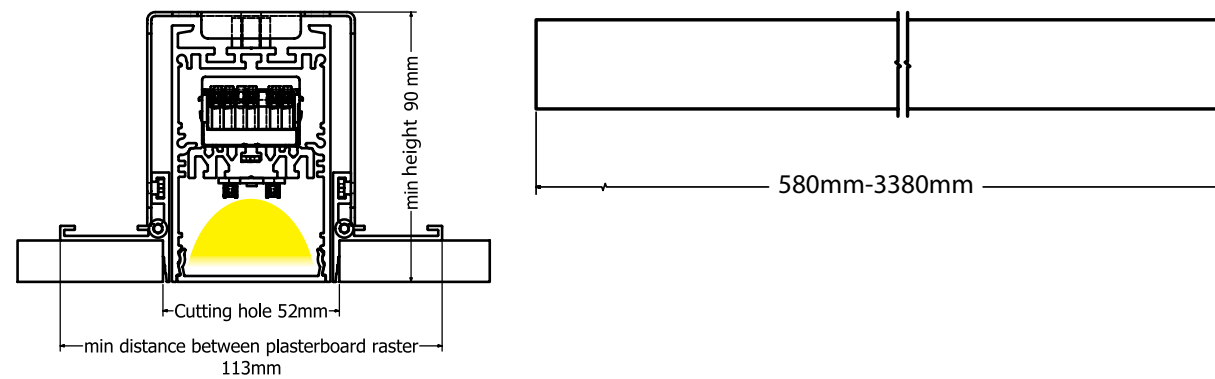

Fill in your code using the following items from the table.

Trimless Profile					
Code	Length	Driver	Kelvin	Set	Body Color
53	58 = 58cm	O = ON/OFF	3 = 3000K	E = HE	W = Sandy White
53	86 = 86cm	D = Dali	4 = 4000K	O = HO	B = Sandy Black
53	114 = 114cm				
53	142 = 142cm				
53	170 = 170cm				
53	198 = 198cm				
53	226 = 226cm				
53	254 = 254cm				
53	282 = 282cm				
53	310 = 310cm				
53	338 = 338cm				

Guide to Create your Code by Choosing : 53 - Length - Driver - Kelvin - Set - Body Color