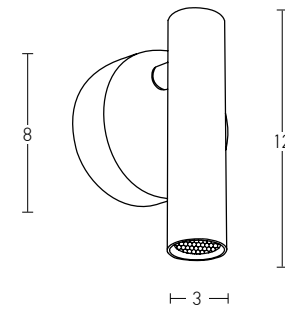

Power	3W
Input	220-240V, 50/60Hz
Color Temperature	3000K
Lumen	240Lm
Cri	80
Dimensions	Ø: 8cm H: 12cm
Base	Ø: 8cm H: 3cm
Non Dimmable	☒
Switch	On/Off
Material	Metal - Aluminium
Special Feature	Stick Ø: 3cm H: 12cm
Color	Black Matt / Code H48-B
Color	Chrome Matt / Code H48-C
Color	Copper / Code H47

Model Finishing