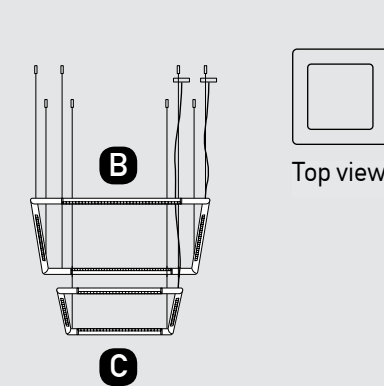

A

B

C

Our Suggestion

Become an artist and make your combination
 Use your imagination to create your masterpiece with our limitless options.

Power 48W
 Input 220-240V, 50/60Hz
 Color Temperature 3000K
 Lumen 3600Lm
 Cri 80
 Dimensions L: 80+160cm H: 200cm
 Base Ø: 16cm H: 3.5cm
 Dimmable 
 Material Aluminium - Acrylic
 Special Feature Step Dimming 10%-40%-100%
 Profile 2x3cm
 Color White Matt / **Code 20129**