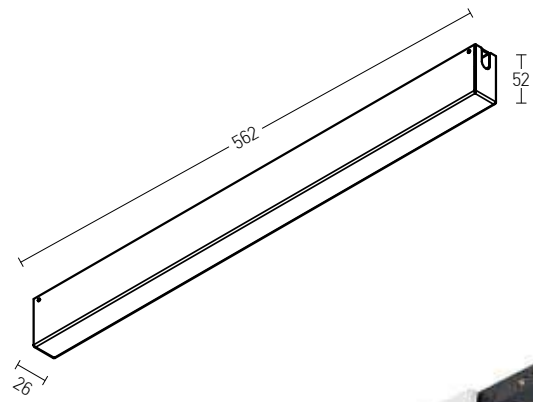

Surface Mount Base with Driver for Surface Magnetic Track

Power 75W
Input 220-240 , 50-60Hz
Output 48V
Color Sandy White
Guarantee 5Years

ON-OFF / **Code 20306-W**
DALI KIT / **Code 20308-W**
PUSH BUTTON KIT / **Code 20310-W**
BLUETOOTH KIT / **Code 20312-W**