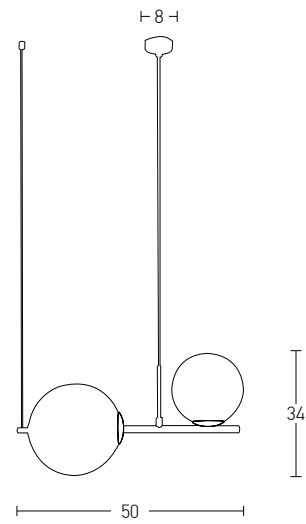

Bulb 2xE27
Power MAX 15W
Input 220-240V, 50/60Hz
Dimensions L: 50cm W: 25cm H: 34cm
Base Ø: 8cm H: 3cm
Material Metal - Opal Glass
Special Feature 200cm Cable Adjustable
Opal Glass Ø: 25cm / Ø: 20cm
Color Gold Matt / **Code 1997**