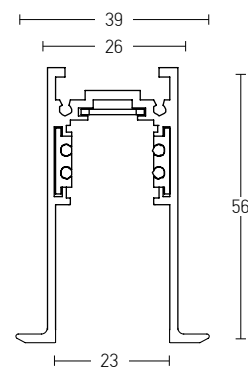

Track Code	Size	Color
2084B-1	1m	Sandy Black
2084W-1	1m	Sandy White
2084B-2	2m	Sandy Black
2084W-2	2m	Sandy White
2084B-3	3m	Sandy Black
2084W-3	3m	Sandy White

Corner Code	Plane	Color
2084B-C1	Vertical	Sandy Black
2084W-C1	Vertical	Sandy White
2084B-C2	Horizontal	Sandy Black
2084W-C2	Horizontal	Sandy White

Notice : For corners type C1 required also to order 20105 and for type C2 20104

Accessories