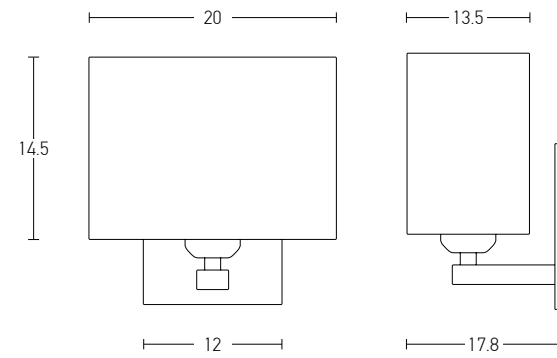

Bulb 1xE27
Power MAX 40W
Input 220-240V, 50/60Hz
Dimensions L: 17.8cm W: 20cm H: 21cm
Base L: 2.5cm W: 12cm H: 12cm
Material Metal - Fabric Shade
Special Feature Shade L: 13.5cm W: 20cm H: 14.5cm
Color Chrome - Light Beige Shade / **Code H15-W**
Chrome - Black Shade / **Code H15-B**