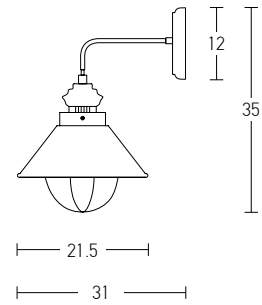

Bulb 1xE27
Power MAX 40W
Input 220-240V, 50/60Hz
Dimensions L: 31cm W: 21.5cm H: 35cm
Base Ø: 12cm H: 2cm
Material Metal - Aluminium
Color Black Matt - Copper / **Code 18127**