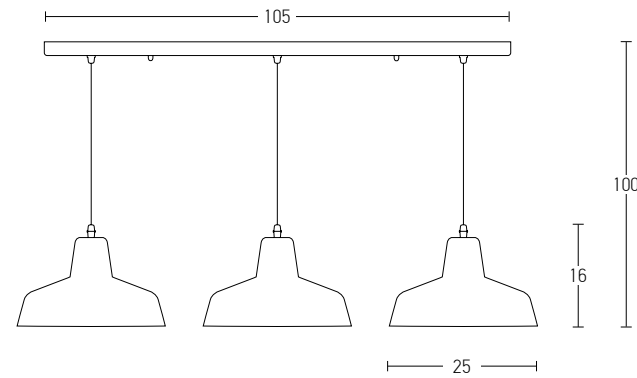

Bulb 3xE27
Power MAX 40W
Input 220-240V, 50/60Hz
Dimensions L: 105cm H: 100cm
Base W: 105cm W: 6.5cm H: 2.7cm
Material Concrete
Special Feature 85cm Cable Adjustable
Color Concrete - Black Matt Base / **Code 1653**