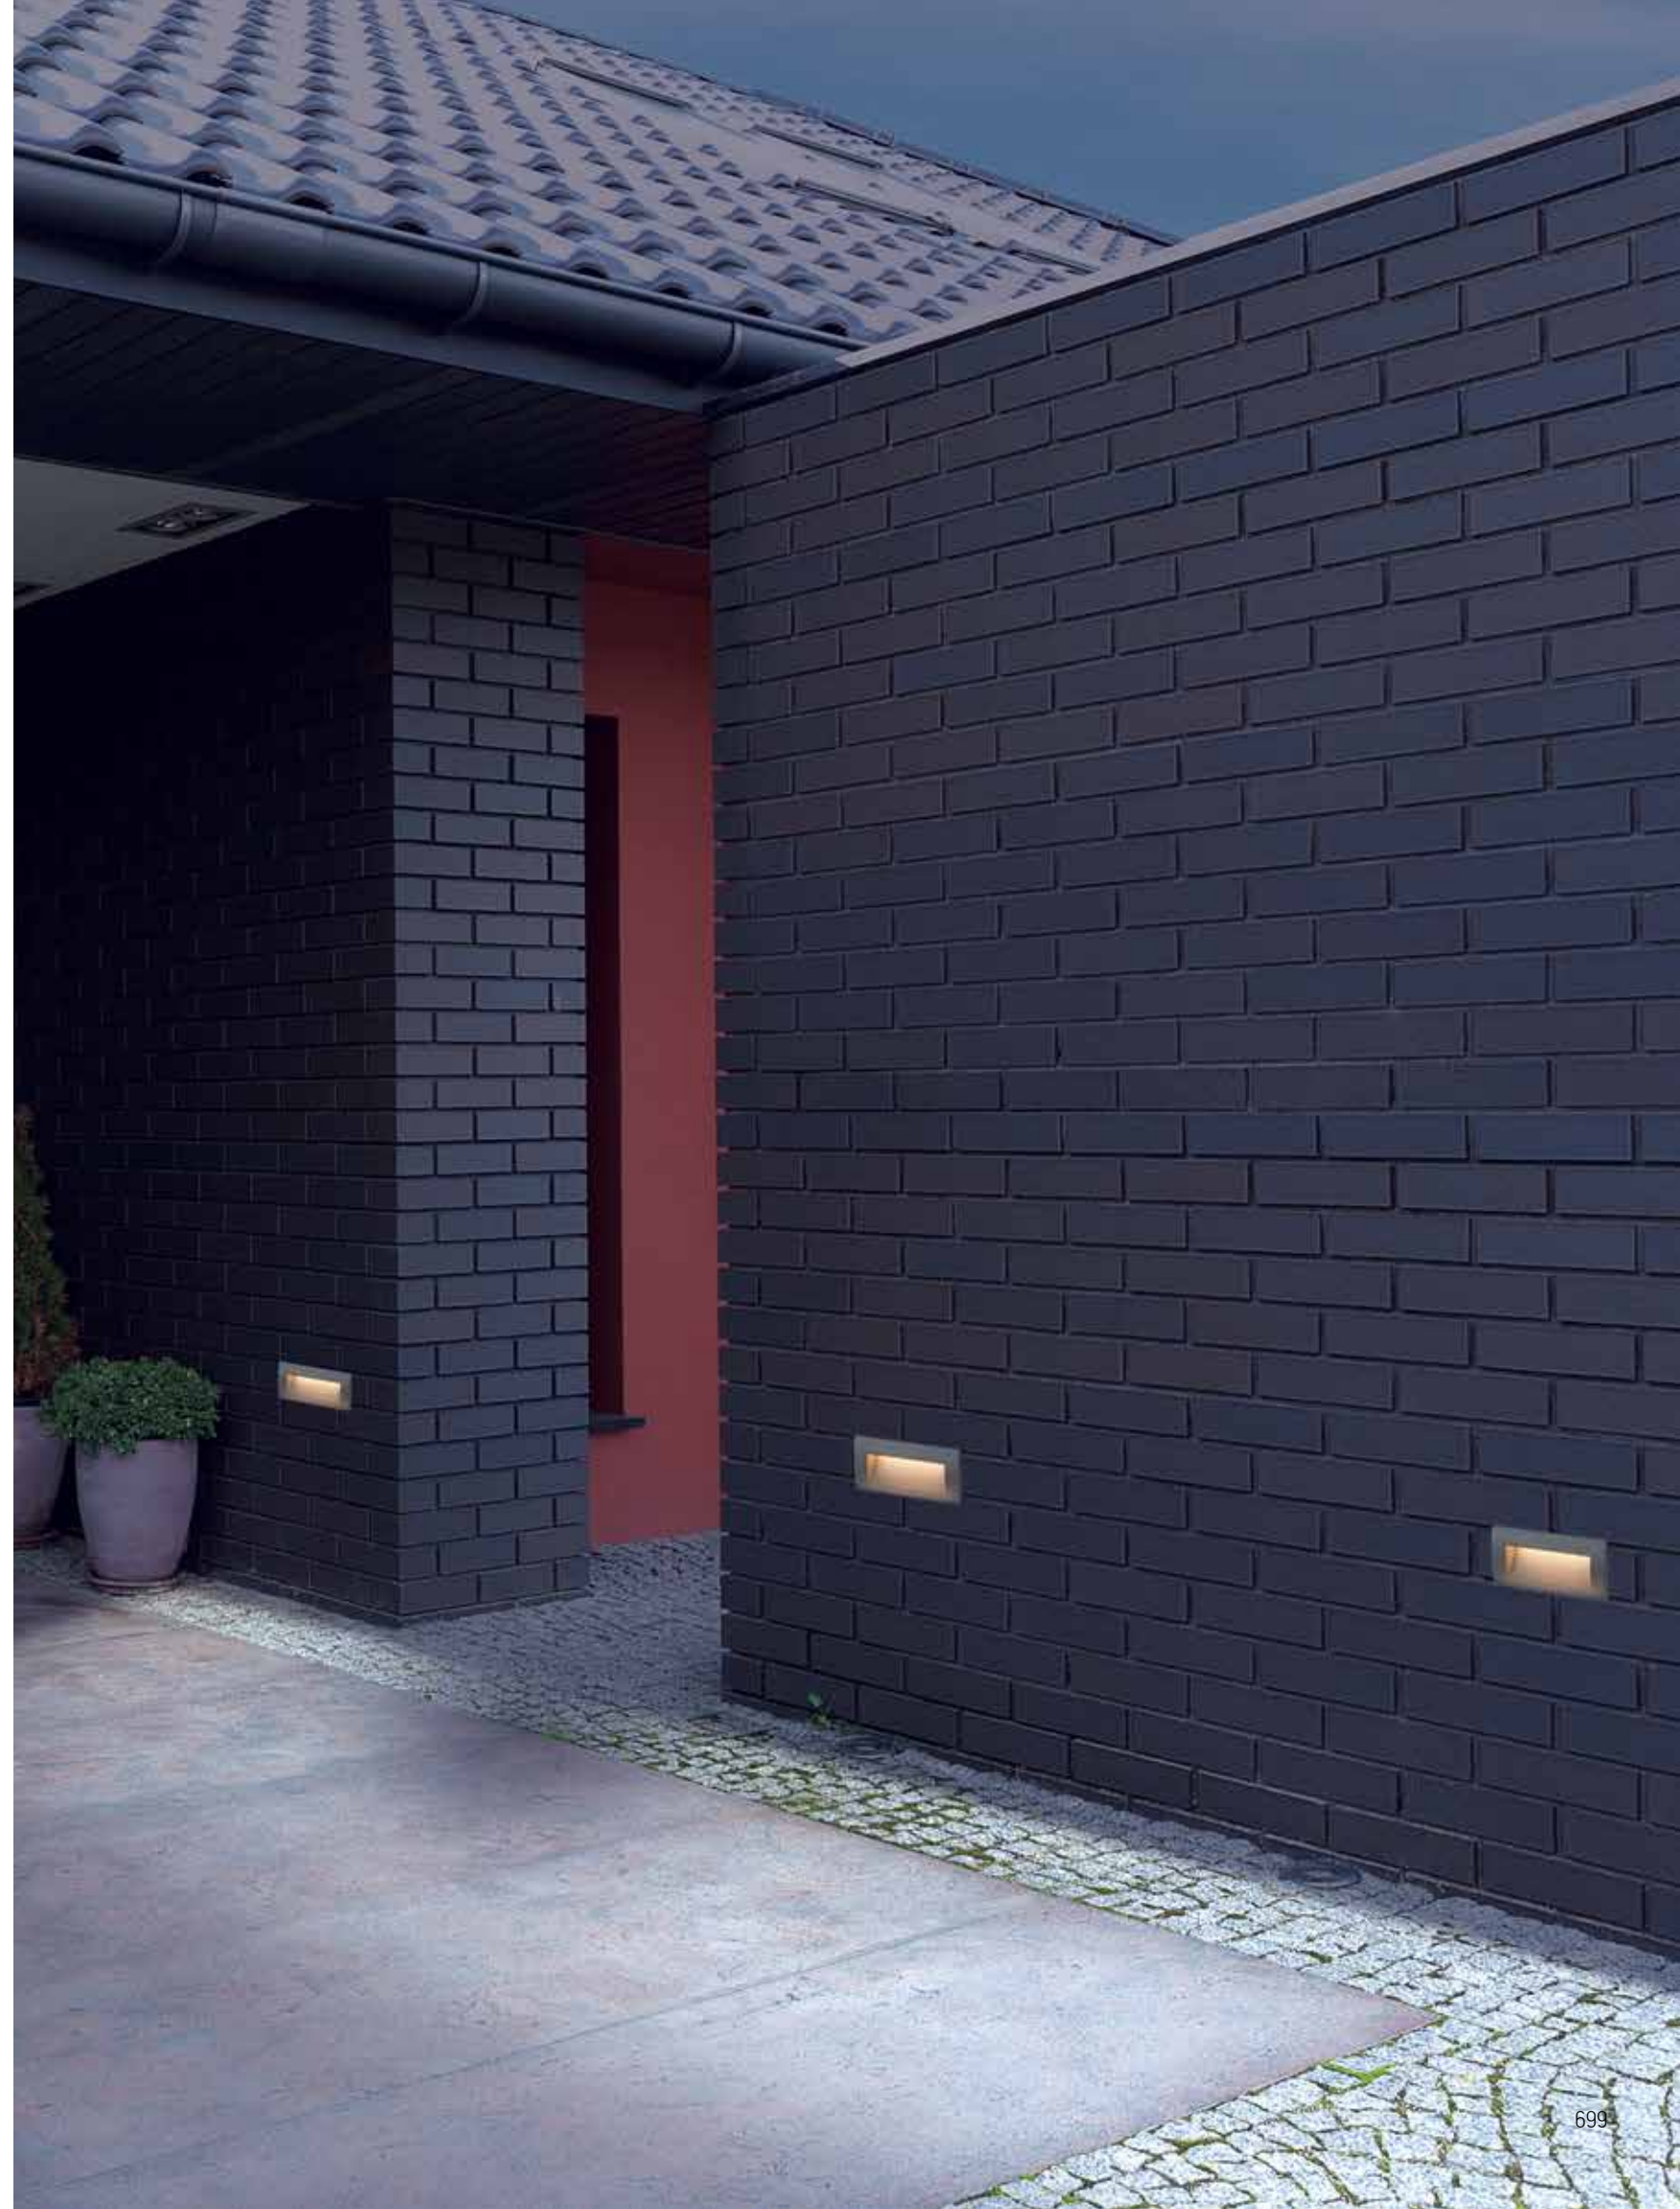

Power 3W
Input 220-240V, 50/60Hz
Color Temperature 3000K
Lumen 240Lm
Cri 80
IP 65
Dimensions L: 14cm W: 7cm H: 4.1cm
Recessed Mounting Box L: 12.5cm W: 6cm (Included)
Depth 11: 6cm
Material Aluminium
Color Graphite / **Code E247-G**
Color Sandy White / **Code E247-W**

Power 1W
Input 220-240V, 50/60Hz
Color Temperature 3000K
Lumen 80Lm
Cri 80
IP 65
Dimensions L: 9cm W: 9cm H: 4.1cm
Recessed Mounting Box L: 7.3cm W: 7.3cm (Included)
Depth 11: 6cm
Material Aluminium
Color Graphite / **Code E246-G**
Color Sandy White / **Code E246-W**