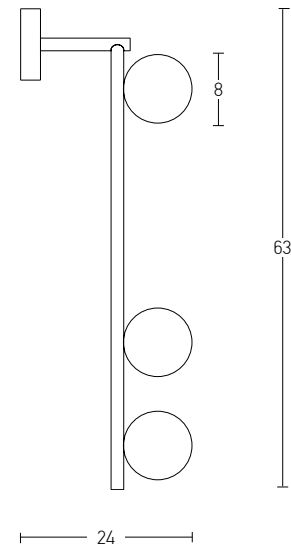

Bulb 3xG9 Led
Power MAX 9W
Input 220-240V, 50/60Hz
Dimensions L: 24cm H: 63cm
Base Ø: 10cm H: 2cm
Material Metal - Opal Glass
Special Feature Opal Glass Ø: 8cm
Color Black / **Code 18134-B**