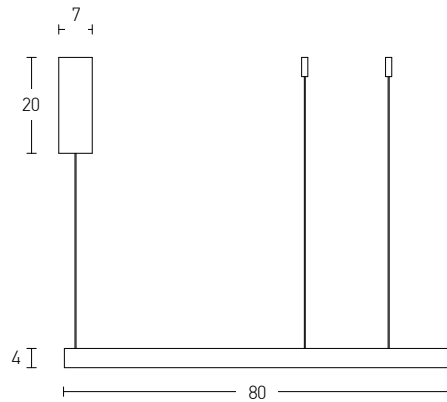

Power 50W
Input 220-240V, 50/60Hz
Color Temperature 3000K
Lumen 4000Lm
Cri 80
Dimensions Ø: 80cm H: 4cm
Base Ø: 7cm H: 20cm
Dimmable Triac ☐
Material Aluminium - Acrylic
Special Feature 210cm Cable Adjustable
Profile 4x2cm
Color Brushed Gold Matt / **Code 2007**