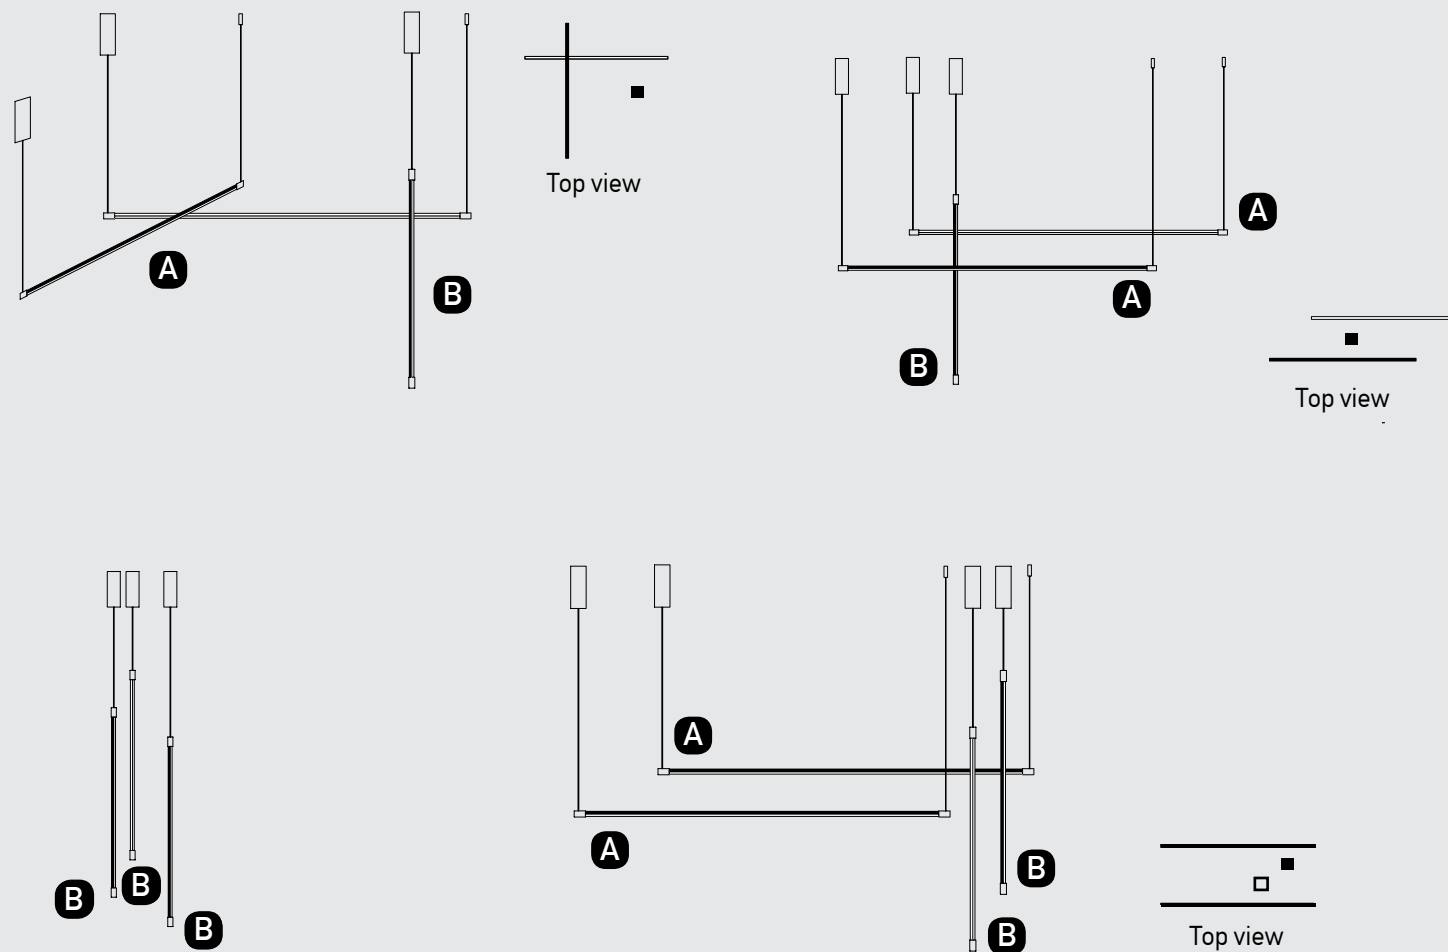

Our Suggestion

Become an artist and make your combination.
Use your imagination to create your masterpiece
with our limitless options.
Minimal design for luxury lighting

Tip Use gold or black color,
as well as different
elevations for a
grand effect.