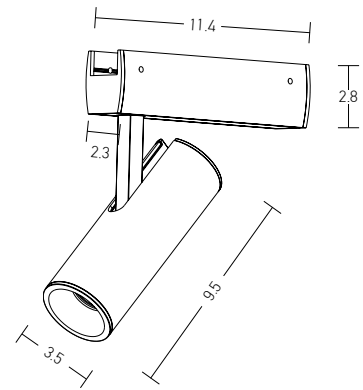

Power 9W
Input 48V
Color Temperature 3000K
Lumen 990Lm
Cri 90
Dimensions L: 23.7cm W: 2.2cm H: 2.5cm
Base W: 11.4cm H: 2.8cm L: 2.3cm
Material Aluminium - Acrylic
Color Sandy Black / **Code 20276**
OSRAM