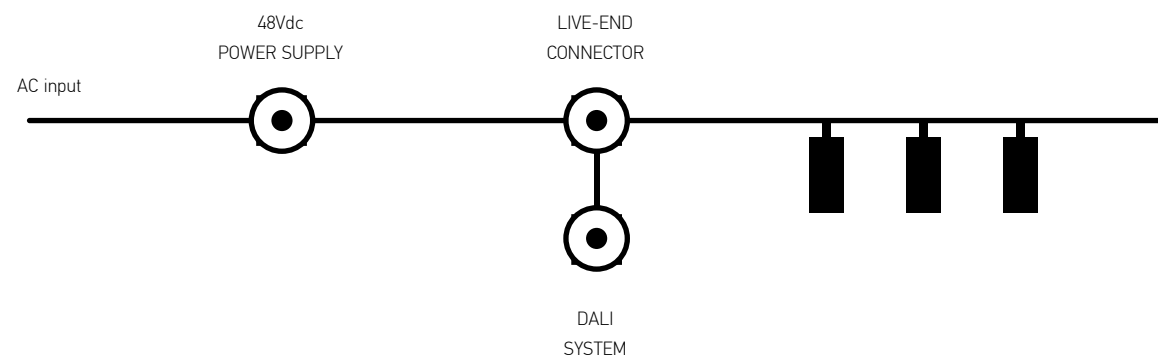

CASAMBI READY wireless control for DALI luminaires

The Zambelis 48V tracks are compatible with CASAMBI control system, which permits bidirectional communication between control device and luminaires, making it possible for the user to create scenes, regulate the system from smart devices, etc.

With the CASAMBI control system and its Control wireless variants, the user has total control over the installation, with all the features available in low voltage alternatives. The 48V system does not mean relinquishing the leading edge in control for architectural lighting.

Power by : **CASAMBI**
Available App on :