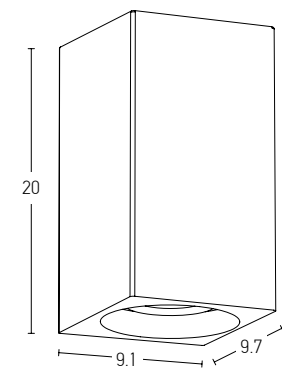

Power 4W
Input 220-240V, 50/60Hz
Color Temperature 3000K
Lumen 380Lm
Cri 80
IP 65
Dimensions L: 9.7cm W: 9.1cm H: 10.5cm
Beam Angle 36°
Dimmable Triac ☐
Material Concrete - Aluminium
Color Natural Concrete / **Code E253**

Power 2x4W
Input 220-240V, 50/60Hz
Color Temperature 3000K
Lumen 720Lm
Cri 80
IP 65
Dimensions L: 9.7cm W: 9.1cm H: 20cm
Beam Angle 36°
Dimmable Triac ☐
Material Concrete - Aluminium
Color Natural Concrete / **Code E254**