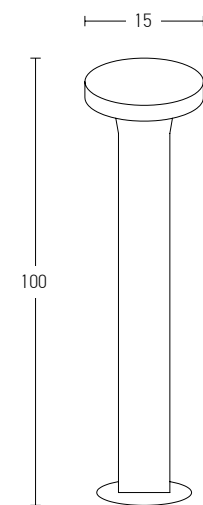

Outdoor Led Lighting | Wall - Floor Collection

Power 12W
Input 220-240V, 50/60Hz
Color Temperature 3000K
Lumen 960Lm
Cri 80
IP 54
Dimensions Ø: 15cm L: 5.5cm
Material Aluminium - PC Diffusser
Color Graphite / **Code E237**

Power 12W
Input 220-240V, 50/60Hz
Color Temperature 3000K
Lumen 960Lm
Cri 80
IP 65
Dimensions Ø: 15cm H: 100cm
Material Aluminium - PC Diffusser
Color Graphite / **Code E249**