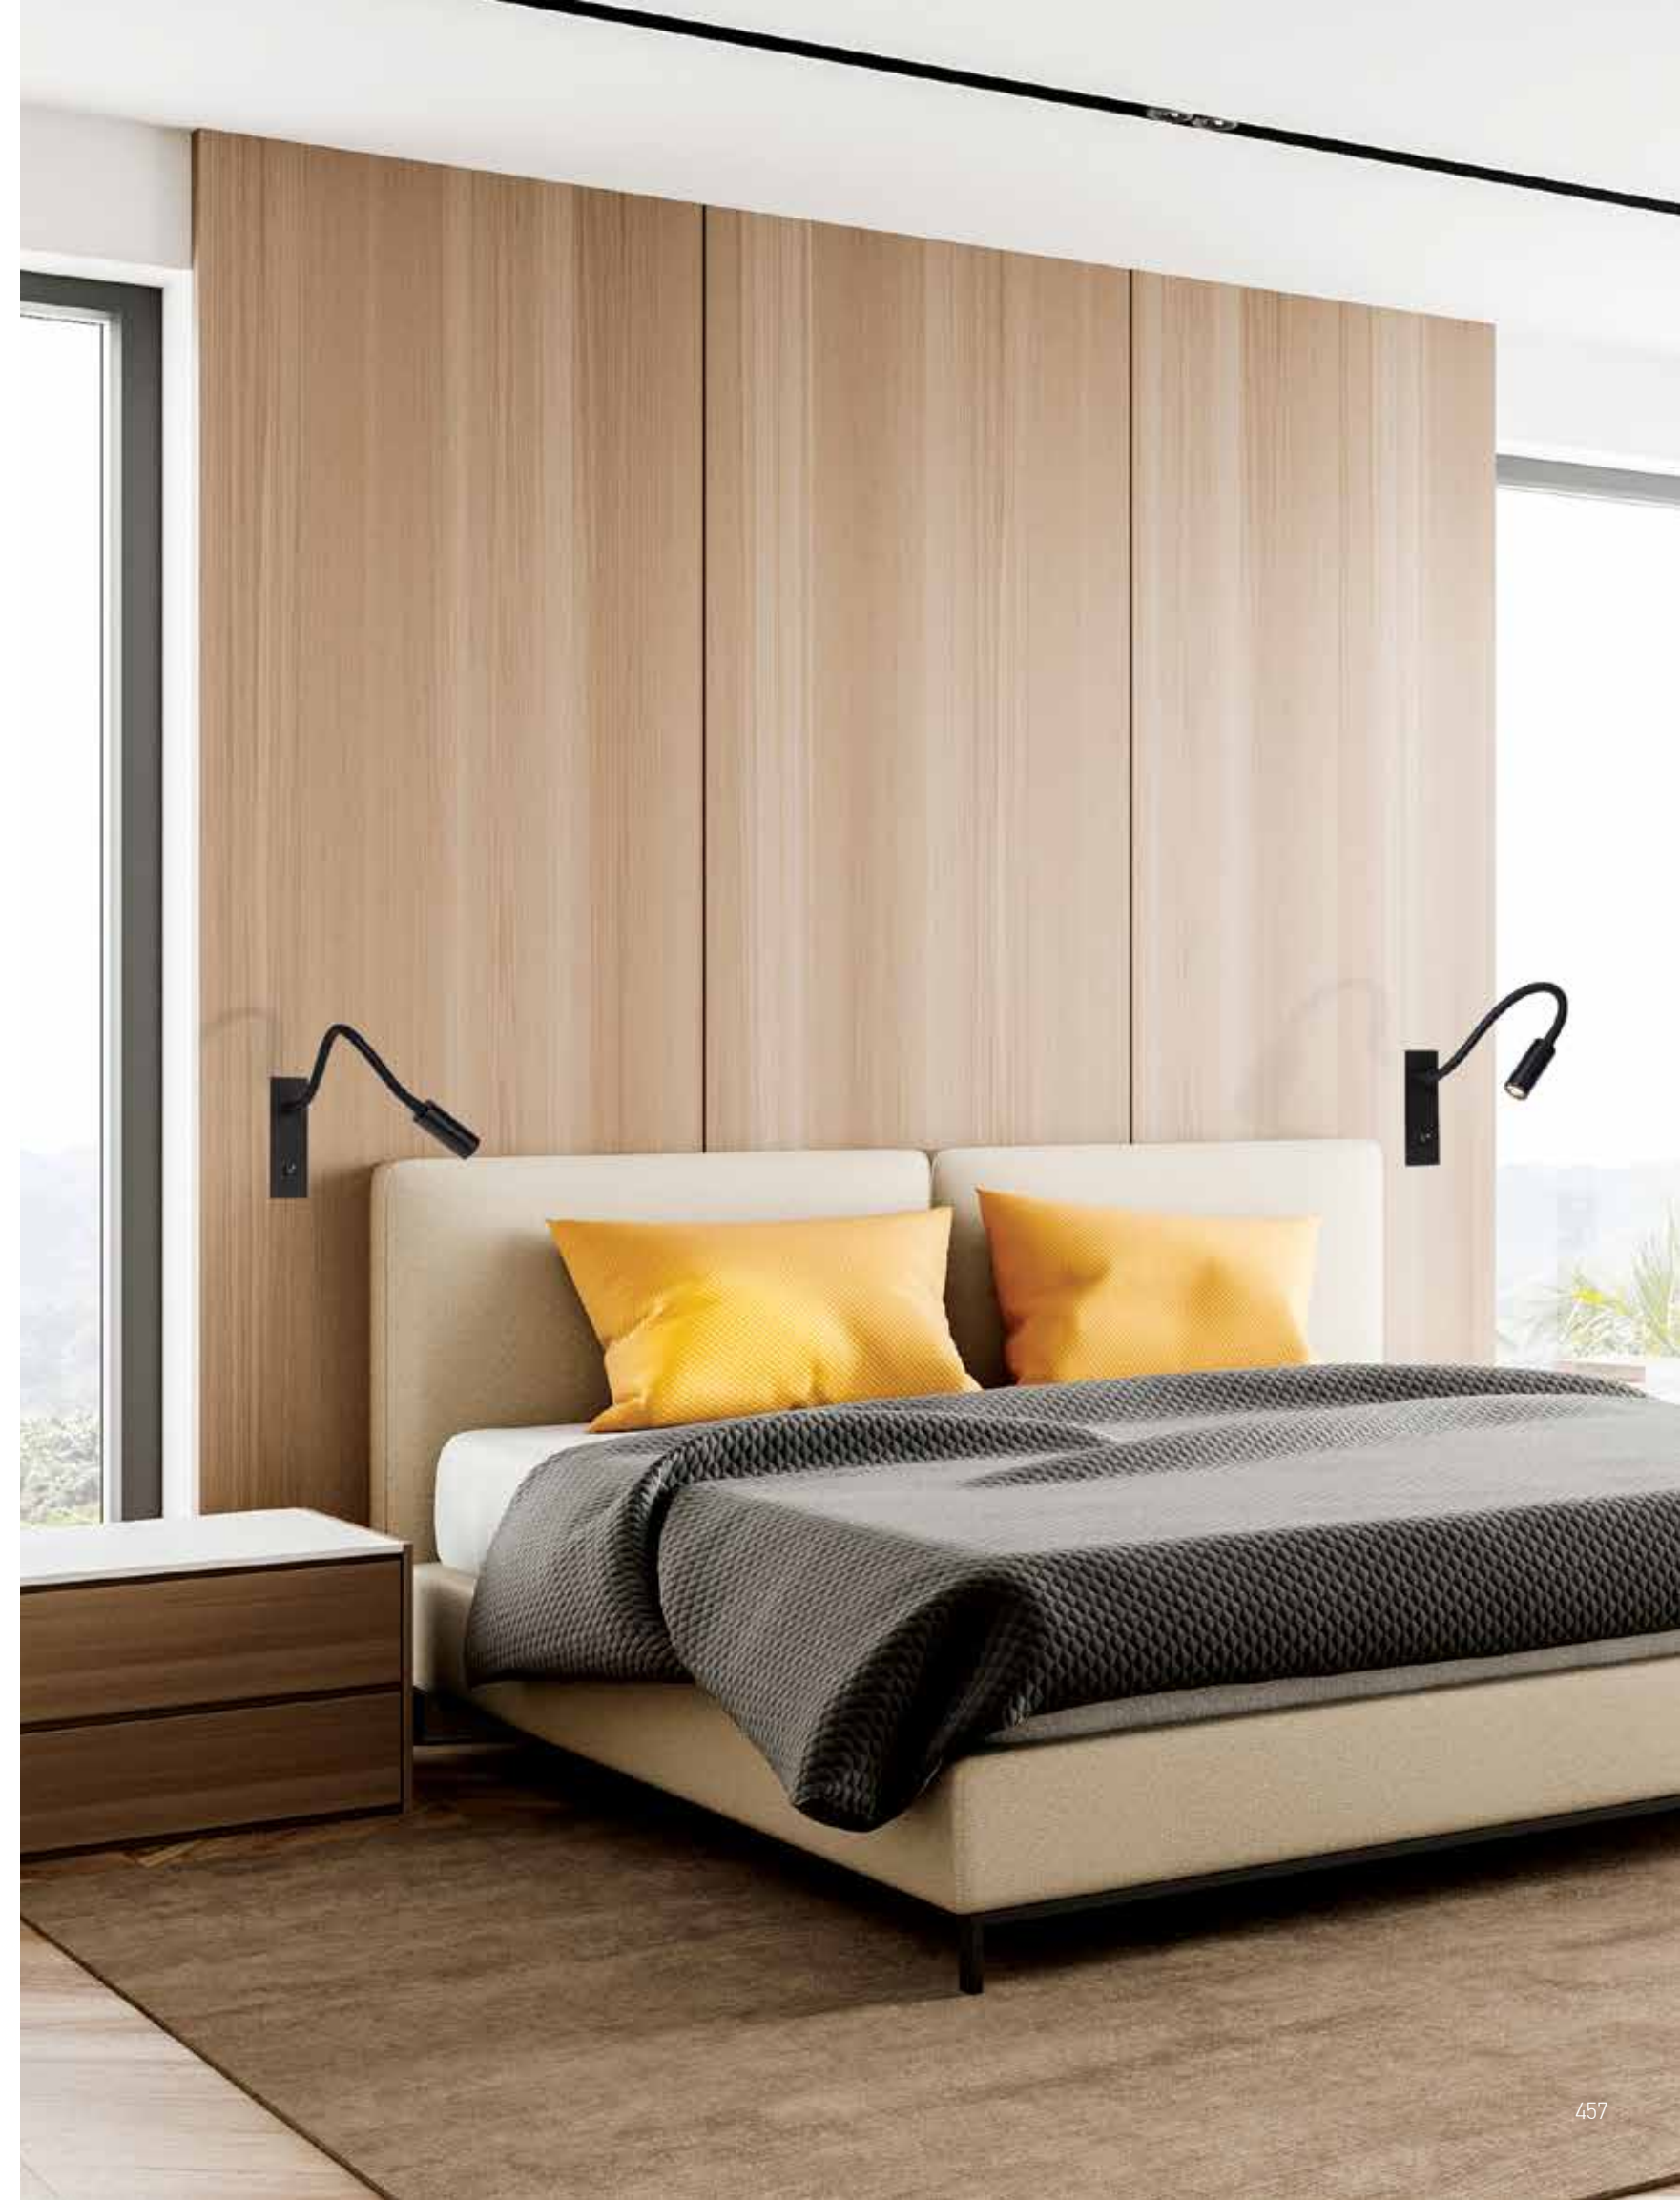

Power 3W
Input 220-240V, 50/60Hz
Color Temperature 3000K
Lumen 240Lm
Cri 80
Dimensions L: 20-50cm
Base Ø: 10cm H: 3cm
Non Dimmable ☒
Switch On/Off
Material Metal - Aluminium
Special Feature USB Charger
Stick Ø: 1.2cm H: 8cm
Color Black / **Code H70**