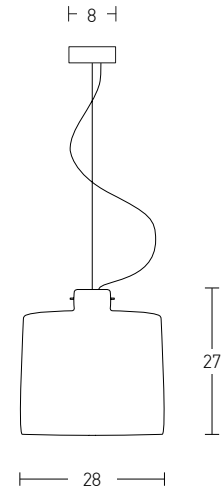

Bulb 1xE27
Power MAX 40W
Input 220-240V, 50/60Hz
Dimensions Ø: 28cm H: 27cm
Base Ø: 8cm H: 2cm
Material Clay
Special Feature 100cm Cable Adjustable
Color Natural / **Code 1664**