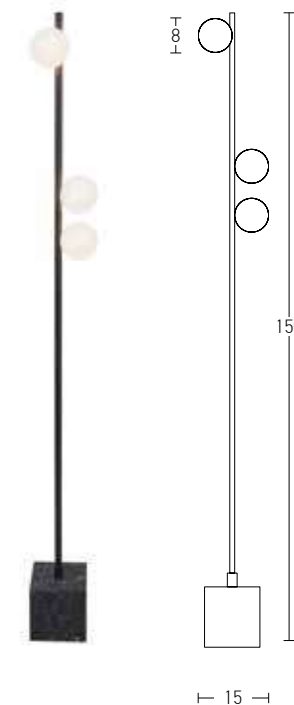

Bulb 3xG9 Led
Power MAX 9W
Input 220-240V, 50/60Hz
Dimensions H: 156cm
Base L: 15cm W: 15cm H: 15cm
Material Metal - Marble - Opal Glass
Special Feature 150cm Cable Available
Opal Glass Ø: 8cm
Color White Marble - Gold Matt / **Code 18179**
Black Marble - Black Matt / **Code 20362**