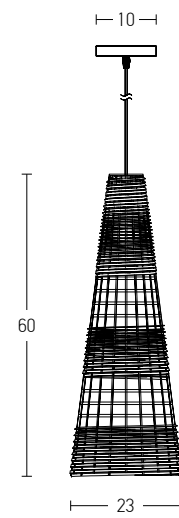

Bulb 1xE27
Power MAX 40W
Input 220-240V, 50/60Hz
Dimensions Ø: 23cm H: 60cm
Base Ø: 10cm H: 2cm
Material Metal - Bamboo
Special Feature 200cm Cable Adjustable
Color Natural / **Code 20154**

Suggested Trimless Canaby **Code 20144**