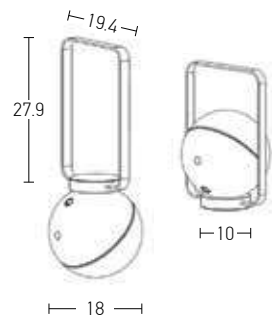

Power 1.5W
Input 220-240V, 50/60Hz
Color Temperature 2700K
Lumen 99Lm
Cri 80
IP 54
Dimensions W: 19.4cm H: 27.9cm
Base Ø: 10cm
3 Steps Dimming 25%, 50%, 100%
Duration 20h, 10h, 5h
Material Aluminium - PC Difusser
Special Feature Ball Ø: 18cm
Portable Table Lamp
USB Cable & Adaptor Included

Color Black / **Code E233**
Color White / **Code E234**