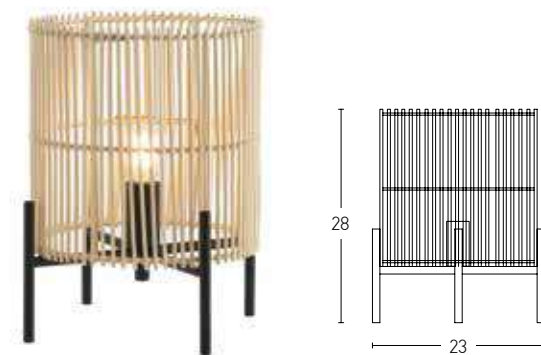

Bulb 1xE27
Power MAX 40W
Input 220-240V, 50/60Hz
Dimensions Ø: 30cm H: 30cm
Base Ø: 10cm H: 2cm
Material Metal - Rattan
Special Feature 200cm Cable Adjustable
Color Natural / **Code 20234**

Bulb 1xE27
Power MAX 40W
Input 220-240V, 50/60Hz
Dimensions Ø: 30cm H: 50cm
Material Metal - Thread String Cord - Fabric
Special Feature 120cm Cable Available
Shade Ø: 30cm H: 20cm
Color Light Beige / **Code 20235**

Bulb 1xE14
Power MAX 25W
Input 220-240V, 50/60Hz
Dimensions Ø: 23cm H: 28cm
Material Metal - Rattan
Special Feature 120cm Cable Available
Color Black Matt - Natural / **Code 20232**