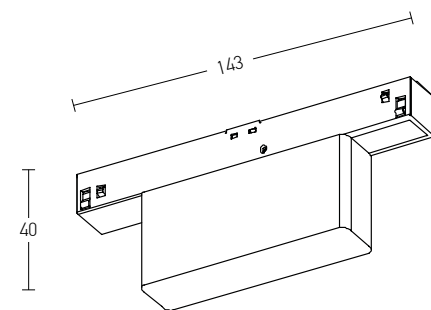

Wireless Control for 48V Magnetic Tracks
Bluetooth DALI
Code 20293

Power by :
CASAMBI
Available App on :