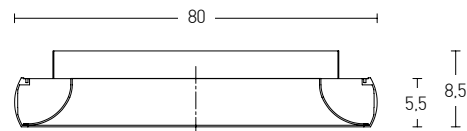

Power 60W
Input 220-240V, 50/60Hz
Color Temperature 3000K
Lumen 4800Lm
Cri 80
Dimensions Ø: 80cm H: 8.5cm
Dimmable Triac ☐
Material Aluminium - Acrylic
Color Sandy Black / **Code 2056**
Color Sandy White / **Code 2057**
Color Brushed Gold Matt / **Code 2058**
Color Brushed Coffee / **Code 2059**