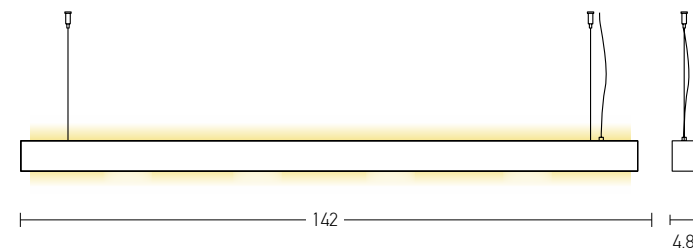

Power 18W + 36W
Input 220-240V, 50/60Hz
Color Temperature 3000K
Lumen 7560Lm
Cri 80
Dimensions L: 142cm W: 4.8cm H: 7.8cm
Base Ø: 8cm H: 2cm
Non Dimmable ☒
Material Aluminium
Special Feature 200cm Cable Adjustable
Optional Dimming DALI
Color Copper Rusty - Sandy Black / **Code 17211-CB**
Color Old Steel - Gold Matt / **Code 17211-OG**