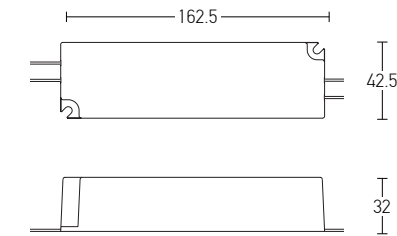

Remote Drivers

Remote Driver 60W
48V
5Years Guarantee
ON-OFF / **Code 20295**
DALI KIT / **Code 20322**
PUSH BUTTON KIT / **Code 20300**
BLUETOOTH KIT / **Code 20303**