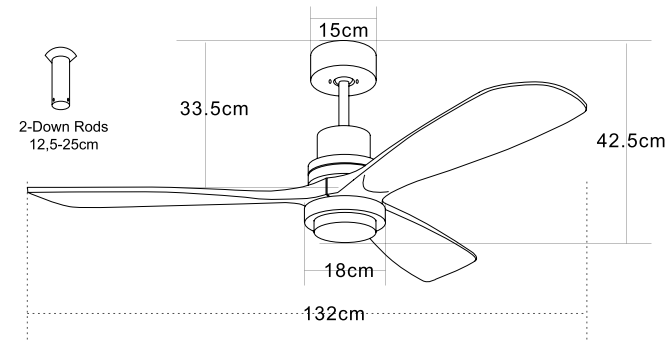

Led Light Source 15W
Input 220-240V, 50/60Hz
Color Temperature 3000K, 4000K, 6000K
Lumen 1500Lm
Cri 80
dB 20
Dimensions 52" Ø: 132cm H: 42.5-55cm
Air Flow 156.3m³ min
Night Mode Time Setting 1h / 2h / 4h / 8h
Material Metal - Glass - Wood
Special Feature 2 Down Rods 12.5-25cm
Summer & Winter Function
Motor Feature DC Motor 38W
5 Speeds

Color White Matt - Natural Wood Blades / **Code 19140**
Color Black Matt - Natural Wood Blades / **Code 19141**