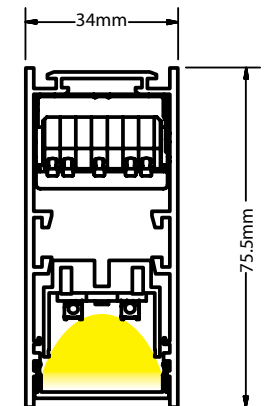

In the following Electrical Table, you may find Watt and Lumen Output, High Efficiency (HE) 200Lm/W - 3357Lm/m, High Output (HO) 188Lm/W - 5640Lm/m accordingly to the length of our LED profile

Set HO		Lumen		Set HE		Lumen	
Length (cm)	Watt	3000K	4000K	Length (cm)	Watt	3000K	4000K
58	18	2565	2700	58	10	1577	1660
86	27	3848	4050	86	15	2366	2490
114	36	5130	5400	114	20	3154	3320
142	45	6413	6750	142	25	3943	4150
170	54	7695	8100	170	30	4731	4980
198	63	8978	9450	198	35	5520	5810
226	72	10260	10800	226	40	6308	6640
254	81	11543	12150	254	45	7097	7470
282	90	12825	13500	282	50	7885	8300
310	99	14108	14850	310	55	8674	9130
338	108	15390	16200	338	60	9462	9960