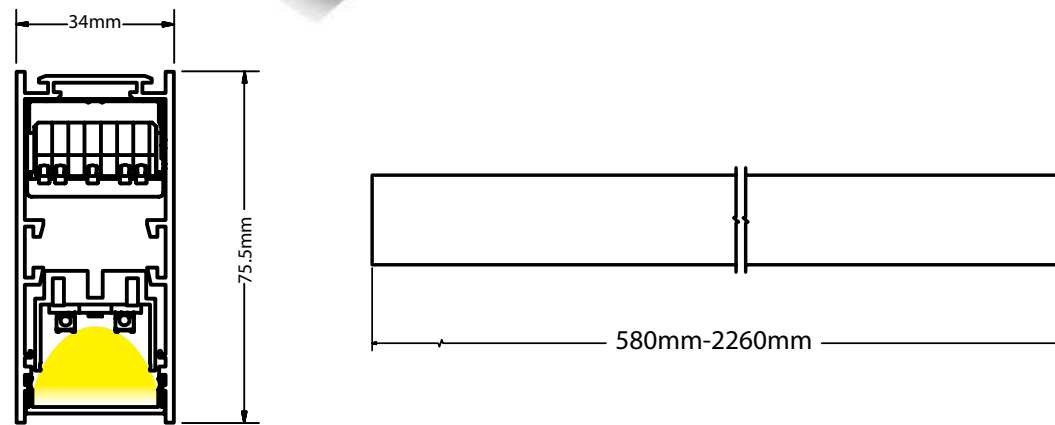

Fill in your code using the following items from the table.

Ceiling Profile					
Code	Length	Driver	Kelvin	Set	Body Color
31	58 = 58cm	O = ON/OFF	3 = 3000K	E = HE	W = Sandy White
31	86 = 86cm	D = Dali	4 = 4000K	O = HO	B = Sandy Black
31	114 = 114cm				
31	142 = 142cm				
31	170 = 170cm				
31	198 = 198cm				
31	226 = 226cm				

Guide to Create your Code by Choosing : 31 - Length - Driver - Kelvin - Set - Body Color

Fill in your code using the following items from the table.

Pendant Profile					
Code	Length	Driver	Kelvin	Set	Body Color
32	58 = 58cm	O = ON/OFF	3 = 3000K	E = HE	W = Sandy White
32	86 = 86cm	D = Dali	4 = 4000K	O = HO	B = Sandy Black
32	114 = 114cm				
32	142 = 142cm				
32	170 = 170cm				
32	198 = 198cm				
32	226 = 226cm				

Guide to Create your Code by Choosing : 32 - Length - Driver - Kelvin - Set - Body Color