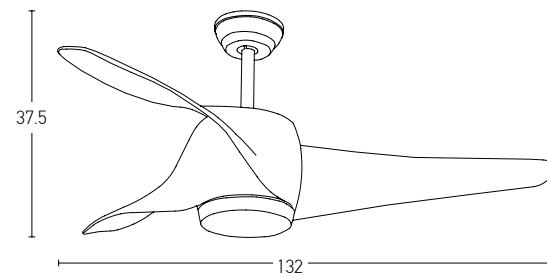

MOTOR DC ADVANTAGES

<p>UP TO 70% LESS ELECTRICITY</p> <p>ENERGY SAVING</p>	 <p>LIGHT WEIGHT</p>	<p>3~5 SPEEDS</p> <p>3-5 SPEEDS</p>	 <p>LONG LIFE</p>
---	---	---	--

Led Light Source 15W
Input 220-240V, 50/60Hz
Color Temperature 3000K, 4000K, 6000K
Lumen 1500Lm
Cri 80
dB 20
Dimensions 52" Ø: 132cm H: 37.5-50cm
Air Flow 147.4m³ min
Night Mode Time Setting 1h / 2h / 4h / 8h
Material Metal - Acrylic - Wood
Special Feature 2 Down Rods 12.5-25cm
Summer & Winter Function
Motor Feature DC Motor 40W
5 Speeds