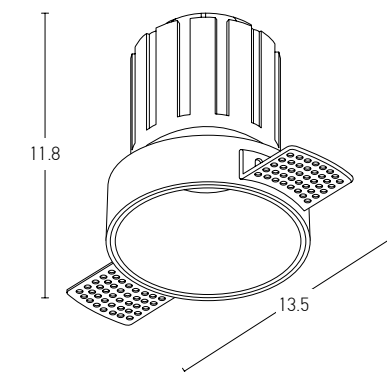

Power 15W
Input 220-240V, 50/60Hz
Color Temperature 3000K
Lumen 1125Lm
Cri 90
Dimensions Ø: 8.2cm W: 13.5cm H: 11.8cm
Cutting Hole Ø: 8.2cm
Beam Angle 36°
Non Dimmable ☒
Material Aluminium
Depth Required JT : 12cm
Driver Included (350mA)
Color Sandy Black / **Code S097-B**
Color Copper Matt / **Code S097-C**
Color Gold Matt / **Code S097-G**