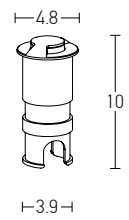

Power 3W
Input 24V
Color Temperature 3000K
Lumen 210Lm
Cri 80
IP 65
IK 10
Dimensions Ø: 4.8cm H: 10cm
Material Aluminium - Stainless Steel- PC Diffuser
Recommended Driver D-8-24 (Not Included)
Color Aluminium / **Code E180**