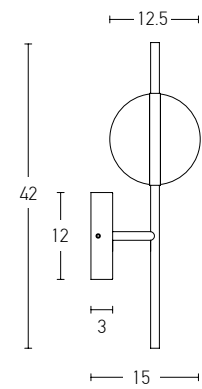

Power 8W
Input 220-240V, 50/60Hz
Color Temperature 3000K
Lumen 640Lm
Cri 80
Dimensions Ø: 12.5cm L: 15cm H: 42cm
Base Ø: 12cm H: 3cm
Non Dimmable ☒
Material Metal - Aluminium - Acrylic
Special Feature Opal Ball Ø: 12.5cm
Color Black Matt - Gold Matt / **Code 2003**