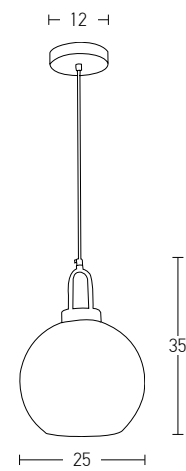

Bulb
Power
Input
Dimensions
Base
Material
Special Feature
Color

1xE27
MAX 40W
220-240V, 50/60Hz
Ø: 25cm H: 35cm
Ø: 12cm H: 2.5cm
Glass - Metal
150cm Cable Adjustable
Grey - Antique Brass / **Code 19177**