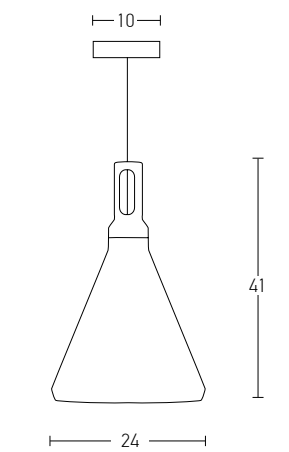

Bulb 1xE27
Power MAX 40W
Input 220-240V, 50/60Hz
Dimensions Ø: 34cm H: 36cm
Base Ø: 10cm H: 2cm
Material Metal - Aluminium - Wood
Special Feature 150cm Cable Adjustable
Color White Matt / **Code 1511-W**
Color Black Matt / **Code 1511-B**
Color Blue Matt / **Code 1511-BL**
Color Light Green / **Code 1511-LG**

Bulb 1xE27
Power MAX 40W
Input 220-240V, 50/60Hz
Dimensions Ø: 34cm H: 32cm
Base Ø: 10cm H: 2cm
Material Metal - Aluminium - Wood
Special Feature 150cm Cable Adjustable
Color White Matt / **Code 1512-W**
Color Black Matt / **Code 1512-B**
Color Blue Matt / **Code 1512-BL**
Color Light Green / **Code 1512-LG**

Bulb 1xE27
Power MAX 40W
Input 220-240V, 50/60Hz
Dimensions Ø: 24cm H: 41cm
Base Ø: 10cm H: 2cm
Material Metal - Aluminium - Wood
Special Feature 150cm Cable Adjustable
Color White Matt / **Code 1513-W**
Color Black Matt / **Code 1513-B**
Color Blue Matt / **Code 1513-BL**
Color Light Green / **Code 1513-LG**

Model Finishing

Suggested Trimless Canopy **Code 20144**