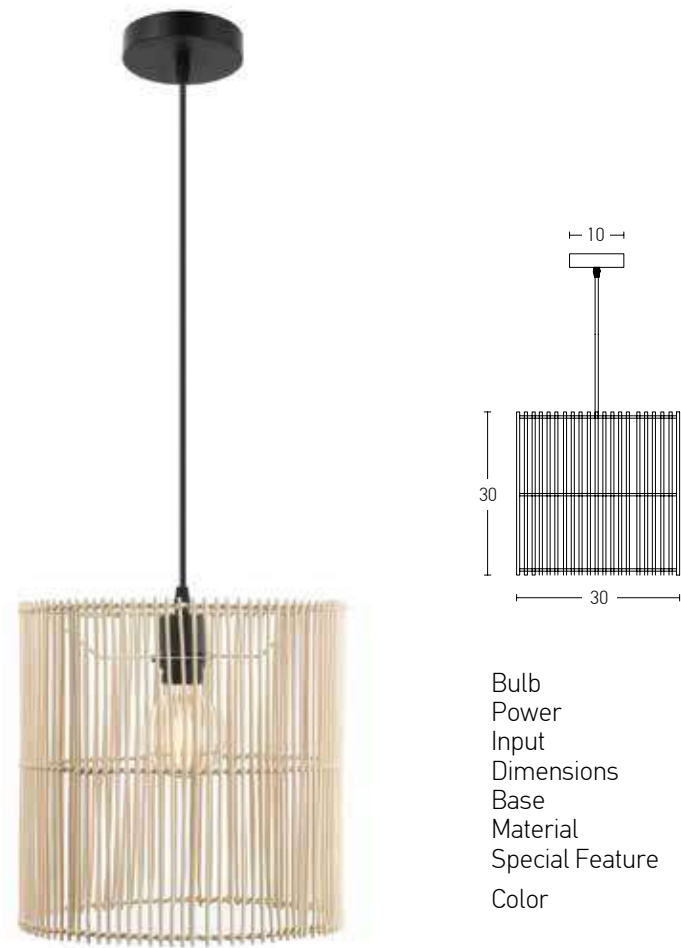

Bulb 1xE27
 Power MAX 40W
 Input 220-240V, 50/60Hz
 Dimensions Ø: 48cm H: 35cm
 Base Ø: 10cm H: 2cm
 Material Metal - Paper Rope
 Special Feature 200cm Cable Adjustable
 Color Natural / **Code 20237**

Suggested Trimless Canopy **Code 20144**

Bulb 1xE27
 Power MAX 40W
 Input 220-240V, 50/60Hz
 Dimensions L: 72cm W: 40cm H: 10cm
 Base Ø: 10cm H: 2cm
 Material Metal - Bamboo
 Special Feature 200cm Cable Adjustable
 Color Natural / **Code 20241**

Bulb 1xE27
 Power MAX 40W
 Input 220-240V, 50/60Hz
 Dimensions Ø: 40cm H: 8cm
 Base Ø: 10cm H: 2cm
 Material Metal - Bamboo
 Special Feature 200cm Cable Adjustable
 Color Natural / **Code 20242**

Bulb 1xE27
 Power MAX 40W
 Input 220-240V, 50/60Hz
 Dimensions Ø: 30cm H: 30cm
 Base Ø: 10cm H: 2cm
 Material Metal - Rattan
 Special Feature 200cm Cable Adjustable
 Color Natural / **Code 20234**

Bulb 1xE27
 Power MAX 40W
 Input 220-240V, 50/60Hz
 Dimensions Ø: 30cm H: 50cm
 Material Metal - Thread String Cord - Fabric
 Special Feature 120cm Cable Available
 Shade Ø: 30cm H: 20cm
 Color Light Beige / **Code 20235**