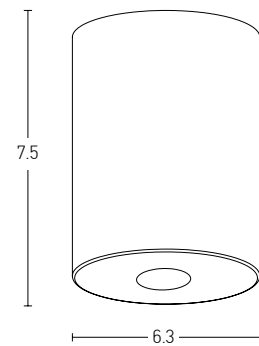

Power 7W
Input 220-240V, 50/60Hz
Color Temperature 3000K
Lumen 560Lm
Cri 90
IP 54
Dimensions Ø: 6.3cm H: 7.5cm
Beam Angle 20°
Non Dimmable ☒
Material Aluminium - Glass
Special Feature Included LED Driver
Color Sandy Black / Code S112
Color Sandy White / Code S113