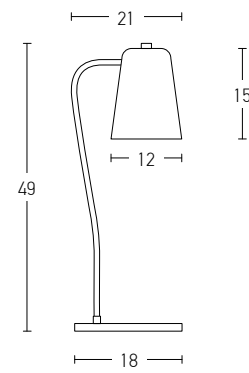

Bulb 1xE14
Power MAX 25W
Input 220-240V, 50/60Hz
Dimensions L: 21cm H: 49cm
Base Ø: 18cm H: 1cm
Material Metal - Aluminium
Special Feature 120cm Cable Available
Color Black Matt / **Code 20363**