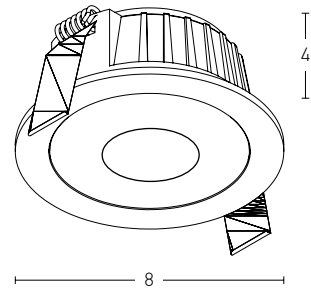

Power 6W
Input 220-240V, 50/60Hz
Color Temperature 3000K
Lumen 440Lm
Cri 90
IP 54
Dimensions Ø: 8cm H: 4cm
Cutting Hole Ø: 7.3cm
Beam Angle 20°
Non Dimmable ☒
Material Aluminium - Glass
Depth Required 4.5cm
Driver Included
Color Black / **Code S110**
White / **Code S111**

Bulb 1xGU10
Power MAX 50W
Input 220-240V, 50/60Hz
IP 65
Dimensions Ø: 8.5cm H: 4.5cm
Cutting Hole Ø: 7.5cm
Material Aluminium
Depth Required 10.5cm
Special Feature GU10 Lampholder Included
Color Black Matt / **Code S046**
White Matt / **Code S045**