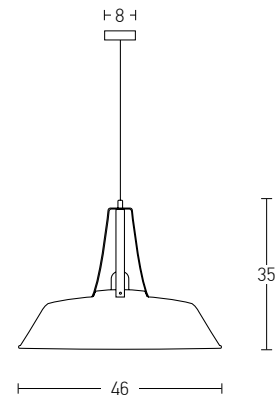

Bulb	1xE27
Power	MAX 40W
Input	220-240V, 50/60Hz
Dimensions	Ø: 46cm H: 35cm
Base	Ø: 8cm H: 2cm
Material	Metal
Special Feature	150cm Cable Adjustable
Color	Black Matt / Code 19245
Color	Yellow / Code 1642