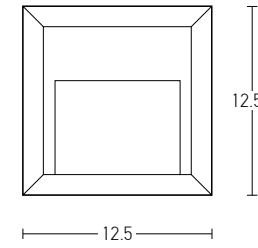

Power 2W
Input 220-240V, 50/60Hz
Color Temperature 3000K
Lumen 160Lm
Cri 80
IP 65
Dimensions L: 2.5cm W: 12.5cm H: 12.5cm
Material ABS
Color White / **Code Z67388-B**