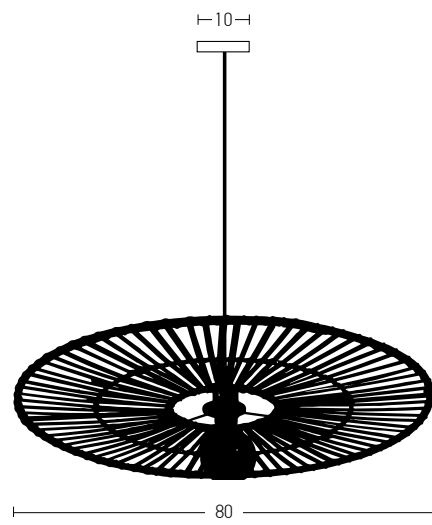

Bulb 1xE27
Power MAX 40W
Input 220-240V, 50/60Hz
Dimensions Ø: 80cm H: 1.5cm
Base Ø: 10cm H: 2cm
Material Metal - Bamboo
Special Feature 150cm Cable Adjustable
Color White - Natural Bamboo / **Code 19106**