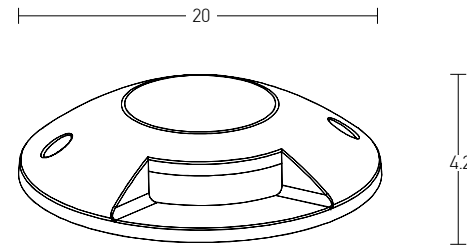

Surface Installation

Power 6W
Input 220-240V, 50/60Hz
Color Temperature 3000K
Lumen 300Lm
Cri 80
IP 67
IK 10
Dimensions Ø: 20cm H: 4.2cm
Material Aluminium
Special Feature Surface Ground
Driver Included

Color Grey / **Code Z69058-A**