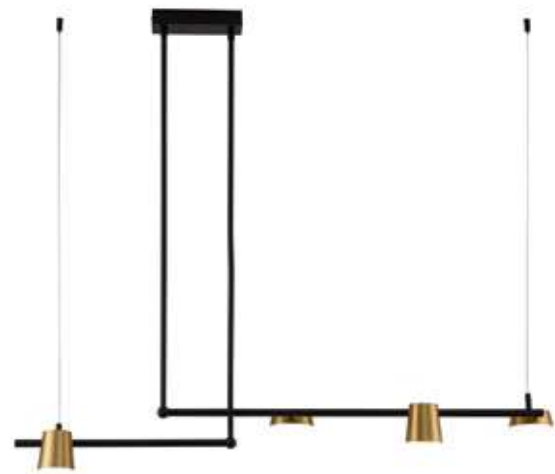

Indoor Led Lighting

Power 28W
Input 220-240V, 50/60Hz
Color Temperature 3000K
Lumen 2240Lm
Cri 80
Dimensions L: 110cm H: 102cm
Base L: 24cm W: 6cm H: 3.5cm
Non Dimmable ☒
Material Metal - Aluminium - Acrylic
Special Feature Spot Ø: 7.5cm H: 8cm
Spot Ø: 9.5cm H: 4cm
Color Sandy Black - Gold Matt / **Code 2035**