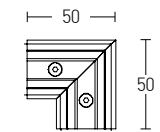

Track Code	Size	Color	Corner Code	Plane	Color
2082B-1	1m	Sandy Black	2082B-C1	Vertical	Sandy Black
2082W-1	1m	Sandy White	2082W-C1	Vertical	Sandy White
2082B-2	2m	Sandy Black	2082B-C2	Horizontal	Sandy Black
2082W-2	2m	Sandy White	2082W-C2	Horizontal	Sandy White
2082B-3	3m	Sandy Black			
2082W-3	3m	Sandy White			

Notice : For corners type C1 required also to order 20105 and for type C2 20104