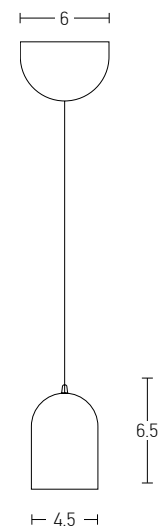

Bulb	1xE27
Power	MAX 40W
Input	220-240V, 50/60Hz
Dimensions	Ø: 4.5cm H: 6.5cm
Base	Ø: 6cm H: 4cm
Material	Metal
Special Feature	150cm Cable Adjustable
Color	Black / Code 14108-B
Color	Red / Code 14108-R

Suggested Trimless Canopy **Code 20144**