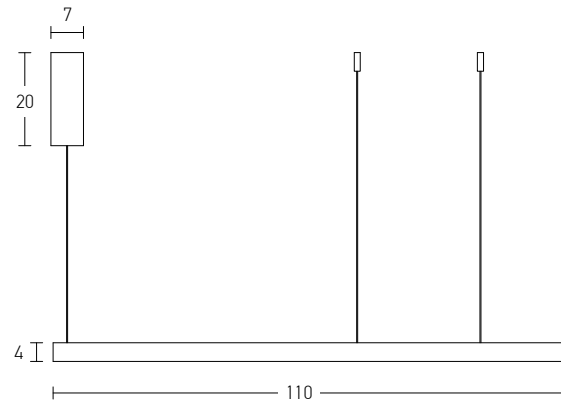

Power 60W
Input 220-240V, 50/60Hz
Color Temperature 3000K
Lumen 4800Lm
Cri 80
Dimensions Ø: 110cm H: 4cm
Base Ø: 7cm H: 20cm
Dimmable Triac ☐
Material Aluminium - Acrylic
Special Feature 210cm Cable Adjustable
Profile 4x2cm
Color Brushed Gold Matt / **Code 2008**