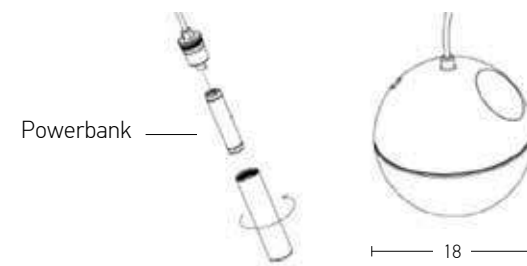

Power 1.5W
Input 220-240V, 50/60Hz
Color Temperature 2700K
Lumen 99Lm
Cri 80
IP 44
Dimensions Ø: 18cm
3 Steps Dimming 25%, 50%, 100%
Duration 20h, 10h, 5h
Material Aluminium - PC Difusser
Special Feature Portable Table Lamp
USB Cable & Adaptor Included
80cm Cable Adjustable

Color Black / **Code E231**