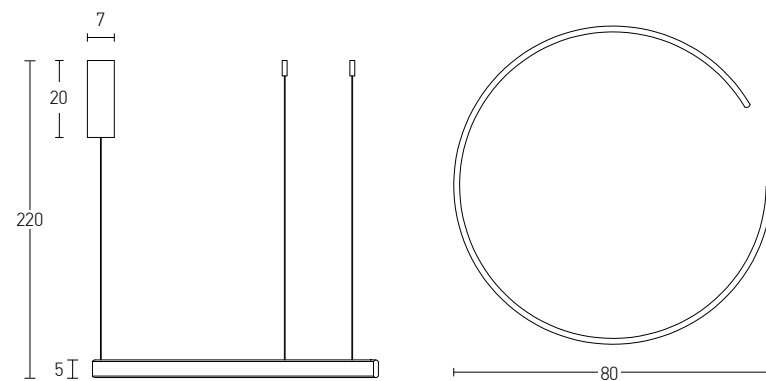

Power 40W
Input 220-240V, 50/60Hz
Color Temperature 3000K
Lumen 3200Lm
Cri 80
Dimensions Ø: 80cm H: 5cm
Base Ø: 7cm H: 20cm
Dimmable Triac ☐
Material Aluminium - Silicon
Special Feature 200cm Cable Adjustable
Profile 5x1.5cm

Color Brushed Gold Matt / **Code 2012**
Color Brushed Coffee / **Code 2013**