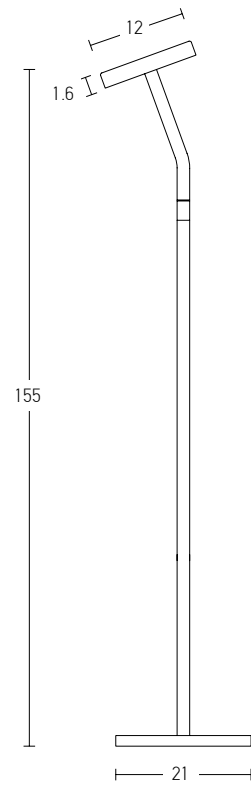

Power 9W
Input 220-240V, 50/60Hz
Color Temperature 3000K
Lumen 630Lm
Cri 80
Dimensions Ø: 12cm H: 155cm
Base Ø: 21cm H: 1cm
Non Dimmable ☒
Material Metal - Aluminium
Special Feature 150cm Cable Available
Color Sandy Black / **Code 20113**