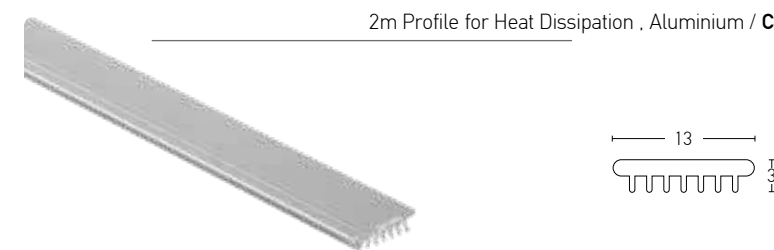

2m Profile for Heat Dissipation, Aluminium / Code 20202