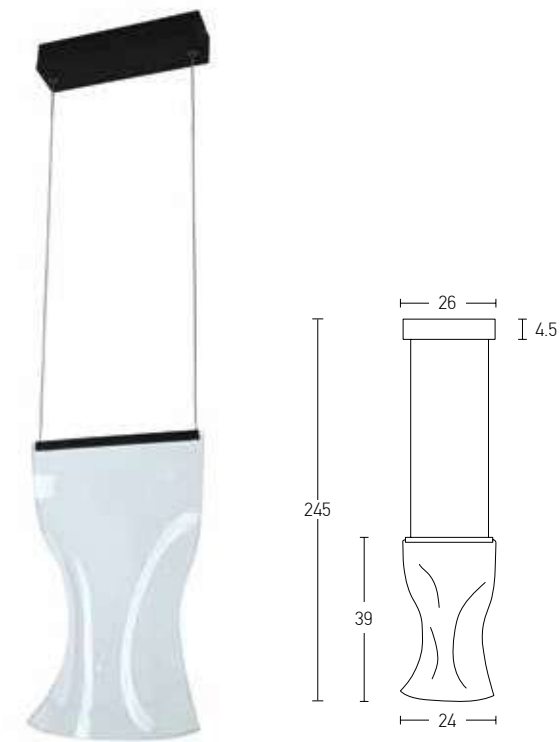

Indoor Led Lighting

Power 40W
 Input 220-240V, 50/60Hz
 Color Temperature 3000K
 Lumen 3200Lm
 Cri 80
 Dimensions Ø: 56cm H: 12.5cm
 Base W: 58.5cm H: 3.5cm
 Non Dimmable ☒
 Material Metal - Aluminium - Acrylic
 Special Feature Acrylic Ø: 56cm THK: 1cm
 Color Sandy Black / Code 20162

Power 70W
 Input 220-240V, 50/60Hz
 Color Temperature 3000K
 Lumen 5600Lm
 Cri 80
 Dimensions L: 117cm W: 2cm H: 230cm
 Base L: 117cm W: 2cm H: 3cm
 Non Dimmable ☒
 Material Metal - Aluminium - Acrylic
 Special Feature 200cm Cable Adjustable, Acrylic Ø: 56cm THK: 1cm, Acrylic Ø: 42cm THK: 1cm
 Color Sandy Black / Code 20161