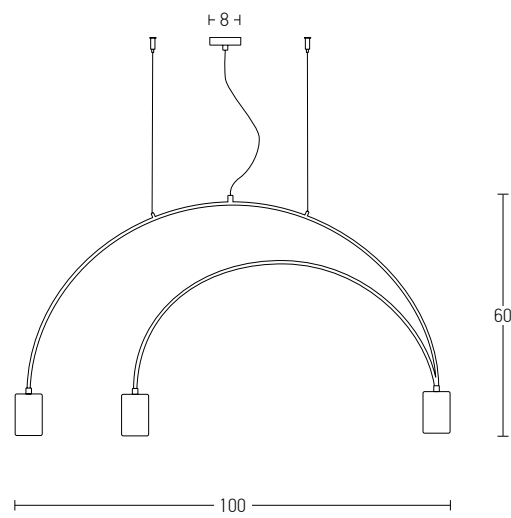

Bulb	3xGU10
Power	MAX 25W
Input	220-240V, 50/60Hz
Dimensions	L: 100cm W: 6cm H: 60cm
Base	Ø: 8cm H: 2cm
Material	Metal
Special Feature	120cm Cable Adjustable
Color	Black Matt - Brass / Code 19213
Color	Black Matt - Copper Rusty / Code 17109