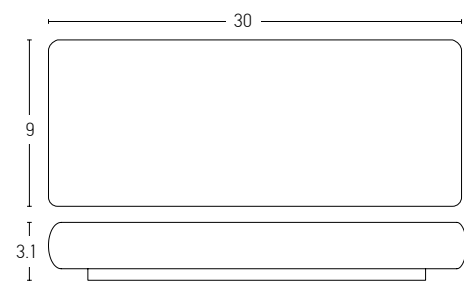

Power 2 x 6W
 Input 220-240V, 50/60Hz
 Color Temperature 3000K
 Lumen 960Lm
 Cri 80
 IP 65
 Dimensions L: 3.1cm W: 17.5cm H: 9cm
 Material Aluminium - Tempered Glass
 Special Feature Up - Down Light
 Color Graphite / **Code E239**