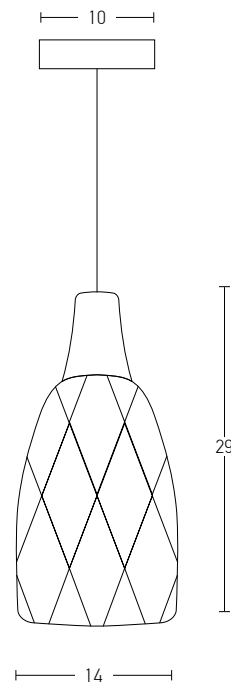

Bulb 1xE27
Power MAX 40W
Input 220-240V, 50/60Hz
Dimensions Ø: 14cm H: 29cm
Base Ø: 10cm H: 2.5cm
Material Concrete
Special Feature 120cm Cable Adjustable
Color Concrete - Chrome Base / **Code 18110**