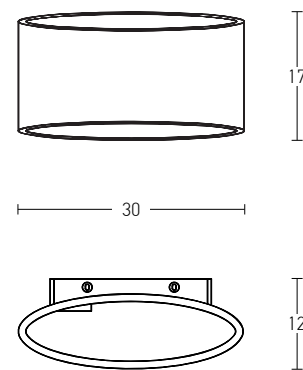

Bulb 1xG9
Power MAX 25W
Input 220-240V, 50/60Hz
Dimensions L: 13cm W: 13cm H: 15cm
Material Concrete
Color Concrete / **Code 180021**

Bulb 1xE27
Power MAX 40W
Input 220-240V, 50/60Hz
Dimensions L: 12cm W: 30cm H: 17cm
Material Concrete
Color Concrete / **Code 180020**