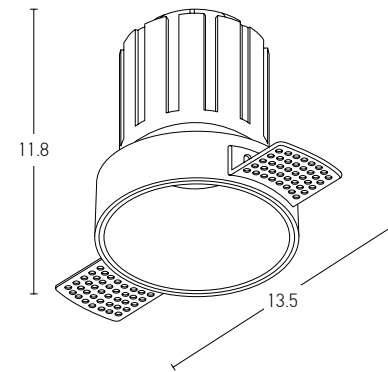

Power 15W
Input 220-240V, 50/60Hz
Color Temperature 3000K
Lumen 1125Lm
Cri 90
Dimensions Ø: 8.2cm W: 13.5cm H: 11.8cm
Cutting Hole Ø: 8.2cm
Beam Angle 36°
Non Dimmable ☒
Material Aluminium
Depth Required JT : 12cm
Driver Included (350mA)
Color Sandy White / **Code S097**