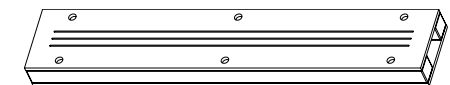

Tooling for Cutting Soft Track

Code 20281