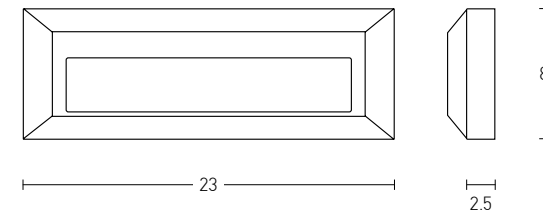

Power 2W
Input 220-240V, 50/60Hz
Color Temperature 3000K
Lumen 160Lm
Cri 80
IP 65
Dimensions L: 2.5cm W: 23cm H: 8cm
Material ABS
Color White / **Code Z67388-C**