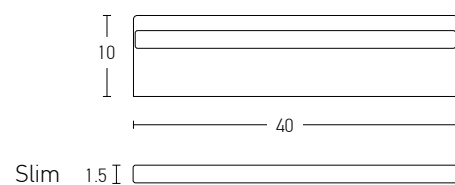

Power 12W
Input 220-240V, 50/60Hz
Color Temperature 3000K
Lumen 694Lm
Cri 80
IP IP44
Dimensions L: 10cm W: 46cm H: 1.5cm
Non Dimmable ☒
Material Aluminium
Color White / **Code 20141**