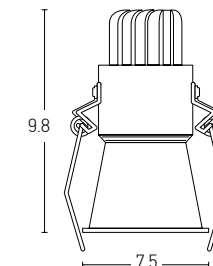

Power 6W
Input 220-240V, 50/60Hz
Color Temperature 3000K
Lumen 480Lm
Cri 90
Dimensions Ø: 5.5cm H: 9.1cm
Cutting Hole Ø: 5.2cm
Beam Angle 24°
Non Dimmable ☒
Material Aluminium
Depth Required JT : 9.5cm
Driver Included (160mA)
Color Black Matt / **Code S074**

Power 10W
Input 220-240V, 50/60Hz
Color Temperature 3000K
Lumen 800Lm
Cri 90
Dimensions Ø: 7.5cm H: 9.8cm
Cutting Hole Ø: 7.2cm
Beam Angle 31°
Non Dimmable ☒
Material Aluminium
Depth Required JT : 10.5cm
Driver Included (250mA)
Color Black Matt / **Code S076**