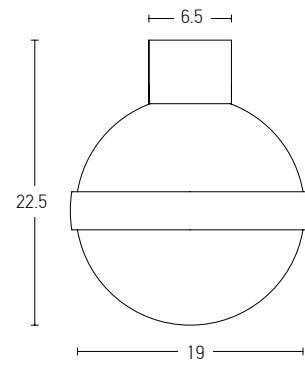

Power 5.6W
Input 220-240V, 50/60Hz
Color Temperature 3000K
Lumen 400Lm
Cri 80
Dimensions Ø: 13cm H: 16.5cm
Base Ø: 6.5cm H: 5.5cm
Non Dimmable ☒
Material Metal - Acrylic
Color White Matt / **Code 20169**
Grey / **Code 20170**

Power 8W
Input 220-240V, 50/60Hz
Color Temperature 3000K
Lumen 560Lm
Cri 80
Dimensions Ø: 19cm H: 22.5cm
Base Ø: 6.5cm H: 6.5cm
Non Dimmable ☒
Material Metal - Acrylic
Color White Matt / **Code 20171**
Grey / **Code 20172**