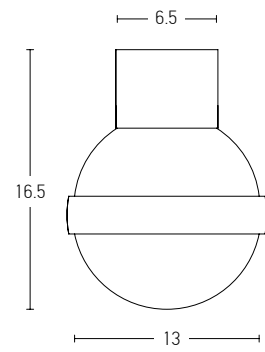

Power 5.6W
Input 220-240V, 50/60Hz
Color Temperature 3000K
Lumen 400Lm
Cri 80
Dimensions Ø: 13cm H: 16.5cm
Base Ø: 6.5cm H: 5.5cm
Non Dimmable ☒
Material Metal - Acrylic
Color White Matt / **Code 20169**
Grey / **Code 20170**

Power 8W
Input 220-240V, 50/60Hz
Color Temperature 3000K
Lumen 560Lm
Cri 80
Dimensions Ø: 19cm H: 22.5cm
Base Ø: 6.5cm H: 6.5cm
Non Dimmable ☒
Material Metal - Acrylic
Color White Matt / **Code 20171**
Grey / **Code 20172**