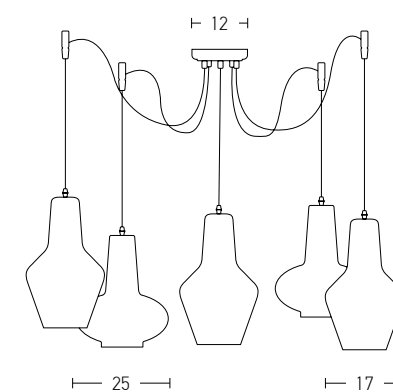

Bulb 5xE27
Power MAX 40W
Input 220-240V, 50/60Hz
Base Ø: 12cm H: 2.5cm
Material Metal - Glass
Special Feature 150cm Cable Adjustable
Color Black Matt - Chrome Glass / **Code 17150**