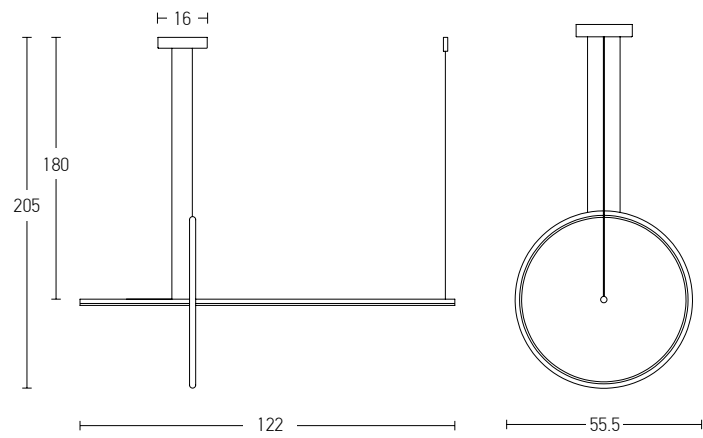

Power 48W
Input 220-240V, 50/60Hz
Color Temperature 3000K
Lumen 3600Lm
Cri 80
Dimensions Ø: 55.5cm L: 122cm H: 205cm
Base Ø: 16cm H: 3.5cm
Dimmable
Material Aluminium - Acrylic
Special Feature Step Dimming 10%-40%-100%
Profile Ø: 2cm
Color Black / **Code 20128**