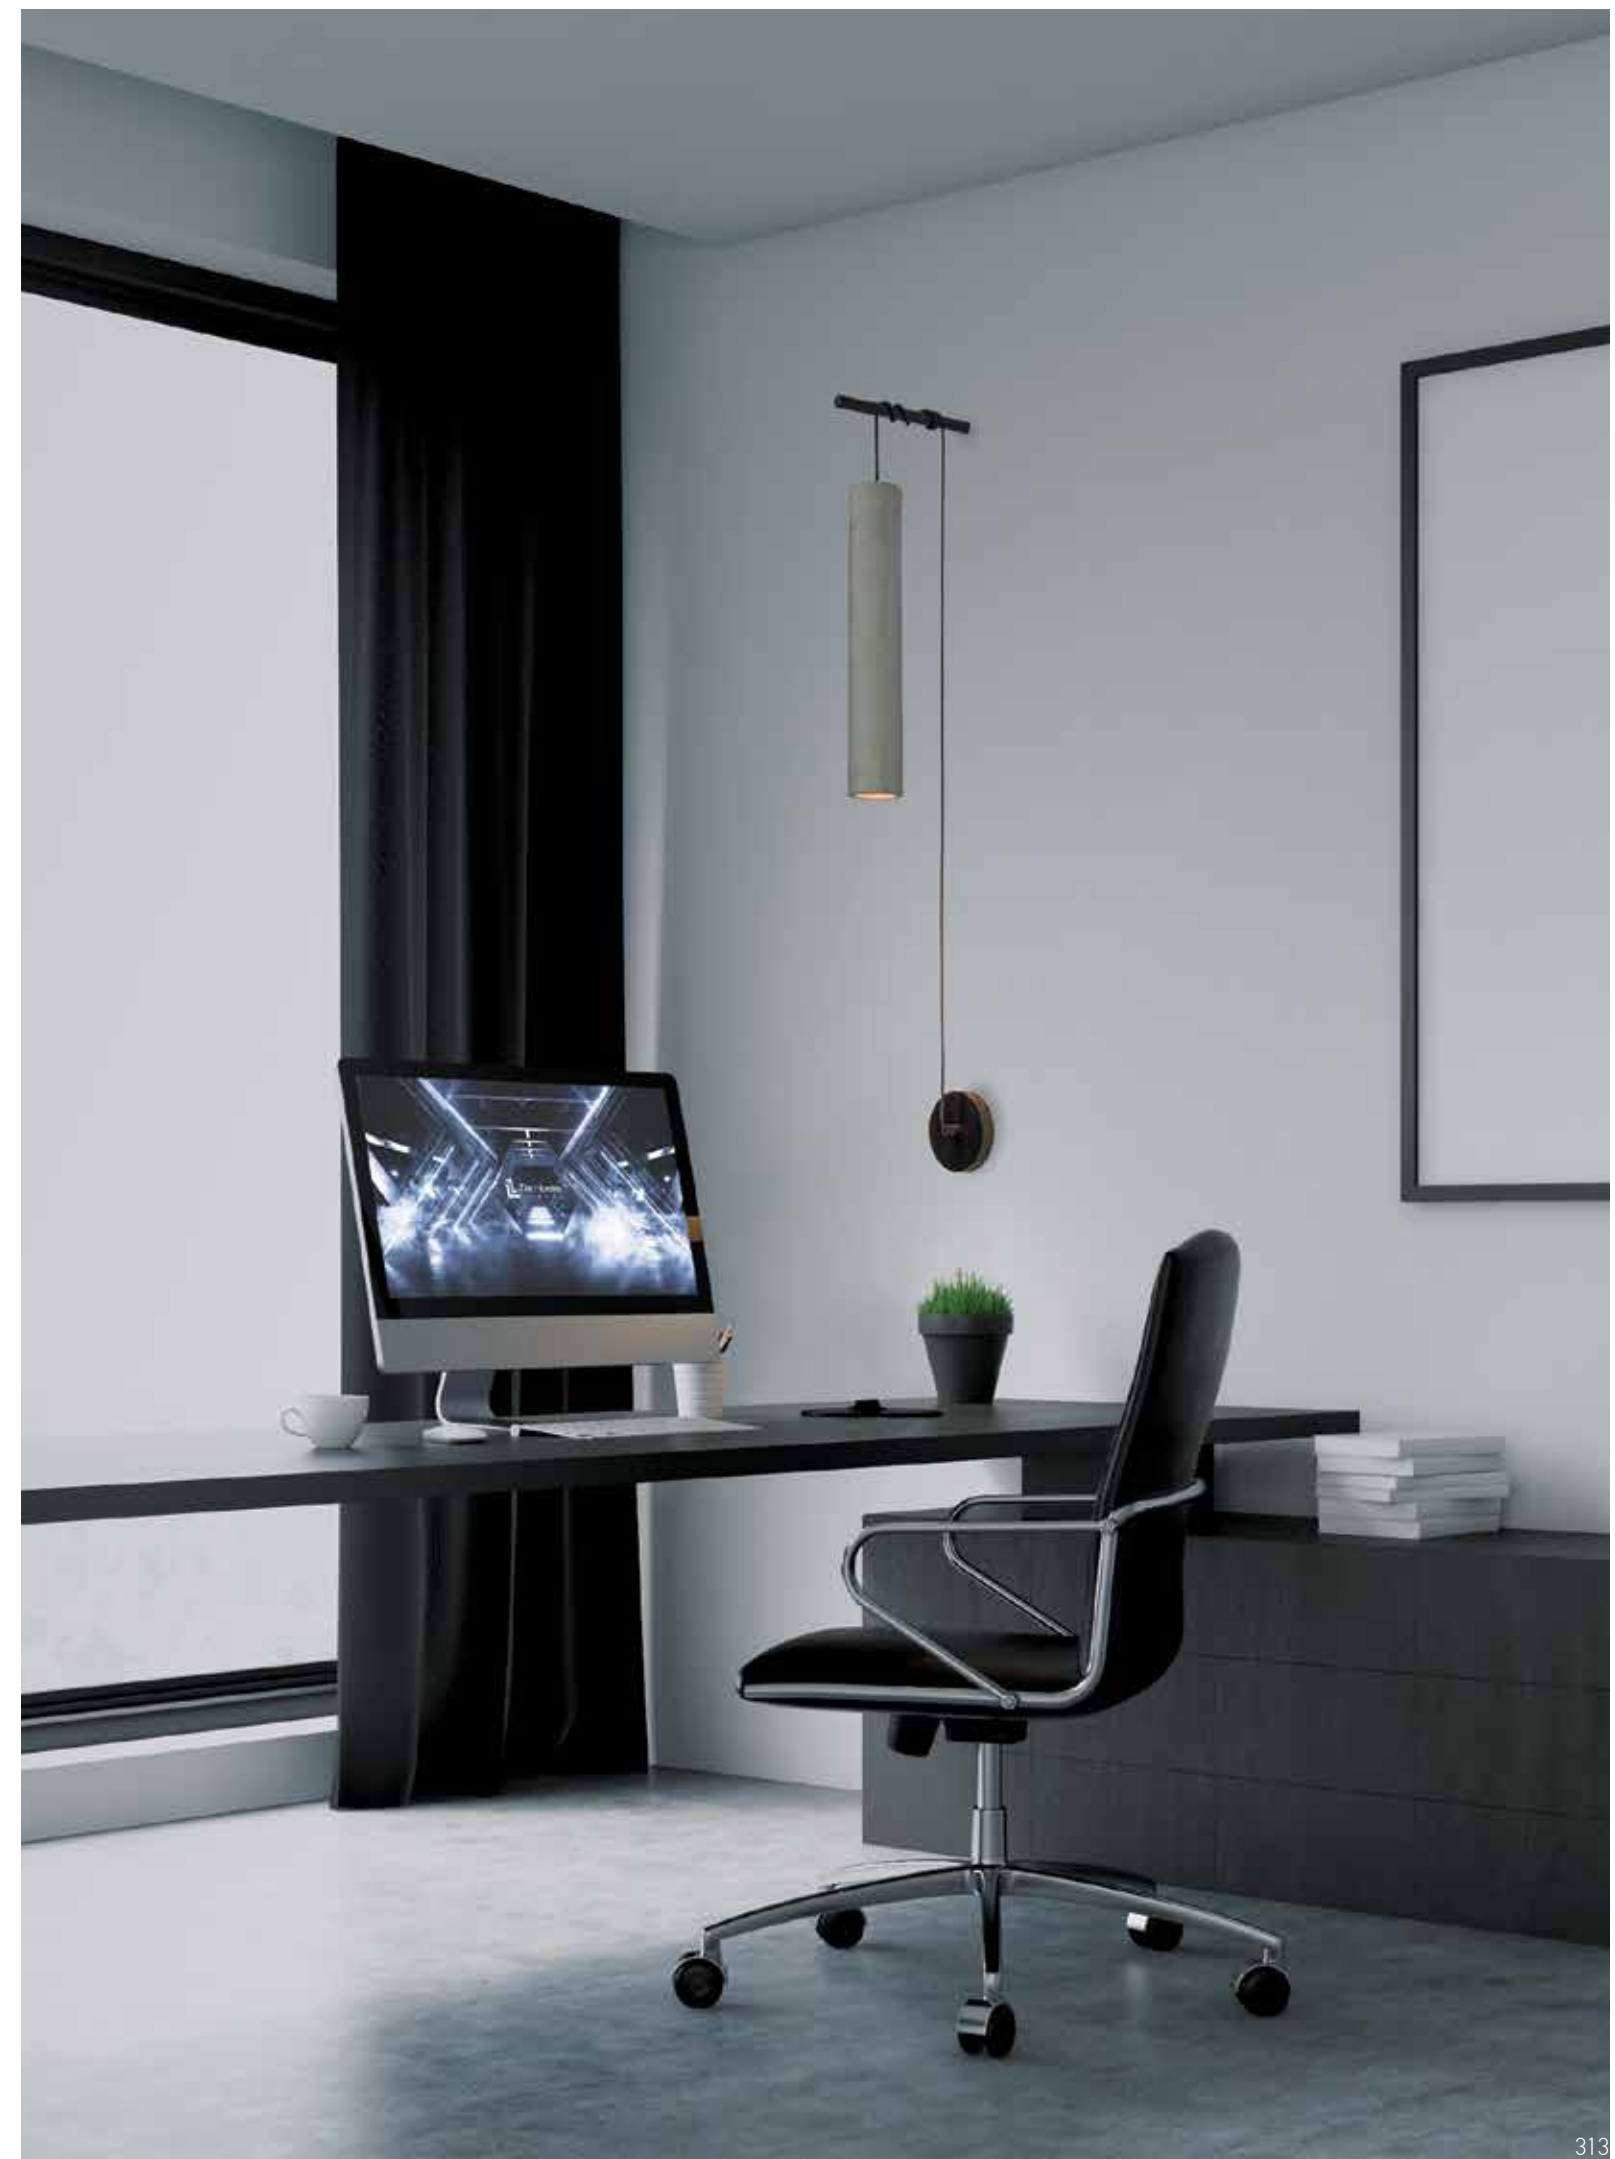

Bulb 1xE27
Power MAX 40W
Input 220-240V, 50/60Hz
Dimensions L: 16cm W: 5cm H: 10cm
Base L: 2.7cm W: 8.3cm H: 8.3cm
Material Metal - Concrete
Special Feature 120cm Cable Adjustable
Color Concrete - Black Matt Base / **Code 18161**