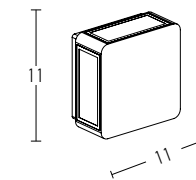

Power 4.2W
Input 220-240V, 50/60Hz
Color Temperature 3000K
Lumen 336Lm
Cri 80
IP 65
Dimensions L: 6cm W: 11cm H: 11cm
Material Aluminium - Tempered Glass
Color Graphite / **Code E197**