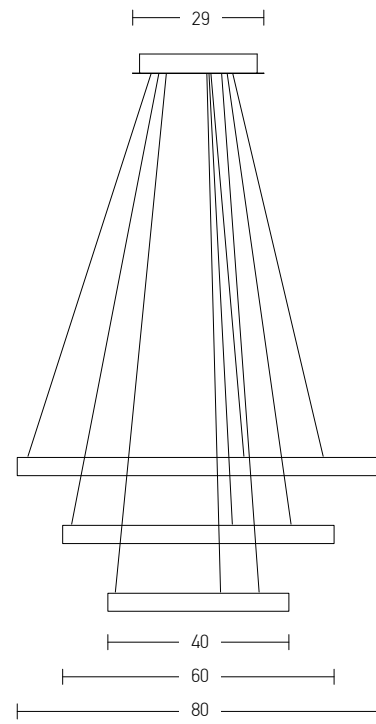

Power 25W / 37W / 50W
Input 220-240V, 50/60Hz
Color Temperature 3000K
Lumen 8960Lm
Cri 80
Dimensions Ø: 40cm / Ø: 60cm / Ø: 80cm H: 4cm
Base Ø: 29cm H: 4.5cm
Dimmable Triac ☐
Material Aluminium - Acrylic
Special Feature 200cm Cable Adjustable
Profile 4x2cm
Color Brushed Gold Matt / **Code 2009**