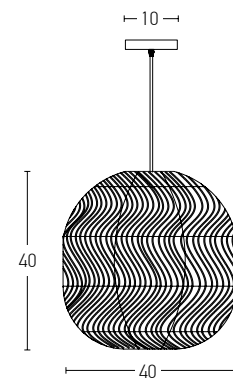

Bulb 1xE27
Power MAX 40W
Input 220-240V, 50/60Hz
Dimensions Ø: 40cm H: 40cm
Base Ø: 10cm H: 2cm
Material Metal - Rattan
Special Feature 200cm Cable Adjustable
Color Natural / **Code 20233**