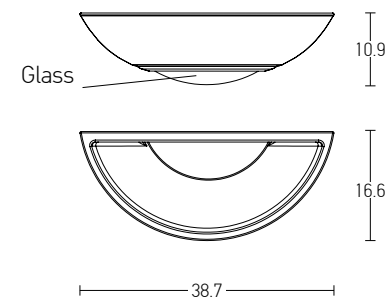

Bulb 1xE27
Power MAX 40W
Input 220-240V . 50/60Hz
Dimensions L: 16.6cm W:38.7cm H: 10.9cm
Material Gypsum - Glass
Color Pure White / **Code 20273**

Bulb 1xE14
Power MAX 40W
Input 220-240V . 50/60Hz
Dimensions L: 11cm W: 22cm H: 8.5cm
Material Gypsum
Color Pure White / **Code 20274**

Power 9.2W
Input 220-240V . 50/60Hz
Color Temperature 3000K
Lumen 460Lm
Cri 80
Dimensions Ø: 25cm L: 5.5cm
Material Gypsum
Color Pure White / **Code 20272**

Power 7.5W
Input 220-240V . 50/60Hz
Color Temperature 3000K
Lumen 375Lm
Cri 80
Dimensions Ø: 15cm L: 4.1cm
Material Gypsum
Color Pure White / **Code 20271**