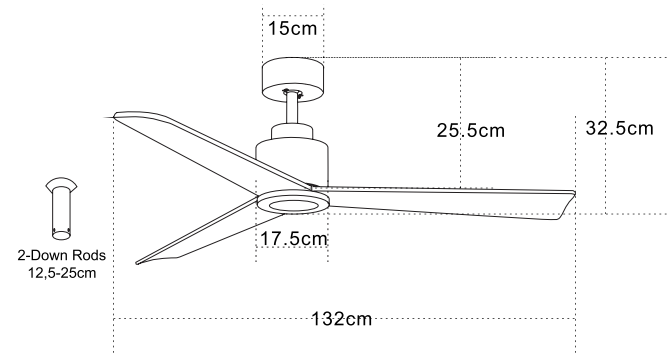

Led Light Source Without Light
Input 220-240V, 50/60Hz
dB 23
Dimensions 52" Ø: 132cm H: 32.5-45cm
Air Flow 175.3m³ min
Night Mode Time Setting 1h / 2h / 4h / 8h
Material Metal - Wood
Special Feature 2 Down Rods 12.5-25cm
Summer Function
Motor Feature AC Motor 57W
3 Speeds
Color Black Matt / **Code 19136-B**