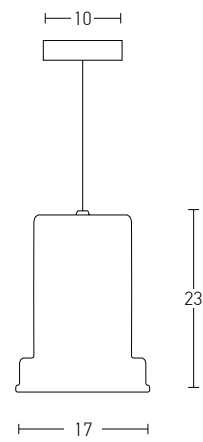

Bulb 1xE27
Power MAX 40W
Input 220-240V, 50/60Hz
Dimensions Ø: 17cm H: 23cm
Base Ø: 10cm H: 2.5cm
Material Concrete
Special Feature 120cm Cable Adjustable
Color Concrete - Chrome Base / **Code 1580**