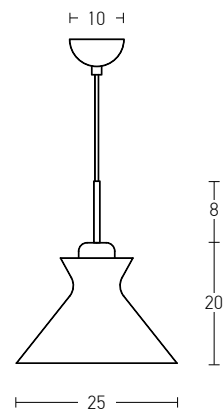

Bulb 1xE27
Power MAX 40W
Input 220-240V, 50/60Hz
Dimensions Ø: 25cm H: 20cm
Base Ø: 10cm H: 4.5cm
Material Metal - Aluminium - Wood
Special Feature 150cm Cable Adjustable
Color White Matt / **Code 180066**