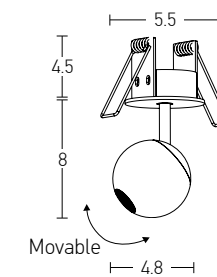

Power	4.5W
Input	220-240V, 50/60Hz
Color Temperature	3000K
Lumen	495Lm
Cri	80
Dimensions	Ø: 4.8cm H: 8cm
Cutting Hole	Ø: 4.5cm
Non Dimmable	☒
Material	Metal - Aluminium
Beam Angle	38°
Special Feature	Movable
Color	Sandy Black / Code 1907
Color	Sandy White / Code 1906