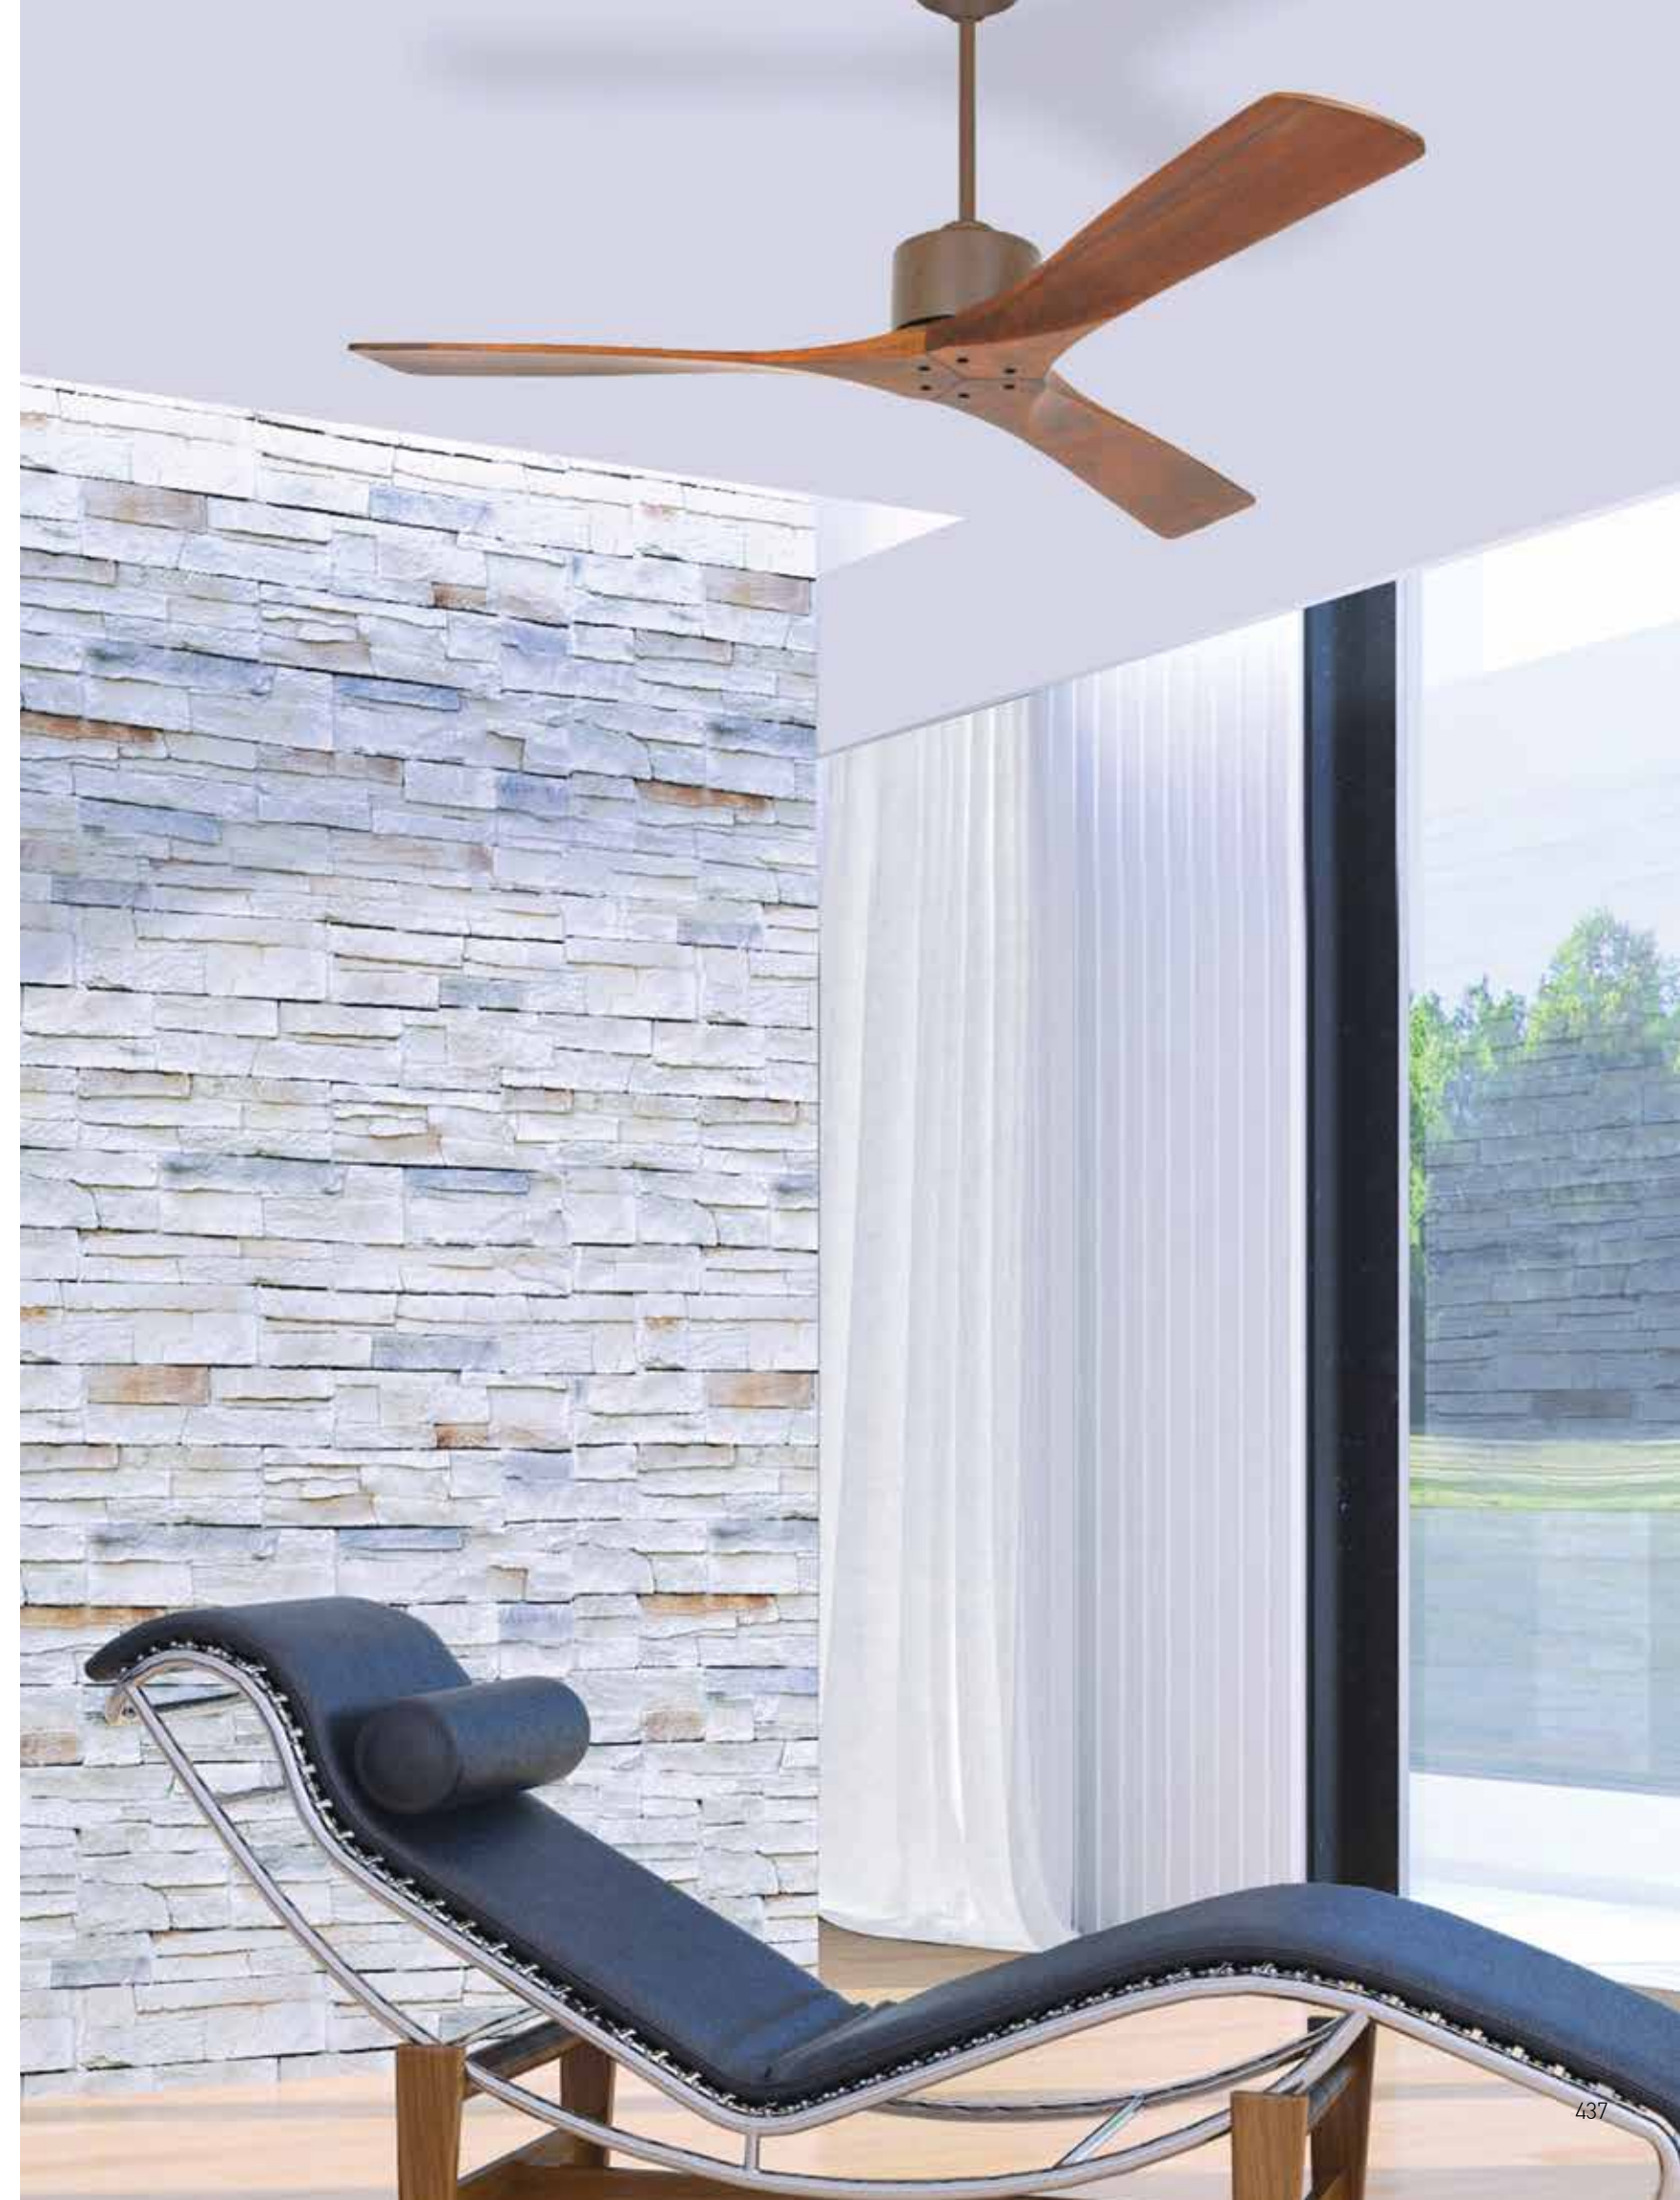

Indoor Ceiling Fans

Led Light Source	Without Light
Input	220-240V, 50/60Hz
dB	23
Dimensions	52" Ø: 132cm H: 32.5-45cm
Air Flow	145.3m³ / min
Night Mode	Time Setting 1h / 2h / 4h / 8h
Material	Metal - Wood
Special Feature	2 Down Rods 12.5-25cm Summer Function
Motor Feature	AC Motor 62W 3 Speeds
Color	Coffee Matt - Cherry Wood Blades / Code 19143
Color	Chrome Matt - Natural Wood Blades / Code 19142