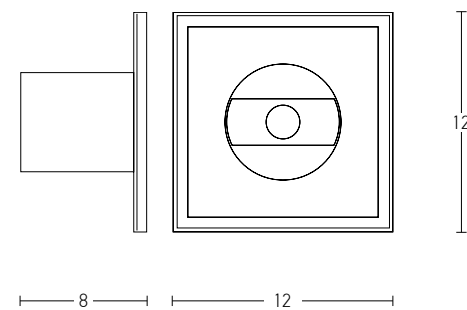

Power	3W
Input	220-240V, 50/60Hz
Color Temperature	3000K
Lumen	240Lm
Cri	80
Dimensions	W: 12cm H: 12cm
Depth	8cm
Non Dimmable	☒
Material	Aluminium
Cutting Hole	Ø: 7.5cm
Switch	On/Off
Color	White Matt / Code H45
Color	Black Matt / Code H46