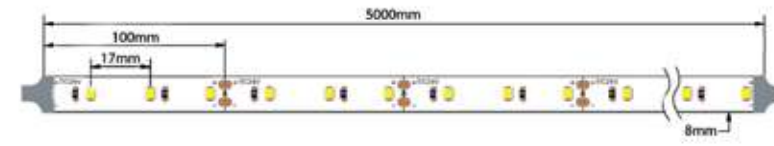

-OSRAM PRODUCT BASIC FLEX 24V 10.8W/m

Code	IP	Kelvin	CRI	Watt	Lm/m
4062172148801	20	2700	85	10.8W/m	1026
4062172148825	20	3000	85	10.8W/m	1026
4062172148849	20	4000	85	10.8W/m	1026
4062172148924	65	2700	85	10.8W/m	1026
4062172148948	65	3000	85	10.8W/m	1026
4062172020923	65	4000	85	10.8W/m	1026

Lumen Efficiency 95Lm/W
SDCM 3
Ra 85
LEDs/m 60
Voltage DC24V
Width IP20 8mm , IP65 11.1mm
Unit cut 100mm
Life Span 25000H
Waterproof Rate IP20 + IP65

*5 Years Guarantee when combined with OSRAM drivers

Dimming Options

1. DALI Dimming : Dali Driver 24V Channel 1+Switch Dali MCU . Suitable with Drivers to Page : 618-619 , 621
2. BLUETOOTH Dimming : Element Driver 24V+OT BLE (CASAMBI App) . Suitable with Drivers to Page : 620
3. PHASECUT Dimming : Suitable with PhaseCut Drivers to Page : 620
4. 1-10 Dimming : 1-10 Driver 24V+Switch MCU 1-10 . Suitable with 1-10V Drivers to Page : 619
5. PUSH BUTTON Dimming : Dali Driver 24V Channel 1 to Page : 618