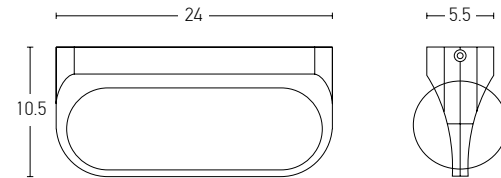

Power 12W
Input 220-240V, 50/60Hz
Color Temperature 3000K
Lumen 960Lm
Cri 80
IP 54
Dimensions L: 10.5cm W: 24cm H: 5.5cm
Material Aluminium - PC Diffuser
Special Feature Up-Down
Color Graphite / **Code E244**