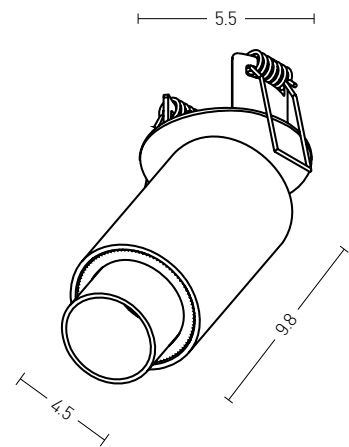

Power	11W
Input	220-240V, 50/60Hz
Color Temperature	3000K
Lumen	990Lm
Cri	80
Dimensions	Ø: 4.5cm H: 9.8cm
Beam Angle	15-30° Adjustable
Cutting Hole	Ø: 5cm
Base	Ø: 5.5cm
Material	Aluminium
Special Feature	Recessed Zoomable Spot Included LED Driver
Color	Sandy White - Black / Code 1928
Color	Sandy Black / Code 1928-B