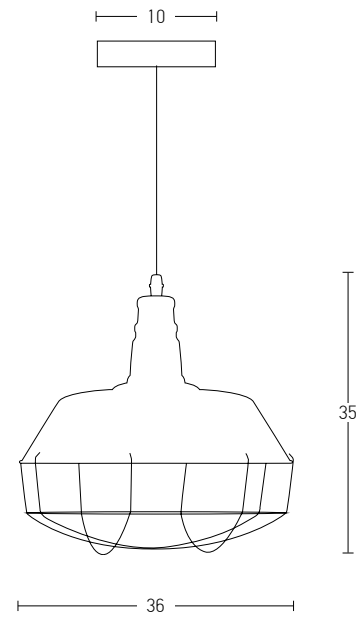

Suggested Trimless Canopy **Code 20144**

Bulb 1xE27
 Power MAX 40W
 Input 220-240V, 50/60Hz
 Dimensions Ø: 36cm H: 35cm
 Base Ø: 10cm H: 2cm
 Material Metal - Aluminium
 Special Feature 150cm Cable Adjustable
 Color Black Matt - White / **Code 1548**