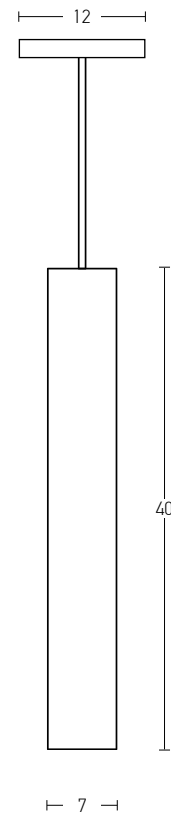

Bulb 1xGU10
Power MAX 35W
Input 220-240V, 50/60Hz
Dimensions Ø: 7cm H: 40cm
Base Ø: 12cm H: 2.5cm
Material Concrete
Special Feature 100cm Cable Adjustable
Color Concrete - Black Matt Base / **Code 180024**

Suggested Trimless Canopy **Code 20144**