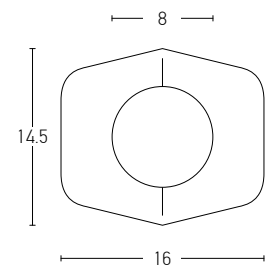

Bulb 1xG9 Led
Power MAX 9W
Input 220-240V, 50/60Hz
Dimensions L: 16cm W: 25cm H: 22cm
Material Metal - Opal Glass
Special Feature Opal Glass Ø: 12cm
Color Grey / **Code 20347-L**
Color Black Matt / **Code 20348-L**
Color Yellow / **Code 20346-L**

Bulb 1xG9 Led
Power MAX 9W
Input 220-240V, 50/60Hz
Dimensions L: 10.5cm W: 16cm H: 14.5cm
Material Metal - Opal Glass
Special Feature Opal Glass Ø: 8cm
Color Grey / **Code 20347-S**
Color Black Matt / **Code 20348-S**
Color Yellow / **Code 20346-S**

Model Finishing

Grey

Black Matt

Yellow