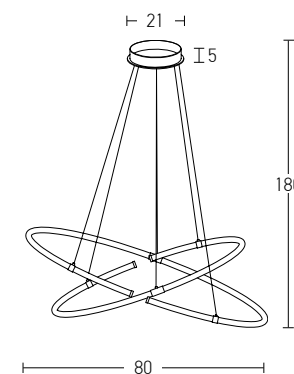

Power 90W
Input 220-240V, 50/60Hz
Color Temperature 3000K
Lumen 5850Lm
Cri 80
Dimensions L: 80cm W: 40cm
Base Ø: 21cm H: 5cm
Non Dimmable ☒
Material Metal - PC Diffuser
Special Feature 160cm Cable Adjustable
Tube Ø: 2cm
Color Opal - Chrome / **Code 1953**