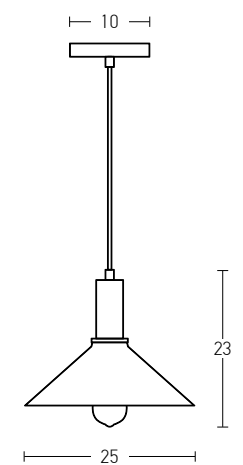

Bulb 1xE27
Power MAX 40W
Input 220-240V, 50/60Hz
Dimensions Ø: 25cm H: 23cm
Base Ø: 10cm H: 2cm
Material Aluminium
Special Feature 150cm Cable Adjustable
Color White Matt - Saumon Matt / **Code 180053**