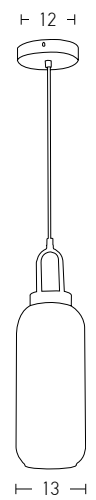

Bulb
Power
Input
Dimensions
Base
Material
Special Feature
Color

1xE27
MAX 40W
220-240V, 50/60Hz
Ø: 13cm H: 44cm
Ø: 12cm H: 2.5cm
Glass - Metal
150cm Cable Adjustable
Grey - Antique Brass / **Code 19176**