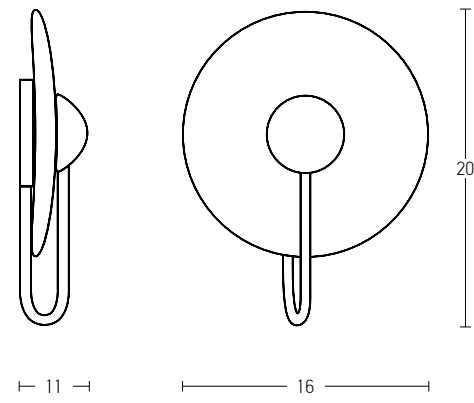

Power	3W
Input	220-240V, 50/60Hz
Color Temperature	3000K
Lumen	210Lm
Dimensions	Ø: 16cm L: 11cm H: 20cm
Non Dimmable	☒
Material	Metal - Marble
Color	White Marble - Sandy Black / Code 18168
Color	White Marble - Copper Rusty / Code 18170
Color	White Marble - Sandy White / Code 18169

Model Finishing