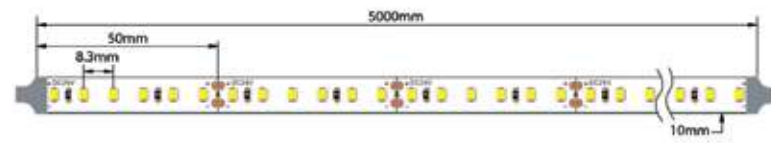

-LED STRIP 2400K 12W/m CRI 90

Code	IP	Kelvin	CRI	Watt	Lm/m
LS05	20	2400	90	12W/m	1200

Lumen Efficiency 100Lm/W
SDCM 3
Ra 90
LEDs/m 120
Voltage DC24V
Width 10mm
Unit cut 50mm
Life Span 20000H
Waterproof Rate IP20

*5 Years Guarantee when combined with OSRAM drivers

Dimming Options

1. DALI Dimming : Dali Driver 24V Channel 1+Switch Dali MCU . Suitable with Drivers to Page : 618-619 , 621
2. BLUETOOTH Dimming : Element Driver 24V+OT BLE (CASAMBI App) . Suitable with Drivers to Page : 620
3. PHASECUT Dimming : Suitable with PhaseCut Drivers to Page : 620
4. 1-10 Dimming : 1-10 Driver 24V+Switch MCU 1-10 . Suitable with 1-10V Drivers to Page : 619
5. PUSH BUTTON Dimming : Dali Driver 24V Channel 1 to Page : 618