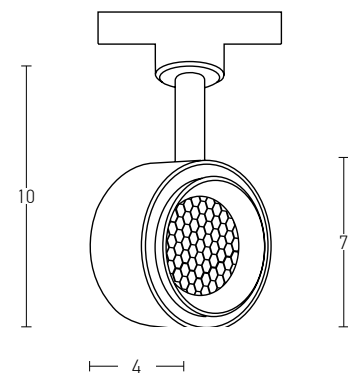

Power 8W
Input 220-240V, 50/60Hz
Color Temperature 3000K
Lumen 600Lm
Cri 80
Dimensions Ø: 7cm L: 4cm H: 10cm
Beam Angle 36°
Dimmable Triac ☐
Material Aluminium
Special Feature 3 Phase Track Light
Included Honeycomb
Color Sandy Black / **Code Z65644 T-B**
Color Sandy White / **Code Z65644 T-W**