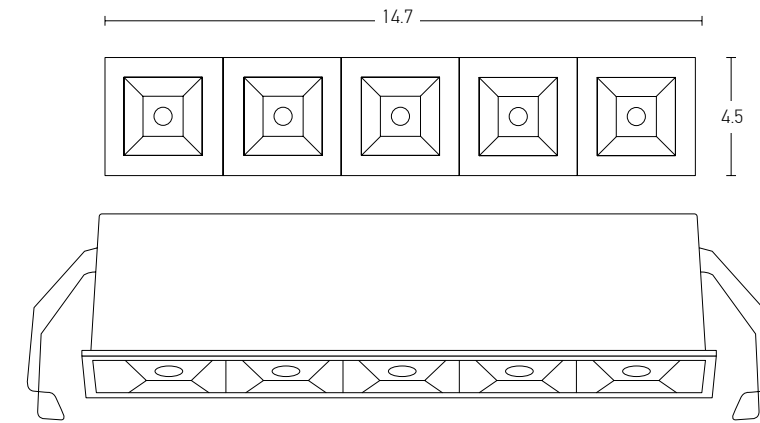

Power 11W
Input 220-240V, 50/60Hz
Color Temperature 3000K
Lumen 770Lm
Cri 90
Dimensions L: 14.7cm W: 4.5cm H: 5cm
Cutting Hole 13.5 x 3.5cm
Beam Angle 30°
Non Dimmable ☒
Material Aluminium
Depth Required 5.5cm
Driver Included (600mA)
Color Sandy White - Black / **Code S086**