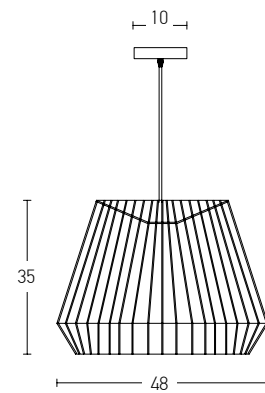

Bulb 1xE27
Power MAX 40W
Input 220-240V, 50/60Hz
Dimensions Ø: 48cm H: 35cm
Base Ø: 10cm H: 2cm
Material Metal - Paper Rope
Special Feature 200cm Cable Adjustable
Color Natural / **Code 20237**

Suggested Trimless Canopy **Code 20144**