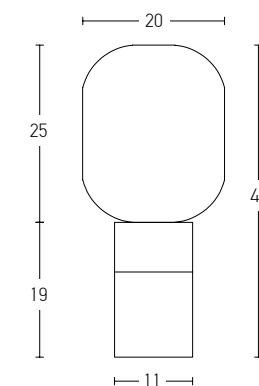

Bulb 1xE27
Power MAX 25W
Input 220-240V, 50/60Hz
Dimensions Ø: 20cm H: 44cm
Base Ø: 11cm H: 19cm
Material Metal - Marble - Glass
Special Feature 150cm Cable Available
Color White Marble - Champagne - Brushed Brass / **Code 20253**