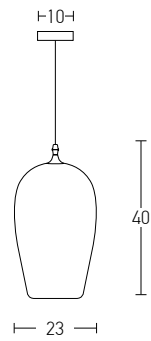

Bulb 1xE27
Power MAX 40W
Input 220-240V, 50/60Hz
Dimensions Ø: 23cm H: 40cm
Base Ø: 10cm H: 2.5cm
Material Bamboo
Special Feature 200cm Cable Adjustable
Color Natural / **Code 17132**