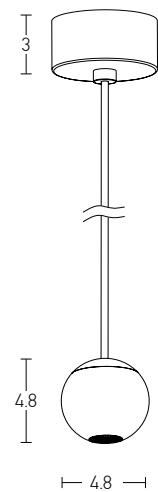

Power	4.5W
Input	220-240V, 50/60Hz
Color Temperature	3000K
Lumen	495Lm
Cri	80
Dimensions	Ø: 4.8cm H: 4.8cm
Base	Ø: 8cm H: 3cm
Non Dimmable	☒
Material	Metal - Aluminium
Beam Angle	38°
Special Feature	200cm Cable Adjustable
Color	Sandy Black / Code 1902
Color	Sandy White / Code 1901
Color	Copper - Sandy Black / Code 1903

Suggested Trimless Canopy **Code 20144**