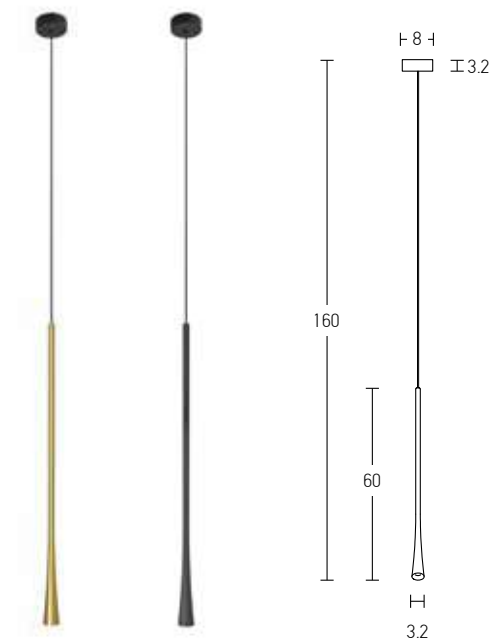

Our Suggestion

Become an artist and make your combination.
Use your imagination to create your masterpiece
with our limitless options.
Minimal design for luxury lighting

Tip Use gold or black color,
as well as different
elevations for a
grand effect.