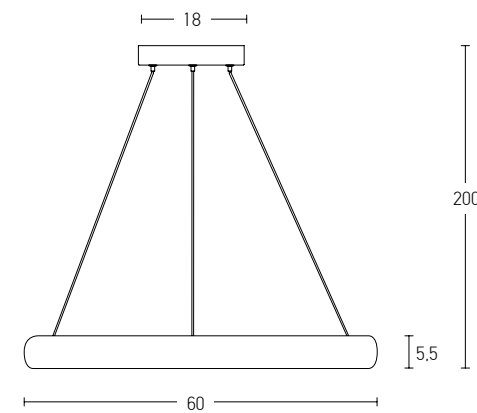

Power 50W
Input 220-240V, 50/60Hz
Color Temperature 3000K
Lumen 4000Lm
Cri 80
Dimensions Ø: 60cm H: 5.5cm
Base Ø: 18cm H: 3.5cm
Dimmable Triac ☐
Material Aluminium - Acrylic
Special Feature 200cm Cable Adjustable
Color Sandy Black / **Code 2052**
Color Sandy White / **Code 2053**
Color Brushed Gold Matt / **Code 2054**
Color Brushed Coffee / **Code 2055**