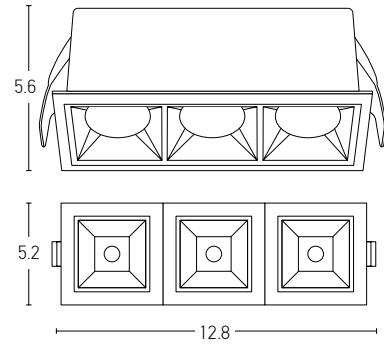

Power 9W
Input 220-240V, 50/60Hz
Color Temperature 3000K
Lumen 630Lm
Cri 90
Dimensions L: 12.8cm W: 5.2cm H: 5.6cm
Cutting Hole 12 x 4.3cm
Beam Angle 24°
Non Dimmable ☒
Material Aluminium
Depth Required 6cm
Driver Included (250mA)
Color Sandy White / **Code S100**