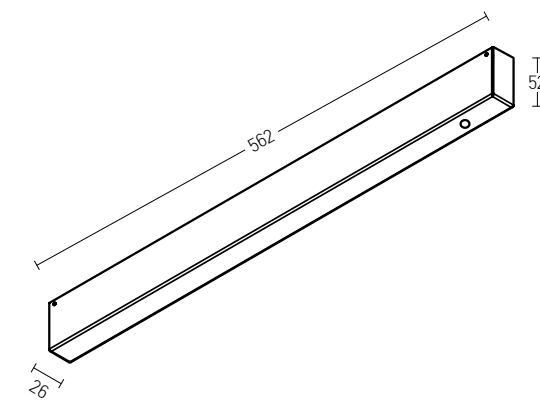

Pendant Base with Driver for Surface Magnetic Track

Power 75W
Input 220-240 , 50-60Hz
Output 48V
Special Feature 200cm Cable Available
Color Sandy White
Guarantee 5Years

ON-OFF / **Code 20314-W**
DALI KIT / **Code 20316-W**
PUSH BUTTON KIT / **Code 20318-W**
BLUETOOTH KIT / **Code 20320-W**