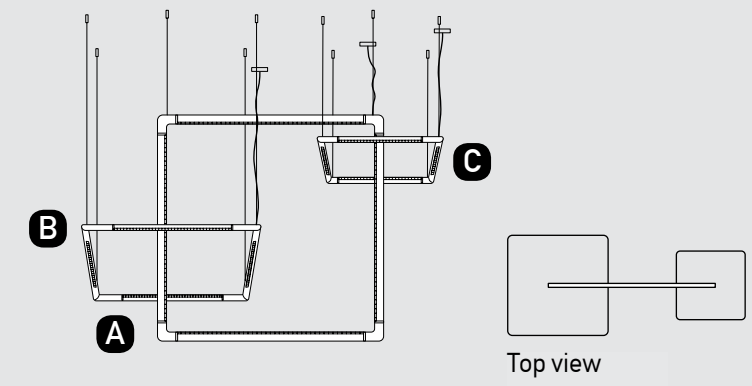

A

B

C

Our Suggestion

Become an artist and make your combination
 Use your imagination to create your masterpiece with our limitless options.

Power 48W
 Input 220-240V, 50/60Hz
 Color Temperature 3000K
 Lumen 3600Lm
 Cri 80
 Dimensions L: 80+160cm H: 200cm
 Base Ø: 16cm H: 3.5cm
 Dimmable 
 Material Aluminium - Acrylic
 Special Feature Step Dimming 10%-40%-100%
 Profile 2x3cm
 Color White Matt / **Code 20129**