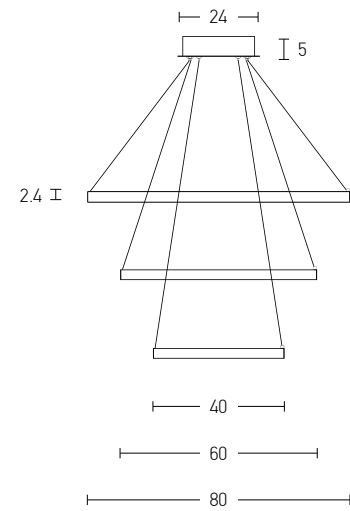

Power 135W
Input 220-240V, 50/60Hz
Color Temperature 3000K
Lumen 9450Lm
Cri 80
Dimensions $\varnothing$: 40cm / $\varnothing$: 60cm / $\varnothing$: 80cm H: 2.4cm
Base $\varnothing$: 24cm H: 5cm
Non Dimmable ☒
Material Aluminium - Acrylic
Special Feature 150cm Cable Adjustable , Profile 2.4x1.5cm
Color Copper / **Code 180031**

Power 135W
Input 220-240V, 50/60Hz
Color Temperature 3000K
Lumen 9450Lm
Cri 80
Dimensions $\varnothing$: 40cm / $\varnothing$: 60cm / $\varnothing$: 80cm H: 2.4cm
Base $\varnothing$: 24cm H: 5cm
Dimmable Triac ☐
Material Aluminium - Acrylic
Special Feature 150cm Cable Adjustable , Profile 2.4x1.5cm
Color Copper / **Code 180031-D**