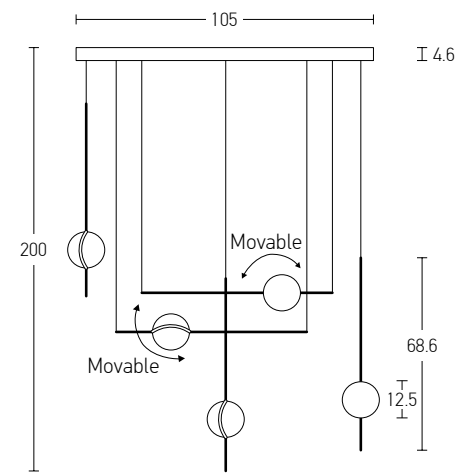

Indoor Led Lighting