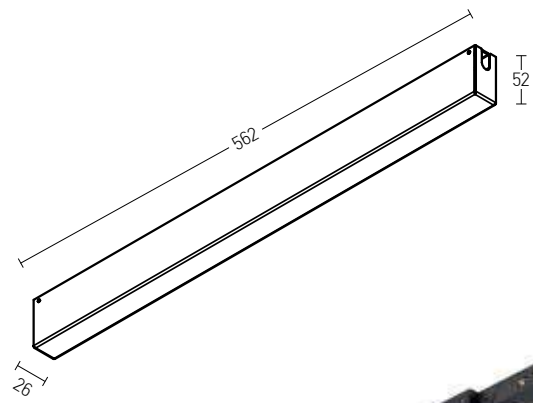

Ceiling Drivers

Surface Mount Base with Driver for Surface Magnetic Track

Power 75W
Input 220-240 , 50-60Hz
Output 48V
Color Sandy Black
Guarantee 5Years

ON-OFF / **Code 20306-B**
DALI KIT / **Code 20308-B**
PUSH BUTTON KIT / **Code 20310-B**
BLUETOOTH KIT / **Code 20312-B**