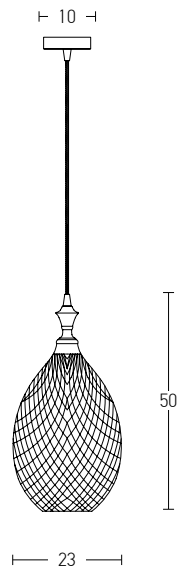

Bulb 1xE27
Power MAX 40W
Input 220-240V, 50/60Hz
Dimensions Ø: 23cm H: 50cm
Base Ø: 10cm H: 2cm
Material Metal - Glass
Special Feature 200cm Cable Adjustable
Color Chrome - Smoked Grey / **Code 1986**