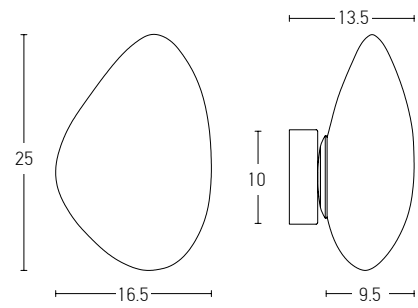

Indoor Led Lighting

Power 5W
Input 220-240V, 50/60Hz
Color Temperature 3000K
Lumen 400Lm
Cri 80
Dimensions L: 13.5cm W: 16.5cm H: 25cm
Base Ø: 10cm H: 3cm
Non Dimmable ☒
Material Metal - Opal Glass
Color White / **Code 20137**