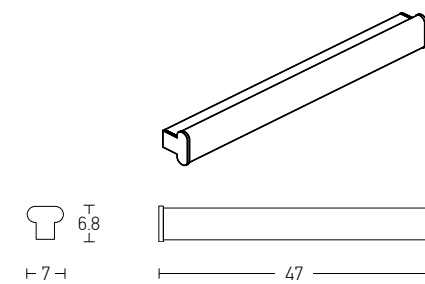

Power 13W
Input 220-240V, 50/60Hz
Color Temperature 3000K
Lumen 1040Lm
Cri 80
Dimensions L: 6.8cm W: 47cm H: 7cm
Non Dimmable ☒
Material Aluminium - Acrylic
Special Feature IP 44
Color Chrome / **Code 180042**