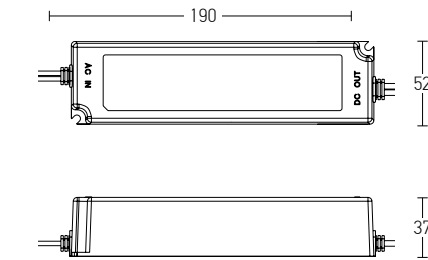

Remote Driver 100W
48V
5Years Guarantee
ON-OFF / **Code 20296**
DALI KIT / **Code 20298**
PUSH BUTTON KIT / **Code 20301**
BLUETOOTH KIT / **Code 20304**