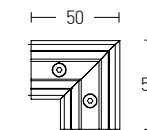

SURFACE SHORT Track : 1m / 2m / 3m

CORNER 90° (c1)
Vertical Plane

CORNER 90° (c2)
Horizontal Plane

Track Code	Size	Color
2085B-1	1m	Sandy Black
2085W-1	1m	Sandy White
2085B-2	2m	Sandy Black
2085W-2	2m	Sandy White
2085B-3	3m	Sandy Black
2085W-3	3m	Sandy White