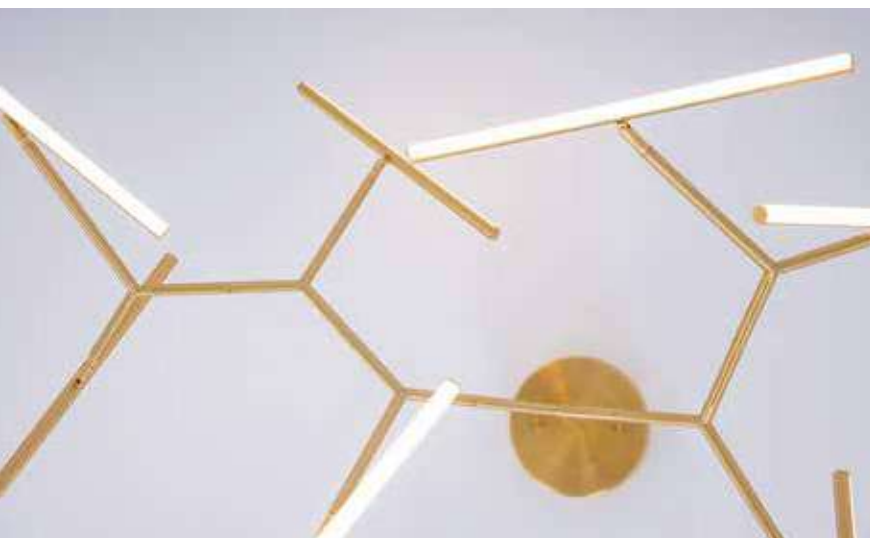

Power 68W
Input 220-240V, 50/60Hz
Color Temperature 3000K
Lumen 5440Lm
Cri 80
Dimensions L: 120cm W: 50cm H: 100cm
Base Ø: 20cm H: 6cm
Dimmable Triac
Material Aluminium - Silicon
Special Feature Profile 42cm , Ø: 2cm
Color Sandy Black - Gold Matt / **Code 2072**
Color Gold Matt / **Code 2073**