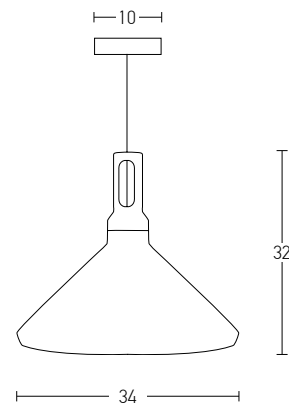

Bulb 1xE27
Power MAX 40W
Input 220-240V, 50/60Hz
Dimensions Ø: 34cm H: 32cm
Base Ø: 10cm H: 2cm
Material Metal - Aluminium - Wood
Special Feature 150cm Cable Adjustable
Color White Matt / **Code 1512-W**
Color Black Matt / **Code 1512-B**
Color Blue Matt / **Code 1512-BL**
Color Light Green / **Code 1512-LG**