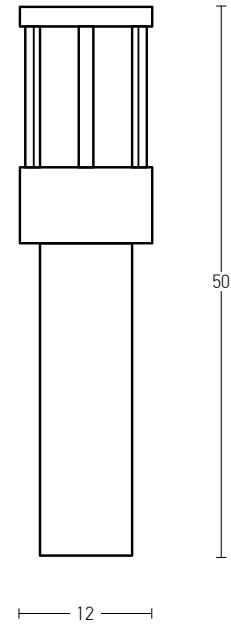

Bulb 1xE27
Power MAX 18W
Input 220-240V, 50/60Hz
IP 54
Dimensions Ø: 12cm H: 50cm
Material Aluminium - Clear Glass
Color Graphite / **Code E166**