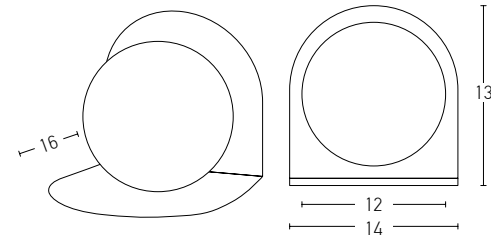

Bulb 1xG9 Led
Power MAX 9W
Input 220-240V, 50/60Hz
Dimensions L: 16cm W: 14cm H: 13cm
Material Metal - Opal Glass
Special Feature Opal Glass Ø: 12cm
Color Grey / **Code 20343-L**
Color Black Matt / **Code 20344-L**