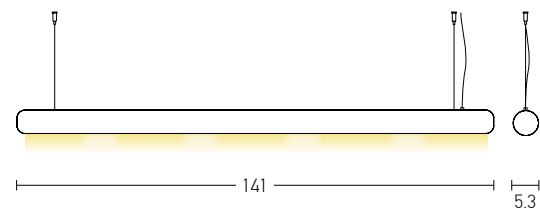

Power 45W
Input 220-240V, 50/60Hz
Color Temperature 3000K
Lumen 6300Lm
Cri 80
Dimensions Ø: 5.3cm L: 141cm
Base Ø: 8cm H: 2cm
Non Dimmable ☒
Material Aluminium - PC Diffuser
Special Feature 200cm Cable Adjustable
Optional Dimming DALI

Color Old Steel / **Code 19210-OS**
Color Sandy Black / **Code 19210-B**
Color Sandy White / **Code 19210-W**

Power 50W
Input 220-240V, 50/60Hz
Color Temperature 3000K
Lumen 5500Lm
Cri 90
Dimensions Ø: 5.3cm L: 141cm
Base Ø: 8cm H: 2cm
Non Dimmable ☒
Material Aluminium - ABS
Special Feature 200cm Cable Adjustable
Optional Dimming DALI

Color Copper Rusty - Sandy Black / **Code 19211-CB**
Color Sandy White - Sandy Black / **Code 19211-WB**