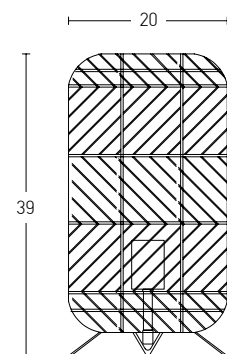

Bulb 1xE14
Power MAX 25W
Input 220-240V, 50/60Hz
Dimensions Ø: 20cm H: 39cm
Material Metal - Rattan
Special Feature 120cm Cable Available
Color Natural / **Code 20231**