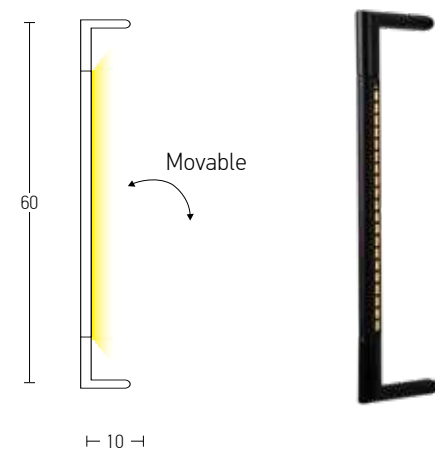

Power 8W
Input 220-240V, 50/60Hz
Color Temperature 3000K
Lumen 720Lm
Cri 80
Dimensions L: 10cm H: 60cm
Tube Ø: 2.4cm
Non Dimmable ☒
Material Metal - Aluminium - Diffuser
Special Feature Movable Tube
Profile Ø: 2.4cm
Requires Remote Driver (Included)
Color Sandy Black / **Code 19201**