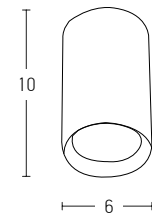

Design your own Lighting

Power 5W
Input 24V
Color Temperature 3000K
Lumen 475Lm
Cri 80
Dimensions Ø: 6cm H: 10cm
Dimmable Triac ☐
Material Aluminium - PC Diffuser
Special Feature Plug & Play With Jack System
Color Sandy Black / **Code 19168**
Sandy White / **Code 19167**