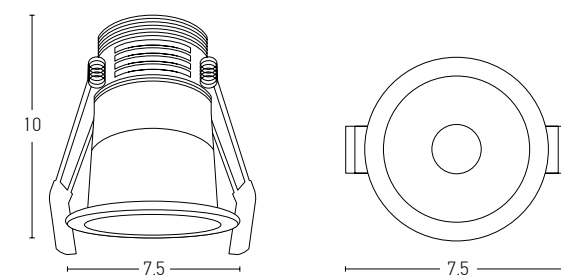

Power 6W
Input 220-240V, 50/60Hz
Color Temperature 3000K
Lumen 420Lm
Cri 90
Dimensions Ø: 6cm H: 8.2cm
Cutting Hole Ø: 5.1cm
Beam Angle 40°
Non Dimmable ☒
Material Aluminium
Depth Required JT : 9cm
Driver Included (160mA)
Color White Matt - Black Matt / **Code S093**

Power 15W
Input 220-240V, 50/60Hz
Color Temperature 3000K
Lumen 1050Lm
Cri 90
Dimensions Ø: 7.5cm H: 10cm
Cutting Hole Ø: 6.8cm
Beam Angle 38°
Non Dimmable ☒
Material Aluminium
Depth Required JT : 11cm
Driver Included (350mA)
Color White Matt - Black Matt / **Code S094**