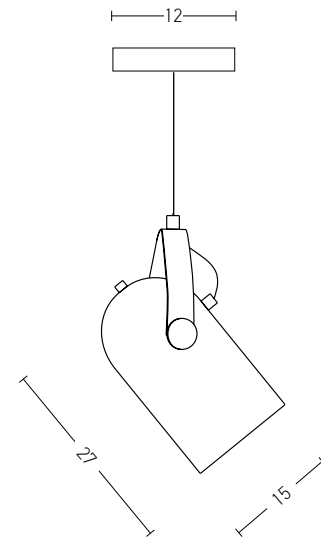

Bulb 1xE27
Power MAX 40W
Input 220-240V, 50/60Hz
Dimensions Ø: 15cm H: 27cm
Base Ø: 12cm H: 2cm
Material Aluminium - Leather
Special Feature 100cm Cable Adjustable
Color Black Matt / **Code 17072**