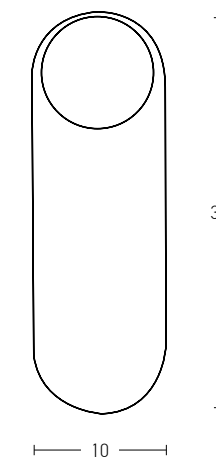

 Color Double Face White Matt - Maple Wood Blades
 White Matt - White Blades / **Code 19137**
 Color Chrome Matt - Brown Wood Blades / **Code 19138**

Double Face Blades

Hotel Lighting

Power 3W
 Input 220-240V, 50/60Hz
 Color Temperature 3000K
 Lumen 240Lm
 Cri 80
 Dimensions L: 40cm
 Non Dimmable
 Base Ø: 8cm H: 3cm
 Switch On/Off
 Material Metal - Aluminium - Silicon
 Special Feature Stick Ø: 2.9cm L: 9.5cm
 Color Brushed Brass / **Code H63**