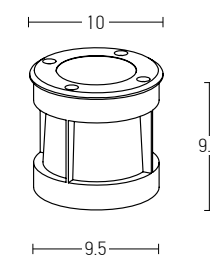

Power 6W
Input 220-240V, 50/60Hz
Color Temperature 3000K
Lumen 600Lm
Cri 80
IP 67
IK 8
Dimensions Ø: 10cm H: 9.5cm
Beam Angle 36°
Material Aluminium - Stainless Steel- Tempered Glass
Depth Required 11mm
Recessed Mounting Box Included
Special Feature Driver Included
Color Stainless Steel / **Code E189**