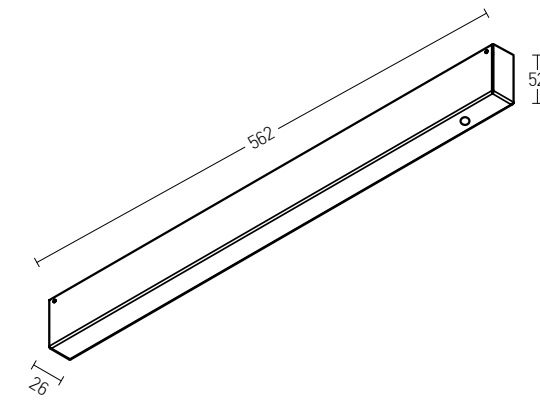

Pendant Drivers