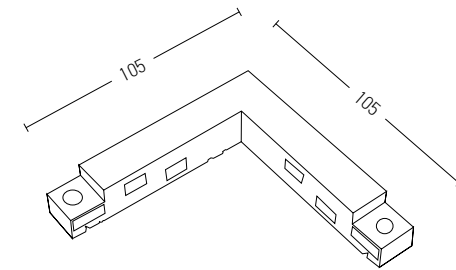

Corner Connector for 48V Magnetic Tracks
Code 20104 / Color Black
Code 20104-W / Color White