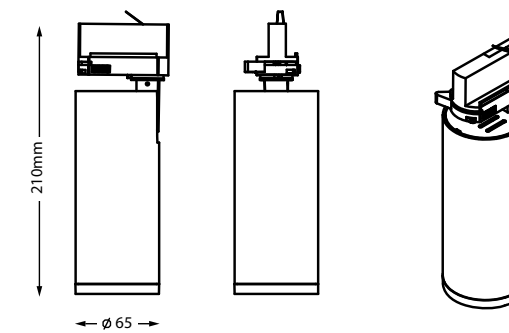

Power 15W
Input 220-240V, 50/60Hz
Color Temperature 3000K / 4000K
Cri 80
Dimensions Ø: 6.5cm H: 21cm
Non Dimmable ☒
Material Aluminium
Special Feature 3 Phase Track Light

Code	Kelvin	Lumen	Body Color
18303	3000K	2400Lm	Black
18304	3000K	2400Lm	White
18305	4000K	2475Lm	Black
18306	4000K	2475Lm	White