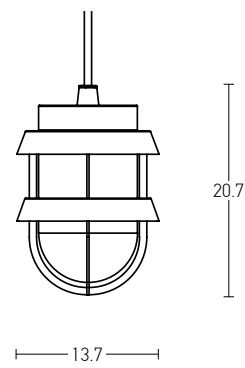

Bulb 1xE27
Power MAX 40W
Input 220-240V, 50/60Hz
IP 54
Dimensions Ø: 13.7cm H: 20.7cm
Material Aluminium - Glass
Special Feature 150cm Cable Adjustable
Color Brown / Code E172