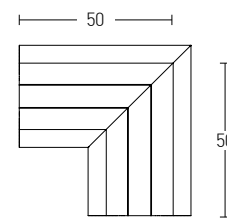

RECESSED Track : 1m / 2m / 3m

CORNER 90° (c1)
Vertical Plane

CORNER 90° (c2)
Horizontal Plane

Track Code	Size	Color
2084B-1	1m	Sandy Black
2084W-1	1m	Sandy White
2084B-2	2m	Sandy Black
2084W-2	2m	Sandy White
2084B-3	3m	Sandy Black
2084W-3	3m	Sandy White