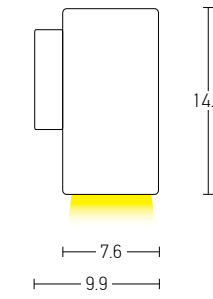

Bulb 1xGU10
Power MAX 9W
Input 220-240V, 50/60Hz
IP 54
Dimensions Ø: 7.6cm L: 9.9cm H: 14.8cm
Material ABS - PC Diffuser
Color White / **Code E185**