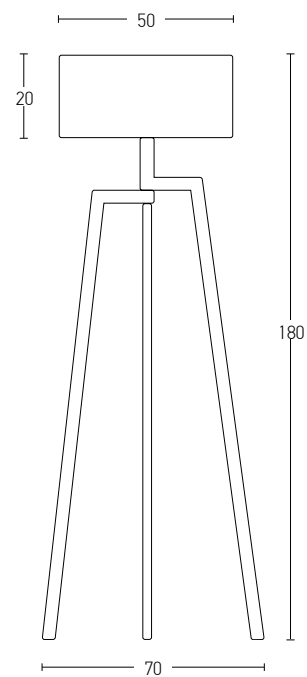

Bulb 1xE27
Power MAX 40W
Dimensions Ø: 70cm H: 180cm
Material Wood - Fabric Shade
Special Feature 130cm Cable Available
Shade Ø: 50cm H: 20cm
Color Natural Wood - Black Shade / **Code 1488**