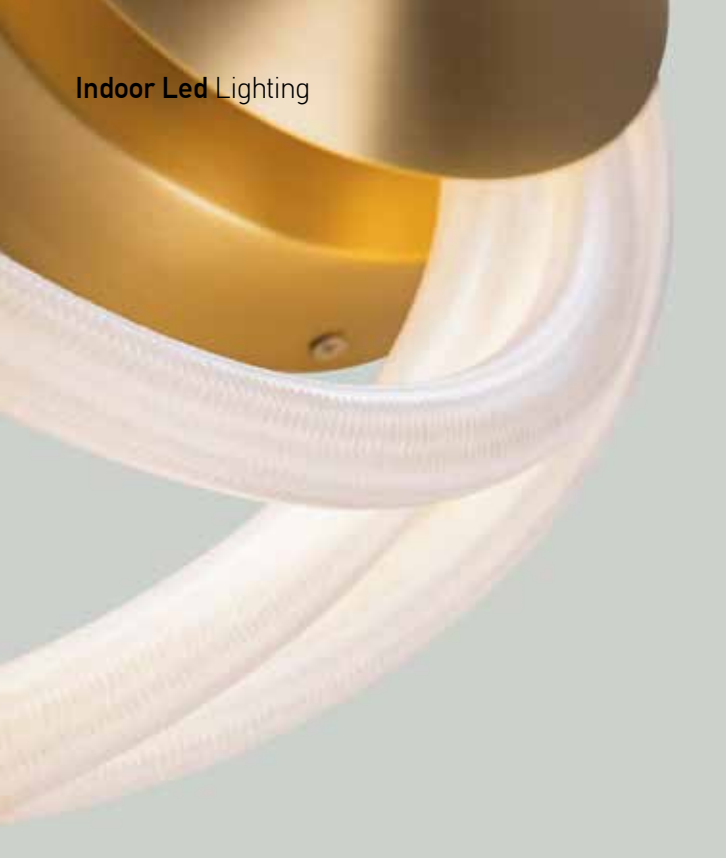

Power 60W
Input 220-240V, 50/60Hz
Color Temperature 3000K
Lumen 3600Lm
Cri 80
Dimensions Ø: 80cm H: 35cm
Base Ø: 17cm H: 5cm
Non Dimmable ☒
Material Metal - Silicon
Special Feature 360° Lighting Tube Ø: 2.4cm
190cm Cable Adjustable
Color Gold Matt / **Code 19261**