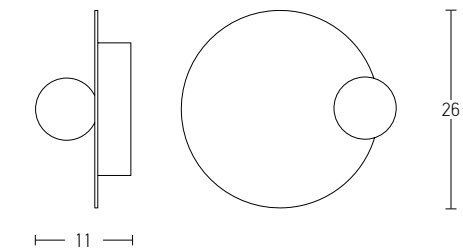

Bulb 1xG9 Led
Power MAX 9W
Input 220-240V, 50/60Hz
Dimensions Ø: 26cm L: 11cm
Material Metal - Opal Glass
Special Feature Opal Glass Ø: 8cm
Color Copper Rusty / **Code 17105**
Color Black Matt / **Code 17104**