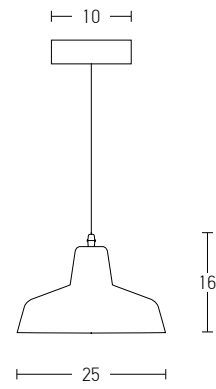

Bulb 1xE27
Power MAX 40W
Input 220-240V, 50/60Hz
Dimensions Ø: 25cm H: 16cm
Base Ø: 10cm H: 2.5cm
Material Concrete
Special Feature 100cm Cable Adjustable
Color Concrete - Chrome Base / **Code 1655**