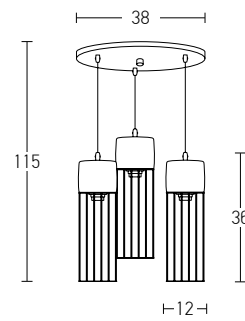

Bulb 3xE27
Power MAX 40W
Input 220-240V, 50/60Hz
Dimensions Ø: 38cm H: 115cm
Base Ø: 38cm H: 2.5cm
Material Metal - Concrete
Special Feature 80cm Cable Adjustable
Color Concrete - Black Matt Base / **Code 1662**