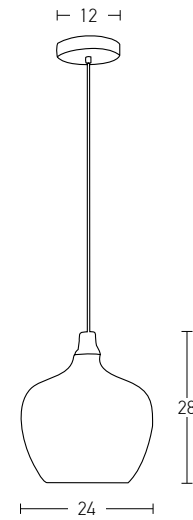

Bulb 1xE27
Power MAX 40W
Input 220-240V, 50/60Hz
Dimensions Ø: 24cm H: 28cm
Base Ø: 12cm H: 2.5cm
Material Metal - Glass
Special Feature 200cm Cable Adjustable
Color Ink Blue - Brass - Black Matt / **Code 19175**

Bulb 1xE27
Power MAX 40W
Input 220-240V, 50/60Hz
Dimensions Ø: 20cm H: 30cm
Base Ø: 12cm H: 2.5cm
Material Metal - Glass
Special Feature 200cm Cable Adjustable
Color Clear Glass - Brass - Black Matt / **Code 19125**

Bulb 3xE27
Power MAX 40W
Input 220-240V, 50/60Hz
Dimensions L: 105cm W: 20cm H: 150cm
Base L: 105cm W: 6.5cm H: 2.7cm
Material Metal - Glass
Special Feature 120cm Cable Adjustable
Color Clear Glass - Brass - Black Matt / **Code 19242**