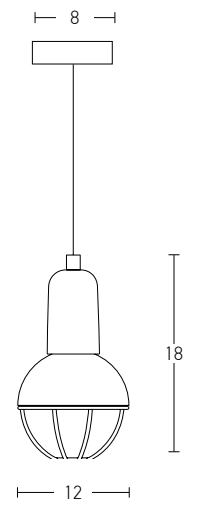

Bulb 1xE27
Power MAX 40W
Input 220-240V, 50/60Hz
Dimensions Ø: 12cm H: 18cm
Base Ø: 8cm H: 2cm
Material Metal - Clay
Special Feature 100cm Cable Adjustable
Color White - Copper Rusty / **Code 17065**

Bulb 1xE27
Power MAX 40W
Input 220-240V, 50/60Hz
Dimensions Ø: 8cm H: 12cm
Base Ø: 8cm H: 2cm
Material Metal - Clay
Color White - Copper Rusty / **Code 17068**