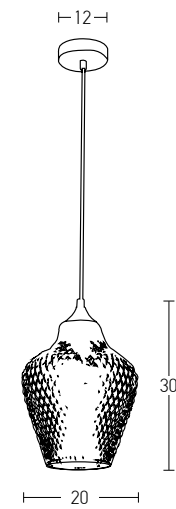

Bulb 1xE27
Power MAX 40W
Input 220-240V, 50/60Hz
Dimensions Ø: 24cm H: 28cm
Base Ø: 12cm H: 2.5cm
Material Metal - Glass
Special Feature 200cm Cable Adjustable
Color Ink Blue - Brass - Black Matt / **Code 19175**

Bulb 1xE27
Power MAX 40W
Input 220-240V, 50/60Hz
Dimensions Ø: 20cm H: 30cm
Base Ø: 12cm H: 2.5cm
Material Metal - Glass
Special Feature 200cm Cable Adjustable
Color Clear Glass - Brass - Black Matt / **Code 19125**