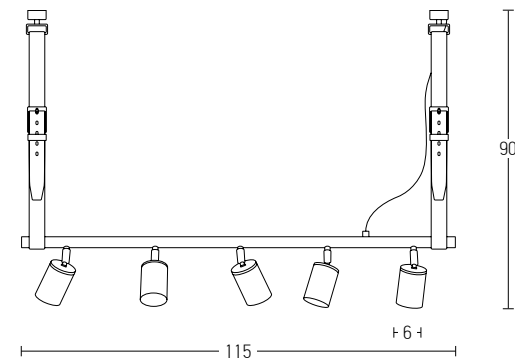

Bulb 5xGU10
Power MAX 25W
Input 220-240V, 50/60Hz
Base Ø: 8cm H: 2cm
Material Metal - Leather
Color Black Matt - Copper Rusty / **Code 16121**