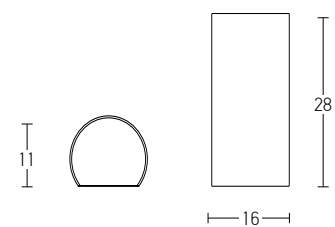

Bulb 1xE27
Power MAX 25W
Input 220-240V, 50/60Hz
Dimensions L: 11cm W: 16cm H: 28cm
Material Metal- Bush
Color Natural / **Code 17137**