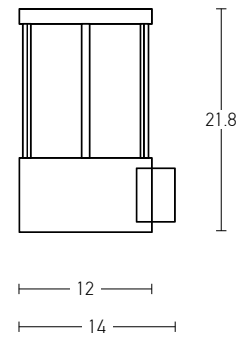

Power 6W
 Input 220-240V, 50/60Hz
 Color Temperature 3000K
 Lumen 540Lm
 Cri 80
 Dimensions L: 26.5cm H: 91cm
 Base L: 7.5cm W: 7.5cm
 Material Aluminium
 Special Feature Profile 4.5x4.5cm Movable
 Color Sandy Black - Wood / **Code E221**