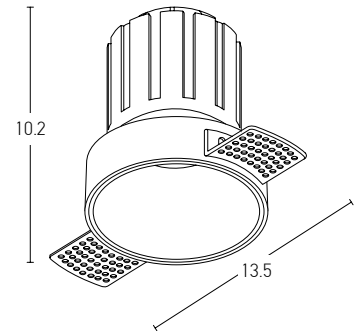

Power 9W
Input 220-240V, 50/60Hz
Color Temperature 3000K
Lumen 675Lm
Cri 90
Dimensions Ø: 8.2cm W: 13.5cm H: 10.2cm
Cutting Hole Ø: 8.2cm
Beam Angle 36°
Non Dimmable ☒
Material Aluminium
Depth Required JT : 10.5cm
Driver Included (200mA)
Color Sandy White / **Code S096**