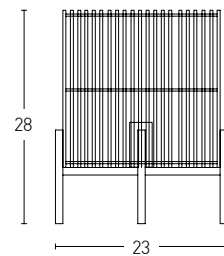

Bulb 1xE27
Power MAX 40W
Input 220-240V, 50/60Hz
Dimensions Ø: 30cm H: 30cm
Base Ø: 10cm H: 2cm
Material Metal - Rattan
Special Feature 200cm Cable Adjustable
Color Natural / **Code 20234**

Bulb 1xE27
Power MAX 40W
Input 220-240V, 50/60Hz
Dimensions Ø: 30cm H: 50cm
Material Metal - Thread String Cord - Fabric
Special Feature 120cm Cable Available
Shade Ø: 30cm H: 20cm
Color Light Beige / **Code 20235**

Bulb 1xE14
Power MAX 25W
Input 220-240V, 50/60Hz
Dimensions Ø: 23cm H: 28cm
Material Metal - Rattan
Special Feature 120cm Cable Available
Color Black Matt - Natural / **Code 20232**