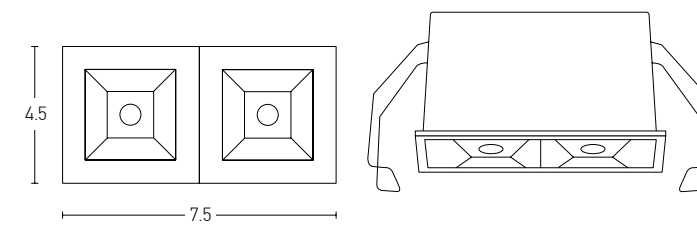

Power 5W
Input 220-240V, 50/60Hz
Color Temperature 3000K
Lumen 350Lm
Cri 89.6
Dimensions L: 7.5cm W: 4.5cm H: 5cm
Cutting Hole 6.5 x 3.5cm
Beam Angle 30°
Non Dimmable ☒
Material Aluminium
Depth Required 5.5cm
Driver Included (350mA)
Color Sandy White - Black / **Code S085**