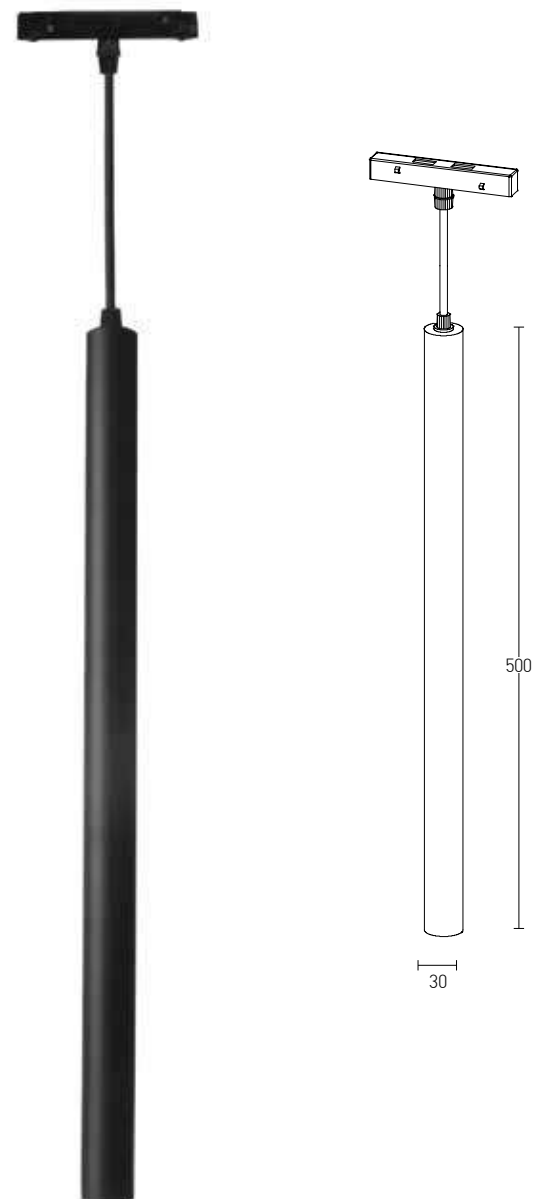

Power 7W
Input 48V
Color Temperature 3000K
Lumen 770Lm
Cri 80
Dimensions Ø: 30mm H: 500mm
Beam Angle 24°
DALI Dimmable ☉
Material Aluminium
Special Feature 100cm Cable Adjustable
Color Sandy Black / Code 2081-D
CREE ⇄

Power 7W
Input 48V
Color Temperature 3000K
Lumen 770Lm
Cri 80
Dimensions Ø: 30mm H: 500mm
Beam Angle 24°
Non Dimmable ☒
Material Aluminium
Special Feature 100cm Cable Adjustable
Color Sandy Black / Code 2081
CREE ⇄

CASAMBI READY wireless control for DALI luminaires

The Zambelis 48V tracks are compatible with CASAMBI control system, which permits bidirectional communication between control device and luminaires, making it possible for the user to create scenes, regulate the system from smart devices, etc.

With the CASAMBI control system and its Control wireless variants, the user has total control over the installation, with all the features available in low voltage alternatives. The 48V system does not mean relinquishing the leading edge in control for architectural lighting.

Power by : **CASAMBI**
Available App on :