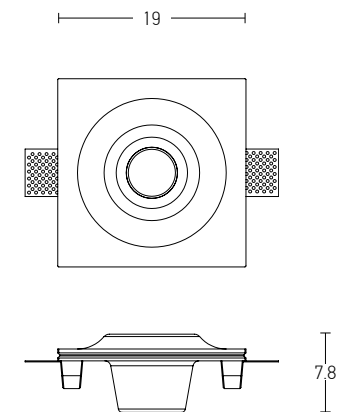

Bulb 1xGU10
Power MAX 50W
Input 220-240V, 50/60Hz
Dimensions L: 12cm W: 12cm H: 6.2cm
Cutting Hole L: 12.2cm W: 12.2cm
Material Gypsum
Depth Required JTL: 11.5cm
Special Feature GU10 Lampholder Included
Color Pure White / **Code S029**

Bulb 1xGU10
Power MAX 40W
Input 220-240V, 50/60Hz
Dimensions L: 22cm W: 22cm H: 10.5cm
Cutting Hole L: 22.2cm W: 22.2cm
Material Gypsum
Depth Required JTL: 4cm
Special Feature GU10 Lampholder Included
Color Pure White / **Code S109**

Bulb 1xGU10
Power MAX 40W
Input 220-240V, 50/60Hz
Dimensions L: 19cm W: 19cm H: 7.8cm
Cutting Hole L: 19.2cm W: 19.2cm
Material Gypsum
Depth Required JTL: 10.5cm
Special Feature GU10 Lampholder Included
Color Pure White / **Code S108**