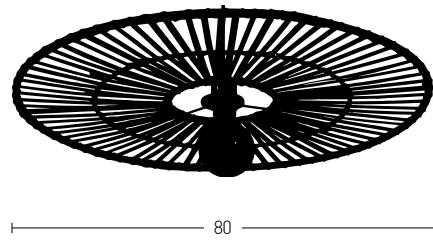

Bulb 1xE27
Power MAX 40W
Input 220-240V, 50/60Hz
Dimensions Ø: 80cm L: 8cm
Base Ø: 10cm H: 2cm
Material Metal - Bamboo
Color White - Natural Bamboo / **Code 19250**