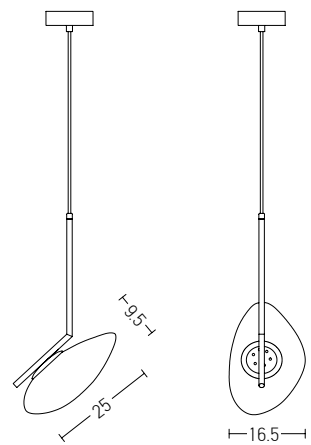

Power	5W
Input	220-240V, 50/60Hz
Color Temperature	3000K
Lumen	400Lm
Cri	80
Dimensions	L: 16.5cm W: 25cm H: 42.5
Base	Ø: 10cm
Non Dimmable	☒
Material	Metal - Aluminium - Opal Glass
Special Feature	180cm Cable Adjustable
Color	Black Matt / Code 20254
Color	Gold Matt / Code 20255

Suggested Trimless Canopy **Code 20144**