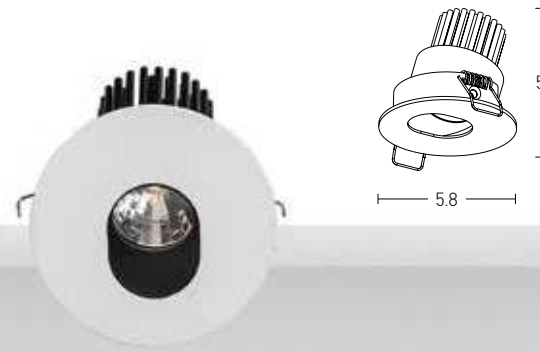

Power 1x5W COB LED
Input 10V / 500mA
Color Temperature 3000K
Lumen 580Lm
Cri 80
Dimensions Ø: 5.8cm H: 5cm
Beam Angle 25°
Cutting Hole Ø: 5cm
Material Aluminium
Suggested Driver V500 for 1-3 Fixture / Series Connection LSCW500P for 1 Fixture
Color Sandy White / **Code 180012**