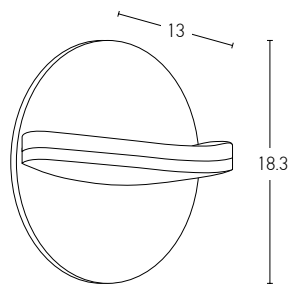

Power 16W
Input 220-240V, 50/60Hz
Color Temperature 3000K
Lumen 1280Lm
Cri 80
IP 65
Dimensions Ø: 18.3cm L: 13cm
Material Aluminium - Opal PC Diffuser
Color Dark Brown / **Code E267**