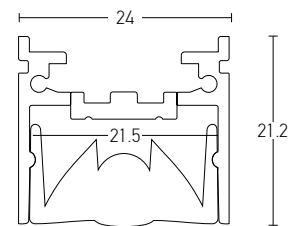

2m Profile + PMMA Lens Cover, Aluminium