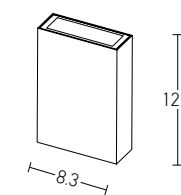

Power 2x2W
Input 220-240V, 50/60Hz
Color Temperature 3000K
Lumen 320Lm
Cri 80
IP 65
Dimensions L: 3cm W: 8.3cm H: 12.3cm
Material ABS - PC Diffuser
Color White / **Code E216**