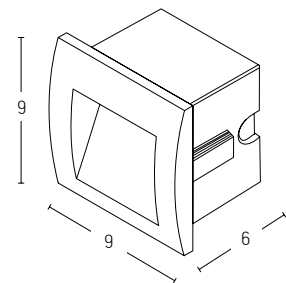

Power 1W
Input 220-240V, 50/60Hz
Color Temperature 3000K
Lumen 80Lm
Cri 80
IP 65
Dimensions L: 9cm W: 9cm H: 4.1cm
Recessed Mounting Box L: 7.3cm W: 7.3cm (Included)
Depth 11: 6cm
Material Aluminium
Color Graphite / **Code E246-G**
Color Sandy White / **Code E246-W**