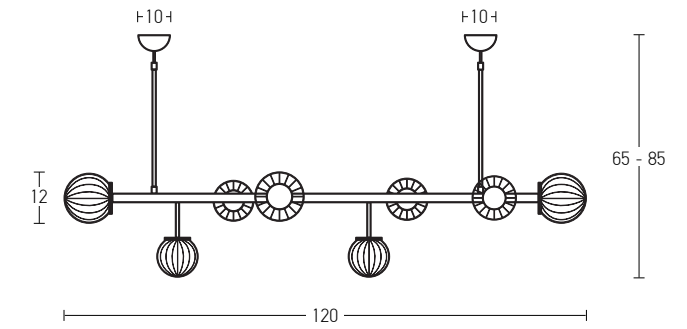

Bulb	8xG9 Led
Power	MAX 40W
Input	220-240V, 50/60Hz
Dimensions	L: 120cm H: 65-85cm
Base	Ø: 10cm
Material	Metal- Clear Glass
Special Feature	Clear Glass Ø: 12cm
Color	Bronze / Code 18132-BR