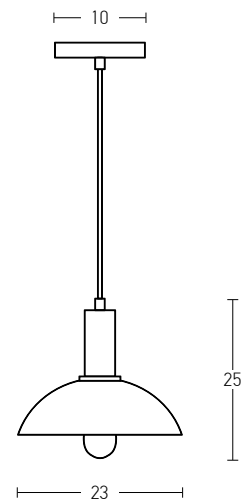

Bulb 1xE27
Power MAX 40W
Input 220-240V, 50/60Hz
Dimensions Ø: 23cm H: 25cm
Base Ø: 10cm H: 2cm
Material Aluminium
Special Feature 150cm Cable Adjustable
Color Black Matt - White Matt / **Code 180052**