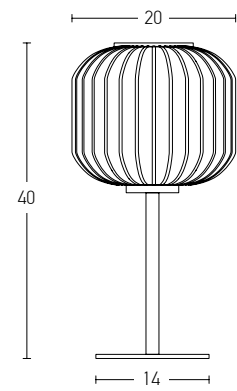

Bulb 1xE27
Power MAX 25W
Input 220-240V, 50/60Hz
Dimensions Ø: 20cm H: 40cm
Base Ø: 14cm H: 0.5cm
Material Metal - Glass
Special Feature 150cm Cable Available
Color White - Brushed Brass / **Code 20252**