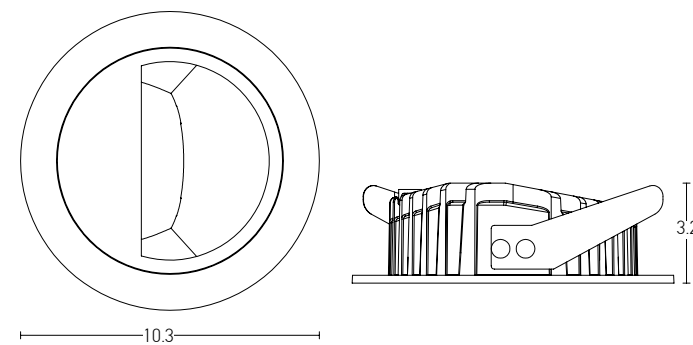

Wall Washer

Power	8W
Input	220-240V, 50/60Hz
Color Temperature	3000K
Lumen	388Lm
Cri	80
IP	54
Dimensions	Ø: 10.3cm H: 3.2cm
Cutting Hole	Ø: 8.5cm
Beam Angle	20°
Non Dimmable	☒
Material	Aluminium
Depth Required	∏: 3.5cm
Driver	Included (250mA)
Color	White / Code S072