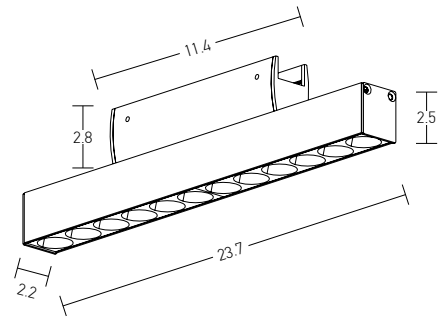

48V Magnetic System Soft Track | LUMINAIRES