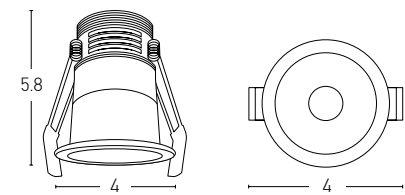

Power 4W
Input 220-240V, 50/60Hz
Color Temperature 3000K
Lumen 270Lm
Cri 90
Dimensions Ø: 4cm H: 5.8cm
Cutting Hole Ø: 3.3cm
Beam Angle 24°
Non Dimmable ☒
Material Aluminium
Depth Required JT : 6.5cm
Driver Included (700mA)
Color White Matt - Black Matt / **Code S092**

Power 6W
Input 220-240V, 50/60Hz
Color Temperature 3000K
Lumen 420Lm
Cri 90
Dimensions Ø: 6cm H: 8.2cm
Cutting Hole Ø: 5.1cm
Beam Angle 40°
Non Dimmable ☒
Material Aluminium
Depth Required JT : 9cm
Driver Included (160mA)
Color White Matt - Black Matt / **Code S093**

Power 15W
Input 220-240V, 50/60Hz
Color Temperature 3000K
Lumen 1050Lm
Cri 90
Dimensions Ø: 7.5cm H: 10cm
Cutting Hole Ø: 6.8cm
Beam Angle 38°
Non Dimmable ☒
Material Aluminium
Depth Required JT : 11cm
Driver Included (350mA)
Color White Matt - Black Matt / **Code S094**

Power 6W
Input 220-240V, 50/60Hz
Color Temperature 3000K
Lumen 480Lm
Cri 90
Dimensions Ø: 5.5cm H: 9.1cm
Cutting Hole Ø: 5.2cm
Beam Angle 24°
Non Dimmable ☒
Material Aluminium
Depth Required JT : 9.5cm
Driver Included (160mA)
Color White Matt / **Code S073**

Power 10W
Input 220-240V, 50/60Hz
Color Temperature 3000K
Lumen 800Lm
Cri 90
Dimensions Ø: 7.5cm H: 9.8cm
Cutting Hole Ø: 7.2cm
Beam Angle 31°
Non Dimmable ☒
Material Aluminium
Depth Required JT : 10.5cm
Driver Included (250mA)
Color White Matt / **Code S075**

Power 6W
Input 220-240V, 50/60Hz
Color Temperature 3000K
Lumen 480Lm
Cri 90
Dimensions Ø: 5.5cm H: 9.1cm
Cutting Hole Ø: 5.2cm
Beam Angle 24°
Non Dimmable ☒
Material Aluminium
Depth Required JT : 9.5cm
Driver Included (160mA)
Color Black Matt / **Code S074**