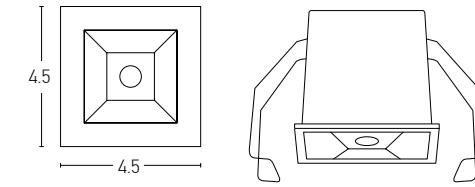

Power 3W
Input 220-240V, 50/60Hz
Color Temperature 3000K
Lumen 150Lm
Cri 90
Dimensions L: 4.5cm W: 4.5cm H: 5cm
Cutting Hole 3.5 x 3.5cm
Beam Angle 30°
Non Dimmable ☒
Material Aluminium
Depth Required 5.5cm
Driver Included (700mA)
Color Sandy White - Black / **Code S084**