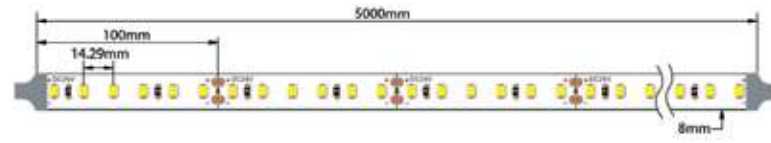

-OSRAM PRODUCT TECHFLEX 15.5W/m 2000Lm/m

Code	IP	Kelvin	CRI	Watt	Lm/m
4062172107242	20	3000	85	15.5W/m	2000
4062172107266	20	4000	85	15.5W/m	2060

Lumen Efficiency 129Lm/W
SDCM 3
Ra 85
LEDs/m 140
Voltage DC24V
Width 8mm
Unit cut 100mm
Life Span 50000H
Waterproof Rate IP20

*5 Years Guarantee when combined with OSRAM drivers

Dimming Options

1. DALI Dimming : Dali Driver 24V Channel 1+Switch Dali MCU . Suitable with Drivers to Page : 618-619 , 621
2. BLUETOOTH Dimming : Element Driver 24V+OT BLE (CASAMBI App) . Suitable with Drivers to Page : 620
3. PHASECUT Dimming : Suitable with PhaseCut Drivers to Page : 620
4. 1-10 Dimming : 1-10 Driver 24V+Switch MCU 1-10 . Suitable with 1-10V Drivers to Page : 619
5. PUSH BUTTON Dimming : Dali Driver 24V Channel 1 to Page : 618