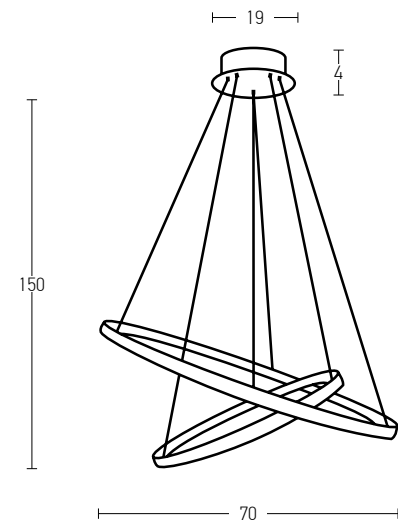

Power 40W
Input 220-240V, 50/60Hz
Color Temperature 3000K
Lumen 2000Lm
Cri 80
Dimensions Ø: 70cm H: 150cm
Base Ø: 19cm H: 4cm
Not Dimmable ☒
Material Aluminium - Steel / Crystal Diffuser
Special Feature 150cm Cable Adjustable
Color Black / **Code Z63054-B**