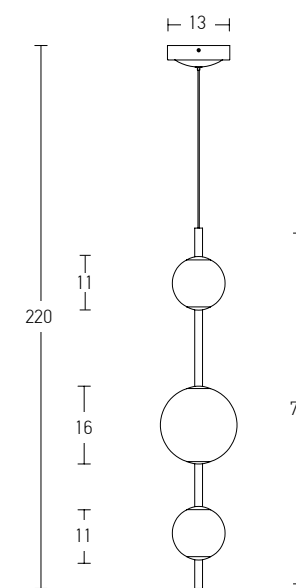

Power 12W
Input 220-240V, 50/60Hz
Color Temperature 3000K
Lumen 960Lm
Cri 80
Dimensions H: 78cm
Non Dimmable ☒
Material Metal - Opal Glass
Special Feature 140cm Cable Adjustable
Glass Ø: 16cm
Glass Ø: 11cm
Color Black Matt / **Code 20132**