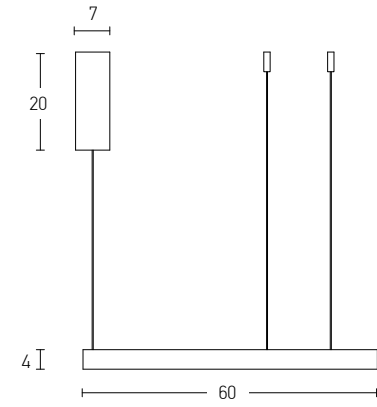

Model Finishing

Brushed Gold Matt

Brushed Coffee

Sandy White

Sandy Black

Indoor Led Lighting

Power 25W
 Input 220-240V, 50/60Hz
 Color Temperature 3000K
 Lumen 2000Lm
 Cri 80
 Dimensions Ø: 40cm H: 4cm
 Base Ø: 7cm H: 20cm
 Dimmable Triac
 Material Aluminium - Acrylic
 Special Feature 210cm Cable Adjustable
 Profile 4x2cm
 Color Brushed Gold Matt / **Code 2005**