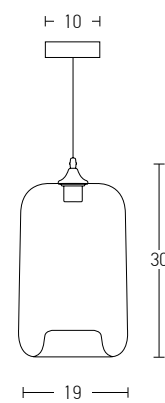

Bulb 1xE27
Power MAX 40W
Input 220-240V, 50/60Hz
Dimensions Ø: 19cm H: 30cm
Base Ø: 10cm H: 2.5cm
Material Glass
Special Feature 150cm Cable Adjustable
Color Smoked Grey / **Code 14101**