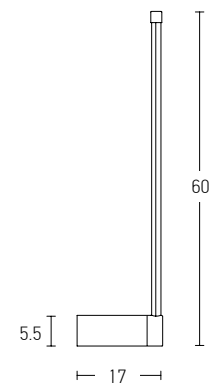

Power 12W
Input 220-240V, 50/60Hz
Color Temperature 3000K
Lumen 960Lm
Cri 80
Dimensions Ø: 1.6cm L: 17cm H: 60cm
Non Dimmable ☒
Material Aluminium - Acrylic
Color Black Matt / **Code 20114**
Color Gold Matt / **Code 20115**