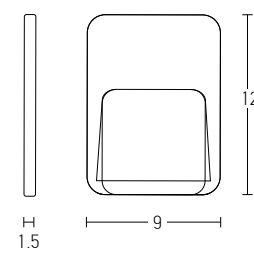

Power 1.5W
Input 220-240V, 50/60Hz
Color Temperature 3000K
Lumen 90Lm
Cri 80
IP 65
Dimensions L: 1.5cm W: 9cm H: 12cm
Material ABS - PC Diffuser
Color White / **Code E187**