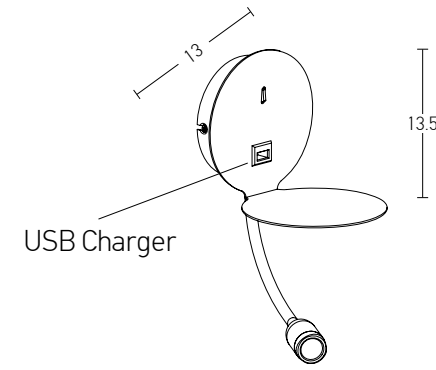

Power	3W
Input	220-240V, 50/60Hz
Color Temperature	3000K
Lumen	255Lm
Cri	80
Dimensions	L: 16.4cm Ø: 13cm H: 13.5cm
Non Dimmable	☒
Switch	On/Off
Material	Metal - Aluminium
Special Feature	USB Charger Stick Ø: 3cm H: 24cm
Color	White Matt / Code H58