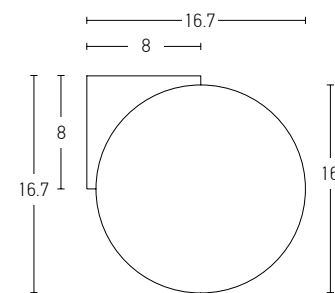

Bulb 1xG9 Led
Power MAX 7W
Input 220-240V, 50/60Hz
Dimensions L: 16.7cm W: 16cm H: 16.7cm
Base L: 8cm W: 3cm H: 8cm
Material Aluminium - Opal Glass
Special Feature IP 44
Color Brushed Brass / **Code 20149**