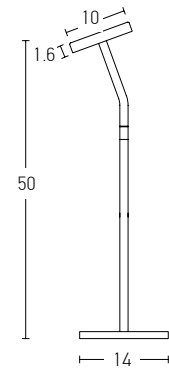

Power 6W
Input 220-240V, 50/60Hz
Color Temperature 3000K
Lumen 420Lm
Cri 80
Dimensions Ø: 10cm H: 50cm
Base Ø: 14cm H: 1cm
Non Dimmable ☒
Material Metal - Aluminium
Color Sandy Black / **Code 20112**