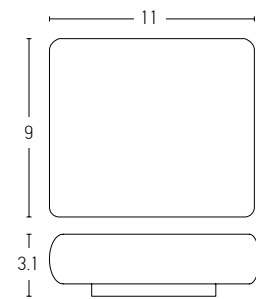

Power 2 x 3W
Input 220-240V, 50/60Hz
Color Temperature 3000K
Lumen 480Lm
Cri 80
IP 65
Dimensions L: 3.1cm W: 11cm H: 9cm
Material Aluminium - Tempered Glass
Special Feature Up - Down Light
Color Graphite / **Code E238**