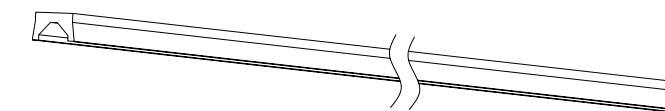

Material Aluminium

Color Black / Code 20279

End Cap for 48V Soft Track

Dimensions L: 3.9cm W: 1.8cm H: 2.4cm
Material Plastic

Color Black / Code 20284