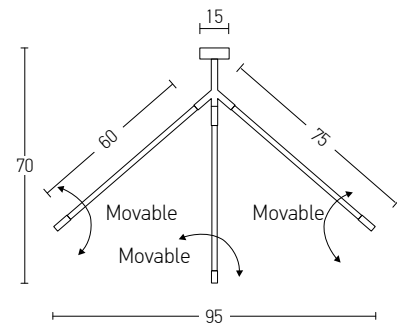

Power 28W
Input 220-240V, 50/60Hz
Color Temperature 3000K
Lumen 2520Lm
Cri 90
Dimensions Ø: 95cm H: 70cm
Base Ø: 15cm H: 3cm
Non Dimmable ☒
Material Aluminium - Acrylic - Brass
Special Feature Movable Profile Ø: 2.4cm
Color Sandy Black - Brushed Brass / **Code 20336**
Color Sandy Black / **Code 20337**