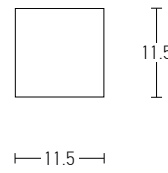

Bulb 1xG9
Power MAX 25W
Input 220-240V, 50/60Hz
Dimensions L: 11.5cm W: 11.5cm H: 11.5cm
Material Concrete
Color Concrete / **Code 180023**