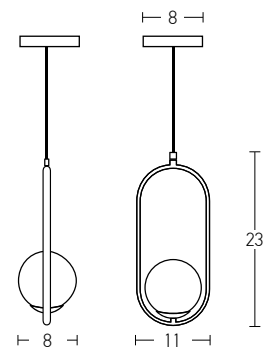

Bulb 1xG9 Led
Power MAX 9W
Input 220-240V, 50/60Hz
Dimensions W: 20cm H: 50cm
Base Ø: 8cm H: 2cm
Material Metal - Opal Glass
Special Feature 150cm Cable Adjustable
Opal Glass Ø: 12cm
Color Bronze / Code 18142-BR

Bulb 1xG9 Led
Power MAX 9W
Input 220-240V, 50/60Hz
Dimensions W: 11cm H: 23cm
Base Ø: 8cm H: 2cm
Material Metal - Opal Glass
Special Feature 150cm Cable Adjustable
Opal Glass Ø: 8cm
Color Bronze / Code 18143