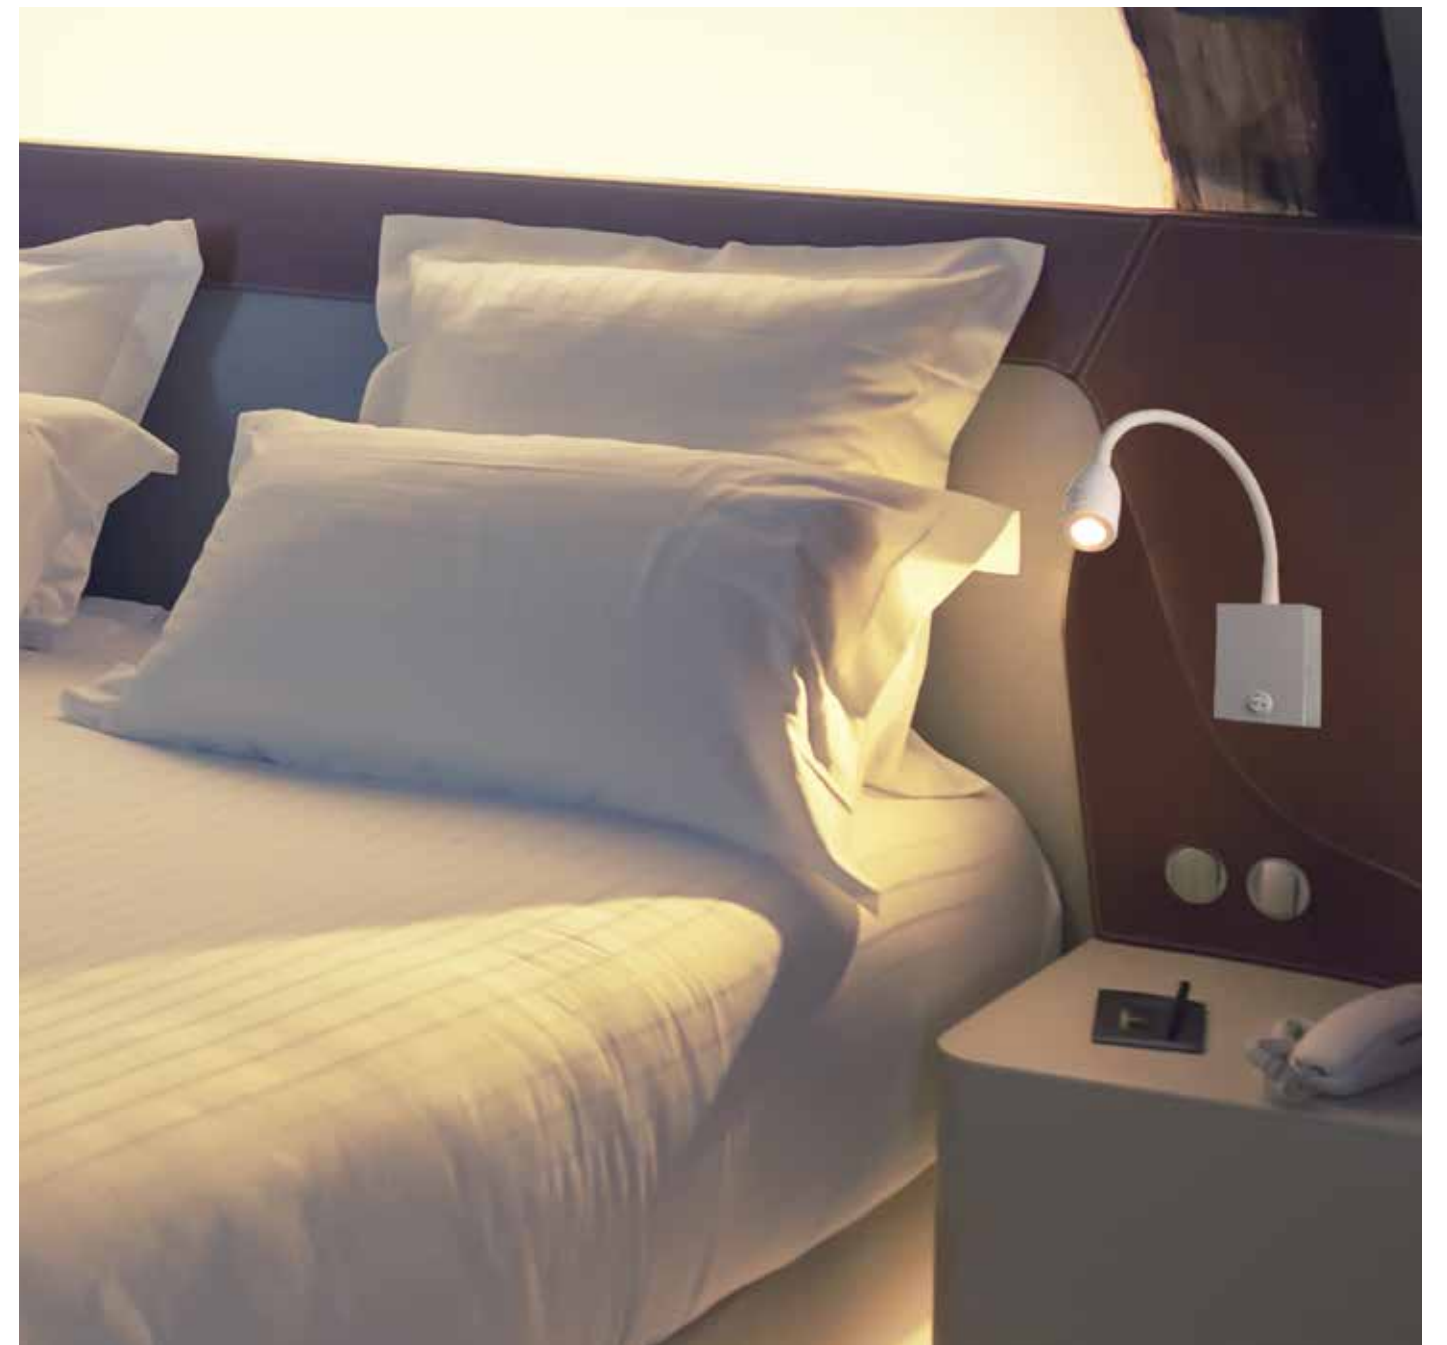

Power 3W
Input 220-240V, 50/60Hz
Color Temperature 3000K
Lumen 240Lm
Cri 80
Non Dimmable ☒
Base L: 3cm W: 6cm H: 8cm
Switch On/Off
Material Metal - Aluminium
Special Feature Flex 20cm
Color White Matt / **Code H33**
Color Black Matt / **Code H32**