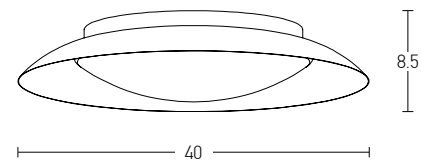

Power 20W
Input 220-240V, 50/60Hz
Color Temperature 3000K
Lumen 1800Lm
Cri 80
Dimensions Ø: 40cm H: 8.5cm
Non Dimmable ☒
Material Metal - Acrylic
Special Feature Optional Dimming PhaseCut
Color Black - Copper / **Code 1957**
Color Black - Golden Leaf / **Code 1961**