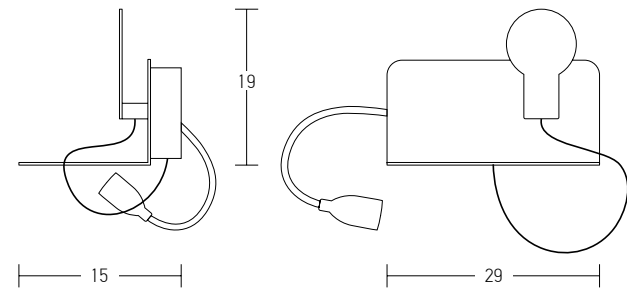

Led	3W
Bulb	1xG9
Power	MAX 25W
Input	220-240V, 50/60Hz
Color Temperature	3000K
Lumen	595Lm
Cri	80
Dimensions	L: 15cm W: 29cm H: 19cm
Non Dimmable	☒
Material	Metal - Aluminium
Switch	On/Off
Color	White Matt / H34-W