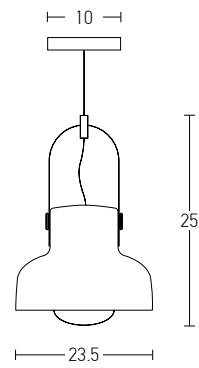

Bulb 1xE27
Power MAX 40W
Input 220-240V, 50/60Hz
Dimensions Ø: 16cm H: 31cm
Base Ø: 10cm H: 2cm
Material Metal - Aluminium
Special Feature 150cm Cable Adjustable
Color Black Matt / **Code 18192**
Color White Matt / **Code 18193**

Bulb 1xE27
Power MAX 40W
Input 220-240V, 50/60Hz
Dimensions Ø: 23.5cm H: 25cm
Base Ø: 10cm H: 2cm
Material Metal - Aluminium
Special Feature 150cm Cable Adjustable
Color Black Matt / **Code 18191**
Color White Matt / **Code 18190**