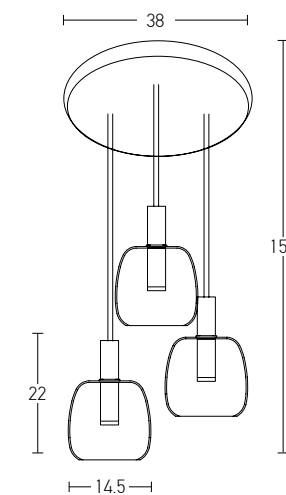

Power 3x5W
Input 220-240V, 50/60Hz
Color Temperature 3000K
Lumen 1350Lm
Cri 80
Dimensions Ø: 38cm H: 150cm
Base Ø: 38cm H: 2.5cm
Non Dimmable ☒
Material Aluminium - Glass - Acrylic
Special Feature 125cm Cable Adjustable
Color Black Matt - Smoked Grey / **Code 1971**