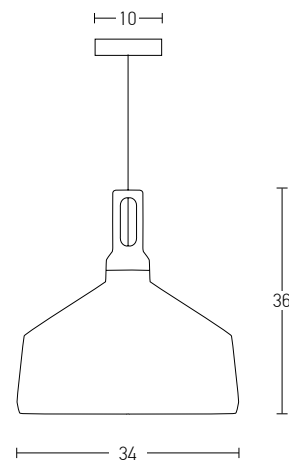

Bulb 1xE27
Power MAX 40W
Input 220-240V, 50/60Hz
Dimensions Ø: 34cm H: 36cm
Base Ø: 10cm H: 2cm
Material Metal - Aluminium - Wood
Special Feature 150cm Cable Adjustable
Color White Matt / **Code 1511-W**
Color Black Matt / **Code 1511-B**
Color Blue Matt / **Code 1511-BL**
Color Light Green / **Code 1511-LG**