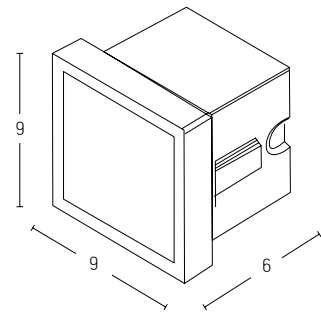

Power	4W
Input	220-240V, 50/60Hz
Color Temperature	3000K
Lumen	300Lm
Cri	80
IP	65
Dimensions	L: 9cm W: 9cm H: 4.1cm
Recessed Mounting Box	L: 7.3cm W: 7.3cm (Included)
Depth	∩∩: 6cm
Material	Aluminium - Tempered Glass
Color	Graphite / Code E248