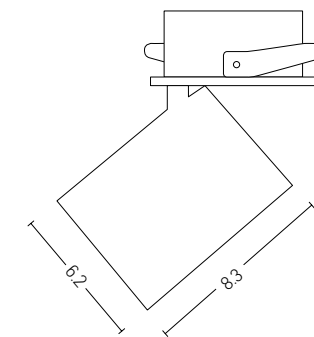

Wall Washer

Power	8W
Input	220-240V, 50/60Hz
Color Temperature	3000K
Lumen	388Lm
Cri	80
IP	54
Dimensions	Ø: 10.3cm H: 3.2cm
Cutting Hole	Ø: 8.5cm
Beam Angle	20°
Non Dimmable	☒
Material	Aluminium
Depth Required	∏: 3.5cm
Driver	Included (250mA)
Color	White / Code S072