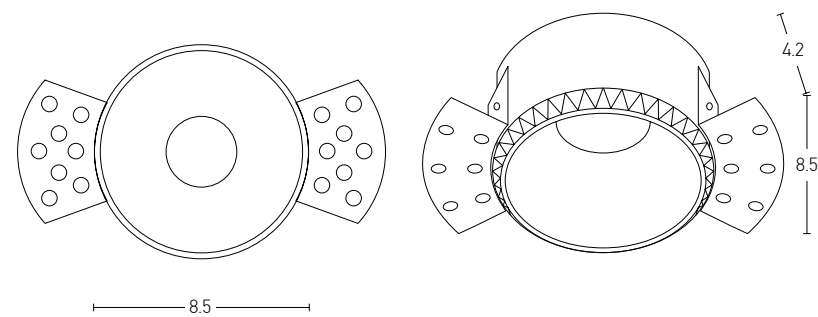

Down Light
Dimensions
Cutting Hole
Material
Depth Required
Color
Color

Ø: 8.5cm H: 4.2cm
Ø: 8.5cm
Aluminium - Plastic Reflector
10cm
Sandy White - Black Reflector / **Code S089**
Sandy White - White Reflector/ **Code S088**