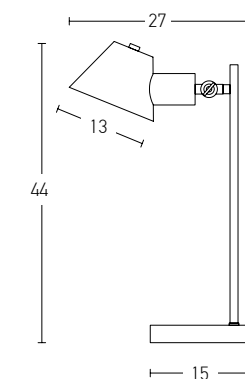

Bulb 1xE27
Power MAX 25W
Input 220-240V, 50/60Hz
Dimensions L: 27cm H: 44cm
Base Ø: 15cm H: 2.5cm
Material Metal - Aluminium
Special Feature 150cm Cable Available
Color White Matt - Gold Matt / **Code 20222**
Black Matt - Gold Matt / **Code 20223**