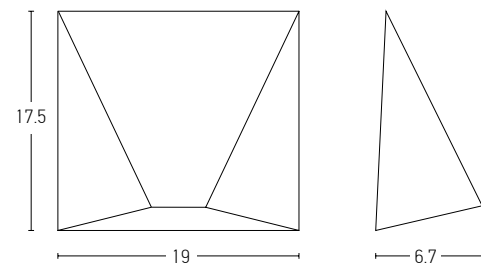

Power 7W
Input 220-240V, 50/60Hz
Color Temperature 3000K
Lumen 560Lm
Cri 80
IP 44
Dimensions L: 6.7cm W: 19cm H: 17.5cm
Material Metal - Diffuser
Color Graphite / **Code E243**