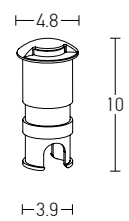

Power 3W
Input 24V
Color Temperature 3000K
Lumen 180Lm
Cri 80
IP 65
IK 10
Dimensions Ø: 4.8cm H: 10cm
Material Aluminium - Stainless Steel- PC Diffuser
Recommended Driver D-8-24 (Not Included)
Color Aluminium / **Code E179**