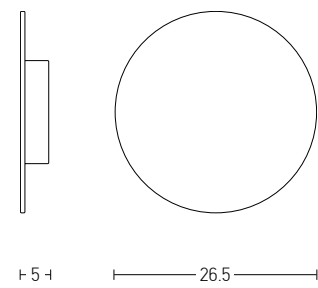

Bulb 2xG9 Led
Power MAX 7W
Input 220-240V, 50/60Hz
Dimensions Ø: 21.5cm L: 5cm
Material Metal - Leather
Color Brown / **Code 1669**