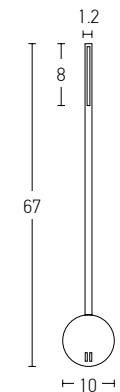

Model Finishing

Copper

Black Matt

Chrome Matt

Power 3W
 Input 220-240V, 50/60Hz
 Color Temperature 3000K
 Lumen 240Lm
 Cri 80
 Dimensions L: 34cm W: 4cm H: 12cm
 Depth 5cm
 Non Dimmable
 Switch On/Off
 Material Metal - Aluminium
 Cutting Hole 8.6x3.2cm
 Special Feature Stick Ø: 2.5cm H: 6cm
 Color Black / **Code H69**