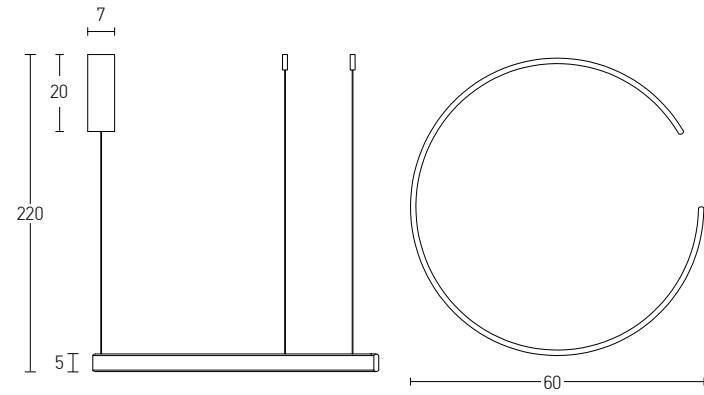

Indoor Led Lighting

Power 30W
Input 220-240V, 50/60Hz
Color Temperature 3000K
Lumen 2400Lm
Cri 80
Dimensions Ø: 60cm H: 5cm
Base Ø: 7cm H: 20cm
Dimmable Triac ☐
Material Aluminium - Silicon
Special Feature 200cm Cable Adjustable
Profile 5x1.5cm

Color Brushed Gold Matt / **Code 2010**
Color Brushed Coffee / **Code 2011**