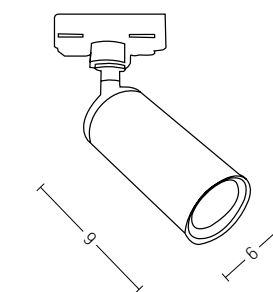

Bulb 1xGU10
Power MAX 35W
Dimensions Ø: 6cm H: 9cm
Material Metal
Special Feature 3 Phase Track Light
Color Copper Rusty / **Code S067**
Color Brushed Brass / **Code S064**