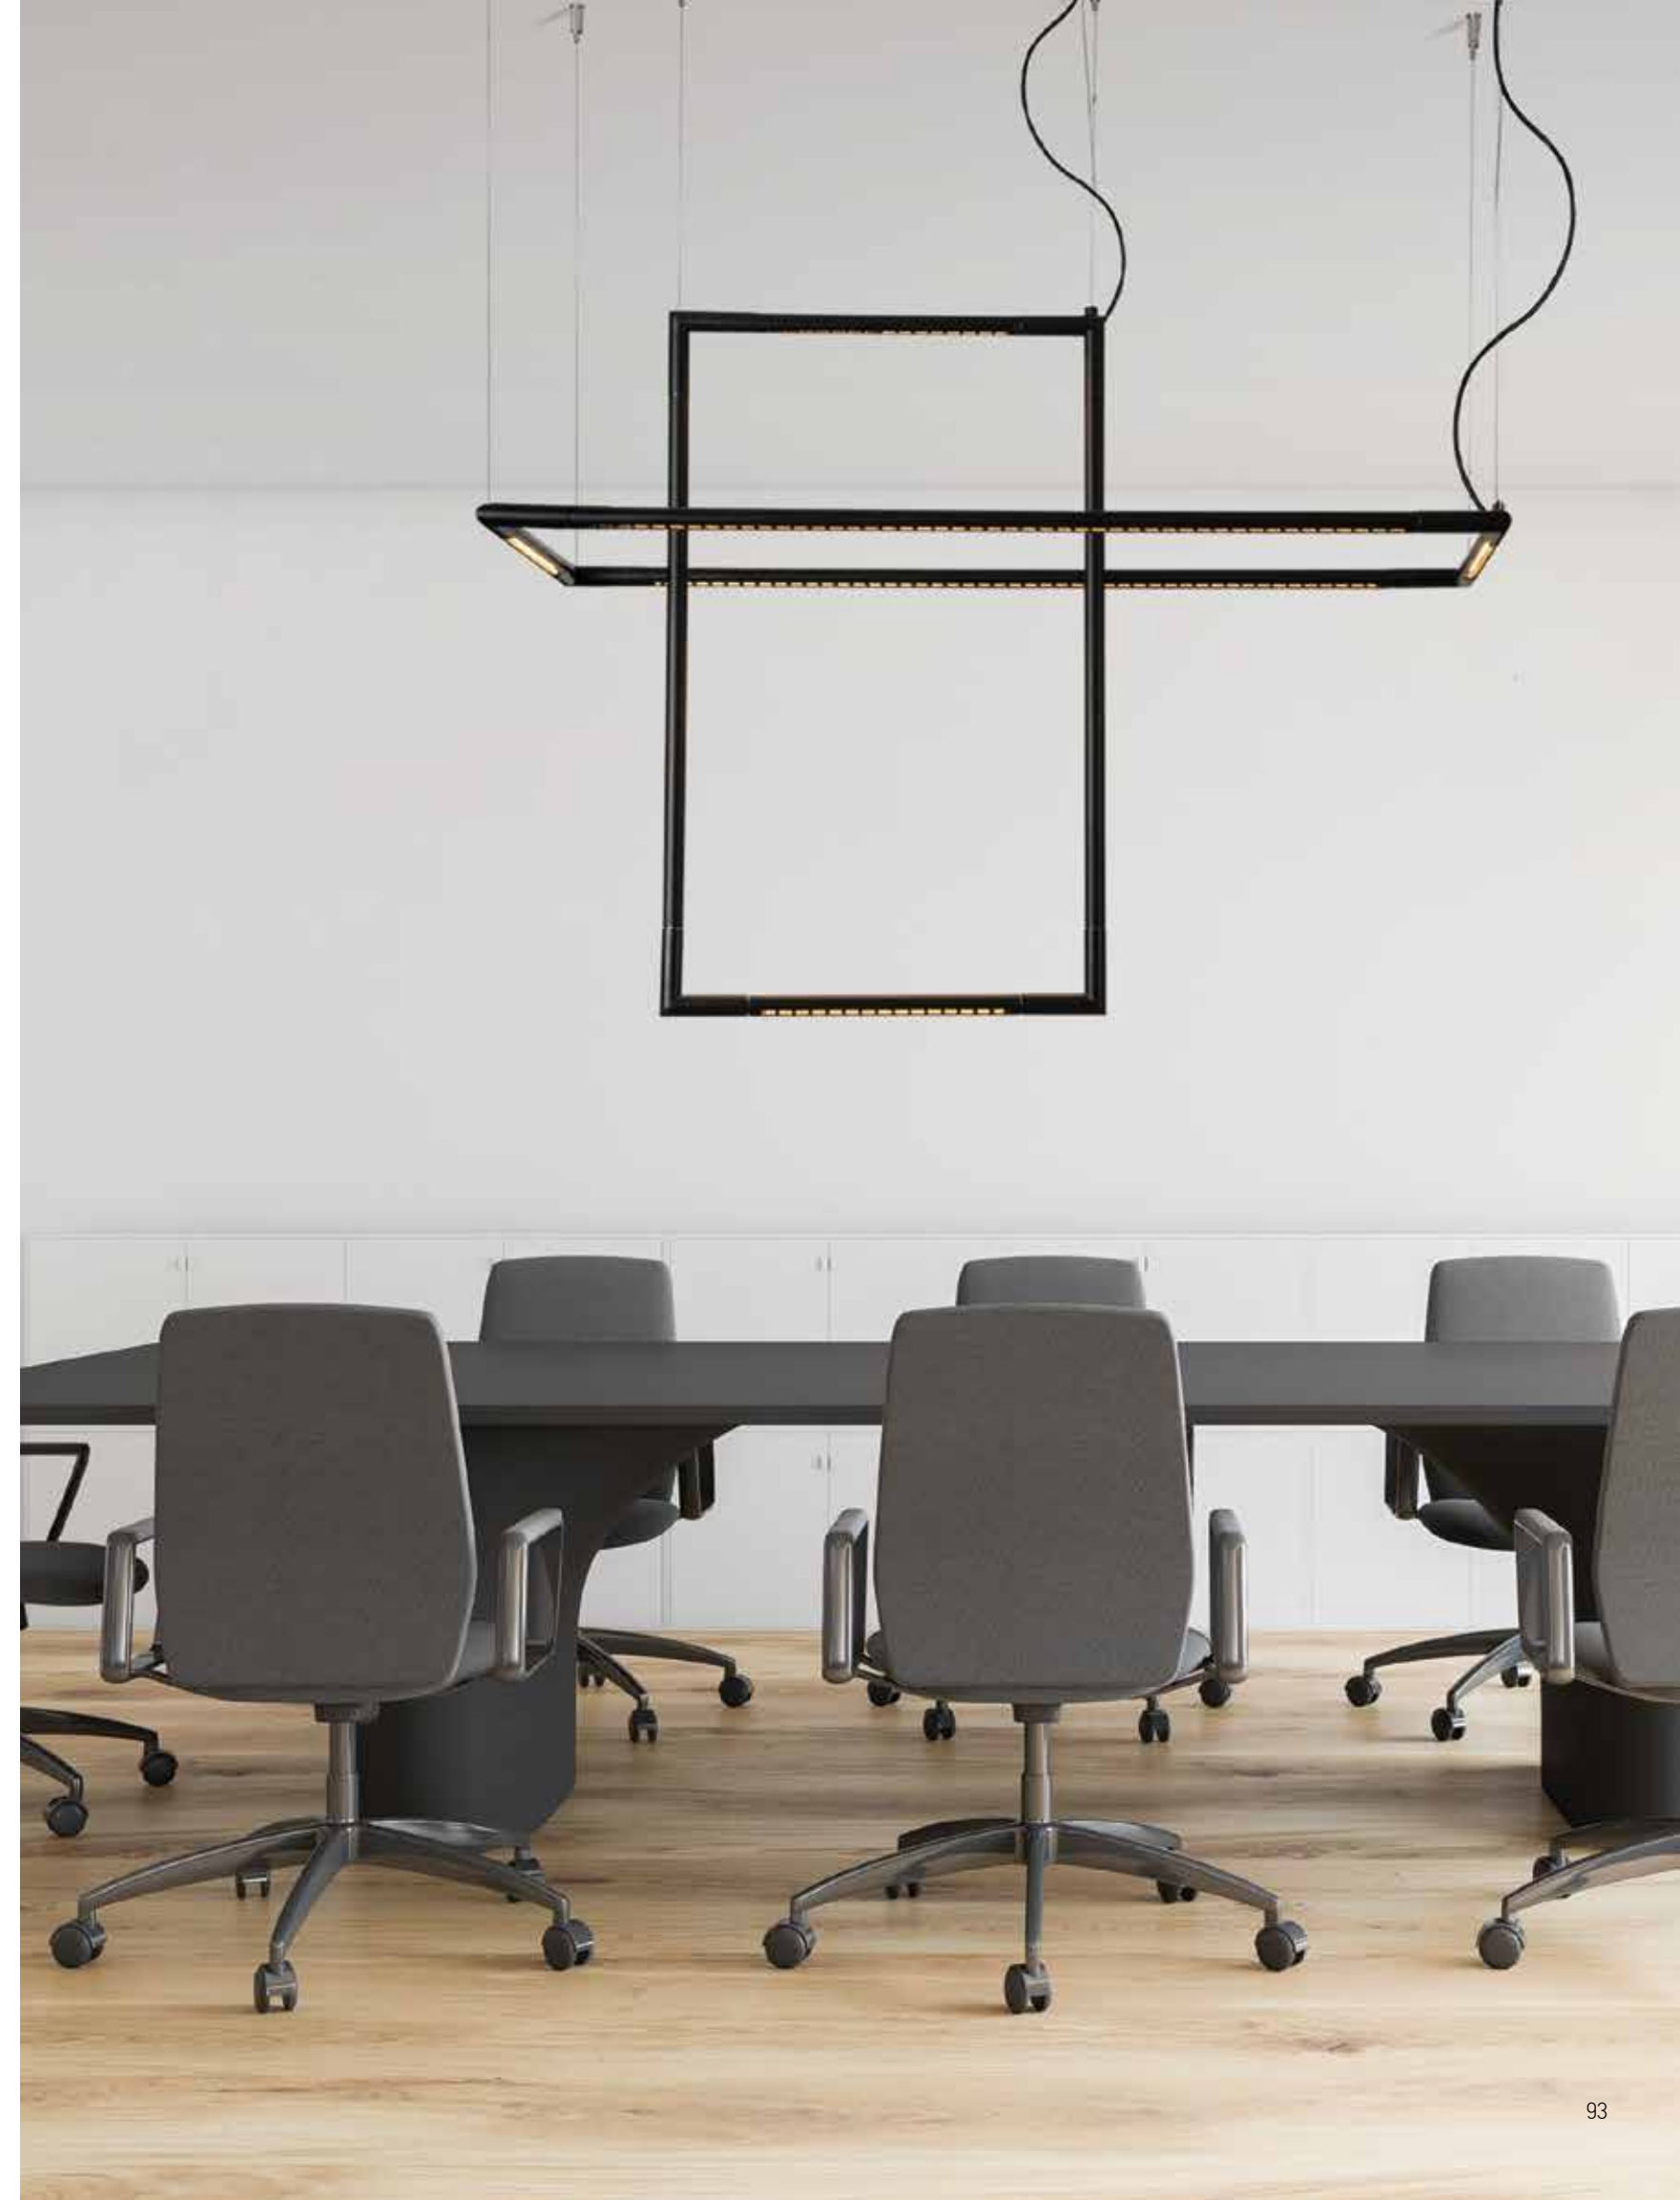

Indoor Led Lighting

Power 40W
Input 220-240V, 50/60Hz
Color Temperature 3000K
Lumen 3600Lm
Cri 80
Dimensions L: 110cm W: 50cm H: 80cm
Tube Ø: 2.4cm
Base L: 50cm W: 5cm H: 8cm
Non Dimmable ☒
Material Metal - Aluminium - Diffuser
Special Feature Movable Tube
Profile Ø: 2.4cm
200cm Cable Adjustable
Color Sandy Black / **Code 19236**

Power 8W
Input 220-240V, 50/60Hz
Color Temperature 3000K
Lumen 720Lm
Cri 80
Dimensions L: 10cm H: 60cm
Tube Ø: 2.4cm
Non Dimmable ☒
Material Metal - Aluminium - Diffuser
Special Feature Movable Tube
Profile Ø: 2.4cm
Requires Remote Driver (Included)
Color Sandy Black / **Code 19201**