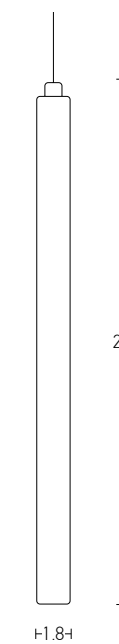

Power 3W
Input 220-240V, 50/60Hz
Color Temperature 2700K
Lumen 150Lm
Cri 80
Dimensions Ø: 1.8cm H: 28cm
Base Ø: 8cm H: 3cm
Non Dimmable ☒
Material Aluminium - Diffuser
Special Feature 130cm Cable Adjustable
Color Black Matt / **Code 17009**

Suggested Trimless Canopy **Code 20144**