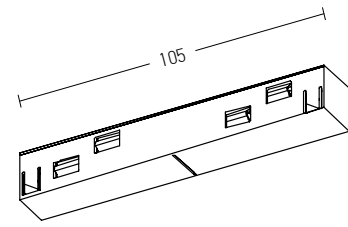

Inner Connector for 48V Magnetic Tracks
Code 20103 / Color Black
Code 20103-W / Color White