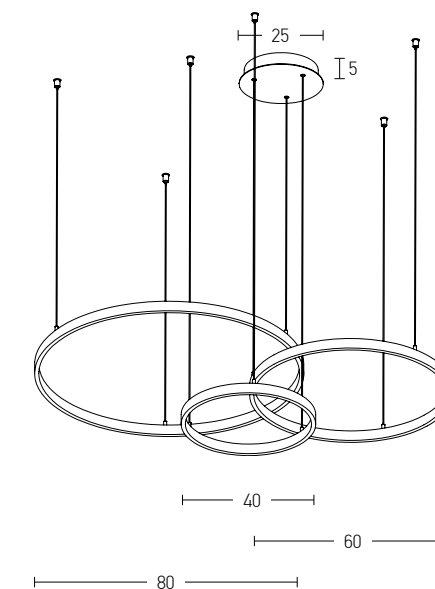

Power 136W
Input 220-240V, 50/60Hz
Color Temperature 3000K
Lumen 10.880Lm
Cri 80
Dimensions $\varnothing$: 40cm / $\varnothing$: 60cm / $\varnothing$: 80cm
Base $\varnothing$: 25cm H: 5cm
Non Dimmable ☒
Material Metal - Acrylic
Special Feature 150cm Cable Adjustable
Color Gold Matt / **Code 1956**

Power 136W
Input 220-240V, 50/60Hz
Color Temperature 3000K
Lumen 10.880Lm
Cri 80
Dimensions $\varnothing$: 40cm / $\varnothing$: 60cm / $\varnothing$: 80cm
Base $\varnothing$: 25cm H: 5cm
Dimmable Triac ☐
Material Metal - Acrylic
Special Feature 150cm Cable Adjustable
Color Gold Matt / **Code 1956-D**