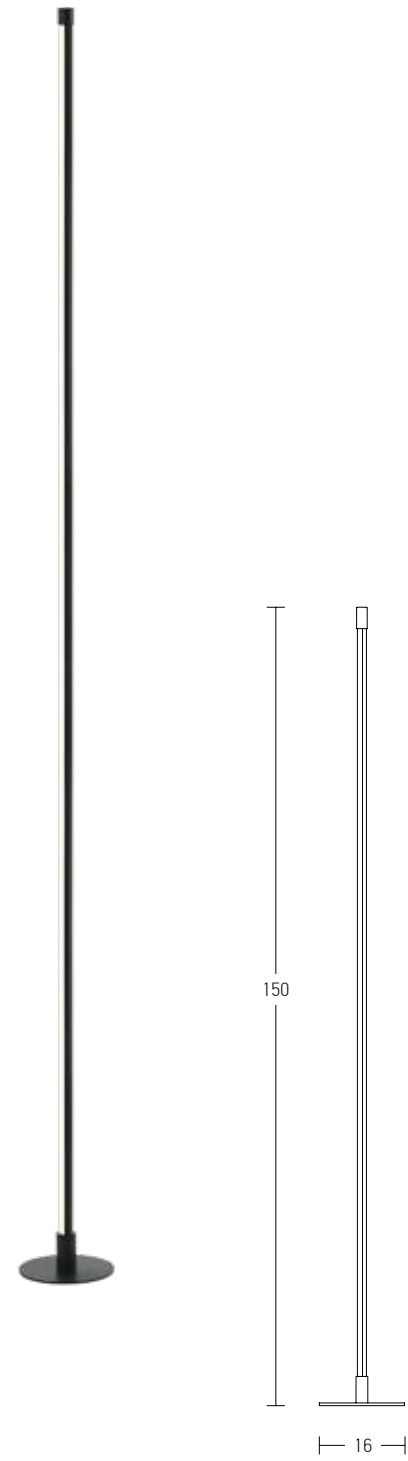

Power 20W
Input 220-240V, 50/60Hz
Color Temperature 3000K
Lumen 1600Lm
Cri 80
Dimensions Ø: 1.6cm H: 150cm
Base Ø: 16cm H: 0.5cm
Non Dimmable ☒
Material Metal - Aluminium - Acrylic
Color Black Matt / **Code 20123**