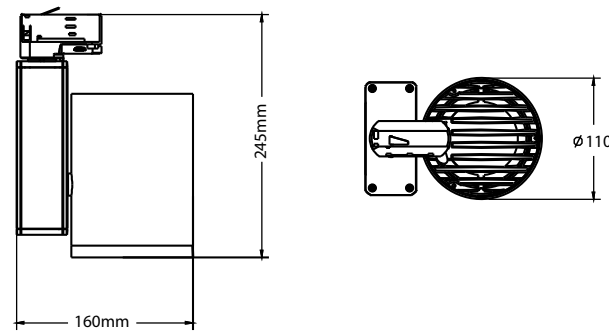

Power 40W
Input 220-240V, 50/60Hz
Color Temperature 3000K / 4000K
Cri 80
Dimensions Ø: 11cm H: 24.5cm
Non Dimmable ☒
Material Aluminium
Special Feature 3 Phase Track Light

Code	Kelvin	Lumen	Body Color
18307	3000K	5120Lm	Black
18308	3000K	5120Lm	White
18309	4000K	5280Lm	Black
18310	4000K	5280Lm	White