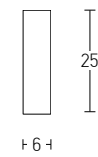

Bulb 1xGU10
Power MAX 40W
Input 220-240V, 50/60Hz
Dimensions Ø: 6cm H: 25cm
Material Aluminium
Color White Matt / **Code 1568-W**
Color Black Matt / **Code 1568-B**