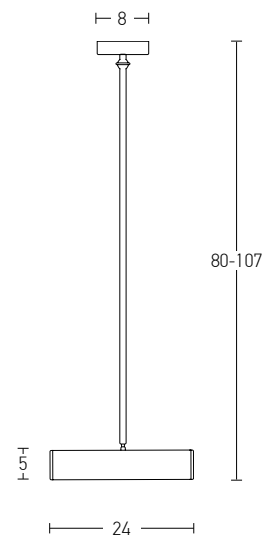

Power 2x5W
Input 220-240V, 50/60Hz
Color Temperature 3000K
Lumen 800Lm
Cri 80
Dimensions Ø: 5cm H: 80-107cm L: 24cm
Base Ø: 8cm H: 2.5cm
Non Dimmable ☒
Material Metal
Beam Angle 45°
Color Black Matt / **Code 1617**