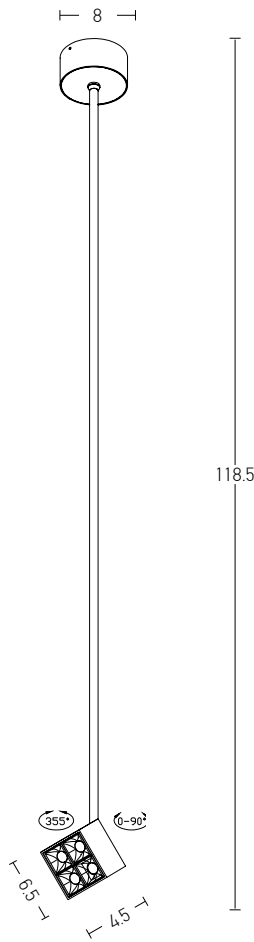

Power 7W
Input 220-240V, 50/60Hz
Color Temperature 3000K
Lumen 770Lm
Cri 80
Dimensions L: 6.5cm W: 4.5cm H: 118.5cm
Base Ø: 8cm H: 4cm
Non Dimmable ☒
Material Metal - Aluminium
Special Feature Standard Length
Cube L: 6.5cm H: 4.5cm
Color Sandy Black / **Code 1929**
Color Sandy White / **Code 1930**