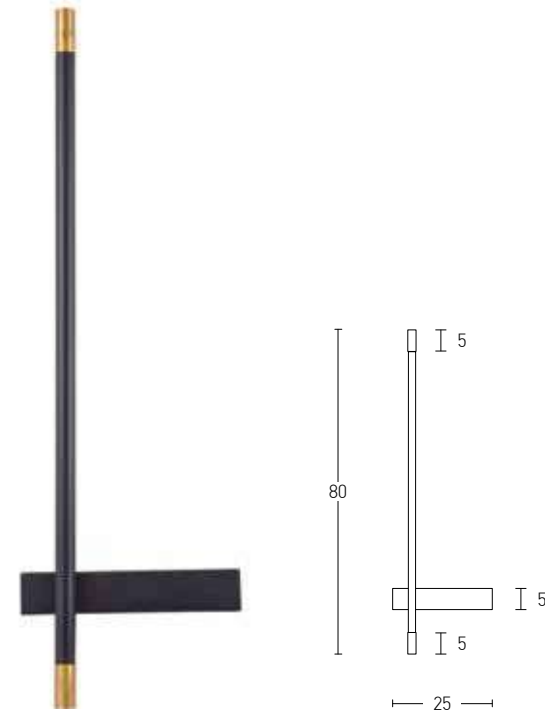

Power 28W
Input 220-240V, 50/60Hz
Color Temperature 3000K
Lumen 2520Lm
Cri 90
Dimensions Ø: 95cm H: 70cm
Base Ø: 15cm H: 3cm
Non Dimmable ☒
Material Aluminium - Acrylic - Brass
Special Feature Movable Profile Ø: 2.4cm
Color Sandy Black - Brushed Brass / **Code 20336**
Color Sandy Black / **Code 20337**

Power 10W
Input 220-240V, 50/60Hz
Color Temperature 3000K
Lumen 900Lm
Cri 90
Dimensions L: 10.5cm W: 25cm H: 80cm
Base L: 8cm W: 25cm H: 5cm
Non Dimmable ☒
Material Aluminium - Acrylic - Brass
Special Feature Profile Ø: 2.4cm
Color Sandy Black - Brushed Brass / **Code 20338**
Color Sandy Black / **Code 20339**