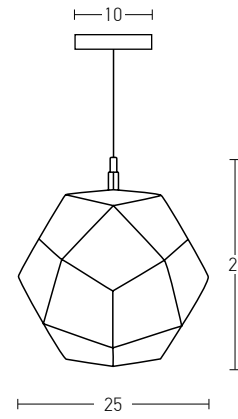

Indoor Lighting

Bulb 1xE27
Power MAX 40W
Input 220-240V, 50/60Hz
Dimensions Ø: 25cm H: 25cm
Base Ø: 10cm H: 2.5cm
Material Metal - Stainless Steel
Special Feature 150cm Cable Adjustable
Color Gold - Black Matt Base / **Code 1683**
Color Copper - Black Matt Base / **Code 1684**