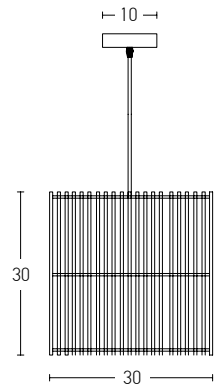

Bulb 1xE27
Power MAX 40W
Input 220-240V, 50/60Hz
Dimensions Ø: 30cm H: 30cm
Base Ø: 10cm H: 2cm
Material Metal - Rattan
Special Feature 200cm Cable Adjustable
Color Natural / **Code 20234**