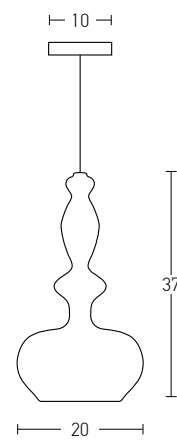

Bulb 1xE27
Power MAX 40W
Input 220-240V, 50/60Hz
Dimensions Ø: 20cm H: 37cm
Base Ø: 10cm H: 2cm
Material Metal - Glass
Special Feature 200cm Cable Adjustable
Color Clear Glass - Chrome / **Code 17039**