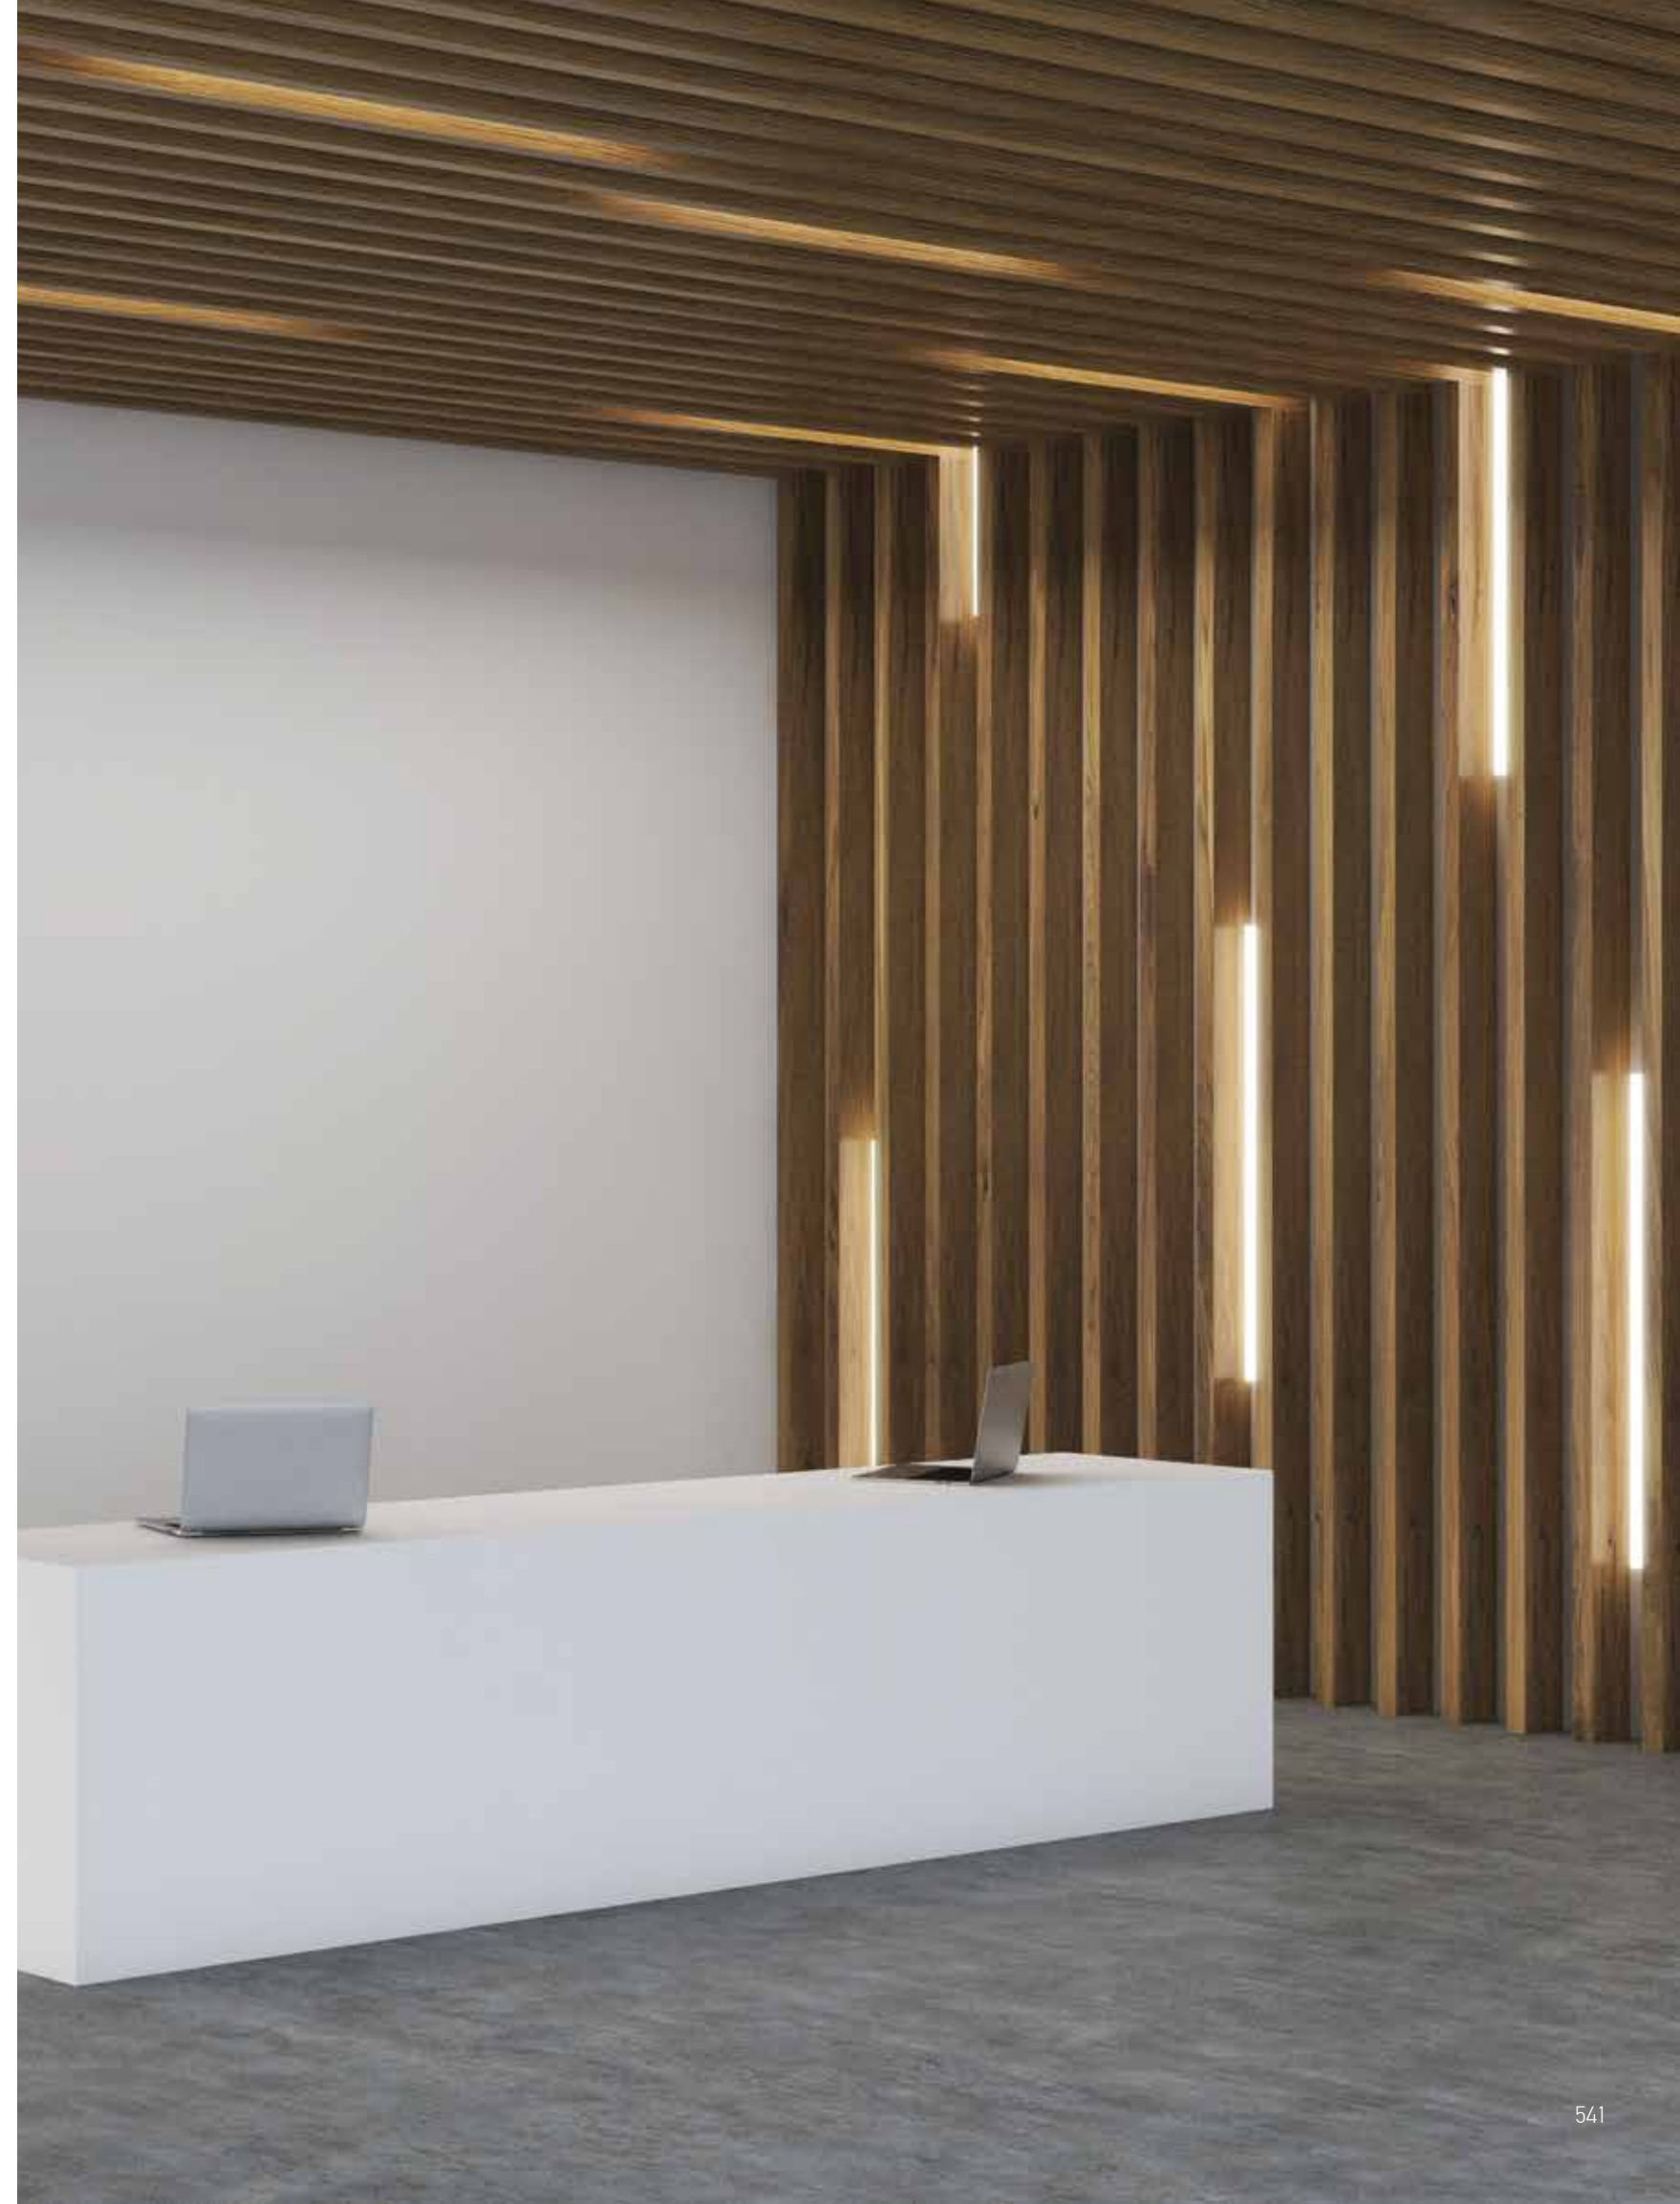

Fill in your code using the following items from the table.

Recessed Profile					
Code	Length	Driver	Kelvin	Set	Body Color
54	58 = 58cm	O = ON/OFF	3 = 3000K	E = HE	W = Sandy White
54	86 = 86cm	D = Dali	4 = 4000K	O = HO	B = Sandy Black
54	114 = 114cm				
54	142 = 142cm				
54	170 = 170cm				
54	198 = 198cm				
54	226 = 226cm				
54	254 = 254cm				
54	282 = 282cm				
54	310 = 310cm				
54	338 = 338cm				

Guide to Create your Code by Choosing : 54 - Length - Driver - Kelvin - Set - Body Color