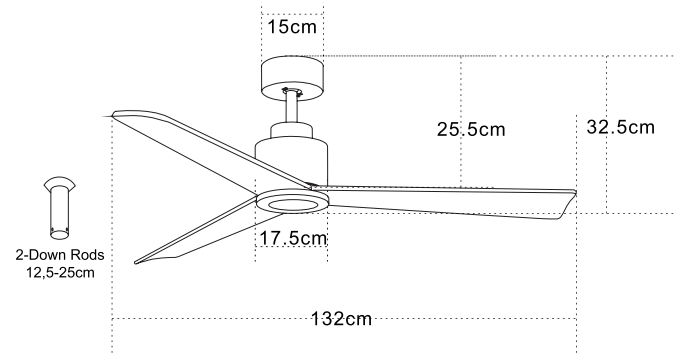

Led Light Source Without Light
Input 220-240V, 50/60Hz
dB 23
Dimensions 52" Ø: 132cm H: 32.5-45cm
Air Flow 175.3m³ min
Night Mode Time Setting 1h / 2h / 4h / 8h
Material Metal - Wood
Special Feature 2 Down Rods 12.5-25cm
Summer Function
Motor Feature AC Motor 57W
3 Speeds
Color Black Matt - Cherry Wood Blades / **Code 19136**