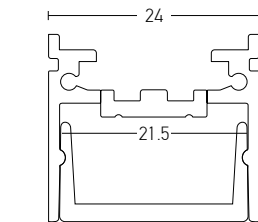

2m Profile + Opal PC Cover, Aluminium