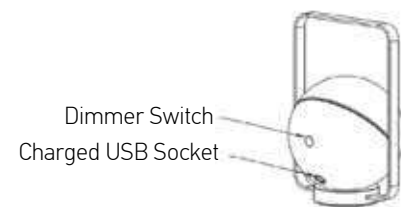

Power 1.5W
Input 220-240V, 50/60Hz
Color Temperature 2700K
Lumen 99Lm
Cri 80
IP 44
Dimensions Ø: 18cm
3 Steps Dimming 25%, 50%, 100%
Duration 20h, 10h, 5h
Material Aluminium - PC Difusser
Special Feature Portable Table Lamp
USB Cable & Adaptor Included
80cm Cable Adjustable

Color Black / **Code E231**