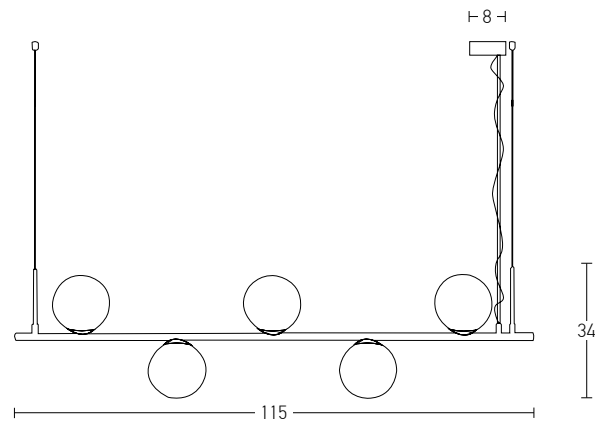

Bulb 5xE14
Power MAX 15W
Input 220-240V, 50/60Hz
Dimensions L: 115cm W: 15cm H: 34cm
Base Ø: 8cm H: 3cm
Material Metal - Opal Glass
Special Feature 200cm Cable Adjustable
Opal Glass Ø: 15cm
Color Gold Matt / **Code 1998**