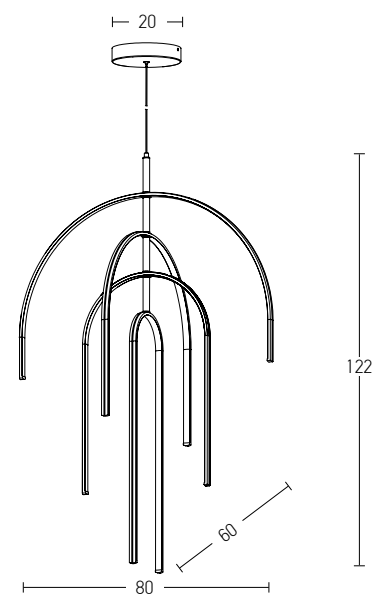

Power 96W
Input 220-240V, 50/60Hz
Color Temperature 3000K
Lumen 7680Lm
Cri 80
Dimensions L: 80cm W: 60cm H: 122cm
Base Ø: 20cm H: 4cm
Dimmable Triac
Material Aluminium - Acrylic
Color Gold Matt / **Code 1933**