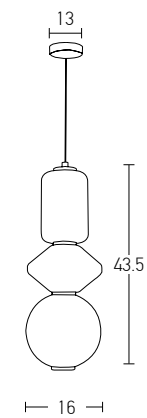

Power 15W
Input 220-240V, 50/60Hz
Color Temperature 3000K
Lumen 1200Lm
Cri 80
Dimensions Ø: 16cm H: 43.5cm
Base Ø: 13cm H: 5cm
Dimmable Triac ☐
Material Aluminium - Opal Glass
Special Feature 200cm Cable Adjustable
Color Gold Matt / **Code 19100**