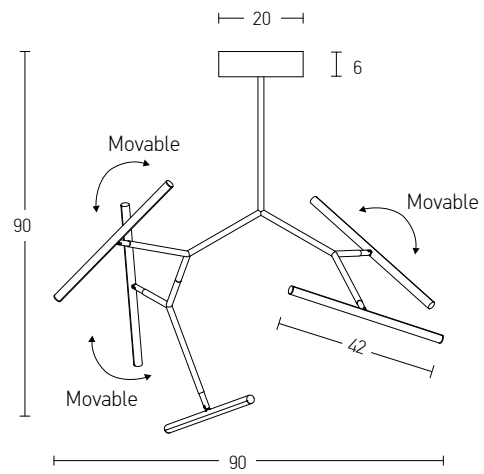

Power 49W
Input 220-240V, 50/60Hz
Color Temperature 3000K
Lumen 3920Lm
Cri 80
Dimensions L: 90cm W: 50cm H: 90cm
Base Ø: 20cm H: 6cm
Dimmable Triac ☐
Material Aluminium - Silicon
Special Feature Profile 42cm, Ø: 2cm
Color Sandy Black - Gold Matt / **Code 2070**
Color Gold Matt / **Code 2071**