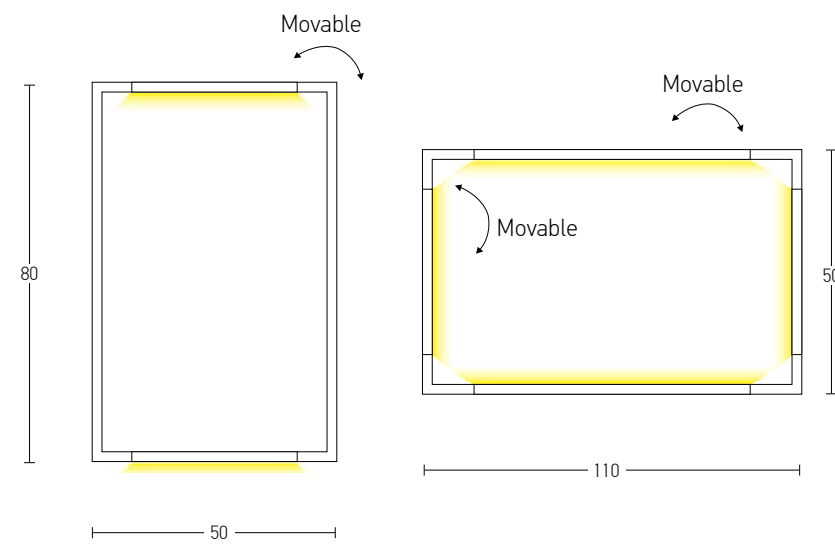

Indoor Led Lighting

Power 40W
Input 220-240V, 50/60Hz
Color Temperature 3000K
Lumen 3600Lm
Cri 80
Dimensions L: 110cm W: 50cm H: 80cm
Tube Ø: 2.4cm
Base L: 50cm W: 5cm H: 8cm
Non Dimmable ☒
Material Metal - Aluminium - Diffuser
Special Feature Movable Tube
Profile Ø: 2.4cm
200cm Cable Adjustable
Color Sandy Black / **Code 19236**