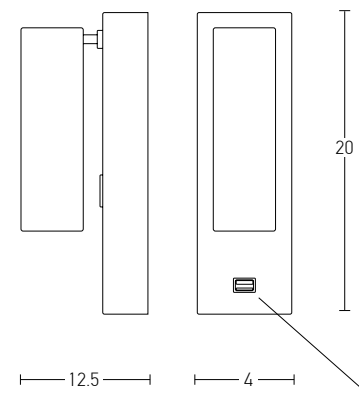

Power 3W
Input 220-240V, 50/60Hz
Color Temperature 3000K
Lumen 240Lm
Cri 80
Dimensions L: 12.5-19cm W: 4cm H: 20cm
Non Dimmable ☒
Switch On/Off
Material Metal - Aluminium
Special Feature USB Charger
Color Black Matt / **Code H35**

USB Charger