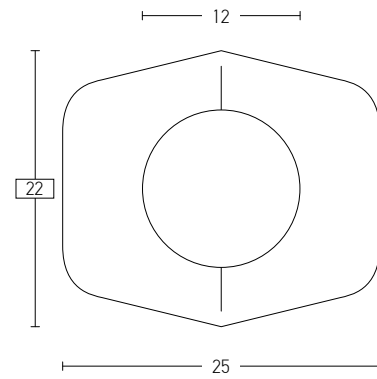

Bulb 1xG9 Led
Power MAX 9W
Input 220-240V, 50/60Hz
Dimensions L: 16cm W: 25cm H: 22cm
Material Metal - Opal Glass
Special Feature Opal Glass Ø: 12cm
Color Grey / **Code 20347-L**
Color Black Matt / **Code 20348-L**
Color Yellow / **Code 20346-L**