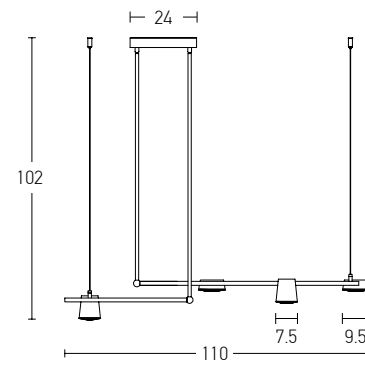

Indoor Led Lighting

Power 28W
Input 220-240V, 50/60Hz
Color Temperature 3000K
Lumen 2240Lm
Cri 80
Dimensions L: 110cm H: 102cm
Base L: 24cm W: 6cm H: 3.5cm
Non Dimmable ☒
Material Metal - Aluminium - Acrylic
Special Feature Spot Ø: 7.5cm H: 8cm
Spot Ø: 9.5cm H: 4cm
Color Sandy Black - Gold Matt / **Code 2035**