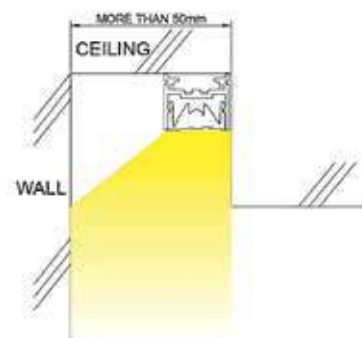

Profile Set
20325 2m Aluminium Profile + 2m Opal PC Cover + 4pcs Metal Clips

Profile Set
20325-60D 2m Aluminium Profile + 2m Clear PC Diffuser Cover (Degrees 60°) + 4pcs Metal Clips

Profile Set
20325-WG 2m Aluminium Profile + 2m PMMA Lens Cover (Wall Grazer) + 4pcs Metal Clips

Profile Set
20325-30D 2m Aluminium Profile + 2m PMMA Lens Cover (Degrees 30°) + 4pcs Metal Clips