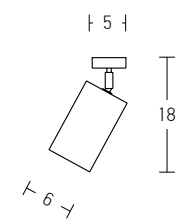

Bulb 1xGU10
Power MAX 25W
Input 220-240V, 50/60Hz
Dimensions H: 18cm
Base Ø: 5cm H: 2cm
Material Metal
Color Old Steel / **Code 17107**