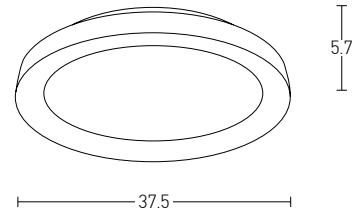

Model Finishing

Brushed Gold Matt

Brushed Coffee

Sandy White

Sandy Black

Power 30W
 Input 220-240V, 50/60Hz
 Color Temperature 3000K
 Lumen 1800Lm
 Cri 80
 Dimensions Ø: 37.5cm H: 5.7cm
 Non Dimmable
 Material Aluminium - Acrylic
 Color White / **Code Z62130L-W**
 Color Black / **Code Z62130L-B**