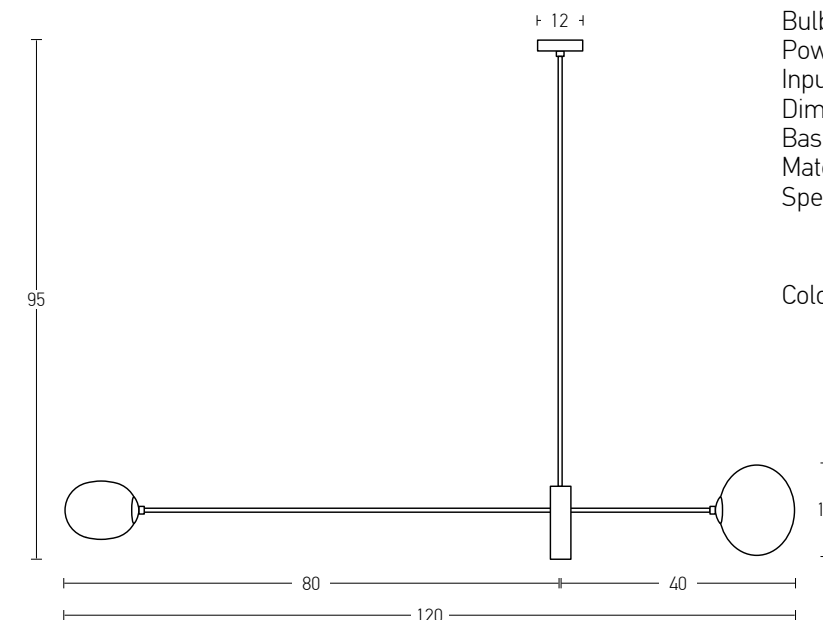

Bulb
Power
Input
Dimensions
Base
Material
Special Feature
Color

2xG9 Led
MAX 9W
220-240V, 50/60Hz
L: 120cm W: 18cm H: 95cm
Ø: 12cm H: 2.5cm
Metal - Brass - Opal Glass
Standard Length
Glass Ø: 18cm
Glass Ø: 9cm
Black Matt - Brushed Brass / **Code 20351**