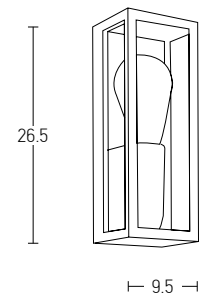

Bulb 1xE27
Power MAX 15W
Input 220-240V, 50/60Hz
IP 65
Dimensions L: 9cm W: 9.5cm H: 26.5cm
Material Alumunium - Clear Diffuser
Color Sandy Black / **Code E201**