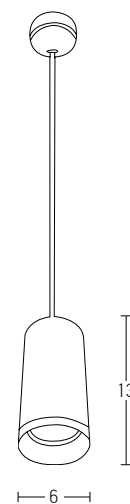

Bulb 1xGU10
Power MAX 40W
Dimensions Ø: 6cm H: 13cm
Base Ø: 6cm H: 3cm
Material Aluminium
Special Feature 200cm Cable Adjustable
Color Black Matt / **Code S063**

Power 9W
Input 220-240V, 50/60Hz
Color Temperature 3000K
Lumen 720Lm
Cri 90
Dimensions Ø: 6cm H: 13cm
Base Ø: 6cm H: 3cm
Beam Angle 15° / 24° / 40°
Material Aluminium
Special Feature 200cm Cable Adjustable
Included LED Driver

Color White Matt / **Code S063-15**
Color White Matt / **Code S063-24**
Color White Matt / **Code S063-40**