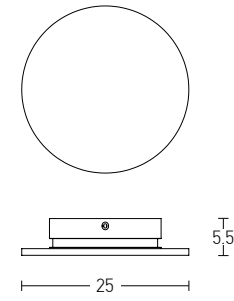

Bulb 1xE27
Power MAX 40W
Input 220-240V . 50/60Hz
Dimensions L: 16.6cm W:38.7cm H: 10.9cm
Material Gypsum - Glass
Color Pure White / **Code 20273**

Bulb 1xE14
Power MAX 40W
Input 220-240V . 50/60Hz
Dimensions L: 11cm W: 22cm H: 8.5cm
Material Gypsum
Color Pure White / **Code 20274**

Power 9.2W
Input 220-240V . 50/60Hz
Color Temperature 3000K
Lumen 460Lm
Cri 80
Dimensions Ø: 25cm L: 5.5cm
Material Gypsum
Color Pure White / **Code 20272**

Power 7.5W
Input 220-240V . 50/60Hz
Color Temperature 3000K
Lumen 375Lm
Cri 80
Dimensions Ø: 15cm L: 4.1cm
Material Gypsum
Color Pure White / **Code 20271**