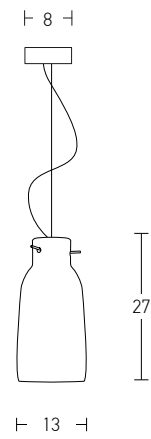

Bulb 1xE27
Power MAX 40W
Input 220-240V, 50/60Hz
Dimensions Ø: 13cm H: 27cm
Base Ø: 8cm H: 2cm
Material Clay
Special Feature 100cm Cable Adjustable
Color Natural / **Code 1665**