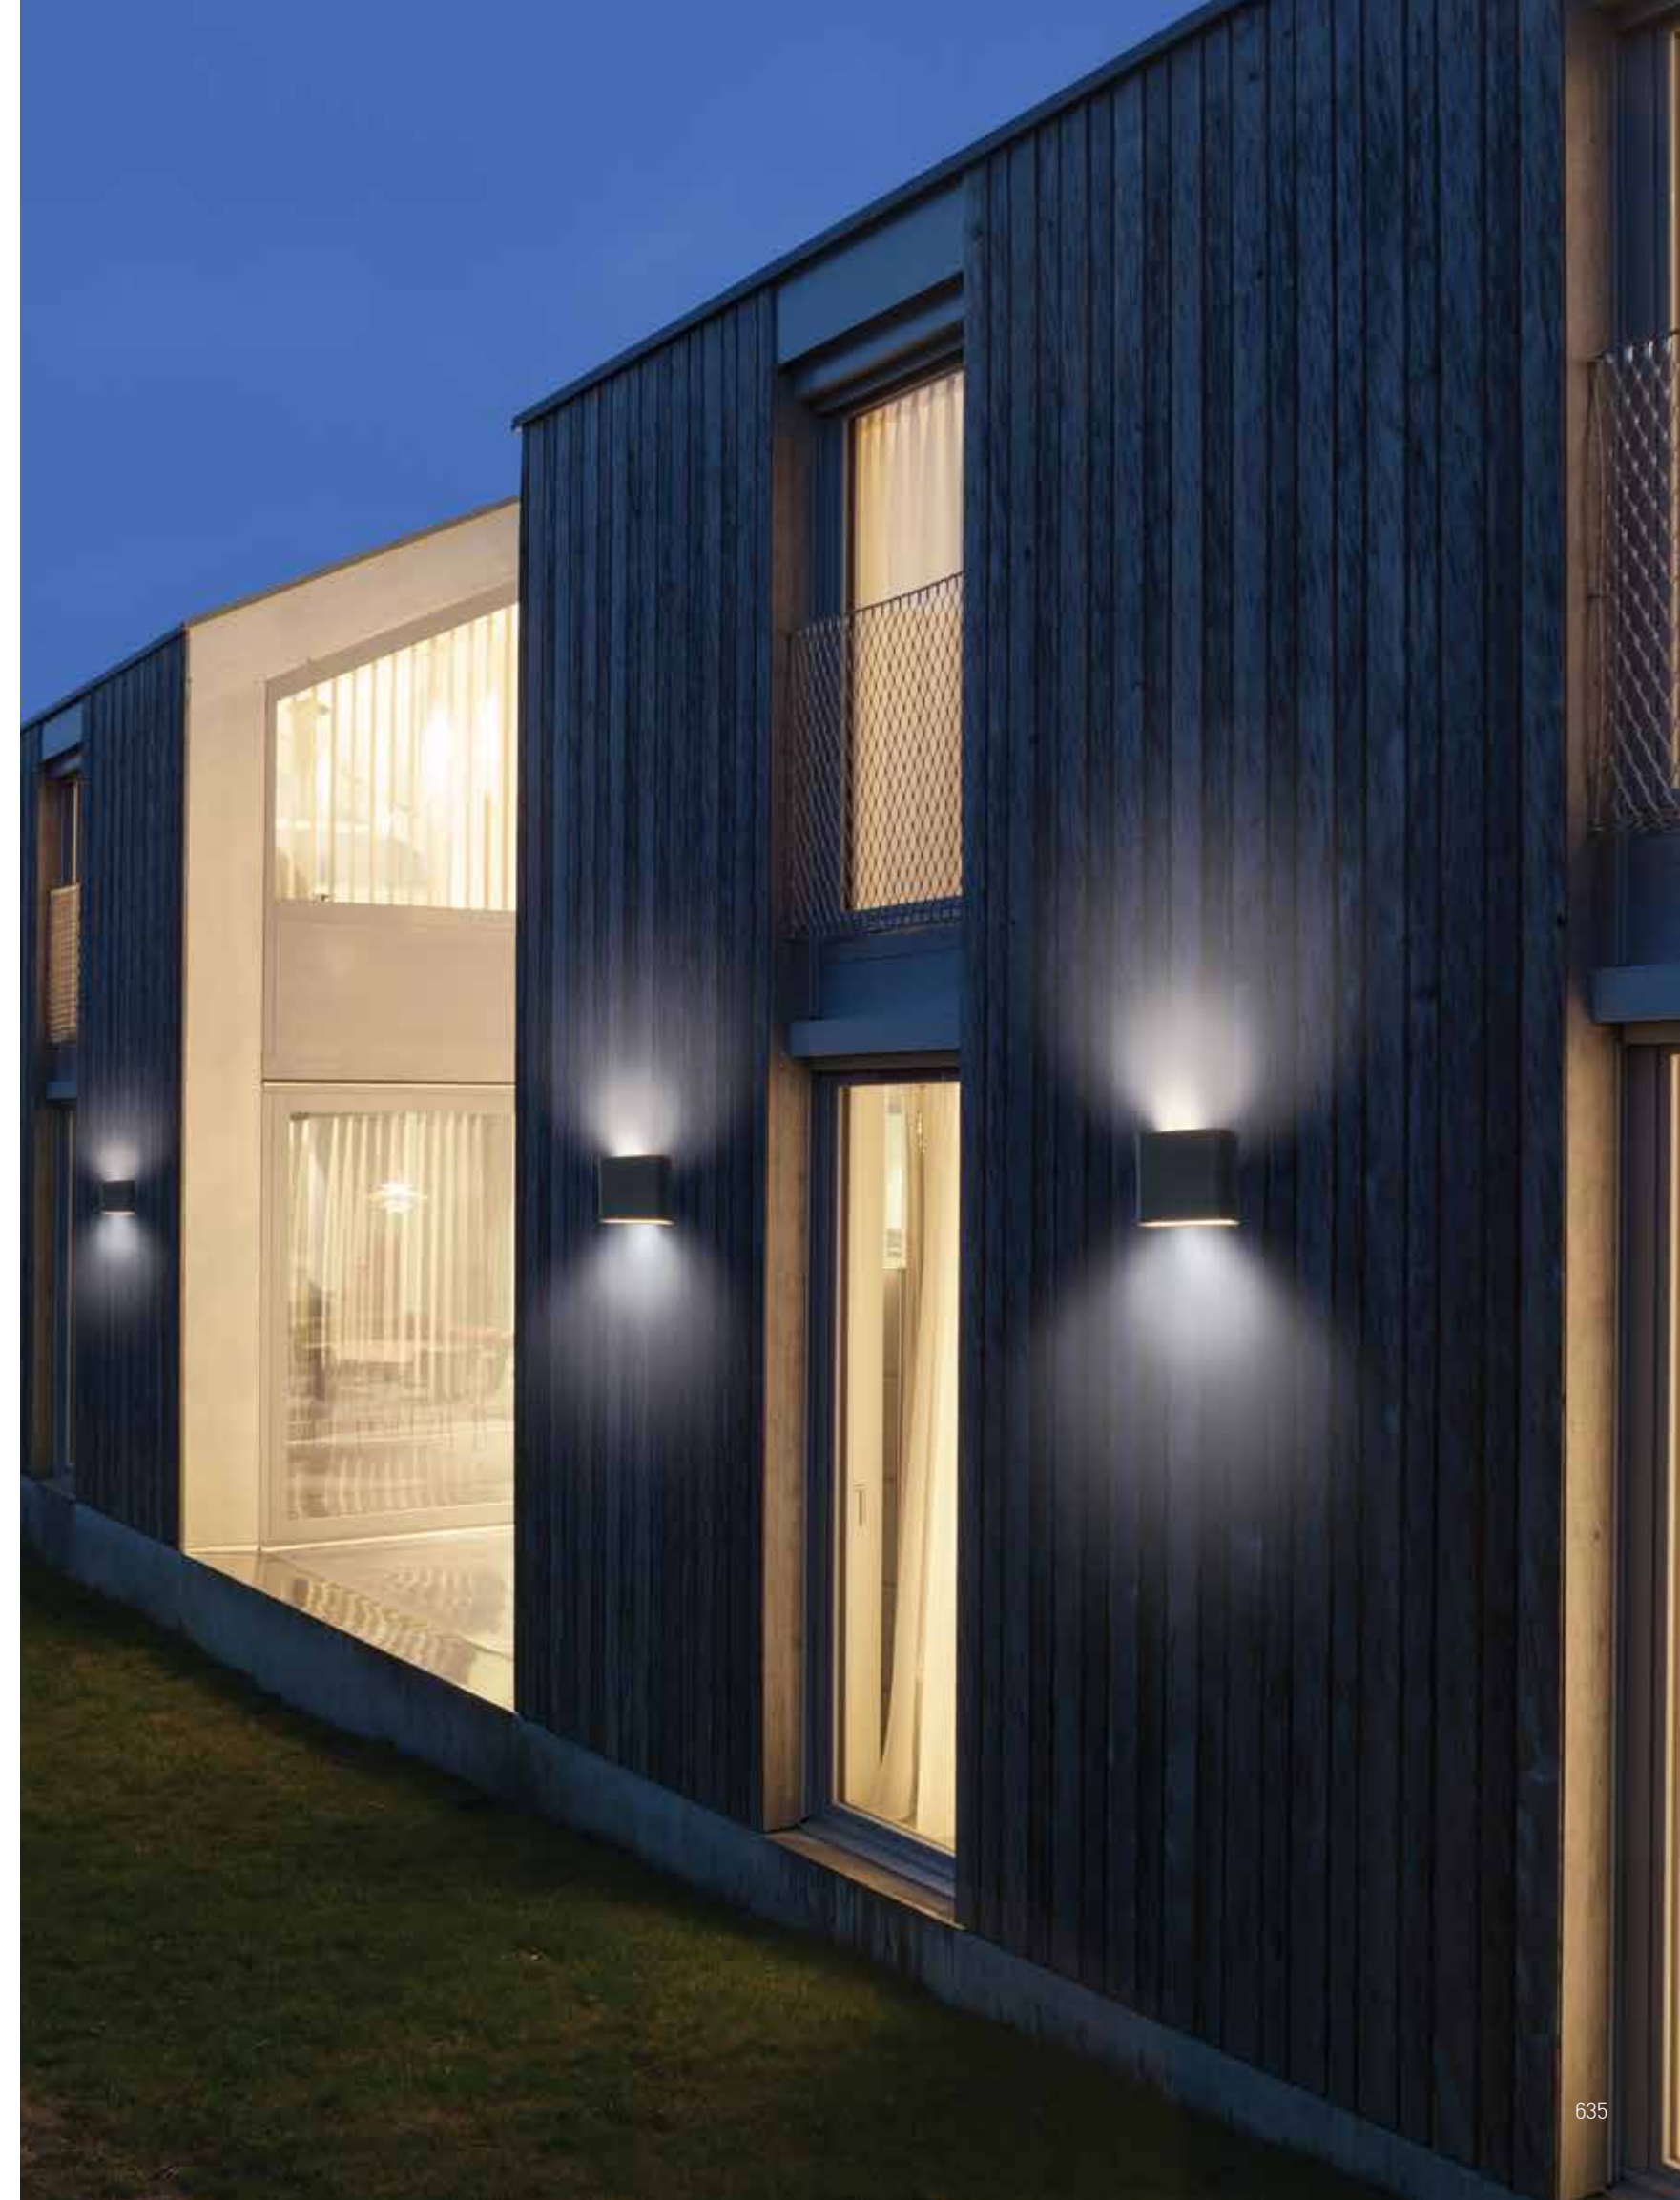

Power 2 x 3W
Input 220-240V, 50/60Hz
Color Temperature 3000K
Lumen 480Lm
Cri 80
IP 65
Dimensions L: 3.1cm W: 11cm H: 9cm
Material Aluminium - Tempered Glass
Special Feature Up - Down Light
Color Graphite / **Code E238**

Power 2 x 6W
Input 220-240V, 50/60Hz
Color Temperature 3000K
Lumen 960Lm
Cri 80
IP 65
Dimensions L: 3.1cm W: 17.5cm H: 9cm
Material Aluminium - Tempered Glass
Special Feature Up - Down Light
Color Graphite / **Code E239**

Power 2 x 10W
Input 220-240V, 50/60Hz
Color Temperature 3000K
Lumen 1600Lm
Cri 80
IP 65
Dimensions L: 3.1cm W: 30cm H: 9cm
Material Aluminium - Tempered Glass
Special Feature Up - Down Light
Color Graphite / **Code E240**