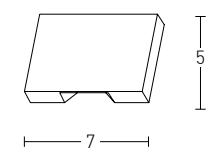

Power 1.5W
Input 220-240V, 50/60Hz
Color Temperature 3000K
Lumen 90Lm
Cri 80
IP 65
Dimensions L: 1.5cm W: 9cm H: 12cm
Material ABS - PC Diffuser
Color White / **Code E187**

Power 1W
Input 220-240V, 50/60Hz
Color Temperature 3000K
Lumen 60Lm
Cri 80
IP 65
Dimensions L: 1.2cm W: 7cm H: 5cm
Material ABS - PC Diffuser
Color Black / **Code E215**
Color White / **Code E214**