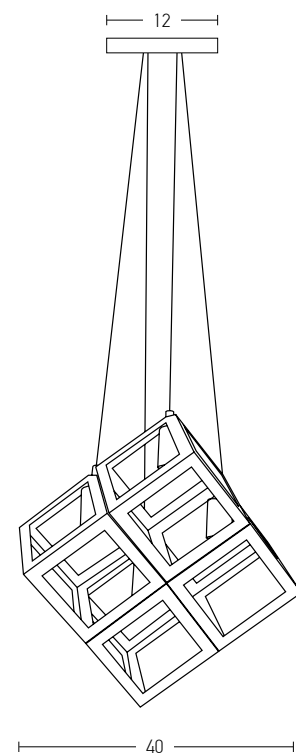

Indoor Lighting

Bulb 1xE27
Power MAX 40W
Input 220-240V, 50/60Hz
Dimensions L: 16cm W: 16cm H: 16cm
Base Ø: 10cm H: 2cm
Material Metal
Special Feature 150cm Cable Adjustable
Color Black Matt / **Code 1679**

Bulb 3xE27
Power MAX 40W
Input 220-240V, 50/60Hz
Dimensions L: 105cm W: 16cm H: 120cm
Base L: 105cm W: 6.5cm H: 2.7cm
Material Metal
Special Feature 100cm Cable Adjustable
Color Black Matt / **Code 1681**

Bulb 4xE27
Power MAX 40W
Input 220-240V, 50/60Hz
Dimensions W: 40cm H: 40cm
Base Ø: 12cm H: 2cm
Material Metal
Special Feature 150cm Cable Adjustable
Color Black Matt / **Code 1678**