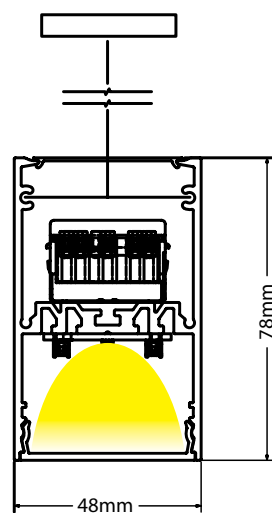

Guide to Create your Code by Choosing : 51 - Length - Driver - Kelvin - Set - Body Color

Fill in your code using the following items from the table.

Pendant Profile					
Code	Length	Driver	Kelvin	Set	Body Color
52	58 = 58cm	O = ON/OFF	3 = 3000K	E = HE	W = Sandy White
52	86 = 86cm	D = Dali	4 = 4000K	O = HO	B = Sandy Black
52	114 = 114cm				G = Sandy Grey
52	142 = 142cm				
52	170 = 170cm				
52	198 = 198cm				
52	226 = 226cm				
52	254 = 254cm				
52	282 = 282cm				
52	310 = 310cm				
52	338 = 338cm				