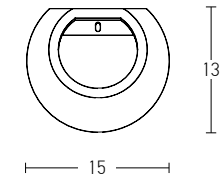

Bulb 1xG9
Power MAX 25W
Input 220-240V , 50/60Hz
Dimensions L: 13cm W: 15cm H: 13cm
Material Gypsum
Color Pure White / **Code 180028**