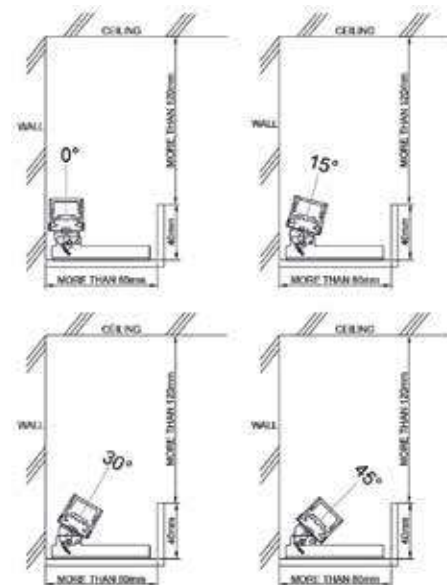

Profile Set
20325 2m Aluminium Profile + 2m Opal PC Cover + 4pcs Metal Clips

Profile Set
20325-60D 2m Aluminium Profile + 2m Clear PC Diffuser Cover (Degrees 60°) + 4pcs Metal Clips

Profile Set
20325-WG 2m Aluminium Profile + 2m PMMA Lens Cover (Wall Grazer) + 4pcs Metal Clips

Profile Set
20325-30D 2m Aluminium Profile + 2m PMMA Lens Cover (Degrees 30°) + 4pcs Metal Clips