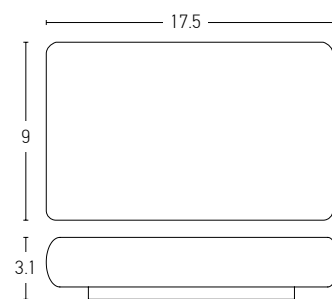

Power 2 x 6W
Input 220-240V, 50/60Hz
Color Temperature 3000K
Lumen 960Lm
Cri 80
IP 65
Dimensions L: 3.1cm W: 17.5cm H: 9cm
Material Aluminium - Tempered Glass
Special Feature Up - Down Light
Color Graphite / **Code E239**