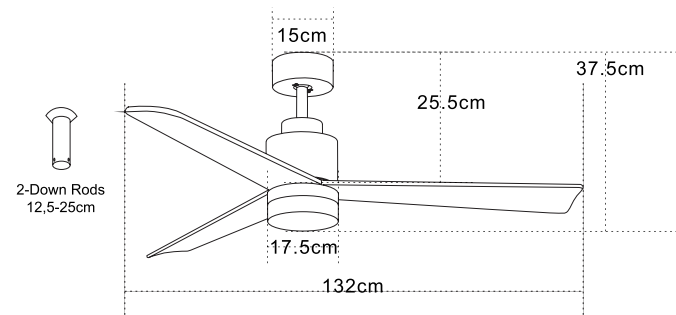

Led Light Source 15W
Input 220-240V, 50/60Hz
Color Temperature 3000K, 4000K, 6000K
Lumen 1500Lm
Cri 80
dB 23
Dimensions 52" Ø: 132cm H: 37.5-50cm
Air Flow 175.3m³ min
Night Mode Time Setting 1h / 2h / 4h / 8h
Material Metal - Polycarbonate - Wood
Special Feature 2 Down Rods 12.5-25cm
Summer Function
Motor Feature AC Motor 57W
3 Speeds
Color Black Matt - Cherry Wood Blades / **Code 19135**