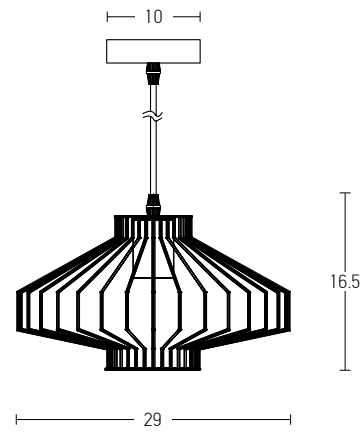

Indoor Led Lighting

Bulb 1xE27
Power MAX 40W
Input 220-240V, 50/60Hz
Dimensions Ø: 29cm H: 16.5cm
Base Ø: 10cm H: 2cm
Material Metal
Special Feature 120cm Cable Adjustable
Color Black Matt / **Code 1676**