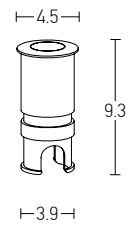

Power 3W
Input 24V
Color Temperature 3000K
Lumen 240Lm
Cri 80
IP 65
IK 8
Dimensions Ø: 4.5cm H: 9.3cm
Material Aluminium - Stainless Steel- PC Diffuser
Recommended Driver D-8-24 (Not Included)
Color Aluminium / **Code E178**