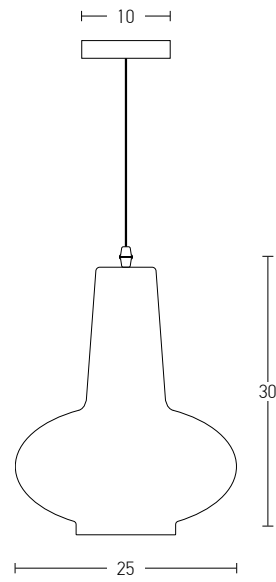

Bulb 1xE27
Power MAX 40W
Input 220-240V, 50/60Hz
Dimensions Ø: 25cm H: 30cm
Base Ø: 10cm H: 2cm
Material Metal - Glass
Special Feature 150cm Cable Adjustable
Color Chrome Glass / **Code 17053**