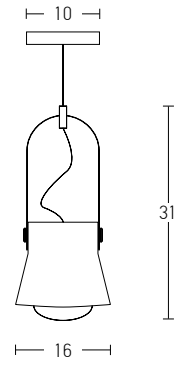

Bulb 1xE27
Power MAX 40W
Input 220-240V, 50/60Hz
Dimensions Ø: 16cm H: 31cm
Base Ø: 10cm H: 2cm
Material Metal - Aluminium
Special Feature 150cm Cable Adjustable
Color Black Matt / **Code 18192**
Color White Matt / **Code 18193**