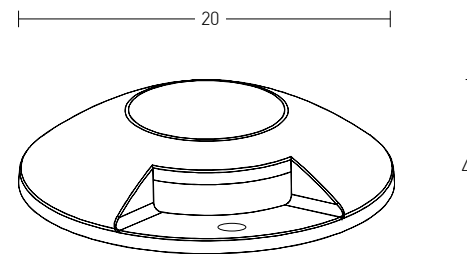

Power 2x6W
Input 220-240V, 50/60Hz
Color Temperature 3000K
Lumen 600Lm
Cri 80
IP 67
IK 10
Dimensions Ø: 20cm H: 4.2cm
Material Aluminium
Special Feature Surface Ground
Driver Included

Color Grey / **Code Z69058-B**