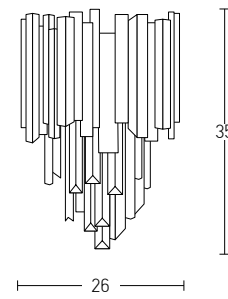

Bulb 2xE14
Power MAX 8W
Input 220-240V, 50/60Hz
Dimensions W: 26cm H: 35cm
Material Aluminium - Crystal Glass
Color Brass / **Code Z60132**