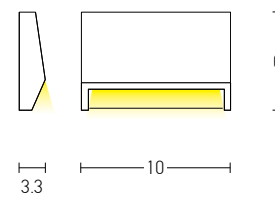

Power 1.5W
Input 220-240V, 50/60Hz
Color Temperature 3000K
Lumen 120Lm
Cri 80
IP 54
Dimensions L: 3.3cm W: 10cm H: 6cm
Material ABS
Color Graphite / **Code E181**
Color White / **Code E182**