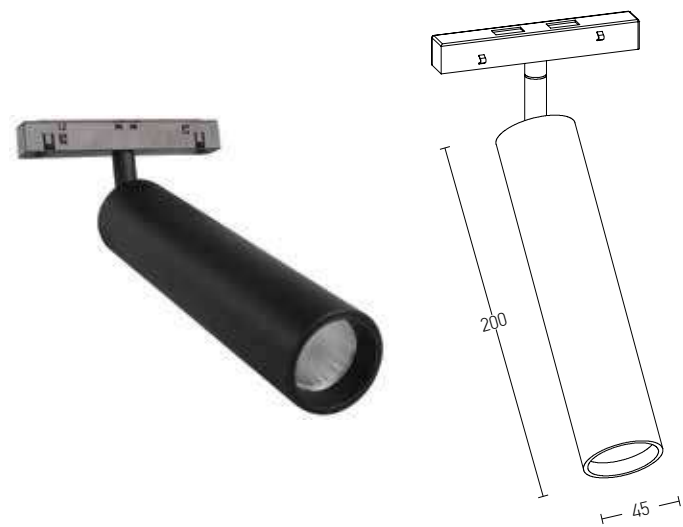

Power 15W
Input 48V
Color Temperature 3000K
Lumen 1650Lm
Cri 80
Dimensions Ø: 45mm H: 200mm
Beam Angle 24°
DALI Dimmable ☒
Material Aluminium
Color Sandy Black / Code 2095-D
CREE

Power 15W
Input 48V
Color Temperature 3000K
Lumen 1650Lm
Cri 80
Dimensions Ø: 45mm H: 200mm
Beam Angle 24°
Non Dimmable ☒
Material Aluminium
Color Sandy Black / Code 2095
CREE