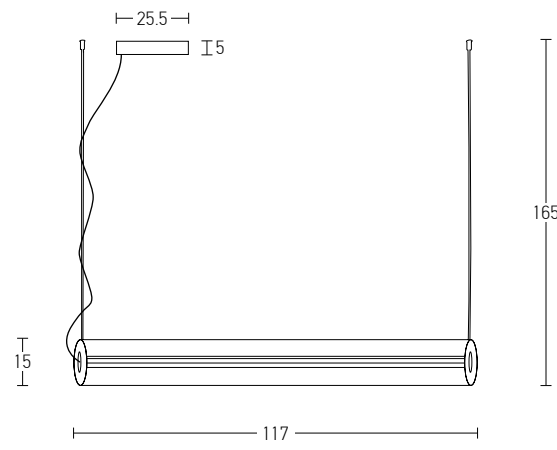

Indoor Led Lighting

Power 35W
Input 220-240V, 50/60Hz
Color Temperature 3000K
Lumen 2900Lm
Cri 80
Dimensions Ø: 15cm W: 117cm H: 165cm
Base L: 25.5cm W: 5cm H: 5cm
Non Dimmable ☒
Material Aluminium - Clear Plexiglass
Special Feature 150cm Cable Adjustable
Color Black Matt / **Code 19112**