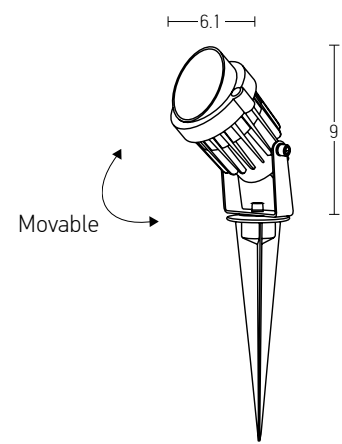

Power 7W
Input 220-240V, 50/60Hz
Color Temperature 3000K
Lumen 630Lm
Cri 80
IP 65
Dimensions Ø: 5.6cm H: 15cm
Optic 36°
Material Aluminium - Tempered Glass
Special Feature Movable
Spike Included

Color Graphite / **Code E152**

Power 5W
Input 220-240V, 50/60Hz
Color Temperature 3000K
Lumen 450Lm
Cri 80
IP 65
Dimensions Ø: 6.1cm H: 9cm
Optic 36°
Material Aluminium - Tempered Glass
Special Feature Movable
Spike Included

Color Graphite / **Code E153**