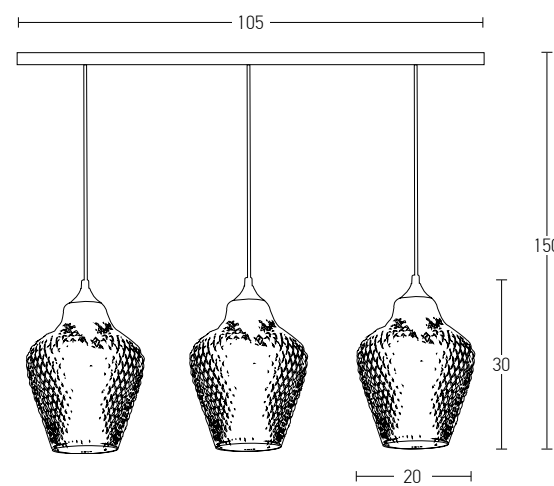

Bulb 1xE27
Power MAX 40W
Input 220-240V, 50/60Hz
Dimensions Ø: 20cm H: 30cm
Base Ø: 12cm H: 2.5cm
Material Metal - Glass
Special Feature 200cm Cable Adjustable
Color Clear Glass - Brass - Black Matt / **Code 19125**