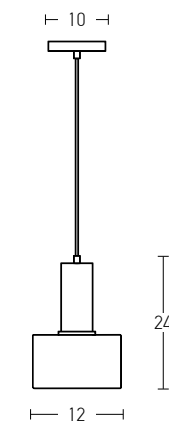

Bulb 1xE27
Power MAX 40W
Input 220-240V, 50/60Hz
Dimensions Ø: 12cm H: 24cm
Base Ø: 10cm H: 2cm
Material Aluminium
Special Feature 150cm Cable Adjustable
Color Saumon Matt - Bronze / **Code 180051**