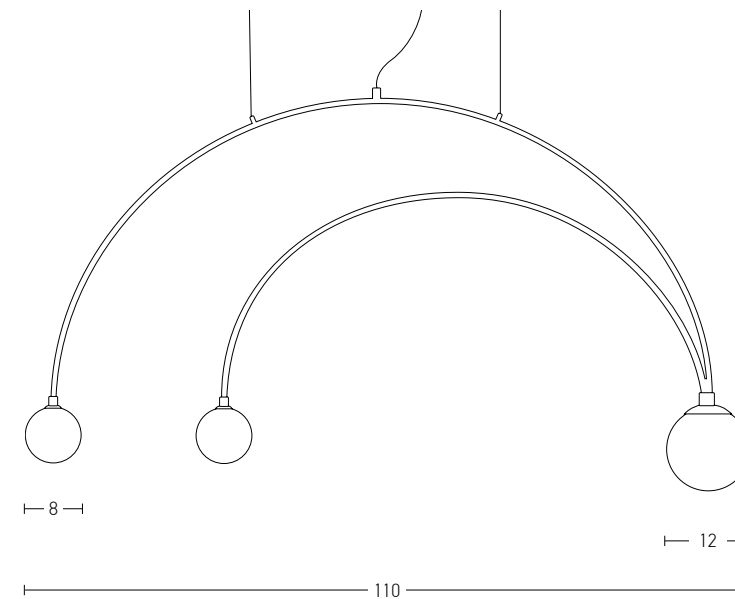

Bulb 3xG9 Led
Power MAX 9W
Input 220-240V, 50/60Hz
Dimensions L: 110cm H: 60cm
Base Ø: 8cm H: 2cm
Material Metal - Opal Glass
Special Feature 120cm Cable Adjustable
Opal Glass Ø: 12cm / Ø: 8cm
Color Black Matt / **Code 17101**