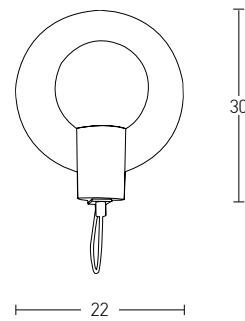

Bulb 1xG9 Led
Power MAX 9W
Input 220-240V, 50/60Hz
Dimensions Ø: 22cm L: 16cm H: 30cm
Material Metal - Brass - Opal Glass
Special Feature Opal Glass Ø: 12cm
Color Old Steel - Brass / **Code 19217**