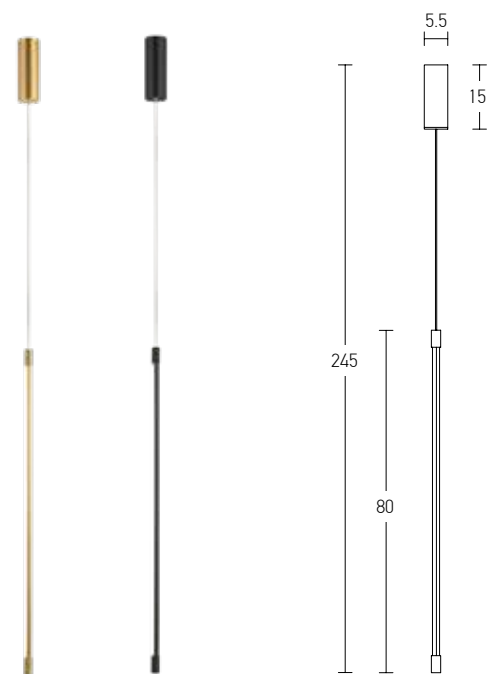

Power	12W
Input	220-240V, 50/60Hz
Color Temperature	3000K
Lumen	960Lm
Cri	80
Dimensions	Ø: 1.6cm H: 80cm
Base	Ø: 5.5cm H: 15cm
Non Dimmable	☒
Material	Aluminium - Acrylic
Special Feature	150cm Cable Adjustable
Color	Black Matt / Code 20121
Color	Gold Matt / Code 20122