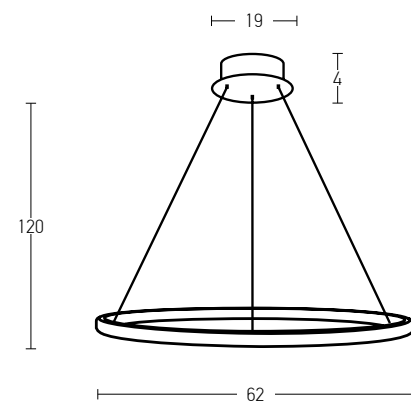

Power 20W
Input 220-240V, 50/60Hz
Color Temperature 3000K
Lumen 1000Lm
Cri 80
Dimensions Ø: 62cm H: 120cm
Base Ø: 19cm H: 4cm
Not Dimmable ☒
Material Aluminium - Steel / Crystal Diffuser
Special Feature 120cm Cable Adjustable
Color Black / **Code Z63054-A**