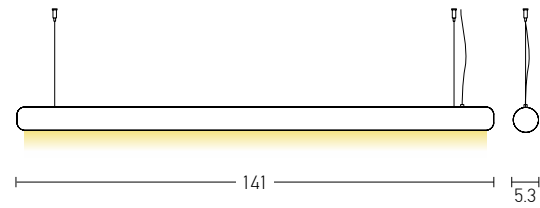

Power 45W
Input 220-240V, 50/60Hz
Color Temperature 3000K
Lumen 6300Lm
Cri 80
Dimensions Ø: 5.3cm L: 141cm
Base Ø: 8cm H: 2cm
Non Dimmable ☒
Material Aluminium - PC Diffuser
Special Feature 200cm Cable Adjustable
Optional Dimming DALI

Color Old Steel / **Code 19210-OS**
Color Sandy Black / **Code 19210-B**
Color Sandy White / **Code 19210-W**