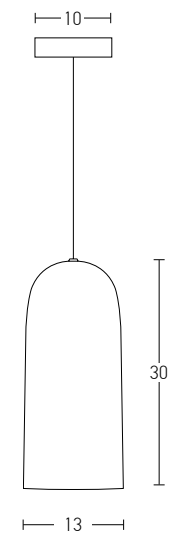

Bulb 1xE27
Power MAX 40W
Input 220-240V, 50/60Hz
Dimensions Ø: 13cm H: 30cm
Base Ø: 10cm H: 2.5cm
Material Concrete
Special Feature 120cm Cable Adjustable
Color Concrete - Chrome Base / **Code 1581**