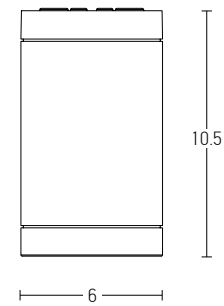

Bulb 1xGU10
Power MAX 7W
Input 220-240V, 50/60Hz
IP 54
Dimensions Ø: 6cm H: 10.5cm
Material Aluminium - Glass Diffuser
Color Sandy Black / Code E219
Color Sandy White / Code E220