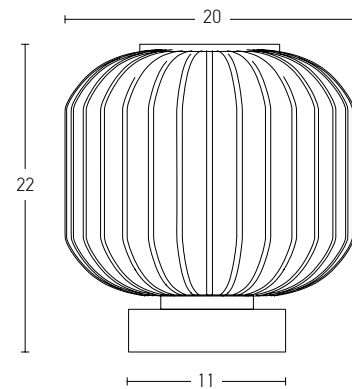

Bulb 1xE27
Power MAX 25W
Input 220-240V, 50/60Hz
Dimensions Ø: 20cm H: 22cm
Base Ø: 11cm H: 2.5cm
Material Metal - Glass
Special Feature 150cm Cable Available
Color Transparent - Brushed Brass / **Code 20250**