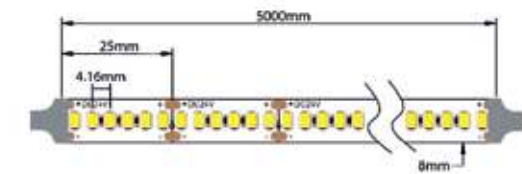

-OSRAM PRODUCT LUMINENT 24V 9.6W/m SHORTPITCH

Code	IP	Kelvin	CRI	Watt	Lm/m
4055462217431	20	3000	85	9.6W/m	1000
4055462217455	20	4000	85	9.6W/m	1000

Lumen Efficiency 105Lm/W
SDCM 3
Ra 85
LEDs/m 240
Voltage DC24V
Width 8mm
Unit cut 25mm
Life Span 25000H
Waterproof Rate IP20

*5 Years Guarantee when combined with OSRAM drivers

Dimming Options

1. DALI Dimming : Dali Driver 24V Channel 1+Switch Dali MCU . Suitable with Drivers to Page : 618-619 , 621
2. BLUETOOTH Dimming : Element Driver 24V+OT BLE (CASAMBI App) . Suitable with Drivers to Page : 620
3. PHASECUT Dimming : Suitable with PhaseCut Drivers to Page : 620
4. 1-10 Dimming : 1-10 Driver 24V+Switch MCU 1-10 . Suitable with 1-10V Drivers to Page : 619
5. PUSH BUTTON Dimming : Dali Driver 24V Channel 1 to Page : 618