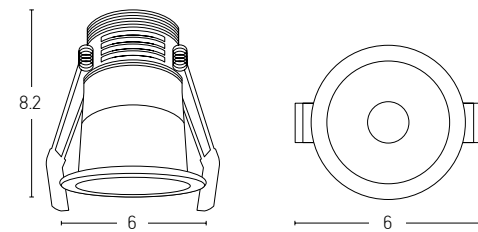

Power 4W
Input 220-240V, 50/60Hz
Color Temperature 3000K
Lumen 270Lm
Cri 90
Dimensions Ø: 4cm H: 5.8cm
Cutting Hole Ø: 3.3cm
Beam Angle 24°
Non Dimmable ☒
Material Aluminium
Depth Required JT : 6.5cm
Driver Included (700mA)
Color White Matt - Black Matt / **Code S092**