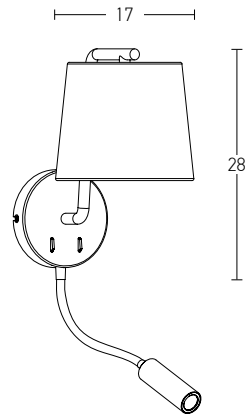

Bulb 1xE27
 Power MAX 25W
 Input 220-240V, 50/60Hz
 Dimensions Ø: 40cm H: 40cm
 Base Ø: 8cm H: 2cm
 Material Metal - Bush - Burlap
 Special Feature 150cm Cable Adjustable
 Color Natural / **Code 20354**