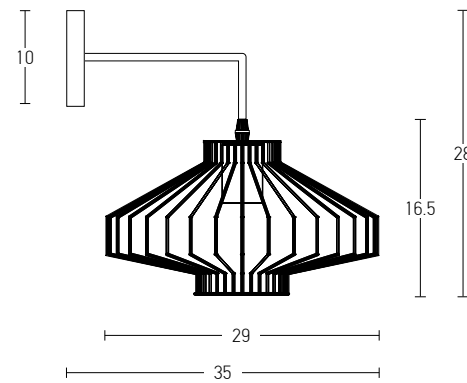

Indoor Led Lighting

Bulb 1xE27
Power MAX 40W
Input 220-240V, 50/60Hz
Dimensions Ø: 29cm H: 16.5cm
Base Ø: 10cm H: 2cm
Material Metal
Special Feature 120cm Cable Adjustable
Color Black Matt / **Code 1676**

Bulb 1xE27
Power MAX 40W
Input 220-240V, 50/60Hz
Dimensions L: 35cm W: 29cm H: 28cm
Base Ø: 10cm H: 2cm
Material Metal
Color Black Matt / **Code 1677**