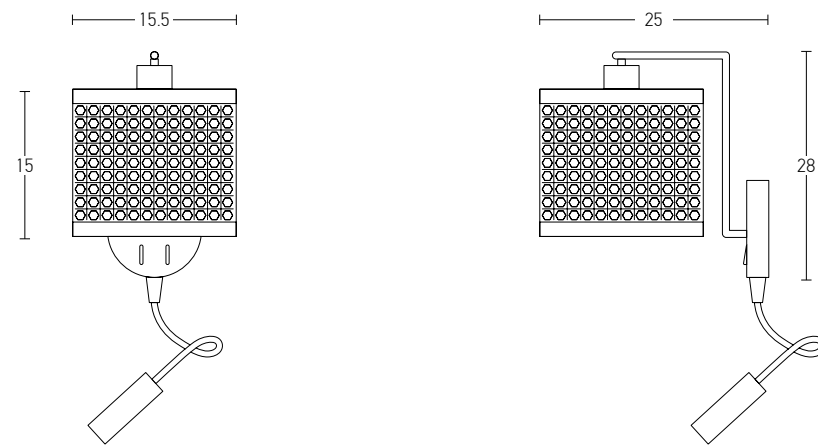

Led 3W
Bulb 1xE27
Power MAX 40W
Input 220-240V, 50/60Hz
Color Temperature 3000K
Lumen 240Lm
Dimensions L: 25cm W: 15.5cm H: 28cm
Base Ø: 12cm H: 2.5cm
Switch 2/Switch On-Off
Material Metal - Bush
Special Feature Shade Ø: 15.5cm H: 15cm
Stick Ø: 2.8cm L: 36cm
Color Black Matt - Natural / **Code 20355**