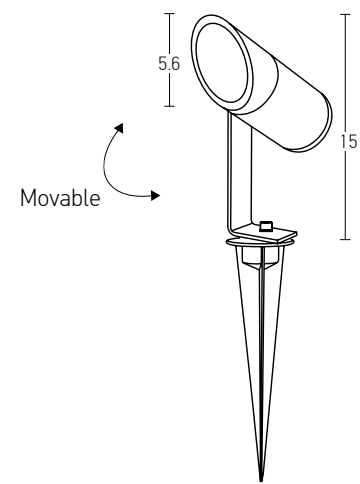

Power 7W
Input 220-240V, 50/60Hz
Color Temperature 3000K
Lumen 630Lm
Cri 80
IP 65
Dimensions Ø: 5.6cm H: 15cm
Optic 36°
Material Aluminium - Tempered Glass
Special Feature Movable
Spike Included

Color Graphite / **Code E152**