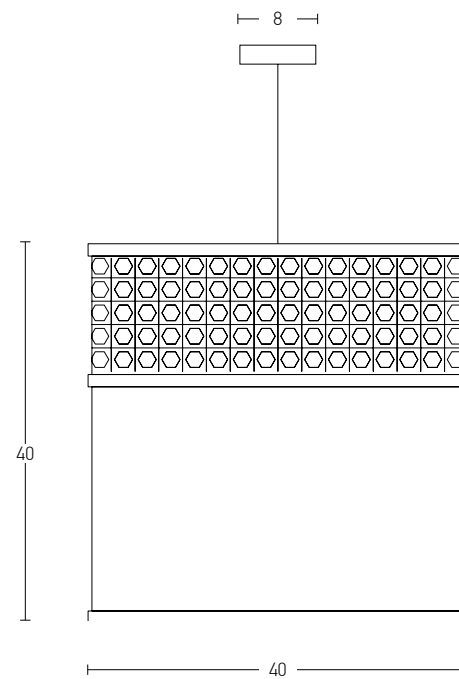

Bulb 1xE27
 Power MAX 25W
 Input 220-240V, 50/60Hz
 Dimensions Ø: 40cm H: 40cm
 Base Ø: 8cm H: 2cm
 Material Metal - Bush - Burlap
 Special Feature 150cm Cable Adjustable
 Color Natural / **Code 20354**