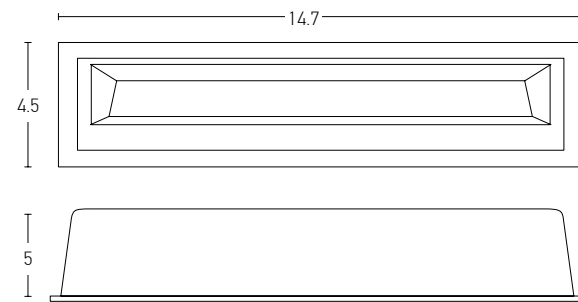

Power	13W
Input	220-240V, 50/60Hz
Color Temperature	3000K
Lumen	975Lm
Cri	90
Dimensions	Ø: 6.2cm H: 8.3cm
Base	Ø: 7.3cm
Cutting Hole	Ø: 6.6cm
Beam Angle	33°
Non Dimmable	☒
Material	Aluminium
Depth Required	∏: 3.5cm
Driver	Included (300mA)
Color	White Matt - Black Matt Reflector / Code S079