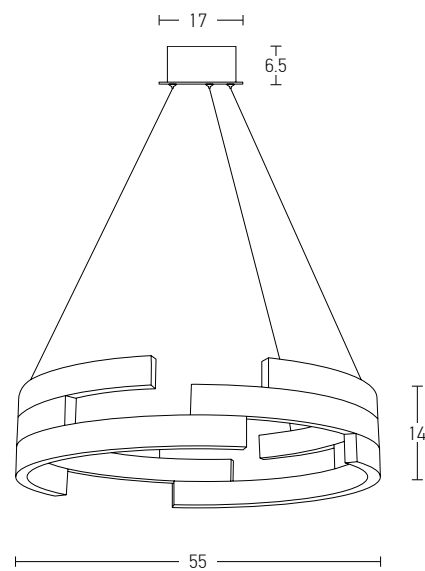

Power 90W
Input 220-240V, 50/60Hz
Color Temperature 3000K
Lumen 7200Lm
Cri 80
Dimensions Ø: 55cm H: 14cm
Base Ø: 17cm H: 6.5cm
Non Dimmable ☒
Material Aluminium - Acrylic
Special Feature 140cm Cable Adjustable
Color White Matt / **Code 17001**
Color Brown - Wood / **Code 17002**