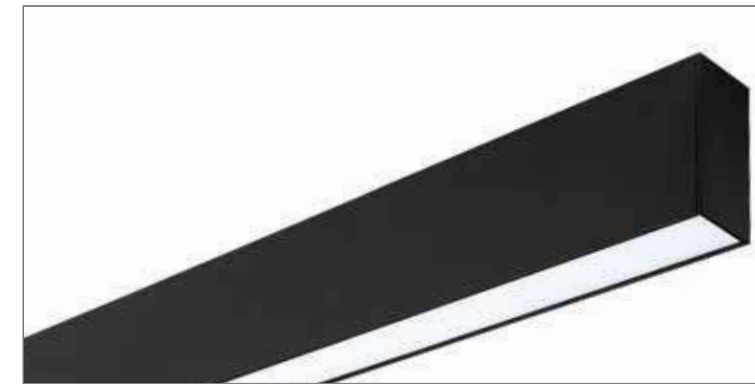

48mm LED profile luminaire, made of an extruded aluminium, power-coated with fine sandy finish. Designed for ceiling/pendant/trim-less/recessed, providing direct light emission through a diffuser made either of satin polycarbonate for an almost homogeneous emission of light. Luminaire equipped with the latest generation of well known LED boards with small color tolerance.