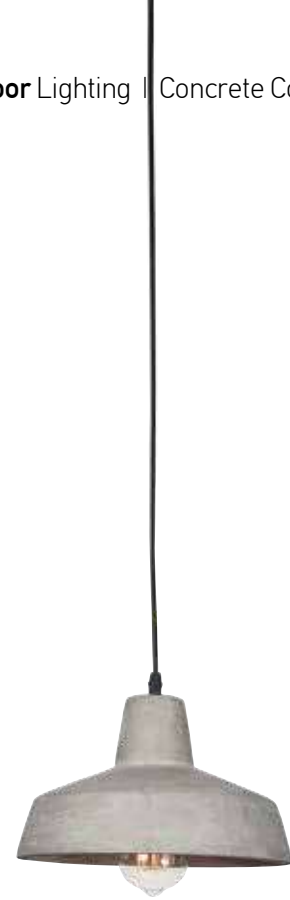

Bulb 1xE27
Power MAX 40W
Input 220-240V, 50/60Hz
Dimensions Ø: 25cm H: 16cm
Base Ø: 10cm H: 2.5cm
Material Concrete
Special Feature 100cm Cable Adjustable
Color Concrete - Chrome Base / **Code 1655**