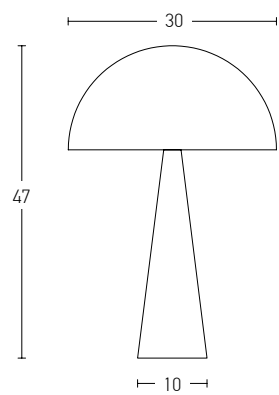

Bulb	1xE27
Power	MAX 25W
Input	220-240V, 50/60Hz
Dimensions	Ø: 30cm H: 47cm
Base	Ø: 10cm H: 30cm
Material	Metal
Special Feature	150cm Cable Available
Color	Black Matt / Code 20210
Color	Gold Matt / Code 20211