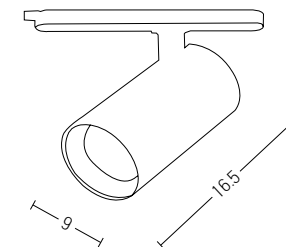

Power 38W
Input 220-240V, 50/60Hz
Lumen 3648Lm
Cri 80
Dimensions Ø: 9cm H: 16.5cm
Material Aluminium
Special Feature 3 Phase Track Light
Driver on Track