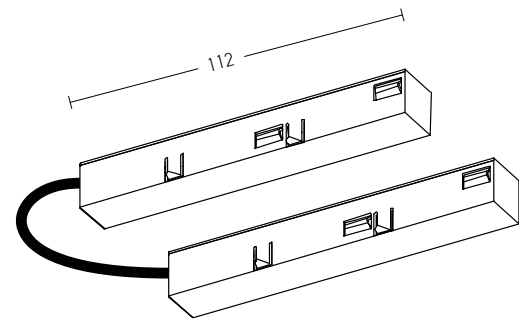

Flex Connector with Cable for 48V Magnetic Tracks
Code 20105 / Color Black
Code 20105-W / Color White