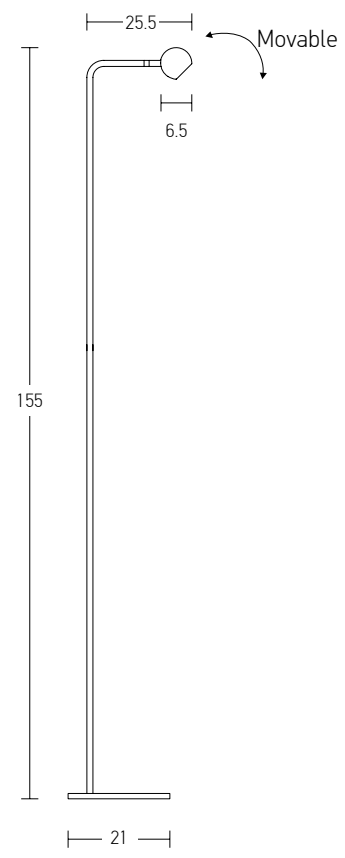

Power 5W
Input 220-240V, 50/60Hz
Color Temperature 3000K
Lumen 400Lm
Cri 80
Dimensions Ø: 21cm H: 155cm
Base Ø: 21cm H: 1cm
Non Dimmable ☒
Material Metal - Aluminium
Special Feature 150cm Cable Available
Lamp Ø: 6.5cm
Movable
Color Sandy Black / **Code 20109**