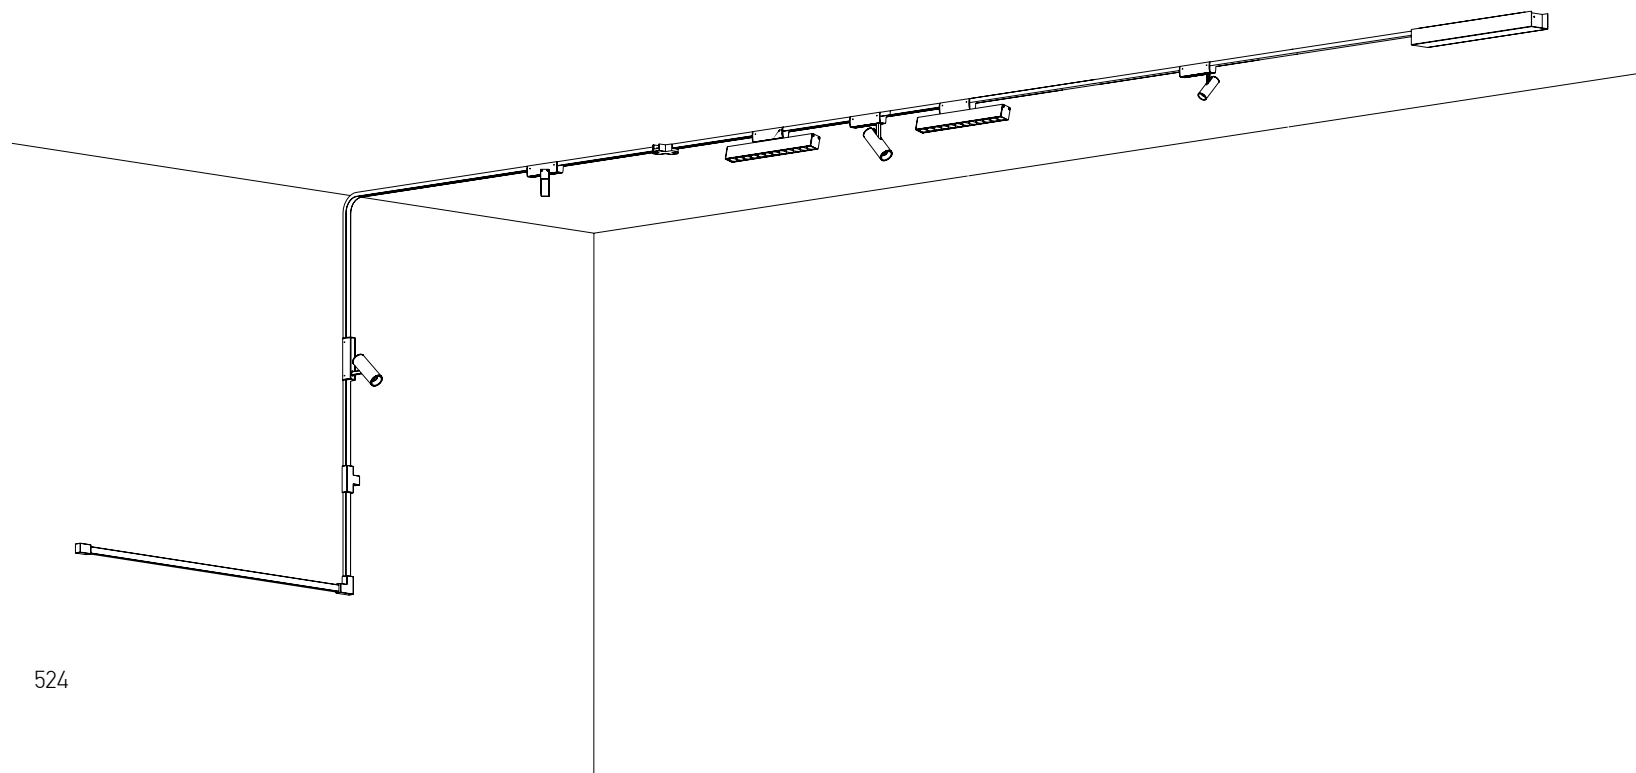

Material Aluminium

Color Black / Code 20279