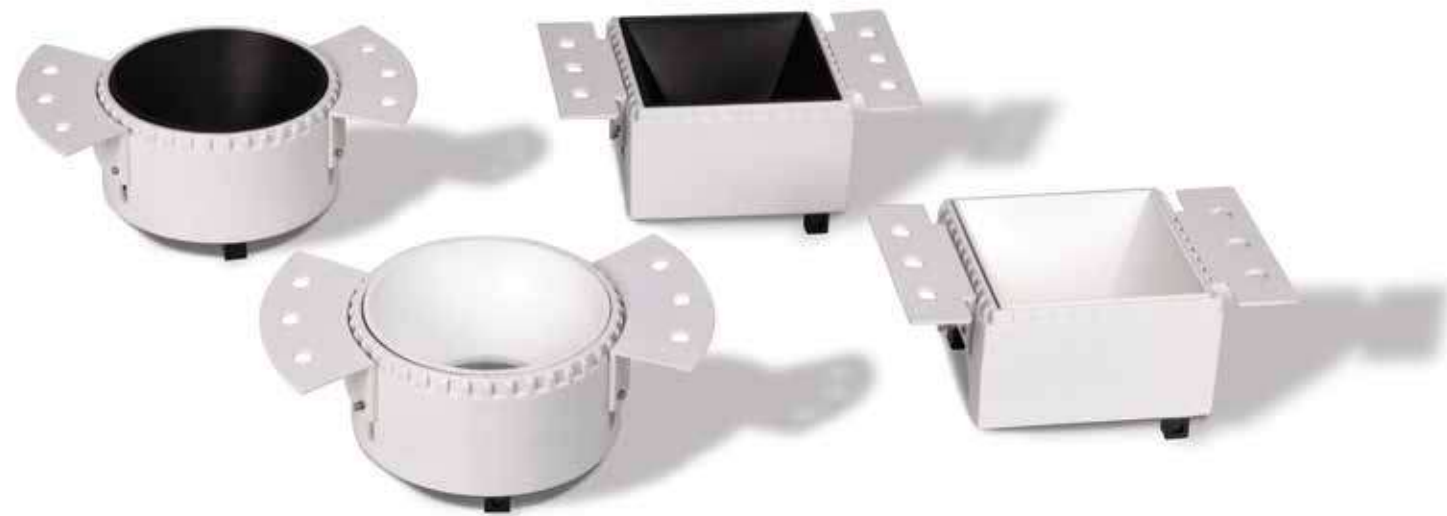

Down Light
Dimensions
Cutting Hole
Material
Depth Required
Color
Color

Ø: 8.5cm H: 4.2cm
Ø: 8.5cm
Aluminium - Plastic Reflector
10cm
Sandy White - Black Reflector / **Code S089**
Sandy White - White Reflector/ **Code S088**