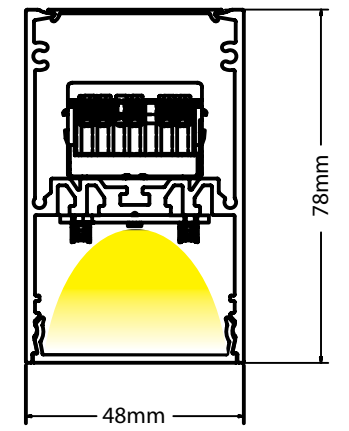

34mm LED profile luminaire, made of an extruded aluminium, power-coated with fine sandy finish. Designed for ceiling/pendant/trim-less/recessed mounting, providing direct light emission through PMMA diffuser. Luminaire equipped with the latest generation of well known LED boards with small color tolerance.