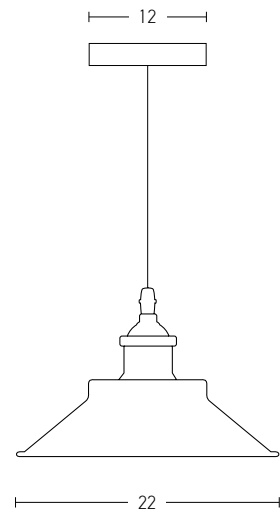

Indoor Lighting

Bulb 1xE27
Power MAX 40W
Input 220-240V, 50/60Hz
Dimensions Ø: 22cm H: 14cm
Base Ø: 12cm H: 2cm
Material Metal
Special Feature 150cm Cable Adjustable
Color Black Matt - Bronze / **Code 1464**