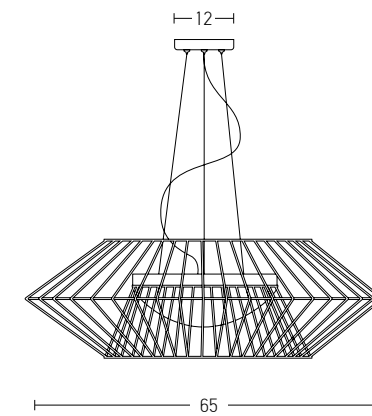

Bulb 3xE27
Power MAX 40W
Input 220-240V, 50/60Hz
Dimensions Ø: 65cm H: 22cm
Base Ø: 12cm H: 2.5cm
Material Metal - Opal Glass
Special Feature 120cm Cable Adjustable
Color Black Matt / **Code 1545**