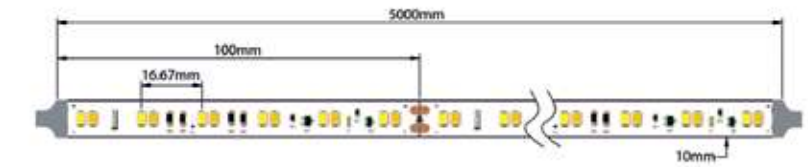

-LED STRIP DIM TO WARM (2100K-3500K) CRI 90

Code	IP	Kelvin	CRI	Watt	Lm/m
LS07	20	2100-3500	90	12W/m	MAX 1050

Lumen Efficiency 88Lm/W
Ra 90
LEDs/m 120
Voltage DC24V
Width 10mm
Unit cut 100mm
Life Span 20000H
Waterproof Rate IP20

*5 Years Guarantee when combined with OSRAM drivers

Dimming Options

1. DALI Dimming : Dali Driver 24V Channel 1+Switch Dali MCU . Suitable with Drivers to Page : 618-619 , 621
2. BLUETOOTH Dimming : Element Driver 24V+OT BLE (CASAMBI App) . Suitable with Drivers to Page : 620
3. PHASECUT Dimming : Suitable with PhaseCut Drivers to Page : 620
4. 1-10 Dimming : 1-10 Driver 24V+Switch MCU 1-10 . Suitable with 1-10V Drivers to Page : 619
5. PUSH BUTTON Dimming : Dali Driver 24V Channel 1 to Page : 618