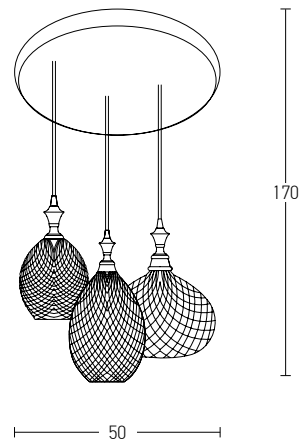

Bulb 4xE27
Power MAX 40W
Input 220-240V, 50/60Hz
Dimensions L: 105cm H: 170cm
Base L: 105cm W: 6.5cm H: 2.7cm
Material Metal - Glass
Special Feature 120cm Cable Adjustable
Color Black Matt - Smoked Grey / **Code 19240**

Bulb 3xE27
Power MAX 40W
Input 220-240V, 50/60Hz
Dimensions Ø: 50cm H: 170cm
Base Ø: 50cm H: 3cm
Material Metal - Glass
Special Feature 120cm Cable Adjustable
Color Black Matt - Smoked Grey / **Code 19241**