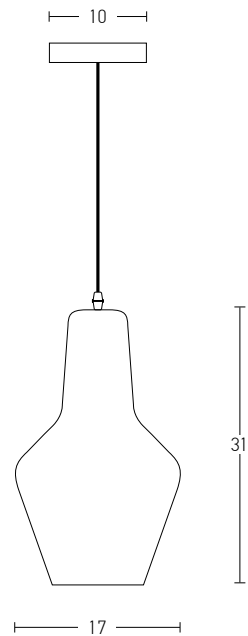

Bulb 1xE27
Power MAX 40W
Input 220-240V, 50/60Hz
Dimensions Ø: 25cm H: 30cm
Base Ø: 10cm H: 2cm
Material Metal - Glass
Special Feature 150cm Cable Adjustable
Color Chrome Glass / **Code 17053**

Bulb 1xE27
Power MAX 40W
Input 220-240V, 50/60Hz
Dimensions Ø: 17cm H: 31cm
Base Ø: 10cm H: 2cm
Material Metal - Glass
Special Feature 150cm Cable Adjustable
Color Chrome Glass / **Code 17055**

Suggested Trimless Canopy **Code 20144**