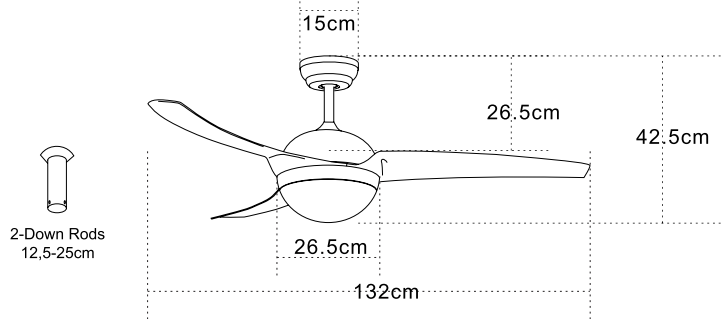

Indoor Ceiling Fans