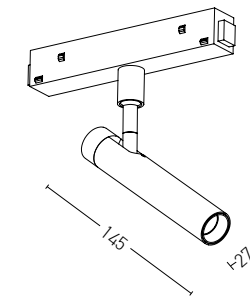

Power 5W
Input 48V
Color Temperature 3000K
Lumen 550Lm
Cri 80
Dimensions Ø: 26mm H: 125mm
Beam Angle 24°
Non Dimmable ☒
Material Aluminium
Color Sandy Black / Code 2093
CREE