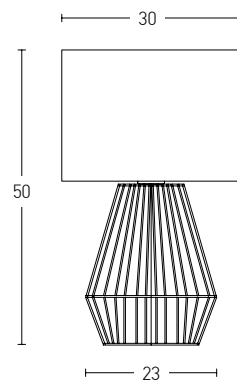

Bulb 1xE27
Power MAX 40W
Input 220-240V, 50/60Hz
Dimensions Ø: 30cm H: 50cm
Material Metal - Thread String Cord - Fabric
Special Feature 120cm Cable Available
Shade Ø: 30cm H: 20cm
Color Light Beige / **Code 20235**