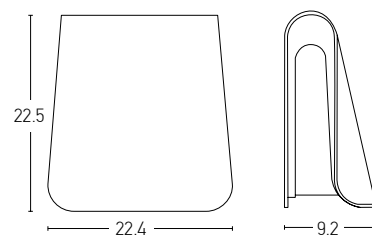

Power 6W
Input 220-240V, 50/60Hz
Color Temperature 3000K
Lumen 480Lm
Cri 80
IP 54
Dimensions L: 9.2cm W: 22.4cm H: 22.5cm
Material Aluminium - PC Diffuser
Color Graphite / **Code E245**