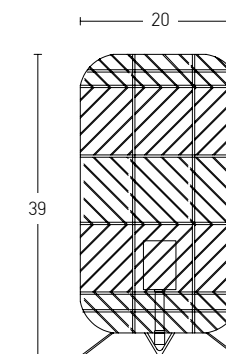

Bulb 1xE14
Power MAX 25W
Input 220-240V, 50/60Hz
Dimensions Ø: 20cm H: 39cm
Material Metal - Rattan
Special Feature 120cm Cable Available
Color Natural / **Code 20231**