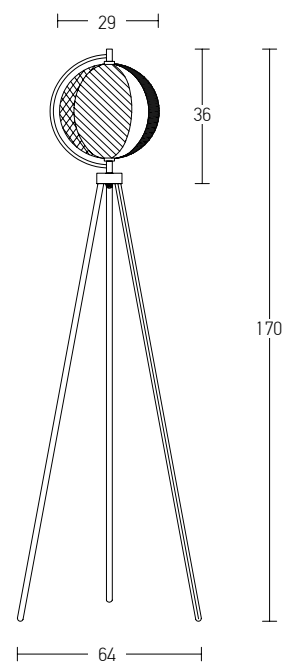

Bulb 1xE27
Power MAX 15W
Input 220-240V, 50/60Hz
Dimensions Ø: 29cm W: 64cm H: 170cm
Material Metal - Acrylic
Special Feature 200cm Cable Available
Color Black Matt / **Code 2038**