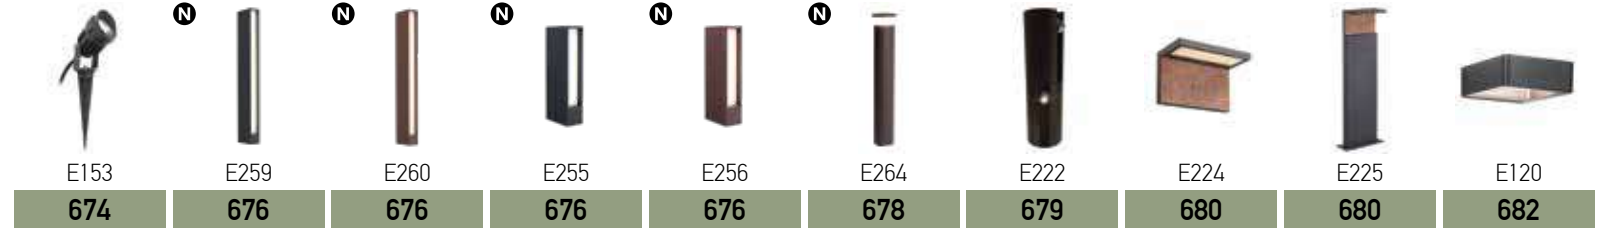

Outdoor Lighting