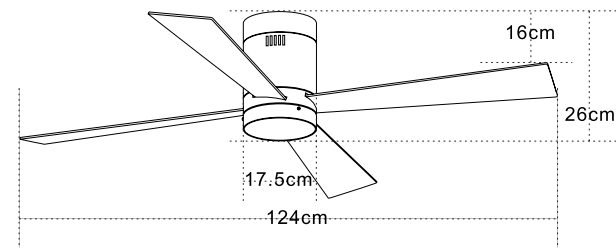

Indoor Ceiling Fans

Led Light Source 15W
Input 220-240V, 50/60Hz
Color Temperature 3000K, 4000K, 6000K
Lumen 1500Lm
Cri 80
dB 25
Dimensions 49" Ø: 124cm H: 26cm
Air Flow 168m³ min
Night Mode Time Setting 1h / 2h / 4h / 8h
Material Metal - Polycarbonate - Plywood (MDF)
Special Feature Summer Function
Motor Feature AC Motor 55W
3 Speeds

Color Double Face White Matt - Maple Wood Blades
White Matt - White Blades / **Code 19137**
Color Chrome Matt - Brown Wood Blades / **Code 19138**