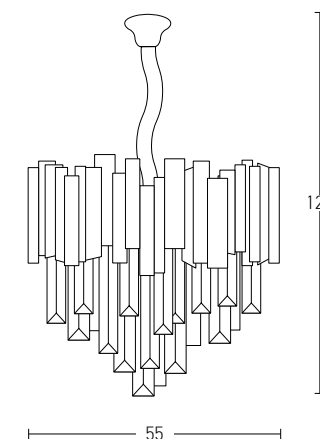

Bulb 8xE14
Power MAX 8W
Input 220-240V, 50/60Hz
Dimensions Ø: 55cm H: 120cm
Material Aluminium - Crystal Glass
Special Feature 80cm Cable Adjustable
Color Brass / **Code Z63132P**