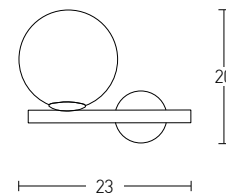

Bulb 1xE14
Power MAX 15W
Input 220-240V, 50/60Hz
Dimensions L: 17.5cm W: 23cm H: 20cm
Base Ø: 8cm H: 2cm
Material Metal - Opal Glass
Special Feature Opal Glass Ø: 15cm
Color Gold Matt / **Code 1996**