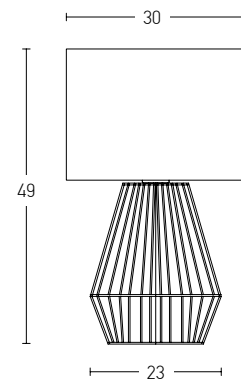

Bulb 1xE27
Power MAX 40W
Input 220-240V, 50/60Hz
Dimensions Ø: 30cm H: 50cm
Material Metal - Thread String Cord - Fabric
Special Feature 120cm Cable Available
Shade Ø: 30cm H: 20cm
Color Light Beige / **Code 20235**