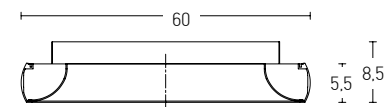

Power 50W
Input 220-240V, 50/60Hz
Color Temperature 3000K
Lumen 4000Lm
Cri 80
Dimensions Ø: 60cm H: 8.5cm
Dimmable Triac ☐
Material Aluminium - Acrylic
Color Sandy Black / **Code 2048**
Color Sandy White / **Code 2049**
Color Brushed Gold Matt / **Code 2050**
Color Brushed Coffee / **Code 2051**