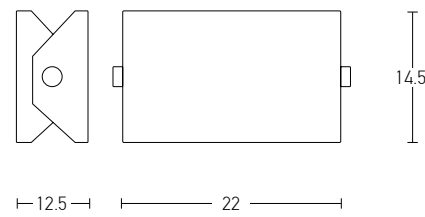

Bulb 2xG9 Led
Power MAX 9W
Input 220-240V, 50/60Hz
Dimensions L: 12.5cm W: 22cm H: 14.5cm
Material Metal
Color Black Matt - Gold Matt / **Code 17093**