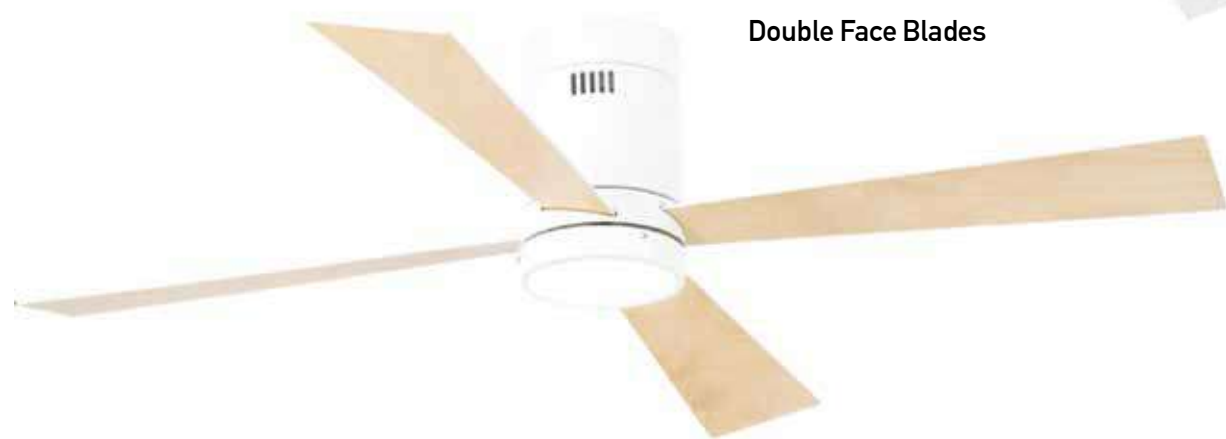

 Color Double Face White Matt - Maple Wood Blades
 White Matt - White Blades / **Code 19137**
 Color Chrome Matt - Brown Wood Blades / **Code 19138**

Double Face Blades

Hotel Lighting

Power 3W
 Input 220-240V, 50/60Hz
 Color Temperature 3000K
 Lumen 240Lm
 Cri 80
 Dimensions L: 40cm
 Non Dimmable
 Base Ø: 8cm H: 3cm
 Switch On/Off
 Material Metal - Aluminium - Silicon
 Special Feature Stick Ø: 2.9cm L: 9.5cm
 Color Brushed Brass / **Code H63**