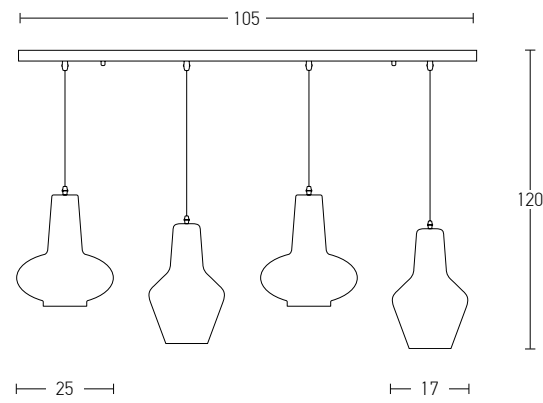

Indoor Lighting | Glass Collection

Bulb 4xE27
Power MAX 40W
Input 220-240V, 50/60Hz
Dimensions L: 105cm H: 120cm
Base L: 105cm W: 6.5cm H: 2.7cm
Material Metal - Glass
Special Feature 90cm Cable Adjustable
Color Black Matt - Chrome Glass / **Code 17151**