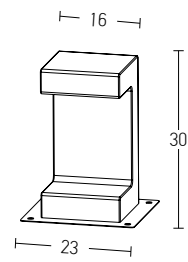

Power 8W
Input 220-240V, 50/60Hz
Color Temperature 3000K
Lumen 720Lm
Cri 80
IP 54
Dimensions L: 16cm W: 15cm H: 30cm
Base L: 23cm W: 21cm
Material Concrete
Color Natural Concrete / **Code E191**