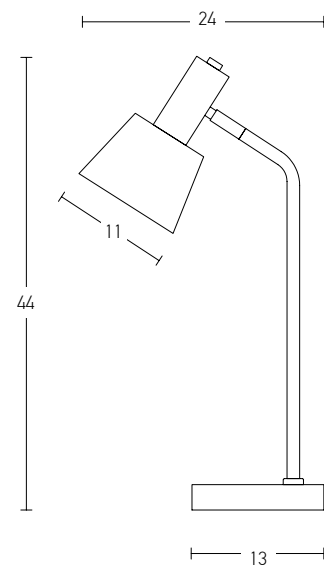

Bulb 1xE14
Power MAX 25W
Input 220-240V, 50/60Hz
Dimensions L: 18cm W: 11cm H: 18cm
Base Ø: 12cm H: 2cm
Material Metal - Aluminium
Color White Matt - Gold Matt / **Code 20218**
Color Gray Matt - Gold Matt / **Code 20219**

Bulb 1xE14
Power MAX 25W
Input 220-240V, 50/60Hz
Dimensions L: 24cm H: 44cm
Base Ø: 13cm H: 2.5cm
Material Metal - Aluminium
Special Feature 150cm Cable Available
Color White Matt - Gold Matt / **Code 20221**
Color Gray Matt - Gold Matt / **Code 20220**