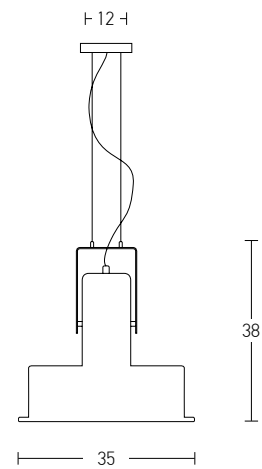

Bulb 1xE27
Power MAX 25W
Input 220-240V, 50/60Hz
Dimensions Ø: 35cm H: 38cm
Base Ø: 12cm H: 2cm
Material Metal - Acrylic
Special Feature 200cm Cable Adjustable
Color Black Matt / **Code 1644**