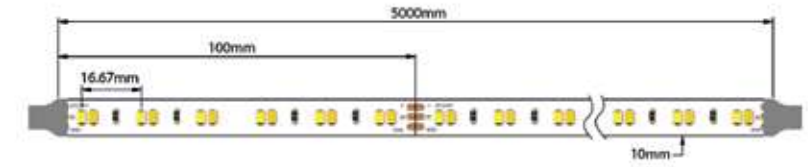

-LED STRIP TW (2700K-6500K) CRI 90

Code	IP	Kelvin	CRI	Watt	Lm/m
LS06	20	2700	90	12W/m	816
		6500	90	12W/m	1050
		2700+6500	90	24W/m	1866

Lumen Efficiency 78Lm/W
SDCM 3
Ra 90
LEDs/m 120
Voltage DC24V
Width 10mm
Unit cut 100mm
Life Span 20000H
Waterproof Rate IP20

*5 Years Guarantee when combined with OSRAM drivers

Dimming Options

1. DALI Dimming : Dali Driver 24V Channel 4 DT8+Switch Dali MCU TW . Suitable with Drivers to Page : 618-619 , 621
2. BLUETOOTH Dimming : Dali ELEMENT Driver 24V +OT BLE (CASAMBI App) . Suitable with Drivers to Page : 620