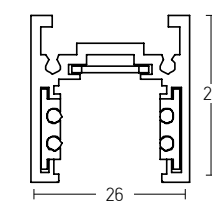

SURFACE SHORT Track : 1m / 2m / 3m

CORNER 90° (c1)
Vertical Plane

CORNER 90° (c2)
Horizontal Plane

Track Code	Size	Color
2085B-1	1m	Sandy Black
2085W-1	1m	Sandy White
2085B-2	2m	Sandy Black
2085W-2	2m	Sandy White
2085B-3	3m	Sandy Black
2085W-3	3m	Sandy White