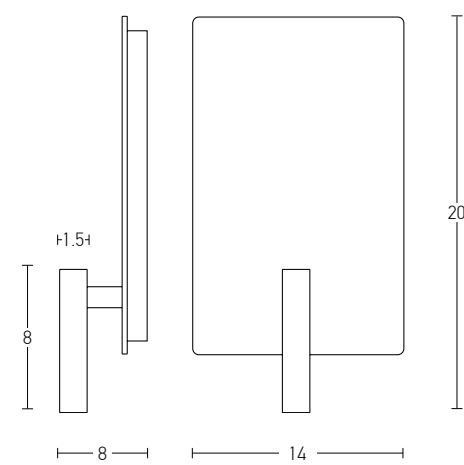

Power 3W + 5W
Input 220-240V, 50/60Hz
Color Temperature 3000K
Lumen 240+350Lm
Cri 80
Dimensions L: 8-12cm W: 14cm H: 20cm
Non Dimmable ☒
Switch 2 Switch On/Off
Material Metal - Aluminium
Special Feature Back Light
Stick Ø: 1.5cm H: 8cm
Color Black Matt / **Code H41**