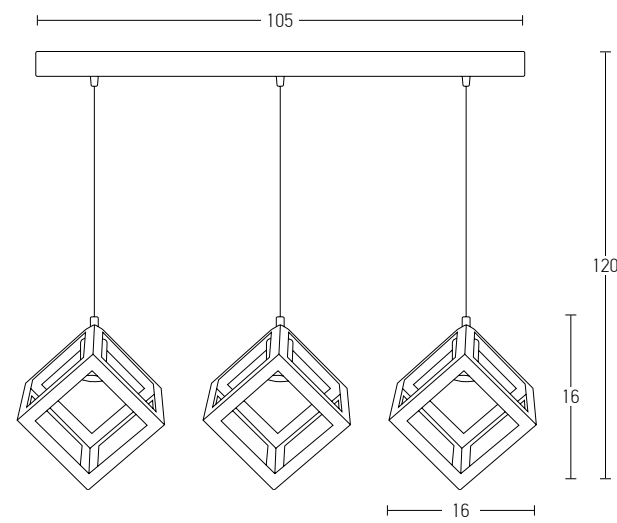

Bulb 3xE27
Power MAX 40W
Input 220-240V, 50/60Hz
Dimensions L: 105cm W: 16cm H: 120cm
Base L: 105cm W: 6.5cm H: 2.7cm
Material Metal
Special Feature 100cm Cable Adjustable
Color Black Matt / **Code 1681**