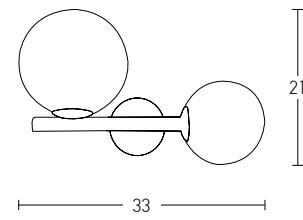

Bulb 1xE14 / 1xG9
Power MAX 15W
Input 220-240V, 50/60Hz
Dimensions L: 17.5cm W: 33cm H: 21cm
Base Ø: 8cm H: 3cm
Material Metal - Opal Glass
Special Feature Opal Glass Ø: 15cm / Ø: 10cm
Color Gold Matt / **Code 1995**