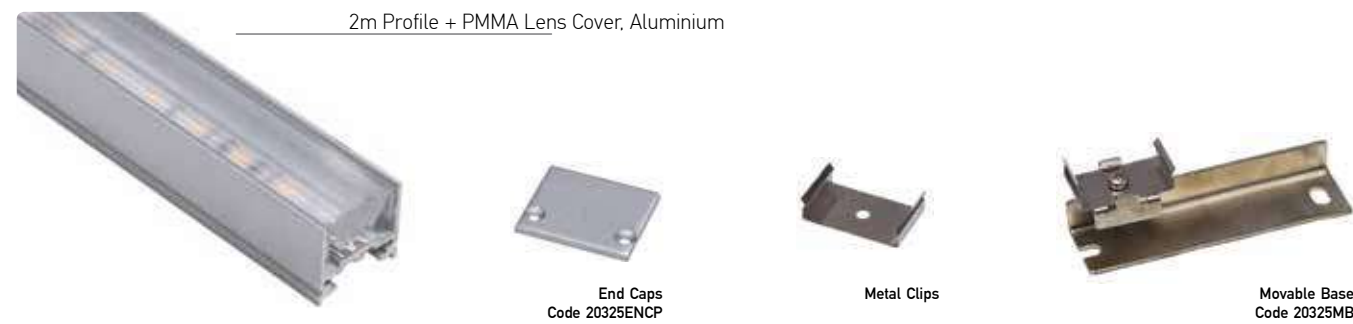

2m Profile + PMMA Lens Cover, Aluminium