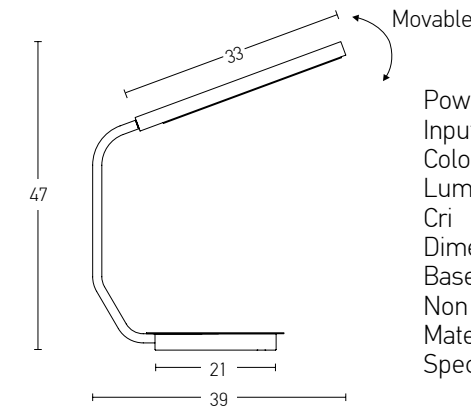

Power 6W
Input 220-240V, 50/60Hz
Color Temperature 3000K
Lumen 420Lm
Cri 80
Dimensions Ø: 10cm H: 50cm
Base Ø: 14cm H: 1cm
Non Dimmable ☒
Material Metal - Aluminium
Color Sandy Black / **Code 20112**

Power 6W
Input 220-240V, 50/60Hz
Color Temperature 3000K
Lumen 480Lm
Cri 80
Dimensions L: 39cm W: 13cm H: 47cm
Base L: 21cm W: 13cm
Non Dimmable ☒
Material Metal - Aluminium
Special Feature Profile 1.5x2x33cm Movable
Color Sandy Black / **Code 20110**