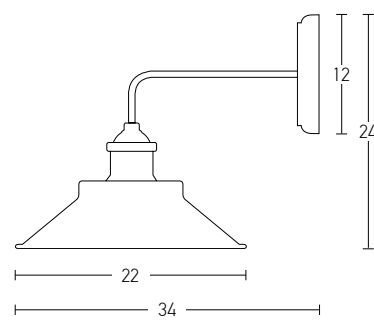

Indoor Lighting

Bulb 1xE27
Power MAX 40W
Input 220-240V, 50/60Hz
Dimensions Ø: 22cm H: 14cm
Base Ø: 12cm H: 2cm
Material Metal
Special Feature 150cm Cable Adjustable
Color Black Matt - Bronze / **Code 1464**

Bulb 1xE27
Power MAX 40W
Input 220-240V, 50/60Hz
Dimensions L: 34cm W: 22cm H: 24cm
Base Ø: 12cm H: 2cm
Material Metal
Special Feature Shade Ø: 22cm H: 9cm
Color Black Matt - Bronze / **Code 1465**