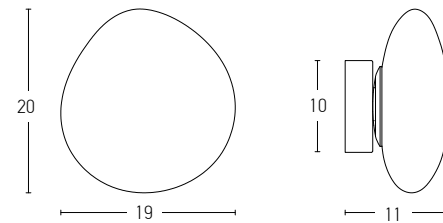

Indoor Led Lighting

Power 5W
Input 220-240V, 50/60Hz
Color Temperature 3000K
Lumen 400Lm
Cri 80
Dimensions L: 13.5cm W: 16.5cm H: 25cm
Base Ø: 10cm H: 3cm
Non Dimmable ☒
Material Metal - Opal Glass
Color White / **Code 20137**

Power 5W
Input 220-240V, 50/60Hz
Color Temperature 3000K
Lumen 400Lm
Cri 80
Dimensions L: 23.5cm W: 25cm H: 33cm
Base Ø: 10cm H: 3cm
Non Dimmable ☒
Material Metal - Opal Glass
Color White / **Code 20136**

Power 5W
Input 220-240V, 50/60Hz
Color Temperature 3000K
Lumen 400Lm
Cri 80
Dimensions L: 11cm W: 19cm H: 20cm
Base Ø: 10cm H: 3cm
Non Dimmable ☒
Material Metal - Glass
Color Smoked Grey / **Code 20138**