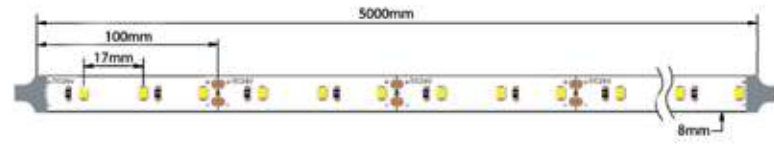

-OSRAM PRODUCT BASIC FLEX 24V 4.6W/m

Code	IP	Kelvin	CRI	Watt	Lm/m
4052899594937	20	2700	85	4.6W/m	437
4052899594951	20	3000	85	4.6W/m	437
4052899594975	20	4000	85	4.6W/m	437
4052899594999	65	2700	85	4.6W/m	437
4052899595019	65	3000	85	4.6W/m	437
4062172020886	65	4000	85	4.6W/m	437

Lumen Efficiency 95Lm/W
SDCM 3
Ra 85
LEDs/m 60
Voltage DC24V
Width IP20 8mm , IP65 11.1mm
Unit cut 100mm
Life Span 25000H
Waterproof Rate IP20 + IP65

*5 Years Guarantee when combined with OSRAM drivers

Dimming Options

1. DALI Dimming : Dali Driver 24V Channel 1+Switch Dali MCU . Suitable with Drivers to Page : 618-619 , 621
2. BLUETOOTH Dimming : Element Driver 24V+OT BLE (CASAMBI App) . Suitable with Drivers to Page : 620
3. PHASECUT Dimming : Suitable with PhaseCut Drivers to Page : 620
4. 1-10 Dimming : 1-10 Driver 24V+Switch MCU 1-10 . Suitable with 1-10V Drivers to Page : 619
5. PUSH BUTTON Dimming : Dali Driver 24V Channel 1 to Page : 618