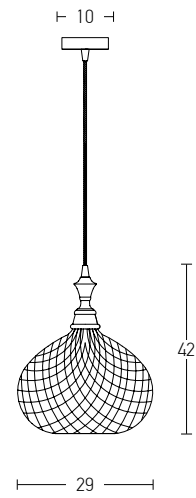

Bulb 1xE27
Power MAX 40W
Input 220-240V, 50/60Hz
Dimensions Ø: 29cm H: 42cm
Base Ø: 10cm H: 2cm
Material Metal - Glass
Special Feature 200cm Cable Adjustable
Color Chrome - Smoked Grey / **Code 1985**