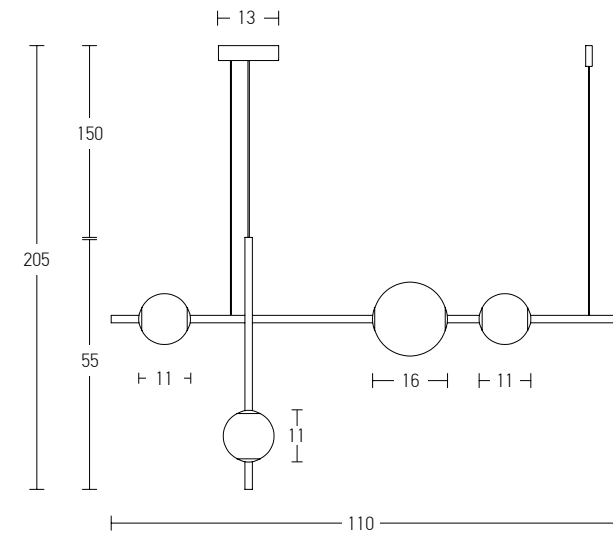

Power 18W
Input 220-240V, 50/60Hz
Color Temperature 3000K
Lumen 1440Lm
Cri 80
Dimensions L: 110cm H: 205cm
Base Ø: 13cm H: 3.2cm
Dimmable ☐
Material Metal - Opal Glass
Special Feature Step Dimming 10%-40%-100%
Glass Ø: 16cm
Glass Ø: 11cm
Color Black Matt / **Code 20131**