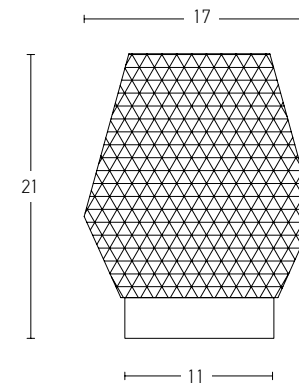

Bulb 1xE27
Power MAX 25W
Input 220-240V, 50/60Hz
Dimensions Ø: 17cm H: 21cm
Base Ø: 11cm H: 2.5cm
Material Metal - Glass
Special Feature 150cm Cable Available
Color Transparent - Brushed Brass / **Code 20251**