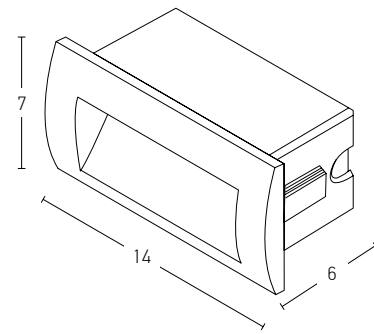

Power 3W
Input 220-240V, 50/60Hz
Color Temperature 3000K
Lumen 240Lm
Cri 80
IP 65
Dimensions L: 14cm W: 7cm H: 4.1cm
Recessed Mounting Box L: 12.5cm W: 6cm (Included)
Depth 11: 6cm
Material Aluminium
Color Graphite / **Code E247-G**
Color Sandy White / **Code E247-W**