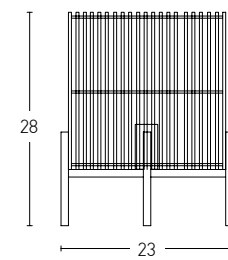

Bulb 1xE14
Power MAX 25W
Input 220-240V, 50/60Hz
Dimensions Ø: 23cm H: 28cm
Material Metal - Rattan
Special Feature 120cm Cable Available
Color Natural / **Code 20232**