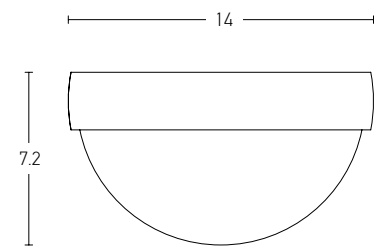

Power 5.6W
Input 220-240V, 50/60Hz
Color Temperature 3000K
Lumen 400Lm
Cri 80
Dimensions Ø: 14cm H: 7.2cm
Non Dimmable ☒
Material Metal - Acrylic
Color White Matt / **Code 20173**
Color Grey / **Code 20174**

Power 8W
Input 220-240V, 50/60Hz
Color Temperature 3000K
Lumen 560Lm
Cri 80
Dimensions Ø: 19cm H: 10.5cm
Non Dimmable ☒
Material Metal - Acrylic
Color White Matt / **Code 20175**
Color Grey / **Code 20176**