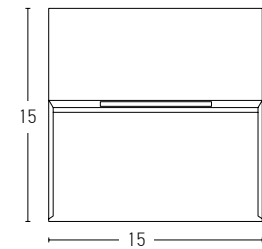

Power 6W
Input 220-240V, 50/60Hz
Color Temperature 3000K
Lumen 480Lm
Cri 80
IP 65
Dimensions L: 3.7cm W: 15cm H: 15cm
Material Aluminium
Color Graphite / **Code E241-G**
Sandy White / **Code E241-W**