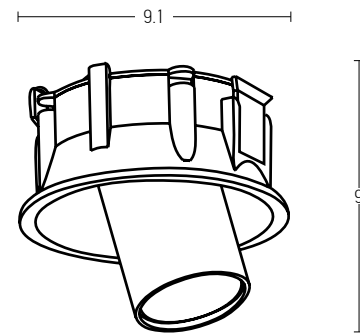

Power 2x7W
Input 10V / 700mA
Color Temperature 3000K
Lumen 1040Lm
Cri 90
Dimensions L: 16.8cm W: 9cm H: 9cm
Cutting Hole 8.2 x 16.4cm
Beam Angle 36°
Material Aluminium
Depth Required JT: 9cm
Required Driver V700 / Series Connection
Special Feature Movable
Stick Ø: 4cm

Color Sandy White - Black / **Code Z11207-W**
Color Sandy Black - Gold / **Code Z11207-B**