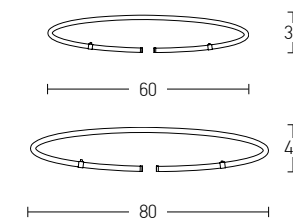

Power 90W
Input 220-240V, 50/60Hz
Color Temperature 3000K
Lumen 5850Lm
Cri 80
Dimensions L: 80cm W: 40cm
Base Ø: 21cm H: 5cm
Non Dimmable ☒
Material Metal - PC Diffuser
Special Feature 160cm Cable Adjustable
Tube Ø: 2cm
Color Opal - Chrome / **Code 1953**