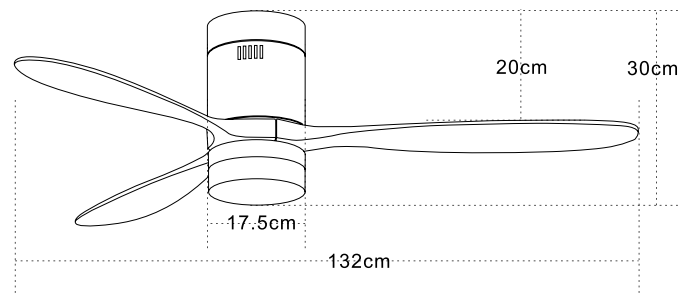

Led Light Source 15W
Input 220-240V, 50/60Hz
Color Temperature 3000K, 4000K, 6000K
Lumen 1500Lm
Cri 80
dB 23
Dimensions 52" Ø: 132cm H: 30cm
Air Flow 141m³ min
Night Mode Time Setting 1h / 2h / 4h / 8h
Material Metal - Polycarbonate - Wood
Special Feature Summer Function
Motor Feature AC Motor 55W
3 Speeds

Color Black Matt - Cherry Wood Blades / Code 19144