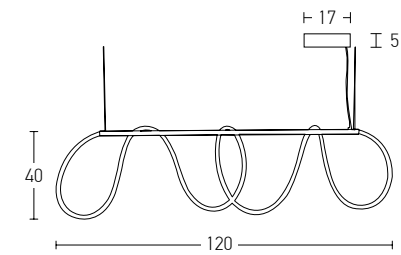

Power 60W
Input 220-240V, 50/60Hz
Color Temperature 3000K
Lumen 3600Lm
Cri 80
Dimensions Ø: 80cm H: 35cm
Base Ø: 17cm H: 5cm
Non Dimmable ☒
Material Metal - Silicon
Special Feature 360° Lighting Tube Ø: 2.4cm
190cm Cable Adjustable
Color Gold Matt / **Code 19261**

Power 60W
Input 220-240V, 50/60Hz
Color Temperature 3000K
Lumen 3600Lm
Cri 80
Dimensions L: 120cm H: 40cm
Base Ø: 17cm H: 5cm
Non Dimmable ☒
Material Metal - Silicon
Special Feature 360° Lighting Tube Ø: 2.4cm
220cm Cable Adjustable
Color Gold Matt / **Code 19254**

Power 40W
Input 220-240V, 50/60Hz
Color Temperature 3000K
Lumen 2400Lm
Cri 80
Dimensions L: 35cm H: 70cm
Base Ø: 15cm L: 11.5cm
Non Dimmable ☒
Material Metal - Silicon
Special Feature 360° Lighting Tube Ø: 2.4cm
Color Gold Matt / **Code 19255**