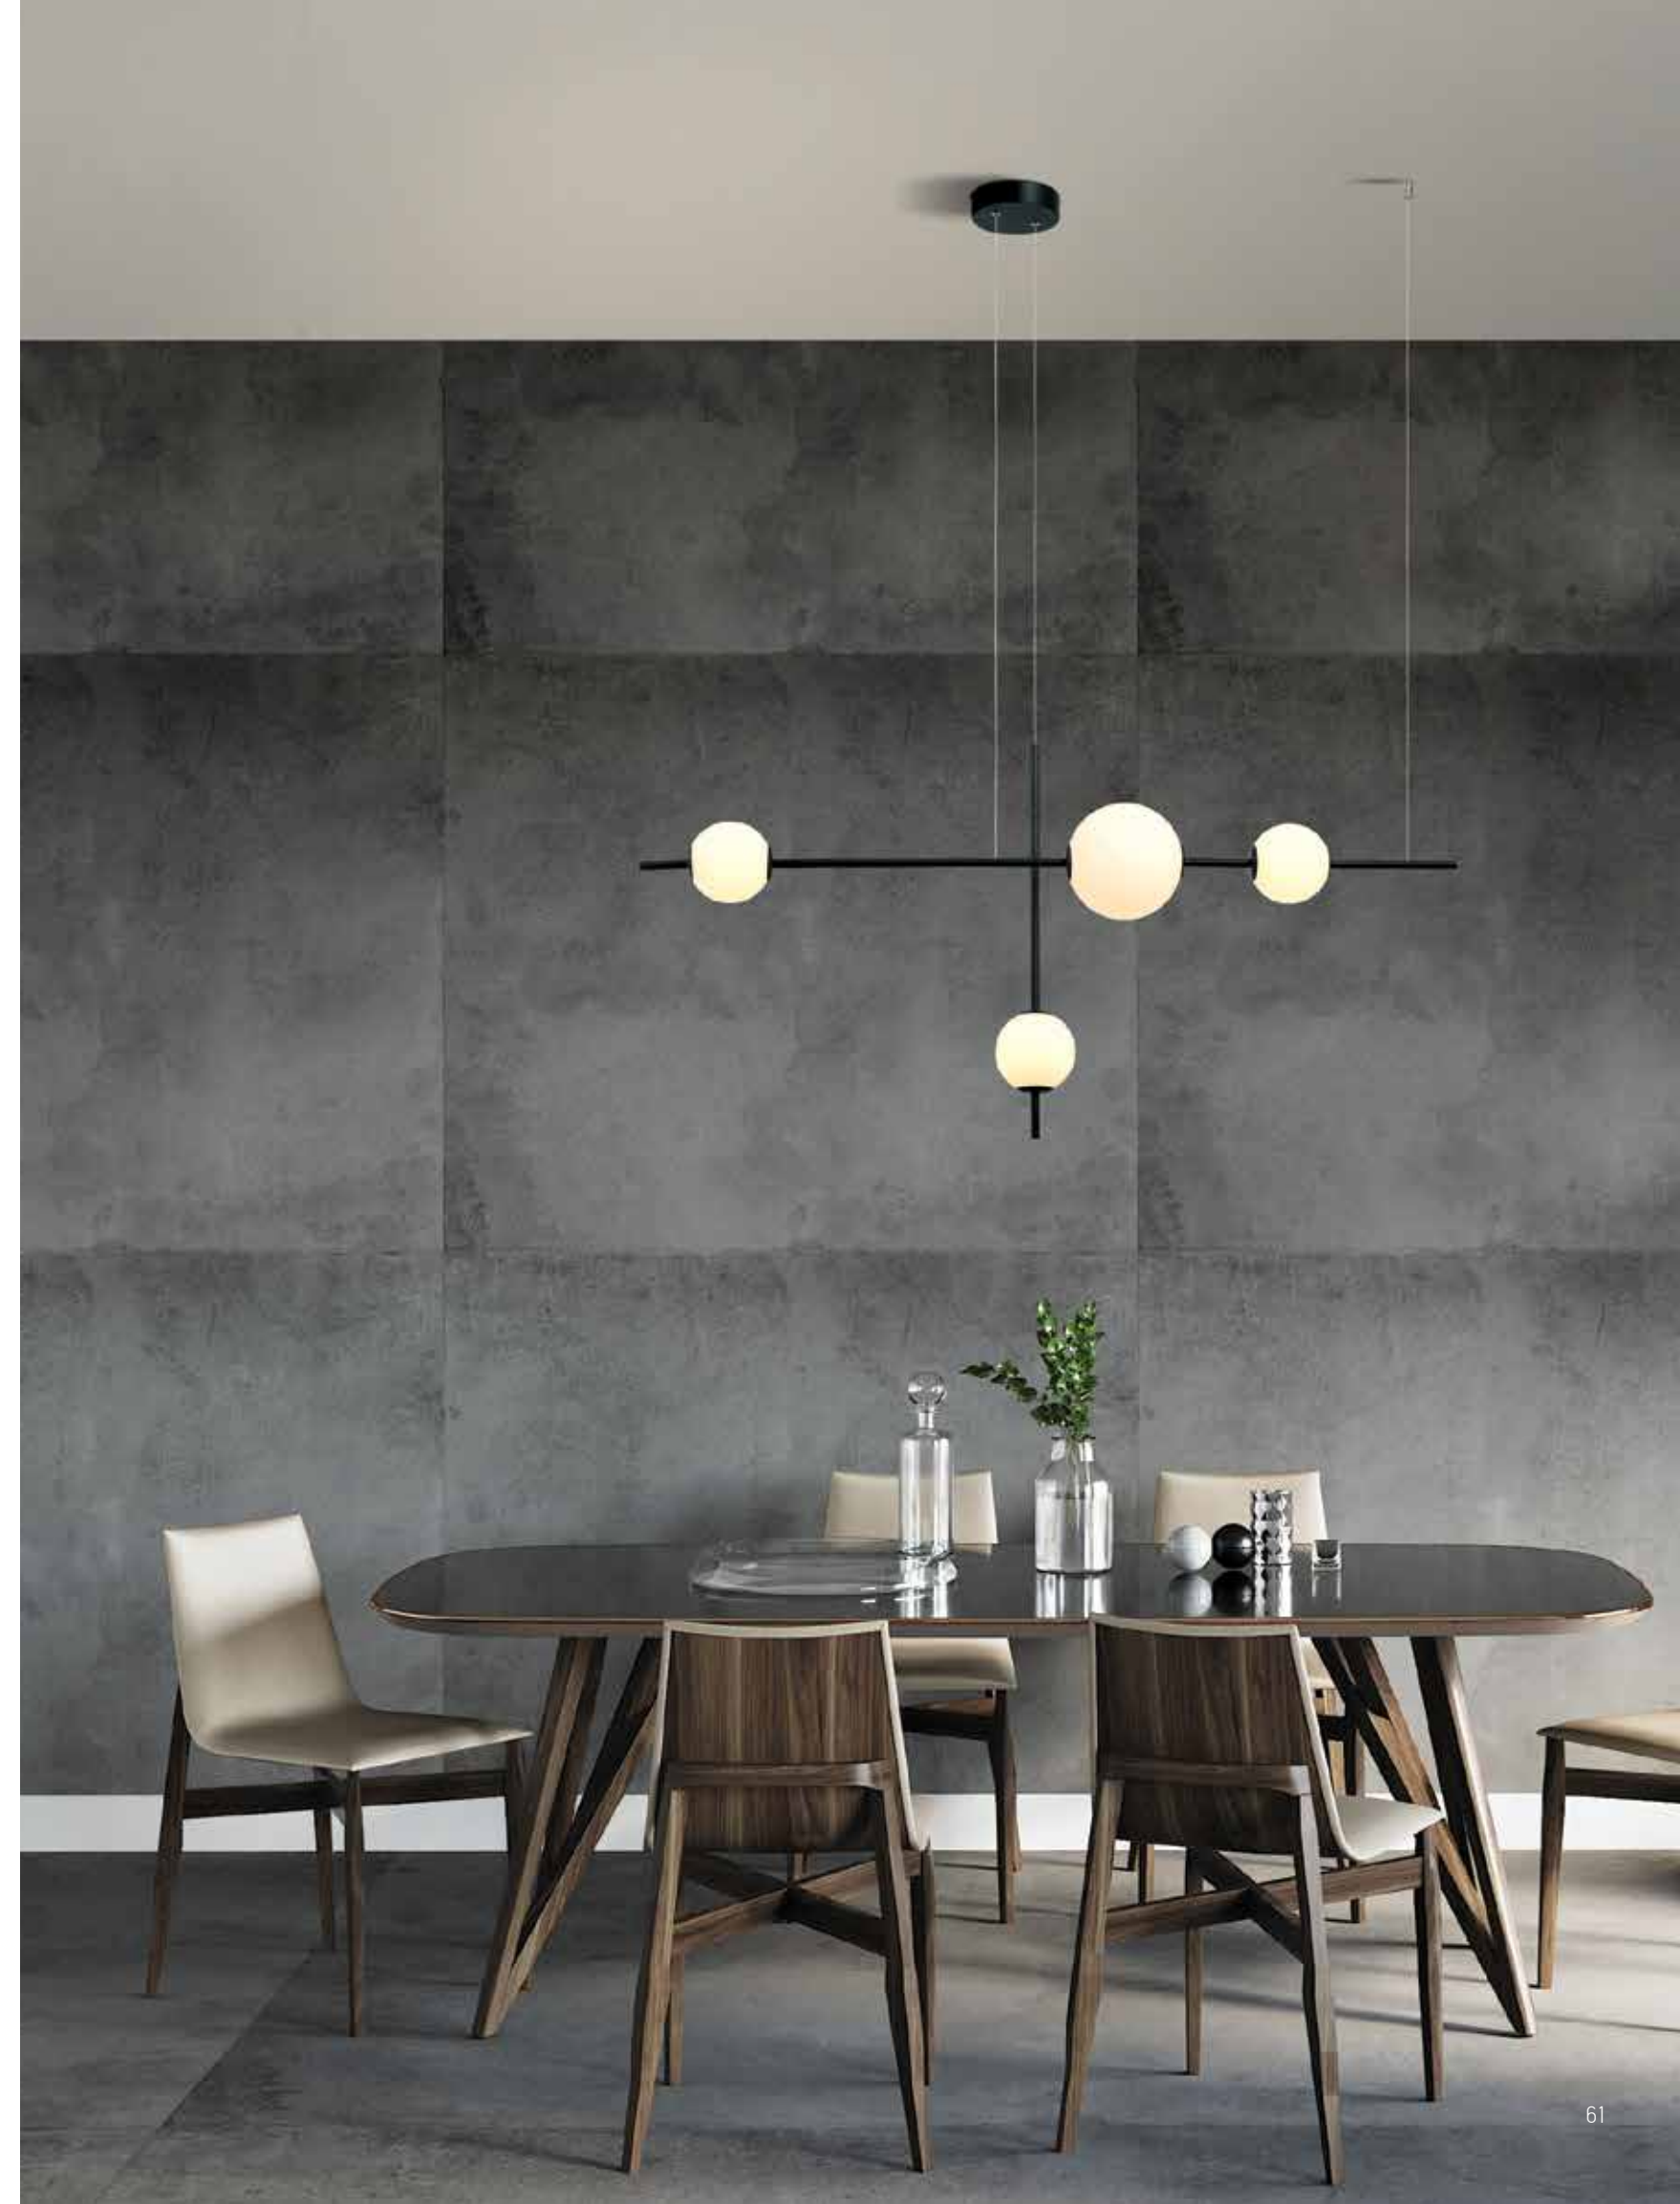

Power 18W
Input 220-240V, 50/60Hz
Color Temperature 3000K
Lumen 1440Lm
Cri 80
Dimensions L: 110cm H: 205cm
Base Ø: 13cm H: 3.2cm
Dimmable ☐
Material Metal - Opal Glass
Special Feature Step Dimming 10%-40%-100%
Glass Ø: 16cm
Glass Ø: 11cm
Color Black Matt / **Code 20131**

Power 12W
Input 220-240V, 50/60Hz
Color Temperature 3000K
Lumen 960Lm
Cri 80
Dimensions H: 78cm
Non Dimmable ☒
Material Metal - Opal Glass
Special Feature 140cm Cable Adjustable
Glass Ø: 16cm
Glass Ø: 11cm
Color Black Matt / **Code 20132**