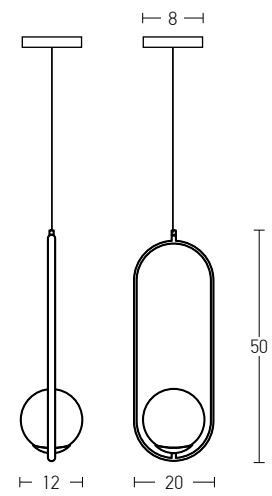

Bulb 1xG9 Led
Power MAX 9W
Input 220-240V, 50/60Hz
Dimensions W: 20cm H: 50cm
Base Ø: 8cm H: 2cm
Material Metal - Opal Glass
Special Feature 150cm Cable Adjustable
Opal Glass Ø: 12cm
Color Bronze / Code 18142-BR

Bulb 1xG9 Led
Power MAX 9W
Input 220-240V, 50/60Hz
Dimensions W: 11cm H: 23cm
Base Ø: 8cm H: 2cm
Material Metal - Opal Glass
Special Feature 150cm Cable Adjustable
Opal Glass Ø: 8cm
Color Bronze / Code 18143