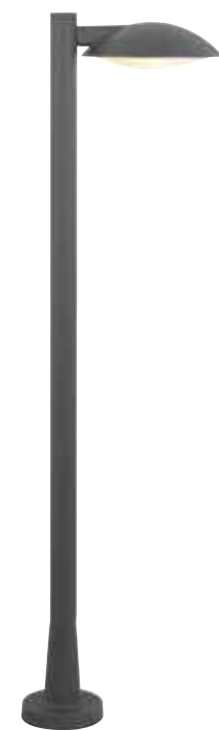

Power 12W
Input 220-240V, 50/60Hz
Color Temperature 3000K
Lumen 1080Lm
Cri 80
IP 54
Dimensions Ø: 20cm L: 30.2cm H: 100cm
Material Aluminium - PC Diffuser
Color Graphite / **Code E174**