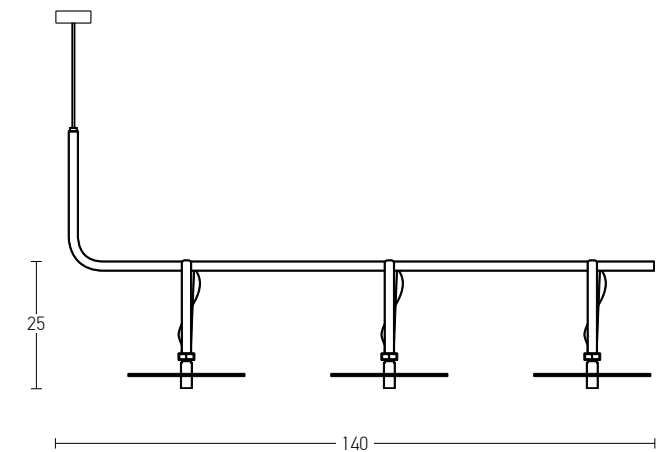

Power	3x5W
Input	220-240V, 50/60Hz
Color Temperature	3000K
Lumen	1800Lm
Cri	80
Dimensions	L: 140cm W: 26cm H: 63cm
Base	Ø: 10cm H: 3.5cm
Non Dimmable	☒
Material	Metal - Aluminium - Leather
Special Feature	100cm Cable Adjustable
Color	Sandy Black / Code 18138-B