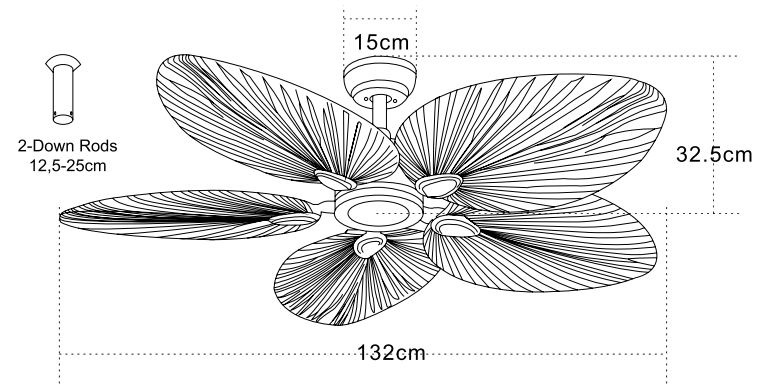

Color White Matt - Natural Wood Blades / **Code 19140**
 Color Black Matt - Natural Wood Blades / **Code 19141**

Indoor Ceiling Fans

Led Light Source	Without Light
Input	220-240V, 50/60Hz
dB	23
Dimensions	52" Ø: 132cm H: 32.5-45cm
Air Flow	145.3m ³ / min
Night Mode	Time Setting 1h / 2h / 4h / 8h
Material	Metal - Wood
Special Feature	2 Down Rods 12.5-25cm Summer Function
Motor Feature	AC Motor 62W 3 Speeds
Color	Coffee Matt - Cherry Wood Blades / Code 19143
Color	Chrome Matt - Natural Wood Blades / Code 19142