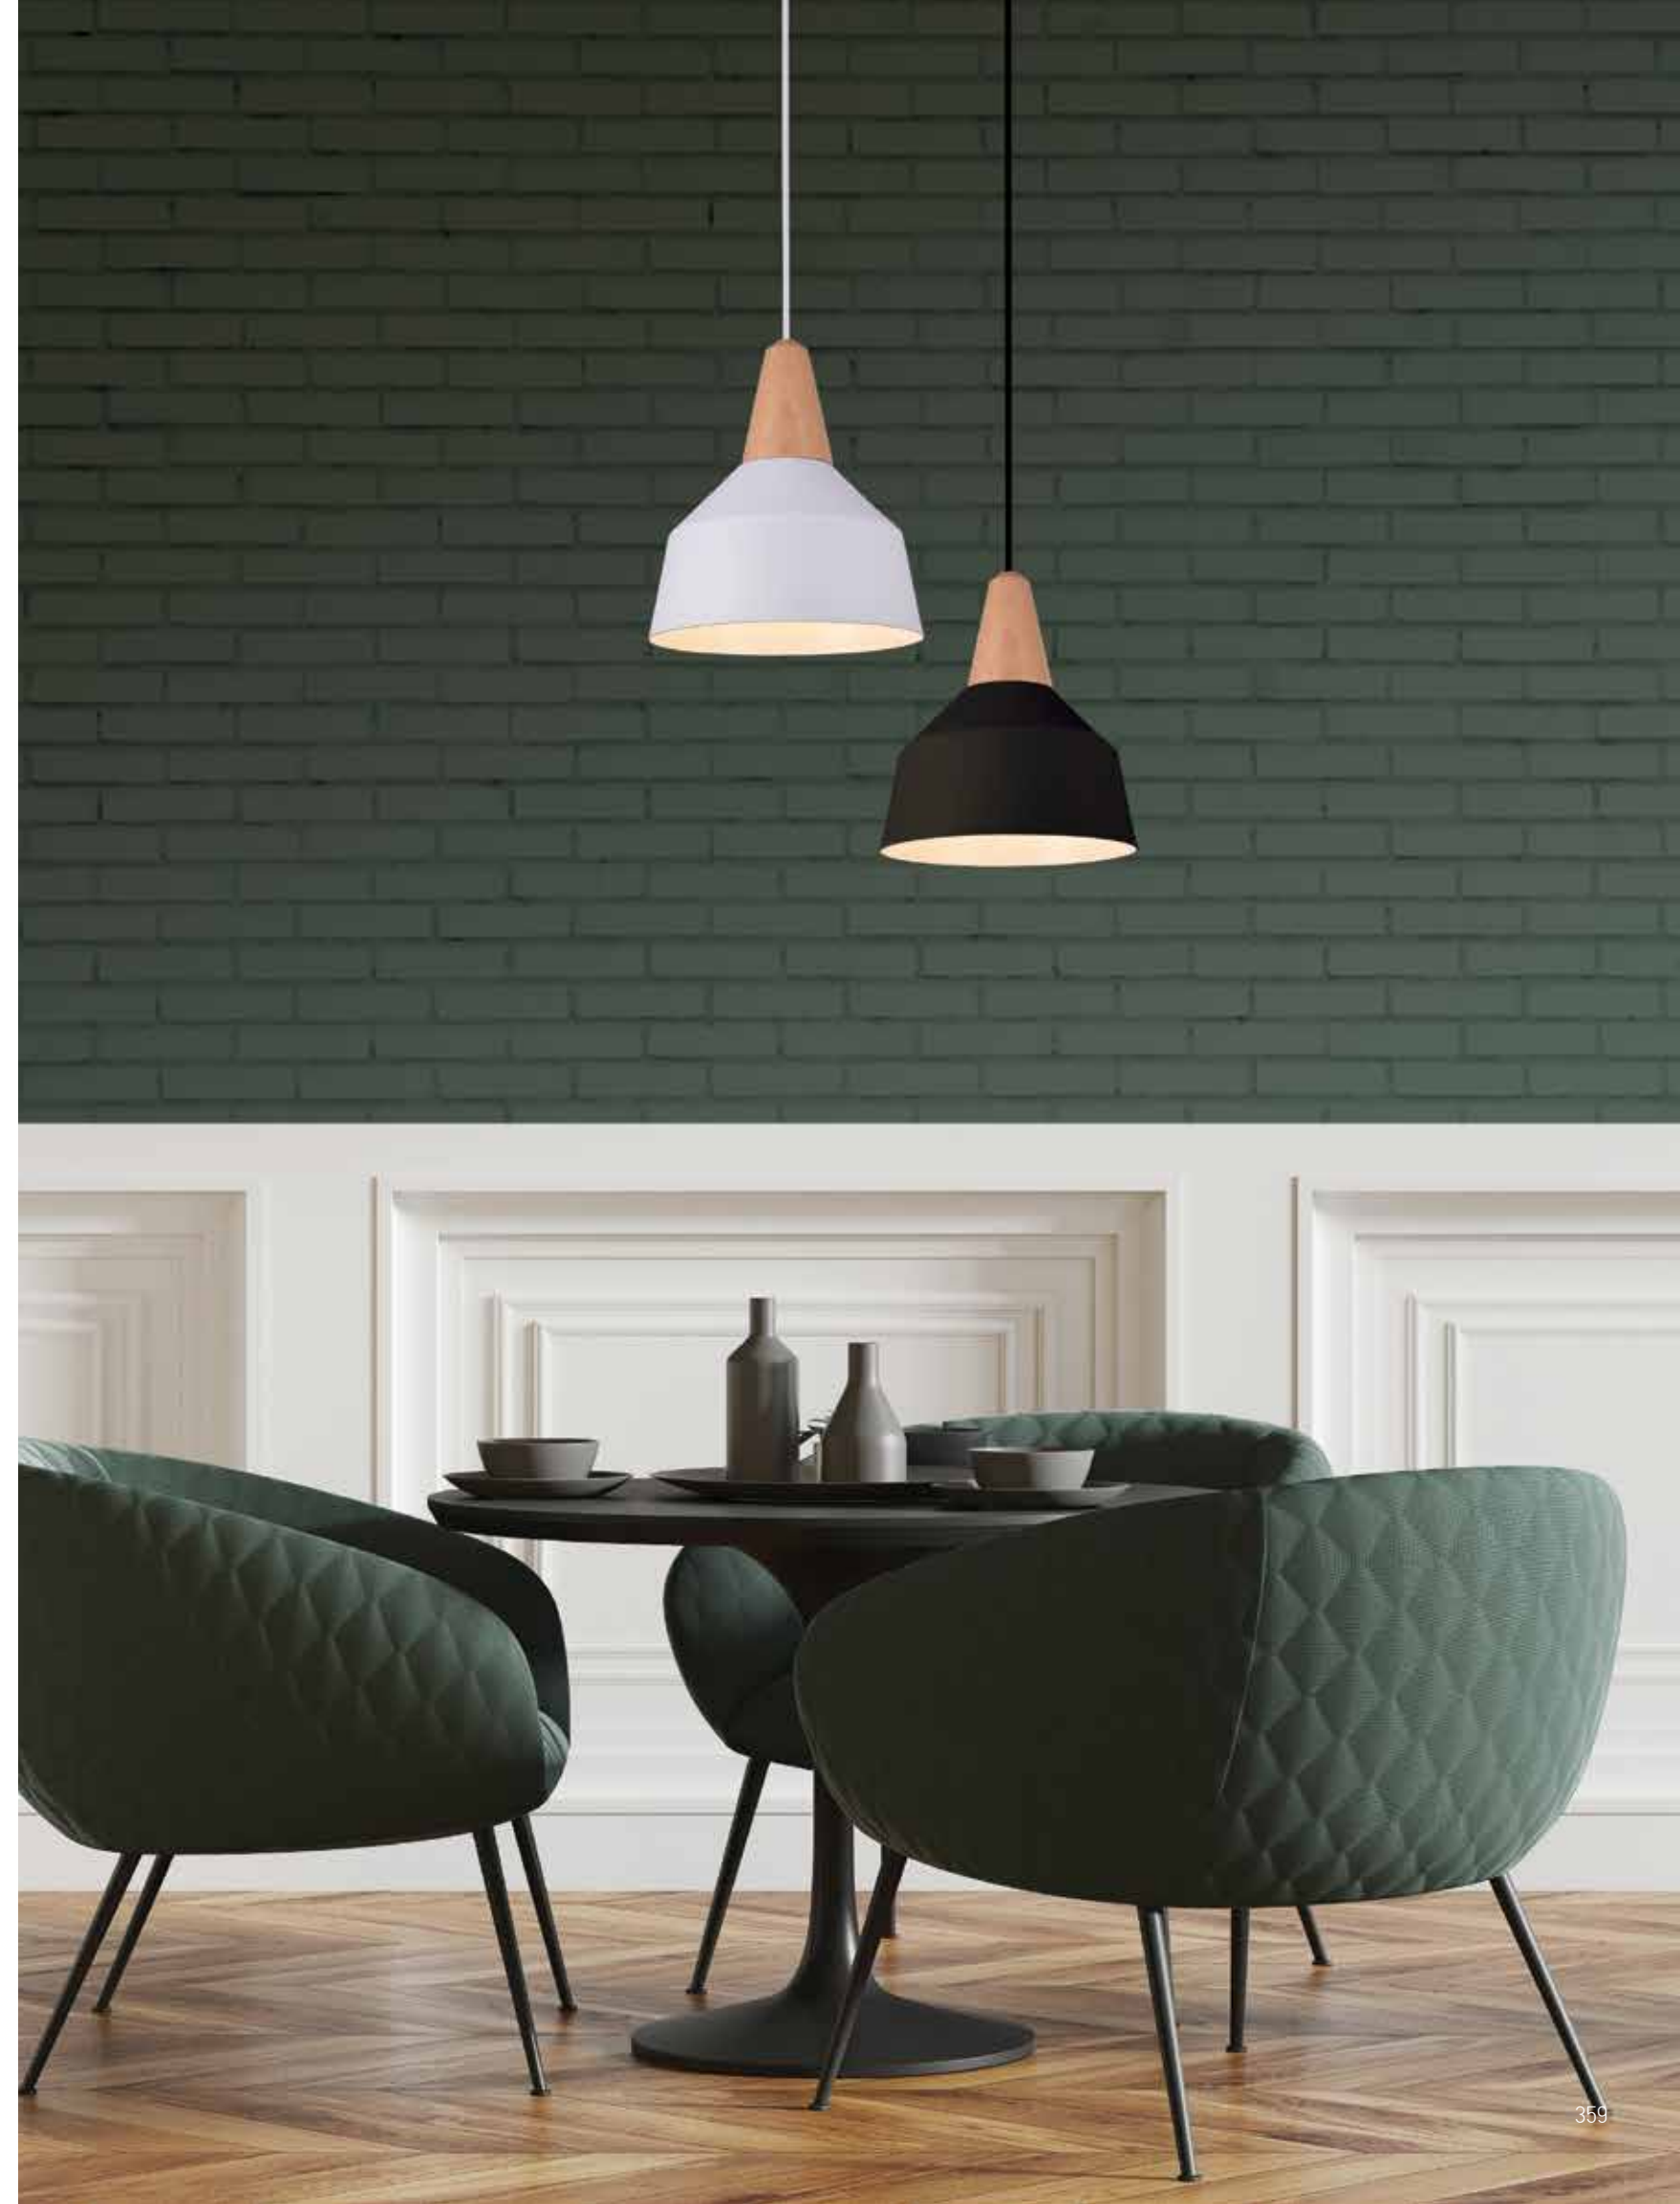

Bulb 1xE27
Power MAX 40W
Input 220-240V, 50/60Hz
Dimensions Ø: 33cm H: 23cm
Base Ø: 10cm H: 4.5cm
Material Aluminium - Wood
Special Feature 150cm Cable Adjustable
Color Black Matt / **Code 180085**

Bulb 1xE27
Power MAX 40W
Input 220-240V, 50/60Hz
Dimensions Ø: 30cm H: 23cm
Base Ø: 10cm H: 4.5cm
Material Aluminium - Wood
Special Feature 150cm Cable Adjustable
Color White Matt / **Code 180090**

Bulb 1xE27
Power MAX 40W
Input 220-240V, 50/60Hz
Dimensions Ø: 23cm H: 28cm
Base Ø: 10cm H: 4.5cm
Material Aluminium - Wood
Special Feature 150cm Cable Adjustable
Color Black Matt / **Code 180088**
Color White Matt / **Code 180086**

Suggested Trimless Canopy **Code 20144**