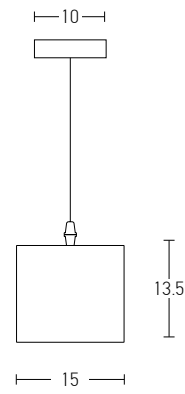

Bulb 1xE27
Power MAX 40W
Input 220-240V, 50/60Hz
Dimensions L: 15cm W: 15cm H: 13.5cm
Base Ø: 10cm H: 2.5cm
Material Concrete
Special Feature 100cm Cable Adjustable
Color Concrete - Chrome Base / **Code 1658**