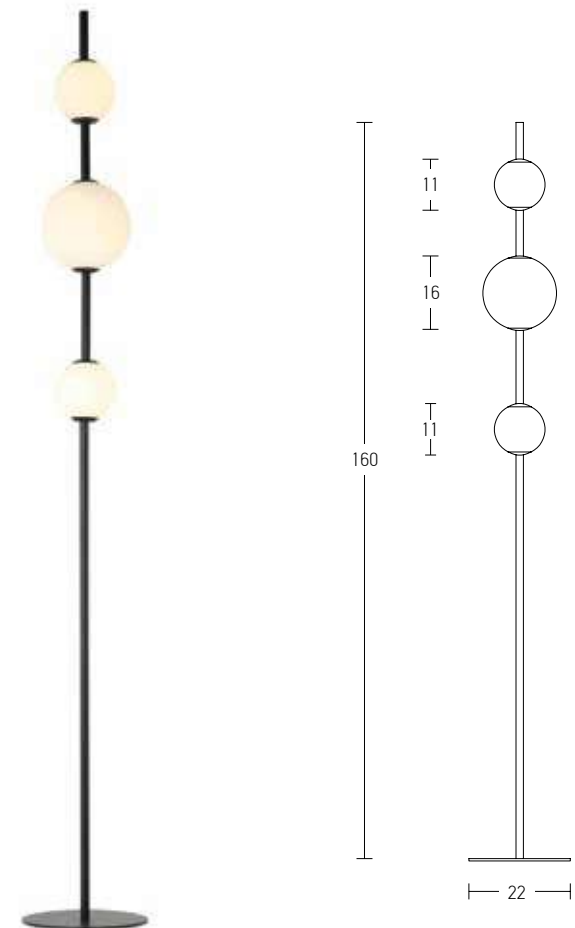

Power 6W
Input 220-240V, 50/60Hz
Color Temperature 3000K
Lumen 480Lm
Cri 80
Dimensions H: 42cm
Base Ø: 14cm H: 0.5cm
Non Dimmable ☒
Material Metal - Opal Glass
Special Feature 100cm Cable Available
Glass Ø: 11 cm
Color Black Matt / **Code 20134**

Power 12W
Input 220-240V, 50/60Hz
Color Temperature 3000K
Lumen 960Lm
Cri 80
Dimensions H: 160cm
Base Ø: 22cm H: 0.5cm
Non Dimmable ☒
Material Metal - Opal Glass
Special Feature 200cm Cable Available
Glass Ø: 16cm
Glass Ø: 11 cm
Color Black Matt / **Code 20135**