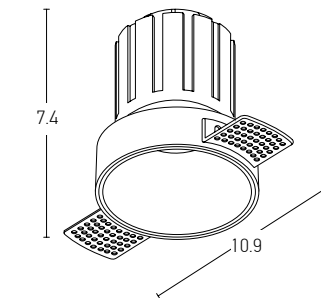

Power 6W
Input 220-240V, 50/60Hz
Color Temperature 3000K
Lumen 450Lm
Cri 90
Dimensions Ø: 6.2cm W: 10.9cm H: 7.4cm
Cutting Hole Ø: 6.2cm
Beam Angle 22°
Non Dimmable ☒
Material Aluminium
Depth Required JT : 8cm
Driver Included (135mA)
Color Sandy Black / **Code S095-B**
Color Copper Matt / **Code S095-C**
Color Gold Matt / **Code S095-G**