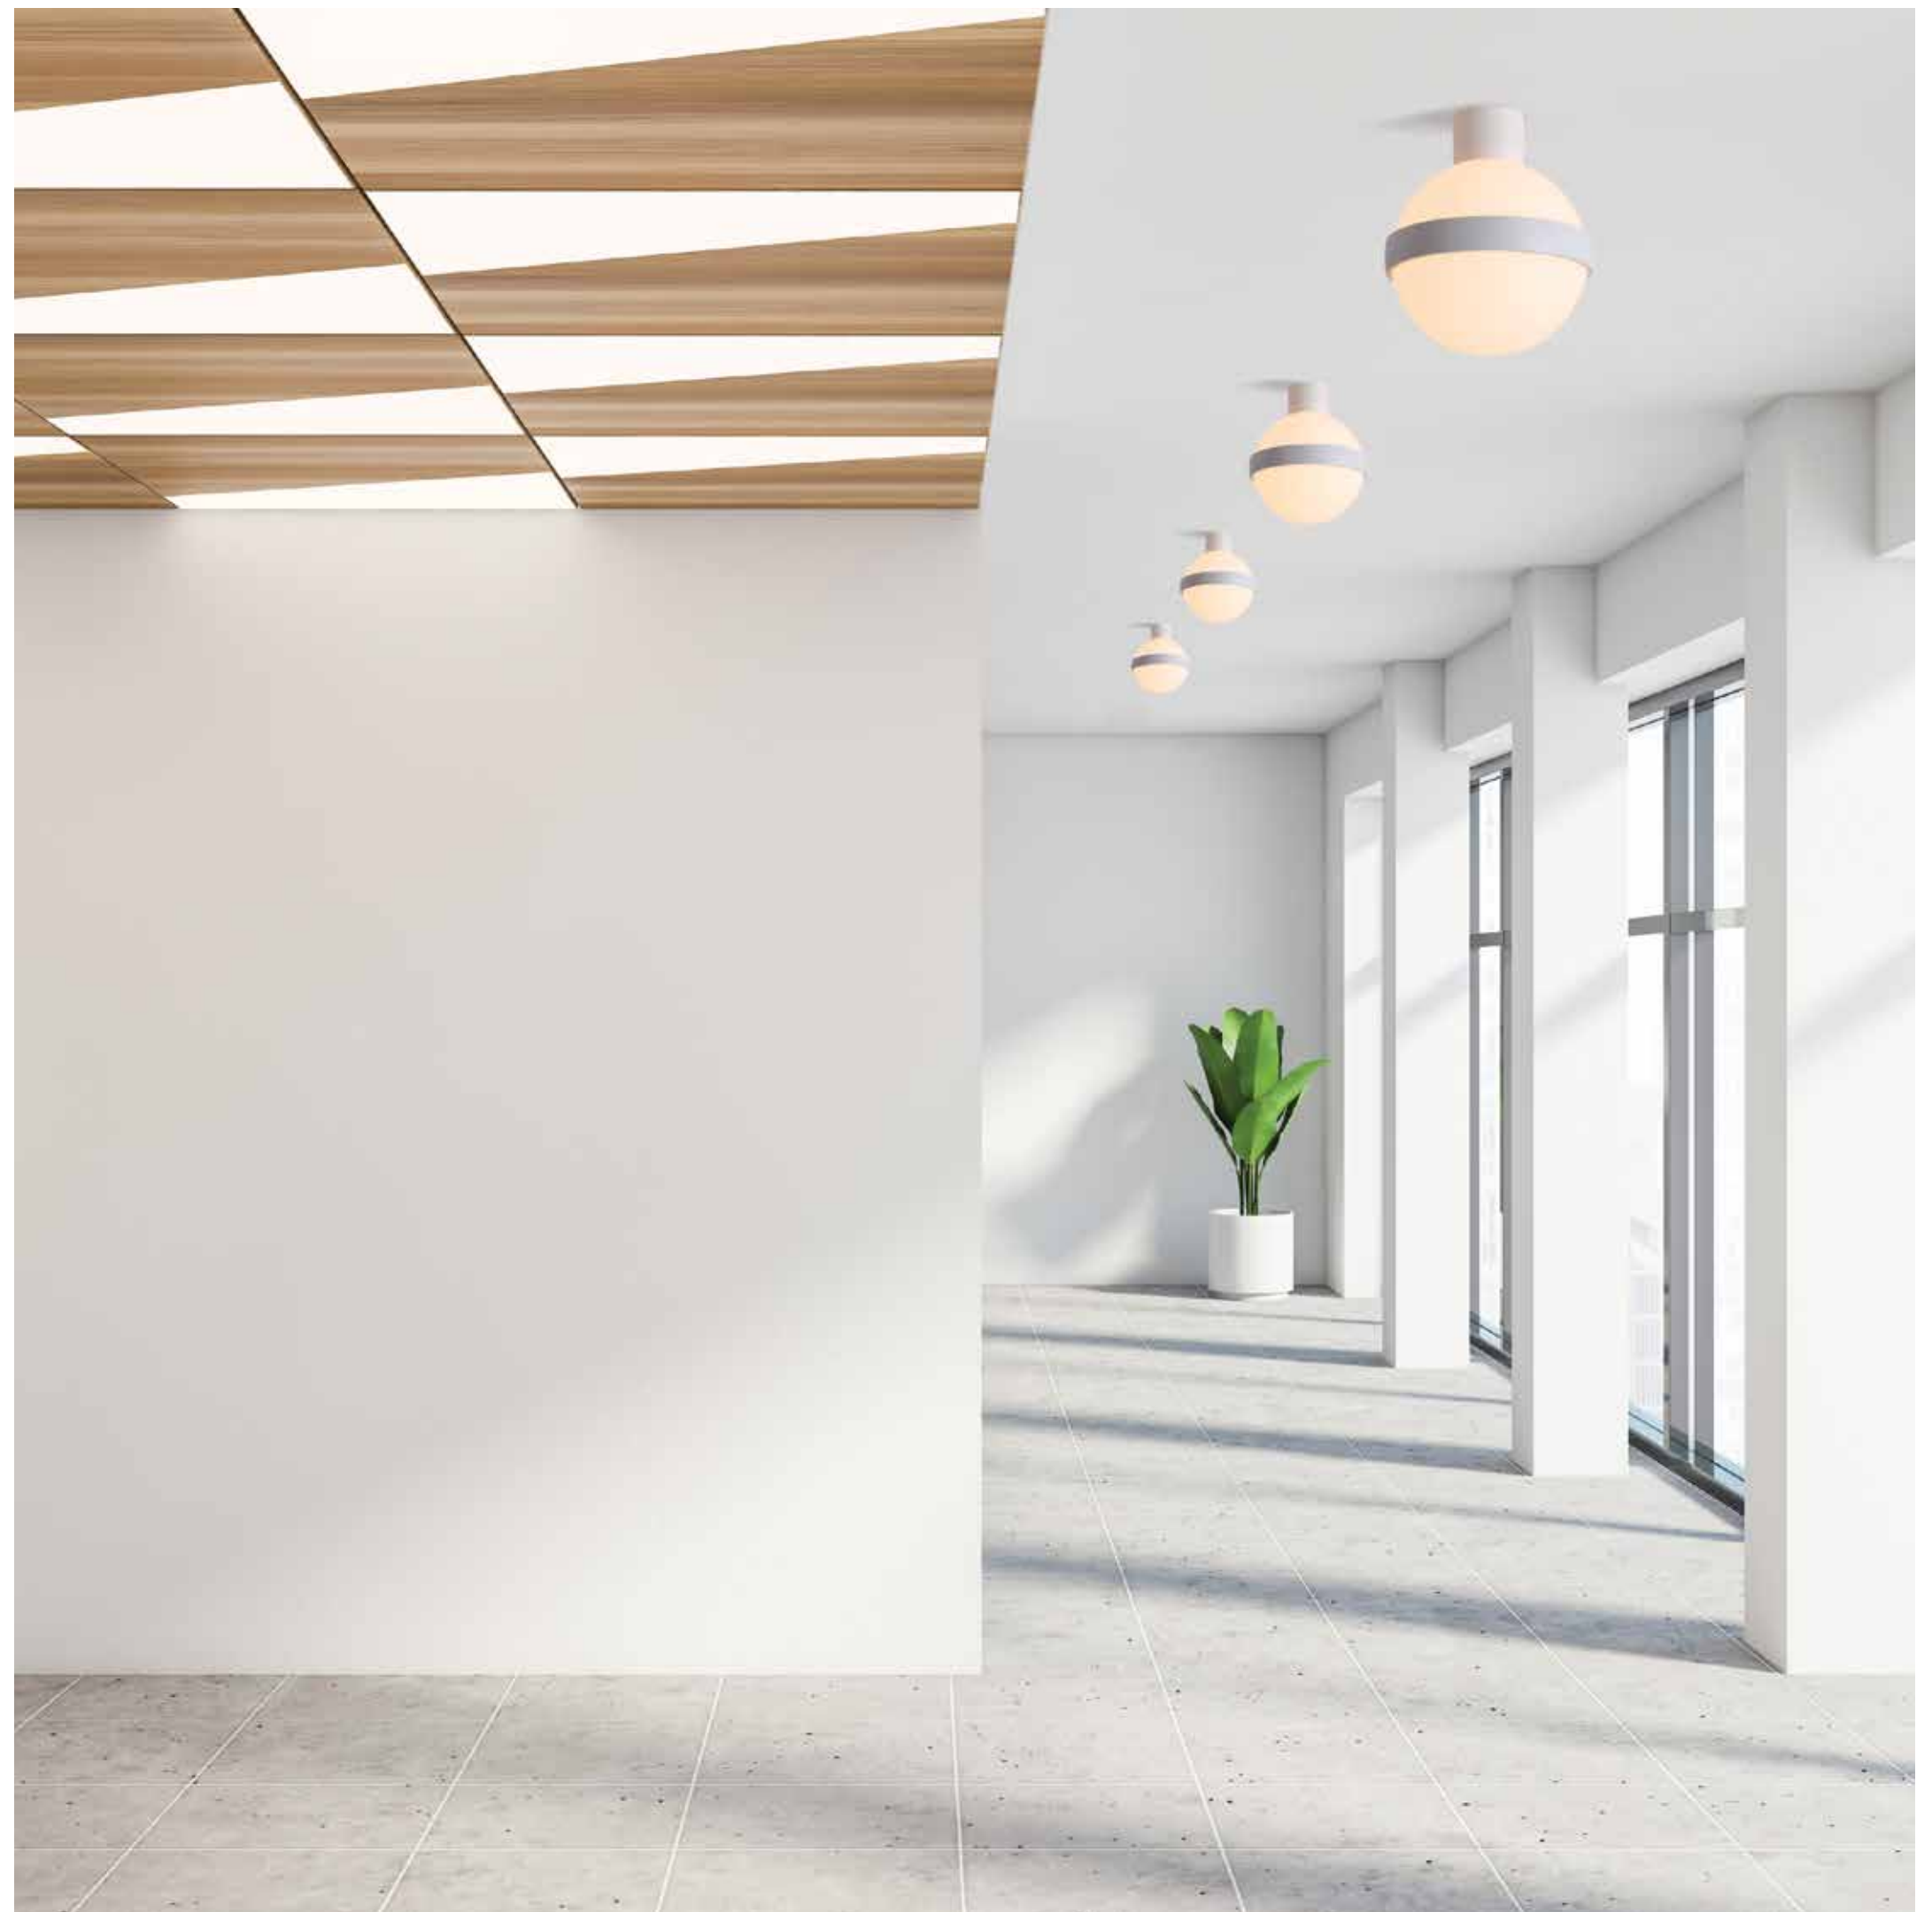

Power 5.6W
Input 220-240V, 50/60Hz
Color Temperature 3000K
Lumen 400Lm
Cri 80
Dimensions Ø: 13cm H: 16.5cm
Base Ø: 6.5cm H: 5.5cm
Non Dimmable ☒
Material Metal - Acrylic
Color White Matt / **Code 20169**
Grey / **Code 20170**

Power 8W
Input 220-240V, 50/60Hz
Color Temperature 3000K
Lumen 560Lm
Cri 80
Dimensions Ø: 19cm H: 22.5cm
Base Ø: 6.5cm H: 6.5cm
Non Dimmable ☒
Material Metal - Acrylic
Color White Matt / **Code 20171**
Grey / **Code 20172**