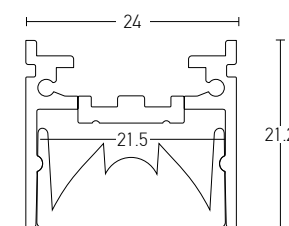

2m Profile + PMMA Lens Cover Degrees 30°, Aluminium

Profile Set
20325-30D 2m Aluminium Profile + 2m PMMA Lens Cover (Degrees 30°) + 4pcs Metal Clips