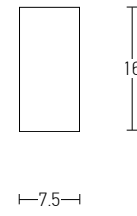

Bulb 2xGU10
Power MAX 25W
Input 220-240V, 50/60Hz
Dimensions L: 7.5cm W: 7cm H: 16cm
Material Concrete
Color Concrete / **Code 180022**