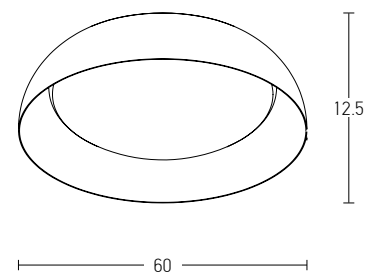

Power 50W
Input 220-240V, 50/60Hz
Color Temperature 3000K
Lumen 4000Lm
Cri 80
Dimensions Ø: 60cm H: 12.5cm
Base Ø: 6cm H: 16cm
Non Dimmable ☒
Material Aluminium - Acrylic
Special Feature 200cm Cable Adjustable
Color Brushed Copper / **Code 1964**