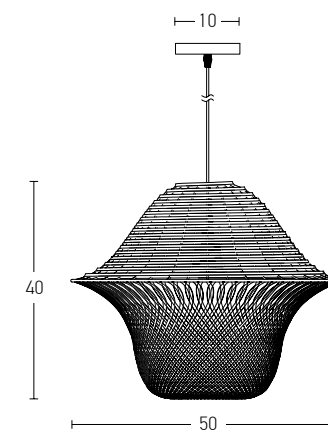

Bulb 1xE27
Power MAX 15W
Input 220-240V, 50/60Hz
Dimensions Ø: 50cm H: 40cm
Base Ø: 10cm H: 2cm
Material Metal - Rattan
Special Feature 200cm Cable Adjustable
Color Black / **Code 20153**