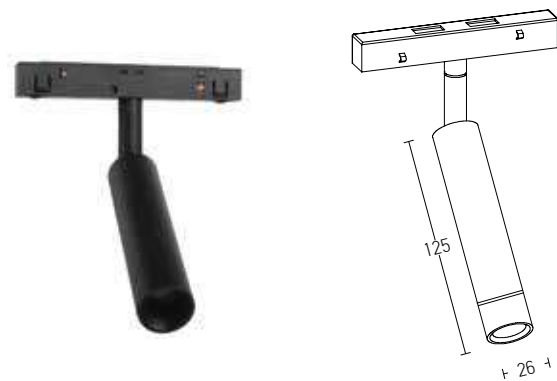

Power 5W
 Input 48V
 Color Temperature 3000K
 Lumen 550Lm
 Cri 80
 Dimensions Ø: 27mm H: 145mm
 Beam Angle 24°
 Non Dimmable
 Material Aluminium
 Color Sandy Black / Code 20179
 Gold / Code 20180
OSRAM