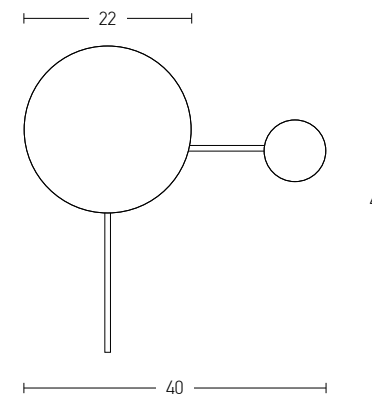

Bulb 1xE27
Power MAX 40W
Input 220-240V, 50/60Hz
Dimensions Ø: 33cm L: 15cm
Base Ø: 8cm H: 2cm
Material Metal
Color Copper Rusty / **Code 1484**

Bulb 1xG9 Led
Power MAX 9W
Input 220-240V, 50/60Hz
Dimensions L: 11cm W: 40cm H: 40cm
Material Metal - Opal Glass
Special Feature Opal Glass Ø: 8cm
Color Black Matt - Copper Rusty / **Code 18136**

Bulb 1xE14
Power MAX 40W
Input 220-240V, 50/60Hz
Dimensions Ø: 8cm L: 14cm
Material Metal
Color Old Steel / **Code 16153**

Bulb 1xG9 Led
Power MAX 9W
Input 220-240V, 50/60Hz
Dimensions Ø: 26cm L: 11cm
Material Metal - Opal Glass
Special Feature Opal Glass Ø: 8cm
Color Copper Rusty / **Code 17105**
Color Black Matt / **Code 17104**