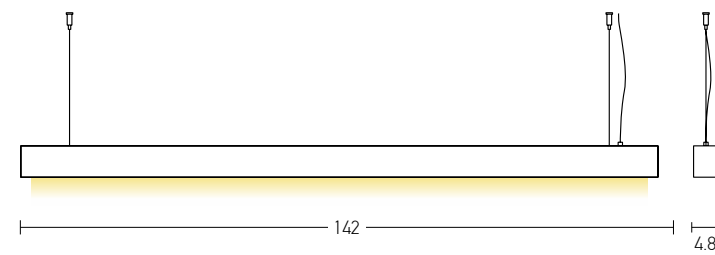

Power 45W
Input 220-240V, 50/60Hz
Color Temperature 3000K
Lumen 6300Lm
Cri 80
Dimensions L: 142cm W: 4.8cm H: 7.8cm
Base Ø: 8cm H: 2cm
Non Dimmable ☒
Material Aluminium - PC Diffuser
Special Feature 200cm Cable Adjustable
Optional Dimming DALI
Color Old Steel / **Code 17210**