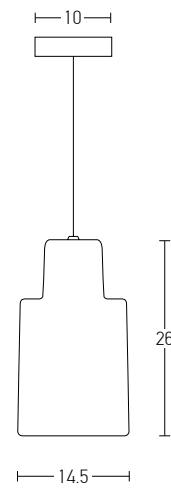

Bulb 1xE27
Power MAX 40W
Input 220-240V, 50/60Hz
Dimensions Ø: 14.5cm H: 26cm
Base Ø: 10cm H: 2.5cm
Material Concrete
Special Feature 120cm Cable Adjustable
Color Concrete - Chrome Base / **Code 1582**