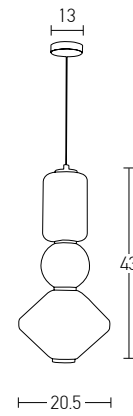

Bulb 1xE27
Power MAX 40W
Input 220-240V, 50/60Hz
Dimensions Ø: 30cm H: 25cm
Base Ø: 10cm H: 2.5cm
Material Metal - Opal Glass
Special Feature 200cm Cable Adjustable
Color Gold Matt / **Code 20124**
Color White Matt / **Code 20125**