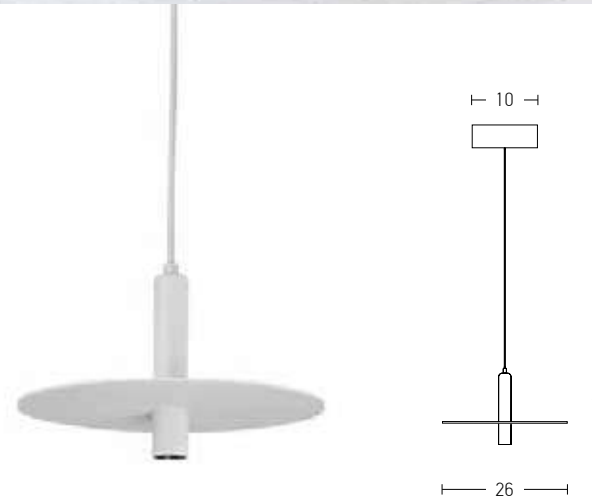

Power	7W
Input	220-240V, 50/60Hz
Color Temperature	3000K
Lumen	840Lm
Cri	80
Dimensions	Ø: 26cm H: 17cm
Base	Ø: 10cm H: 3.5cm
Non Dimmable	☒
Material	Metal - Aluminium
Special Feature	150cm Cable Adjustable
Color	Sandy Black / Code 18139-B Sandy White / Code 18139-W