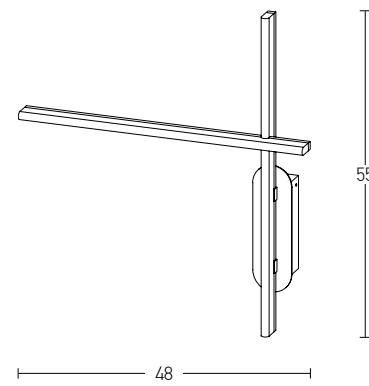

Power 20W
Input 220-240V, 50/60Hz
Color Temperature 3000K
Lumen 1600Lm
Cri 80
Dimensions L: 10cm W: 48cm H: 55cm
Base W: 5.5cm H: 15.5cm
Non Dimmable ☒
Material Metal - Aluminium - Acrylic
Special Feature Profile 1x3cm
Color Black Matt / **Code 1945**