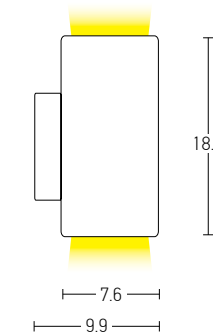

Bulb 2xGU10
Power MAX 9W
Input 220-240V, 50/60Hz
IP 54
Dimensions Ø: 7.6cm L: 9.9cm H: 18.6cm
Material ABS - PC Diffuser
Color White / **Code E186**