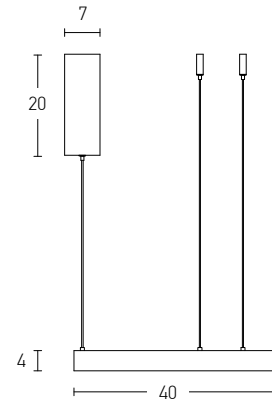

Model Finishing

Brushed Gold Matt

Brushed Coffee

Sandy White

Sandy Black

Indoor Led Lighting

Power 25W
 Input 220-240V, 50/60Hz
 Color Temperature 3000K
 Lumen 2000Lm
 Cri 80
 Dimensions Ø: 40cm H: 4cm
 Base Ø: 7cm H: 20cm
 Dimmable Triac
 Material Aluminium - Acrylic
 Special Feature 210cm Cable Adjustable
 Profile 4x2cm
 Color Brushed Gold Matt / **Code 2005**