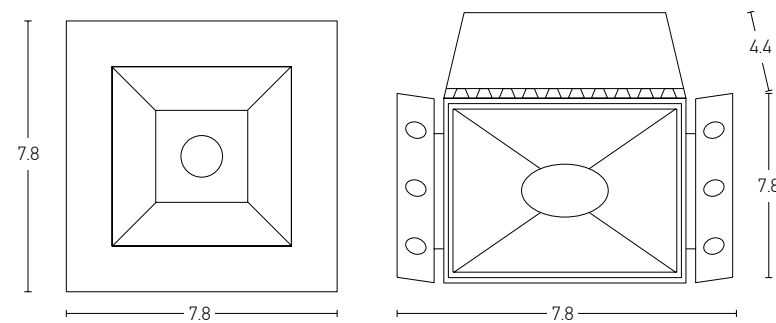

Down Light
Dimensions
Cutting Hole
Material
Depth Required
Color
Color

L: 7.8cm W: 7.8cm H: 4.4cm
7.8 x 7.8cm
Aluminium
10cm
Sandy White - Black Reflector / **Code S091**
Sandy White - White Reflector/ **Code S090**