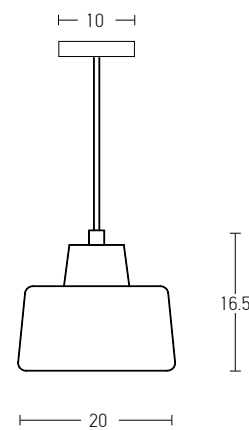

Bulb 1xE27
Power MAX 40W
Input 220-240V, 50/60Hz
Dimensions Ø: 20cm H: 16.5cm
Base Ø: 10cm H: 2cm
Material Aluminium
Special Feature 150cm Cable Adjustable
Color White Matt - Copper / **Code 180080**