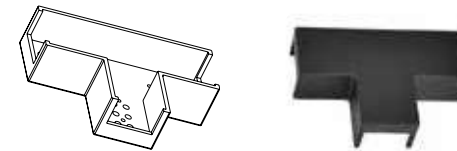

Corner Connector for 48V Soft Track

Dimensions L: 4.8cm W: 1.8cm H: 2.4cm
Material Plastic

Color Black / Code 20282

T Connector for 48V Soft Track

Dimensions L: 7.1cm W: 1.8cm H: 2.4cm
Material Plastic

Color Black / Code 20283