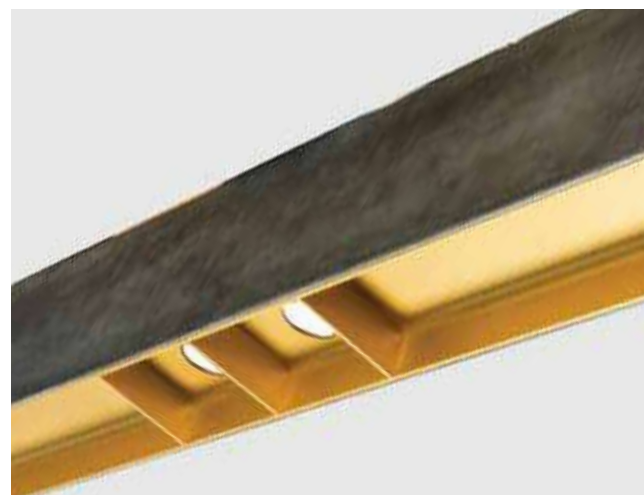

Power 45W
Input 220-240V, 50/60Hz
Color Temperature 3000K
Lumen 6300Lm
Cri 80
Dimensions L: 142cm W: 4.8cm H: 7.8cm
Base Ø: 8cm H: 2cm
Non Dimmable ☒
Material Aluminium - PC Diffuser
Special Feature 200cm Cable Adjustable
Optional Dimming DALI
Color Old Steel / **Code 17210**

Power 18W + 36W
Input 220-240V, 50/60Hz
Color Temperature 3000K
Lumen 7560Lm
Cri 80
Dimensions L: 142cm W: 4.8cm H: 7.8cm
Base Ø: 8cm H: 2cm
Non Dimmable ☒
Material Aluminium
Special Feature 200cm Cable Adjustable
Optional Dimming DALI
Color Copper Rusty - Sandy Black / **Code 17211-CB**
Color Old Steel - Gold Matt / **Code 17211-OG**