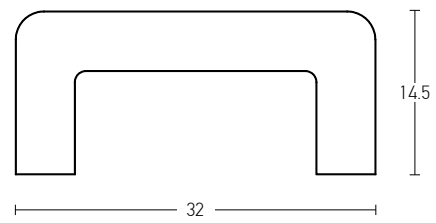

Bulb 1xG9
Power MAX 25W
Input 220-240V , 50/60Hz
Dimensions L: 14.5cm W: 32cm H: 5.5cm
Material Gypsum
Color Pure White / **Code 180026**

Bulb 1xG9
Power MAX 25W
Input 220-240V , 50/60Hz
Dimensions L: 10cm W: 20cm H: 6cm
Material Gypsum
Color Pure White / **Code 180027**