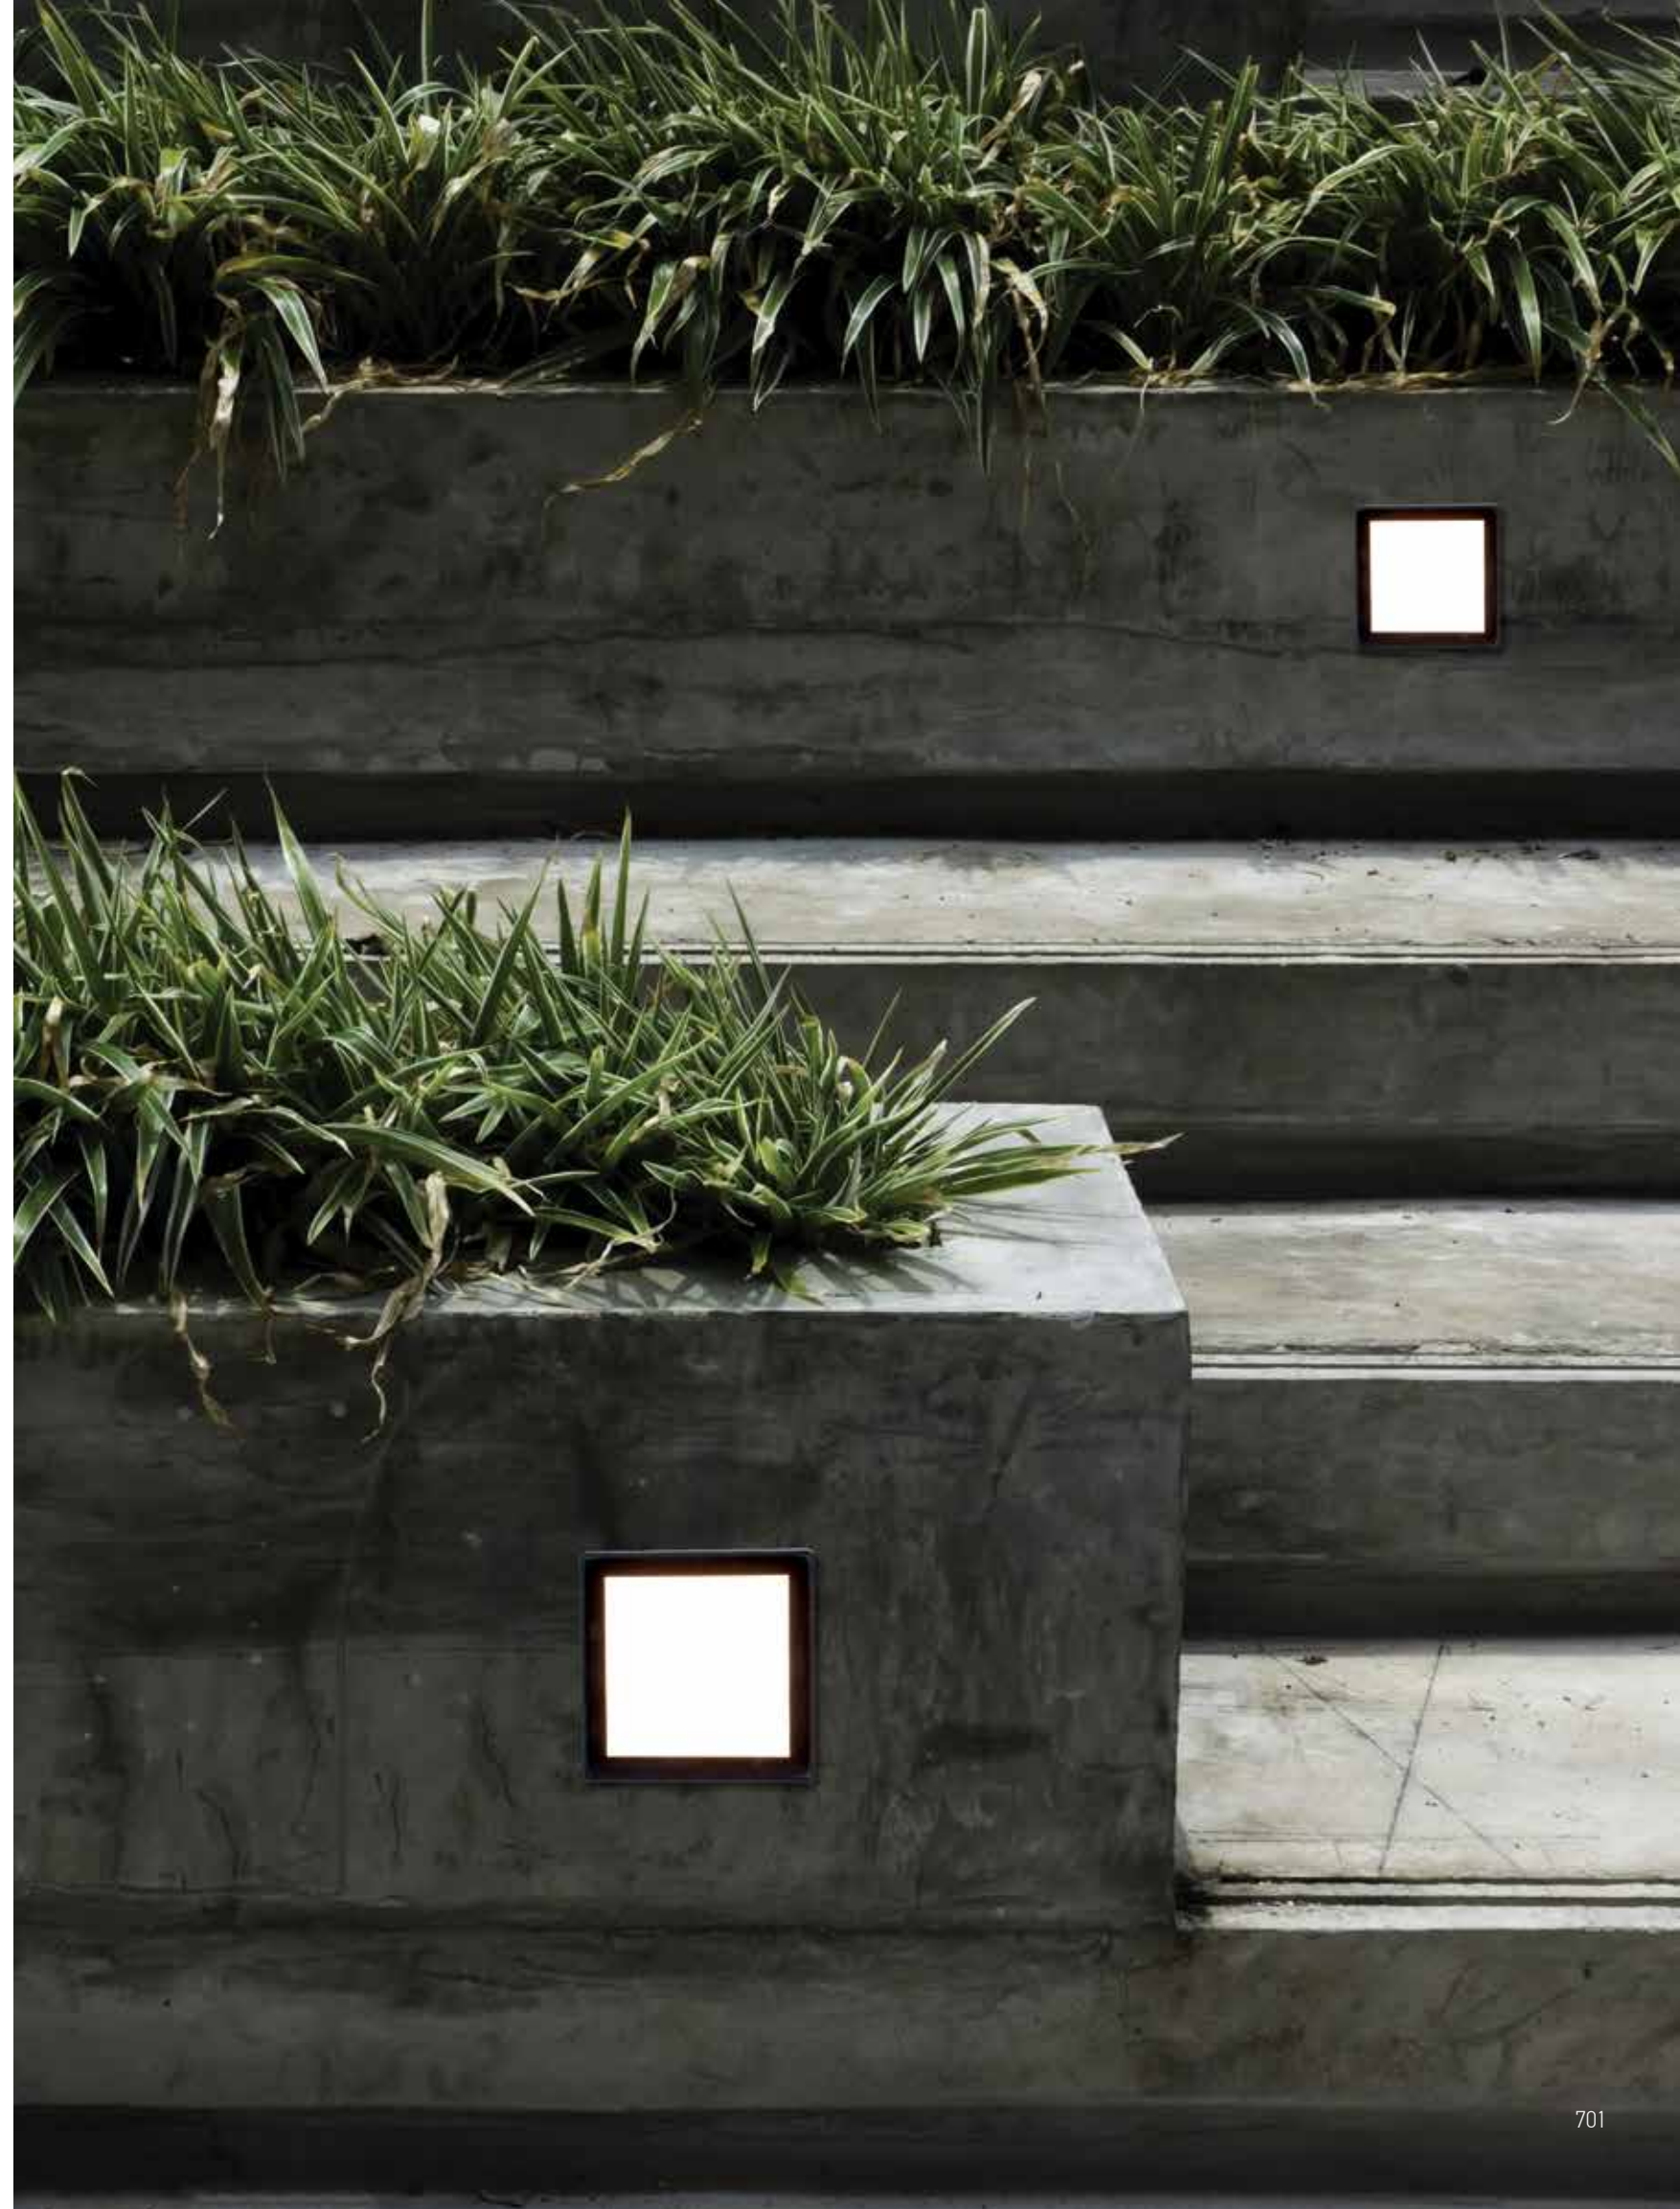

Power	4W
Input	220-240V, 50/60Hz
Color Temperature	3000K
Lumen	300Lm
Cri	80
IP	65
Dimensions	L: 9cm W: 9cm H: 4.1cm
Recessed Mounting Box	L: 7.3cm W: 7.3cm (Included)
Depth	∩∩: 6cm
Material	Aluminium - Tempered Glass
Color	Graphite / Code E248