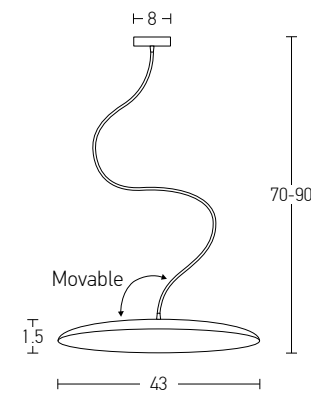

Bulb 1xE27
Power MAX 40W
Input 220-240V, 50/60Hz
Dimensions Ø: 43cm H: 70-90cm
Base Ø: 8cm H: 2cm
Material Metal
Special Feature 120cm Cable Adjustable Movable
Color Old Steel / **Code 20360**