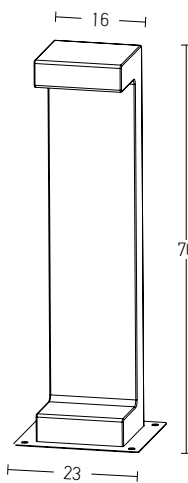

Power 8W
Input 220-240V, 50/60Hz
Color Temperature 3000K
Lumen 720Lm
Cri 80
IP 54
Dimensions L: 16cm W: 15cm H: 70cm
Base L: 23cm W: 21cm
Material Concrete
Color Natural Concrete / **Code E192**