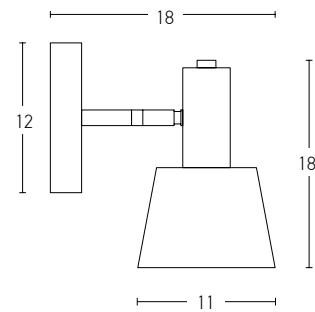

Bulb 1xE14
Power MAX 25W
Input 220-240V, 50/60Hz
Dimensions L: 18cm W: 11cm H: 18cm
Base Ø: 12cm H: 2cm
Material Metal - Aluminium
Color White Matt - Gold Matt / **Code 20218**
Color Gray Matt - Gold Matt / **Code 20219**

Bulb 1xE14
Power MAX 25W
Input 220-240V, 50/60Hz
Dimensions L: 24cm H: 44cm
Base Ø: 13cm H: 2.5cm
Material Metal - Aluminium
Special Feature 150cm Cable Available
Color White Matt - Gold Matt / **Code 20221**
Color Gray Matt - Gold Matt / **Code 20220**