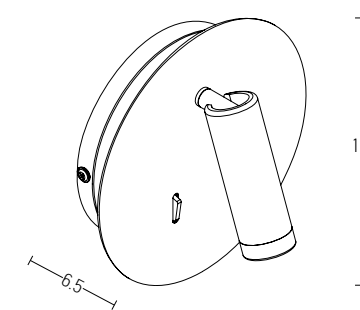

Power	3W + 6W
Input	220-240V, 50/60Hz
Color Temperature	3000K
Lumen	765Lm
Cri	80
Dimensions	Ø: 15cm L: 6.5cm
Non Dimmable	☒
Switch	2 On/Off
Material	Metal - Aluminium - Acrylic
Special Feature	Back Light Stick Ø: 2.8cm H: 10cm
Color	White Matt / Code H56