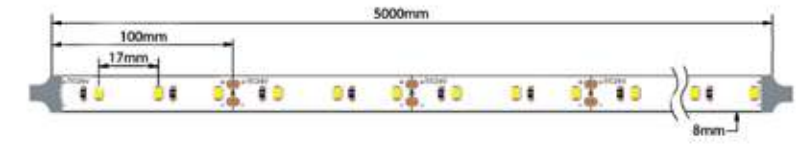

-OSRAM PRODUCT 24V 8.88W/m

Code	IP	Kelvin	CRI	Watt	Lm/m
4052899595057	20	3000	85	8.88W/m	923
4052899595071	20	4000	85	8.88W/m	923

Lumen Efficiency 104Lm/W
SDCM 3
Ra 85
LEDs/m 70
Voltage DC24V
Width 8mm
Unit cut 100mm
Life Span 25000H
Waterproof Rate IP20

*5 Years Guarantee when combined with OSRAM drivers

Dimming Options

1. DALI Dimming : Dali Driver 24V Channel 1+Switch Dali MCU . Suitable with Drivers to Page : 618-619 , 621
2. BLUETOOTH Dimming : Element Driver 24V+OT BLE (CASAMBI App) . Suitable with Drivers to Page : 620
3. PHASECUT Dimming : Suitable with PhaseCut Drivers to Page : 620
4. 1-10 Dimming : 1-10 Driver 24V+Switch MCU 1-10 . Suitable with 1-10V Drivers to Page : 619
5. PUSH BUTTON Dimming : Dali Driver 24V Channel 1 to Page : 618