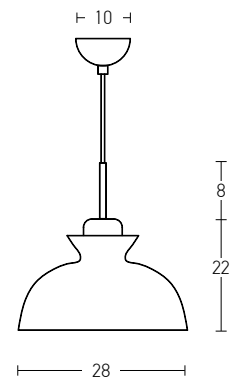

Bulb 1xE27
 Power MAX 40W
 Input 220-240V, 50/60Hz
 Dimensions Ø: 25cm H: 20cm
 Base Ø: 10cm H: 4.5cm
 Material Metal - Aluminium - Wood
 Special Feature 150cm Cable Adjustable
 Color White Matt / **Code 180066**