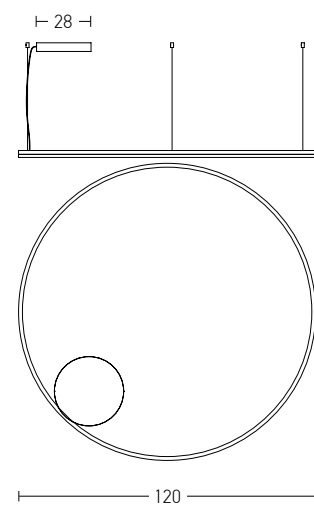

Power 84W
Input 220-240V, 50/60Hz
Color Temperature 3000K
Lumen 6720Lm
Cri 80
Dimensions Ø: 120cm H: 200cm
Base Ø: 28cm H: 5cm
Dimmable Triac ☐
Material Aluminium - Acrylic
Special Feature 200cm Cable Adjustable
Color Black Matt / **Code 20264**
Color White Matt / **Code 20265**