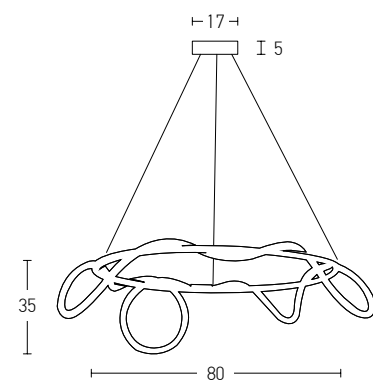

Power 60W
Input 220-240V, 50/60Hz
Color Temperature 3000K
Lumen 3600Lm
Cri 80
Dimensions Ø: 80cm H: 35cm
Base Ø: 17cm H: 5cm
Non Dimmable ☒
Material Metal - Silicon
Special Feature 360° Lighting Tube Ø: 2.4cm
190cm Cable Adjustable
Color Gold Matt / **Code 19261**