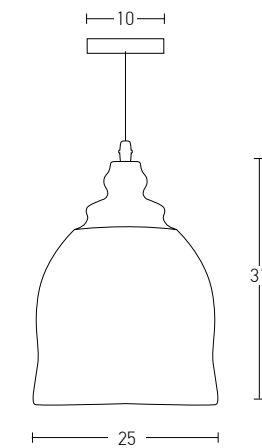

Bulb 1xE27
Power MAX 40W
Input 220-240V, 50/60Hz
Dimensions Ø: 25cm H: 31cm
Base Ø: 10cm H: 2cm
Material Metal
Special Feature 200cm Cable Adjustable
Color Black Matt / **Code 1505**
Color Gold / **Code 20361**

Suggested Trimless Canopy **Code 20144**