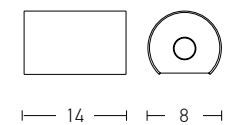

Bulb 1xG9 Led
Power MAX 9W
Input 220-240V, 50/60Hz
Dimensions L: 11cm W: 40cm H: 40cm
Material Metal - Opal Glass
Special Feature Opal Glass Ø: 8cm
Color Black Matt - Copper Rusty / **Code 18136**

Bulb 1xE14
Power MAX 40W
Input 220-240V, 50/60Hz
Dimensions Ø: 8cm L: 14cm
Material Metal
Color Old Steel / **Code 16153**