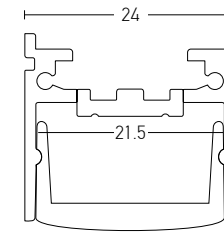

2m Profile + Clear PC Cover Degrees 60°, Aluminium