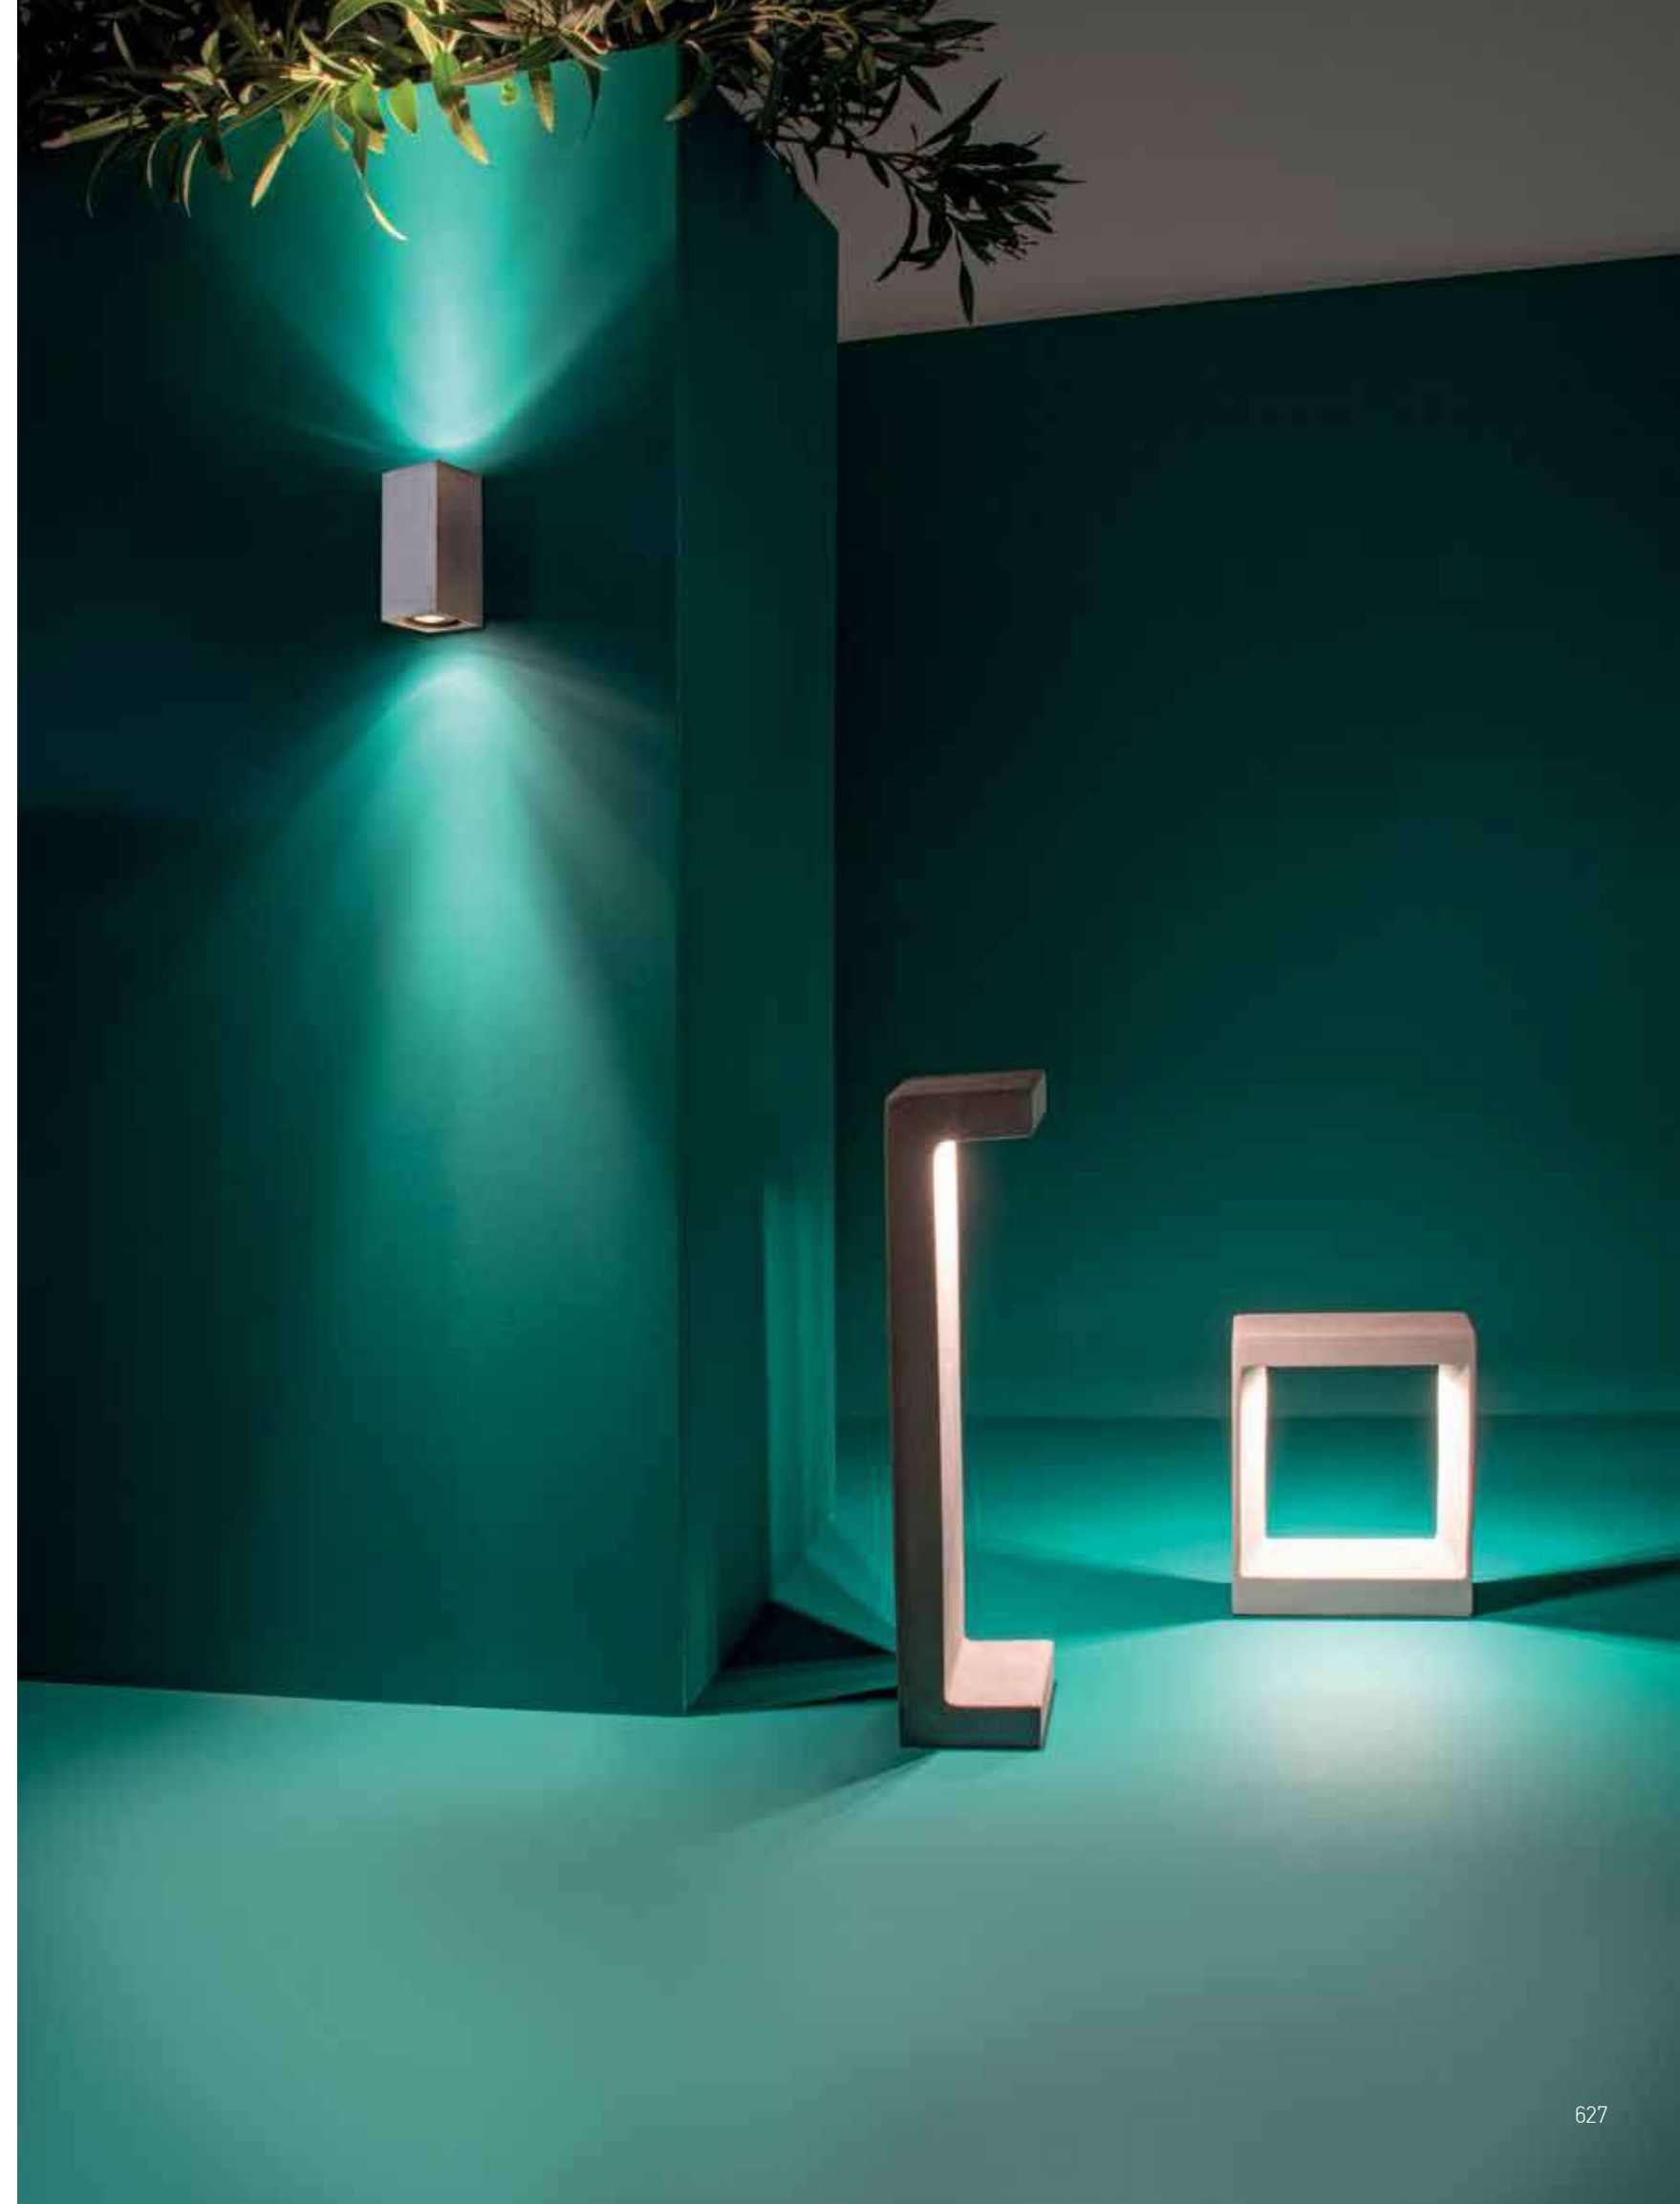

Power 8W
Input 220-240V, 50/60Hz
Color Temperature 3000K
Lumen 720Lm
Cri 80
IP 54
Dimensions L: 16cm W: 15cm H: 70cm
Base L: 23cm W: 21cm
Material Concrete
Color Natural Concrete / **Code E192**

Power 8W
Input 220-240V, 50/60Hz
Color Temperature 3000K
Lumen 720Lm
Cri 80
IP 54
Dimensions L: 28cm W: 10cm H: 35cm
Base L: 37cm W: 19cm
Material Concrete
Color Natural Concrete / **Code E190**