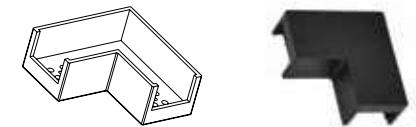

Corner Connector for 48V Soft Track

Dimensions L: 4.8cm W: 1.8cm H: 2.4cm
Material Plastic

Color Black / Code 20282

T Connector for 48V Soft Track

Dimensions L: 7.1cm W: 1.8cm H: 2.4cm
Material Plastic

Color Black / Code 20283