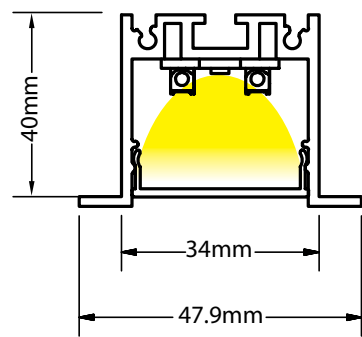

Fill in your code using the following items from the table.

Recessed Profile					
Code	Length	Driver	Kelvin	Set	Body Color
34	58 = 58cm	O = ON/OFF	3 = 3000K	E = HE	W = Sandy White
34	86 = 86cm	D = Dali	4 = 4000K	O = HO	B = Sandy Black
34	114 = 114cm				
34	142 = 142cm				
34	170 = 170cm				
34	198 = 198cm				
34	226 = 226cm				
34	254 = 254cm				
34	282 = 282cm				
34	310 = 310cm				
34	338 = 338cm				

Guide to Create your Code by Choosing : 34 - Length - Driver - Kelvin - Set - Body Color