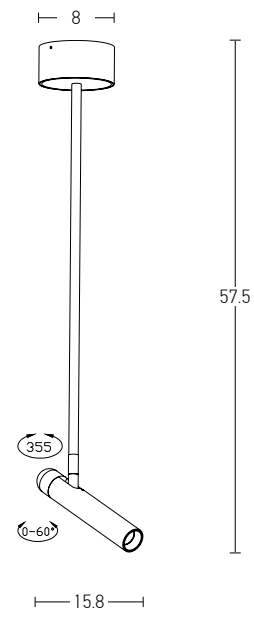

Indoor Led Lighting

Power 4.2W
Input 220-240V, 50/60Hz
Color Temperature 3000K
Lumen 462Lm
Cri 80
Dimensions L: 15.8cm H: 57.5cm
Base Ø: 8cm H: 4cm
Non Dimmable ☒
Material Metal - Aluminium
Beam Angle 38°
Special Feature Standard Length
Stick Ø: 2.5cm H: 15.8cm
Color Sandy Black / **Code 1921**
Color Sandy White / **Code 1920**