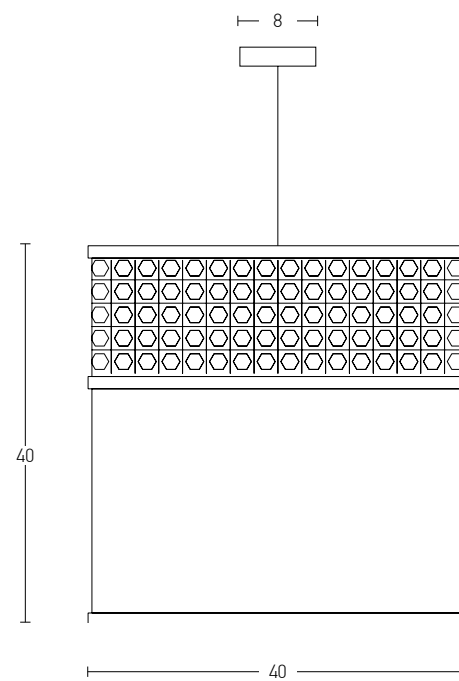

Bulb 1xE27
Power MAX 25W
Input 220-240V, 50/60Hz
Dimensions Ø: 40cm H: 40cm
Base Ø: 8cm H: 2cm
Material Metal - Bush - Burlap
Special Feature 150cm Cable Adjustable
Color Natural / **Code 20354**