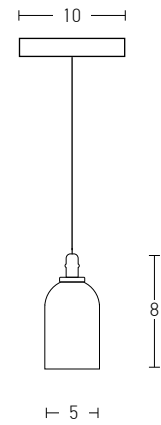

Bulb 1xE27
Power MAX 40W
Input 220-240V, 50/60Hz
Dimensions Ø: 5cm H: 8cm
Base Ø: 10cm H: 2.5cm
Material Concrete
Special Feature 120cm Cable Adjustable
Color Concrete - Chrome Base / **Code 1657**