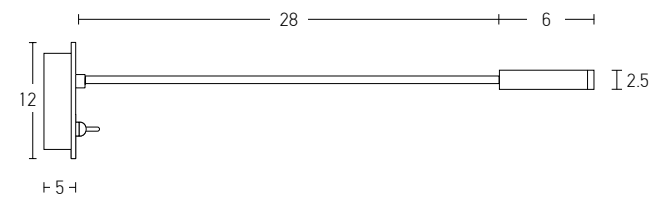

Model Finishing

Copper

Black Matt

Chrome Matt

Power 3W
 Input 220-240V, 50/60Hz
 Color Temperature 3000K
 Lumen 240Lm
 Cri 80
 Dimensions L: 34cm W: 4cm H: 12cm
 Depth 5cm
 Non Dimmable
 Switch On/Off
 Material Metal - Aluminium
 Cutting Hole 8.6x3.2cm
 Special Feature Stick Ø: 2.5cm H: 6cm
 Color Black / **Code H69**