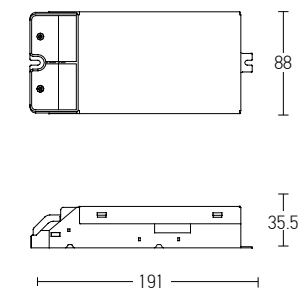

Remote Driver 150W
48V
5Years Guarantee
ON-OFF / **Code 20297**
DALI KIT / **Code 20299**
PUSH BUTTON KIT / **Code 20302**
BLUETOOTH KIT / **Code 20305**