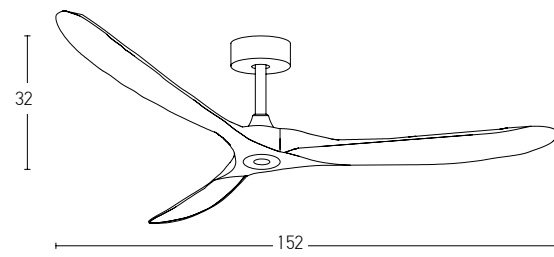

Led Light Source Without Light
Input 220-240V, 50/60Hz
dB 20
Dimensions 60" Ø: 152cm H: 32-44.5cm
Air Flow 211.7m³ min
Night Mode Time Setting 2h / 4h / 8h
Material Metal - Wood
Special Feature 2 Down Rods 12.5-25cm
Summer & Winter Function
Motor Feature DC Motor 55W
5 Speeds
Color Black Matt - Solid Wood Blades / **Code 20259**