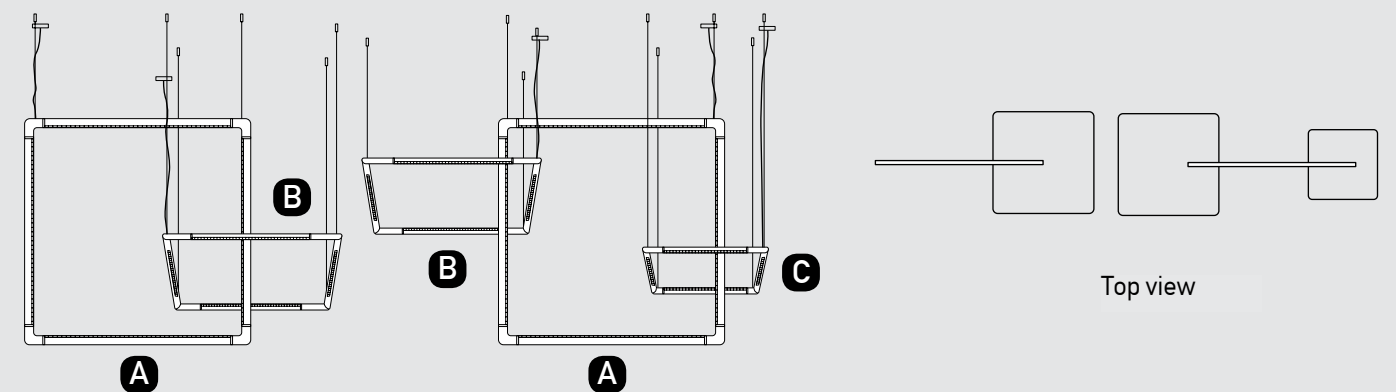

A

B

C

Our Suggestion

Become an artist and make your combination
 Use your imagination to create your masterpiece with our limitless options.

Power 48W
 Input 220-240V, 50/60Hz
 Color Temperature 3000K
 Lumen 3600Lm
 Cri 80
 Dimensions L: 80+160cm H: 200cm
 Base Ø: 16cm H: 3.5cm
 Dimmable 
 Material Aluminium - Acrylic
 Special Feature Step Dimming 10%-40%-100%
 Profile 2x3cm
 Color White Matt / **Code 20129**