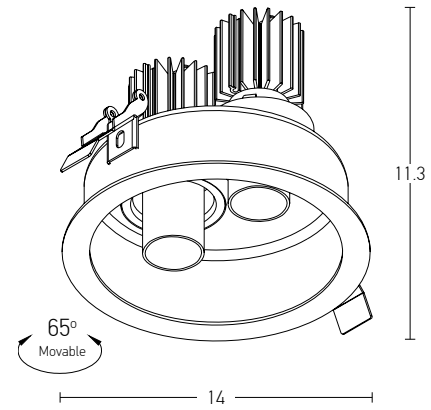

Power 2x9W
Input 220-240V, 50/60Hz
Color Temperature 3000K
Lumen 1620Lm
Cri 80
Dimensions Ø: 14cm H: 11.3cm
Beam Angle 18°
Cutting Hole Ø: 12.8cm
Material Aluminium
Special Feature Movable
Included LED Driver

Color Sandy White / **Code 1927**
Color Sandy Black / **Code 1926**