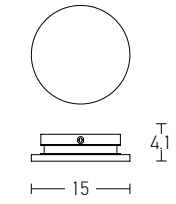

Bulb 1xE27
Power MAX 40W
Input 220-240V . 50/60Hz
Dimensions L: 16.6cm W:38.7cm H: 10.9cm
Material Gypsum - Glass
Color Pure White / **Code 20273**

Bulb 1xE14
Power MAX 40W
Input 220-240V . 50/60Hz
Dimensions L: 11cm W: 22cm H: 8.5cm
Material Gypsum
Color Pure White / **Code 20274**

Power 9.2W
Input 220-240V . 50/60Hz
Color Temperature 3000K
Lumen 460Lm
Cri 80
Dimensions Ø: 25cm L: 5.5cm
Material Gypsum
Color Pure White / **Code 20272**

Power 7.5W
Input 220-240V . 50/60Hz
Color Temperature 3000K
Lumen 375Lm
Cri 80
Dimensions Ø: 15cm L: 4.1cm
Material Gypsum
Color Pure White / **Code 20271**