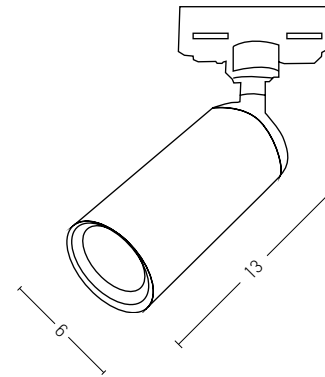

Bulb 1xGU10
Power MAX 35W
Dimensions Ø: 6cm H: 13cm
Material Aluminium
Special Feature 3 Phase Track Light
Color Black Matt / **Code S059**
Color White Matt / **Code S058**

Power 9W
Input 220-240V, 50/60Hz
Color Temperature 3000K
Lumen 1000Lm
Cri 90
Dimensions Ø: 6cm H: 13cm
Beam Angle 15° / 24° / 40°
Material Aluminium
Special Feature 3 Phase Track Light
Included LED Driver

Color Black Matt / **Code S059-15**
Color Black Matt / **Code S059-24**
Color Black Matt / **Code S059-40**
Color White Matt / **Code S058-15**
Color White Matt / **Code S058-24**
Color White Matt / **Code S058-40**

OSRAM

Bulb 1xGU10
Power MAX 35W
Dimensions Ø: 6cm H: 20cm
Cylinder Ø: 6cm H: 13cm
Base Ø: 6cm H: 3cm
Material Aluminium
Color Black Matt / **Code S055**
Color White Matt / **Code S054**

Power 9W
Input 220-240V, 50/60Hz
Color Temperature 3000K
Lumen 1000Lm
Cri 90
Dimensions Ø: 6cm H: 20cm
Cylinder Ø: 6cm H: 13cm
Base Ø: 6cm H: 3cm
Beam Angle 15° / 24° / 40°
Material Aluminium
Special Feature Included LED Driver

Color Black Matt / **Code S055-15**
Color Black Matt / **Code S055-24**
Color Black Matt / **Code S055-40**
Color White Matt / **Code S054-15**
Color White Matt / **Code S054-24**
Color White Matt / **Code S054-40**

OSRAM