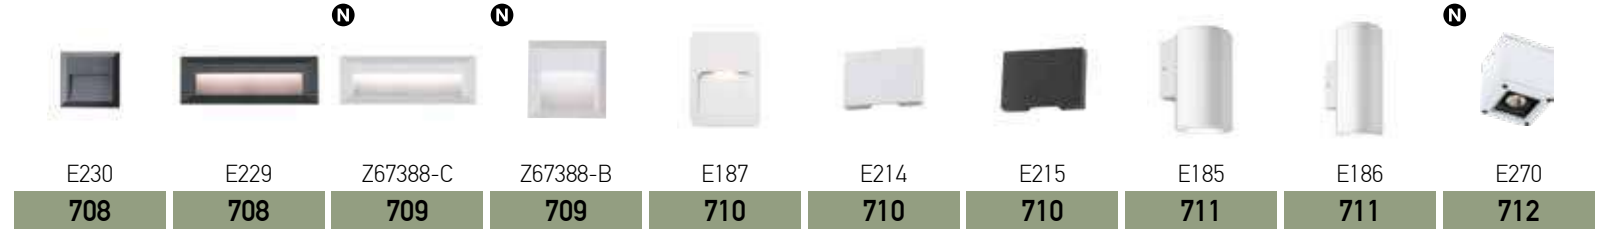

Outdoor Lighting