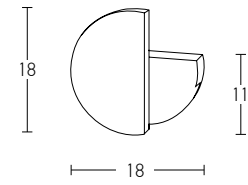

Power 9W
Input 220-240V, 50/60Hz
Color Temperature 3000K
Lumen 810Lm
Cri 80
IP 65
Dimensions L: 7.8cm W: 18cm H: 11-18cm
Material Aluminium - PC Diffuser
Special Feature Movable
Color Sandy White / **Code E200**

Power 9W
Input 220-240V, 50/60Hz
Color Temperature 3000K
Lumen 810Lm
Cri 80
IP 65
Dimensions L: 7.8cm W: 7cm H: 18.8cm
Material Aluminium - PC Diffuser
Special Feature Movable
Color Sandy White / **Code E198**