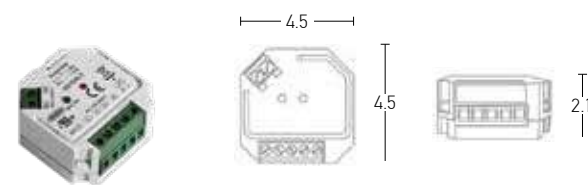

Power 100-200W
Input 100-240V, 50/60Hz
Output 24V
Dimensions W: 4.5cm H: 2.1cm L: 4.5cm
DALI Dimming ☐ Dali/Push to Dim to Triac Converter
Material Plastic
Special Feature IP 20
Color White / Code **Z 89104LT**