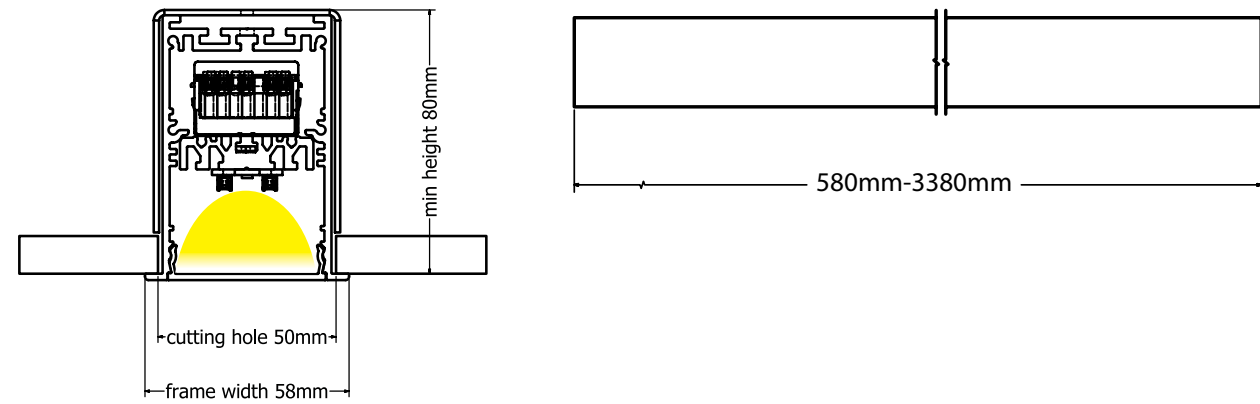

Fill in your code using the following items from the table.

Recessed Profile					
Code	Length	Driver	Kelvin	Set	Body Color
54	58 = 58cm	O = ON/OFF	3 = 3000K	E = HE	W = Sandy White
54	86 = 86cm	D = Dali	4 = 4000K	O = HO	B = Sandy Black
54	114 = 114cm				
54	142 = 142cm				
54	170 = 170cm				
54	198 = 198cm				
54	226 = 226cm				
54	254 = 254cm				
54	282 = 282cm				
54	310 = 310cm				
54	338 = 338cm				

Guide to Create your Code by Choosing : 54 - Length - Driver - Kelvin - Set - Body Color