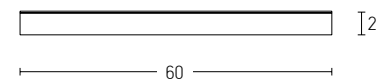

Power 12W
Input 220-240V, 50/60Hz
Color Temperature 3000K
Lumen 1100Lm
Cri 80
Dimensions L: 4cm W: 60cm H: 2cm
Non Dimmable ☒
Material Stainless Steel - Acrylic
Special Feature IP 44 - Click on Mirror
Remote Driver Included
Color Anodized Stainless Steel / **Code 20148**