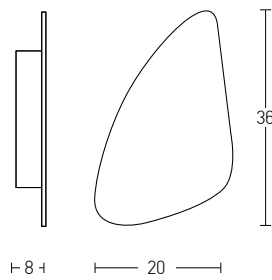

Bulb 2xG9 Led
Power MAX 7W
Input 220-240V, 50/60Hz
Dimensions L: 6cm W: 23cm H: 30cm
Material Metal - Marble
Color White Marble / **Code 18153-S**