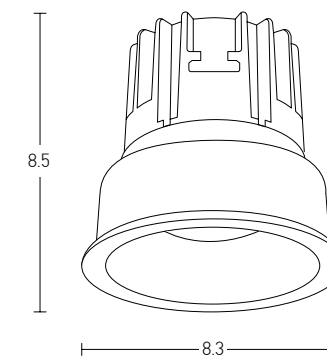

Power	13W
Input	220-240V, 50/60Hz
Color Temperature	3000K
Lumen	910Lm
Cri	90
IP	54
Dimensions	Ø: 8.3cm H: 8.5cm
Cutting Hole	Ø: 7.6cm
Beam Angle	32°
Non Dimmable	☒
Material	Aluminium
Depth Required	∏: 9cm
Driver	Included (300mA)
Color	Black Matt / Code S078
Color	White Matt / Code S077