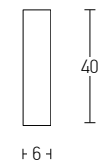

Bulb 1xGU10
Power MAX 40W
Input 220-240V, 50/60Hz
Dimensions Ø: 6cm H: 40cm
Material Aluminium
Color White Matt / **Code 1567-W**
Color Black Matt / **Code 1567-B**