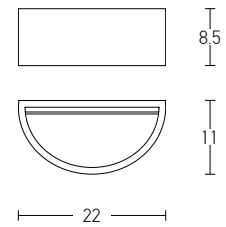

Bulb 1xE27
Power MAX 40W
Input 220-240V . 50/60Hz
Dimensions L: 16.6cm W:38.7cm H: 10.9cm
Material Gypsum - Glass
Color Pure White / **Code 20273**

Bulb 1xE14
Power MAX 40W
Input 220-240V . 50/60Hz
Dimensions L: 11cm W: 22cm H: 8.5cm
Material Gypsum
Color Pure White / **Code 20274**

Power 9.2W
Input 220-240V . 50/60Hz
Color Temperature 3000K
Lumen 460Lm
Cri 80
Dimensions Ø: 25cm L: 5.5cm
Material Gypsum
Color Pure White / **Code 20272**

Power 7.5W
Input 220-240V . 50/60Hz
Color Temperature 3000K
Lumen 375Lm
Cri 80
Dimensions Ø: 15cm L: 4.1cm
Material Gypsum
Color Pure White / **Code 20271**