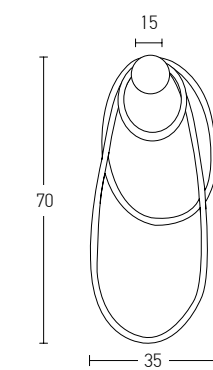

Power 60W
Input 220-240V, 50/60Hz
Color Temperature 3000K
Lumen 3600Lm
Cri 80
Dimensions L: 120cm H: 40cm
Base Ø: 17cm H: 5cm
Non Dimmable ☒
Material Metal - Silicon
Special Feature 360° Lighting Tube Ø: 2.4cm
220cm Cable Adjustable
Color Gold Matt / **Code 19254**

Power 40W
Input 220-240V, 50/60Hz
Color Temperature 3000K
Lumen 2400Lm
Cri 80
Dimensions L: 35cm H: 70cm
Base Ø: 15cm L: 11.5cm
Non Dimmable ☒
Material Metal - Silicon
Special Feature 360° Lighting Tube Ø: 2.4cm
Color Gold Matt / **Code 19255**