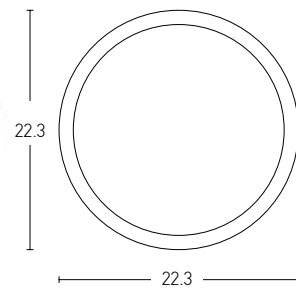

Power 20W
Input 24V
Color Temperature 3000K
Lumen 1600Lm
Cri 80
Dimensions Ø: 22.3cm H: 3.8cm
Non Dimmable ☒
Material Aluminium - Diffuser
Special Feature Plug & Play With Jack System
Color Sandy Black / **Code 19172**
Sandy White / **Code 19171**