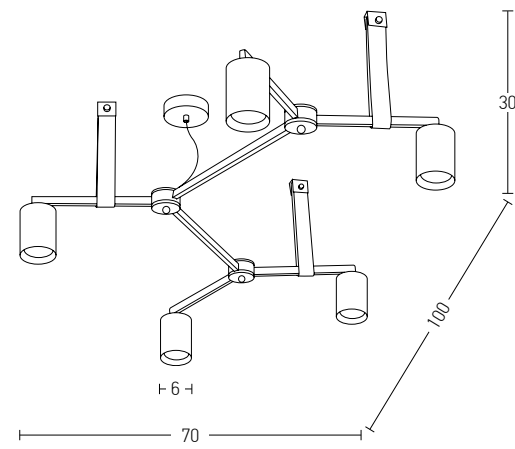

Bulb 5xGU10
Power MAX 25W
Input 220-240V, 50/60Hz
Dimensions L: 100cm W: 70cm H: 30cm
Base Ø: 8cm H: 2cm
Material Metal - Leather
Color Copper Rusty / **Code 17108**
Old Steel / **Code 19230**