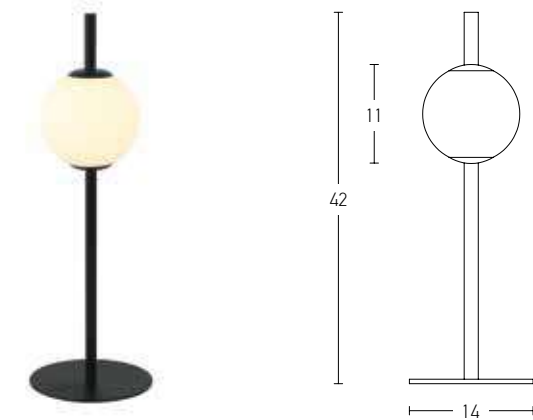

Power 7.5W
Input 220-240V, 50/60Hz
Color Temperature 3000K
Lumen 600Lm
Cri 80
Dimensions L: 13.5cm H: 37cm
Base Ø: 8cm L: 3.5cm
Non Dimmable ☒
Material Metal - Opal Glass
Special Feature Glass Ø: 11 cm
Color Black Matt / **Code 20133**

Power 6W
Input 220-240V, 50/60Hz
Color Temperature 3000K
Lumen 480Lm
Cri 80
Dimensions H: 42cm
Base Ø: 14cm H: 0.5cm
Non Dimmable ☒
Material Metal - Opal Glass
Special Feature 100cm Cable Available
Glass Ø: 11 cm
Color Black Matt / **Code 20134**

Power 12W
Input 220-240V, 50/60Hz
Color Temperature 3000K
Lumen 960Lm
Cri 80
Dimensions H: 160cm
Base Ø: 22cm H: 0.5cm
Non Dimmable ☒
Material Metal - Opal Glass
Special Feature 200cm Cable Available
Glass Ø: 16cm
Glass Ø: 11 cm
Color Black Matt / **Code 20135**