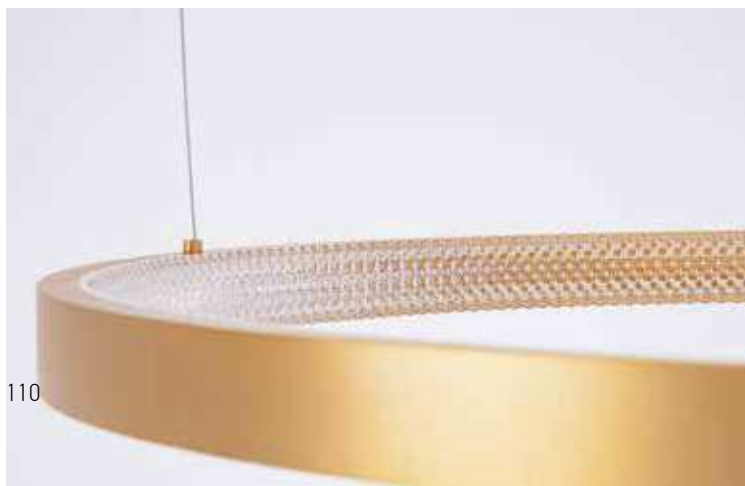

Indoor Led Lighting

Power 25W
Input 220-240V, 50/60Hz
Color Temperature 3000K
Lumen 2000Lm
Cri 80
Dimensions Ø: 40cm H: 4cm
Base Ø: 7cm H: 20cm
Dimmable Triac ☐
Material Aluminium - Acrylic
Special Feature 210cm Cable Adjustable
Profile 4x2cm
Color Brushed Gold Matt / **Code 2005**

Power 36W
Input 220-240V, 50/60Hz
Color Temperature 3000K
Lumen 2880Lm
Cri 80
Dimensions Ø: 60cm H: 4cm
Base Ø: 7cm H: 20cm
Dimmable Triac ☐
Material Aluminium - Acrylic
Special Feature 210cm Cable Adjustable
Profile 4x2cm
Color Brushed Gold Matt / **Code 2006**

Power 50W
Input 220-240V, 50/60Hz
Color Temperature 3000K
Lumen 4000Lm
Cri 80
Dimensions Ø: 80cm H: 4cm
Base Ø: 7cm H: 20cm
Dimmable Triac ☐
Material Aluminium - Acrylic
Special Feature 210cm Cable Adjustable
Profile 4x2cm
Color Brushed Gold Matt / **Code 2007**

Power 60W
Input 220-240V, 50/60Hz
Color Temperature 3000K
Lumen 4800Lm
Cri 80
Dimensions Ø: 110cm H: 4cm
Base Ø: 7cm H: 20cm
Dimmable Triac ☐
Material Aluminium - Acrylic
Special Feature 210cm Cable Adjustable
Profile 4x2cm
Color Brushed Gold Matt / **Code 2008**