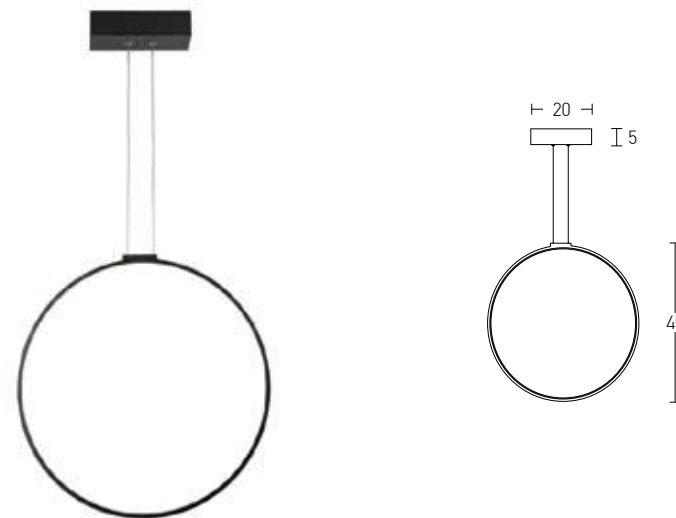

Power 24W
Input 220-240V, 50/60Hz
Color Temperature 3000K
Lumen 1920Lm
Cri 80
Dimensions Ø: 45cm
Base L: 20cm W: 6cm H: 5cm
Non Dimmable ☒
Material Metal - Aluminium - Acrylic
Special Feature 60cm Cable Adjustable
Optional Dimming DALI
Color Black Matt / **Code 1612**