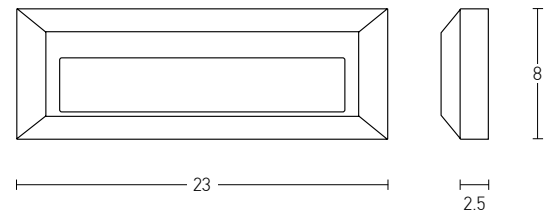

Power 3W
Input 220-240V, 50/60Hz
Color Temperature 3000K
Lumen 220Lm
Cri 80
IP 65
Dimensions L: 2.5cm W: 23cm H: 8cm
Material ABS
Color Graphite / **Code E229**