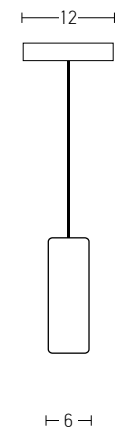

Bulb 1xE27
Power MAX 40W
Input 220-240V, 50/60Hz
Dimensions Ø: 6cm H: 15cm
Base Ø: 12cm H: 2cm
Material Marble
Special Feature 100cm Cable Adjustable
Color White Marble / **Code 17157**
Color Black Marble / **Code 17158**

Suggested Trimless Canopy **Code 20144**