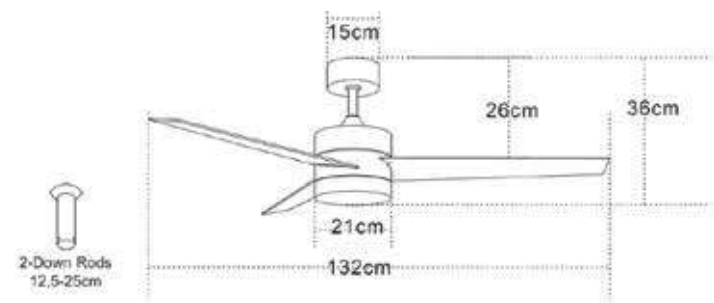

Led Light Source 15W
Input 220-240V, 50/60Hz
Color Temperature 3000K, 4000K, 6000K
Lumen 1500Lm
Cri 80
dB 23
Dimensions 52" Ø: 132cm H: 36-48.5cm
Air Flow 164m³ min
Night Mode Time Setting 1h / 2h / 4h / 8h
Material Metal - Glass - Plywood (MDF)
Special Feature 2 Down Rods 12.5-25cm
Summer Function
Motor Feature AC Motor 58W
3 Speeds
Color Chrome Matt - Silver / **Code 19134**