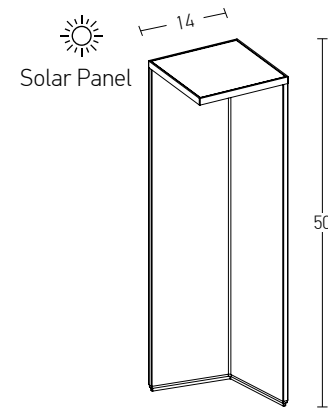

Power 2.2W
Input 220-240V, 50/60Hz
Color Temperature 3000K
Lumen 165Lm
Cri 80
IP 54
Dimensions L: 14cm W: 14cm H: 50cm
2 Steps Dimming 15%, 100%
Duration 24h, 7h
Material Aluminium
Special Feature Solar Bollard Lamp
Color Graphite / **Code E213**