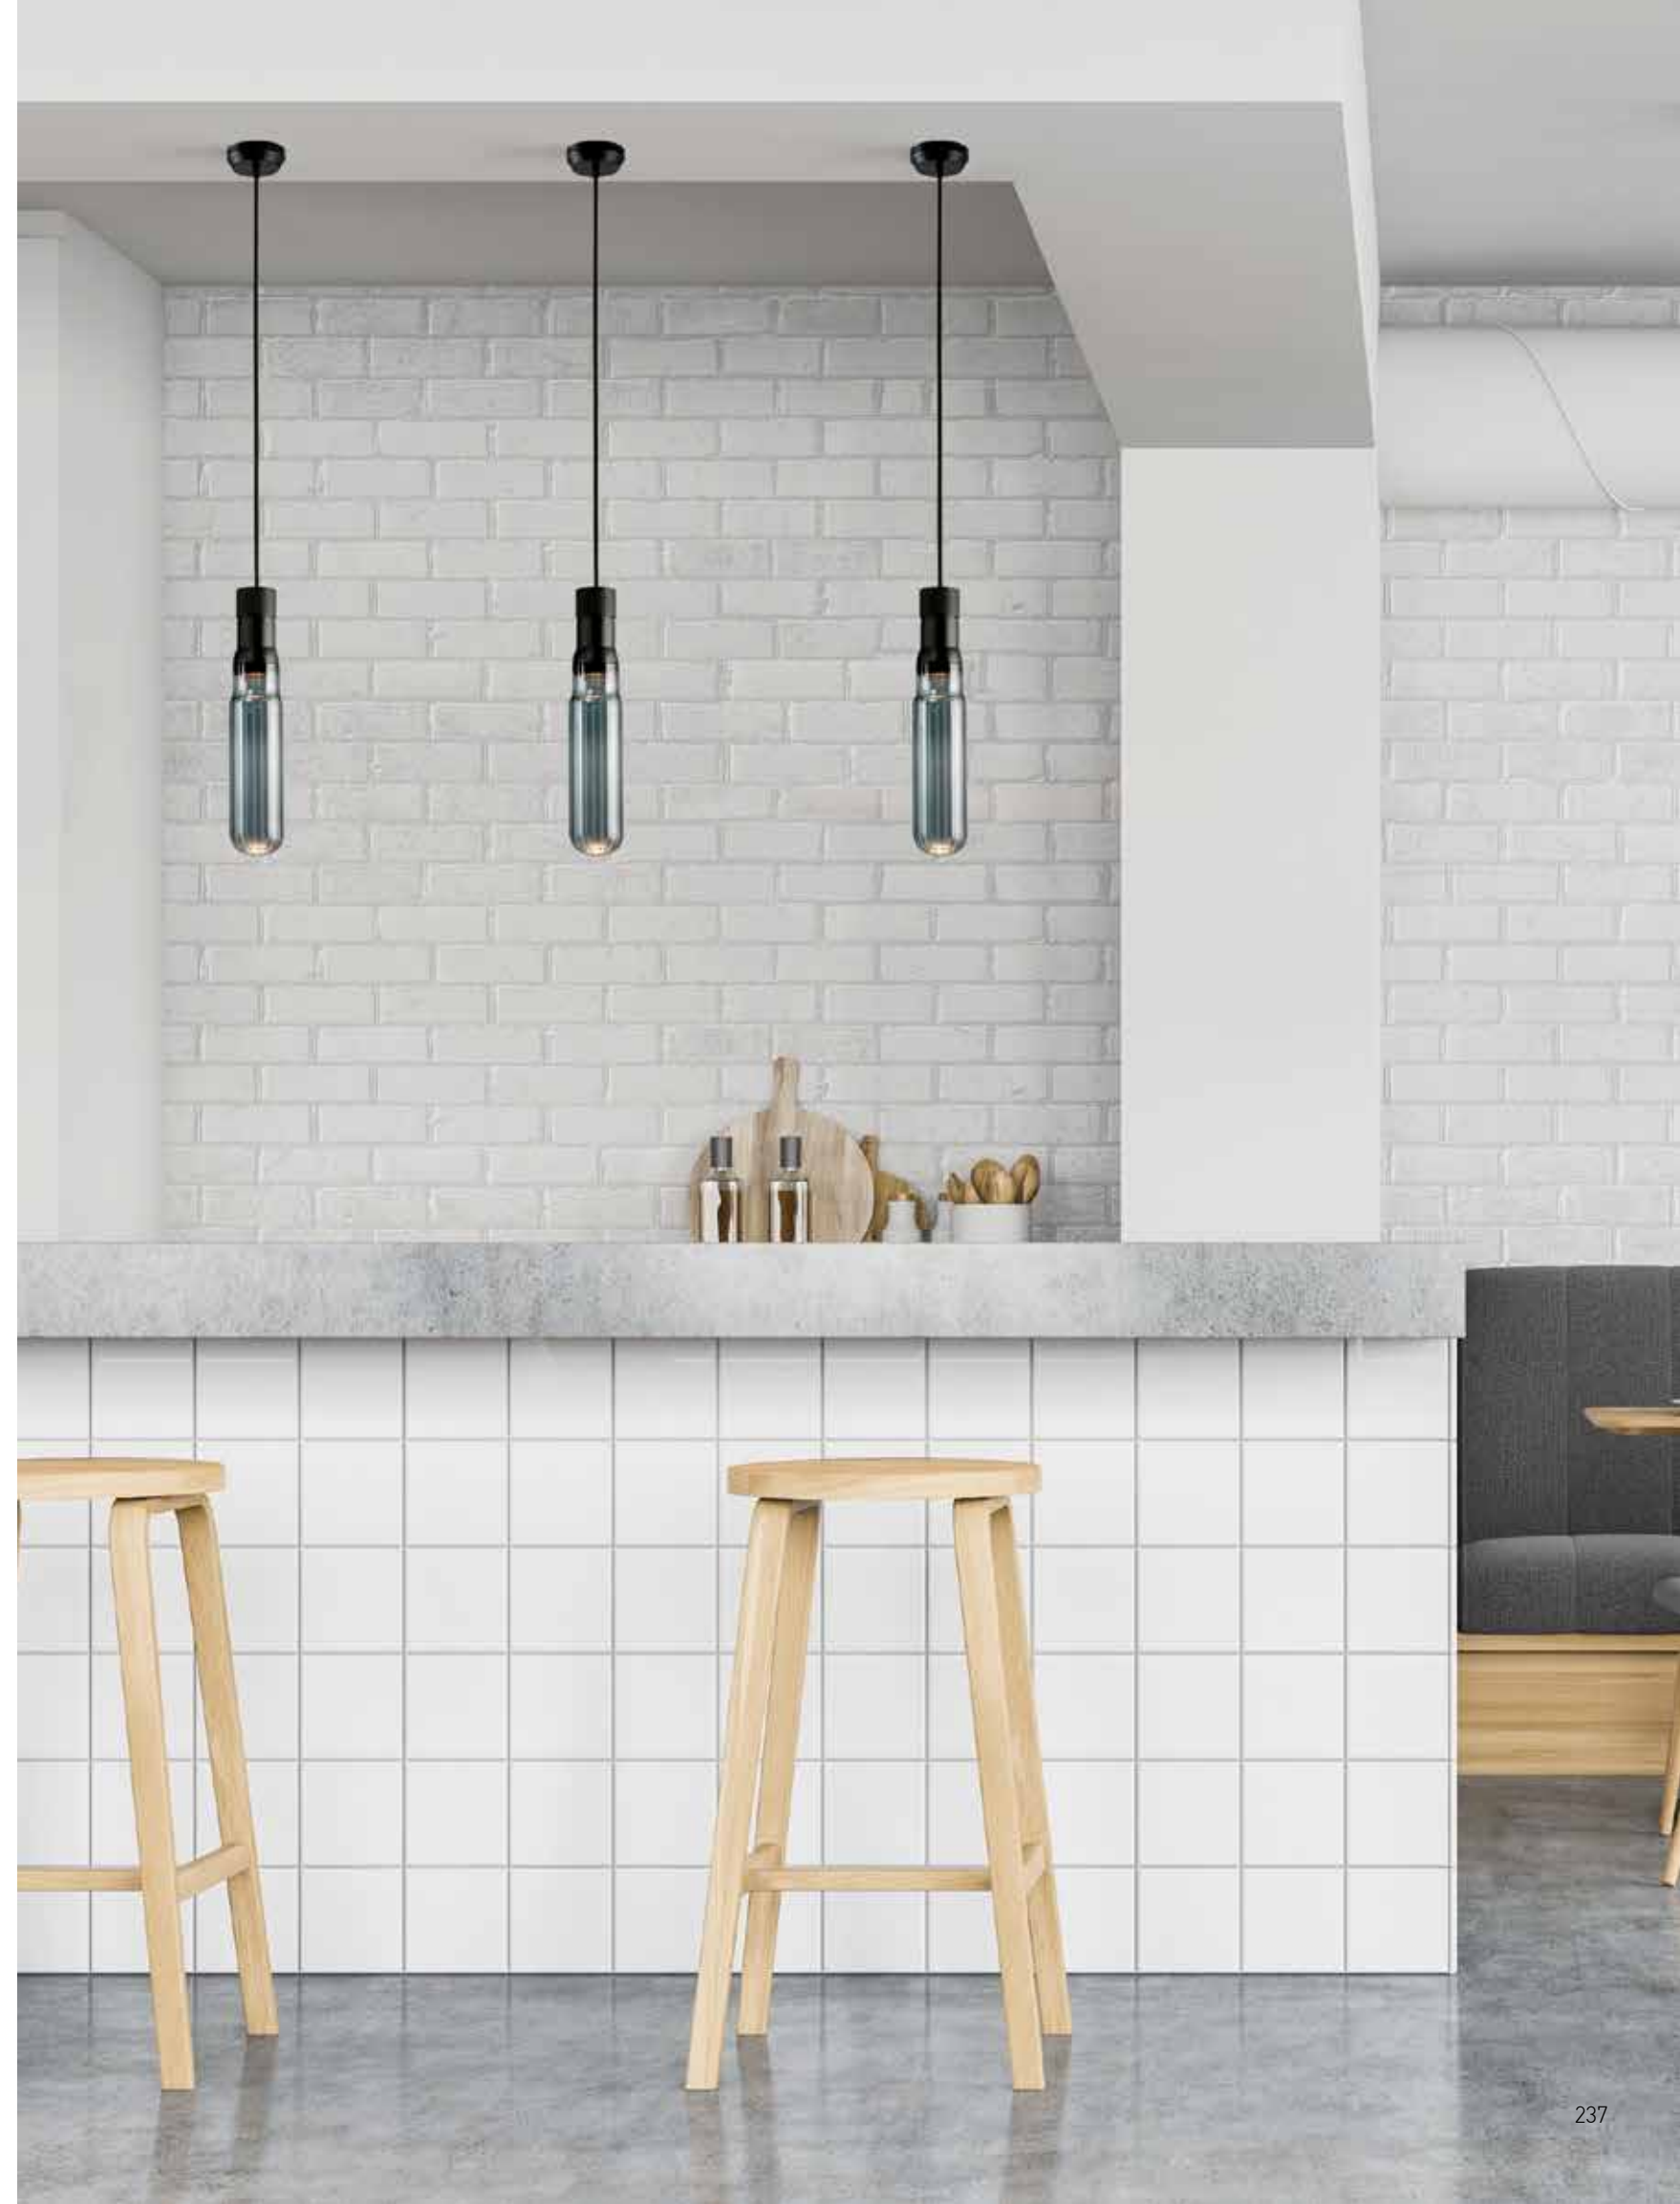

Bulb 1xGU10 Led
Power MAX 5W
Input 220-240V, 50/60Hz
Dimensions Ø: 7cm L: 16cm W: 7cm H: 48cm
Base L: 2.5cm W: 7cm H: 48cm
Material Metal - Aluminium - Glass
Color Black Matt - Smoked Glass / **Code 18123**