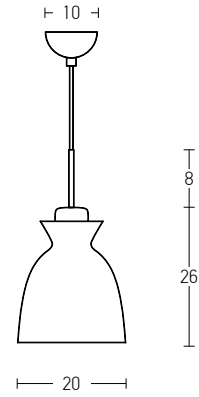

Bulb 1xE27
Power MAX 40W
Input 220-240V, 50/60Hz
Dimensions Ø: 20cm H: 26cm
Base Ø: 10cm H: 4.5cm
Material Metal - Aluminium - Wood
Special Feature 150cm Cable Adjustable
Color Green Matt / **Code 180065**