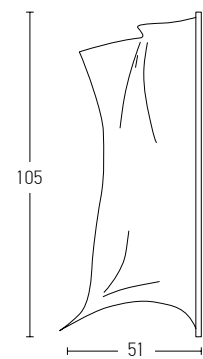

Power 25W
Input 220-240V, 50/60Hz
Color Temperature 3000K
Lumen 1875Lm
Cri 80
Dimensions L: 51cm W: 29cm H: 105cm
Non Dimmable ☒
Material Metal - Aluminium - Acrylic
Special Feature 120cm Cable Available
Acrylic THK: 0.6cm
Color Black Matt / **Code 20182**