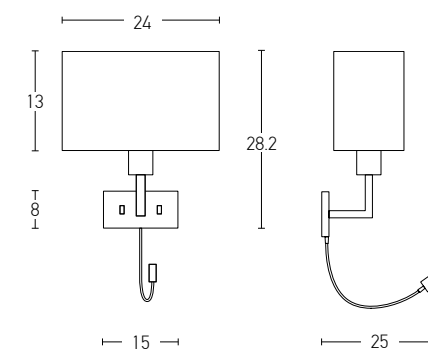

Led 3W
Bulb 1xE27
Power MAX 40W
Input 220-240V, 50/60Hz
Color Temperature 3000K
Lumen 595Lm
Cri 80
Dimensions L: 25cm W: 24cm H: 28.2cm
Base W: 15cm H: 8cm
Non Dimmable ☒
Switch 2 On/Off
Material Metal - Fabric Shade
Special Feature Shade L: 16.4cm W: 24cm H: 13cm
Stick Ø: 3x27cm
Color Chrome - Light Beige / **Code H51**