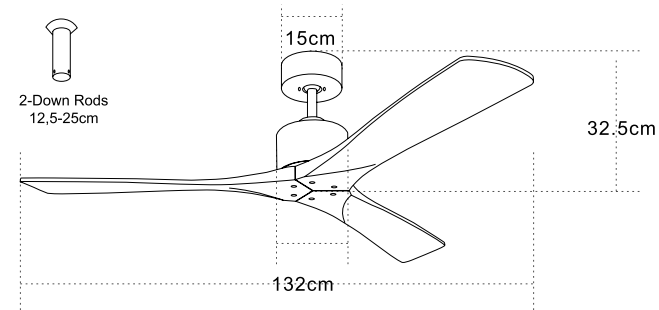

Indoor Ceiling Fans

Led Light Source	Without Light
Input	220-240V, 50/60Hz
dB	23
Dimensions	52" Ø: 132cm H: 32.5-45cm
Air Flow	145.3m³ / min
Night Mode	Time Setting 1h / 2h / 4h / 8h
Material	Metal - Wood
Special Feature	2 Down Rods 12.5-25cm Summer Function
Motor Feature	AC Motor 62W 3 Speeds
Color	Coffee Matt - Cherry Wood Blades / Code 19143
Color	Chrome Matt - Natural Wood Blades / Code 19142