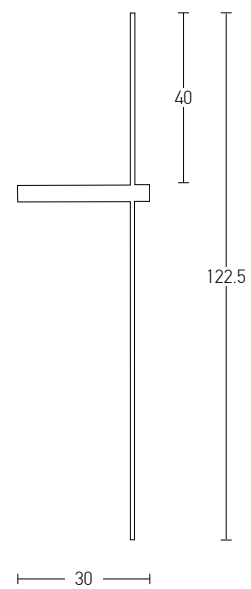

Power 12W
Input 220-240V, 50/60Hz
Color Temperature 3000K
Lumen 960Lm
Cri 80
Dimensions L: 6.3cm W: 30cm H: 122.5cm
Base L: 5cm W: 30cm H: 4cm
Non Dimmable ☒
Material Aluminium - Diffuser
Special Feature Optional Dimming PhaseCut
Color Sandy Black / **Code 19117**