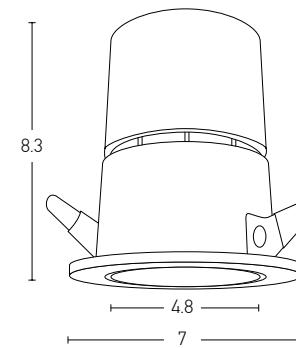

Power 7W
Input 10V / 700mA
Color Temperature 3000K
Lumen 520Lm
Cri 90
Dimensions Ø: 9.1cm H: 9cm
Cutting Hole Ø: 8.2cm
Beam Angle 36°
Material Aluminium
Depth Required JT: 9cm
Required Driver LSCW700P for 1 Fixture
Special Feature Movable
Stick Ø: 4cm

Color Sandy White - Black / **Code Z11107-W**
Color Sandy Black - Gold / **Code Z11107-B**