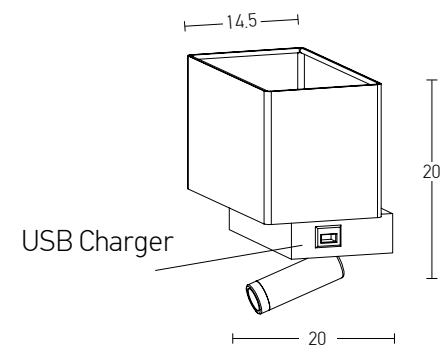

Led 3W
Bulb 1xE27
Power MAX 40W
Input 220-240V, 50/60Hz
Color Temperature 3000K
Lumen 240Lm
Dimensions L: 25cm W: 17cm H: 28cm
Base Ø: 12cm H: 2.5cm
Non Dimmable ☒
Switch 2/Switch On-Off
Material Metal - Aluminium - Fabric Shade
Special Feature Shade Ø: 17cm H: 14.5cm
Stick Ø: 2.8cm L: 36cm
Color Black Matt / **Code H57**

Led 3W
Bulb 1xE27
Power MAX 40W
Input 220-240V, 50/60Hz
Color Temperature 3000K
Lumen 240Lm
Cri 80
Dimensions L: 14.5cm W: 20cm H: 20cm
Non Dimmable ☒
Switch 2 On/Off
Material Metal - Aluminium - Fabric Shade
Special Feature USB Charger
Shade L: 12cm W: 20cm H: 11cm
Stick Ø: 2.8cm H: 8.5cm
Color Black Matt / **Code H59**