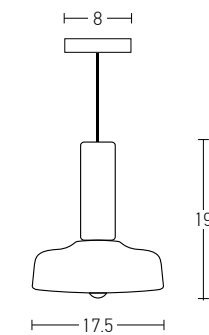

Bulb 1xE14
Power MAX 40W
Input 220-240V, 50/60Hz
Dimensions Ø: 17.5cm H: 19cm
Base Ø: 12cm H: 2cm
Material Marble - Metal
Special Feature 100cm Cable Adjustable
Color Black Marble - Pink / **Code 18164**
Color Black Marble - Rusty Bronze / **Code 18165**
Color White Marble - Blue / **Code 18166**