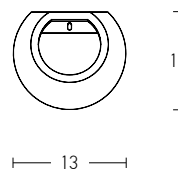

Bulb 1xG9
Power MAX 25W
Input 220-240V, 50/60Hz
Dimensions L: 13cm W: 13cm H: 15cm
Material Concrete
Color Concrete / **Code 180021**