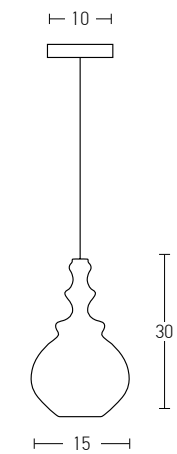

Bulb 1xE27
Power MAX 40W
Input 220-240V, 50/60Hz
Dimensions Ø: 15cm H: 30cm
Base Ø: 10cm H: 2cm
Material Metal - Glass
Special Feature 200cm Cable Adjustable
Color Clear Glass - Chrome / **Code 17040**