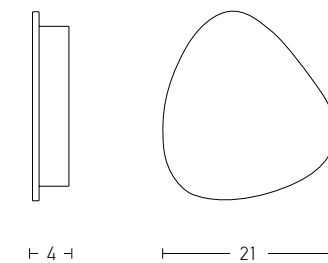

Bulb
Power
Input
Dimensions
Material
Color
Color
Color

2xG9 Led
MAX 7W
220-240V, 50/60Hz
L: 4cm W: 21cm
Metal - Acrylic

White Matt / Code 17023-W
Blue Matt / Code 17023-BL
Green Matt / Code 17023-G