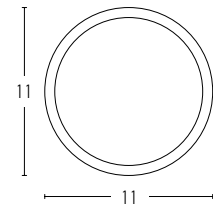

Power 7W
Input 24V
Color Temperature 3000K
Lumen 560Lm
Cri 80
Dimensions Ø: 11cm H: 3.8cm
Non Dimmable ☒
Material Aluminium - Diffuser
Special Feature Plug & Play With Jack System
Color Sandy Black / **Code 19170**
Sandy White / **Code 19169**