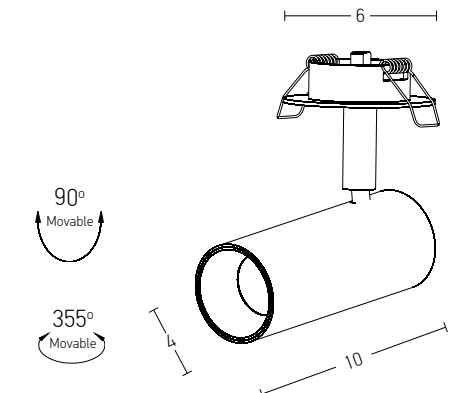

Power 1x7W COB LED
Input 20V / 350mA
Color Temperature 3000K
Lumen 800Lm
Cri 80
Dimensions L: 4cm W: 4cm H: 8cm
Beam Angle 24°
Cutting Hole 4x4cm
Material Aluminium
Suggested Driver LSCW350P for 1 Fixture
Color Sandy White / **Code 180004**

Power 1x7W COB LED
Input 20V / 350mA
Color Temperature 3000K
Lumen 800Lm
Cri 80
Dimensions Ø: 5.8cm H: 7.3cm
Beam Angle 15°
Cutting Hole Ø: 5cm
Material Aluminium
Suggested Driver LSCW350P for 1 Fixture
Special Feature Movable
Color Sandy White / **Code 180010**

Power 1x7W COB LED
Color Temperature 2700K
Lumen 630Lm
Color Sandy White / **Code 180003**

Power 1x7W COB LED
Color Temperature 2700K
Lumen 630Lm
Color Sandy White / **Code 180009**

Power 1x7W COB LED
Input 20V / 350mA
Color Temperature 3000K
Lumen 800Lm
Cri 80
Dimensions Ø: 4cm H: 10cm
Beam Angle 36°
Cutting Hole Ø: 4.5cm
Base Ø: 6cm
Material Aluminium
Suggested Driver LSCW350P for 1 Fixture
Special Feature Movable
Color Sandy White / **Code 180015**
Color Sandy Black / **Code 180017**