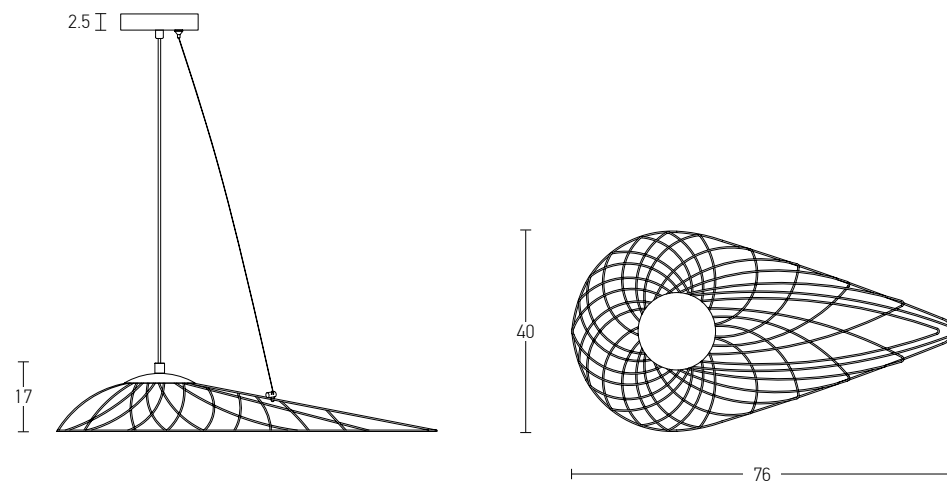

Power	10W
Input	220-240V, 50/60Hz
Color Temperature	3000K
Lumen	1000Lm
Cri	80
Dimensions	L: 76cm W: 40cm H: 17cm
Base	Ø: 10cm H: 2.5cm
Non Dimmable	☒
Material	Metal - Diffuser
Special Feature	200cm Cable Adjustable Optional Dimming PhaseCut
Color	White Matt / Code 1976
Color	Black Matt / Code 1975