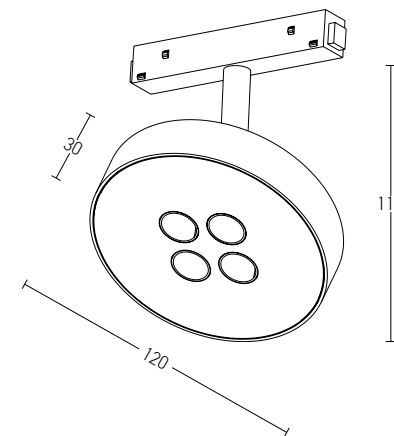

Power 12W
Input 48V
Color Temperature 3000K
Lumen 1320Lm
Cri 80
Dimensions Ø: 120mm H: 110mm
Beam Angle 38°
Non Dimmable ☒
Material Aluminium
Color Sandy Black / Code 20177
Sandy White / Code 20178
OSRAM