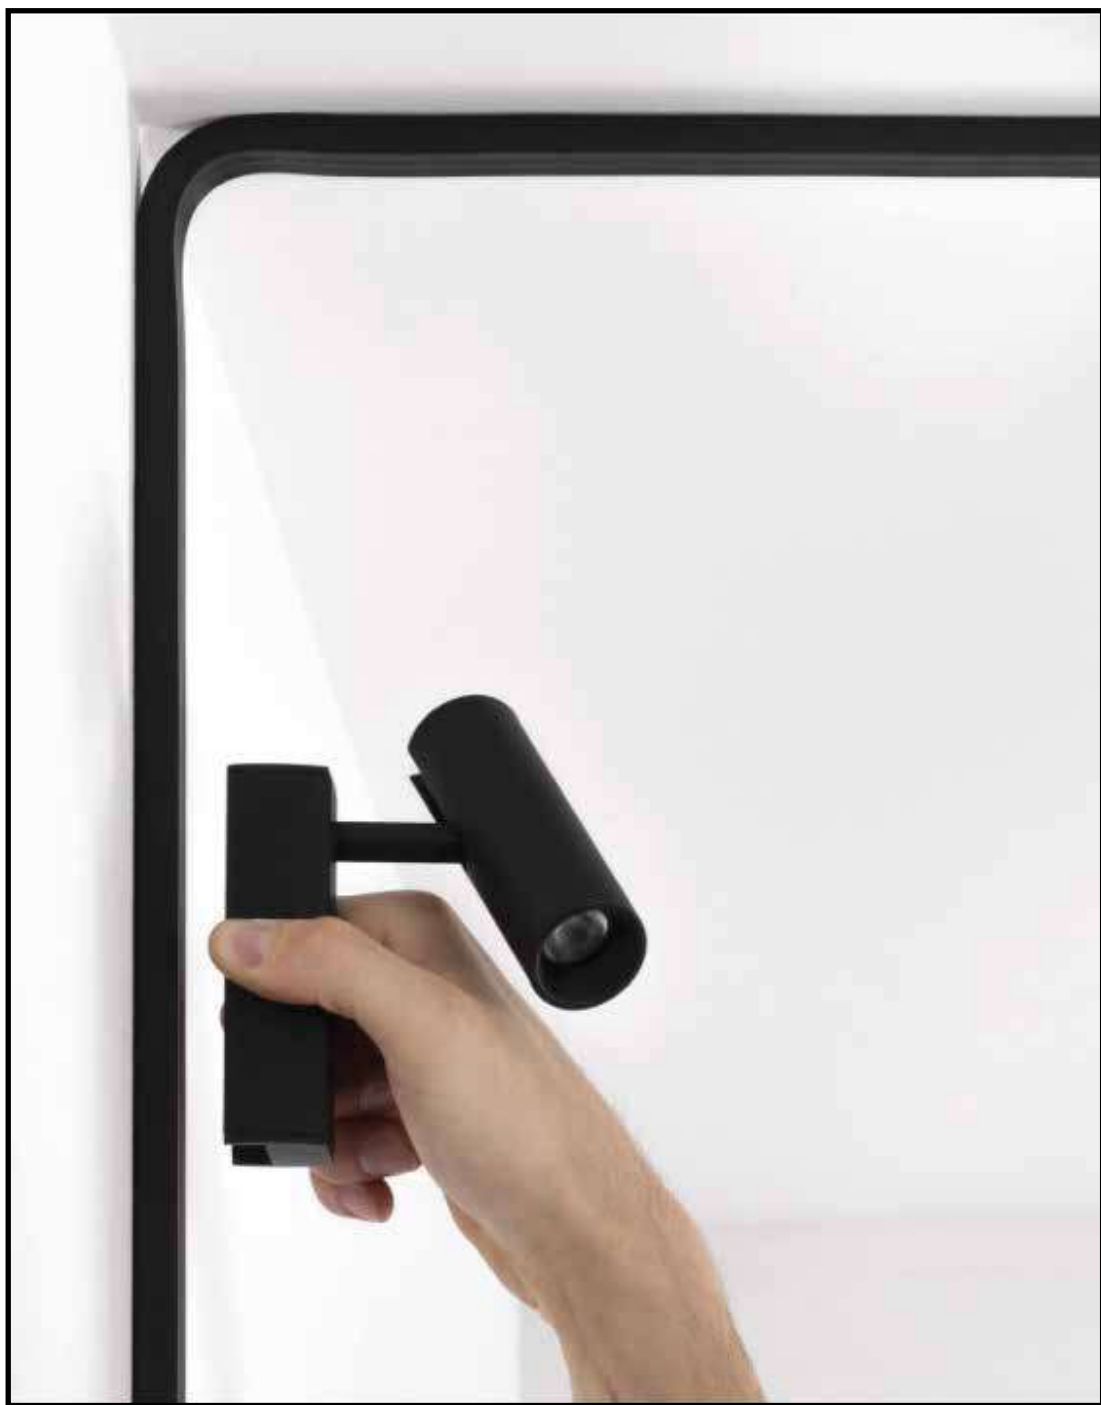

48
VOLT
SOFT
TRACK