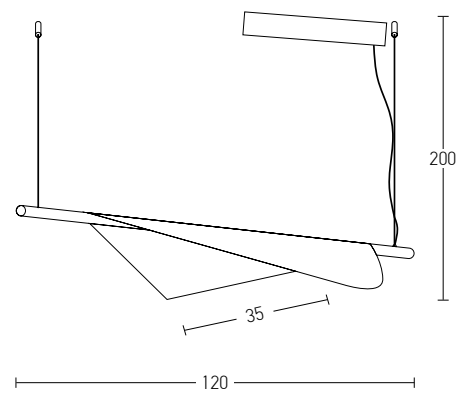

Power 18W
Input 220-240V, 50/60Hz
Color Temperature 3000K
Lumen 1620Lm
Cri 90
Dimensions L: 120cm W: 35cm H: 25cm
Base L: 28cm W: 5cm H: 7.8cm
Non Dimmable ☒
Material Metal - Aluminium - Diffuser
Special Feature 200cm Cable Adjustable
Profile Ø: 2.4cm
Color Sandy Black - Old Steel / **Code 19203**