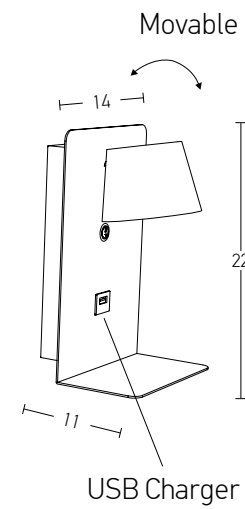

Led	3W
Bulb	1xG9
Power	MAX 25W
Input	220-240V, 50/60Hz
Color Temperature	3000K
Lumen	595Lm
Cri	80
Dimensions	L: 15cm W: 29cm H: 19cm
Non Dimmable	☒
Material	Metal - Aluminium
Switch	On/Off
Color	White Matt / H34-W

Power	7W
Input	220-240V, 50/60Hz
Color Temperature	3000K
Lumen	595Lm
Cri	80
Dimensions	L: 11cm W: 14cm H: 22cm
Non Dimmable	☒
Material	Metal - Aluminium - Plastic
Switch	On/Off
Special Feature	USB Charger
	Shade Ø: 8.5cm H: 6.5cm
Color	Shandy White / Code H60