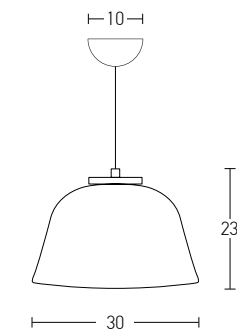

Bulb 1xE27
Power MAX 40W
Input 220-240V, 50/60Hz
Dimensions Ø: 30cm H: 23cm
Base Ø: 10cm H: 4.5cm
Material Aluminium - Wood
Special Feature 150cm Cable Adjustable
Color White Matt / **Code 180090**