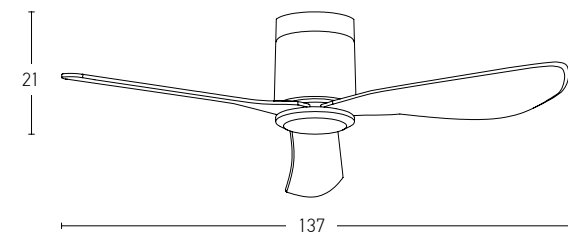

Led Light Source	Without Light
Input	220-240V, 50/60Hz
dB	20
Dimensions	54" Ø: 137cm H: 21cm
Air Flow	195m³ min
Night Mode	Time Setting 1h / 2h / 4h / 8h
Material	Metal - ABS
Special Feature	TUYA WiFi Remote Control Summer & Winter Function
Motor Feature	DC Motor 40W 5 Speeds
Color	Black Matt - ABS Blades / Code 20257