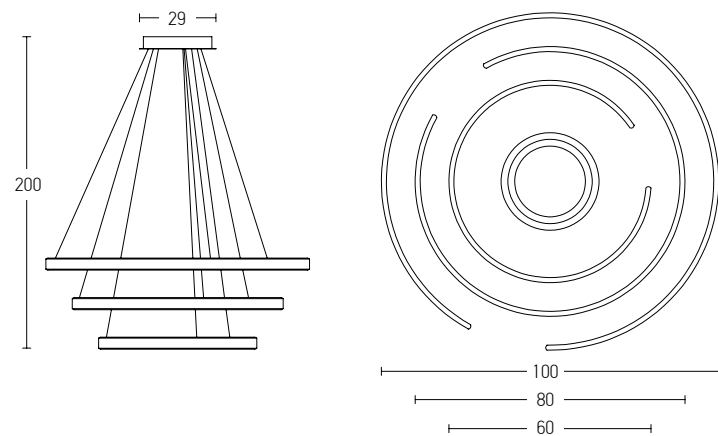

Power 30W / 40W / 50W
Input 220-240V, 50/60Hz
Color Temperature 3000K
Lumen 9600Lm
Cri 80
Dimensions Ø: 60cm / Ø: 80cm / Ø: 100cm H: 5cm
Base Ø: 29cm H: 4.5cm
Dimmable Triac ☉
Material Aluminium - Silicon
Special Feature 200cm Cable Adjustable
Profile 5x1.5cm

Color Brushed Gold Matt / **Code 2014**
Color Brushed Coffee / **Code 2015**