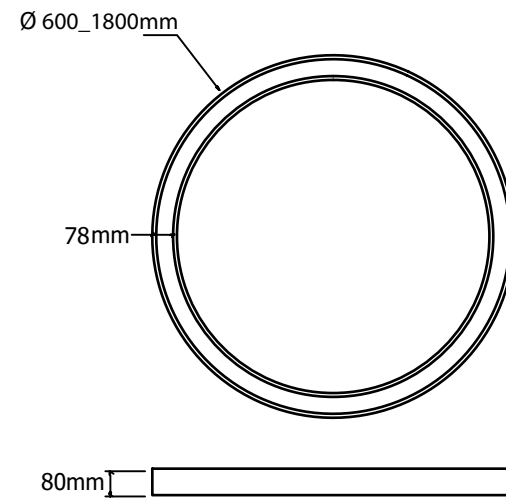

Guide to Create your Code by Choosing : 34 - Length - Driver - Kelvin - Set - Body Color

LED circle luminaire, made of a curved extruded aluminium, power-coated with fine sandy finish. Designed for ceiling/pendant mounting, providing direct light emission through satined polycarbonate for an almost homogeneous emission of light. Luminaire equipped with the latest generation of well known LED boards. Driver ON/OFF