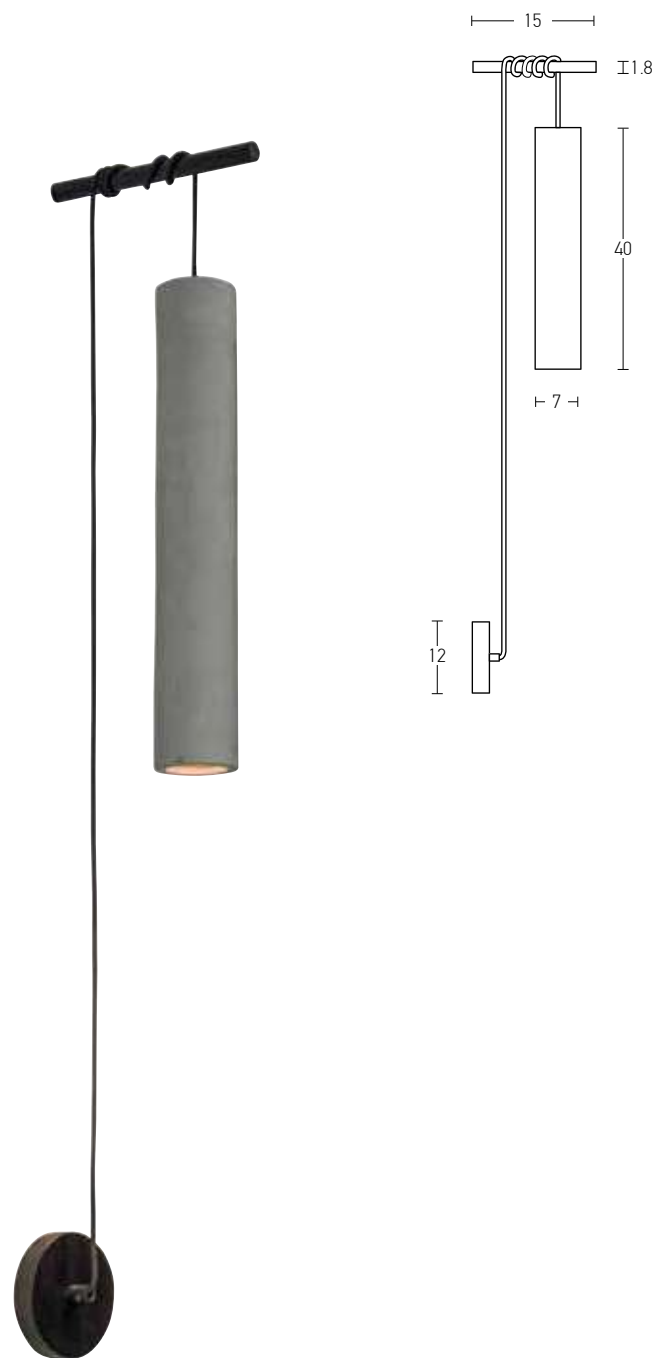

Bulb 1xGU10
Power MAX 35W
Input 220-240V, 50/60Hz
Dimensions L: 15cm
Base Ø: 12cm H: 2cm
Material Metal - Concrete
Special Feature 200cm Cable Adjustable
Tube Ø: 7cm H: 40cm
Color Concrete - Black Matt Base / **Code 18162**