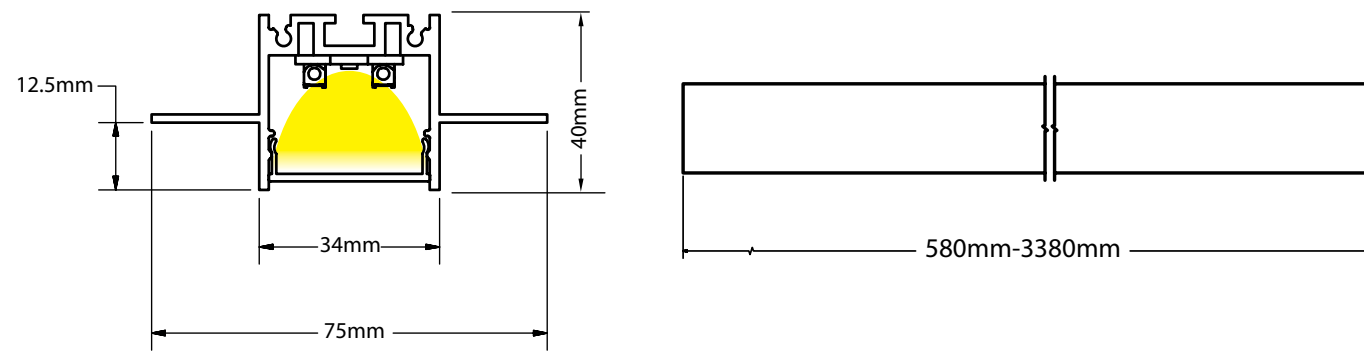

Fill in your code using the following items from the table.

Trimless Profile					
Code	Length	Driver	Kelvin	Set	Body Color
33	58 = 58cm	O = ON/OFF	3 = 3000K	E = HE	W = Sandy White
33	86 = 86cm	D = Dali	4 = 4000K	O = HO	B = Sandy Black
33	114 = 114cm				
33	142 = 142cm				
33	170 = 170cm				
33	198 = 198cm				
33	226 = 226cm				
33	254 = 254cm				
33	282 = 282cm				
33	310 = 310cm				
33	338 = 338cm				

Guide to Create your Code by Choosing : 33 - Length - Driver - Kelvin - Set - Body Color