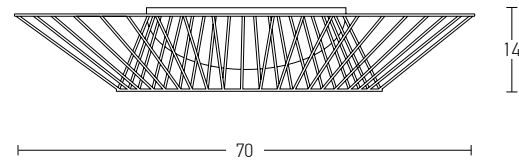

Bulb 3xE27
Power MAX 40W
Input 220-240V, 50/60Hz
Dimensions Ø: 70cm H: 14cm
Material Metal - Opal Glass
Color Black Matt / **Code 1546**