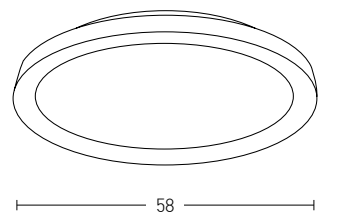

Model Finishing

Brushed Gold Matt

Brushed Coffee

Sandy White

Sandy Black

Power 30W
 Input 220-240V, 50/60Hz
 Color Temperature 3000K
 Lumen 1800Lm
 Cri 80
 Dimensions Ø: 37.5cm H: 5.7cm
 Non Dimmable
 Material Aluminium - Acrylic
 Color White / **Code Z62130L-W**
 Color Black / **Code Z62130L-B**