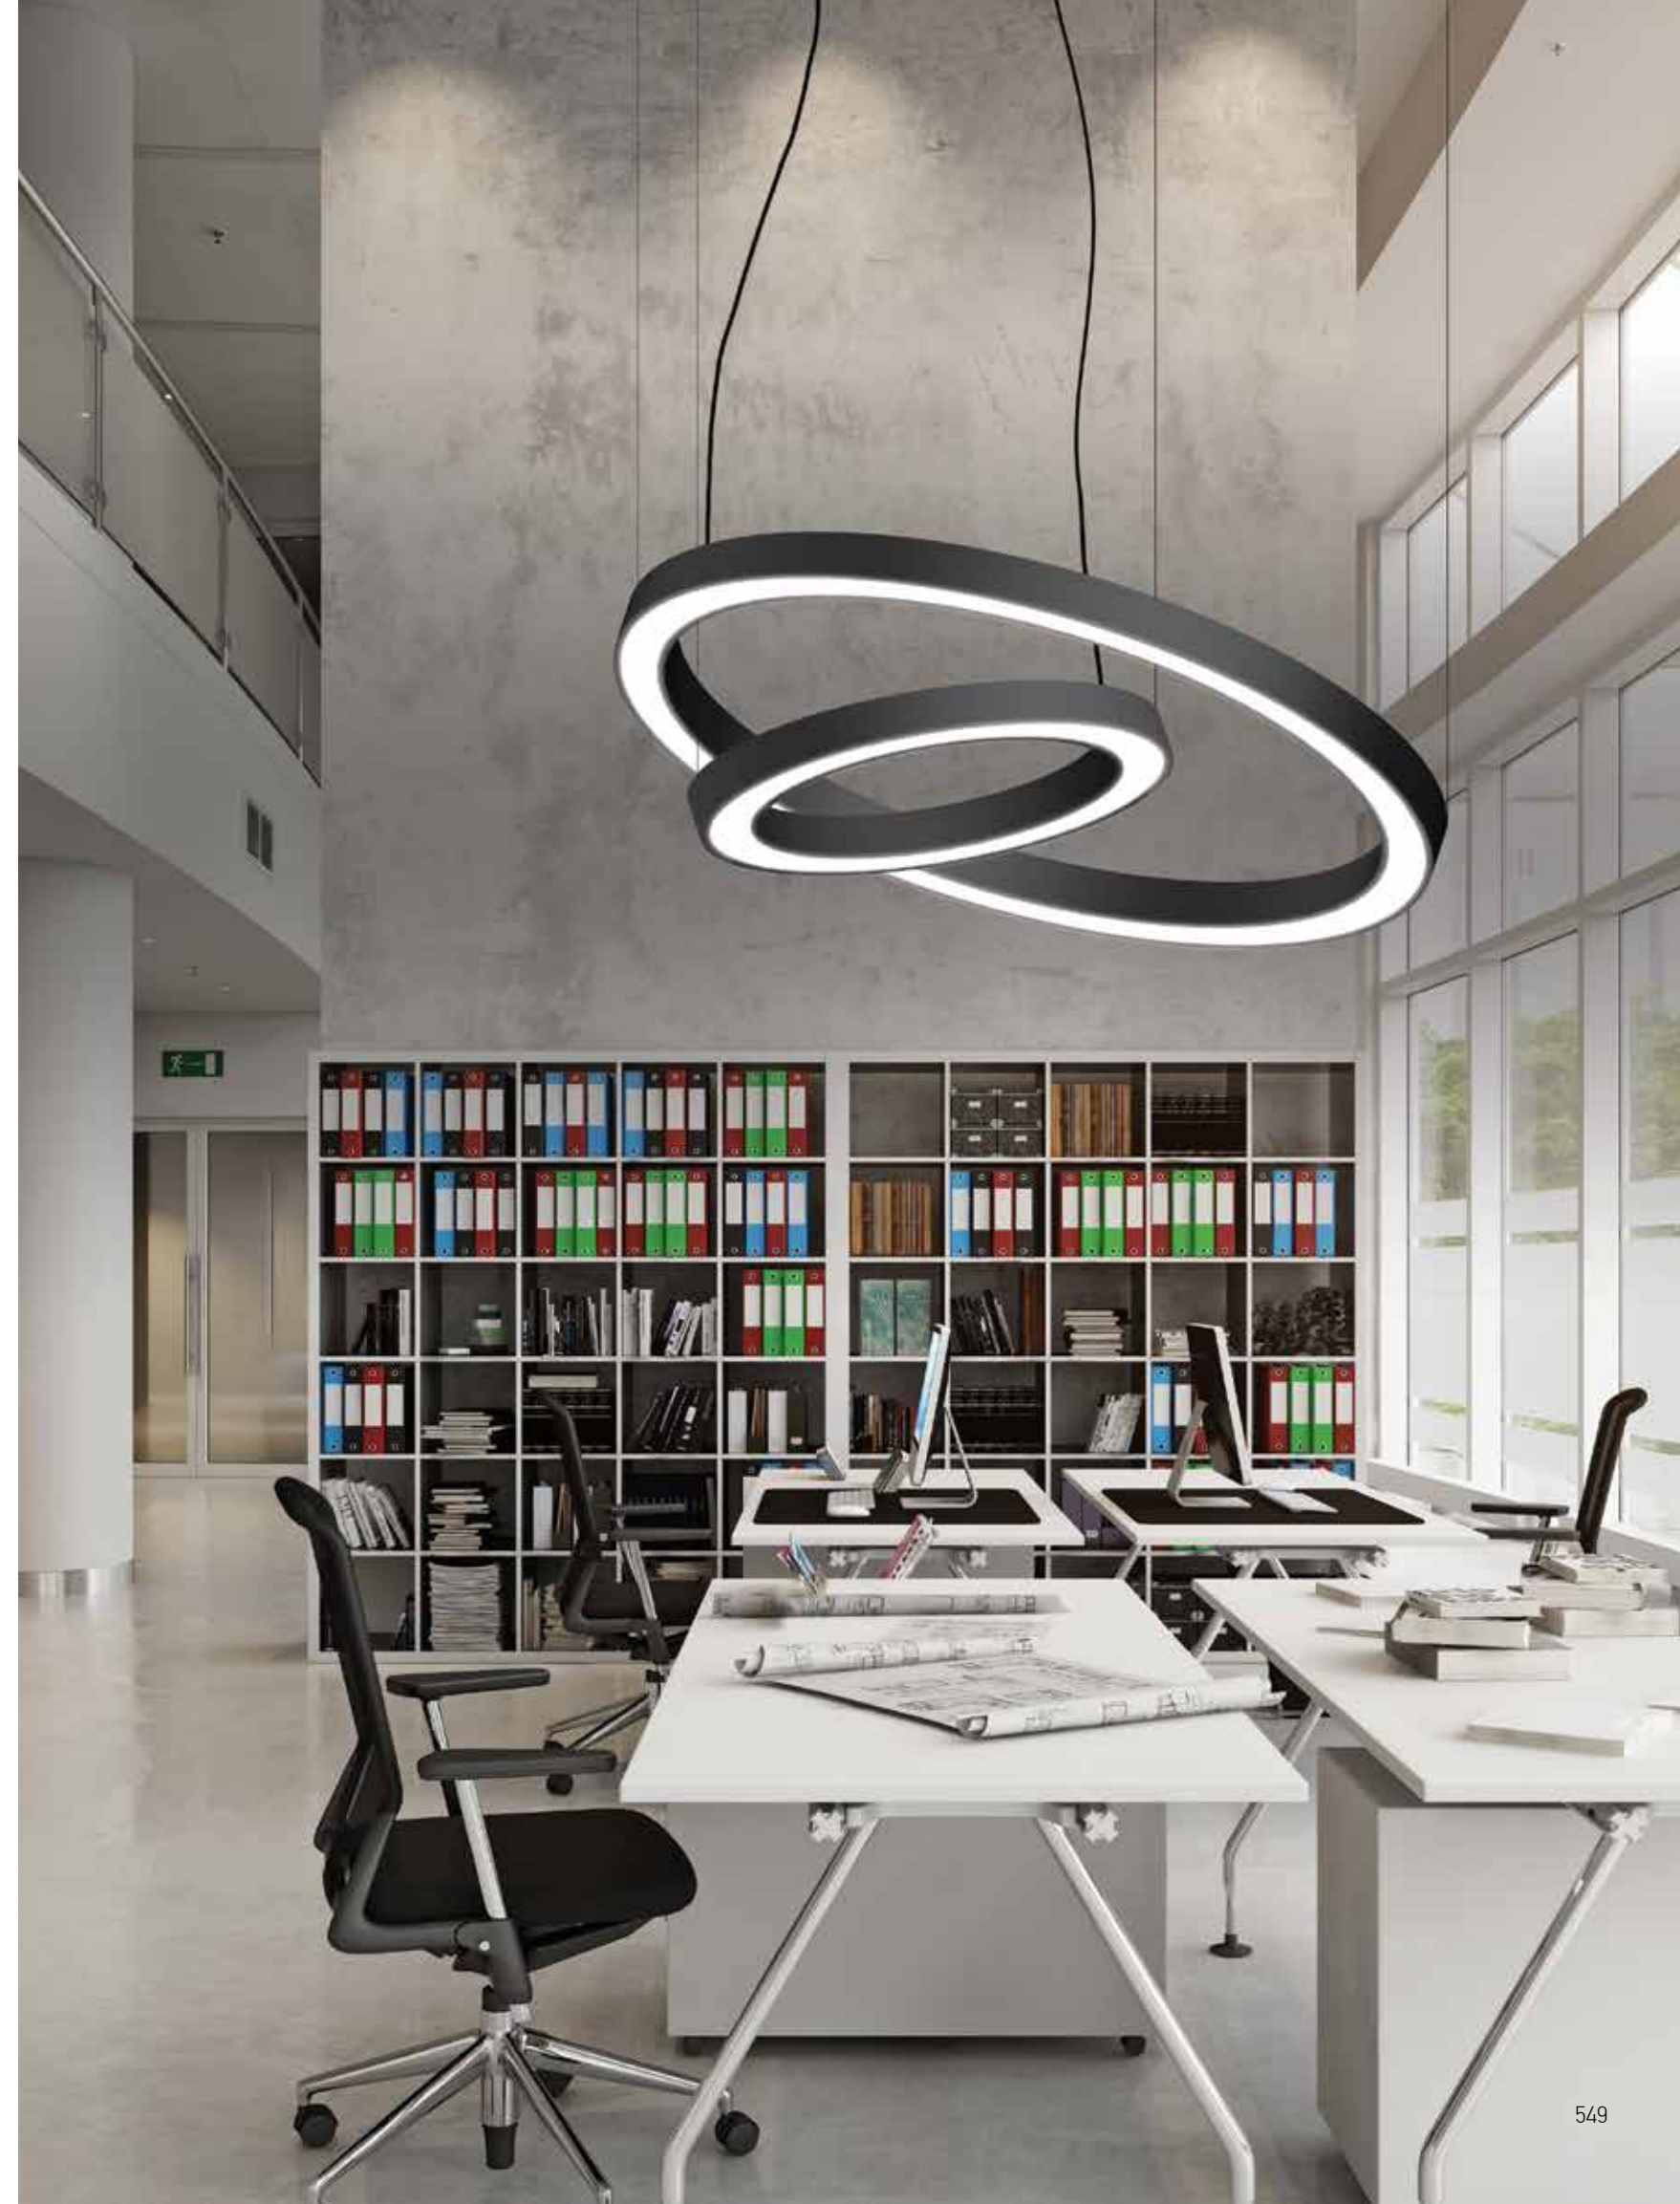

LED circle luminaire, made of a curved extruded aluminium, power-coated with fine sandy finish. Designed for ceiling/pendant mounting, providing direct light emission through satined polycarbonate for an almost homogeneous emission of light. Luminaire equipped with the latest generation of well known LED boards. Driver ON/OFF

Fill in your code using the following items from the table.

Ceiling Circle			
Code	Diameter	Kelvin	Body Color
81	06 = 60cm	3 = 3000K	W = Sandy White
81	09 = 90cm	4 = 4000K	B = Sandy Black
81	12 = 120cm		
81	18 = 180cm		

Guide to Create your Code by Choosing : 81 - Diameter - Kelvin - Body Color

Pendant Circle			
Code	Diameter	Kelvin	Body Color
82	06 = 60cm	3 = 3000K	W = Sandy White
82	09 = 90cm	4 = 4000K	B = Sandy Black
82	12 = 120cm		
82	18 = 180cm		

Guide to Create your Code by Choosing : 82 - Diameter - Kelvin - Body Color

High Output			
Diameter (cm)	Watt	3000K (Lumen)	4000K (Lumen)
60	54	7267	7650
90	81	10858	11430
120	116	14449	15210
180	161	21660	22800