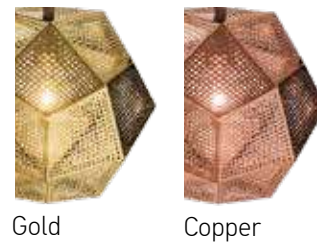

Model Finishing

Gold

Copper