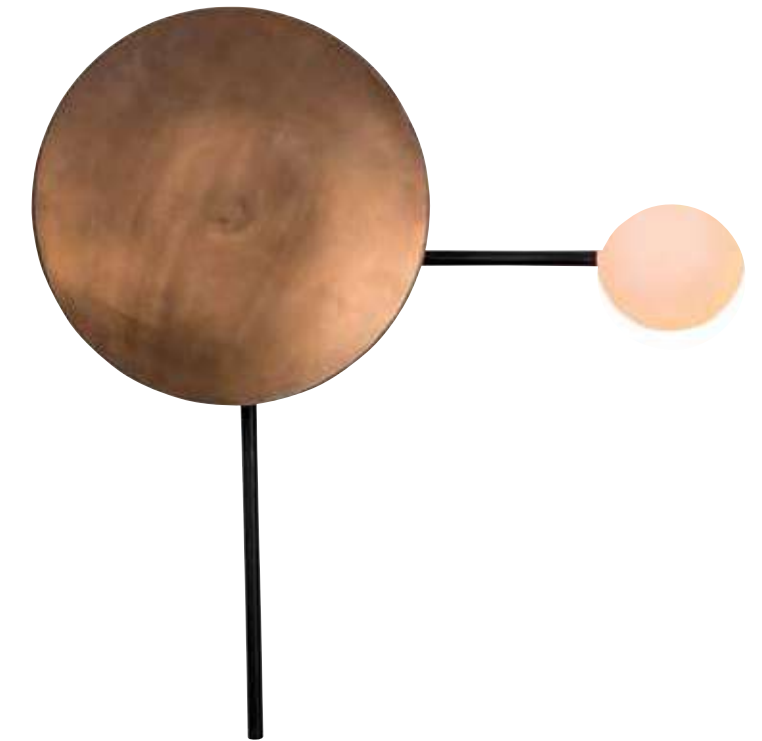

Bulb 1xG9 Led
Power MAX 9W
Input 220-240V, 50/60Hz
Dimensions L: 11cm W: 40cm H: 40cm
Material Metal - Opal Glass
Special Feature Opal Glass Ø: 8cm
Color Black Matt - Copper Rusty / **Code 18136**

Bulb 1xE14
Power MAX 40W
Input 220-240V, 50/60Hz
Dimensions Ø: 8cm L: 14cm
Material Metal
Color Old Steel / **Code 16153**