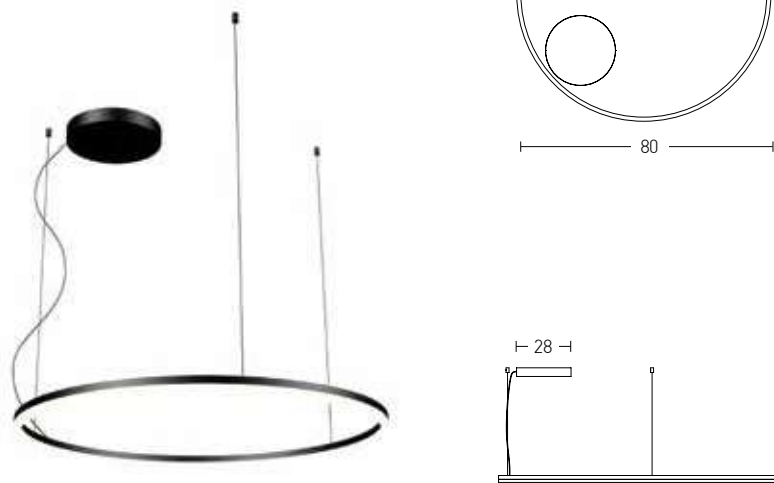

Power 55W
Input 220-240V, 50/60Hz
Color Temperature 3000K
Lumen 4400Lm
Cri 80
Dimensions Ø: 80cm H: 200cm
Base Ø: 25cm H: 5cm
Dimmable Triac ☐
Material Aluminium - Acrylic
Special Feature 200cm Cable Adjustable
Color Black Matt / **Code 20262**
Color White Matt / **Code 20263**