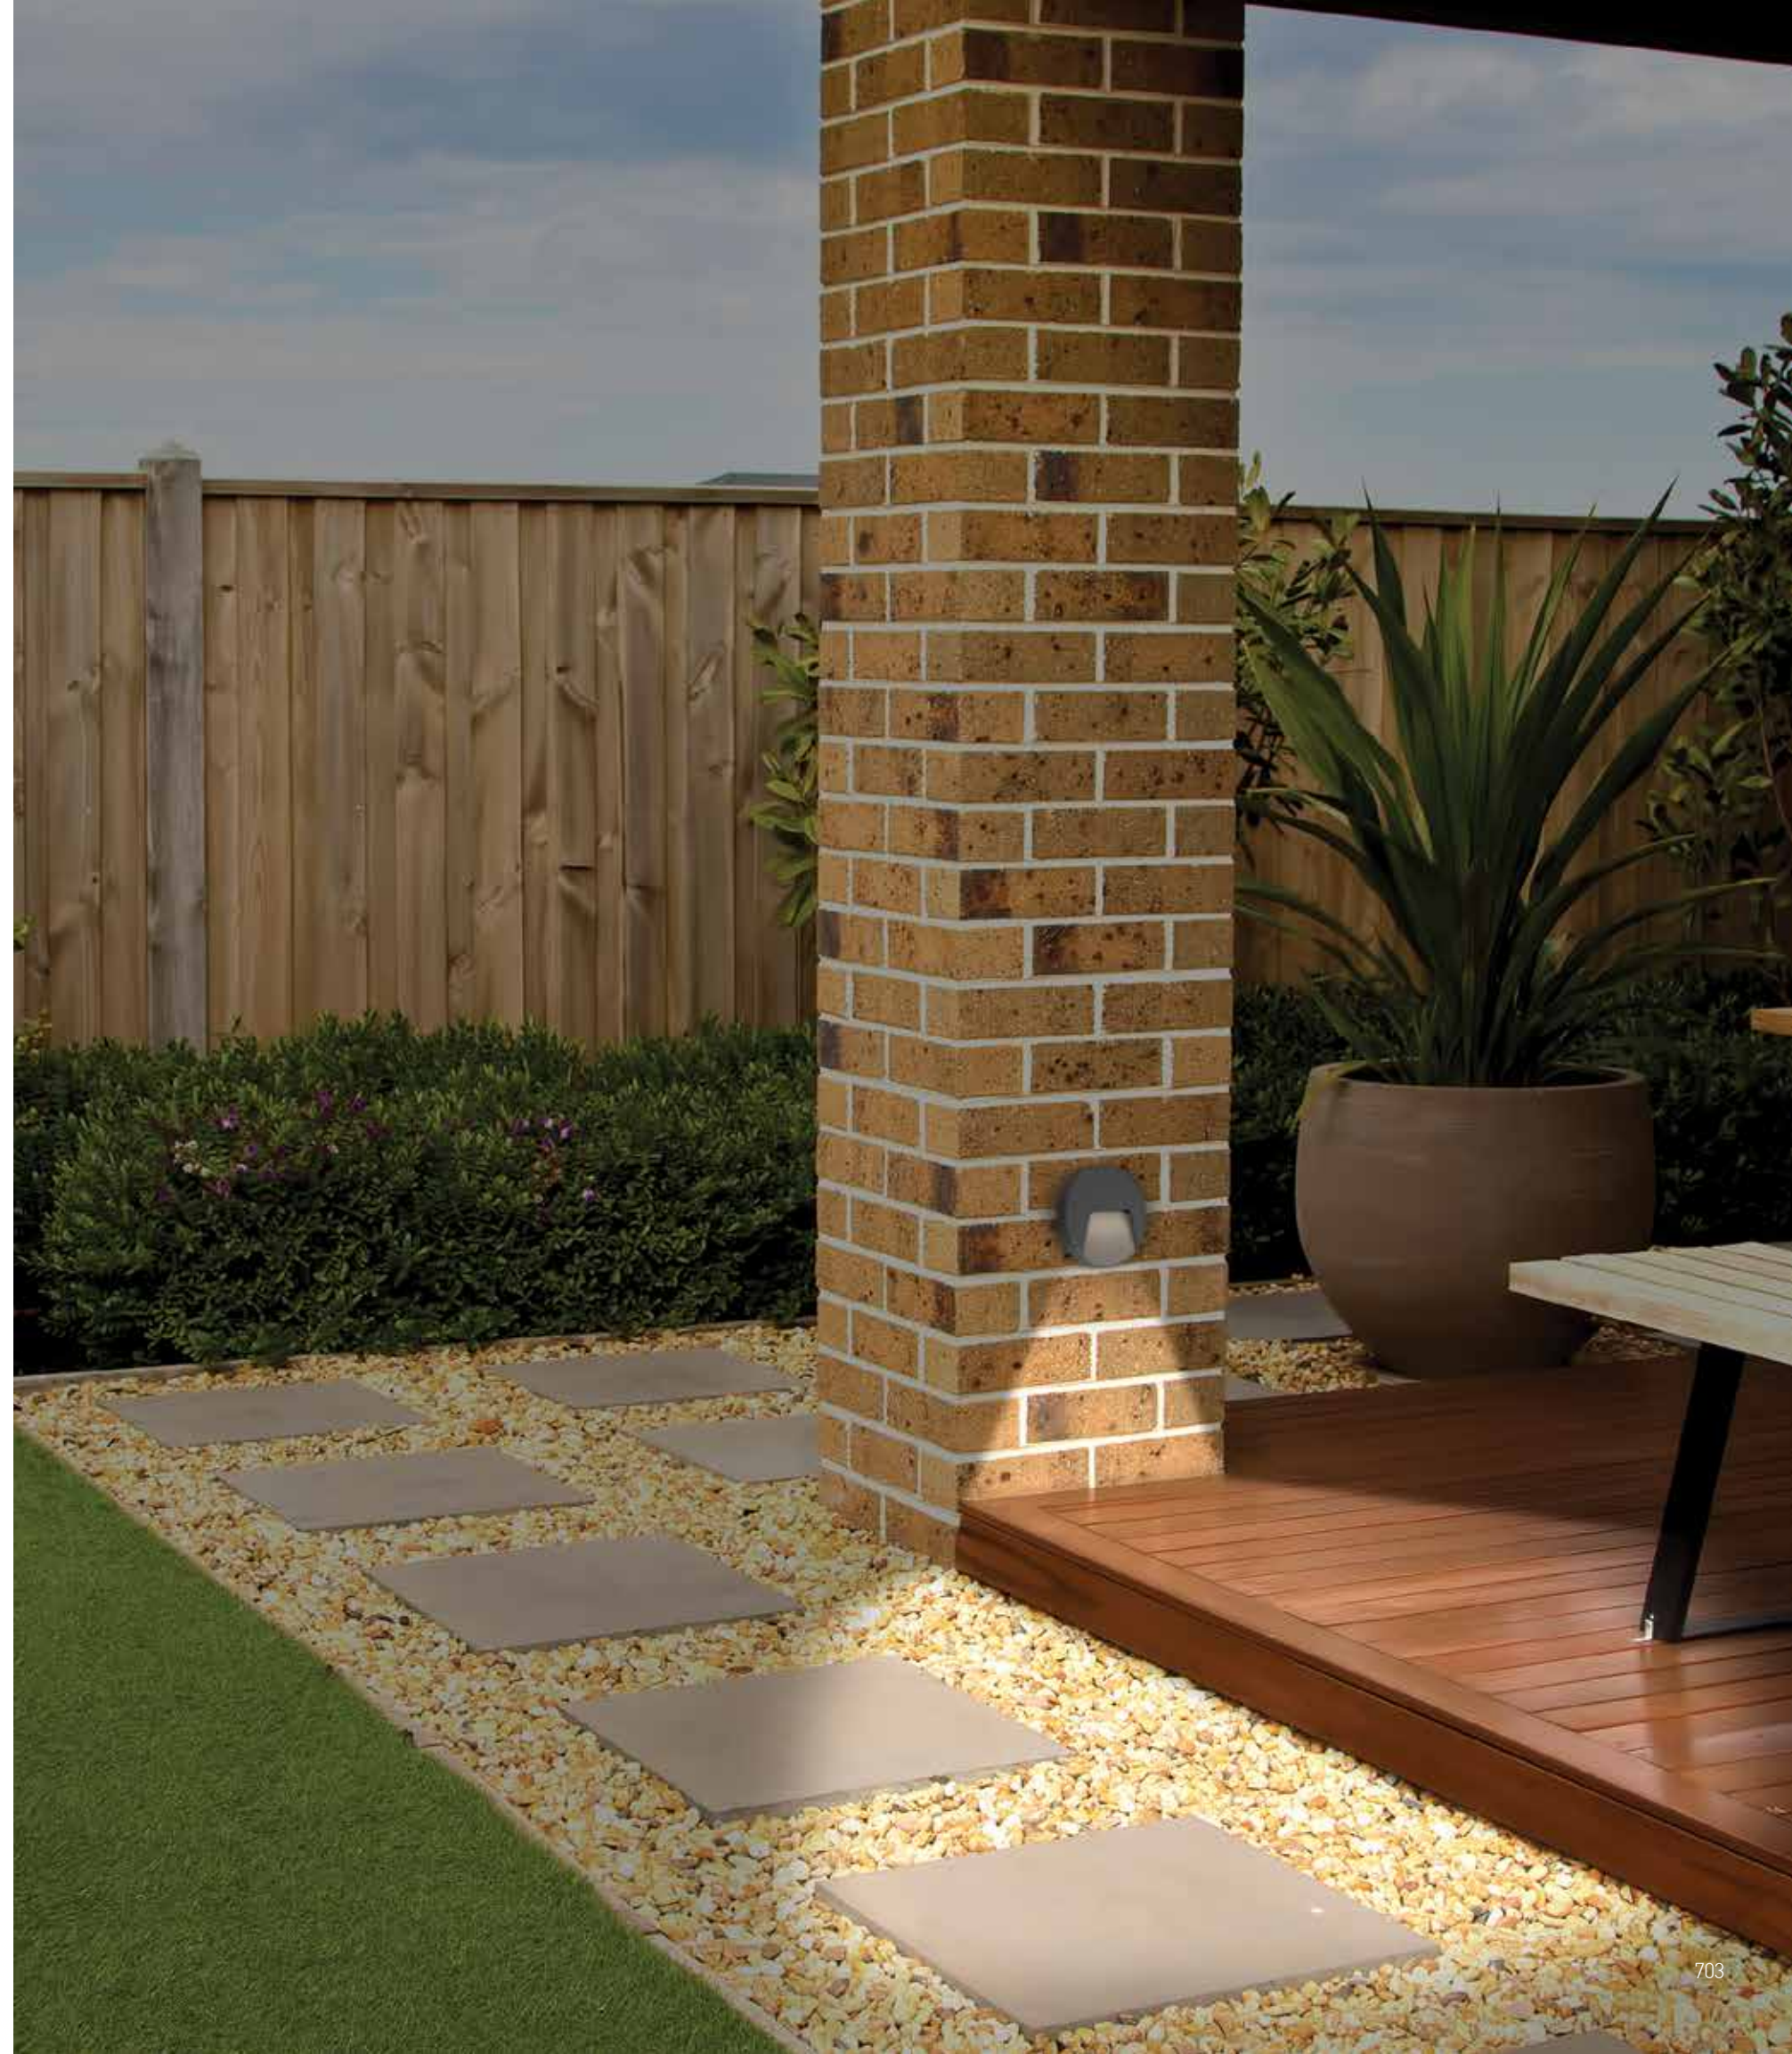

Power 1.5W
Input 220-240V, 50/60Hz
Color Temperature 3000K
Lumen 120Lm
Cri 80
IP 54
Dimensions L: 3.3cm W: 10cm H: 6cm
Material ABS
Color Graphite / **Code E181**
Color White / **Code E182**