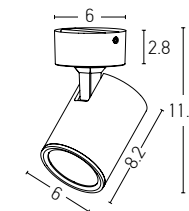

Bulb 1xGU10
Power MAX 35W
Input 220-240V, 50/60Hz
Dimensions Ø: 6cm H: 11.8cm
Base Ø: 6cm H: 2.8cm
Material Metal - Aluminium
Special Feature Cylinder Ø: 6cm L: 8.2cm
Color Black Matt - Brushed Brass / **Code S105**
Color Black Matt / **Code S104**