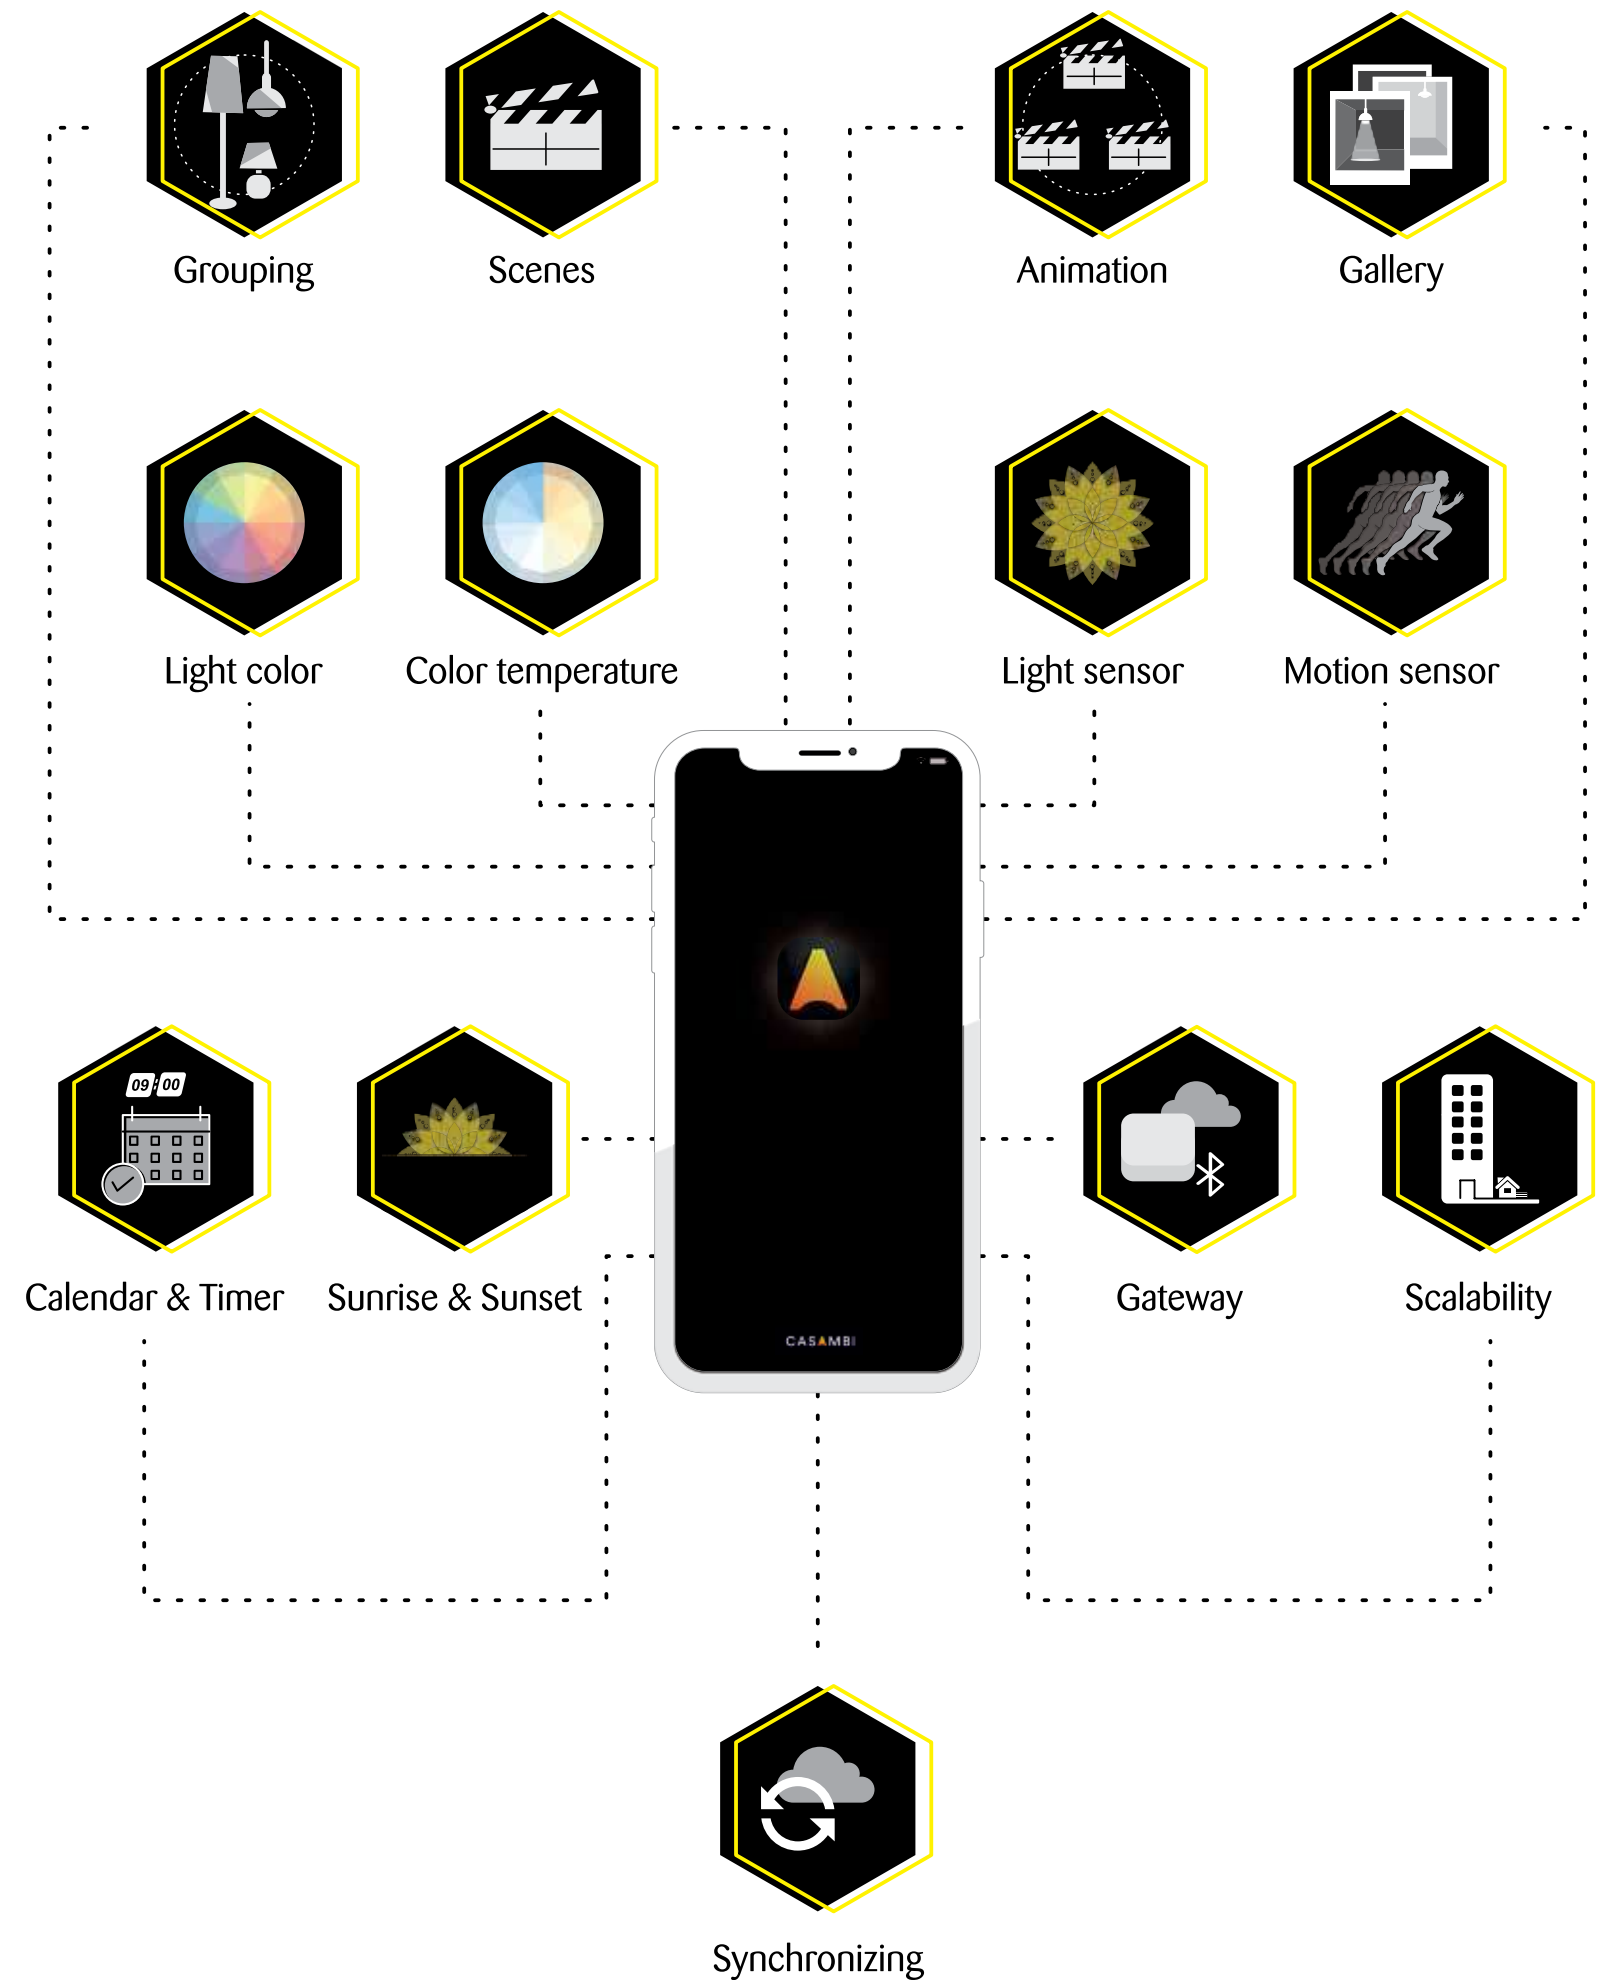

CASAMBI READY wireless control for DALI luminaires

The Zambelis 48V tracks are compatible with CASAMBI control system, which permits bidirectional communication between control device and luminaires, making it possible for the user to create scenes, regulate the system from smart devices, etc.

With the CASAMBI control system and its Control wireless variants, the user has total control over the installation, with all the features available in low voltage alternatives. The 48V system does not mean relinquishing the leading edge in control for architectural lighting.

Power by : **CASAMBI**
Available App on :