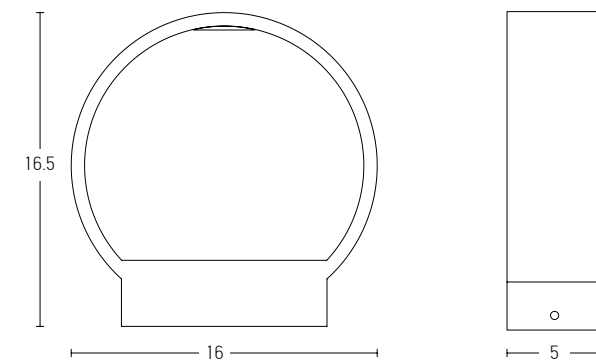

Power 6W
Input 220-240V, 50/60Hz
Color Temperature 3000K
Lumen 530Lm
Cri 80
IP 65
Dimensions L: 16.5cm W: 16cm H: 5cm
Material Aluminium - Tempered Glass
Special Feature Up - Down Light
Color Dark Brown / **Code E268**