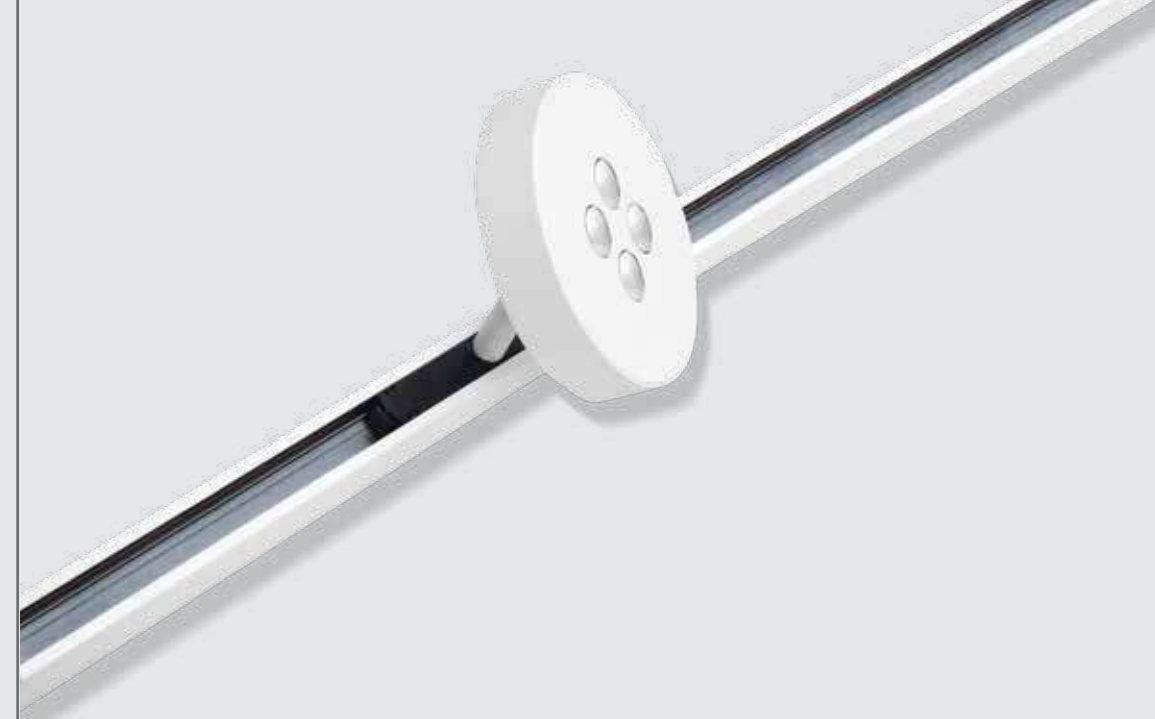

Architectural Lighting

4.8
VOLT
**MAGNETIC
SYSTEM**

COLOR VARIETY UPON REQUEST

SMART CONTROLS

SAVING ENERGY

SLIM LUMINAIRES

CUSTOMIZE
ARCHITECTURAL LIGHTING

EASY CHANGES