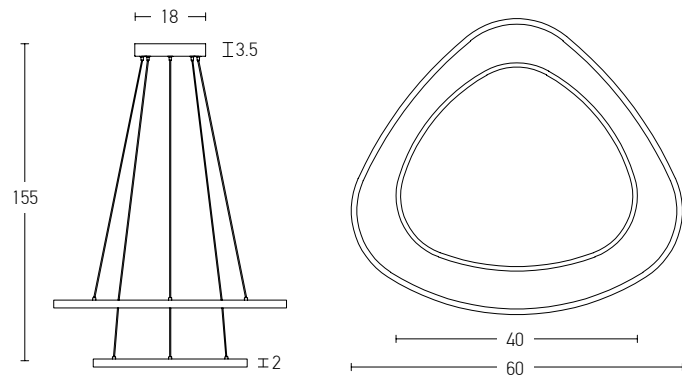

Power	45W
Input	220-240V, 50/60Hz
Color Temperature	3000K
Lumen	3600Lm
Cri	80
Dimensions	Ø: 40cm / Ø: 60cm H: 2cm
Base	Ø: 18cm H: 3.5cm
Non Dimmable	☒
Material	Aluminium - Silicon
Special Feature	155cm Cable Adjustable Profile 2x1.5cm
Color	Sandy Black / Code 2018
Color	Sandy White / Code 2019