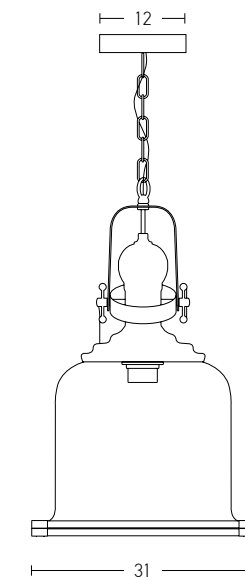

Bulb	1xE27
Power	MAX 40W
Input	220-240V, 50/60Hz
Dimensions	Ø: 31cm H: 43cm
Base	Ø: 12cm H: 2.5cm
Material	Metal - Glass
Special Feature	200cm Cable / Chain Adjustable
Color	Bronze / Code 16106