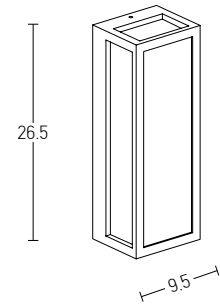

Power 9W LED
Input 220-240V, 50/60Hz
Color Temperature 3000K
Lumen 800Lm
Cri 80
IP 65
Dimensions L: 9cm W: 9.5cm H: 26.5cm
Material Alumunium - PC Diffuser
Color Graphite / **Code E202**