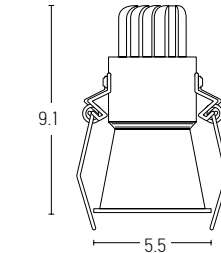

Power 4W
Input 220-240V, 50/60Hz
Color Temperature 3000K
Lumen 270Lm
Cri 90
Dimensions Ø: 4cm H: 5.8cm
Cutting Hole Ø: 3.3cm
Beam Angle 24°
Non Dimmable ☒
Material Aluminium
Depth Required JT : 6.5cm
Driver Included (700mA)
Color White Matt - Black Matt / **Code S092**

Power 6W
Input 220-240V, 50/60Hz
Color Temperature 3000K
Lumen 420Lm
Cri 90
Dimensions Ø: 6cm H: 8.2cm
Cutting Hole Ø: 5.1cm
Beam Angle 40°
Non Dimmable ☒
Material Aluminium
Depth Required JT : 9cm
Driver Included (160mA)
Color White Matt - Black Matt / **Code S093**

Power 15W
Input 220-240V, 50/60Hz
Color Temperature 3000K
Lumen 1050Lm
Cri 90
Dimensions Ø: 7.5cm H: 10cm
Cutting Hole Ø: 6.8cm
Beam Angle 38°
Non Dimmable ☒
Material Aluminium
Depth Required JT : 11cm
Driver Included (350mA)
Color White Matt - Black Matt / **Code S094**

Power 6W
Input 220-240V, 50/60Hz
Color Temperature 3000K
Lumen 480Lm
Cri 90
Dimensions Ø: 5.5cm H: 9.1cm
Cutting Hole Ø: 5.2cm
Beam Angle 24°
Non Dimmable ☒
Material Aluminium
Depth Required JT : 9.5cm
Driver Included (160mA)
Color White Matt / **Code S073**

Power 10W
Input 220-240V, 50/60Hz
Color Temperature 3000K
Lumen 800Lm
Cri 90
Dimensions Ø: 7.5cm H: 9.8cm
Cutting Hole Ø: 7.2cm
Beam Angle 31°
Non Dimmable ☒
Material Aluminium
Depth Required JT : 10.5cm
Driver Included (250mA)
Color White Matt / **Code S075**

Power 6W
Input 220-240V, 50/60Hz
Color Temperature 3000K
Lumen 480Lm
Cri 90
Dimensions Ø: 5.5cm H: 9.1cm
Cutting Hole Ø: 5.2cm
Beam Angle 24°
Non Dimmable ☒
Material Aluminium
Depth Required JT : 9.5cm
Driver Included (160mA)
Color Black Matt / **Code S074**