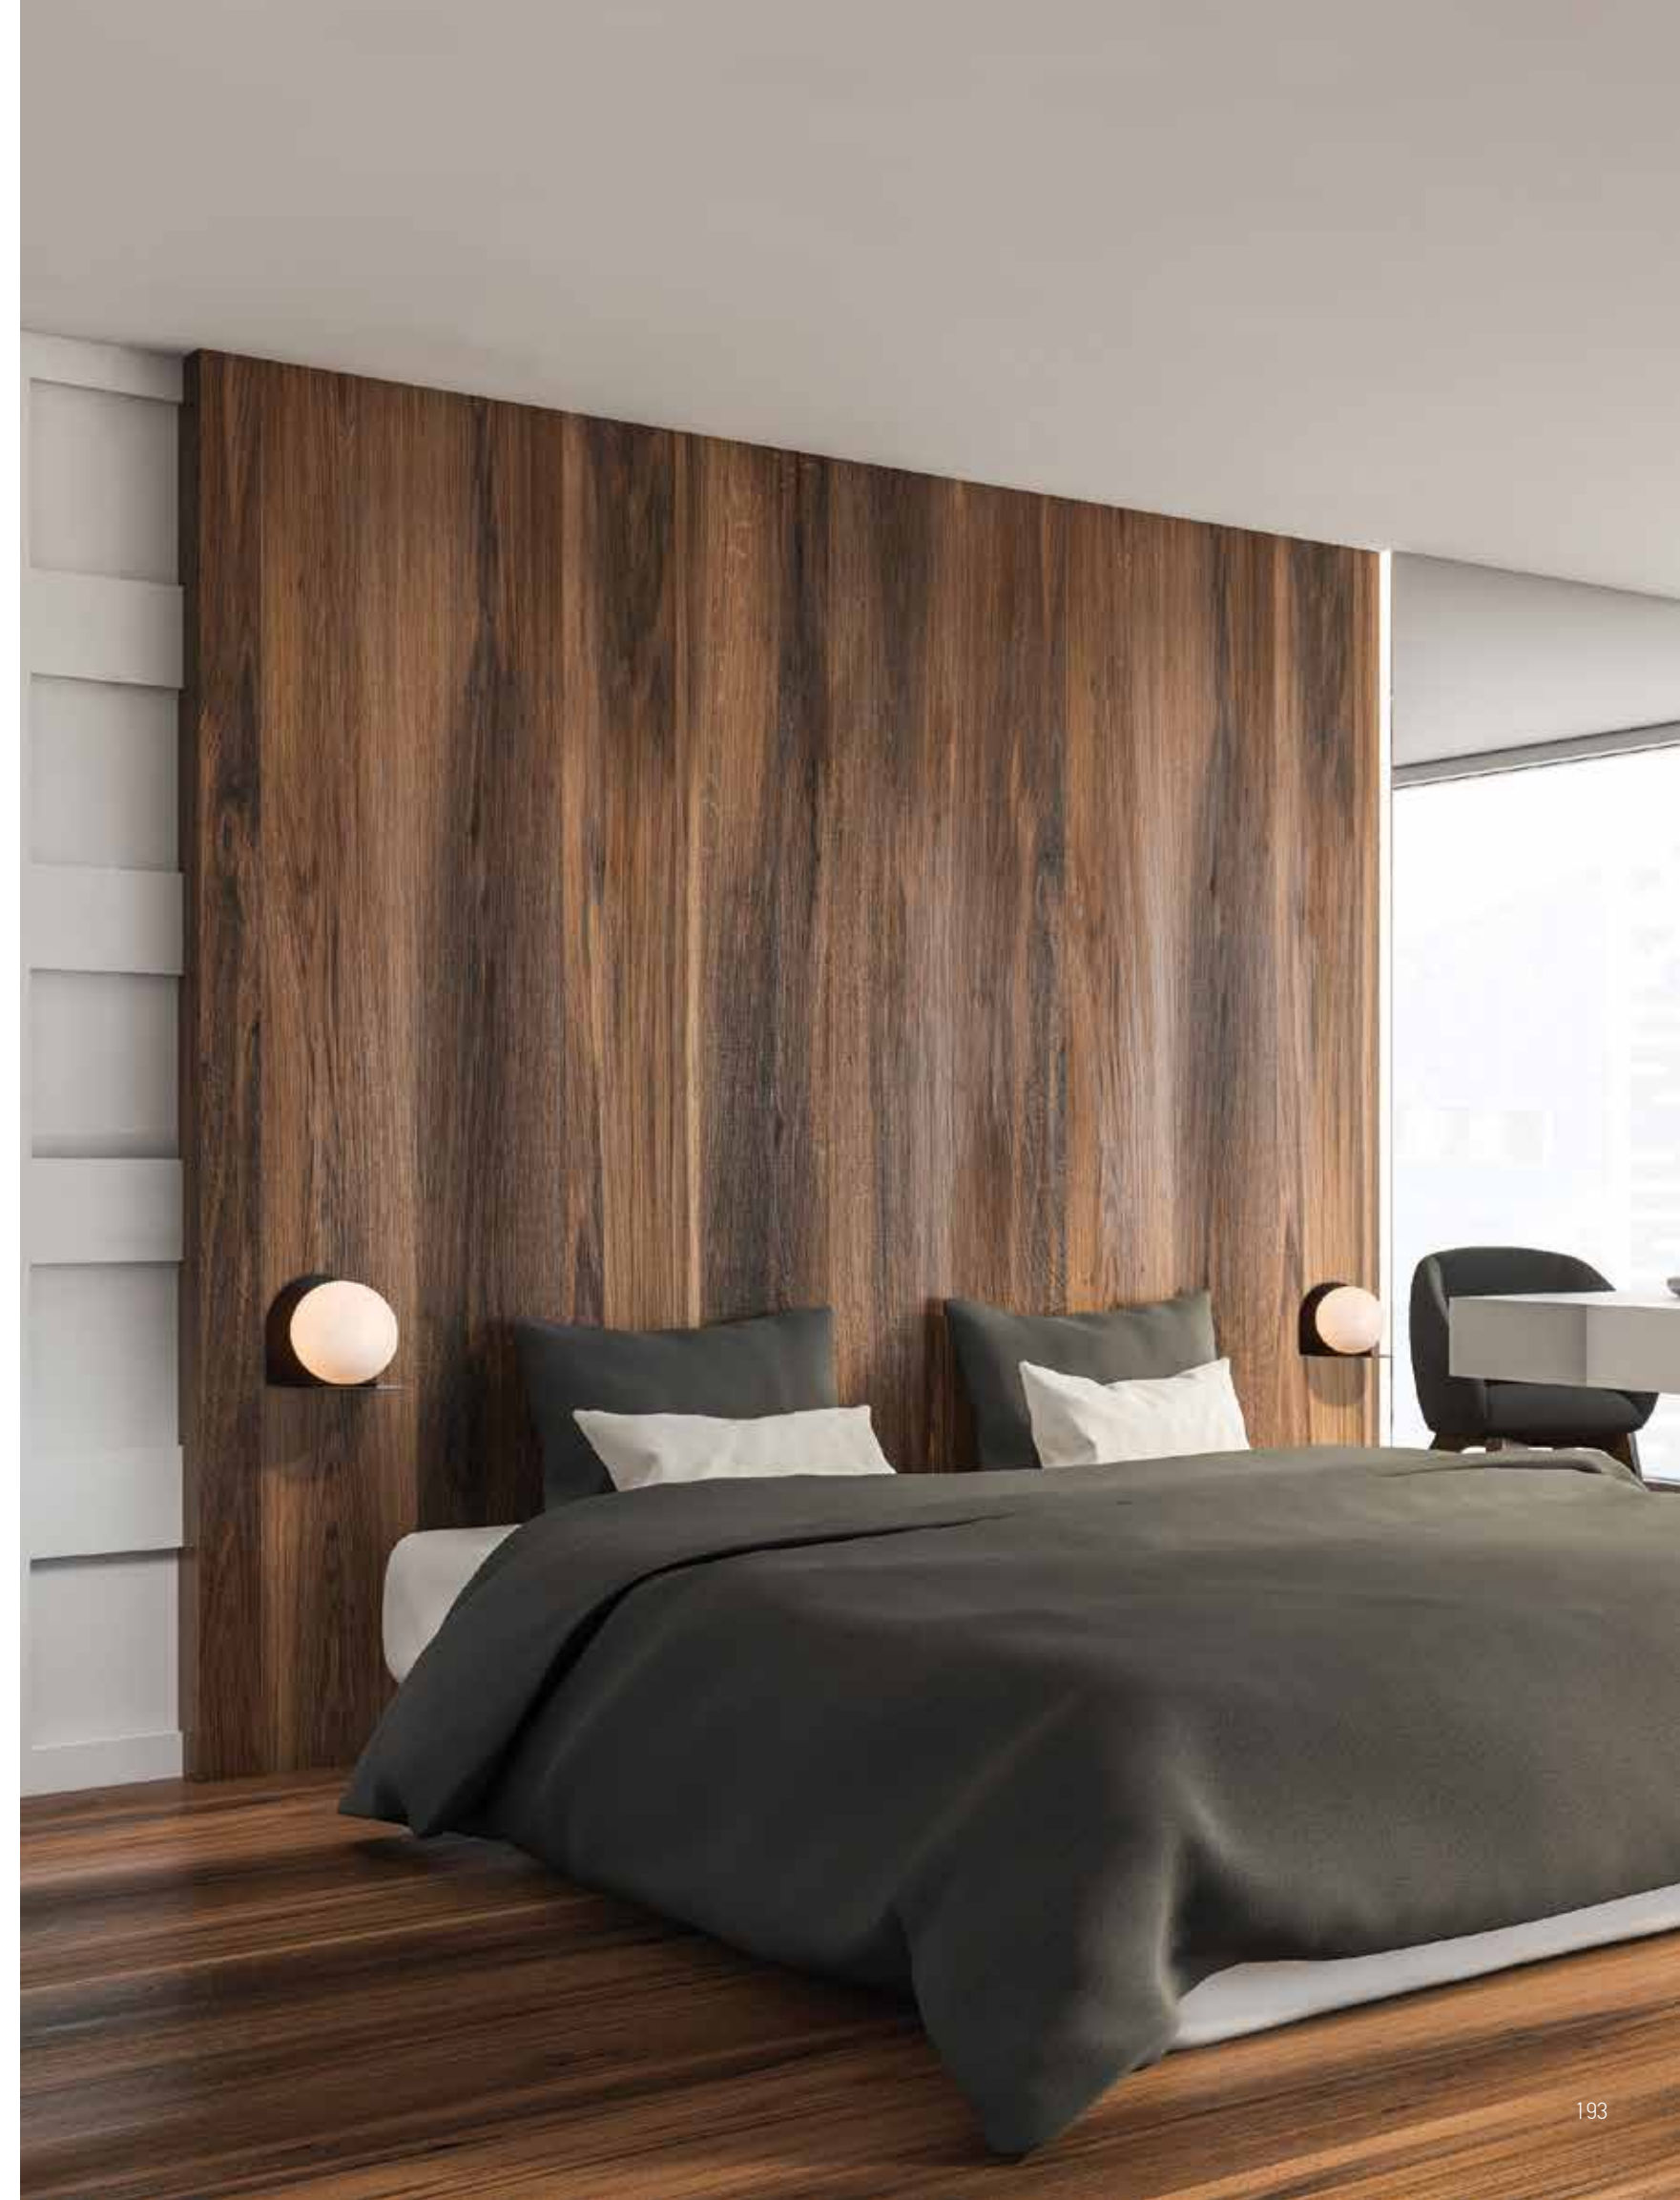

Bulb 1xG9 Led
Power MAX 9W
Input 220-240V, 50/60Hz
Dimensions L: 16cm W: 14cm H: 13cm
Material Metal - Opal Glass
Special Feature Opal Glass Ø: 12cm
Color Grey / **Code 20343-L**
Color Black Matt / **Code 20344-L**

Bulb 1xG9 Led
Power MAX 9W
Input 220-240V, 50/60Hz
Dimensions L: 11cm W: 10cm H: 9cm
Material Metal - Opal Glass
Special Feature Opal Glass Ø: 8cm
Color Grey / **Code 20343-S**
Color Black Matt / **Code 20344-S**

Model Finishing

Grey

Black Matt