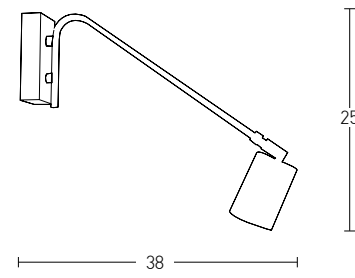

Bulb 1 x GU10
Power MAX 25W
Input 220-240V, 50/60Hz
Dimensions L: 38cm W: 8.3cm H: 25cm
Base L: 2.7cm W: 8.3cm H: 12cm
Material Metal - Brass
Color Black Matt - Brass / **Code 19215**