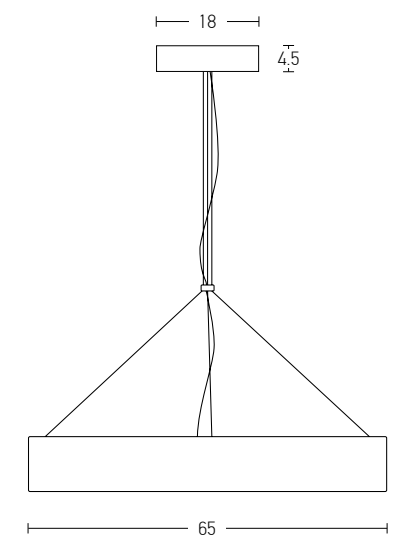

Power 56W
Input 220-240V, 50/60Hz
Color Temperature 3000K
Lumen 4480Lm
Cri 80
Dimensions Ø: 65cm H: 8cm
Base Ø: 18cm H: 4.5cm
Non Dimmable ☒
Material Metal - Acrylic
Special Feature 150cm Cable Adjustable
Color Black Matt / **Code 1618**