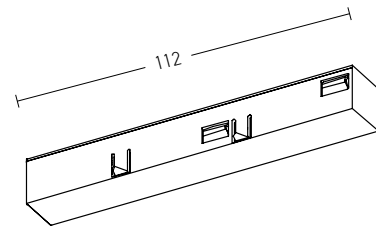

Accessories for All Tracks

Color : Black (RAL 9005)

Feeder for 48V Magnetic Tracks
Code 2096 / Color Black
Code 2096-W / Color White