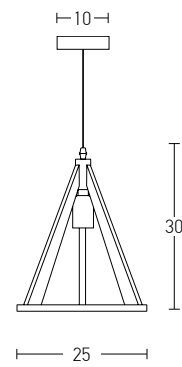

Bulb 1xE27
Power MAX 40W
Input 220-240V, 50/60Hz
Dimensions Ø: 25cm H: 30cm
Base Ø: 10cm H: 2.5cm
Material Wood
Special Feature 100cm Cable Adjustable
Color Wood - Chrome / **Code 17059**

Bulb 1xE27
Power MAX 40W
Input 220-240V, 50/60Hz
Dimensions W: 33cm H: 33cm
Base Ø: 12cm H: 2.5cm
Material Wood
Special Feature 150cm Cable Adjustable
Color Wood / **Code 1652**

Suggested Trimless Canopy **Code 20144**