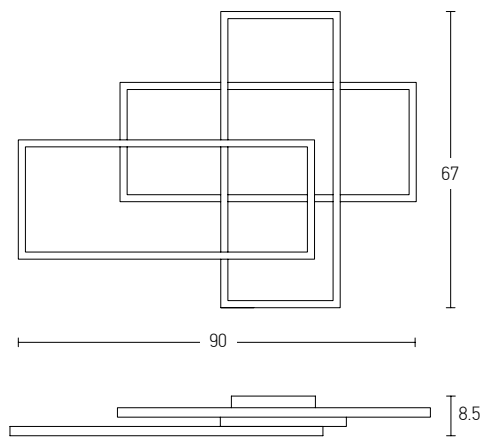

Power 55W
Input 220-240V, 50/60Hz
Color Temperature 3000K
Lumen 4400Lm
Cri 80
Dimensions L: 90cm W: 67cm H: 8.5cm
Base L: 18cm W: 18cm H: 8.5cm
Dimmable Triac ☐
Material Aluminium - Acrylic
Special Feature Profile 2x1.7cm
Color Sandy Black / **Code 2020**
Color Sandy White / **Code 2021**
Color Gold Matt / **Code 2022**