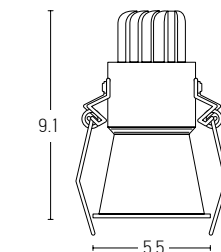

Power 4W
Input 220-240V, 50/60Hz
Color Temperature 3000K
Lumen 270Lm
Cri 90
Dimensions Ø: 4cm H: 5.8cm
Cutting Hole Ø: 3.3cm
Beam Angle 24°
Non Dimmable ☒
Material Aluminium
Depth Required JT : 6.5cm
Driver Included (700mA)
Color White Matt - Black Matt / **Code S092**

Power 6W
Input 220-240V, 50/60Hz
Color Temperature 3000K
Lumen 420Lm
Cri 90
Dimensions Ø: 6cm H: 8.2cm
Cutting Hole Ø: 5.1cm
Beam Angle 40°
Non Dimmable ☒
Material Aluminium
Depth Required JT : 9cm
Driver Included (160mA)
Color White Matt - Black Matt / **Code S093**

Power 15W
Input 220-240V, 50/60Hz
Color Temperature 3000K
Lumen 1050Lm
Cri 90
Dimensions Ø: 7.5cm H: 10cm
Cutting Hole Ø: 6.8cm
Beam Angle 38°
Non Dimmable ☒
Material Aluminium
Depth Required JT : 11cm
Driver Included (350mA)
Color White Matt - Black Matt / **Code S094**

Power 6W
Input 220-240V, 50/60Hz
Color Temperature 3000K
Lumen 480Lm
Cri 90
Dimensions Ø: 5.5cm H: 9.1cm
Cutting Hole Ø: 5.2cm
Beam Angle 24°
Non Dimmable ☒
Material Aluminium
Depth Required JT : 9.5cm
Driver Included (160mA)
Color White Matt / **Code S073**

Power 10W
Input 220-240V, 50/60Hz
Color Temperature 3000K
Lumen 800Lm
Cri 90
Dimensions Ø: 7.5cm H: 9.8cm
Cutting Hole Ø: 7.2cm
Beam Angle 31°
Non Dimmable ☒
Material Aluminium
Depth Required JT : 10.5cm
Driver Included (250mA)
Color White Matt / **Code S075**

Power 6W
Input 220-240V, 50/60Hz
Color Temperature 3000K
Lumen 480Lm
Cri 90
Dimensions Ø: 5.5cm H: 9.1cm
Cutting Hole Ø: 5.2cm
Beam Angle 24°
Non Dimmable ☒
Material Aluminium
Depth Required JT : 9.5cm
Driver Included (160mA)
Color Black Matt / **Code S074**