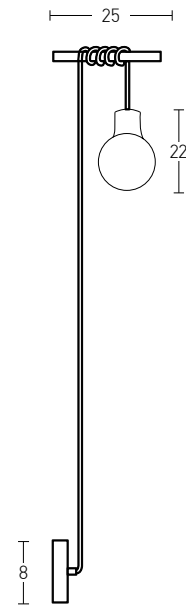

Bulb 1xG9 Led
Power MAX 9W
Input 220-240V, 50/60Hz
Dimensions Ø: 12cm H: 22cm L: 25cm
Base Ø: 8cm H: 2cm
Material Metal - Brass - Opal Glass
Special Feature 200cm Cable Adjustable
Opal Glass Ø: 12cm
Color Black Matt - Brass / **Code 19208**