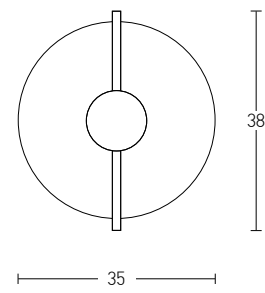

Indoor Led Lighting

Power 13W
Input 220-240V, 50/60Hz
Color Temperature 3000K
Lumen 1300Lm
Cri 80
Dimensions Ø: 35cm H: 38cm L: 11.7cm
Non Dimmable ☒
Material Metal - Aluminium
Special Feature Optional Dimming PhaseCut
Color Sandy Black - White Matt / **Code 1910**