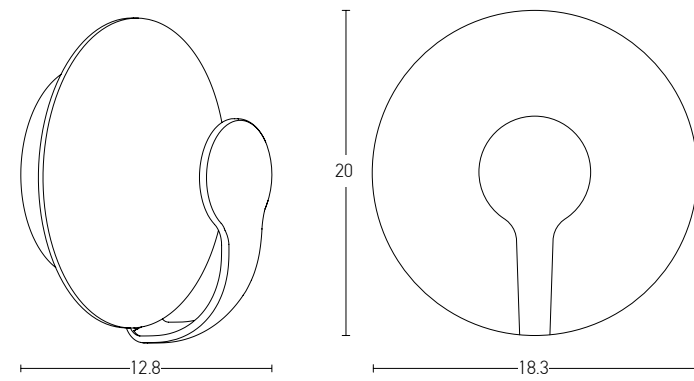

Power 12W
Input 220-240V, 50/60Hz
Color Temperature 3000K
Lumen 960Lm
Cri 80
IP 65
Dimensions L: 12.8cm W: 18.3cm H: 20cm
Material Aluminium - Glass
Color Dark Brown / **Code E271**