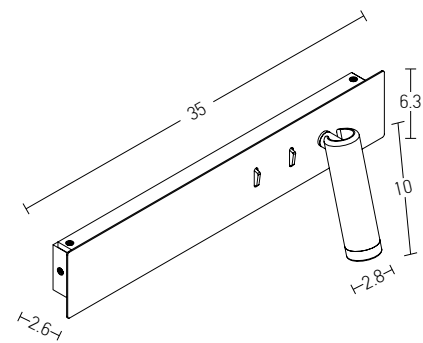

Power 3W + 5W + 5W
Input 220-240V, 50/60Hz
Color Temperature 3000K
Lumen 240+800Lm
Cri 80
Dimensions L: 7-16cm W: 35cm H: 6.3cm
Non Dimmable ☒
Switch 2 Switch On/Off
Material Metal - Aluminium - Acrylic
Special Feature Up/Down Light
Stick Ø: 2.8cm H: 10cm
Color Black Matt / **Code H54**
Color White Matt / **Code H52**