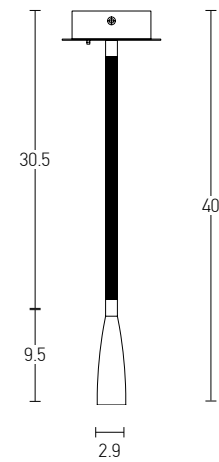

 Color Double Face White Matt - Maple Wood Blades
 White Matt - White Blades / **Code 19137**
 Color Chrome Matt - Brown Wood Blades / **Code 19138**

Double Face Blades

Hotel Lighting

Power 3W
 Input 220-240V, 50/60Hz
 Color Temperature 3000K
 Lumen 240Lm
 Cri 80
 Dimensions L: 40cm
 Non Dimmable
 Base Ø: 8cm H: 3cm
 Switch On/Off
 Material Metal - Aluminium - Silicon
 Special Feature Stick Ø: 2.9cm L: 9.5cm
 Color Brushed Brass / **Code H63**