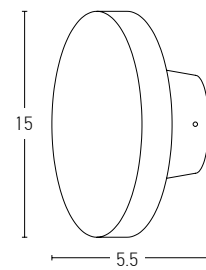

Outdoor Led Lighting | Wall - Floor Collection

Power 12W
Input 220-240V, 50/60Hz
Color Temperature 3000K
Lumen 960Lm
Cri 80
IP 54
Dimensions Ø: 15cm L: 5.5cm
Material Aluminium - PC Diffusser
Color Graphite / **Code E237**