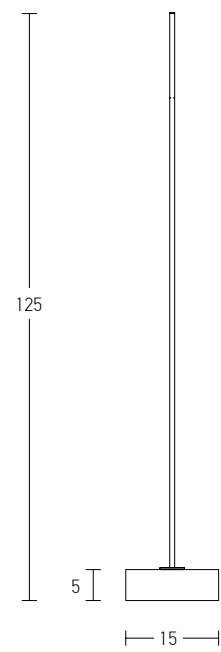

Power 15W
Input 220-240V, 50/60Hz
Color Temperature 3000K
Lumen 1200Lm
Cri 80
Dimensions H: 125cm
Base L: 15cm W: 15cm H: 5cm
Non Dimmable ☒
Material Aluminium - Wood
Special Feature 120cm Cable Available
Movable

Color Black - Wooden Base / **Code 20147**