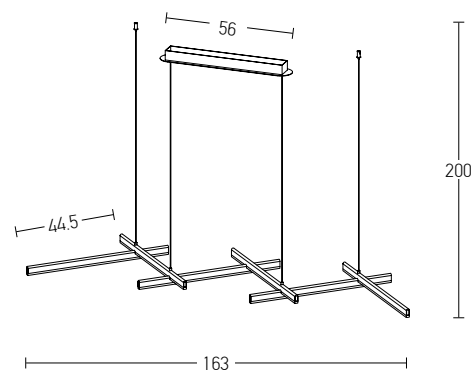

Power 48W
Input 220-240V, 50/60Hz
Color Temperature 3000K
Lumen 4800Lm
Cri 80
Dimensions Ø: 102cm H: 200cm
Base Ø: 22cm H: 4.1cm
Dimmable Triac ☐
Material Metal - Aluminium - Acrylic
Special Feature 200cm Cable Adjustable Profile 1x3cm
Color Black Matt / **Code 1947**

Power 85W
Input 220-240V, 50/60Hz
Color Temperature 3000K
Lumen 8500Lm
Cri 80
Dimensions L: 163cm W: 44.5cm H: 200cm
Base L: 56cm W: 5cm H: 4cm
Dimmable Triac ☐
Material Metal - Aluminium - Acrylic
Special Feature 200cm Cable Adjustable
Color Black Matt / **Code 1948**