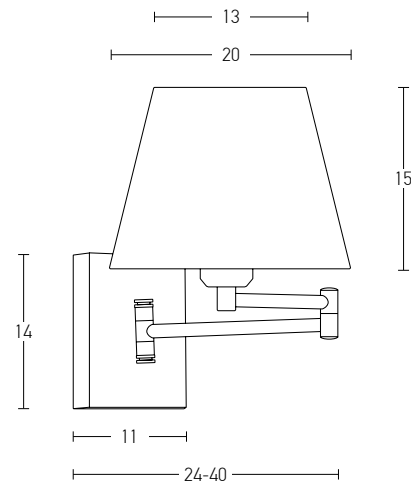

Bulb 1xE27
Power MAX 40W
Input 220-240V, 50/60Hz
Dimensions L: 24-40cm W: 20cm H: 30cm
Base L: 2.5cm W: 11cm H: 14cm
Material Metal - Fabric Shade
Special Feature Shade Ø: 13-20cm H: 15cm
Color Chrome Matt - Black Shade / **Code H24-B**
Color Chrome Matt - Beige Shade / **Code H24-W**
Color Bronze - Black Shade / **Code H25-B**
Color Bronze - Beige Shade / **Code H25-W**