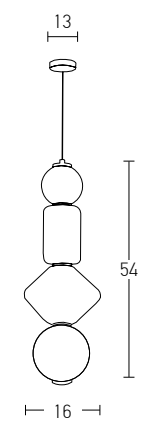

Power 18W
Input 220-240V, 50/60Hz
Color Temperature 3000K
Lumen 1440Lm
Cri 80
Dimensions Ø: 16cm H: 54cm
Base Ø: 13cm H: 5cm
Dimmable Triac ☐
Material Aluminium - Opal Glass
Special Feature 200cm Cable Adjustable
Color Gold Matt / **Code 19102**