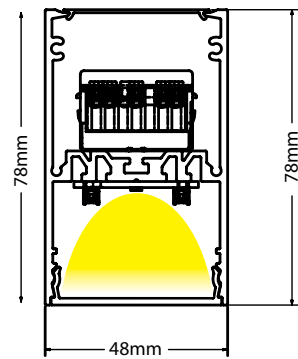

Fill in your code using the following items from the table.

Ceiling Profile

Code	Length	Driver	Kelvin	Set	Body Color
51	58 = 58cm	O = ON/OFF	3 = 3000K	E = HE	W = Sandy White
51	86 = 86cm	D = Dali	4 = 4000K	O = HO	B = Sandy Black
51	114 = 114cm				G = Sandy Grey
51	142 = 142cm				
51	170 = 170cm				
51	198 = 198cm				
51	226 = 226cm				
51	254 = 254cm				
51	282 = 282cm				
51	310 = 310cm				
51	338 = 338cm				

Guide to Create your Code by Choosing : 51 - Length - Driver - Kelvin - Set - Body Color