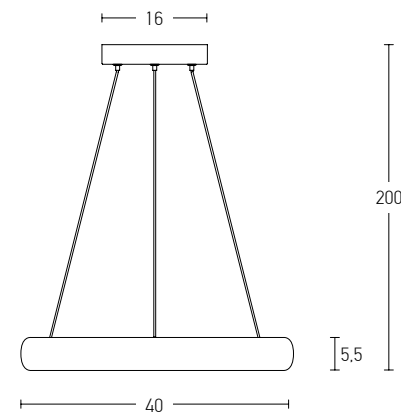

Indoor Led Lighting

Power 30W
Input 220-240V, 50/60Hz
Color Temperature 3000K
Lumen 2400Lm
Cri 80
Dimensions Ø: 40cm H: 5.5cm
Base Ø: 16cm H: 3.5cm
Dimmable Triac ☐
Material Aluminium - Acrylic
Special Feature 200cm Cable Adjustable
Color Sandy Black / **Code 2044**
Color Sandy White / **Code 2045**
Color Brushed Gold Matt / **Code 2046**
Color Brushed Coffee / **Code 2047**