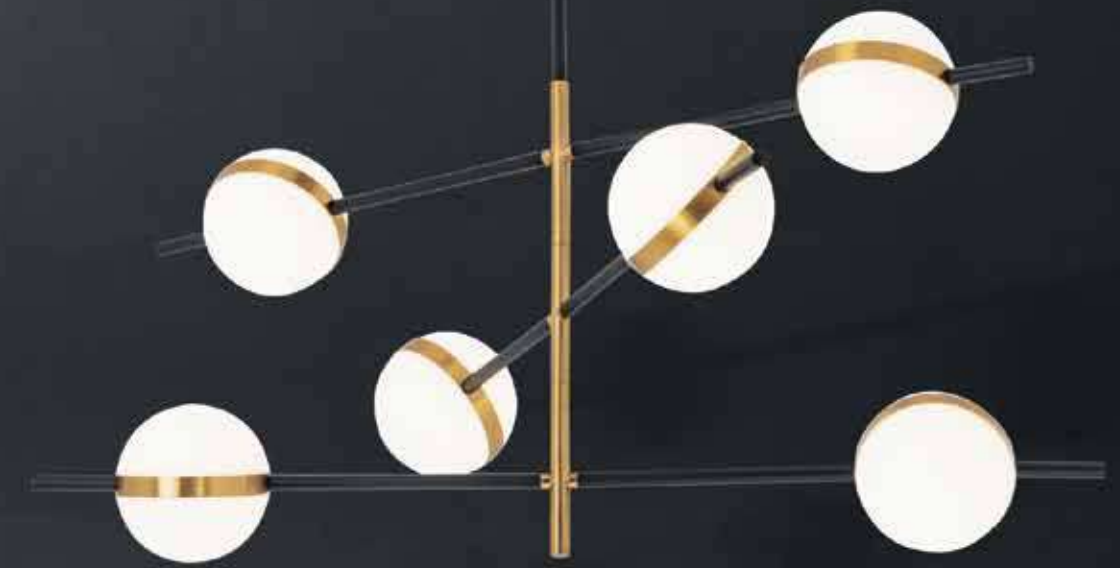

Power	45W
Input	220-240V, 50/60Hz
Color Temperature	3000K
Lumen	3600Lm
Cri	80
Dimensions	Ø: 85cm H: 62cm
Base	Ø: 18.5cm H: 3.5cm
Non Dimmable	☒
Material	Metal - Aluminium - Acrylic
Special Feature	Movable Opal Balls Ø: 12.5cm
Color	Black Matt - Gold Matt / Code 2002