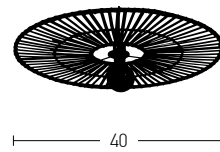

Bulb 1xE27
Power MAX 40W
Input 220-240V, 50/60Hz
Dimensions Ø: 80cm L: 8cm
Base Ø: 10cm H: 2cm
Material Metal - Bamboo
Color White - Natural Bamboo / **Code 19250**

Bulb 1xE27
Power MAX 40W
Input 220-240V, 50/60Hz
Dimensions Ø: 60cm L: 8cm
Base Ø: 10cm H: 2cm
Material Metal - Bamboo
Color Black - Natural Bamboo / **Code 19252**

Bulb 1xE27
Power MAX 40W
Input 220-240V, 50/60Hz
Dimensions Ø: 40cm L: 8cm
Base Ø: 10cm H: 2cm
Material Metal - Bamboo
Color White - Natural Bamboo / **Code 19251**
Black - Natural Bamboo / **Code 19253**