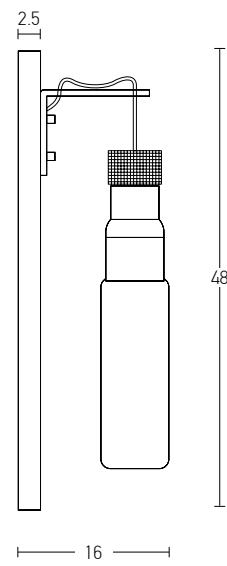

Bulb 1xGU10 Led
Power MAX 5W
Input 220-240V, 50/60Hz
Dimensions Ø: 7cm H: 33.5cm
Base Ø: 10cm H: 3.5cm
Material Metal - Aluminium - Glass
Special Feature 150cm Cable Adjustable
Color Black Matt - Smoked Glass / **Code 18121**

Bulb 1xGU10 Led
Power MAX 5W
Input 220-240V, 50/60Hz
Dimensions Ø: 7cm L: 16cm W: 7cm H: 48cm
Base L: 2.5cm W: 7cm H: 48cm
Material Metal - Aluminium - Glass
Color Black Matt - Smoked Glass / **Code 18123**