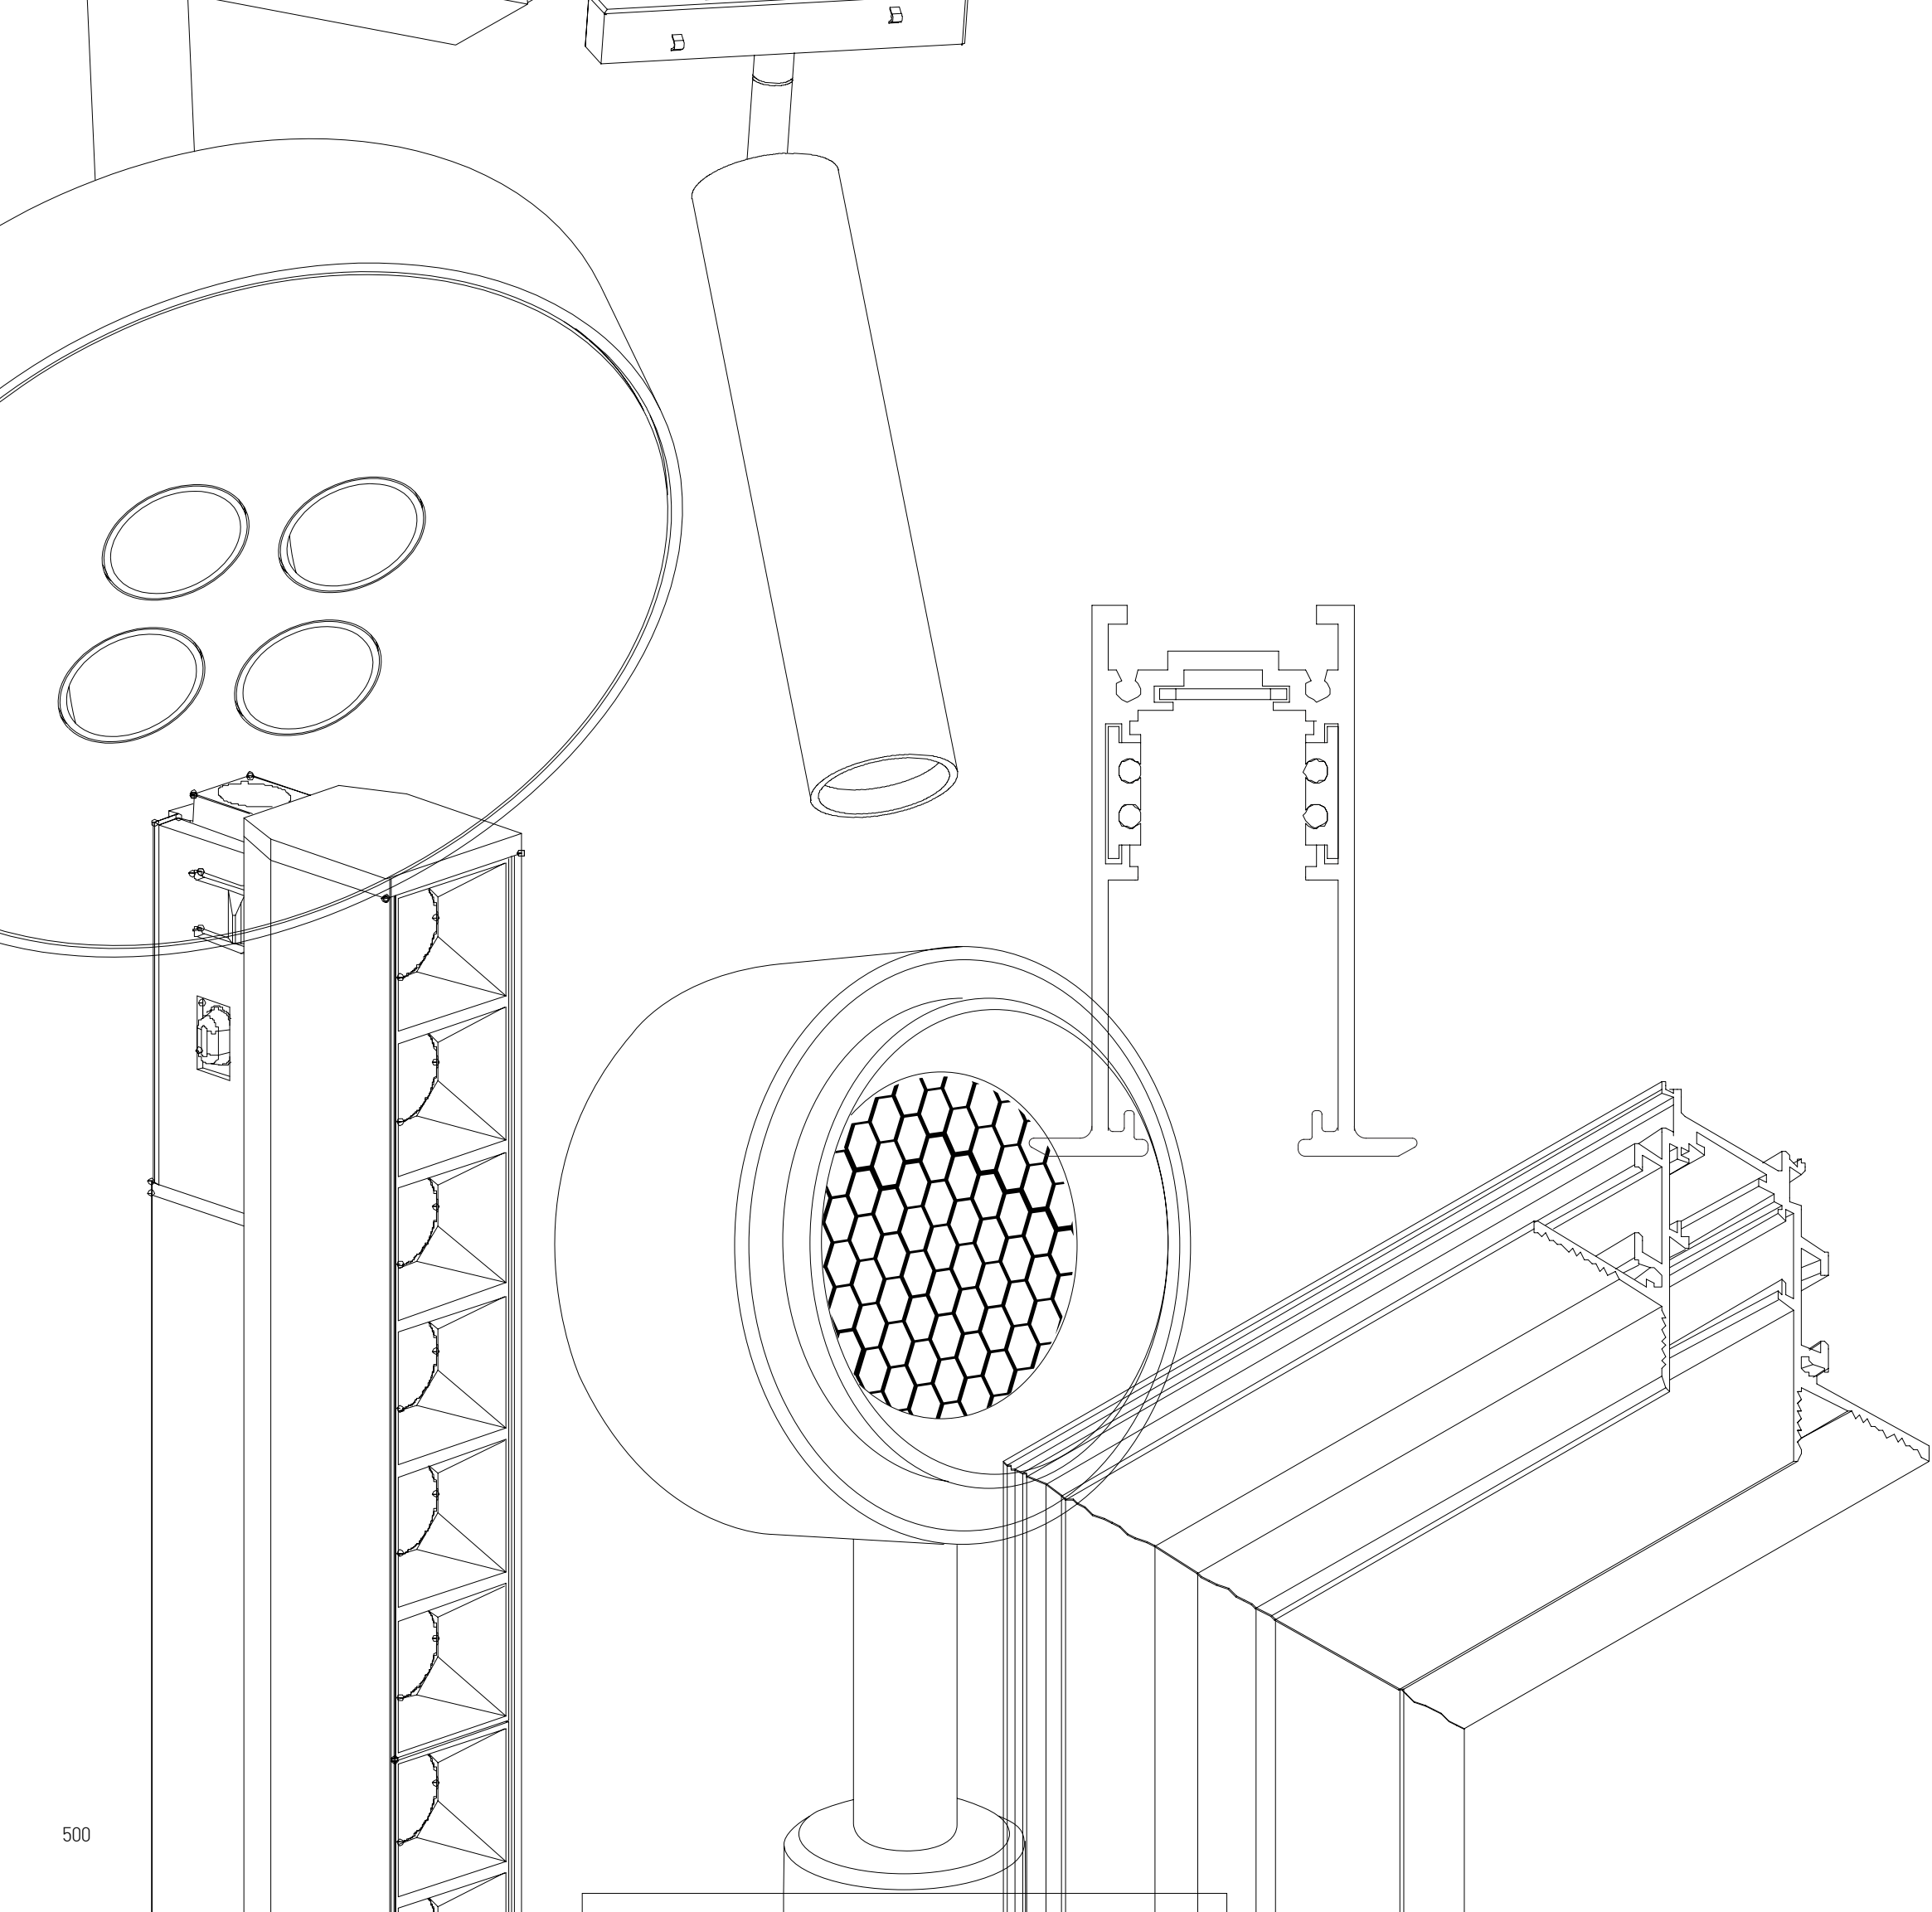

Architectural Lighting