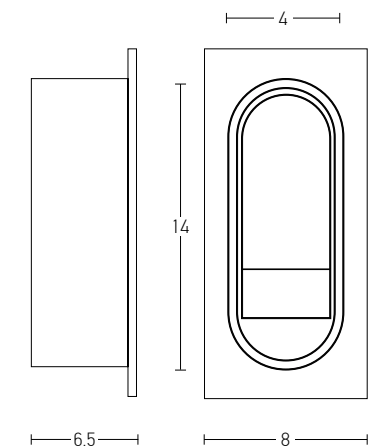

Power 3W
Input 220-240V, 50/60Hz
Color Temperature 3000K
Lumen 240Lm
Cri 80
Dimensions W: 8cm H: 19cm
Depth 6.5cm
Non Dimmable ☒
Switch On/Off
Material Metal - Aluminium
Cutting Hole 17x6cm
Special Feature Stick W: 4cm H: 14cm
Color Black Matt / **Code H43**
Color Brushed Copper / **Code H44**