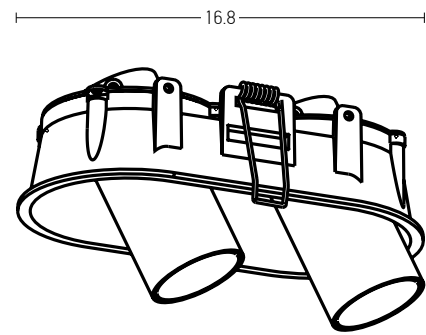

Power 2x7W
Input 10V / 700mA
Color Temperature 3000K
Lumen 1040Lm
Cri 90
Dimensions L: 16.8cm W: 9cm H: 9cm
Cutting Hole 8.2 x 16.4cm
Beam Angle 36°
Material Aluminium
Depth Required JT: 9cm
Required Driver V700 / Series Connection
Special Feature Movable
Stick Ø: 4cm

Color Sandy White - Black / **Code Z11207-W**
Color Sandy Black - Gold / **Code Z11207-B**

Power 7W
Input 10V / 700mA
Color Temperature 3000K
Lumen 520Lm
Cri 90
Dimensions Ø: 9.1cm H: 9cm
Cutting Hole Ø: 8.2cm
Beam Angle 36°
Material Aluminium
Depth Required JT: 9cm
Required Driver LSCW700P for 1 Fixture
Special Feature Movable
Stick Ø: 4cm

Color Sandy White - Black / **Code Z11107-W**
Color Sandy Black - Gold / **Code Z11107-B**

Power 10W
Input 220-240V, 50/60Hz
Color Temperature 3000K
Lumen 750Lm
Cri 90
Dimensions Ø: 7cm H: 8.3cm
Cutting Hole Ø: 6cm
Beam Angle 38°
Non Dimmable ☒
Material Aluminium
Depth Required JT: 9cm
Driver Included (250mA)
Color White Matt - Black Matt Reflector / **Code S070**

Power 15W
Input 220-240V, 50/60Hz
Color Temperature 3000K
Lumen 1125Lm
Cri 90
Dimensions Ø: 8.5cm H: 10.3cm
Cutting Hole Ø: 7.8cm
Beam Angle 30°
Non Dimmable ☒
Material Aluminium
Depth Required JT: 11cm
Driver Included (350mA)
Color White Matt - Black Matt Reflector / **Code S071**