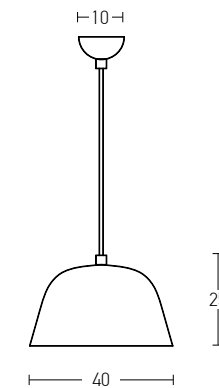

Bulb 1xE27
Power MAX 40W
Input 220-240V, 50/60Hz
Dimensions Ø: 40cm H: 25cm
Base Ø: 10cm H: 4.5cm
Material Aluminium
Special Feature 150cm Cable Adjustable
Color Grey Matt / **Code 180075**
Color Pink Matt / **Code 180076**