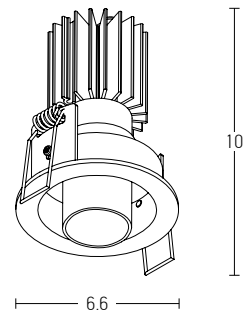

Power 2x9W
Input 220-240V, 50/60Hz
Color Temperature 3000K
Lumen 1620Lm
Cri 80
Dimensions Ø: 14cm H: 11.3cm
Beam Angle 18°
Cutting Hole Ø: 12.8cm
Material Aluminium
Special Feature Movable
Included LED Driver

Color Sandy White / **Code 1927**
Color Sandy Black / **Code 1926**

Power 9W
Input 220-240V, 50/60Hz
Color Temperature 3000K
Lumen 810Lm
Cri 80
Dimensions Ø: 6.6cm H: 10cm
Beam Angle 18°
Cutting Hole Ø: 6cm
Material Aluminium
Special Feature Included LED Driver

Color Sandy White / **Code 1925**
Color Sandy Black / **Code 1924**