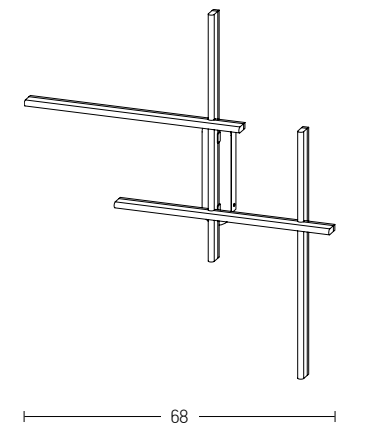

Power 36W
Input 220-240V, 50/60Hz
Color Temperature 3000K
Lumen 2880Lm
Cri 80
Dimensions L: 10cm W: 68cm H: 78cm
Base W: 5.5cm H: 18.5cm
Non Dimmable ☒
Material Metal - Aluminium - Acrylic
Special Feature Profile 1x3cm
Color Black Matt / **Code 1946**