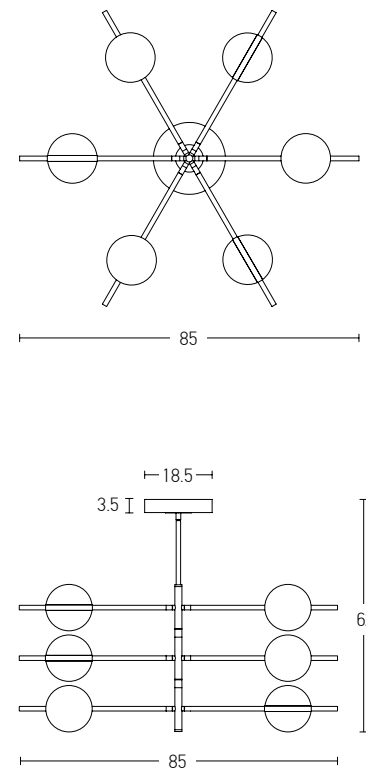

Top View

Power	45W
Input	220-240V, 50/60Hz
Color Temperature	3000K
Lumen	3600Lm
Cri	80
Dimensions	Ø: 85cm H: 62cm
Base	Ø: 18.5cm H: 3.5cm
Non Dimmable	☒
Material	Metal - Aluminium - Acrylic
Special Feature	Movable Opal Balls Ø: 12.5cm
Color	Black Matt - Gold Matt / Code 2002