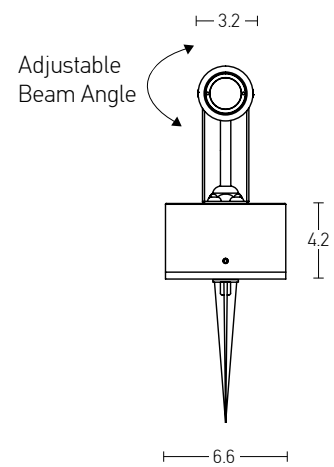

Power 2.1W
Input 220-240V, 50/60Hz
Color Temperature 2700K
Lumen 168Lm
Cri 80
IP 54
Dimensions H: 8.5cm
Base Ø: 6.6cm H: 4.2cm
Beam Angle 10°-60°
Material Aluminium - Stainless Steel
Special Feature Stick Ø: 3.2cm H: 8cm
Spike Included
Color Sandy Black / Code E177-B