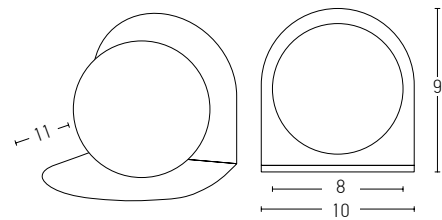

Bulb 1xG9 Led
Power MAX 9W
Input 220-240V, 50/60Hz
Dimensions L: 16cm W: 14cm H: 13cm
Material Metal - Opal Glass
Special Feature Opal Glass Ø: 12cm
Color Grey / **Code 20343-L**
Color Black Matt / **Code 20344-L**

Bulb 1xG9 Led
Power MAX 9W
Input 220-240V, 50/60Hz
Dimensions L: 11cm W: 10cm H: 9cm
Material Metal - Opal Glass
Special Feature Opal Glass Ø: 8cm
Color Grey / **Code 20343-S**
Color Black Matt / **Code 20344-S**

Model Finishing

Grey

Black Matt