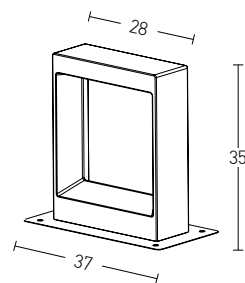

Power 8W
Input 220-240V, 50/60Hz
Color Temperature 3000K
Lumen 720Lm
Cri 80
IP 54
Dimensions L: 28cm W: 10cm H: 35cm
Base L: 37cm W: 19cm
Material Concrete
Color Natural Concrete / **Code E190**