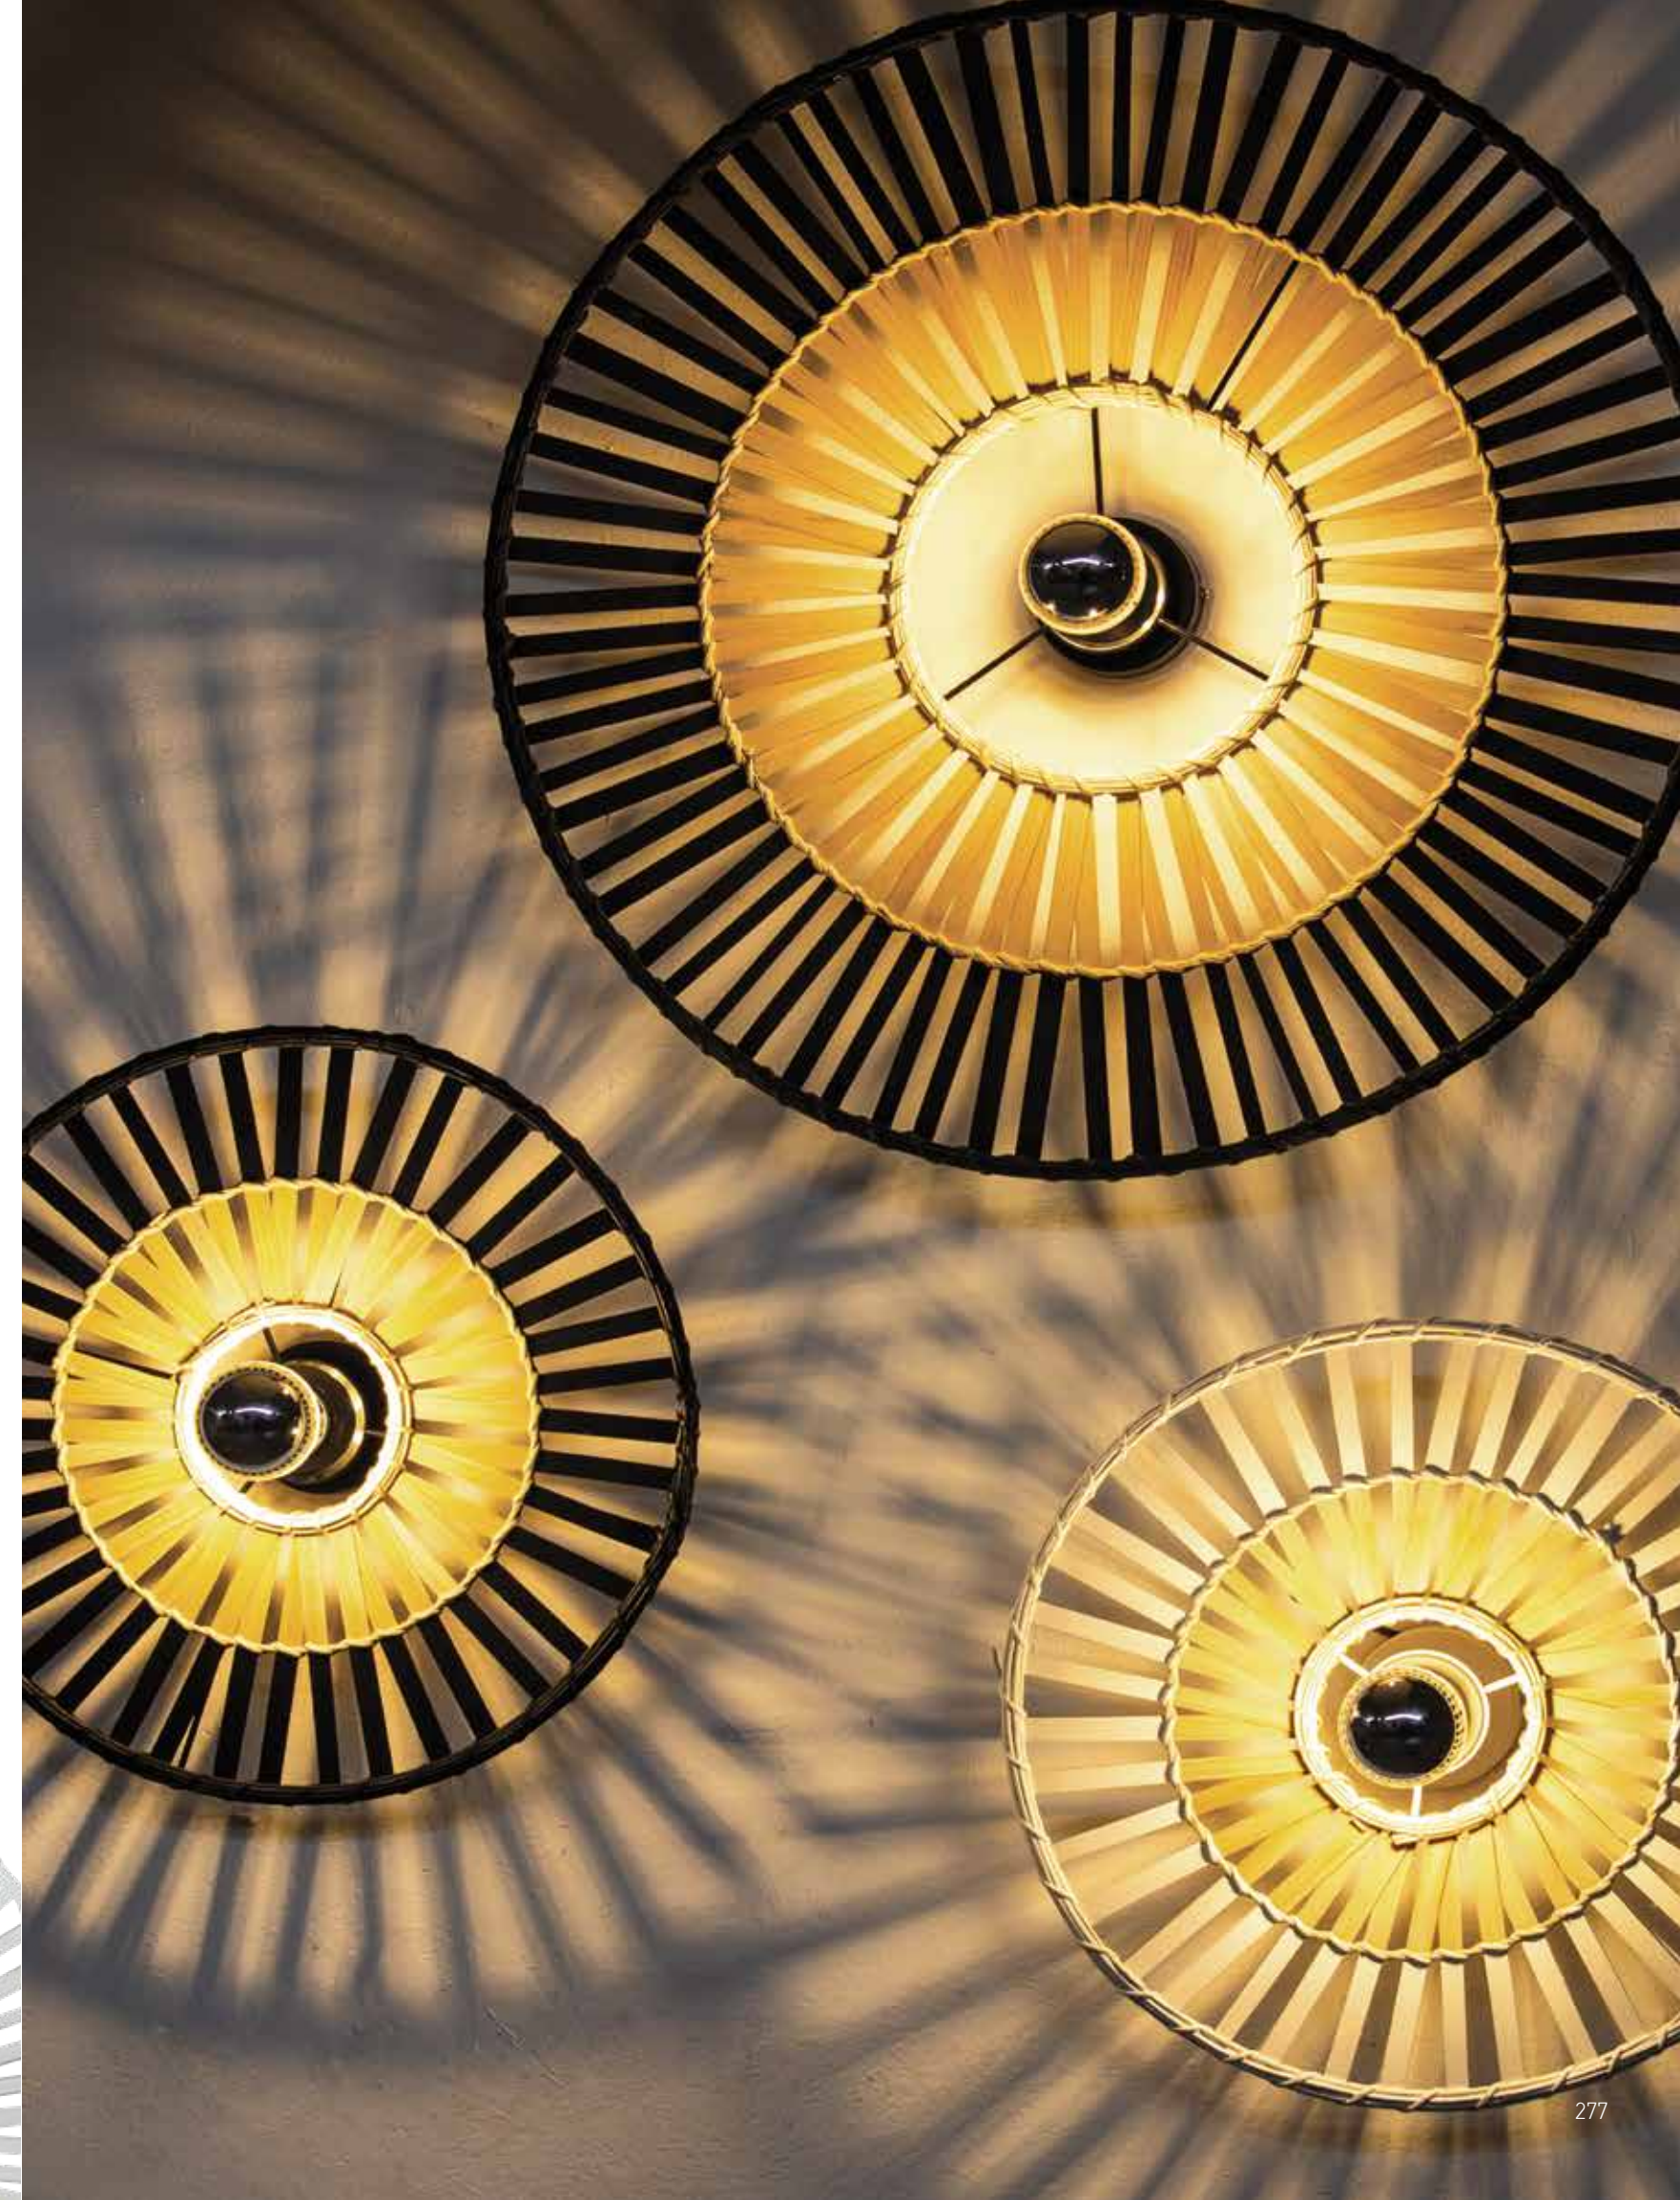

Bulb 1xE27
Power MAX 40W
Input 220-240V, 50/60Hz
Dimensions Ø: 80cm L: 8cm
Base Ø: 10cm H: 2cm
Material Metal - Bamboo
Color White - Natural Bamboo / **Code 19250**

Bulb 1xE27
Power MAX 40W
Input 220-240V, 50/60Hz
Dimensions Ø: 60cm L: 8cm
Base Ø: 10cm H: 2cm
Material Metal - Bamboo
Color Black - Natural Bamboo / **Code 19252**

Bulb 1xE27
Power MAX 40W
Input 220-240V, 50/60Hz
Dimensions Ø: 40cm L: 8cm
Base Ø: 10cm H: 2cm
Material Metal - Bamboo
Color White - Natural Bamboo / **Code 19251**
Black - Natural Bamboo / **Code 19253**