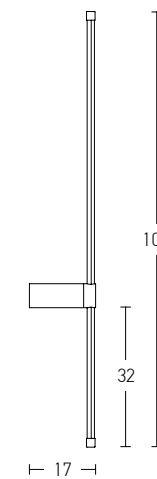

Power 20W
Input 220-240V, 50/60Hz
Color Temperature 3000K
Lumen 1600Lm
Cri 80
Dimensions Ø: 1.6cm L: 17cm H: 100cm
Non Dimmable ☒
Material Aluminium - Acrylic
Color Black Matt / **Code 20116**
Color Gold Matt / **Code 20117**