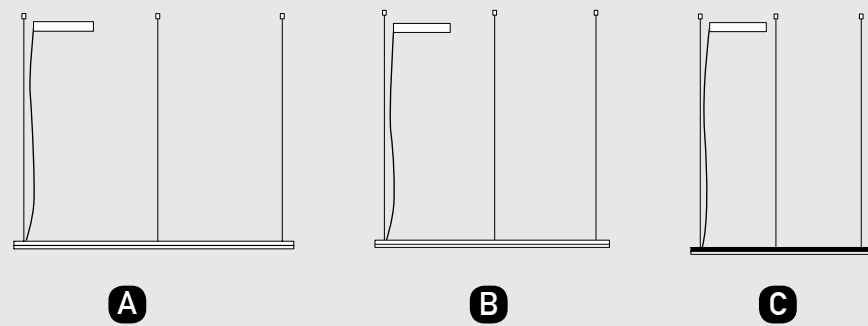

Design your Own Lighting

Create the preferred style by combining the different colors and models available.
Available colors: Black Matt / White Matt

Shopping Guide

- **A** Code 20264 - 20265
- **B** Code 20262 - 20263
- **C** Code 20260 - 20261