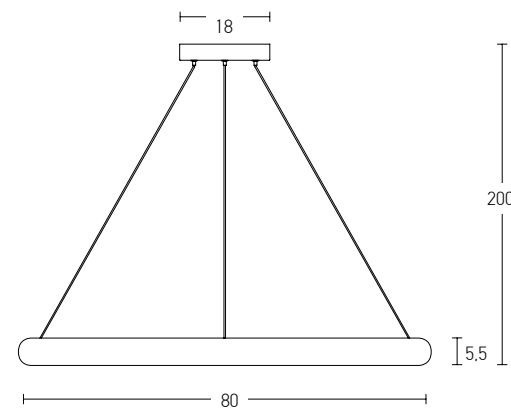

Power 60W
Input 220-240V, 50/60Hz
Color Temperature 3000K
Lumen 4800Lm
Cri 80
Dimensions Ø: 80cm H: 5.5cm
Base Ø: 18cm H: 3.5cm
Dimmable Triac ☐
Material Aluminium - Acrylic
Special Feature 200cm Cable Adjustable
Color Sandy Black / **Code 2060**
Color Sandy White / **Code 2061**
Color Brushed Gold Matt / **Code 2062**
Color Brushed Coffee / **Code 2063**