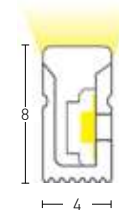

Code	IP	Kelvin	CRI	Watt	Lm/m
LS08	67	2700	95	6W/m	240
LS09	67	3000	95	6W/m	256

Lumen Efficiency 42Lm/W
SDCM 3
Ra 95
LEDs/m 480
Voltage DC24V
Unit cut 25mm
Life Span 20000H
Waterproof Rate IP67
Special Feature UV resistant
Chemical resistant