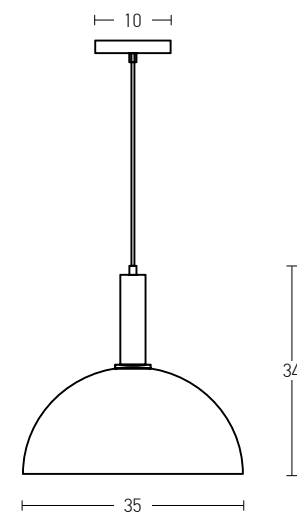

Indoor Lighting

Bulb 1xE27
Power MAX 40W
Input 220-240V, 50/60Hz
Dimensions Ø: 35cm H: 34cm
Base Ø: 10cm H: 2cm
Material Aluminium
Special Feature 150cm Cable Adjustable
Color Saumon Matt - White Matt / **Code 180050**