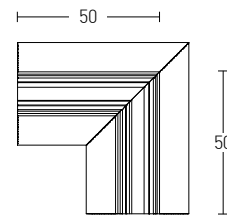

Power by : **CASAMBI**
 Available App on :

TRIMLESS Track : 1m / 2m / 3m

CORNER 90° (c1)
Vertical Plane

CORNER 90° (c2)
Horizontal Plane

Track Code	Size	Color	Corner Code	Plane	Color
2083B-1	1m	Sandy Black	2083B-C1	Vertical	Sandy Black
2083W-1	1m	Sandy White	2083W-C1	Vertical	Sandy White
2083B-2	2m	Sandy Black	2083B-C2	Horizontal	Sandy Black
2083W-2	2m	Sandy White	2083W-C2	Horizontal	Sandy White
2083B-3	3m	Sandy Black			
2083W-3	3m	Sandy White			