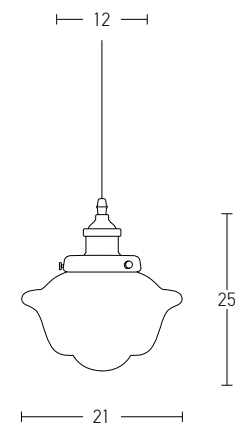

Bulb 1xE27
Power MAX 40W
Input 220-240V, 50/60Hz
Dimensions Ø: 21cm H: 25cm
Base Ø: 12cm H: 2cm
Material Metal - Glass
Special Feature 150cm Cable Adjustable
Color Black Matt - Bronze / **Code 16118**

Suggested Trimless Canopy **Code 20144**