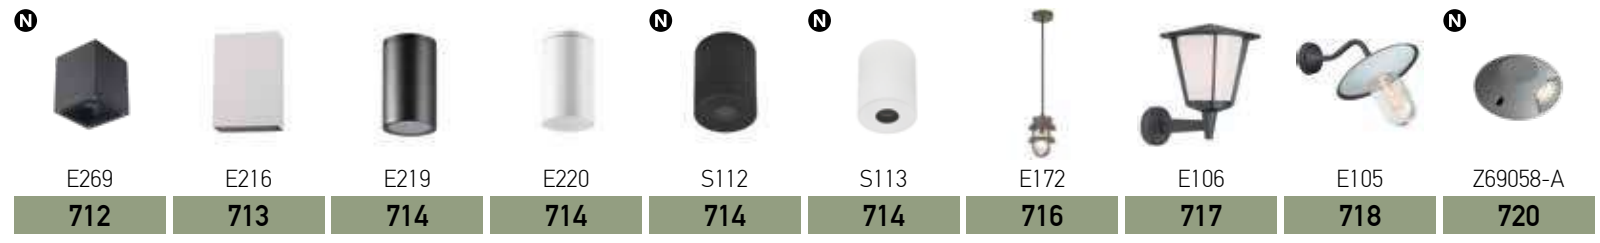

Outdoor Lighting