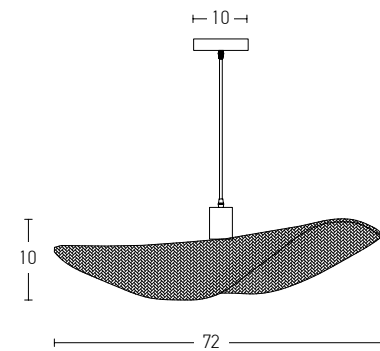

Bulb 1xE27
Power MAX 40W
Input 220-240V, 50/60Hz
Dimensions L: 72cm W: 40cm H: 10cm
Base Ø: 10cm H: 2cm
Material Metal - Bamboo
Special Feature 200cm Cable Adjustable
Color Natural / **Code 20241**