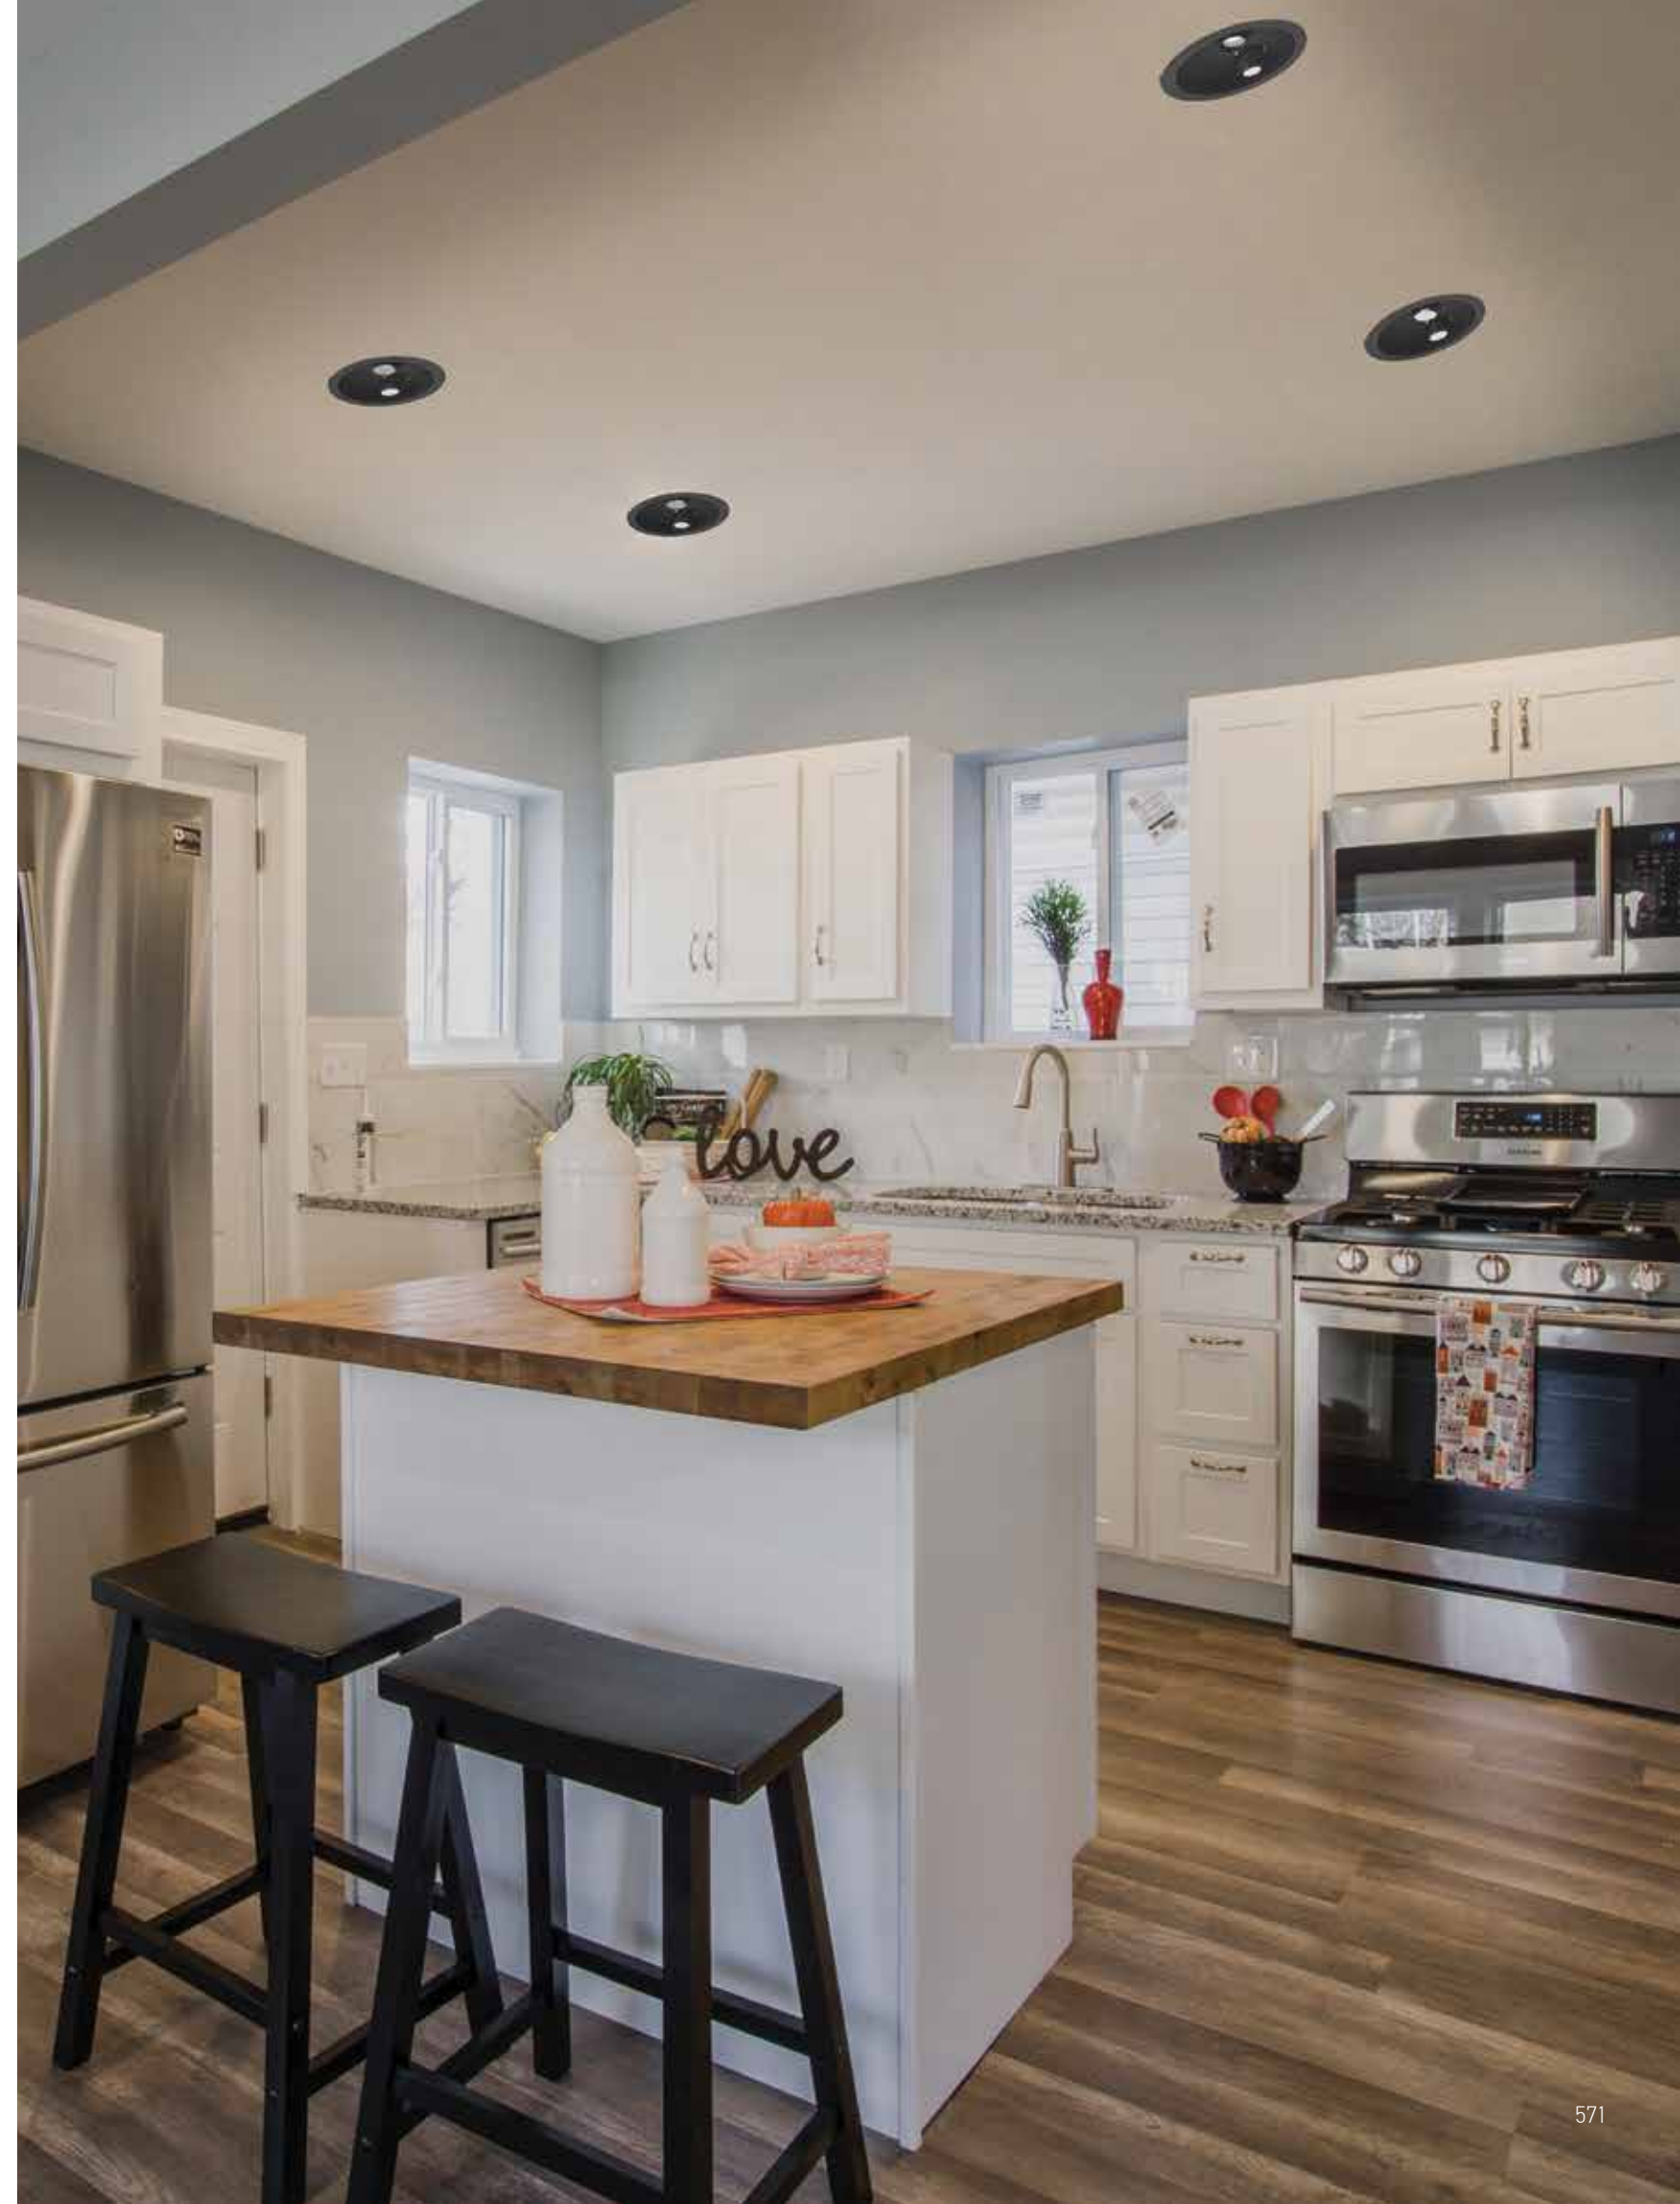

Color Sandy White / **Code 1925**
 Color Sandy Black / **Code 1924**

Power 5W
 Input 220-240V, 50/60Hz
 Color Temperature 3000K
 Lumen 350Lm
 Cri 90
 Dimensions L: 5.2cm W: 5.2cm H: 5.6cm
 Cutting Hole 4.3 x 4.3cm
 Beam Angle 24°
 Non Dimmable ☒
 Material Aluminium
 Depth Required 6cm
 Driver Included (135mA)
 Color Sandy White / **Code S098**