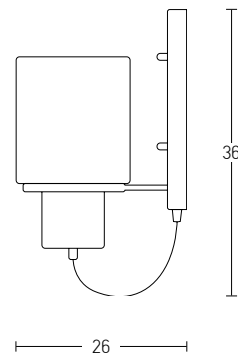

Bulb 1xE27
Power MAX 40W
Input 220-240V, 50/60Hz
Dimensions L: 26cm W: 14.5cm H: 36cm
Base L: 2.5cm W: 10cm H: 30cm
Material Metal - Concrete
Color Concrete - Black Matt Base / **Code 1585**