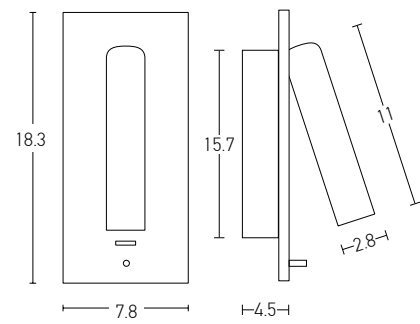

Power 3W
Input 220-240V, 50/60Hz
Color Temperature 3000K
Lumen 240Lm
Cri 80
Dimensions L: 4-12.5cm W: 7.8cm H: 18.3cm
Depth 4.5cm
Non Dimmable ☒
Switch On/Off
Material Metal - Aluminium
Cutting Hole 15.8x5.7cm
Special Feature USB Charger
Stick Ø: 2.8cm H: 11cm
Color Black Matt / **Code H65**
Color Chrome Matt / **Code H66**
Color Brushed Brass / **Code H67**