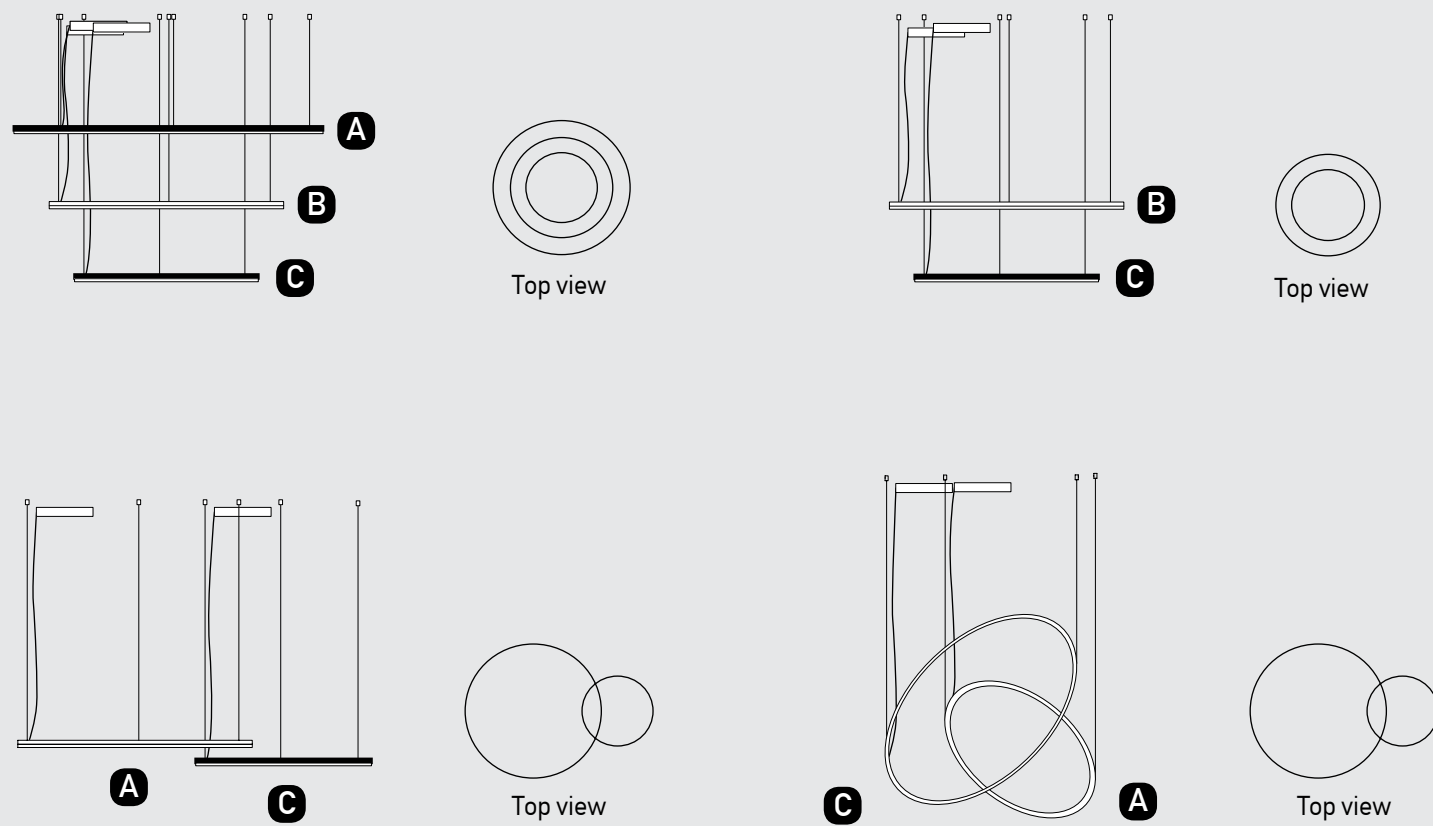

Our Suggestion

Become an artist and make your combination.
Use your imagination to create your masterpiece with our limitless options.

Indoor Led Lighting

Power 30W
 Input 220-240V, 50/60Hz
 Color Temperature 3000K
 Lumen 2400Lm
 Cri 80
 Dimensions Ø: 60cm H: 5cm
 Base Ø: 7cm H: 20cm
 Dimmable Triac
 Material Aluminium - Silicon
 Special Feature 200cm Cable Adjustable
 Profile 5x1.5cm