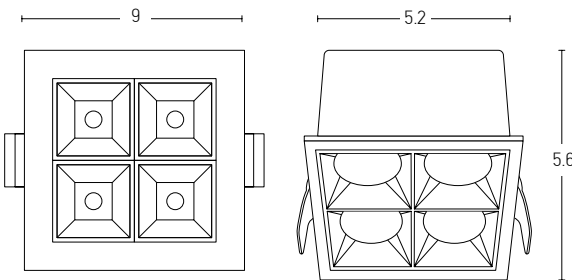

Power 12W
Input 220-240V, 50/60Hz
Color Temperature 3000K
Lumen 950Lm
Cri 90
Dimensions L: 9cm W: 9cm H: 5.6cm
Cutting Hole 8 x 8cm
Beam Angle 24°
Non Dimmable ☒
Material Aluminium
Depth Required 6cm
Driver Included (350mA)
Color Sandy White / **Code S102**