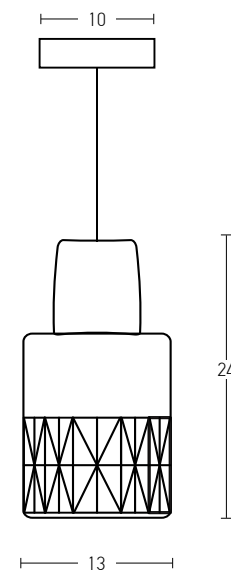

Bulb 1xE27
Power MAX 40W
Input 220-240V, 50/60Hz
Dimensions Ø: 13cm H: 24cm
Base Ø: 10cm H: 2.5cm
Material Concrete
Special Feature 120cm Cable Adjustable
Color Concrete - Chrome Base / **Code 18112**