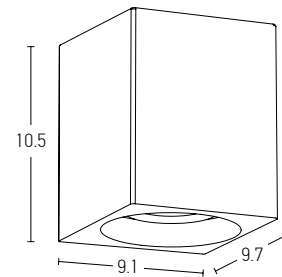

Power 4W
Input 220-240V, 50/60Hz
Color Temperature 3000K
Lumen 380Lm
Cri 80
IP 65
Dimensions L: 9.7cm W: 9.1cm H: 10.5cm
Beam Angle 36°
Dimmable Triac ☐
Material Concrete - Aluminium
Color Natural Concrete / **Code E253**