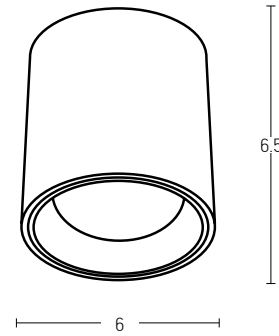

Power 7W
Input 220-240V, 50/60Hz
Color Temperature 3000K
Lumen 500Lm
CRI 80
Dimensions Ø: 6cm H: 6.5cm
Beam Angle 35°
Dimmable Triac ☐
Material Aluminium
Color White Matt / **Code Z12107 K-W**
Color Black Matt / **Code Z12107 K-B**
*Ring Black / **Code Z050106-B**
*Ring Brass / **Code Z050106-BR**
*Reflector must be ordered separately