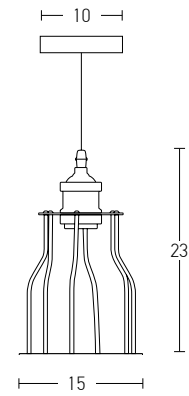

Suggested Trimless Canopy **Code 20144**

Bulb 1xE27
 Power MAX 40W
 Input 220-240V, 50/60Hz
 Dimensions Ø: 36cm H: 35cm
 Base Ø: 10cm H: 2cm
 Material Metal - Aluminium
 Special Feature 150cm Cable Adjustable
 Color Black Matt - White / **Code 1548**