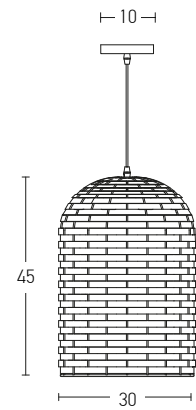

Bulb 1xE27
Power MAX 40W
Input 220-240V, 50/60Hz
Dimensions Ø: 30cm H: 45cm
Base Ø: 10cm H: 2cm
Material Metal - Bamboo
Special Feature 200cm Cable Adjustable
Color Natural / **Code 20152**