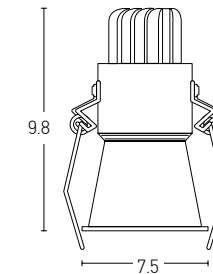

Power 6W
Input 220-240V, 50/60Hz
Color Temperature 3000K
Lumen 480Lm
Cri 90
Dimensions Ø: 5.5cm H: 9.1cm
Cutting Hole Ø: 5.2cm
Beam Angle 24°
Non Dimmable ☒
Material Aluminium
Depth Required JT : 9.5cm
Driver Included (160mA)
Color White Matt / **Code S073**

Power 10W
Input 220-240V, 50/60Hz
Color Temperature 3000K
Lumen 800Lm
Cri 90
Dimensions Ø: 7.5cm H: 9.8cm
Cutting Hole Ø: 7.2cm
Beam Angle 31°
Non Dimmable ☒
Material Aluminium
Depth Required JT : 10.5cm
Driver Included (250mA)
Color White Matt / **Code S075**