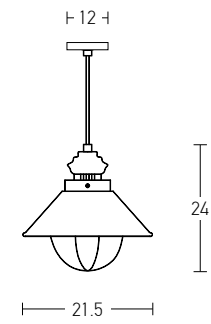

Bulb 1xE27
Power MAX 40W
Input 220-240V, 50/60Hz
Dimensions Ø: 21.5cm H: 24cm
Base Ø: 12cm H: 2.5cm
Material Metal - Aluminium
Special Feature 150cm Cable Adjustable
Color Black Matt - Copper / **Code 180100**