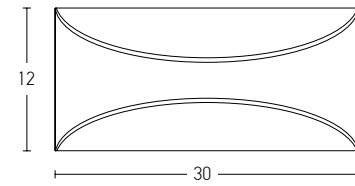

Power 12W
Input 220-240V, 50/60Hz
Color Temperature 3000K
Lumen 960Lm
Cri 80
IP 65
Dimensions L: 9.6cm W: 30cm H: 12cm
Material Aluminium - Opal PC Diffuser
Special Feature Up - Down Light
Color Dark Grey / **Code E265**
Color Dark Brown / **Code E266**