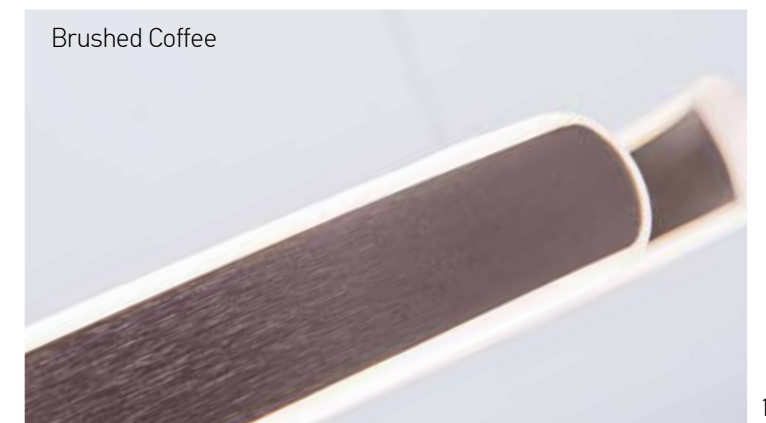

Color Brushed Gold Matt / **Code 2010**
 Color Brushed Coffee / **Code 2011**

Power 40W
 Input 220-240V, 50/60Hz
 Color Temperature 3000K
 Lumen 3200Lm
 Cri 80
 Dimensions Ø: 80cm H: 5cm
 Base Ø: 7cm H: 20cm
 Dimmable Triac
 Material Aluminium - Silicon
 Special Feature 200cm Cable Adjustable
 Profile 5x1.5cm