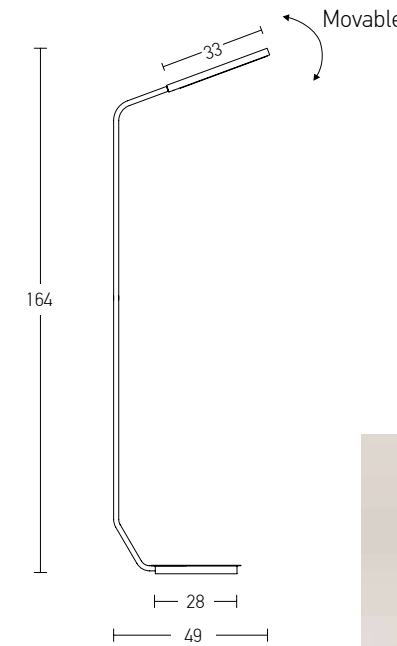

Power 6W
Input 220-240V, 50/60Hz
Color Temperature 3000K
Lumen 480Lm
Cri 80
Dimensions L: 49cm W: 18cm H: 164cm
Base L: 28cm W: 18cm
Non Dimmable ☒
Material Metal - Aluminium
Special Feature 150cm Cable Available Profile 1.5x2x33cm Movable
Color Sandy Black / **Code 20111**