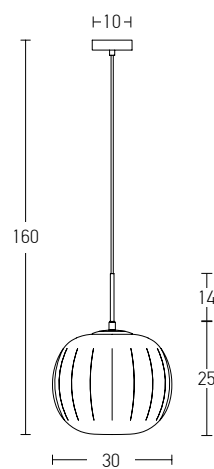

Bulb 1xE27
Power MAX 40W
Input 220-240V, 50/60Hz
Dimensions Ø: 30cm H: 25cm
Base Ø: 10cm H: 2.5cm
Material Metal - Opal Glass
Special Feature 200cm Cable Adjustable
Color Gold Matt / **Code 20124**
Color White Matt / **Code 20125**