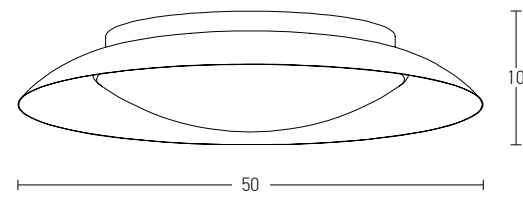

Power 20W
Input 220-240V, 50/60Hz
Color Temperature 3000K
Lumen 1800Lm
Cri 80
Dimensions Ø: 40cm H: 8.5cm
Non Dimmable ☒
Material Metal - Acrylic
Special Feature Optional Dimming PhaseCut
Color Black - Copper / **Code 1957**
Color Black - Golden Leaf / **Code 1961**

Power 28W
Input 220-240V, 50/60Hz
Color Temperature 3000K
Lumen 2520Lm
Cri 80
Dimensions Ø: 50cm H: 10cm
Non Dimmable ☒
Material Metal - Acrylic
Color Black - Copper / **Code 1959**
Color Black - Golden Leaf / **Code 1962**

Model Finishing