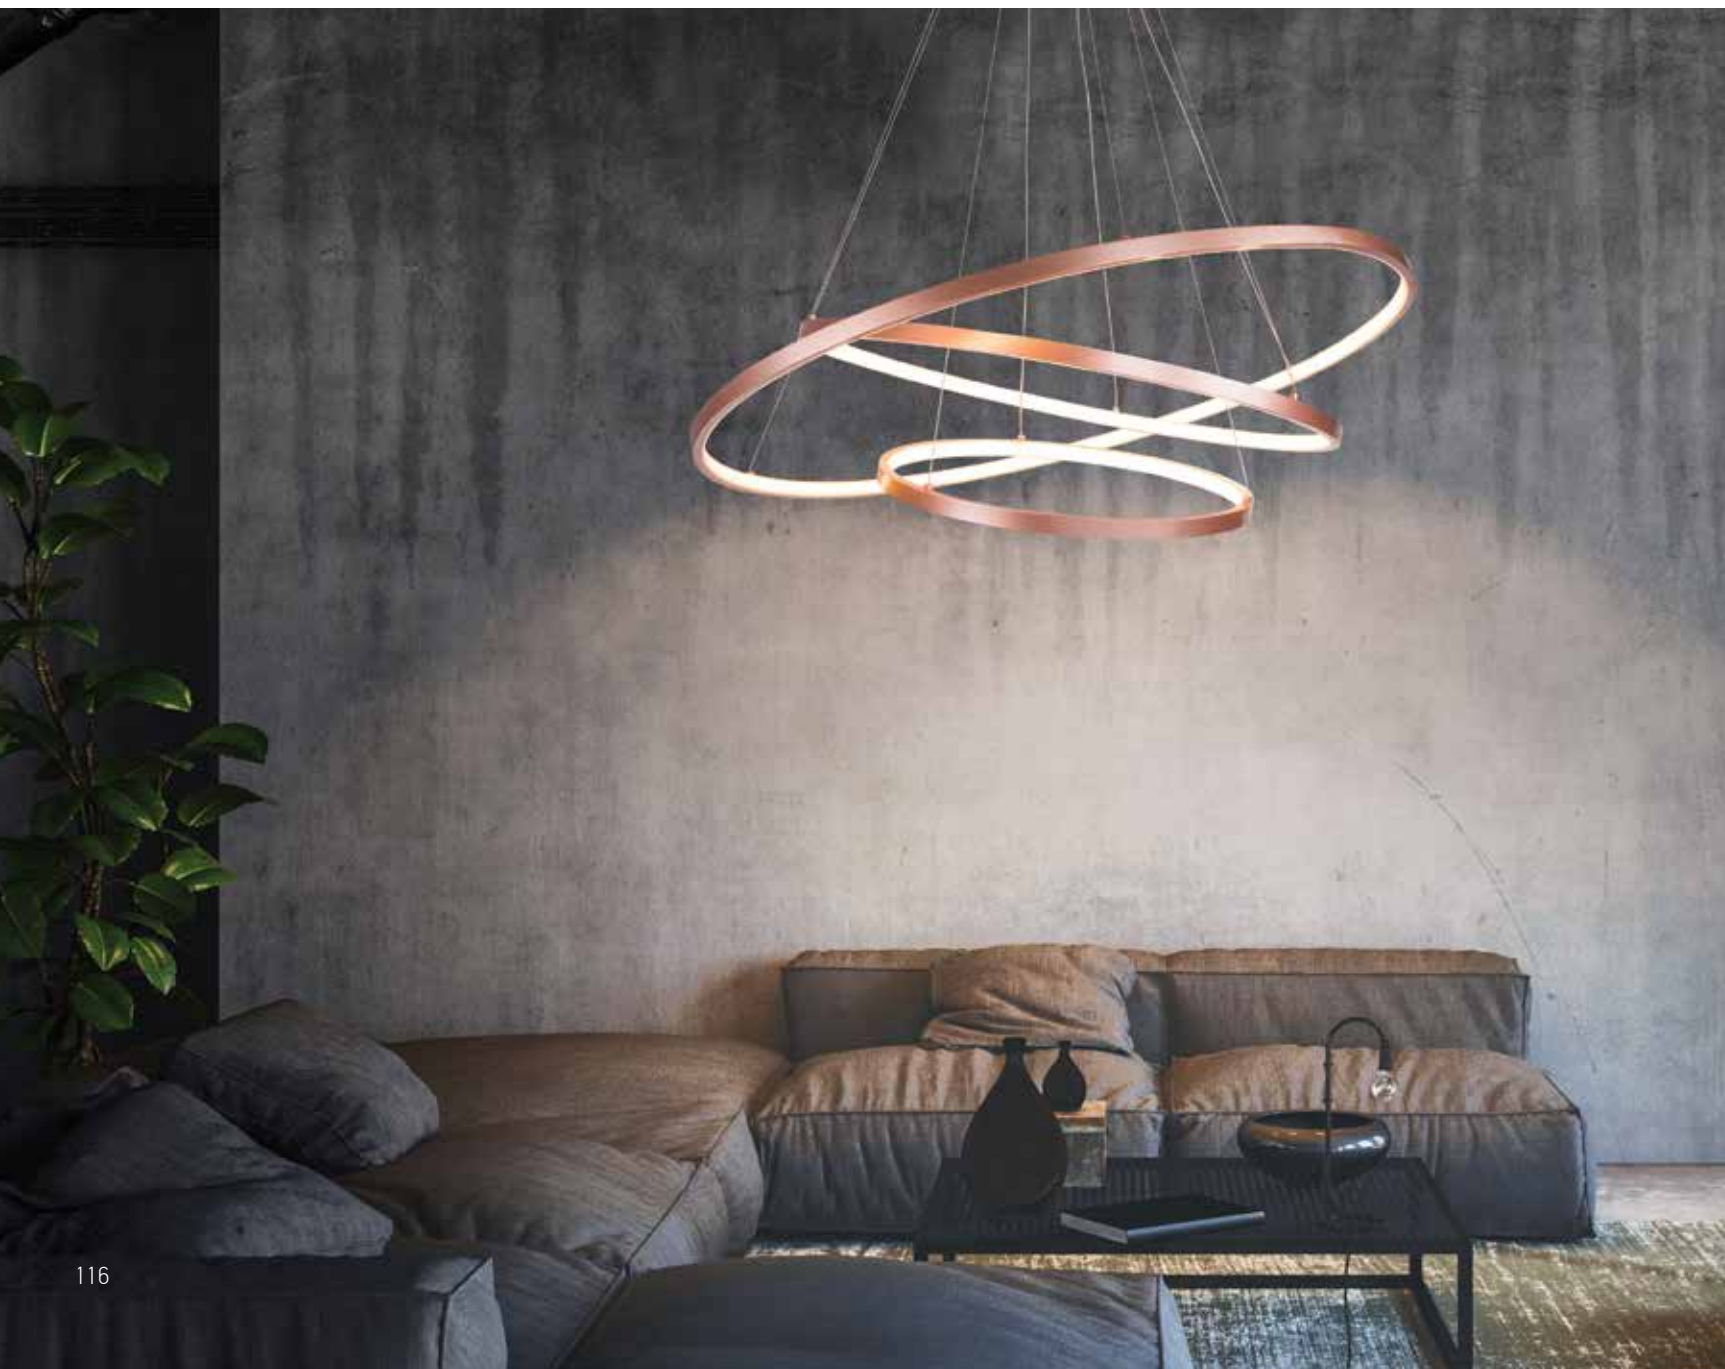

Power 136W
Input 220-240V, 50/60Hz
Color Temperature 3000K
Lumen 10.880Lm
Cri 80
Dimensions $\varnothing$: 40cm / $\varnothing$: 60cm / $\varnothing$: 80cm
Base $\varnothing$: 25cm H: 5cm
Non Dimmable ☒
Material Metal - Acrylic
Special Feature 150cm Cable Adjustable
Color Gold Matt / **Code 1956**

Power 136W
Input 220-240V, 50/60Hz
Color Temperature 3000K
Lumen 10.880Lm
Cri 80
Dimensions $\varnothing$: 40cm / $\varnothing$: 60cm / $\varnothing$: 80cm
Base $\varnothing$: 25cm H: 5cm
Dimmable Triac ☐
Material Metal - Acrylic
Special Feature 150cm Cable Adjustable
Color Gold Matt / **Code 1956-D**