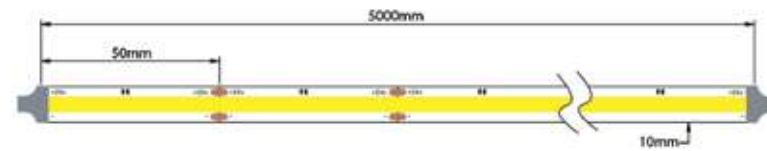

-LED STRIP COB 5W + 10W CRI 90

Code	IP	Kelvin	CRI	Watt	Lm/m
LS01	20	2700	90	5W/m	510
LS02	20	2700	90	10W/m	950
LS03	20	3000	90	10W/m	1000
LS04	20	4000	90	10W/m	1105

Lumen Efficiency 110Lm/W
SDCM 3
Ra 90
SMD Type COB
LEDs/m 480
Voltage DC24V
Width 10mm
Unit cut 50mm
Life Span 20000H
Waterproof Rate IP20

*5 Years Guarantee when combined with OSRAM drivers

Dimming Options

1. DALI Dimming : Dali Driver 24V Channel 1+Switch Dali MCU . Suitable with Drivers to Page : 618-619 , 621
2. BLUETOOTH Dimming : Element Driver 24V+OT BLE (CASAMBI App) . Suitable with Drivers to Page : 620
3. PHASECUT Dimming : Suitable with PhaseCut Drivers to Page : 620
4. 1-10 Dimming : 1-10 Driver 24V+Switch MCU 1-10 . Suitable with 1-10V Drivers to Page : 619
5. PUSH BUTTON Dimming : Dali Driver 24V Channel 1 to Page : 618