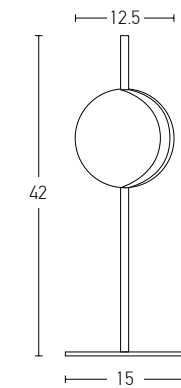

Power 8W
Input 220-240V, 50/60Hz
Color Temperature 3000K
Lumen 640Lm
Cri 80
Dimensions Ø: 12.5cm H: 42cm
Base Ø: 15cm H: 0.5cm
Non Dimmable ☒
Material Metal - Aluminium - Acrylic
Special Feature Opal Ball Ø: 12.5cm
Color Black Matt - Gold Matt / **Code 2004**