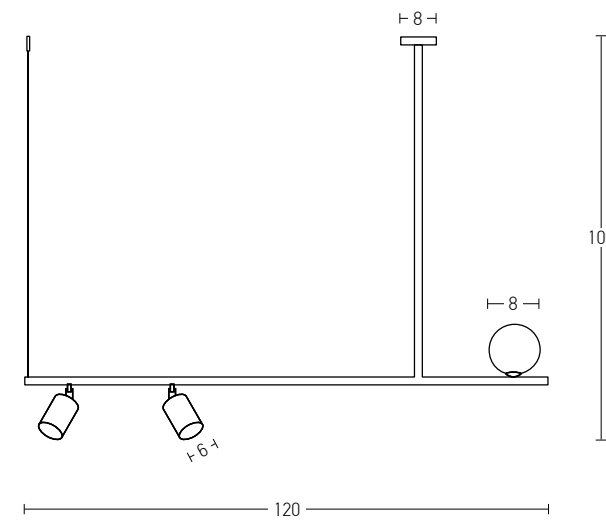

Bulb 2xGU10, 1xG9 Led
Power MAX 25W, MAX 9W
Input 220-240V, 50/60Hz
Dimensions L: 120cm W: 8cm H: 100cm
Material Metal - Brass - Opal Glass
Special Feature Standard Length
Opal Glass Ø: 8cm
Color Black Matt - Brass / **Code 18130**