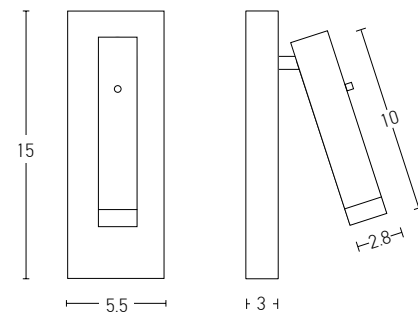

Power 3W
Input 220-240V, 50/60Hz
Color Temperature 3000K
Lumen 240Lm
Cri 80
Dimensions L: 7cm-16cm W: 5.5cm H: 15cm
Base L: 3cm W: 5.5cm H: 15cm
Non Dimmable ☒
Switch On/Off
Material Metal - Aluminium
Special Feature Stick Ø: 2.8cm H: 10cm
Color Brushed Brass / **Code H68**