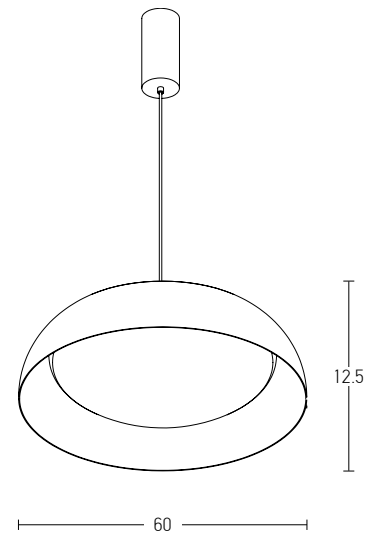

Indoor Led Lighting