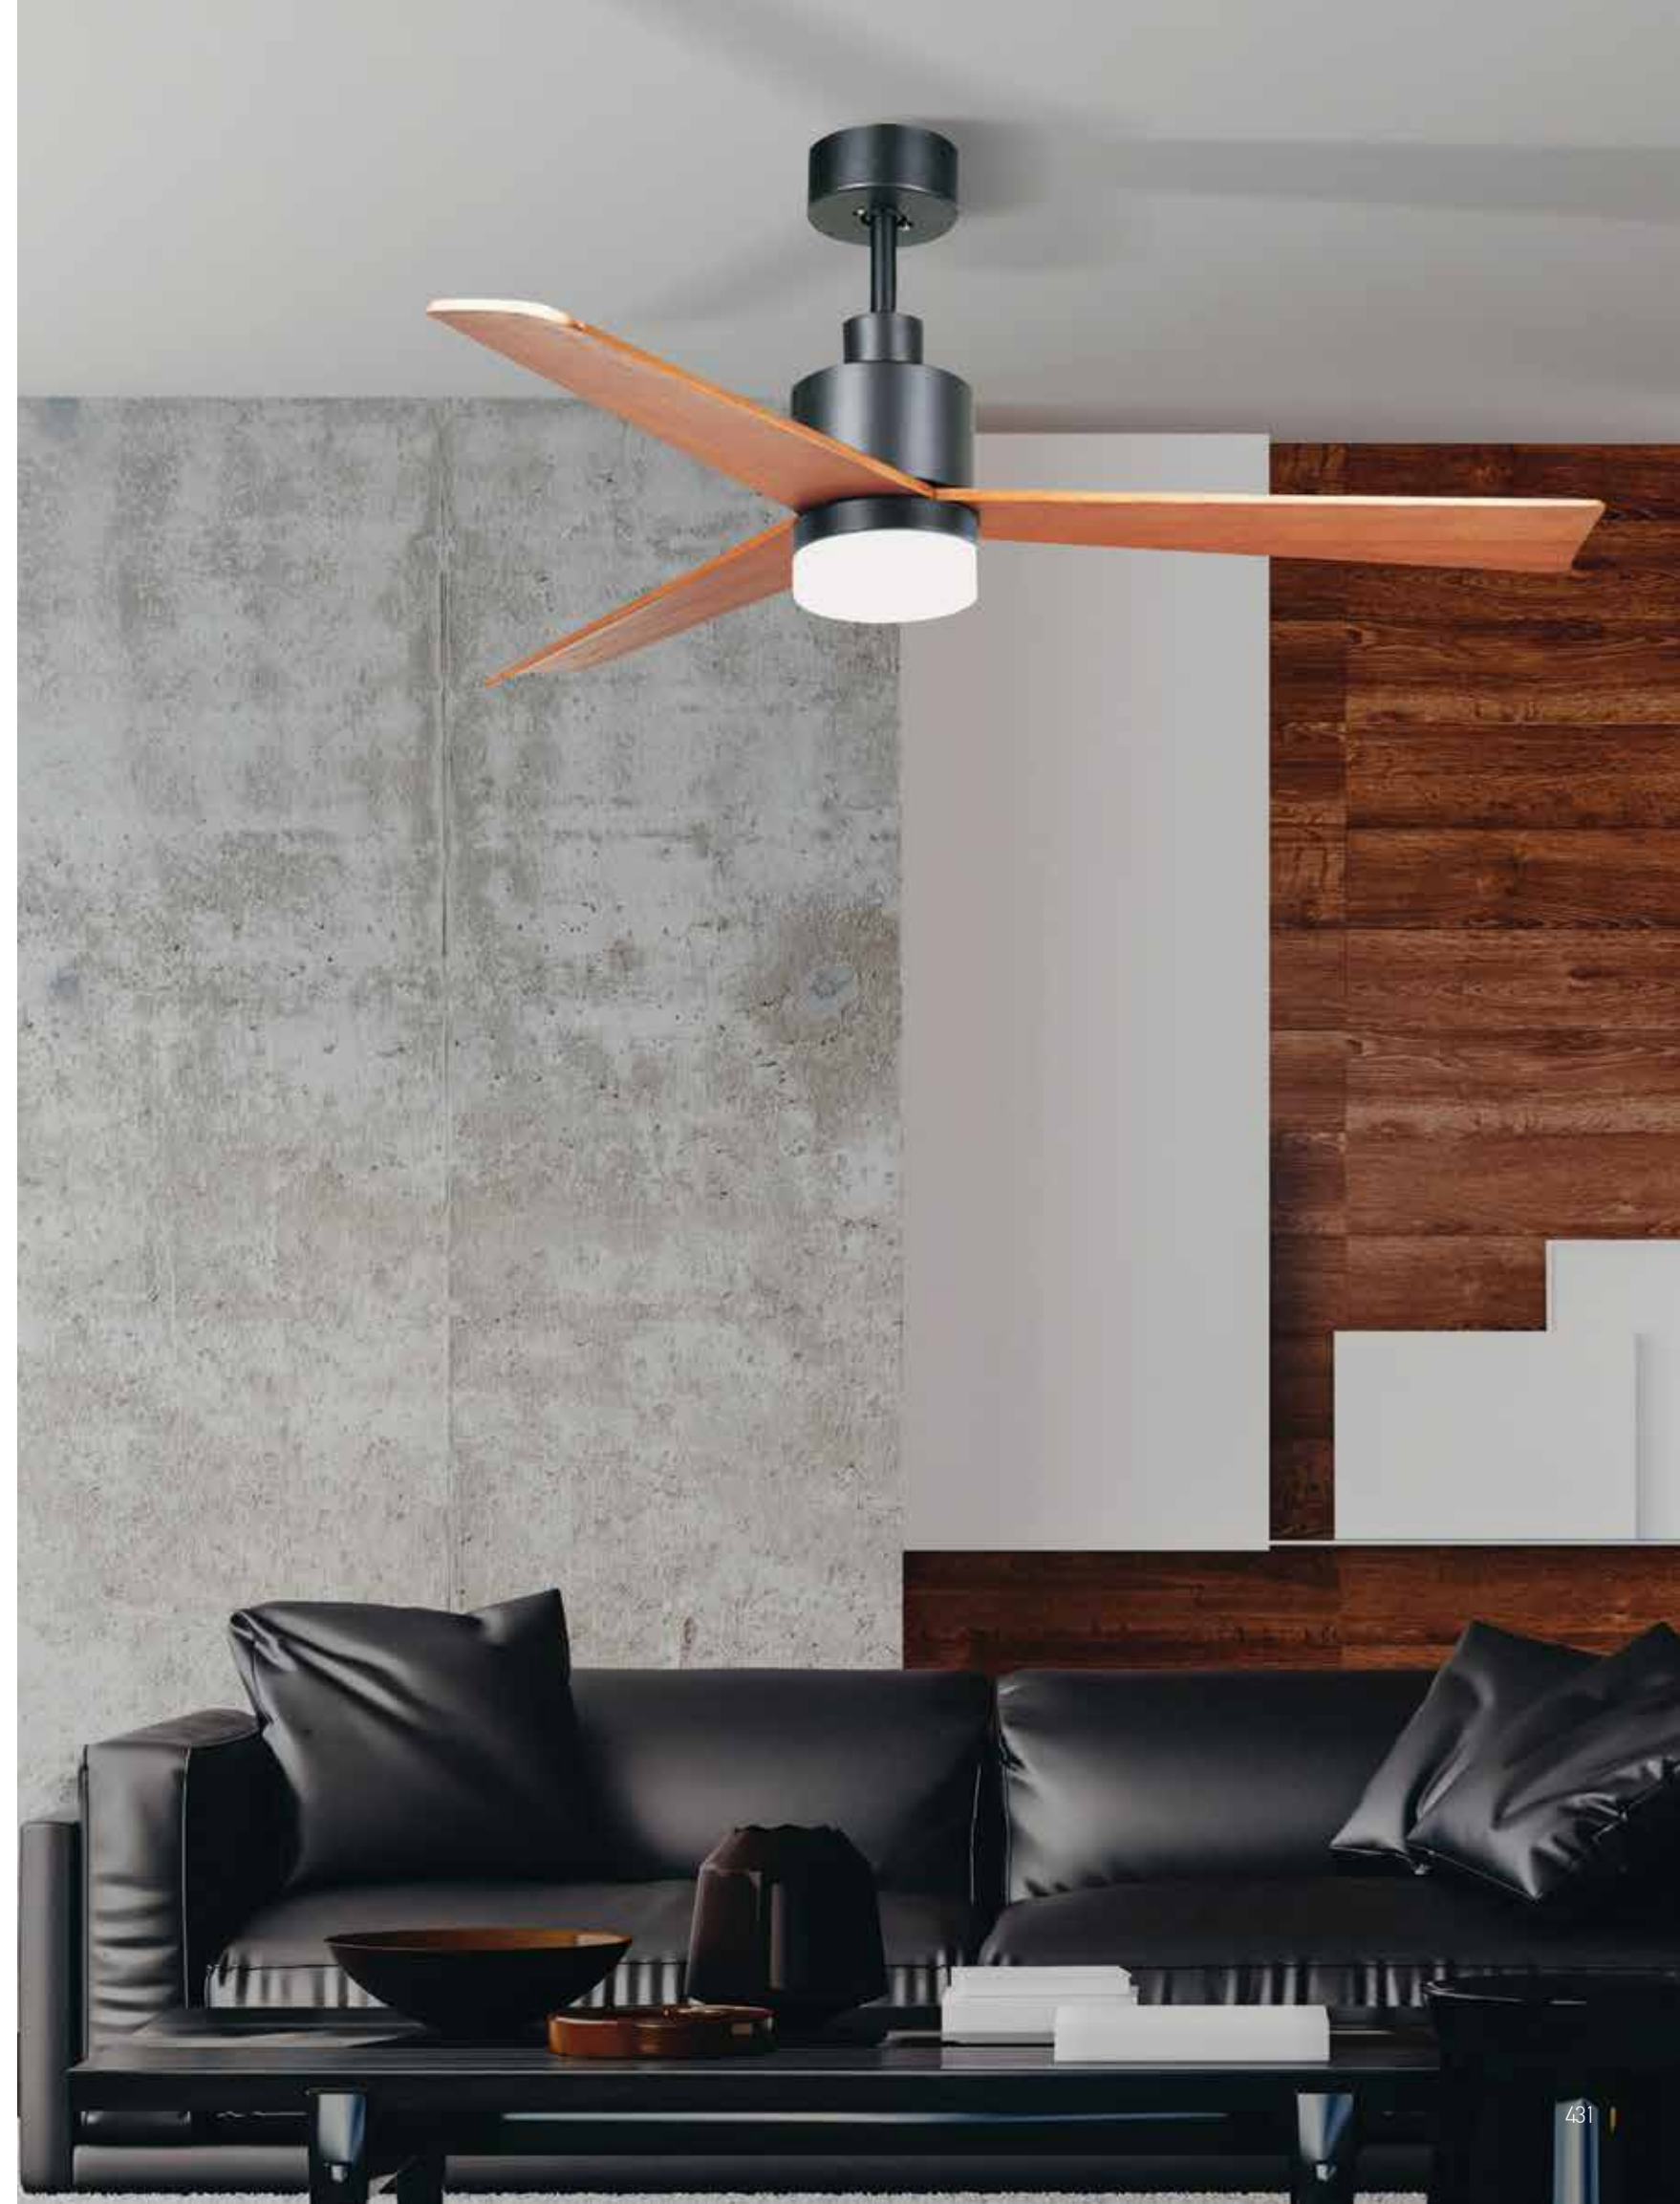

Led Light Source Without Light
Input 220-240V, 50/60Hz
dB 23
Dimensions 52" Ø: 132cm H: 32.5-45cm
Air Flow 175.3m³ min
Night Mode Time Setting 1h / 2h / 4h / 8h
Material Metal - Wood
Special Feature 2 Down Rods 12.5-25cm
Summer Function
Motor Feature AC Motor 57W
3 Speeds
Color Black Matt - Cherry Wood Blades / **Code 19136**

Led Light Source 15W
Input 220-240V, 50/60Hz
Color Temperature 3000K, 4000K, 6000K
Lumen 1500Lm
Cri 80
dB 23
Dimensions 52" Ø: 132cm H: 37.5-50cm
Air Flow 175.3m³ min
Night Mode Time Setting 1h / 2h / 4h / 8h
Material Metal - Polycarbonate - Wood
Special Feature 2 Down Rods 12.5-25cm
Summer Function
Motor Feature AC Motor 57W
3 Speeds
Color Black Matt - Cherry Wood Blades / **Code 19135**