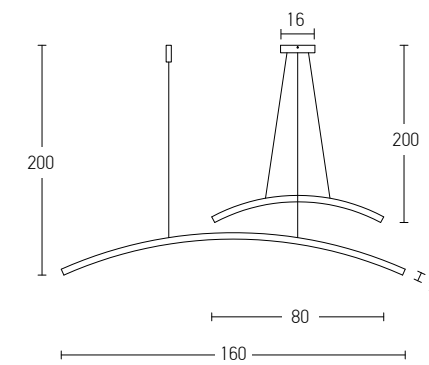

A

B

C

Our Suggestion

Become an artist and make your combination
 Use your imagination to create your masterpiece with our limitless options.

Power 48W
 Input 220-240V, 50/60Hz
 Color Temperature 3000K
 Lumen 3600Lm
 Cri 80
 Dimensions L: 80+160cm H: 200cm
 Base Ø: 16cm H: 3.5cm
 Dimmable 
 Material Aluminium - Acrylic
 Special Feature Step Dimming 10%-40%-100%
 Profile 2x3cm
 Color White Matt / **Code 20129**