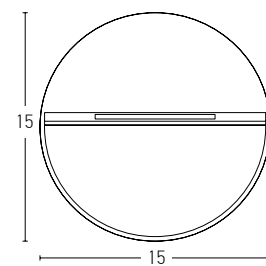

Power 6W
Input 220-240V, 50/60Hz
Color Temperature 3000K
Lumen 480Lm
Cri 80
IP 65
Dimensions Ø: 15cm L: 3.7cm
Material Aluminium
Color Graphite / **Code E242-G**
Sandy White / **Code E242-W**