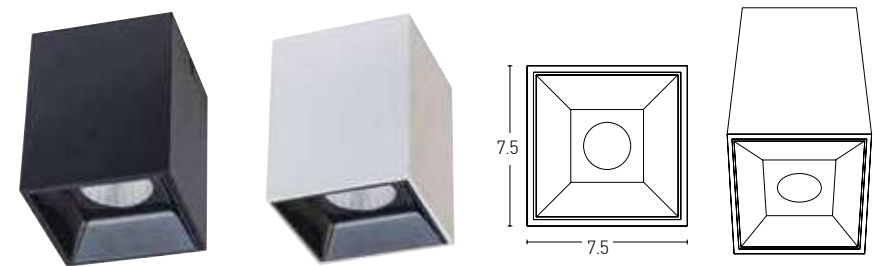

Power 10W
Input 220-240V, 50/60Hz
Color Temperature 3000K
Lumen 750Lm
Cri 80
Dimensions L: 7.5cm W: 7.5cm H: 9.5cm
Beam Angle 32°
Non Dimmable ☒
Material Aluminium - Glass
Special Feature Included LED Driver
Color White - Black Reflector / **Code S068**
Color Black - Black Reflector / **Code S069**