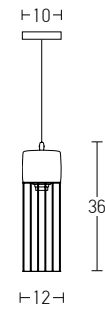

Bulb 1xE27
Power MAX 40W
Input 220-240V, 50/60Hz
Dimensions Ø: 12cm H: 36cm
Base Ø: 10cm H: 2.5cm
Material Metal - Concrete
Special Feature 100cm Cable Adjustable
Color Concrete - Chrome Base / **Code 1660**