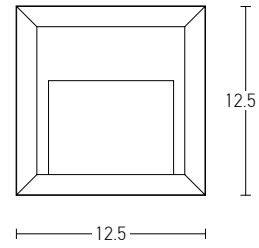

Power 1.5W
Input 220-240V, 50/60Hz
Color Temperature 3000K
Lumen 120Lm
Cri 80
IP 65
Dimensions L: 2.5cm W: 12.5cm H: 12.5cm
Material ABS
Color Graphite / **Code E230**