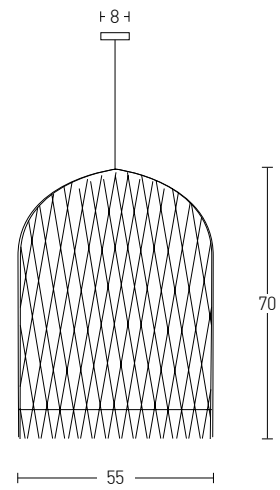

Bulb 1xE27
Power MAX 40W
Input 220-240V, 50/60Hz
Dimensions Ø: 55cm H: 70cm
Base Ø: 8cm H: 2cm
Material Rattan
Special Feature 150cm Cable Adjustable
Color Natural / **Code 18181**