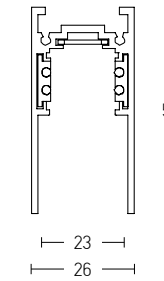

Track Code	Size	Color	Corner Code	Plane	Color
2082B-1	1m	Sandy Black	2082B-C1	Vertical	Sandy Black
2082W-1	1m	Sandy White	2082W-C1	Vertical	Sandy White
2082B-2	2m	Sandy Black	2082B-C2	Horizontal	Sandy Black
2082W-2	2m	Sandy White	2082W-C2	Horizontal	Sandy White
2082B-3	3m	Sandy Black			
2082W-3	3m	Sandy White			

Notice : For corners type C1 required also to order 20105 and for type C2 20104