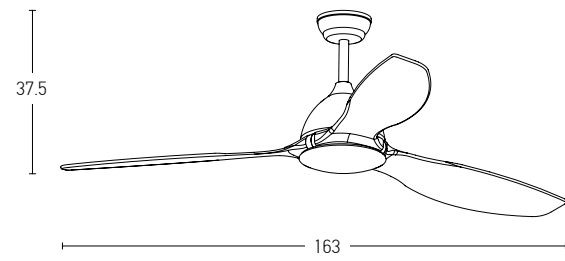

Led Light Source Without Light
Input 220-240V, 50/60Hz
dB 23
Dimensions 64" Ø: 163cm H: 37.5-50cm
Air Flow 178m³ min
Night Mode Time Setting 1h / 2h / 4h / 8h
Material Metal - ABS
Special Feature 2 Down Rods 12.5-25cm
Summer Function
Motor Feature AC Motor 70W
3 Speeds
Color Black Matt - Black Blades / **Code 20258**