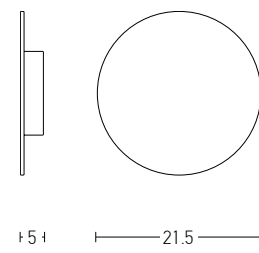

Bulb 2xG9 Led
Power MAX 7W
Input 220-240V, 50/60Hz
Dimensions Ø: 21.5cm L: 5cm
Material Metal - Leather
Color Brown / **Code 1669**

Bulb 2xG9 Led
Power MAX 7W
Input 220-240V, 50/60Hz
Dimensions Ø: 26.5cm L: 5cm
Material Metal - Leather
Color Brown / **Code 1668**