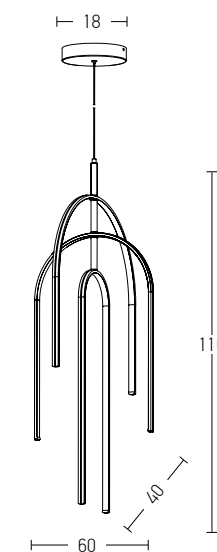

Power 80W
Input 220-240V, 50/60Hz
Color Temperature 3000K
Lumen 6400Lm
Cri 80
Dimensions L: 60cm W: 40cm H: 110cm
Base Ø: 18cm H: 3.5cm
Dimmable Triac
Material Aluminium - Acrylic
Color Gold Matt / **Code 1931**
Color Sandy Black / **Code 1932**