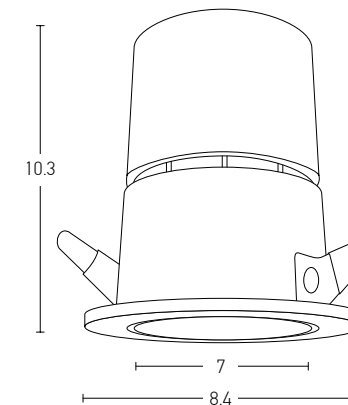

Power 10W
Input 220-240V, 50/60Hz
Color Temperature 3000K
Lumen 750Lm
Cri 90
Dimensions Ø: 7cm H: 8.3cm
Cutting Hole Ø: 6cm
Beam Angle 38°
Non Dimmable ☒
Material Aluminium
Depth Required JT: 9cm
Driver Included (250mA)
Color White Matt - Black Matt Reflector / **Code S070**