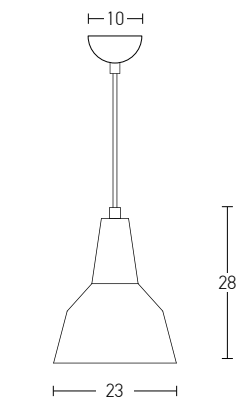

Bulb 1xE27
Power MAX 40W
Input 220-240V, 50/60Hz
Dimensions Ø: 23cm H: 28cm
Base Ø: 10cm H: 4.5cm
Material Aluminium - Wood
Special Feature 150cm Cable Adjustable
Color Black Matt / **Code 180088**
Color White Matt / **Code 180086**

Suggested Trimless Canopy **Code 20144**