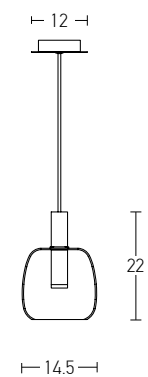

Power 5W
Input 220-240V, 50/60Hz
Color Temperature 3000K
Lumen 450Lm
Cri 80
Dimensions Ø: 14.5cm H: 22cm
Base Ø: 12cm H: 2.5cm
Non Dimmable ☒
Material Aluminium - Glass - Acrylic
Special Feature 150cm Cable Adjustable
Color Black Matt - Smoked Grey / **Code 1967**
Gold Matt - Clear Glass / **Code 1968**

Suggested Trimless Canopy **Code 20144**