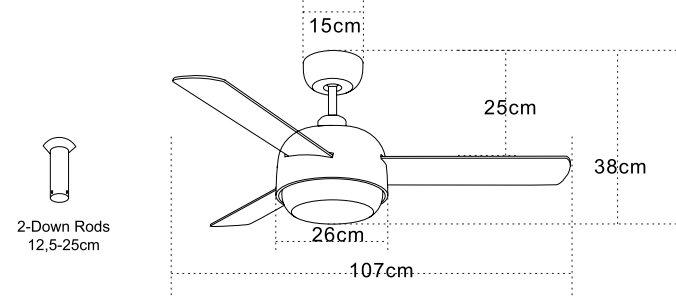

Color White / **Code 19133**

Double Face Blades

Led Light Source 18W
 Input 220-240V, 50/60Hz
 Color Temperature 3000K, 4000K, 6000K
 Lumen 1800Lm
 Cri 80
 dB 23
 Dimensions 42" Ø: 107cm H: 38-50.5cm
 Air Flow 144m³ min
 Night Mode Time Setting 1h / 2h / 4h / 8h
 Material Metal - Glass - Plywood (MDF)
 Special Feature 2 Down Rods 12.5-25cm
 Summer Function
 Motor Feature AC Motor 58W
 3 Speeds