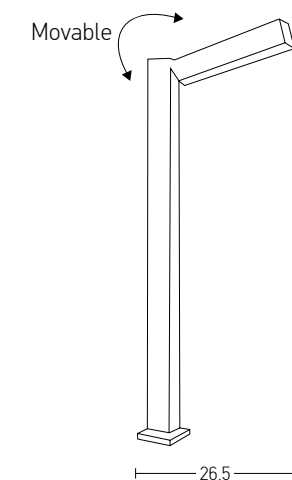

Power 6W
 Input 220-240V, 50/60Hz
 Color Temperature 3000K
 Lumen 540Lm
 Cri 80
 Dimensions L: 26.5cm H: 91cm
 Base L: 7.5cm W: 7.5cm
 Material Aluminium
 Special Feature Profile 4.5x4.5cm Movable
 Color Sandy Black - Wood / **Code E221**