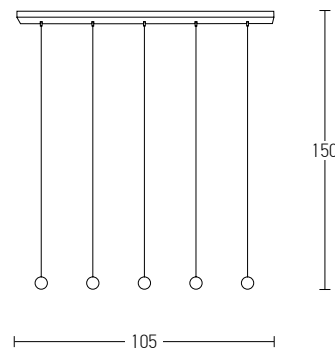

Power 5x4.5W
Input 220-240V, 50/60Hz
Color Temperature 3000K
Lumen 2200Lm
Cri 80
Dimensions L: 105cm W: 4cm H: 150cm
Base L: 105cm W: 4cm H: 3cm
Non Dimmable ☒
Material Metal - Aluminium
Beam Angle 38°
Special Feature 150cm Cable Adjustable
Color Sandy Black / **Code 1909EXP**