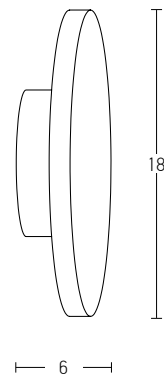

Power 6W
Input 220-240V, 50/60Hz
Color Temperature 3000K
Lumen 420Lm
Cri 80
Dimensions Ø: 18cm L: 6cm
Non Dimmable ☐
Material Metal - Brass - Acrylic
Color Brushed Brass / **Code 20349**