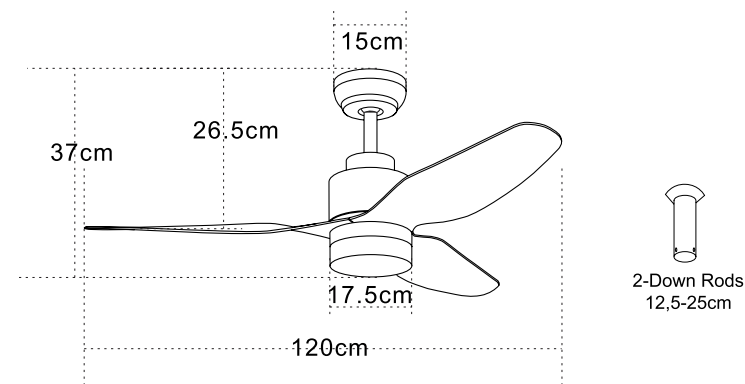

- Led Light Source 18W
- Input 220-240V, 50/60Hz
- Color Temperature 3000K, 4000K, 6000K
- Lumen 1800Lm
- Cri 80
- dB 20
- Dimensions 47" Ø: 120cm H: 37-49.5cm
- Air Flow 156.3m³ min
- Night Mode Time Setting 1h / 4h / 8h
- Material Metal - Polycarbonate - ABS
- Special Feature 2 Down Rods 12,5-25cm
  Summer & Winter Function
- Motor Feature DC Motor 38W
  5 Speeds
- Color White Matt - Maple Blades / **Code 19130**
- Color Chrome Matt - Maple Blades / **Code 19131**