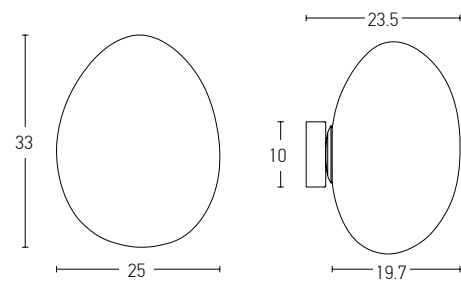

 Suggested Trimless Canopy **Code 20144**

Indoor Led Lighting

Power 5W
 Input 220-240V, 50/60Hz
 Color Temperature 3000K
 Lumen 400Lm
 Cri 80
 Dimensions L: 13.5cm W: 16.5cm H: 25cm
 Base Ø: 10cm H: 3cm
 Non Dimmable
 Material Metal - Opal Glass
 Color White / **Code 20137**