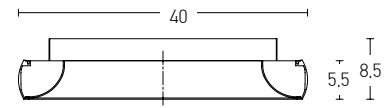

Indoor Led Lighting

Power 30W
Input 220-240V, 50/60Hz
Color Temperature 3000K
Lumen 2400Lm
Cri 80
Dimensions Ø: 40cm H: 8.5cm
Dimmable Triac ☐
Material Aluminium - Acrylic
Color Sandy Black / **Code 2040**
Color Sandy White / **Code 2041**
Color Brushed Gold Matt / **Code 2042**
Color Brushed Coffee / **Code 2043**