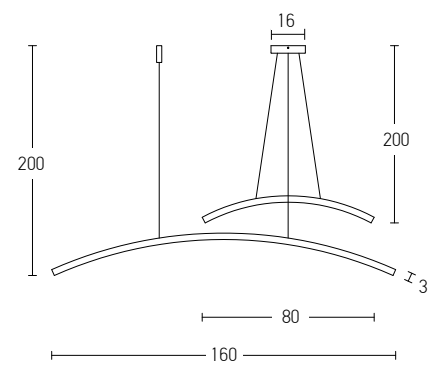

A

B

C

Our Suggestion

Become an artist and make your combination
 Use your imagination to create your masterpiece with our limitless options.

Power 48W
 Input 220-240V, 50/60Hz
 Color Temperature 3000K
 Lumen 3600Lm
 Cri 80
 Dimensions L: 80+160cm H: 200cm
 Base Ø: 16cm H: 3.5cm
 Dimmable 
 Material Aluminium - Acrylic
 Special Feature Step Dimming 10%-40%-100%
 Profile 2x3cm
 Color White Matt / **Code 20129**