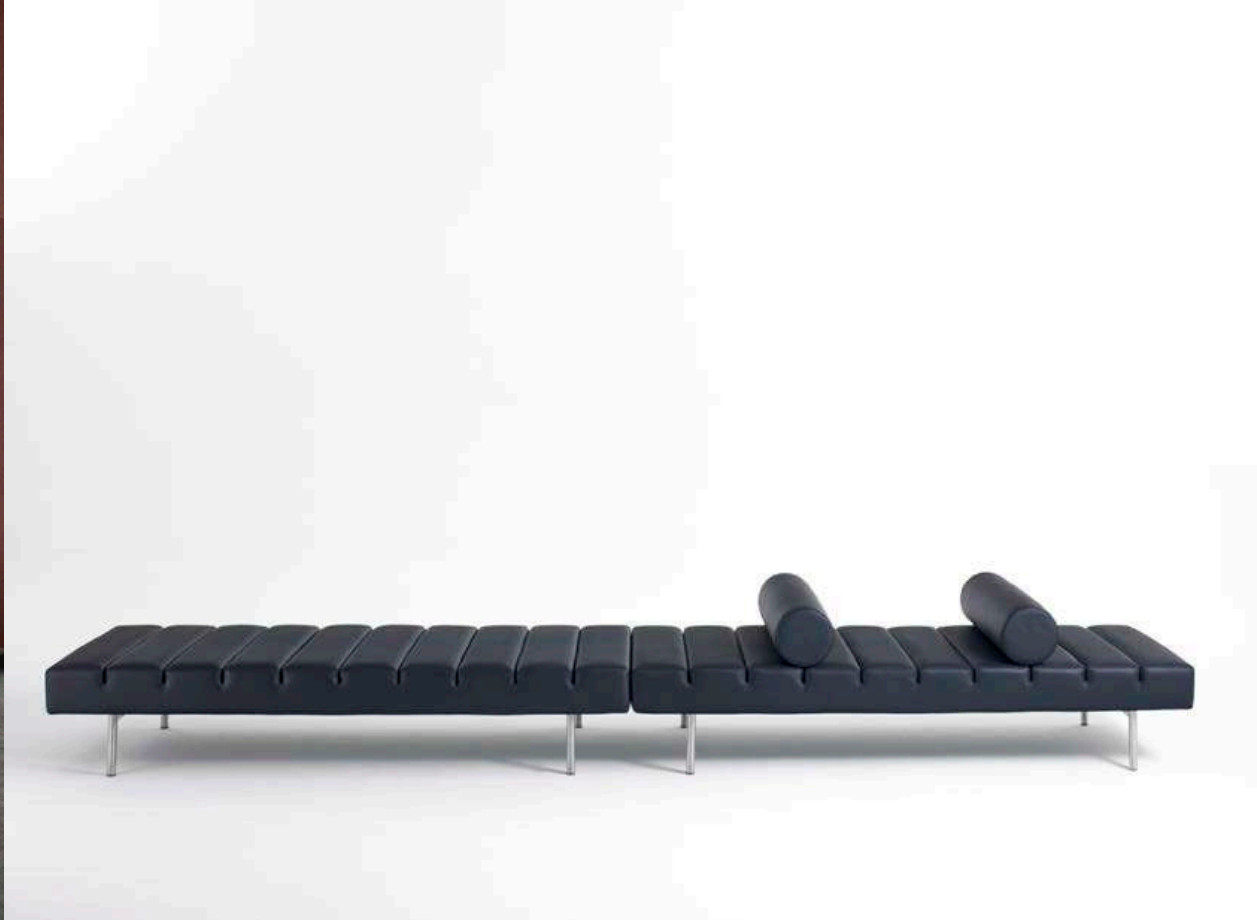

Designer Form Us With Love
Nest Wood

Designer Form Us With Love
Easy Nest

Designer Form Us With Love
Easy Nest

Designer Busk+Hertzog
Lotus Swivel

MERCI !

Paris : 5 rue Guillaume de Garlande, 77183 Croissy Beaubourg
Nice : Allée Nice Europe, 28 rue de l'Hôtel des Postes, 06000 Nice