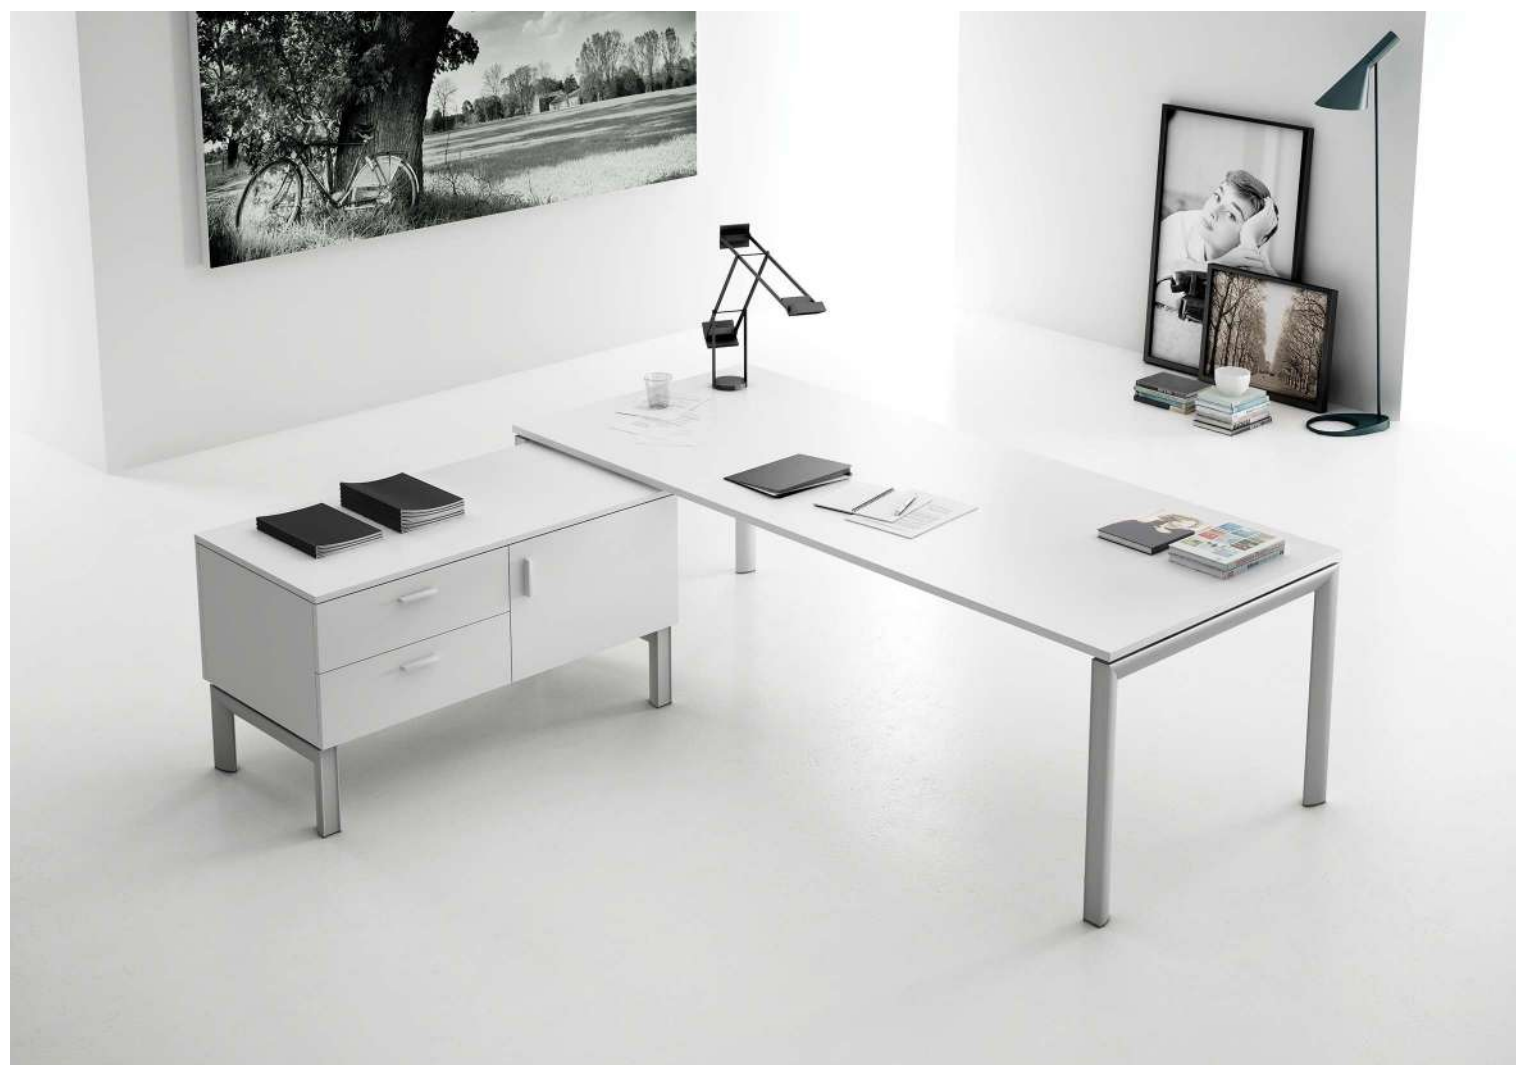

individual

08